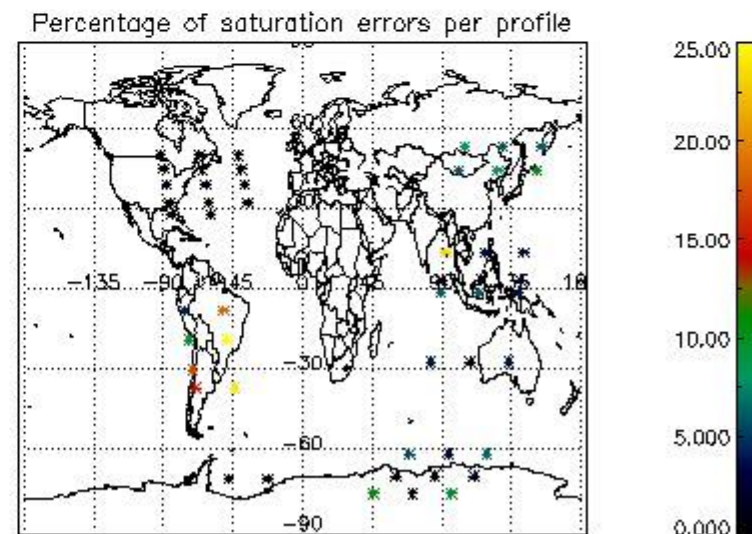

6. Statistics and plot of tangent altitude of the last measurement (DARK & BRIGHT products without errors)

6.1 Statistics on tangent altitude lost:

Statistics	DARK	BRIGHT	TWILIGHT
Mean:	15.007	20.038	NaN
St. deviation:	4.1332	3.5267	NaN
Maximum:	20.007	26.621	NaN
Minimum:	4.4519	10.497	NaN
Number of data:	21.000	29.000	NaN

6.2 Plot for DARK limb products