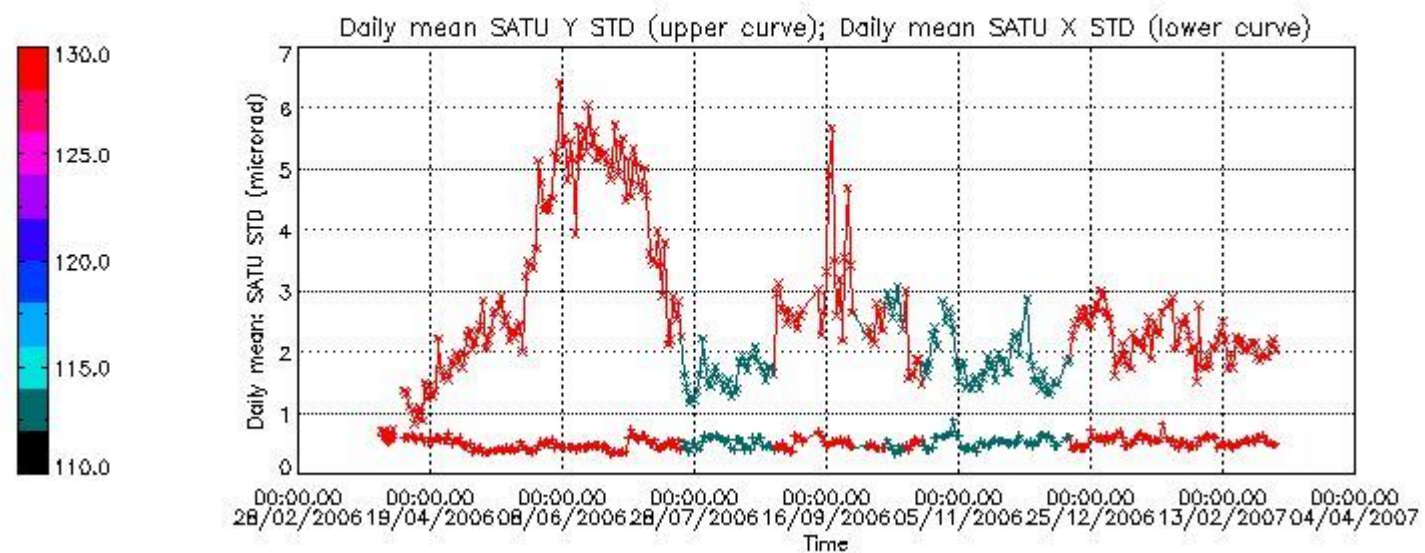

Number of data:	20800.	20800.	27250.	27250.

7.2.2 Trend of daily SATU NEA St. deviation since 1st April 2006 (dark limb)

The long term trend of the SATU 'X' and 'Y' standard deviations should be constant during the whole mission.

The colorbar represents the start tangent altitude (km) of the occultations.

Upper curve: STD of SATU Y axis

Lower curve: STD of SATU X axis

8. Auxiliary Data Files used for the production reported in section 2.4

The number reported in the third column indicates since which file (see list in section 2.4) the corresponding auxiliary file has been used. The fourth column is the date of those product files.

Type	Auxiliary Filename	Used since product	Used since product date
INST_PHYS_CHARACTERISTICS	GOM_INS_AXNIEC20050627_150713_20030716_120000_20100101_000000	1	05-MAR-2007 00:00:41
CALIBRATION_DATABASE	GOM_CAL_AXVIEC20070221_092417_20070220_000000_20100101_000000	1	05-MAR-2007 00:00:41
LEVEL-1B_PROC_CONFIG	GOM_PR1_AXNIEC20050627_151042_20020301_000000_20100101_000000	1	05-MAR-2007 00:00:41
STAR_CATALOGUE	GOM_CAT_AXVIEC20020121_161009_20020101_000000_20200101_000000	1	05-MAR-2007 00:00:41
STELLAR_SPECTRA_DATABANK	GOM_STS_AXNIEC20040308_103538_20020101_160000_20100101_000000	1	05-MAR-2007 00:00:41
ECMWF_FILE	AUX_ECF_AXNECM20070304_061111_20070304_210000_20070305_090000	1	05-MAR-2007 00:00:41
ECMWF_FILE	AUX_ECF_AXNECM20070304_181112_20070305_030000_20070305_150000	48	05-MAR-2007 04:20:36
OPTIONAL_ECMWF_FILE	MISSING	1	05-MAR-2007 00:00:41
ORBIT_DATA_FILE	DOR_NAV_OPNPDE20070304_215446_000057382056_00086_26192_2906.N1	1	05-MAR-2007 00:00:41
ORBIT_DATA_FILE	DOR_NAV_OPNPDE20070304_233543_000057382056_00087_26193_2907.N1	15	05-MAR-2007 01:21:50
ORBIT_DATA_FILE	DOR_NAV_OPNPDE20070305_011640_000041442056_00088_26194_2908.N1	29	05-MAR-2007 02:40:00
ORBIT_DATA_FILE	DOR_NAV_OPNPDE20070305_023103_000057382056_00089_26195_2909.N1	48	05-MAR-2007 04:20:36