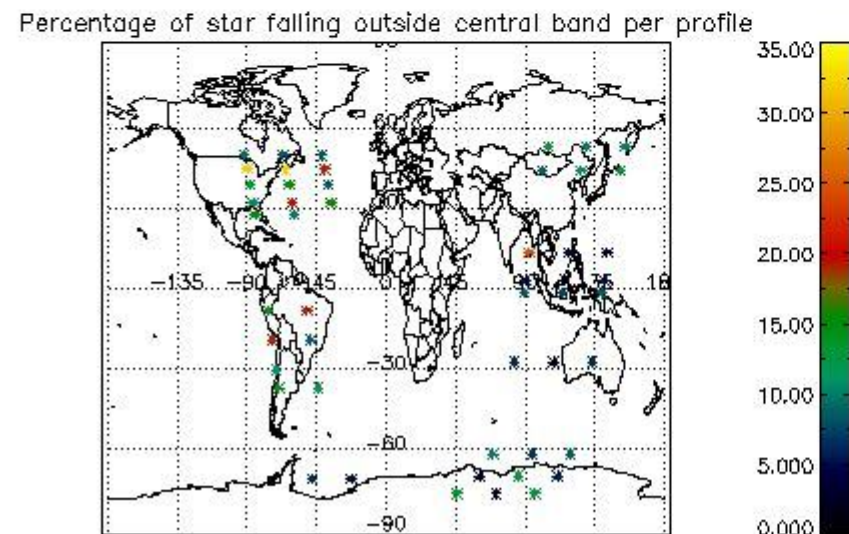

6. Statistics and plot of tangent altitude of the last measurement (DARK & BRIGHT products without errors)

6.1 Statistics on tangent altitude lost:

Statistics	DARK	BRIGHT	TWILIGHT
Mean:	15.007	20.038	NaN
St. deviation:	4.1332	3.5267	NaN
Maximum:	20.007	26.621	NaN
Minimum:	4.4519	10.497	NaN
Number of data:	21.000	29.000	NaN

6.2 Plot for DARK limb products