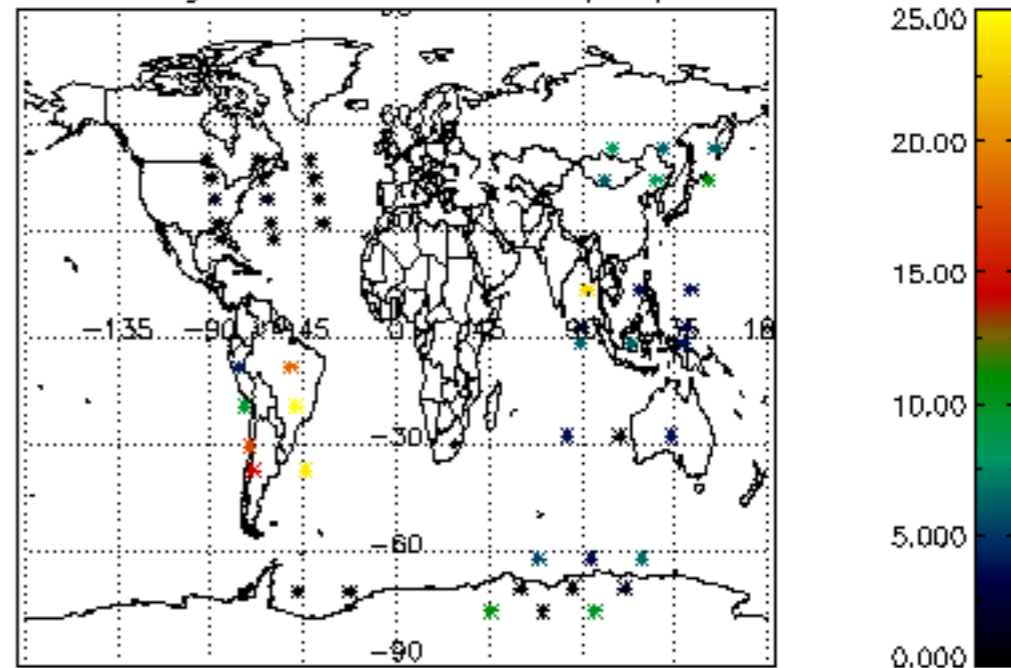

Percentage of cosmic ray hits per profile

Percentage of datation errors per profile

Percentage of star falling outside central band per profile

Percentage of saturation errors per profile

Tangent altitude at which the star is lost