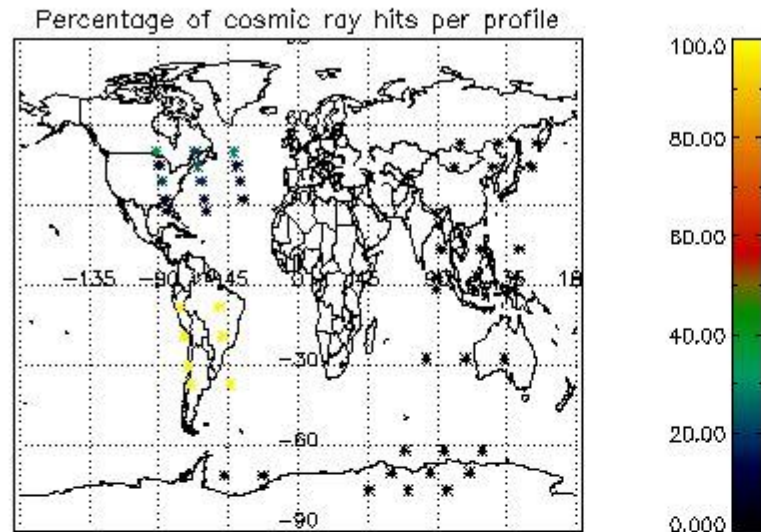

6. Statistics and plot of tangent altitude of the last measurement (DARK & BRIGHT products without errors)

6.1 Statistics on tangent altitude lost:

Statistics	DARK	BRIGHT	TWILIGHT
Mean:	15.007	20.038	NaN
St. deviation:	4.1332	3.5267	NaN
Maximum:	20.007	26.621	NaN
Minimum:	4.4519	10.497	NaN
Number of data:	21.000	29.000	NaN

6.2 Plot for DARK limb products