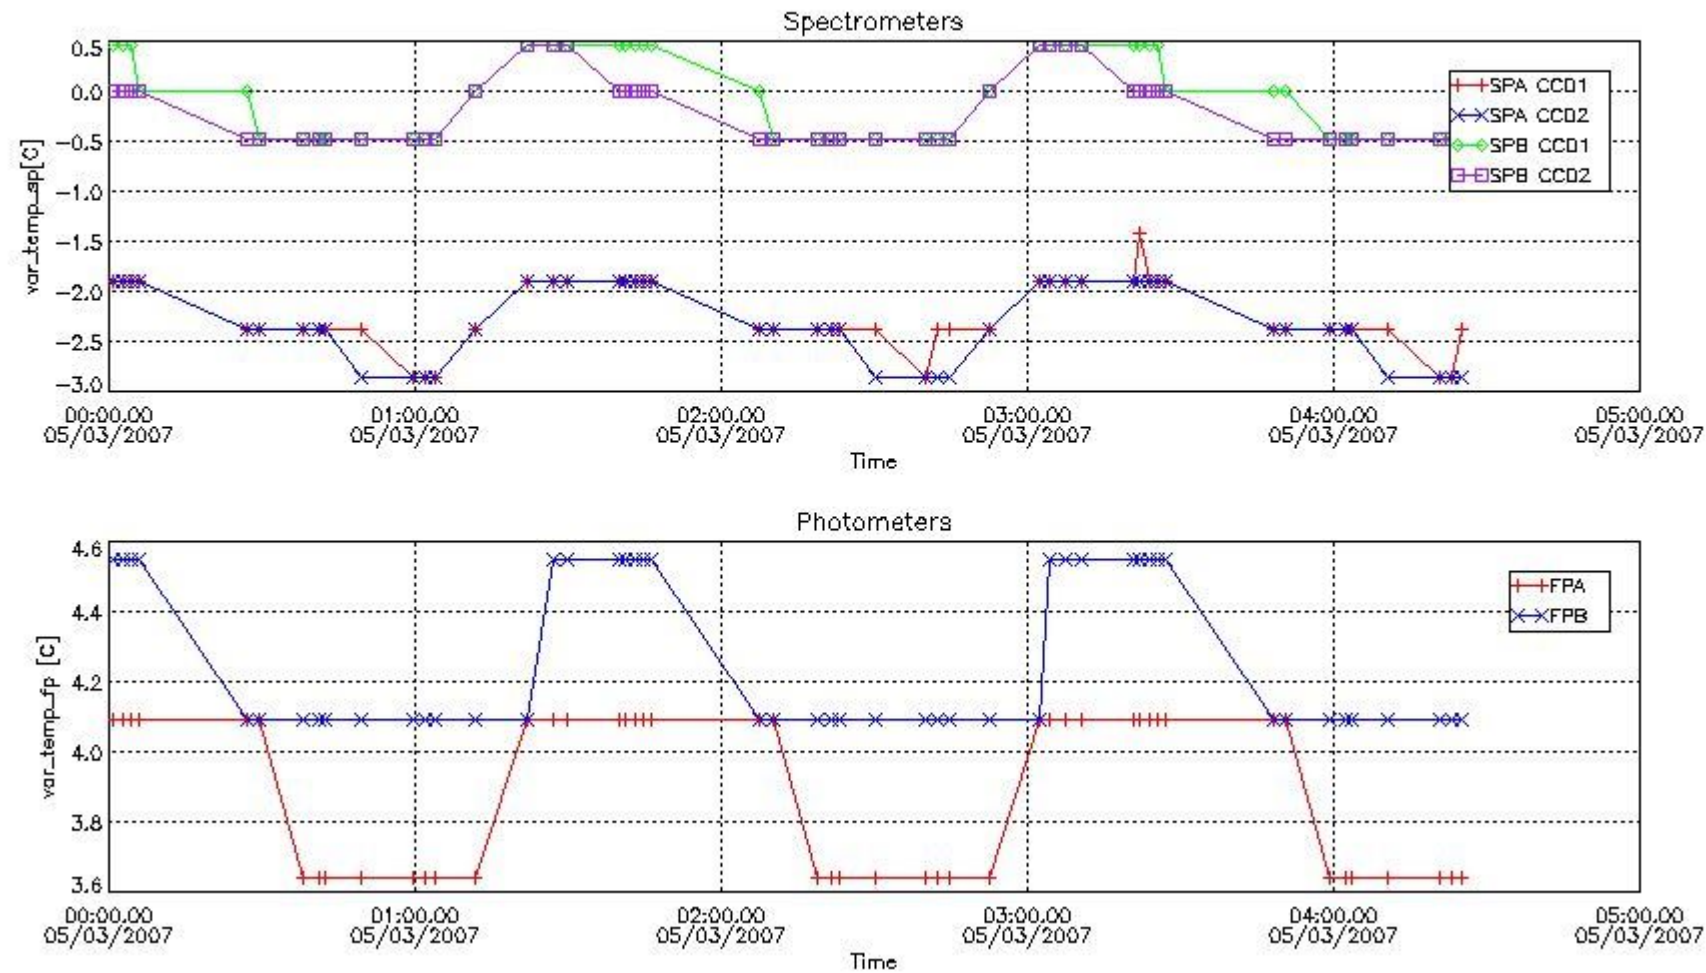

4. Overview of dark signal processing per product

The Dark Charge (DC) is a temperature-dependant signal added to the useful measurements and it is therefore subtracted from them during the processing. There are two phenomena that produce a continuous increase of the DC: the "hot pixels" (a pixel is "hot" when its DC exceeds by a significant amount its value measured on ground at the same temperature) and the "Random Telegraphic Signal" (abrupt change positive or negative of the CCD pixel signal, random in time, affecting only the DC part of the signal and not the photon generated signal).

In this section a list of products that did not use the Dark Sky Area (DSA) observation for the DC computation is given. It is also provided the mean DC plot per product for dark limb products with no error flag set.

4.1 All products used the DSA observation for the DC computation

4.2 Plot of mean dark charges per product: only products in DARK limb conditions without errors are used