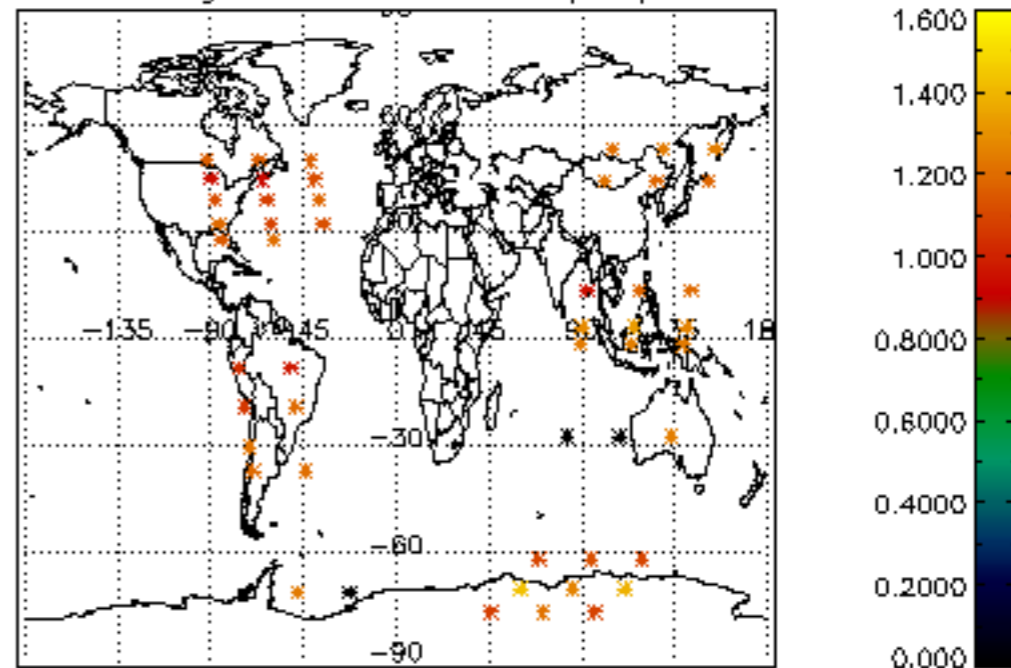

Percentage of datation errors per profile