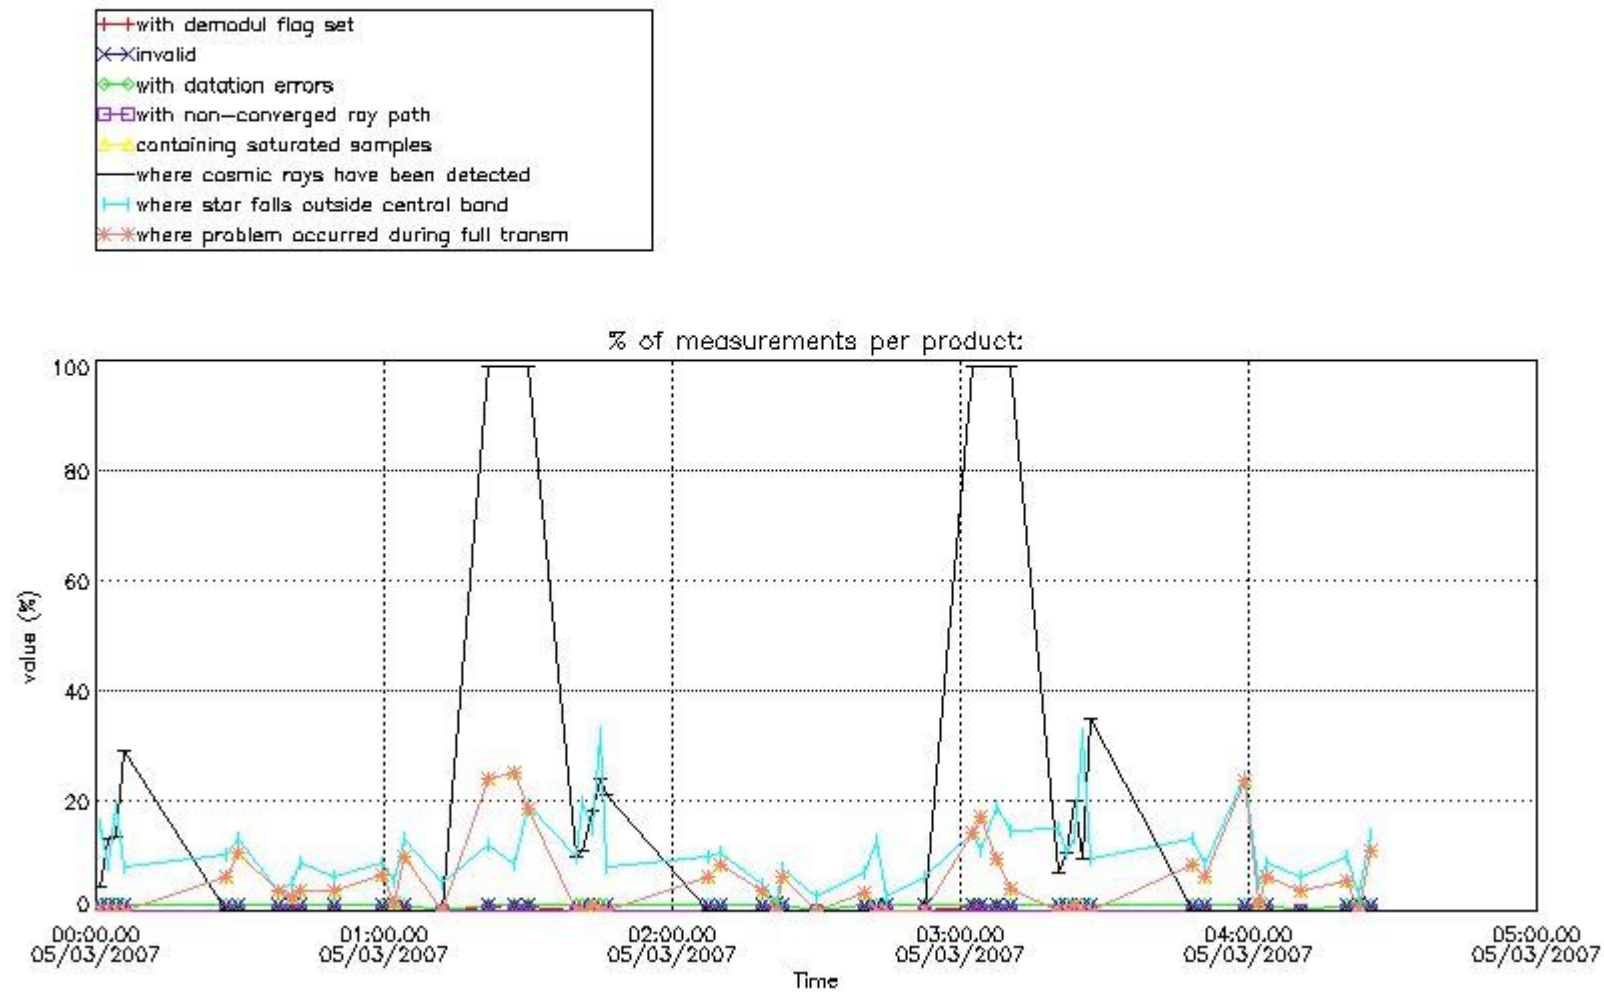

At least one measurement with demodulation flag set:	20.0000 %
Reference spectrum computed from DB:	0.00000 %
Reference spectrum with small number of measurements:	0.00000 %
SATU data not used:	0.00000 %

5.2 Plot quality information per product (time dependant)

5.3 Plot quality information per product (world map)