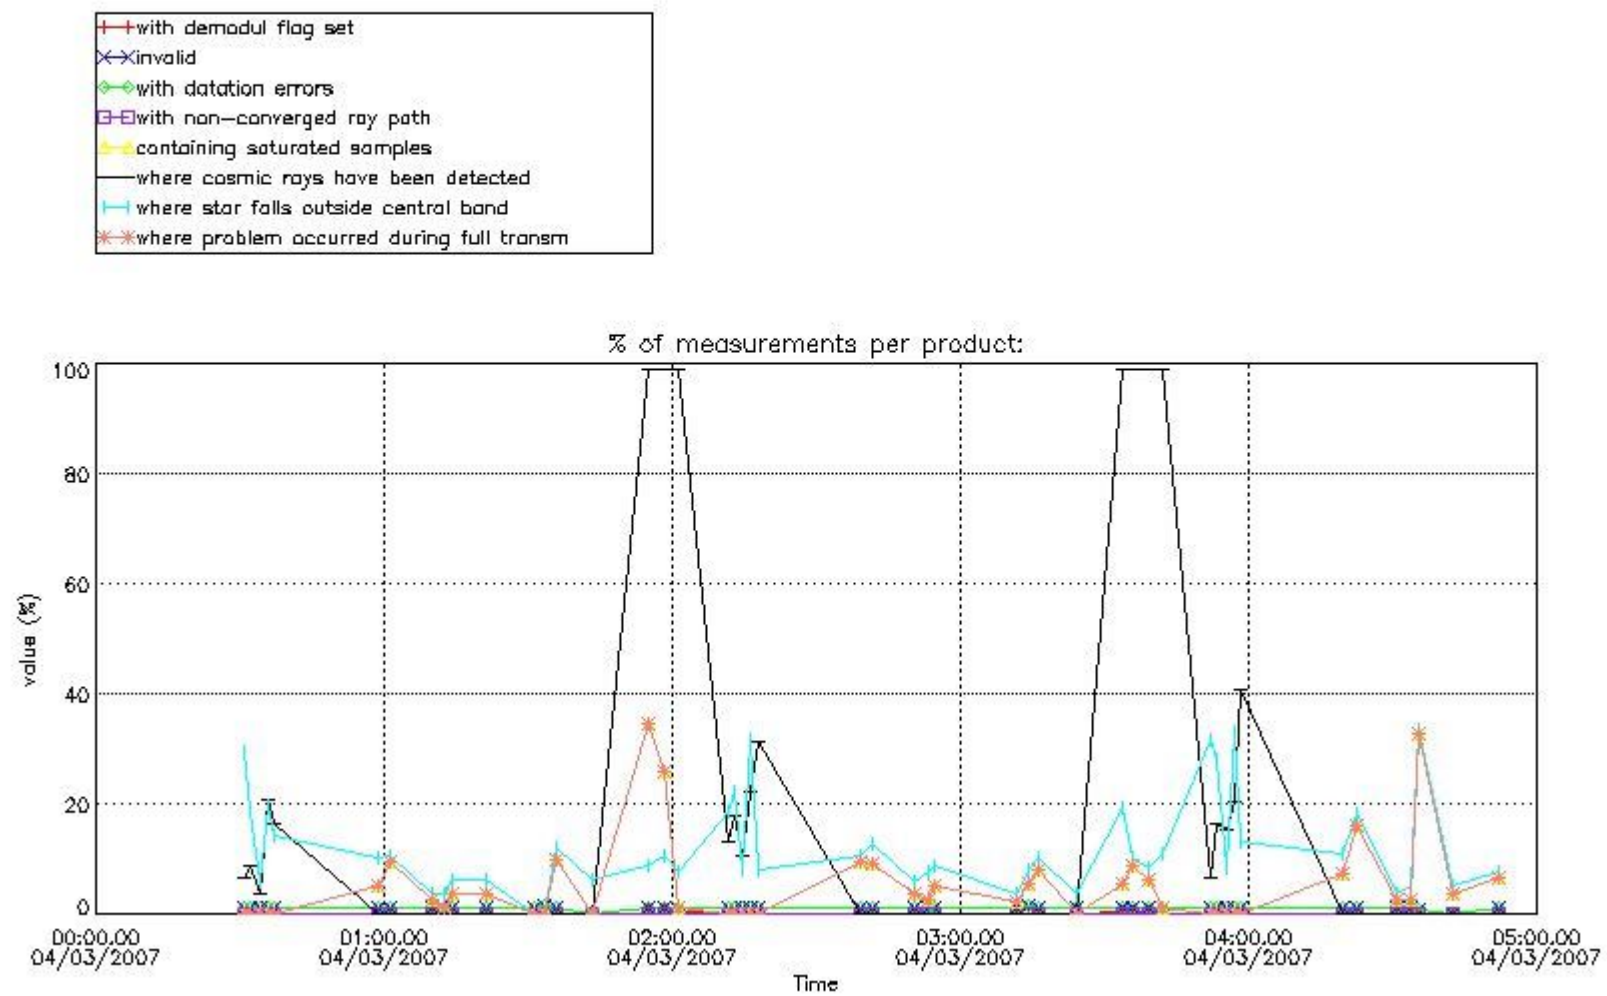

At least one measurement with demodulation flag set:	20.8333 %
Reference spectrum computed from DB:	0.00000 %
Reference spectrum with small number of measurements:	0.00000 %
SATU data not used:	0.00000 %

5.2 Plot quality information per product (time dependant)

5.3 Plot quality information per product (world map)