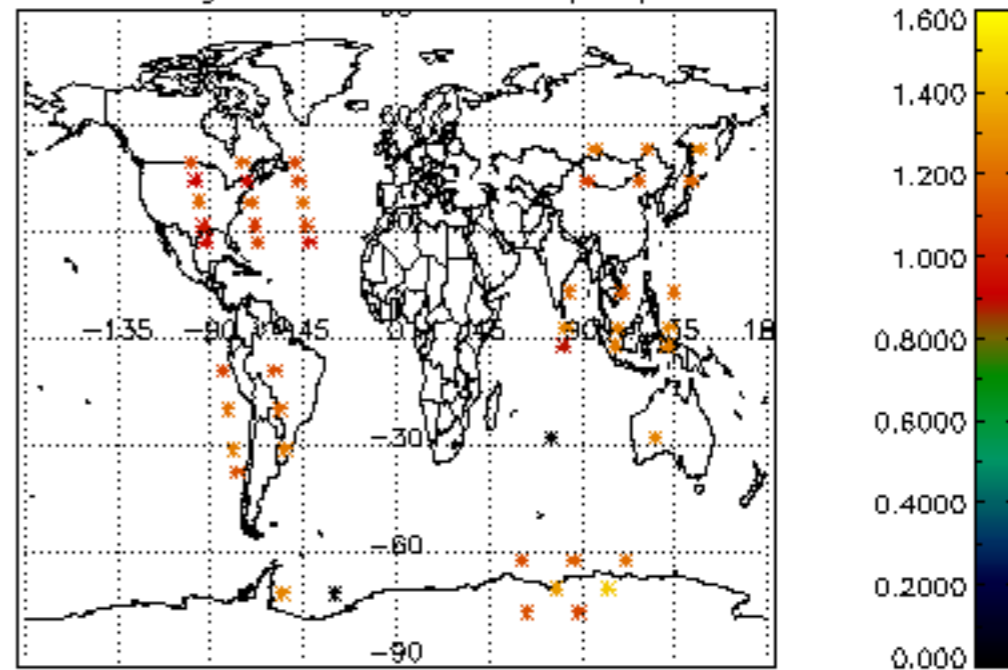

Percentage of datation errors per profile