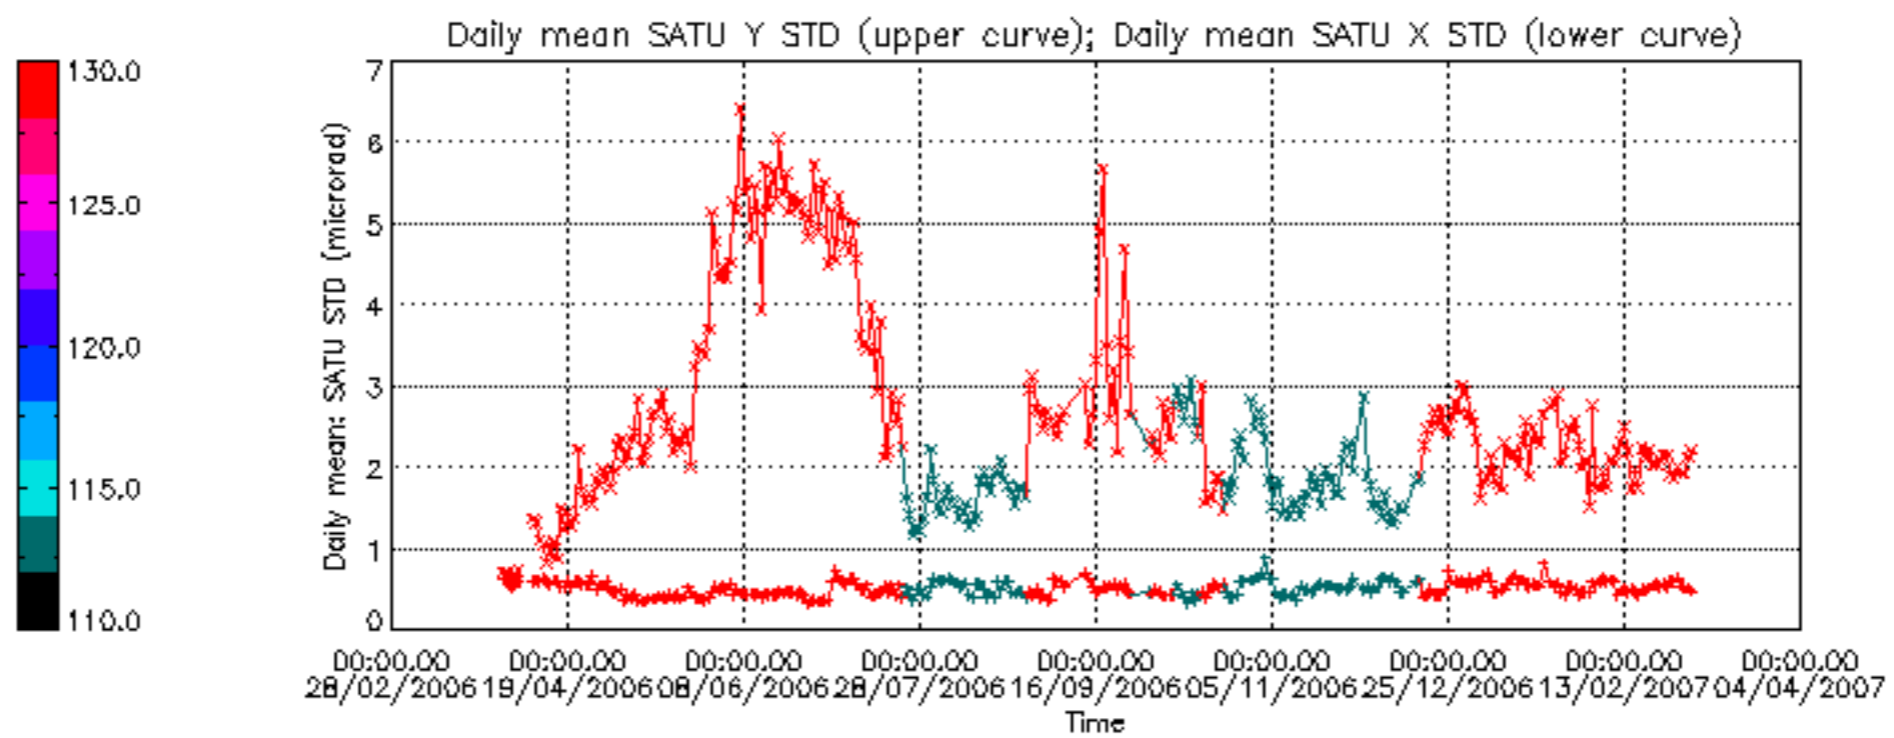

Percentage of cosmic ray hits per profile

Percentage of datation errors per profile

Percentage of star falling outside central band per profile

Percentage of saturation errors per profile

Tangent altitude at which the star is lost