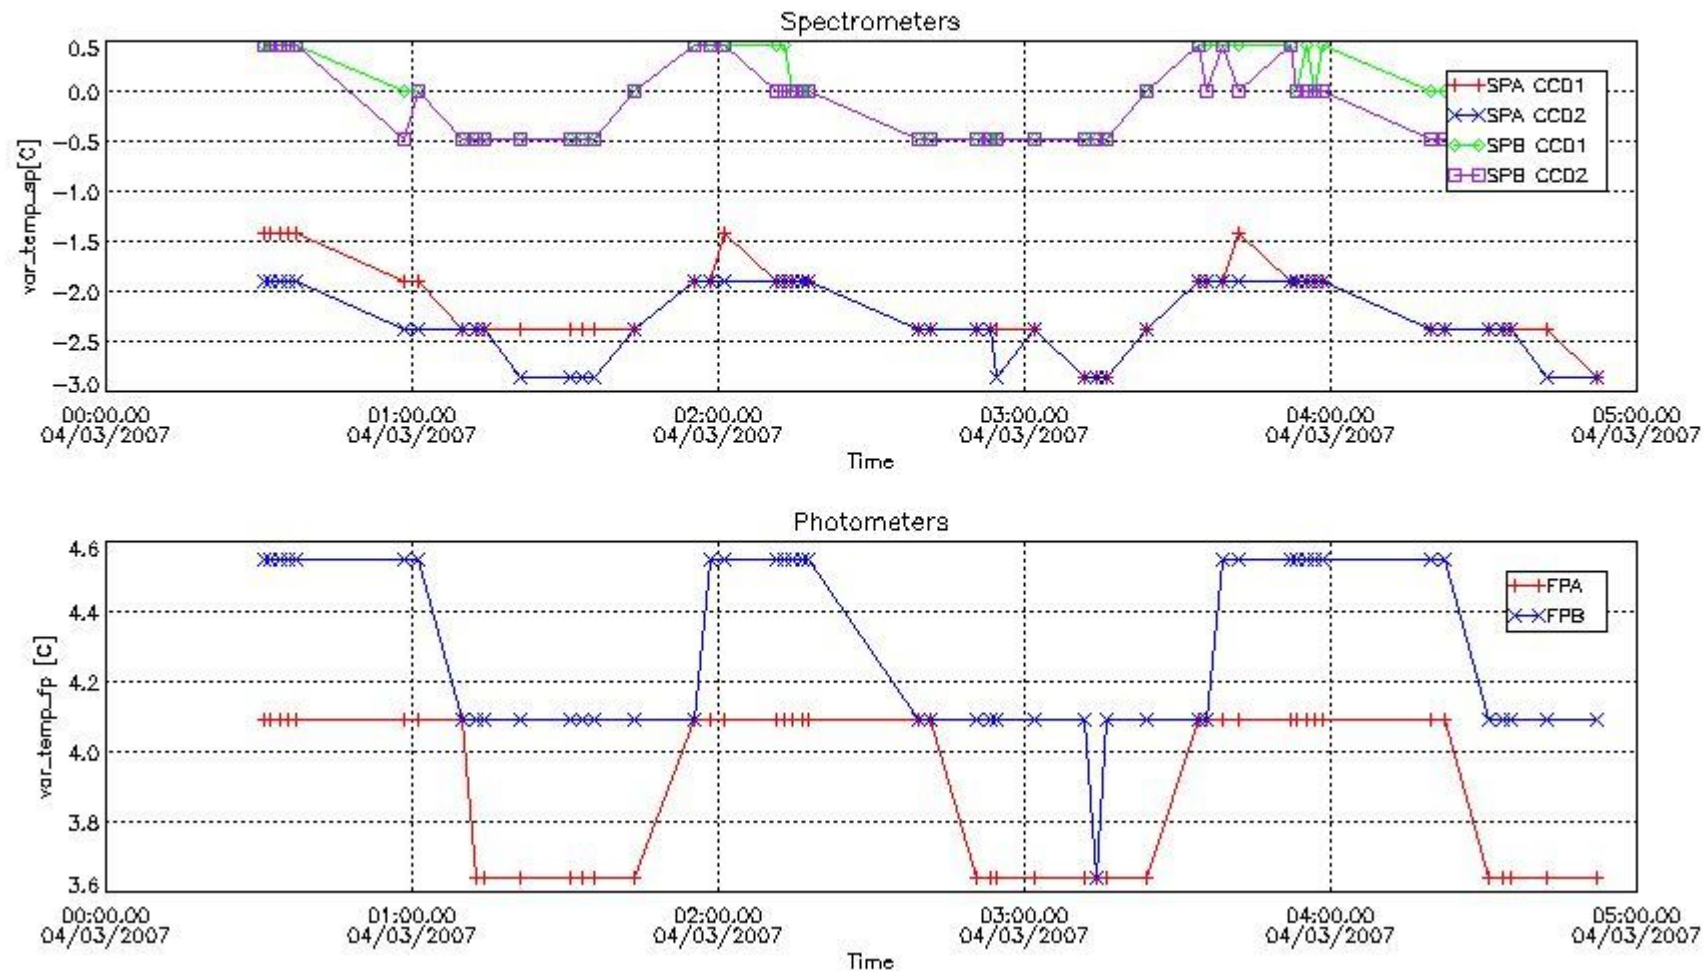

3. Plot of GOMOS spectrometers and photometers temperatures from level 1b data

4. Overview of dark signal processing per product

The Dark Charge (DC) is a temperature-dependant signal added to the useful measurements and it is therefore subtracted from them during the processing. There are two phenomena that produce a continuous increase of the DC: the "hot pixels" (a pixel is "hot" when its DC exceeds by a significant amount its value measured on ground at the same temperature) and the "Random Telegraphic Signal" (abrupt change positive or negative of the CCD pixel signal, random in time, affecting only the DC part of the signal and not the photon generated signal). In this section a list of products that did not use the Dark Sky Area (DSA) observation for the DC computation is given. It is also provided the mean DC plot per product for dark limb products with no error flag set.

4.1 All products used the DSA observation for the DC computation

4.2 Plot of mean dark charges per product: only products in DARK limb conditions without errors are used