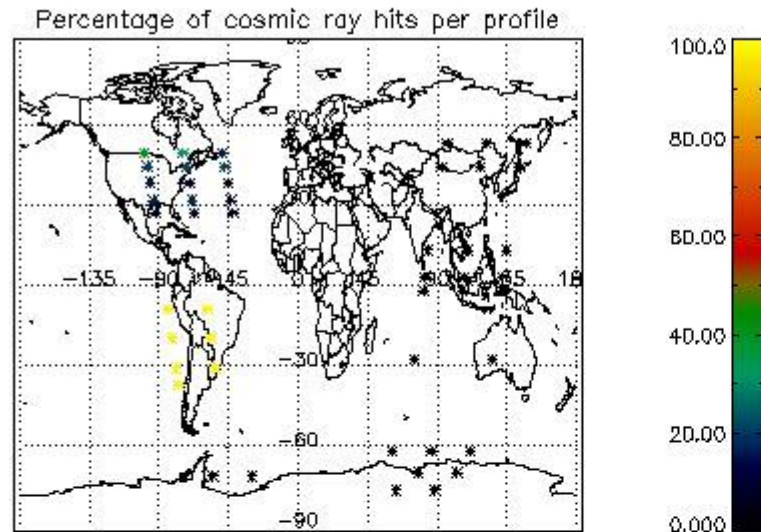

6. Statistics and plot of tangent altitude of the last measurement (DARK & BRIGHT products without errors)

6.1 Statistics on tangent altitude lost:

Statistics	DARK	BRIGHT	TWILIGHT
Mean:	14.124	19.781	NaN
St. deviation:	5.5163	4.5449	NaN
Maximum:	20.974	26.114	NaN
Minimum:	4.0658	4.2157	NaN
Number of data:	22.000	26.000	NaN

6.2 Plot for DARK limb products