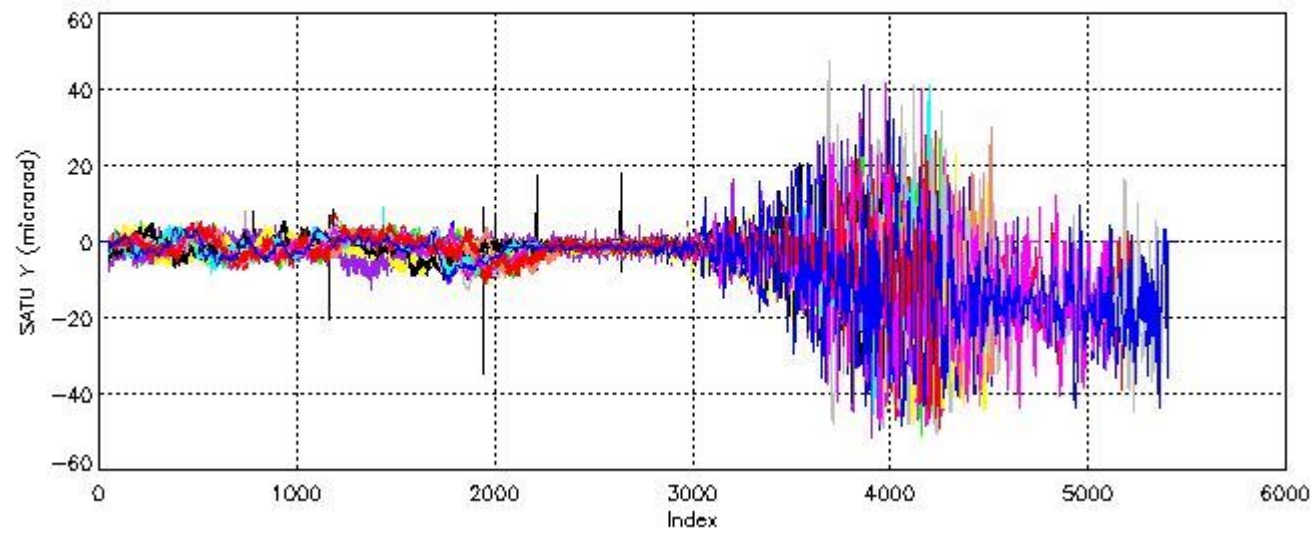

7.2 Statistics on SATU Noise Equivalent Angle (NEA) for DARK (D) and BRIGHT (B) products above 105 kms

The Star Acquisition and Tracking Unit (it is the CCD that tracks the star while it is occulted) Noise Equivalent Angle consists of the statistical angular variation of the SATU data above the atmosphere.

Statistics (in microradians) above 105 km are computed for every occultation, giving four values per occultation: one in the 'X' direction and one in the 'Y' direction for dark and bright limbs. A mean value per day in every direction and limb is calculated and monitored in order to assess instrument performance in terms of star pointing.

7.2.1 SATU NEA Statistics (table)

Statistics	SATU X (D)	SATU Y (D)	SATU X (B)	SATU Y (B)
Mean:	0.19309	-1.4485	0.21419	-1.2566
St. deviation:	0.47303	2.2132	0.63325	2.0433
Maximum:	8.7000	8.0000	5.9000	6.6000
Minimum:	-13.700	-8.5000	-5.0000	-8.0000