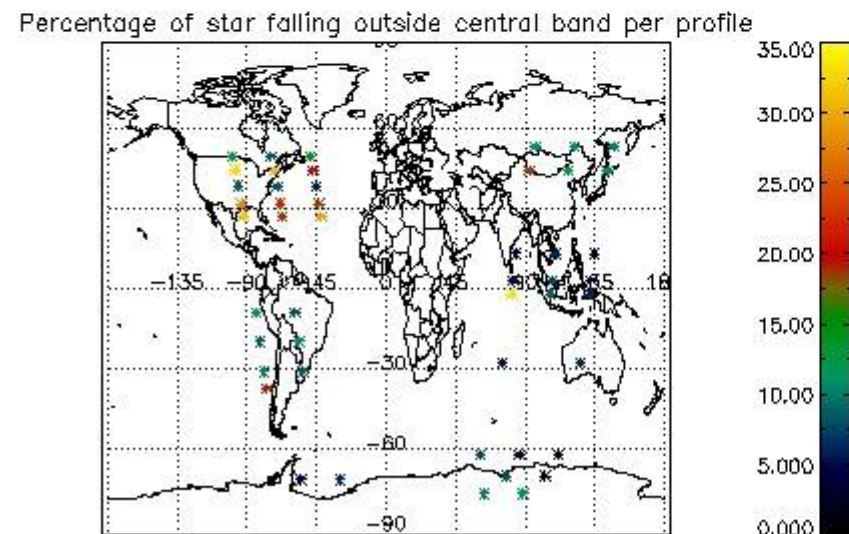

6. Statistics and plot of tangent altitude of the last measurement (DARK & BRIGHT products without errors)

6.1 Statistics on tangent altitude lost:

Statistics	DARK	BRIGHT	TWILIGHT
Mean:	14.124	19.781	NaN
St. deviation:	5.5163	4.5449	NaN
Maximum:	20.974	26.114	NaN
Minimum:	4.0658	4.2157	NaN
Number of data:	22.000	26.000	NaN

6.2 Plot for DARK limb products