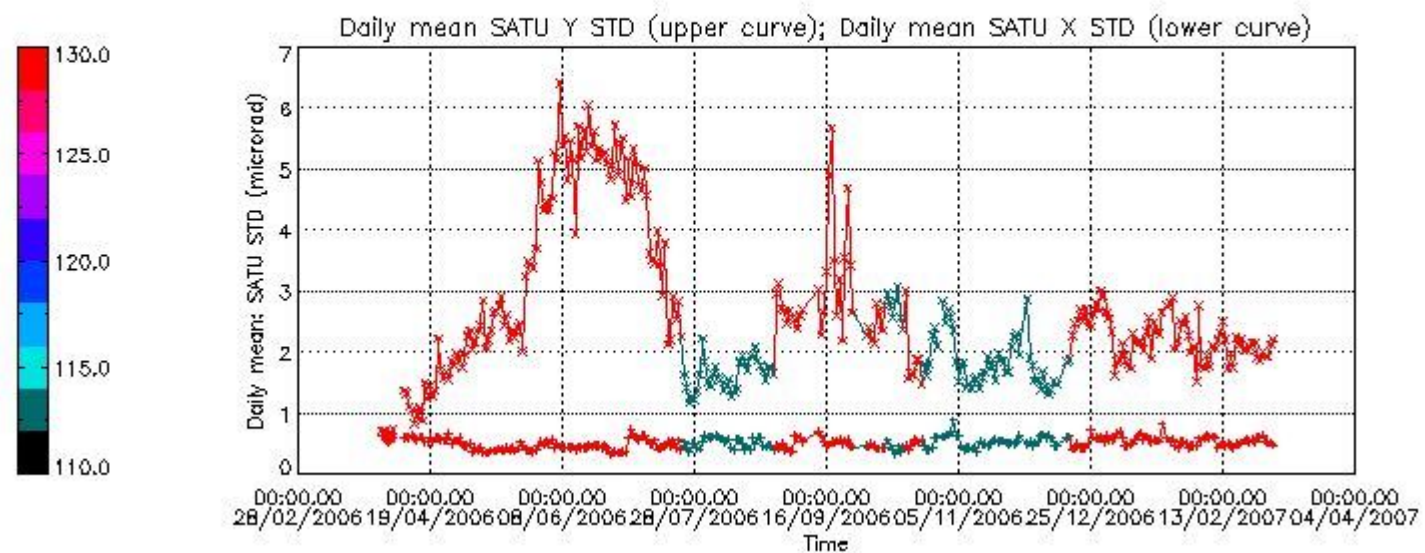

Number of data:	21900.	21900.	24650.	24650.

7.2.2 Trend of daily SATU NEA St. deviation since 1st April 2006 (dark limb)

The long term trend of the SATU 'X' and 'Y' standard deviations should be constant during the whole mission.

The colorbar represents the start tangent altitude (km) of the occultations.

Upper curve: STD of SATU Y axis

Lower curve: STD of SATU X axis

8. Auxiliary Data Files used for the production reported in section 2.4

The number reported in the third column indicates since which file (see list in section 2.4) the corresponding auxiliary file has been used. The fourth column is the date of those product files.

Type	Auxiliary Filename	Used since product	Used since product date
INST_PHYS_CHARACTERISTICS	GOM_INS_AXNIEC20050627_150713_20030716_120000_20100101_000000	1	04-MAR-2007 00:30:51
CALIBRATION_DATABASE	GOM_CAL_AXVIEC20070221_092417_20070220_000000_20100101_000000	1	04-MAR-2007 00:30:51
LEVEL-1B_PROC_CONFIG	GOM_PR1_AXNIEC20050627_151042_20020301_000000_20100101_000000	1	04-MAR-2007 00:30:51
STAR_CATALOGUE	GOM_CAT_AXVIEC20020121_161009_20020101_000000_20200101_000000	1	04-MAR-2007 00:30:51
STELLAR_SPECTRA_DATABANK	GOM_STS_AXNIEC20040308_103538_20020101_160000_20100101_000000	1	04-MAR-2007 00:30:51
ECMWF_FILE	AUX_ECF_AXNECM20070303_061110_20070303_210000_20070304_090000	1	04-MAR-2007 00:30:51
ECMWF_FILE	AUX_ECF_AXNECM20070303_181110_20070304_030000_20070304_150000	29	04-MAR-2007 03:01:52
OPTIONAL_ECMWF_FILE	MISSING	1	04-MAR-2007 00:30:51
ORBIT_DATA_FILE	DOR_NAV_OPNPDE20070303_222647_000057382056_00072_26178_2900.N1	1	04-MAR-2007 00:30:51
ORBIT_DATA_FILE	DOR_NAV_OPNPDE20070304_000744_000054192056_00073_26179_2901.N1	16	04-MAR-2007 01:55:11
ORBIT_DATA_FILE	DOR_NAV_OPNPDE20070304_014322_000041442056_00074_26180_2902.N1	29	04-MAR-2007 03:01:52
ORBIT_DATA_FILE	DOR_NAV_OPNPDE20070304_025745_000060572056_00075_26181_2903.N1	49	04-MAR-2007 04:52:16