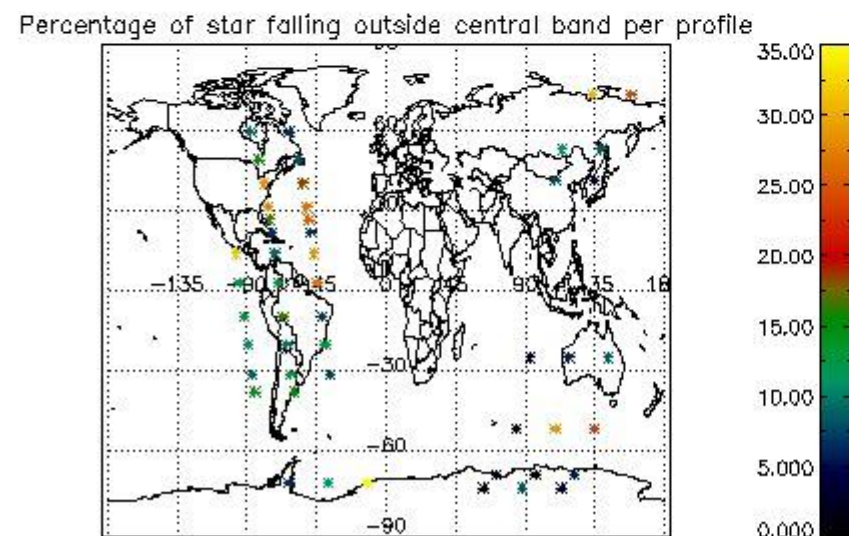

6. Statistics and plot of tangent altitude of the last measurement (DARK & BRIGHT products without errors)

6.1 Statistics on tangent altitude lost:

Statistics	DARK	BRIGHT	TWILIGHT
Mean:	14.545	19.449	NaN
St. deviation:	4.6312	5.8814	NaN
Maximum:	20.710	27.702	NaN
Minimum:	6.1435	4.7569	NaN
Number of data:	27.000	19.000	NaN

6.2 Plot for DARK limb products