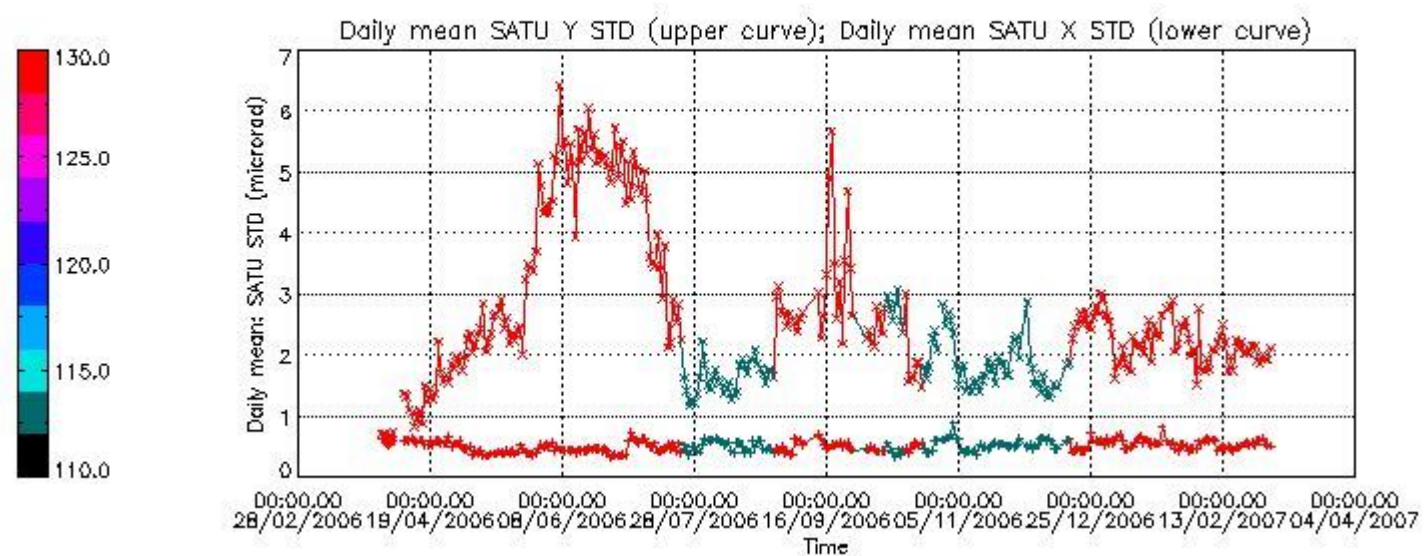

Number of data:	25750.	25750.	16100.	16100.

7.2.2 Trend of daily SATU NEA St. deviation since 1st April 2006 (dark limb)

The long term trend of the SATU 'X' and 'Y' standard deviations should be constant during the whole mission.

The colorbar represents the start tangent altitude (km) of the occultations.

Upper curve: STD of SATU Y axis

Lower curve: STD of SATU X axis

8. Auxiliary Data Files used for the production reported in section 2.4

The number reported in the third column indicates since which file (see list in section 2.4) the corresponding auxiliary file has been used. The fourth column is the date of those product files.

Type	Auxiliary Filename	Used since product	Used since product date
INST_PHYS_CHARACTERISTICS	GOM_INS_AXNIEC20050627_150713_20030716_120000_20100101_000000	1	03-MAR-2007 00:11:32
CALIBRATION_DATABASE	GOM_CAL_AXVIEC20070221_092417_20070220_000000_20100101_000000	1	03-MAR-2007 00:11:32
LEVEL-1B_PROC_CONFIG	GOM_PR1_AXNIEC20050627_151042_20020301_000000_20100101_000000	1	03-MAR-2007 00:11:32
STAR_CATALOGUE	GOM_CAT_AXVIEC20020121_161009_20020101_000000_20200101_000000	1	03-MAR-2007 00:11:32
STELLAR_SPECTRA_DATABANK	GOM_STS_AXNIEC20040308_103538_20020101_160000_20100101_000000	1	03-MAR-2007 00:11:32
ECMWF_FILE	AUX_ECF_AXNECM20070302_062109_20070302_210000_20070303_090000	1	03-MAR-2007 00:11:32
ECMWF_FILE	AUX_ECF_AXNECM20070302_183118_20070303_030000_20070303_150000	41	03-MAR-2007 03:40:16
OPTIONAL_ECMWF_FILE	MISSING	1	03-MAR-2007 00:11:32
ORBIT_DATA_FILE	DOR_NAV_OPNPDE20070302_211751_000057382056_00057_26163_2890.N1	1	03-MAR-2007 00:11:32
ORBIT_DATA_FILE	DOR_NAV_OPNPDE20070302_225848_000057382056_00058_26164_2891.N1	6	03-MAR-2007 00:46:04
ORBIT_DATA_FILE	DOR_NAV_OPNPDE20070303_003945_000054192056_00059_26165_2892.N1	25	03-MAR-2007 02:24:50
ORBIT_DATA_FILE	DOR_NAV_OPNPDE20070303_021523_000041442056_00060_26166_2893.N1	41	03-MAR-2007 03:40:16