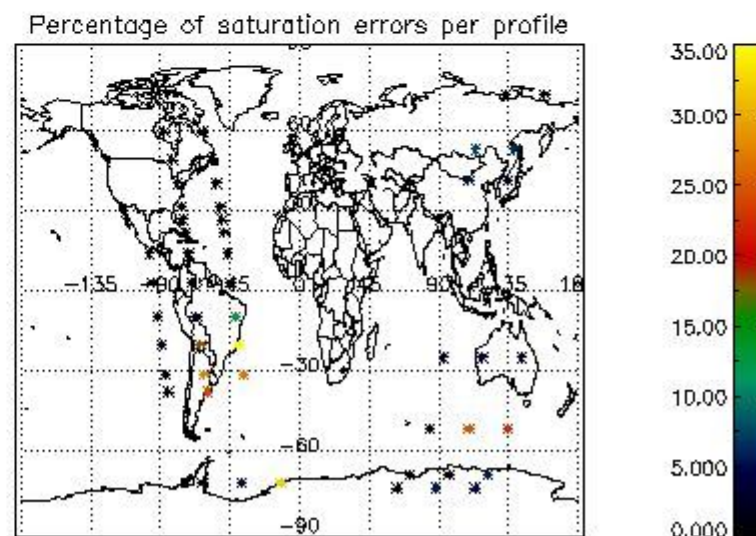

6. Statistics and plot of tangent altitude of the last measurement (DARK & BRIGHT products without errors)

6.1 Statistics on tangent altitude lost:

Statistics	DARK	BRIGHT	TWILIGHT
Mean:	14.545	19.449	NaN
St. deviation:	4.6312	5.8814	NaN
Maximum:	20.710	27.702	NaN
Minimum:	6.1435	4.7569	NaN
Number of data:	27.000	19.000	NaN

6.2 Plot for DARK limb products