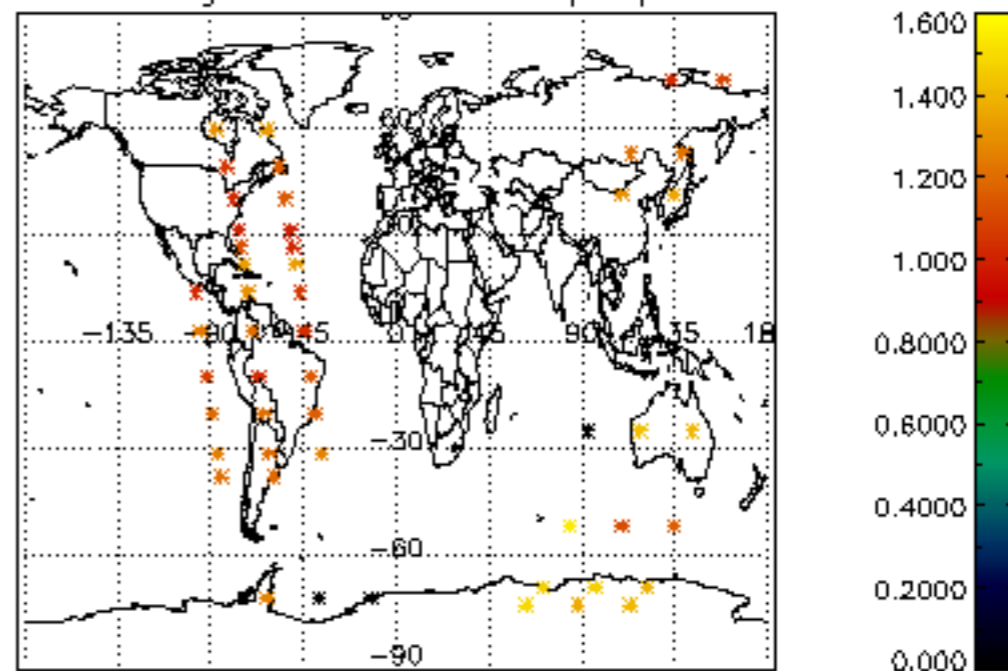

Percentage of datation errors per profile