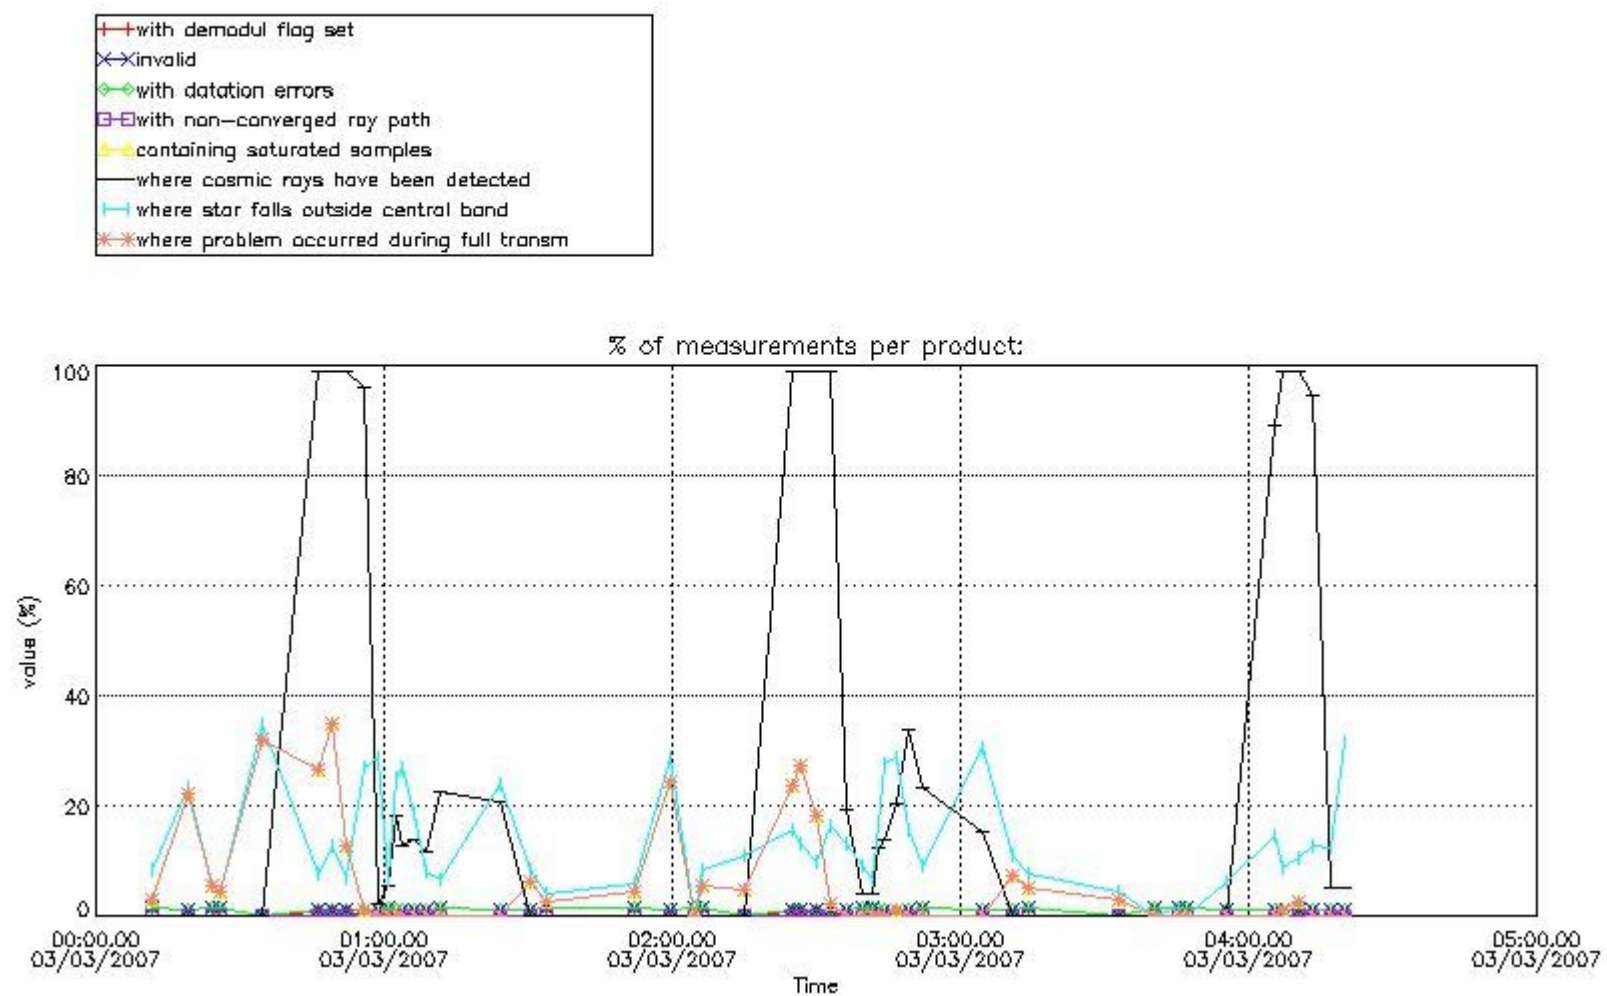

At least one measurement with demodulation flag set:	26.0000 %
Reference spectrum computed from DB:	0.00000 %
Reference spectrum with small number of measurements:	0.00000 %
SATU data not used:	0.00000 %

5.2 Plot quality information per product (time dependant)

5.3 Plot quality information per product (world map)