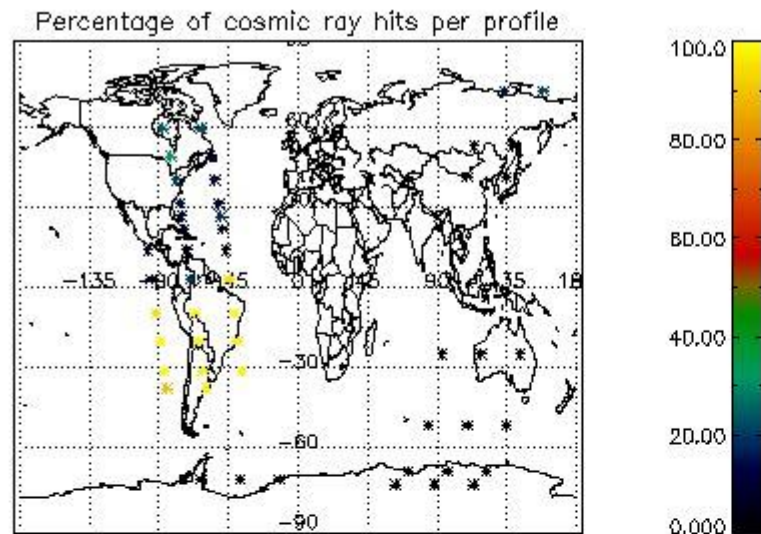

6. Statistics and plot of tangent altitude of the last measurement (DARK & BRIGHT products without errors)

6.1 Statistics on tangent altitude lost:

Statistics	DARK	BRIGHT	TWILIGHT
Mean:	14.545	19.449	NaN
St. deviation:	4.6312	5.8814	NaN
Maximum:	20.710	27.702	NaN
Minimum:	6.1435	4.7569	NaN
Number of data:	27.000	19.000	NaN

6.2 Plot for DARK limb products