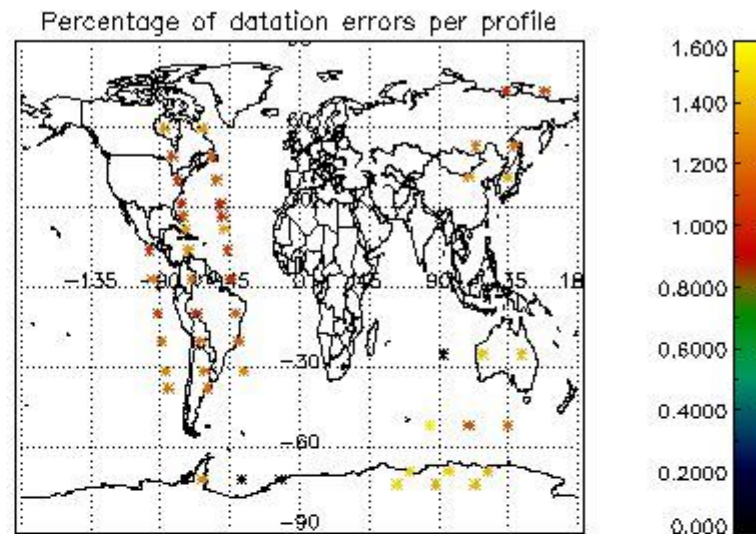

6. Statistics and plot of tangent altitude of the last measurement (DARK & BRIGHT products without errors)

6.1 Statistics on tangent altitude lost:

Statistics	DARK	BRIGHT	TWILIGHT
Mean:	14.545	19.449	NaN
St. deviation:	4.6312	5.8814	NaN
Maximum:	20.710	27.702	NaN
Minimum:	6.1435	4.7569	NaN
Number of data:	27.000	19.000	NaN

6.2 Plot for DARK limb products