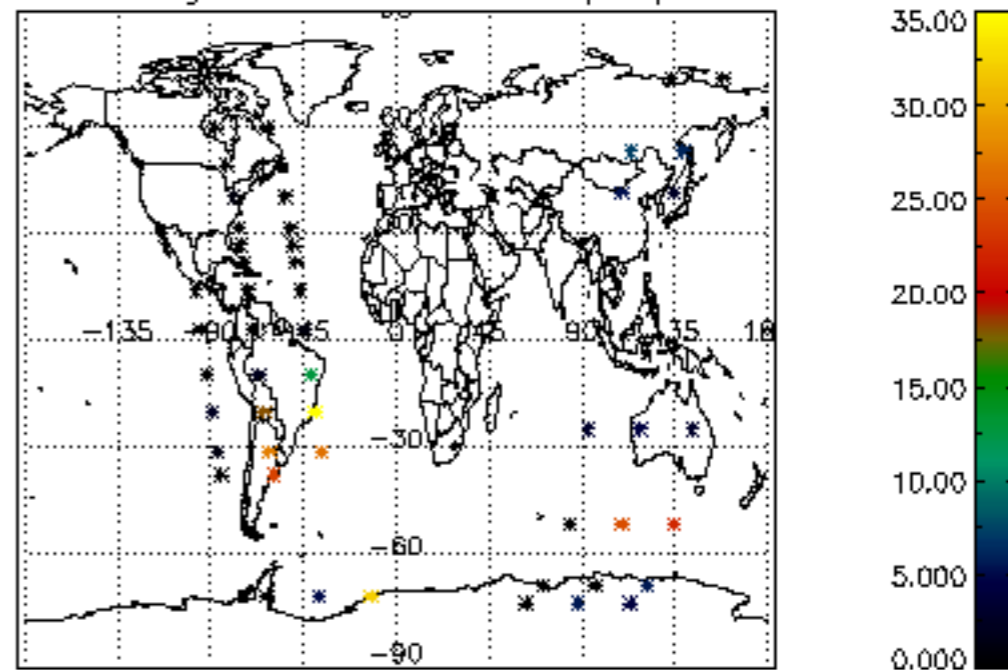

Percentage of cosmic ray hits per profile

Percentage of datation errors per profile

Percentage of star falling outside central band per profile

Percentage of saturation errors per profile

Tangent altitude at which the star is lost