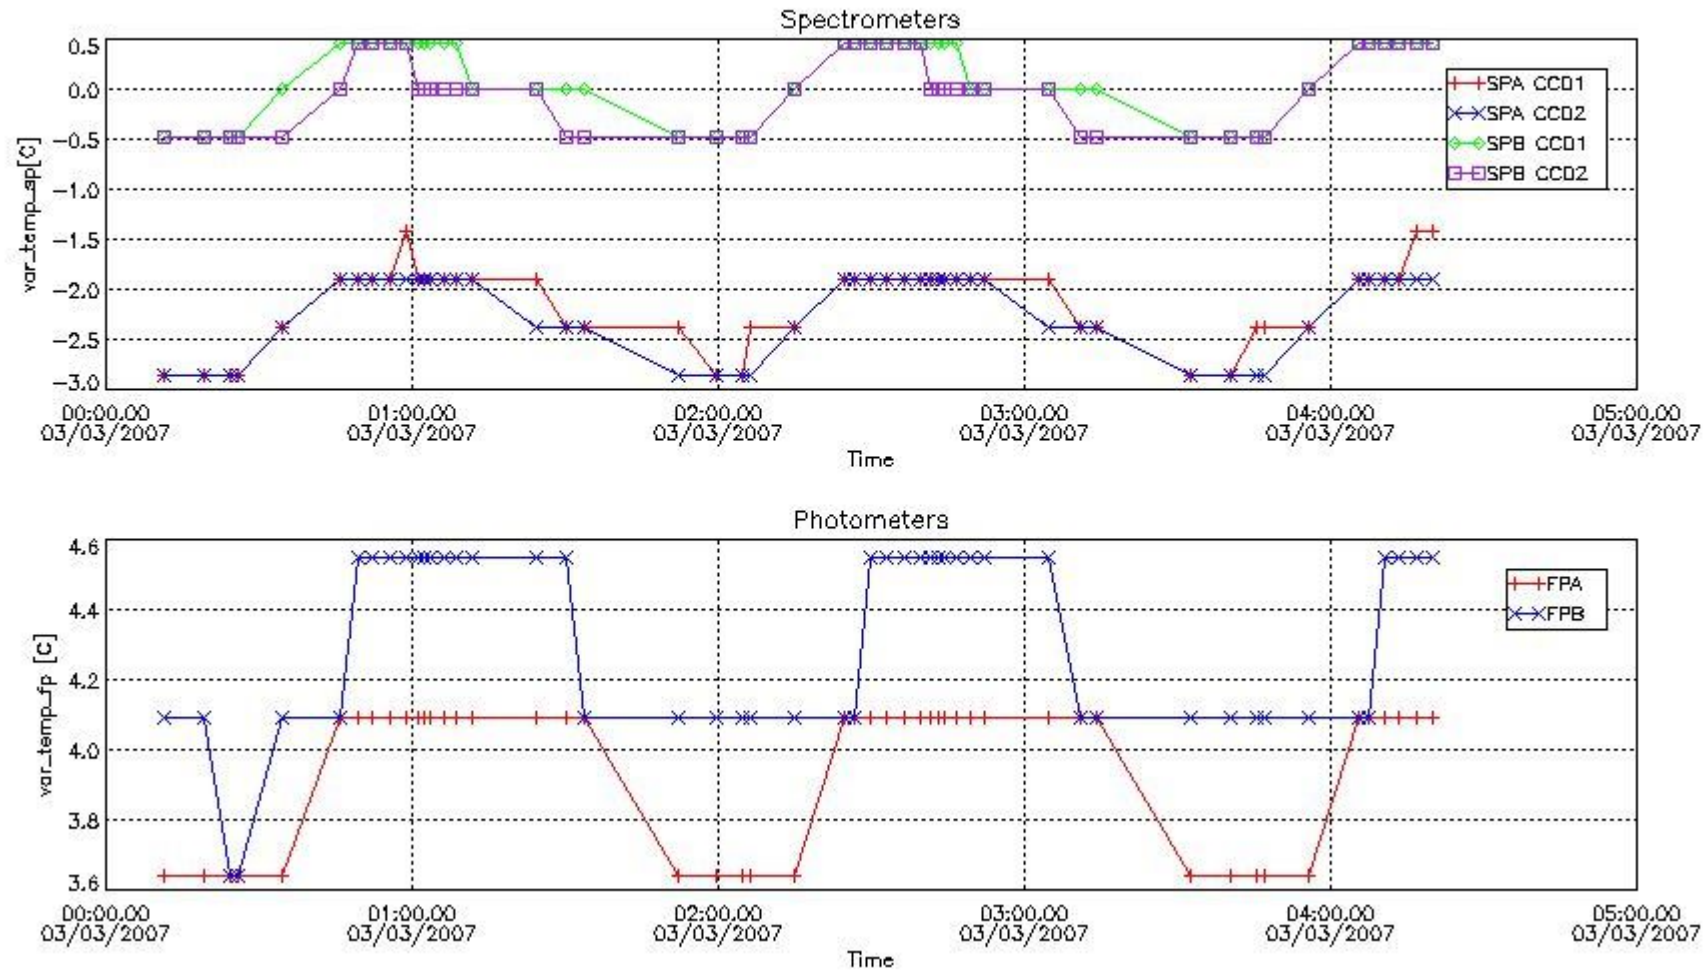

4. Overview of dark signal processing per product

The Dark Charge (DC) is a temperature-dependant signal added to the useful measurements and it is therefore subtracted from them during the processing. There are two phenomena that produce a continuous increase of the DC: the "hot pixels" (a pixel is "hot" when its DC exceeds by a significant amount its value measured on ground at the same temperature) and the "Random Telegraphic Signal" (abrupt change positive or negative of the CCD pixel signal, random in time, affecting only the DC part of the signal and not the photon generated signal).

In this section a list of products that did not use the Dark Sky Area (DSA) observation for the DC computation is given. It is also provided the mean DC plot per product for dark limb products with no error flag set.

4.1 All products used the DSA observation for the DC computation

4.2 Plot of mean dark charges per product: only products in DARK limb conditions without errors are used