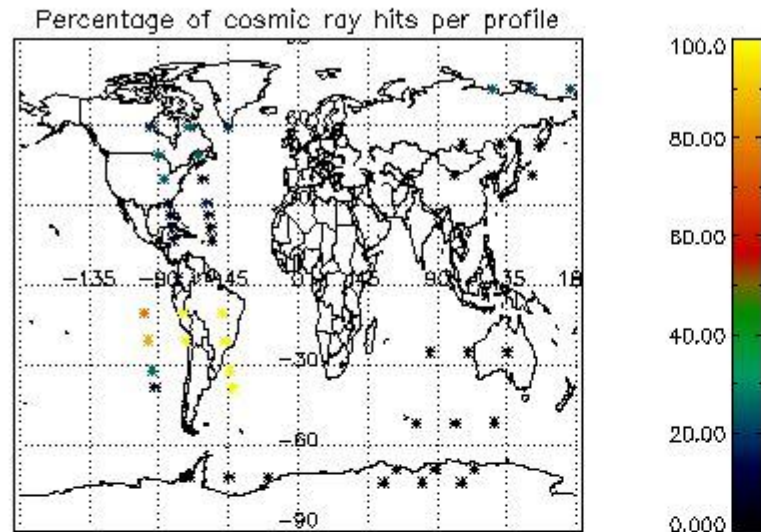

6. Statistics and plot of tangent altitude of the last measurement (DARK & BRIGHT products without errors)

6.1 Statistics on tangent altitude lost:

Statistics	DARK	BRIGHT	TWILIGHT
Mean:	16.188	19.965	NaN
St. deviation:	4.8452	6.6808	NaN
Maximum:	21.633	29.726	NaN
Minimum:	5.1281	3.7210	NaN
Number of data:	23.000	21.000	NaN

6.2 Plot for DARK limb products