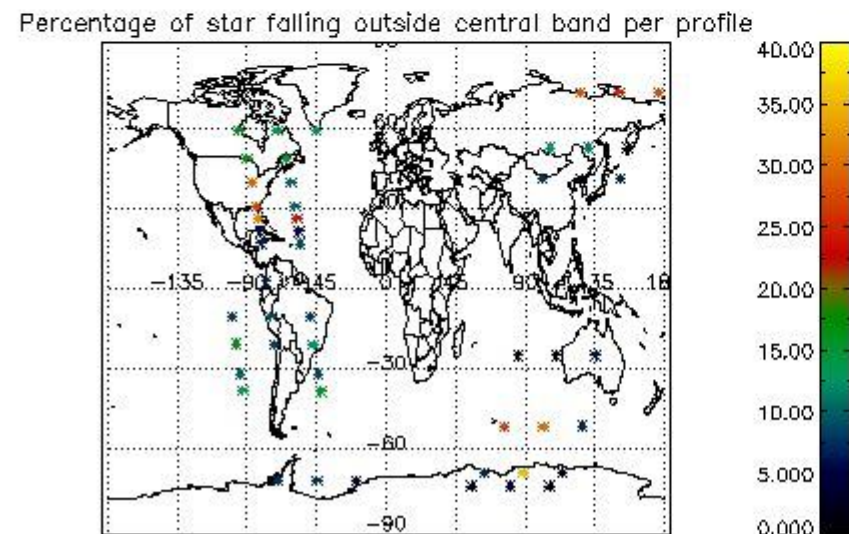

6. Statistics and plot of tangent altitude of the last measurement (DARK & BRIGHT products without errors)

6.1 Statistics on tangent altitude lost:

Statistics	DARK	BRIGHT	TWILIGHT
Mean:	16.188	19.965	NaN
St. deviation:	4.8452	6.6808	NaN
Maximum:	21.633	29.726	NaN
Minimum:	5.1281	3.7210	NaN
Number of data:	23.000	21.000	NaN

6.2 Plot for DARK limb products