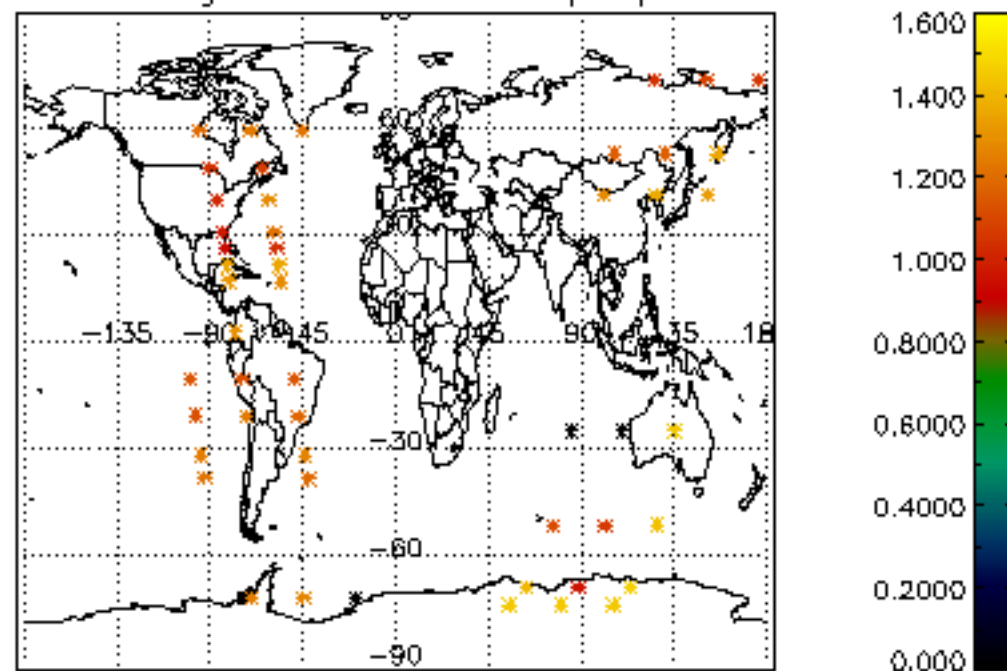

Percentage of datation errors per profile