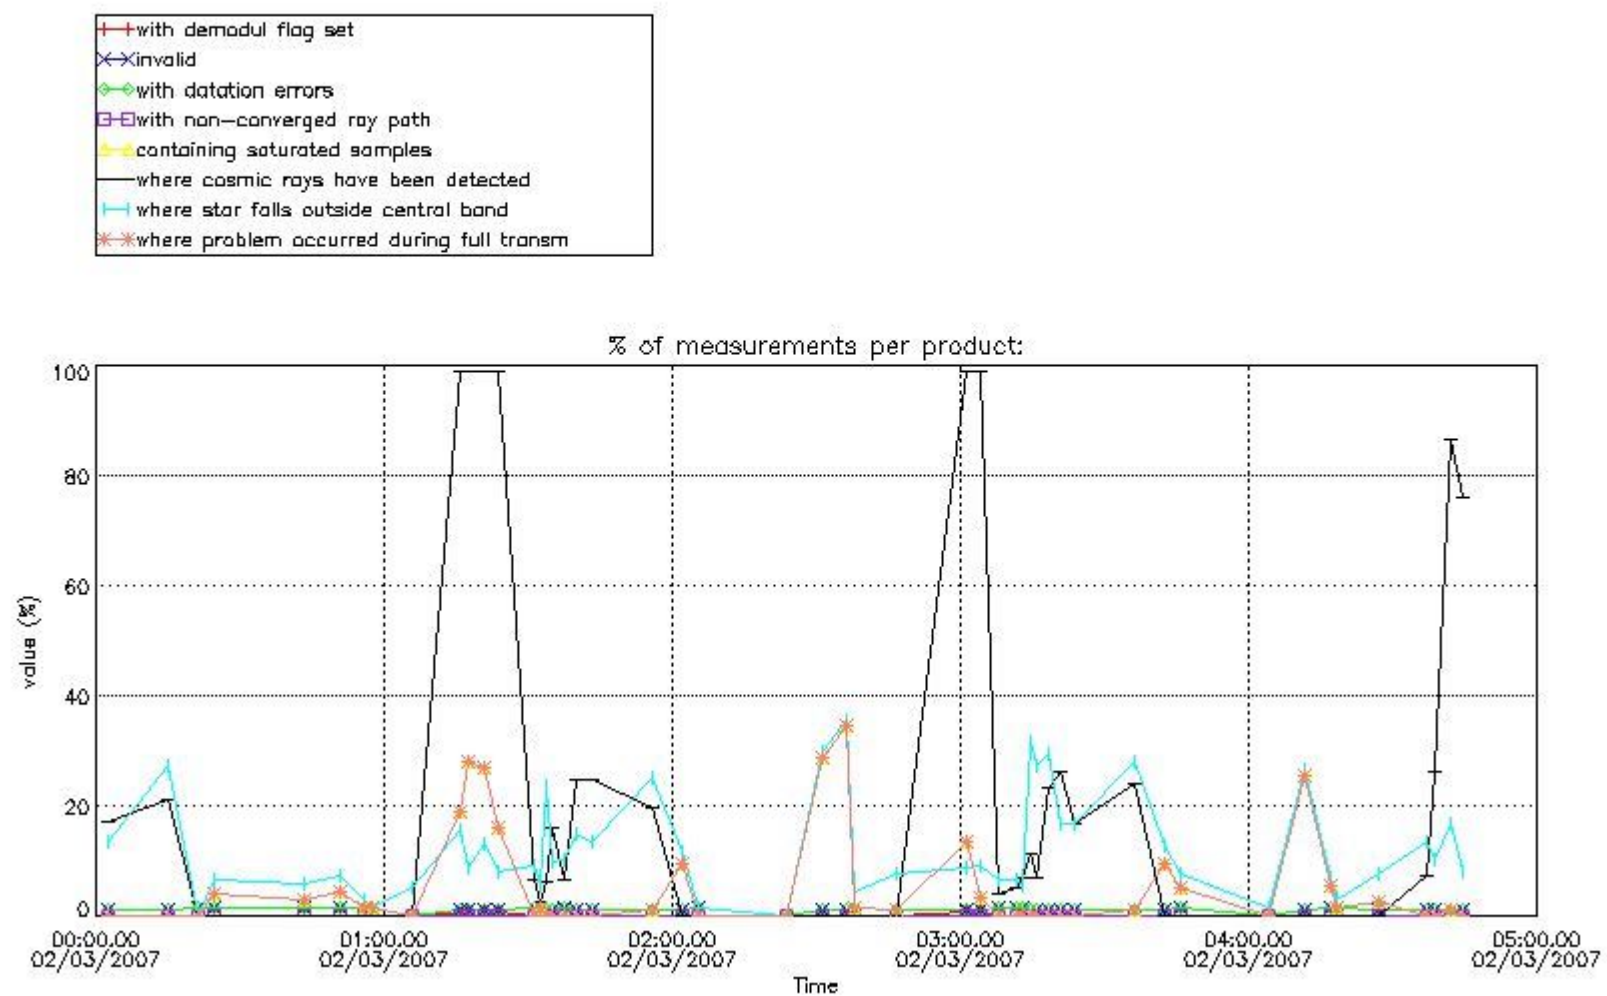

At least one measurement with demodulation flag set:	18.0000 %
Reference spectrum computed from DB:	0.00000 %
Reference spectrum with small number of measurements:	0.00000 %
SATU data not used:	0.00000 %

5.2 Plot quality information per product (time dependant)

5.3 Plot quality information per product (world map)