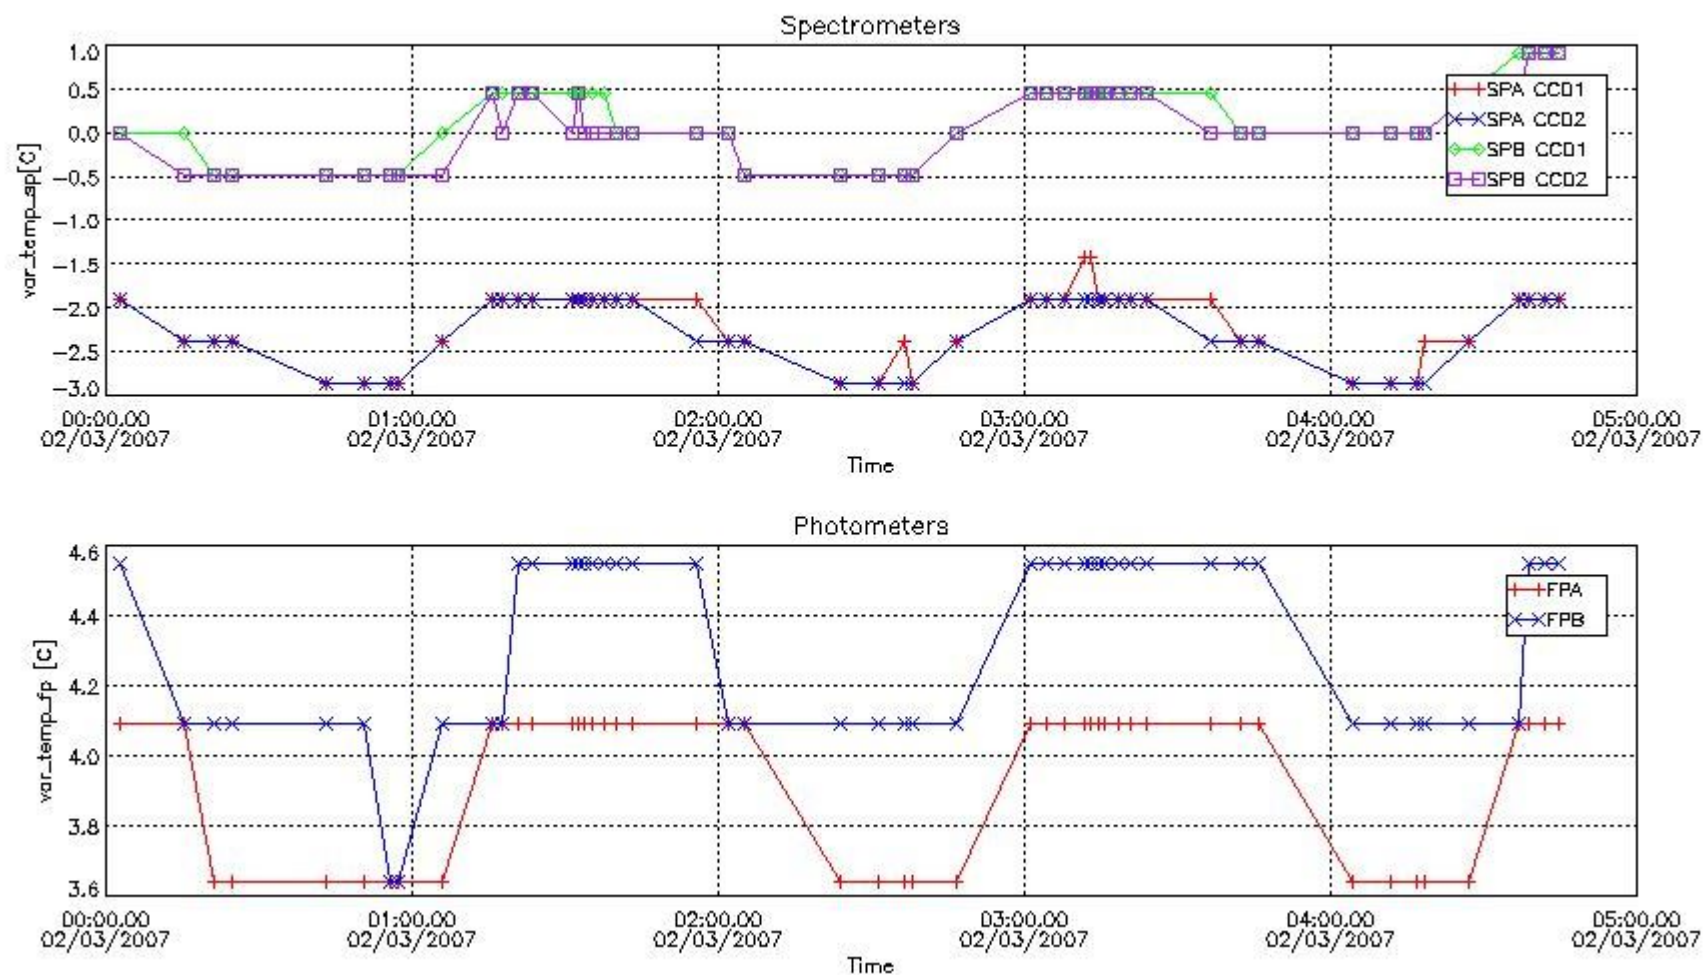

49	GOM_TRA_1PNPDE20070302_044154_00000452056_00047_26153_7651.N1	02-MAR-2007 04:41:54	Dark	44.500	38	20Eps Sgr	1.8360	11000.	89	26153	No
50	GOM_TRA_1PNPDE20070302_044447_00000442056_00047_26153_7652.N1	02-MAR-2007 04:44:47	Dark	44.000	25	35Lam Sco	1.6200	28000.	88	26153	No

3. Plot of GOMOS spectrometers and photometers temperatures from level 1b data

4. Overview of dark signal processing per product

The Dark Charge (DC) is a temperature-dependant signal added to the useful measurements and it is therefore subtracted from them during the processing. There are two phenomena that produce a continuous increase of the DC: the "hot pixels" (a pixel is "hot" when its DC exceeds by a significant amount its value measured on ground at the same temperature) and the "Random Telegraphic Signal" (abrupt change positive or negative of the CCD pixel signal, random in time, affecting only the DC part of the signal and not the photon generated signal).

In this section a list of products that did not use the Dark Sky Area (DSA) observation for the DC computation is given. It is also provided the mean DC plot per product for dark limb products with no error flag set.

4.1 All products used the DSA observation for the DC computation

4.2 Plot of mean dark charges per product: only products in DARK limb conditions without errors are used