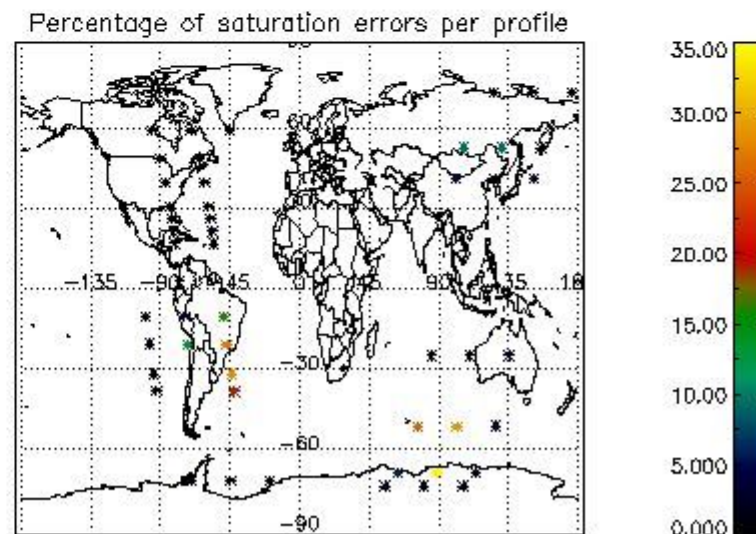

6. Statistics and plot of tangent altitude of the last measurement (DARK & BRIGHT products without errors)

6.1 Statistics on tangent altitude lost:

Statistics	DARK	BRIGHT	TWILIGHT
Mean:	16.188	19.965	NaN
St. deviation:	4.8452	6.6808	NaN
Maximum:	21.633	29.726	NaN
Minimum:	5.1281	3.7210	NaN
Number of data:	23.000	21.000	NaN

6.2 Plot for DARK limb products