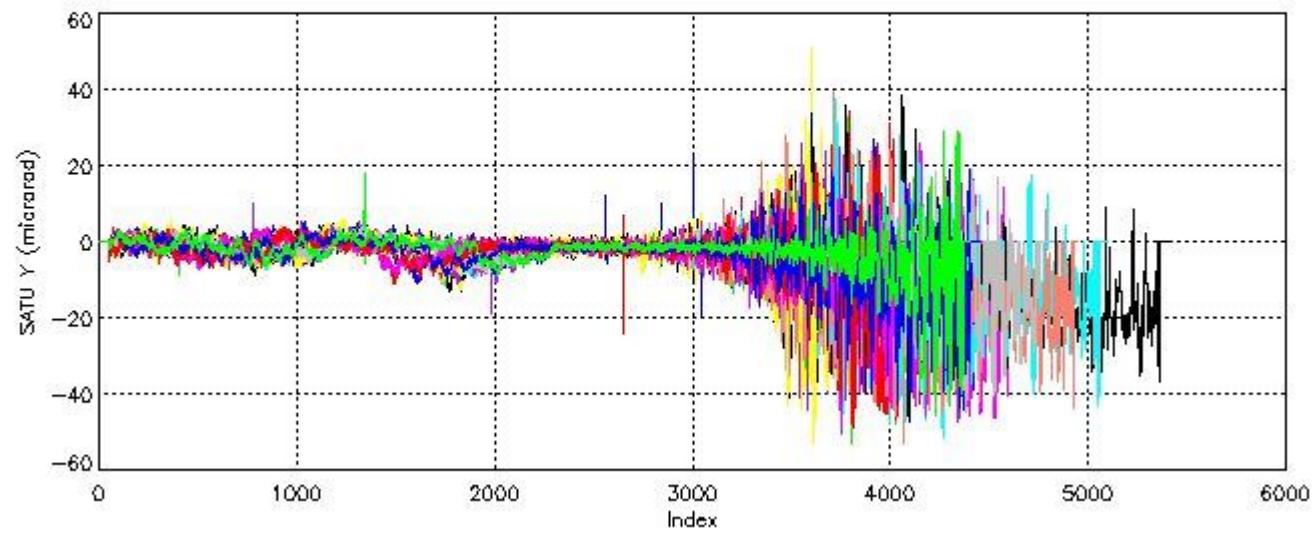

7.2 Statistics on SATU Noise Equivalent Angle (NEA) for DARK (D) and BRIGHT (B) products above 105 kms

The Star Acquisition and Tracking Unit (it is the CCD that tracks the star while it is occulted) Noise Equivalent Angle consists of the statistical angular variation of the SATU data above the atmosphere.

Statistics (in microradians) above 105 km are computed for every occultation, giving four values per occultation: one in the 'X' direction and one in the 'Y' direction for dark and bright limbs. A mean value per day in every direction and limb is calculated and monitored in order to assess instrument performance in terms of star pointing.

7.2.1 SATU NEA Statistics (table)

Statistics	SATU X (D)	SATU Y (D)	SATU X (B)	SATU Y (B)
Mean:	0.14829	-1.4400	0.0093328	-1.3216
St. deviation:	0.53541	1.9165	0.73354	2.2327
Maximum:	5.6000	10.200	5.4000	6.1000
Minimum:	-3.2000	-9.0000	-5.5000	-9.0000