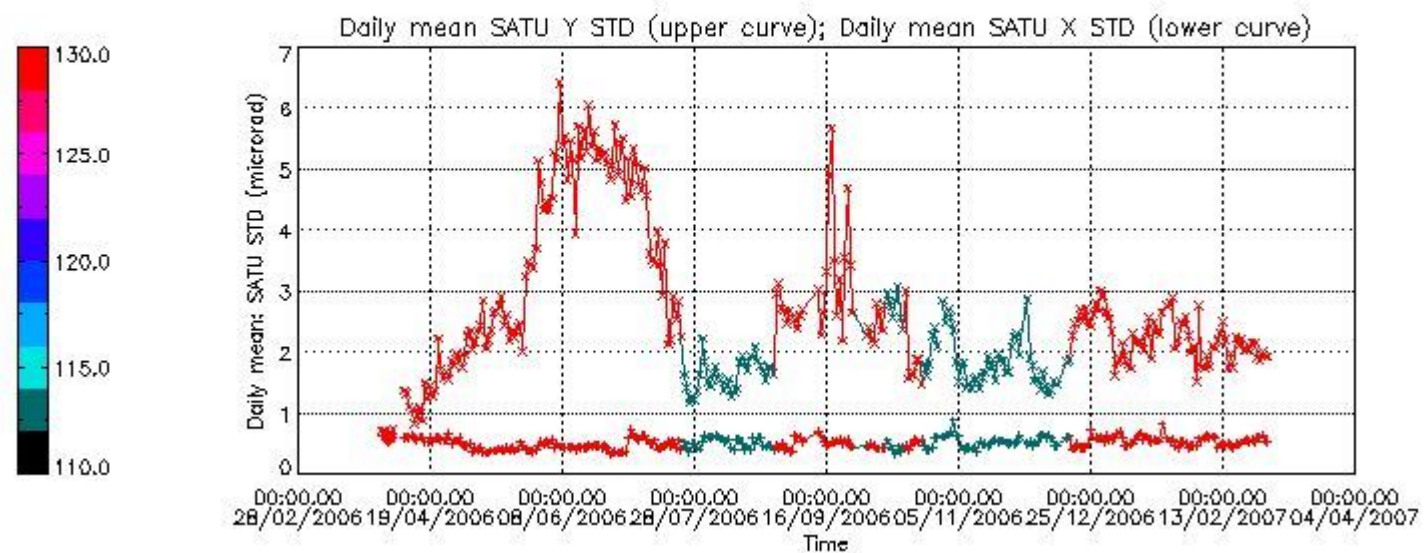

Number of data:	22100.	22100.	17700.	17700.

7.2.2 Trend of daily SATU NEA St. deviation since 1st April 2006 (dark limb)

The long term trend of the SATU 'X' and 'Y' standard deviations should be constant during the whole mission.

The colorbar represents the start tangent altitude (km) of the occultations.

Upper curve: STD of SATU Y axis

Lower curve: STD of SATU X axis

8. Auxiliary Data Files used for the production reported in section 2.4

The number reported in the third column indicates since which file (see list in section 2.4) the corresponding auxiliary file has been used. The fourth column is the date of those product files.

Type	Auxiliary Filename	Used since product	Used since product date
INST_PHYS_CHARACTERISTICS	GOM_INS_AXNIEC20050627_150713_20030716_120000_20100101_000000	1	02-MAR-2007 00:02:36
CALIBRATION_DATABASE	GOM_CAL_AXVIEC20070221_092417_20070220_000000_20100101_000000	1	02-MAR-2007 00:02:36
LEVEL-1B_PROC_CONFIG	GOM_PR1_AXNIEC20050627_151042_20020301_000000_20100101_000000	1	02-MAR-2007 00:02:36
STAR_CATALOGUE	GOM_CAT_AXVIEC20020121_161009_20020101_000000_20200101_000000	1	02-MAR-2007 00:02:36
STELLAR_SPECTRA_DATABANK	GOM_STS_AXNIEC20040308_103538_20020101_160000_20100101_000000	1	02-MAR-2007 00:02:36
ECMWF_FILE	AUX_ECF_AXNECM20070301_062110_20070301_210000_20070302_090000	1	02-MAR-2007 00:02:36
ECMWF_FILE	AUX_ECF_AXNECM20070301_181822_20070302_030000_20070302_150000	43	02-MAR-2007 04:11:51
OPTIONAL_ECMWF_FILE	MISSING	1	02-MAR-2007 00:02:36
ORBIT_DATA_FILE	AUX_FPO_AXVPDS20070301_233822_20070301_184407_20070311_201020	1	02-MAR-2007 00:02:36