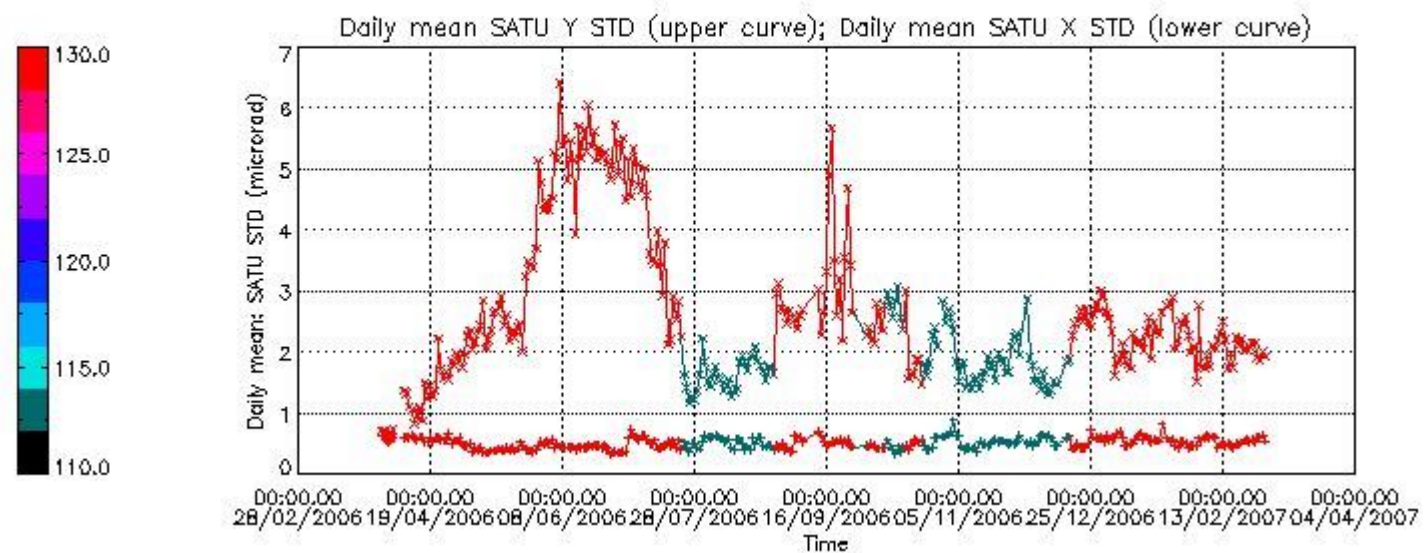

Number of data:	30650.	30650.	10300.	10300.

7.2.2 Trend of daily SATU NEA St. deviation since 1st April 2006 (dark limb)

The long term trend of the SATU 'X' and 'Y' standard deviations should be constant during the whole mission.

The colorbar represents the start tangent altitude (km) of the occultations.

Upper curve: STD of SATU Y axis

Lower curve: STD of SATU X axis

8. Auxiliary Data Files used for the production reported in section 2.4

The number reported in the third column indicates since which file (see list in section 2.4) the corresponding auxiliary file has been used. The fourth column is the date of those product files.

Type	Auxiliary Filename	Used since product	Used since product date
INST_PHYS_CHARACTERISTICS	GOM_INS_AXNIEC20050627_150713_20030716_120000_20100101_000000	1	01-MAR-2007 00:06:38
CALIBRATION_DATABASE	GOM_CAL_AXVIEC20070221_092417_20070220_000000_20100101_000000	1	01-MAR-2007 00:06:38
LEVEL-1B_PROC_CONFIG	GOM_PR1_AXNIEC20050627_151042_20020301_000000_20100101_000000	1	01-MAR-2007 00:06:38
STAR_CATALOGUE	GOM_CAT_AXVIEC20020121_161009_20020101_000000_20200101_000000	1	01-MAR-2007 00:06:38
STELLAR_SPECTRA_DATABANK	GOM_STS_AXNIEC20040308_103538_20020101_160000_20100101_000000	1	01-MAR-2007 00:06:38
ECMWF_FILE	AUX_ECF_AXNECM20070228_062111_20070228_210000_20070301_090000	1	01-MAR-2007 00:06:38
ECMWF_FILE	AUX_ECF_AXNECM20070228_181115_20070301_030000_20070301_150000	34	01-MAR-2007 03:07:56
OPTIONAL_ECMWF_FILE	MISSING	1	01-MAR-2007 00:06:38
ORBIT_DATA_FILE	DOR_NAV_OPNPDE20070228_222153_000057382056_00029_26135_2878.N1	1	01-MAR-2007 00:06:38
ORBIT_DATA_FILE	DOR_NAV_OPNPDE20070301_000250_000057382056_00030_26136_2879.N1	19	01-MAR-2007 01:47:14
ORBIT_DATA_FILE	DOR_NAV_OPNPDE20070301_013828_000041442056_00031_26137_2880.N1	34	01-MAR-2007 03:07:56