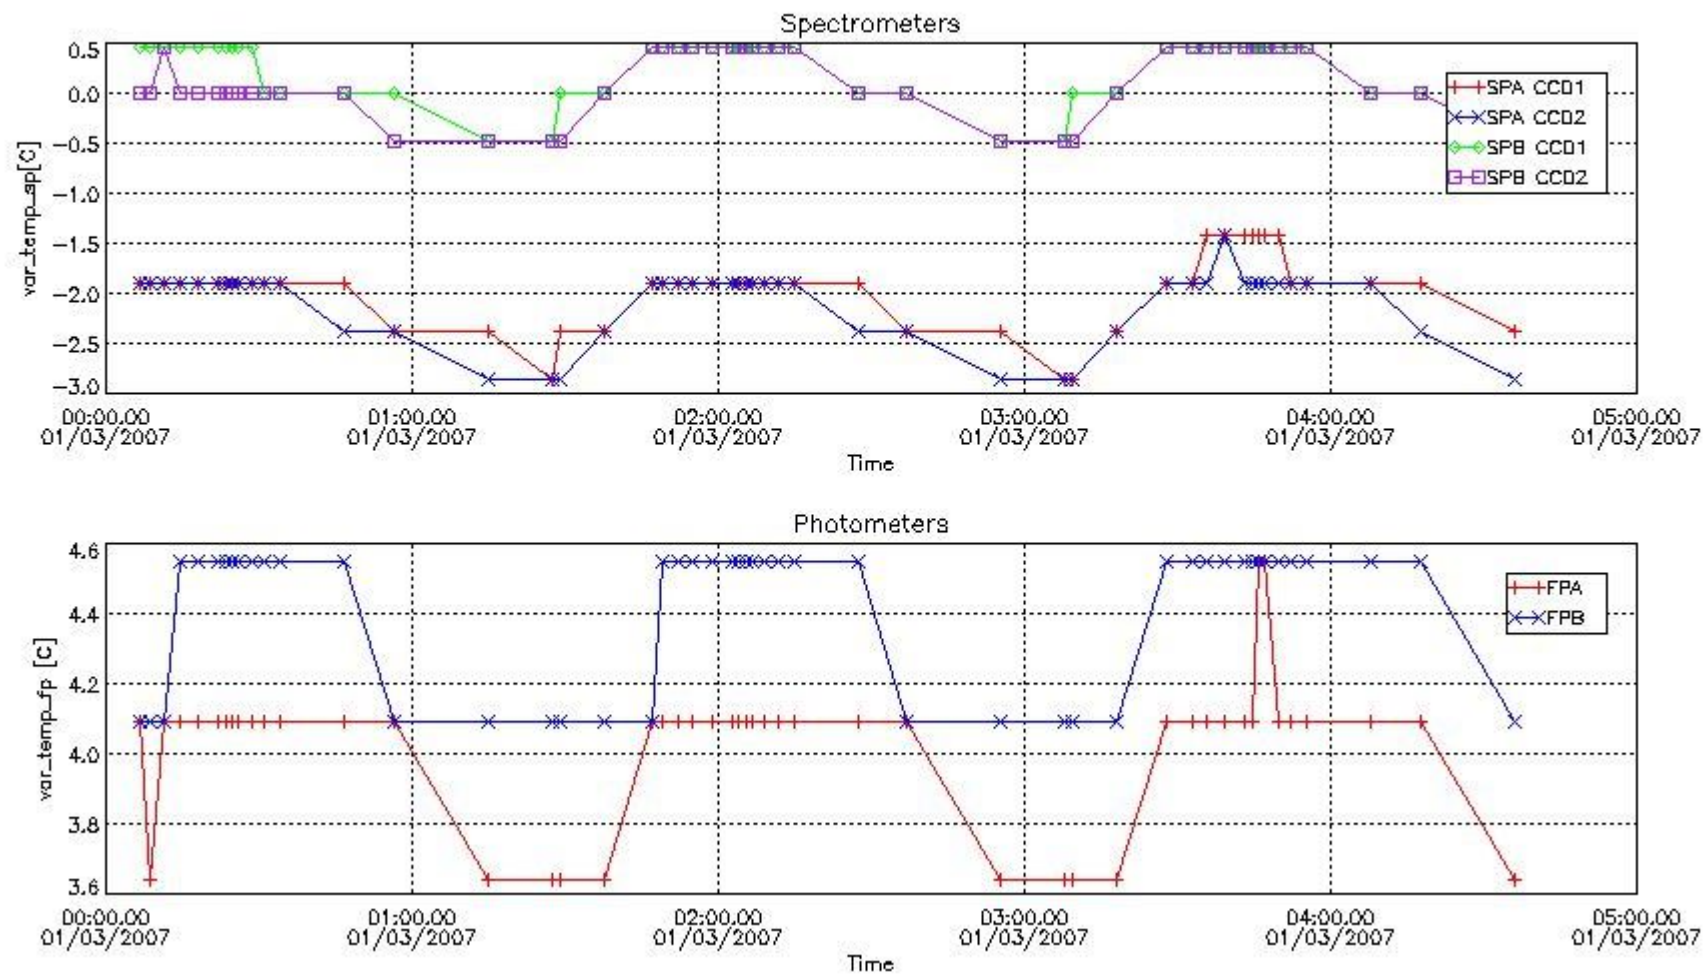

48	GOM_TRA_1PNPDE20070301_040756_000000472056_00033_26139_6415.N1	01-MAR-2007 04:07:56	Twilight_stray	46.500	48	30Alp Hya	1.9770	4100.0	93	26139	No
49	GOM_TRA_1PNPDE20070301_041729_000000382056_00033_26139_6416.N1	01-MAR-2007 04:17:29	Bright	38.000	166	17Eps Leo	2.9800	6000.0	76	26139	No
50	GOM_TRA_1PNPDE20070301_043557_000000372056_00033_26139_6417.N1	01-MAR-2007 04:35:57	Bright	36.500	49	1Alp UMi	1.9900	6300.0	73	26139	No

3. Plot of GOMOS spectrometers and photometers temperatures from level 1b data

4. Overview of dark signal processing per product

The Dark Charge (DC) is a temperature-dependant signal added to the useful measurements and it is therefore subtracted from them during the processing. There are two phenomena that produce a continuous increase of the DC: the "hot pixels" (a pixel is "hot" when its DC exceeds by a significant amount its value measured on ground at the same temperature) and the "Random Telegraphic Signal" (abrupt change positive or negative of the CCD pixel signal, random in time, affecting only the DC part of the signal and not the photon generated signal).

In this section a list of products that did not use the Dark Sky Area (DSA) observation for the DC computation is given. It is also provided the mean DC plot per product for dark limb products with no error flag set.

4.1 All products used the DSA observation for the DC computation

4.2 Plot of mean dark charges per product: only products in DARK limb conditions without errors are used