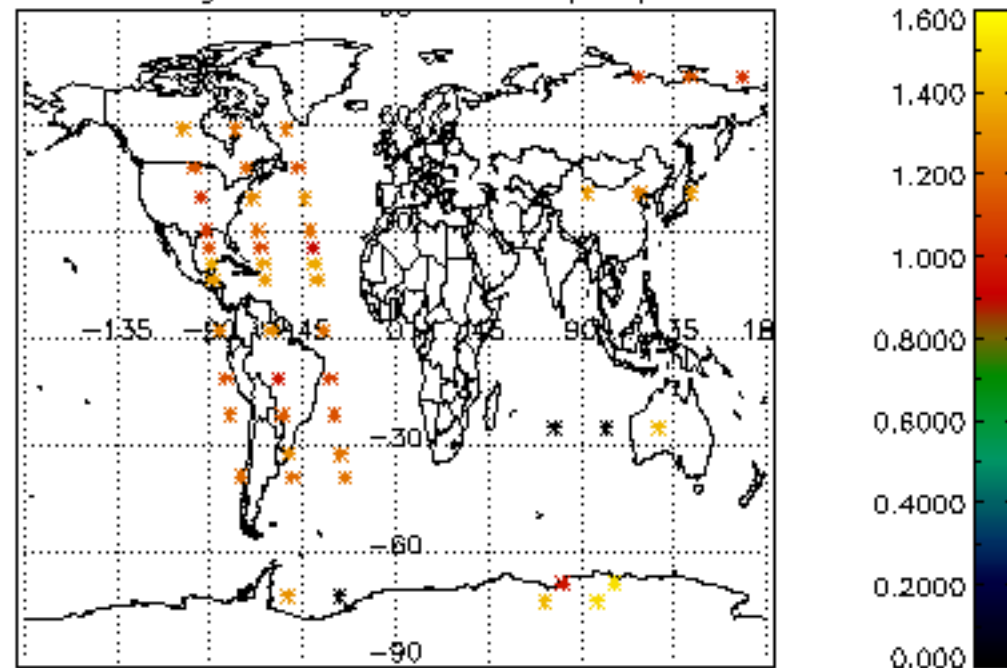

Percentage of datation errors per profile