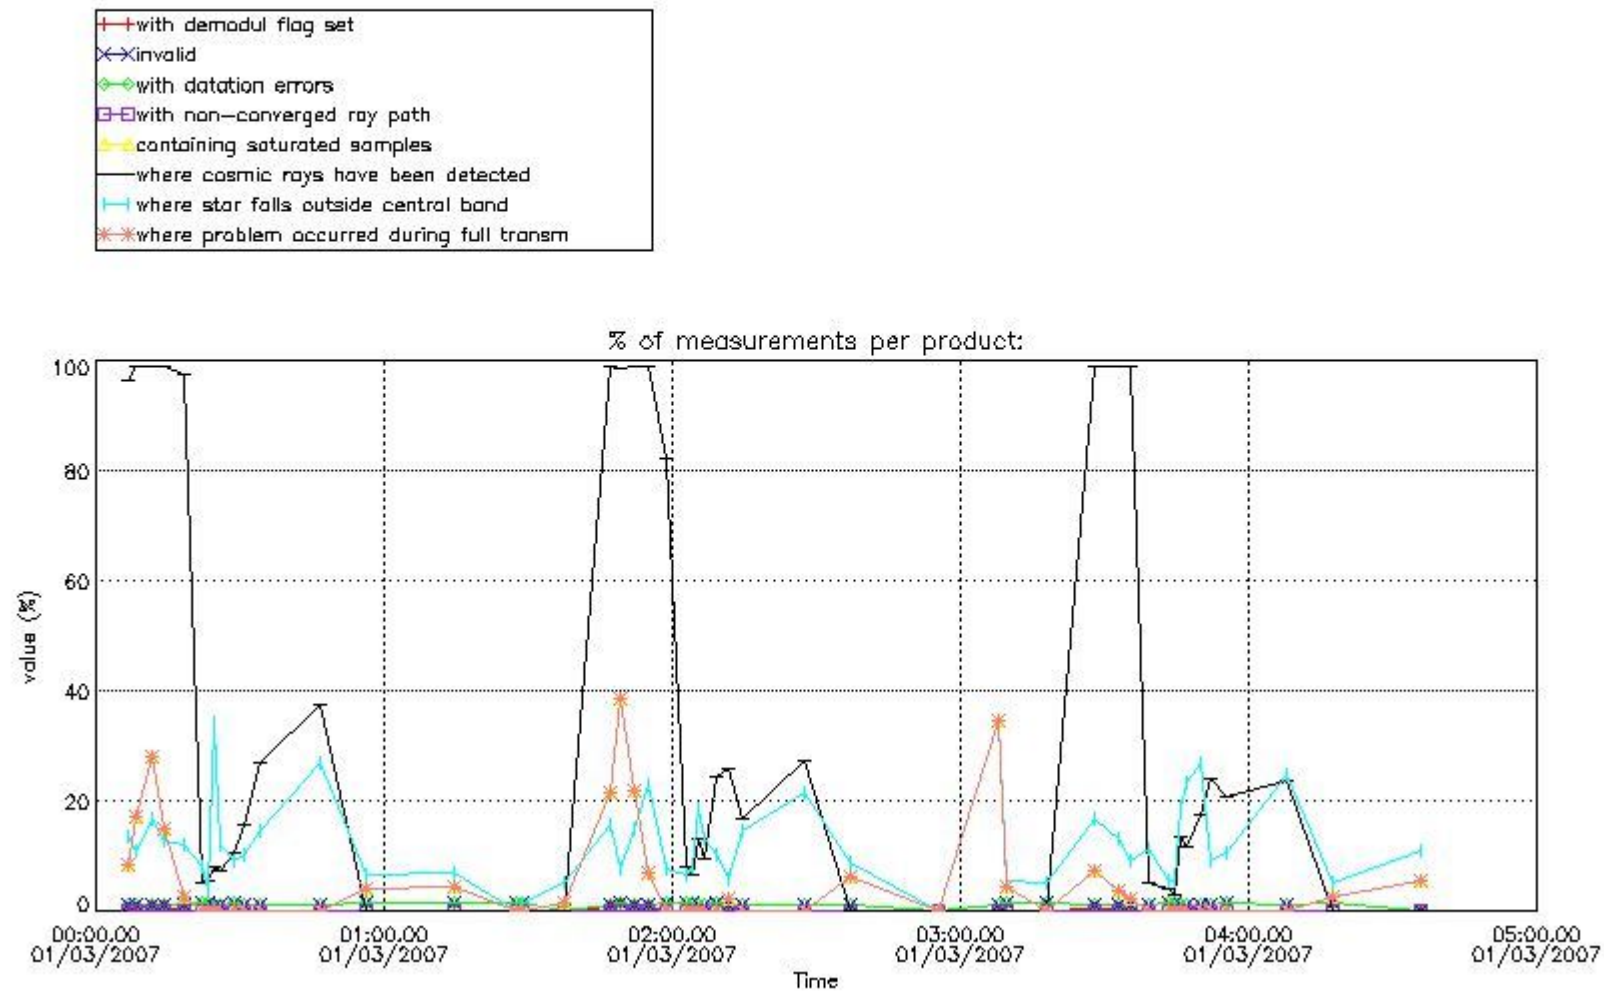

At least one measurement with demodulation flag set:	26.0000 %
Reference spectrum computed from DB:	0.00000 %
Reference spectrum with small number of measurements:	0.00000 %
SATU data not used:	0.00000 %

5.2 Plot quality information per product (time dependant)

5.3 Plot quality information per product (world map)