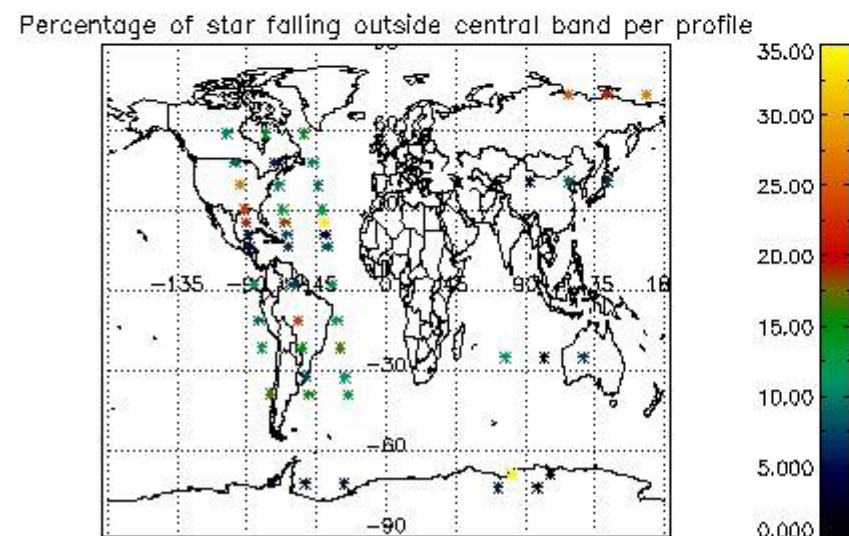

6. Statistics and plot of tangent altitude of the last measurement (DARK & BRIGHT products without errors)

6.1 Statistics on tangent altitude lost:

Statistics	DARK	BRIGHT	TWILIGHT
Mean:	16.599	20.986	NaN
St. deviation:	4.3060	6.1919	NaN
Maximum:	22.556	28.879	NaN
Minimum:	4.3549	3.8446	NaN
Number of data:	32.000	12.000	NaN

6.2 Plot for DARK limb products