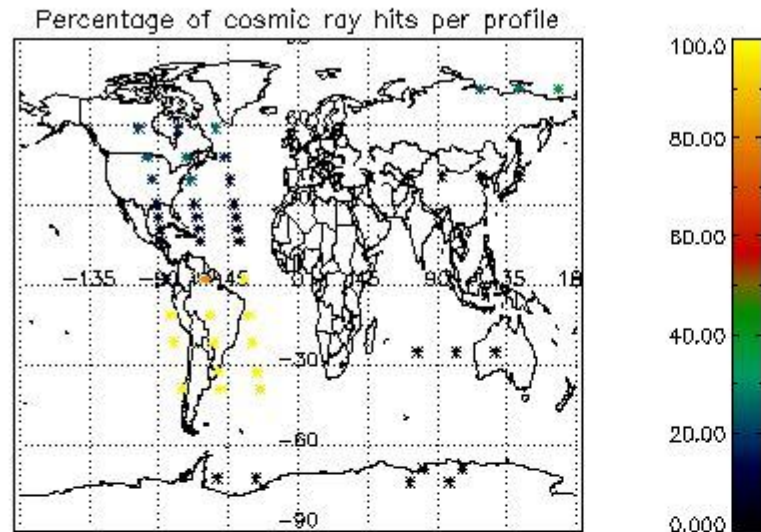

6. Statistics and plot of tangent altitude of the last measurement (DARK & BRIGHT products without errors)

6.1 Statistics on tangent altitude lost:

Statistics	DARK	BRIGHT	TWILIGHT
Mean:	16.599	20.986	NaN
St. deviation:	4.3060	6.1919	NaN
Maximum:	22.556	28.879	NaN
Minimum:	4.3549	3.8446	NaN
Number of data:	32.000	12.000	NaN

6.2 Plot for DARK limb products