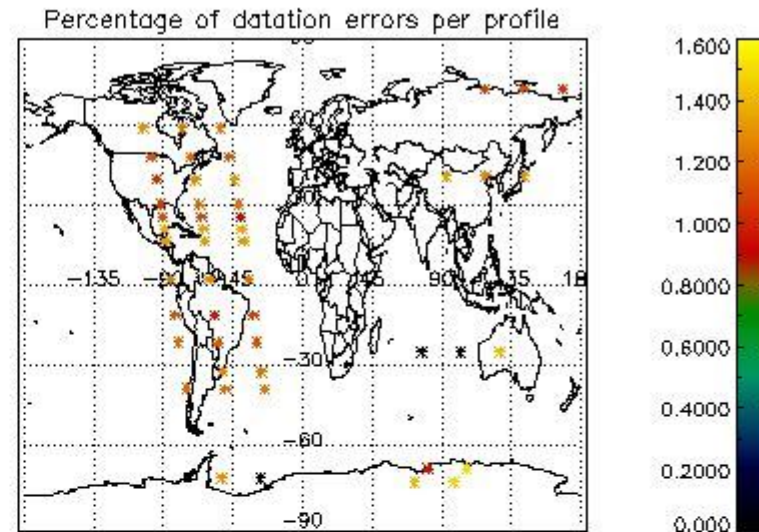

6. Statistics and plot of tangent altitude of the last measurement (DARK & BRIGHT products without errors)

6.1 Statistics on tangent altitude lost:

Statistics	DARK	BRIGHT	TWILIGHT
Mean:	16.599	20.986	NaN
St. deviation:	4.3060	6.1919	NaN
Maximum:	22.556	28.879	NaN
Minimum:	4.3549	3.8446	NaN
Number of data:	32.000	12.000	NaN

6.2 Plot for DARK limb products