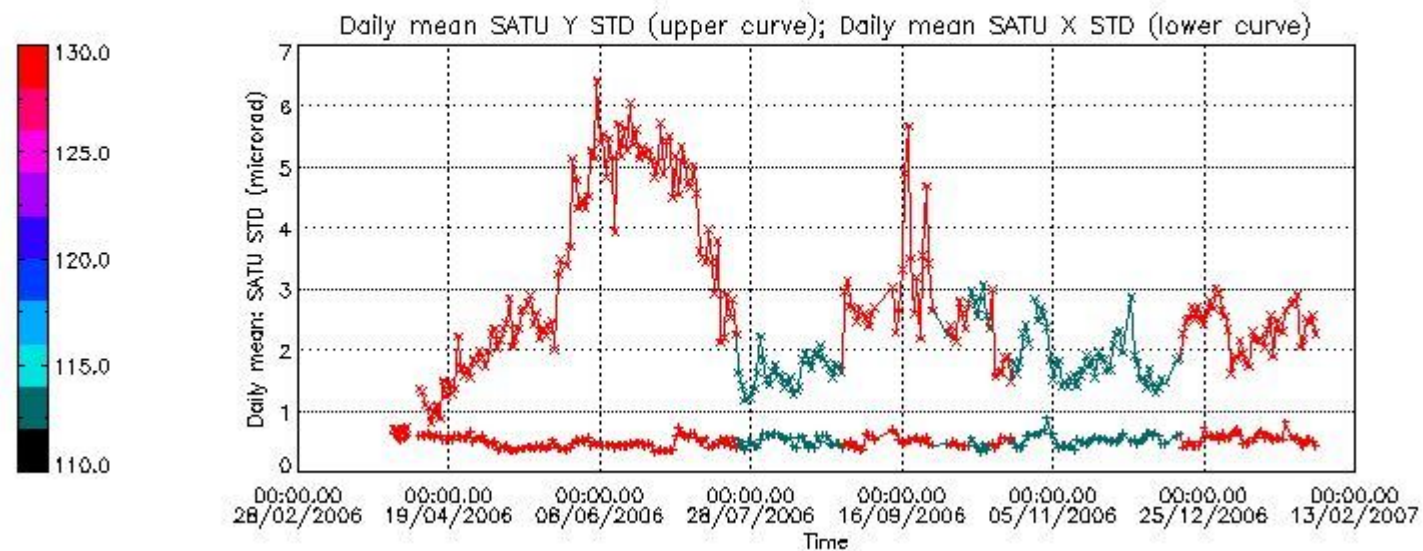

Number of data:	18350.	18350.	10900.	10900.

7.2.2 Trend of daily SATU NEA St. deviation since 1st April 2006 (dark limb)

The long term trend of the SATU 'X' and 'Y' standard deviations should be constant during the whole mission.

The colorbar represents the start tangent altitude (km) of the occultations.

Upper curve: STD of SATU Y axis

Lower curve: STD of SATU X axis

8. Auxiliary Data Files used for the production reported in section 2.4

The number reported in the third column indicates since which file (see list in section 2.4) the corresponding auxiliary file has been used. The fourth column is the date of those product files.

Type	Auxiliary Filename	Used since product	Used since product date
INST_PHYS_CHARACTERISTICS	GOM_INS_AXNIEC20050627_150713_20030716_120000_20100101_000000	1	31-JAN-2007 00:00:06
CALIBRATION_DATABASE	GOM_CAL_AXVIEC20070129_101958_20070128_000000_20100101_000000	1	31-JAN-2007 00:00:06
LEVEL-1B_PROC_CONFIG	GOM_PR1_AXNIEC20050627_151042_20020301_000000_20100101_000000	1	31-JAN-2007 00:00:06
STAR_CATALOGUE	GOM_CAT_AXVIEC20020121_161009_20020101_000000_20200101_000000	1	31-JAN-2007 00:00:06
STELLAR_SPECTRA_DATABANK	GOM_STS_AXNIEC20040308_103538_20020101_160000_20100101_000000	1	31-JAN-2007 00:00:06
ECMWF_FILE	AUX_ECF_AXNECM20070130_062134_20070130_210000_20070131_090000	1	31-JAN-2007 00:00:06
OPTIONAL_ECMWF_FILE	MISSING	1	31-JAN-2007 00:00:06
ORBIT_DATA_FILE	DOR_NAV_OPNPDE20070130_204455_000063762055_00114_25719_2689.N1	1	31-JAN-2007 00:00:06
ORBIT_DATA_FILE	DOR_NAV_OPNPDE20070130_223630_000057382055_00115_25720_2690.N1	5	31-JAN-2007 00:21:55
ORBIT_DATA_FILE	DOR_NAV_OPNPDE20070131_001727_000054192055_00116_25721_2691.N1	31	31-JAN-2007 01:57:25