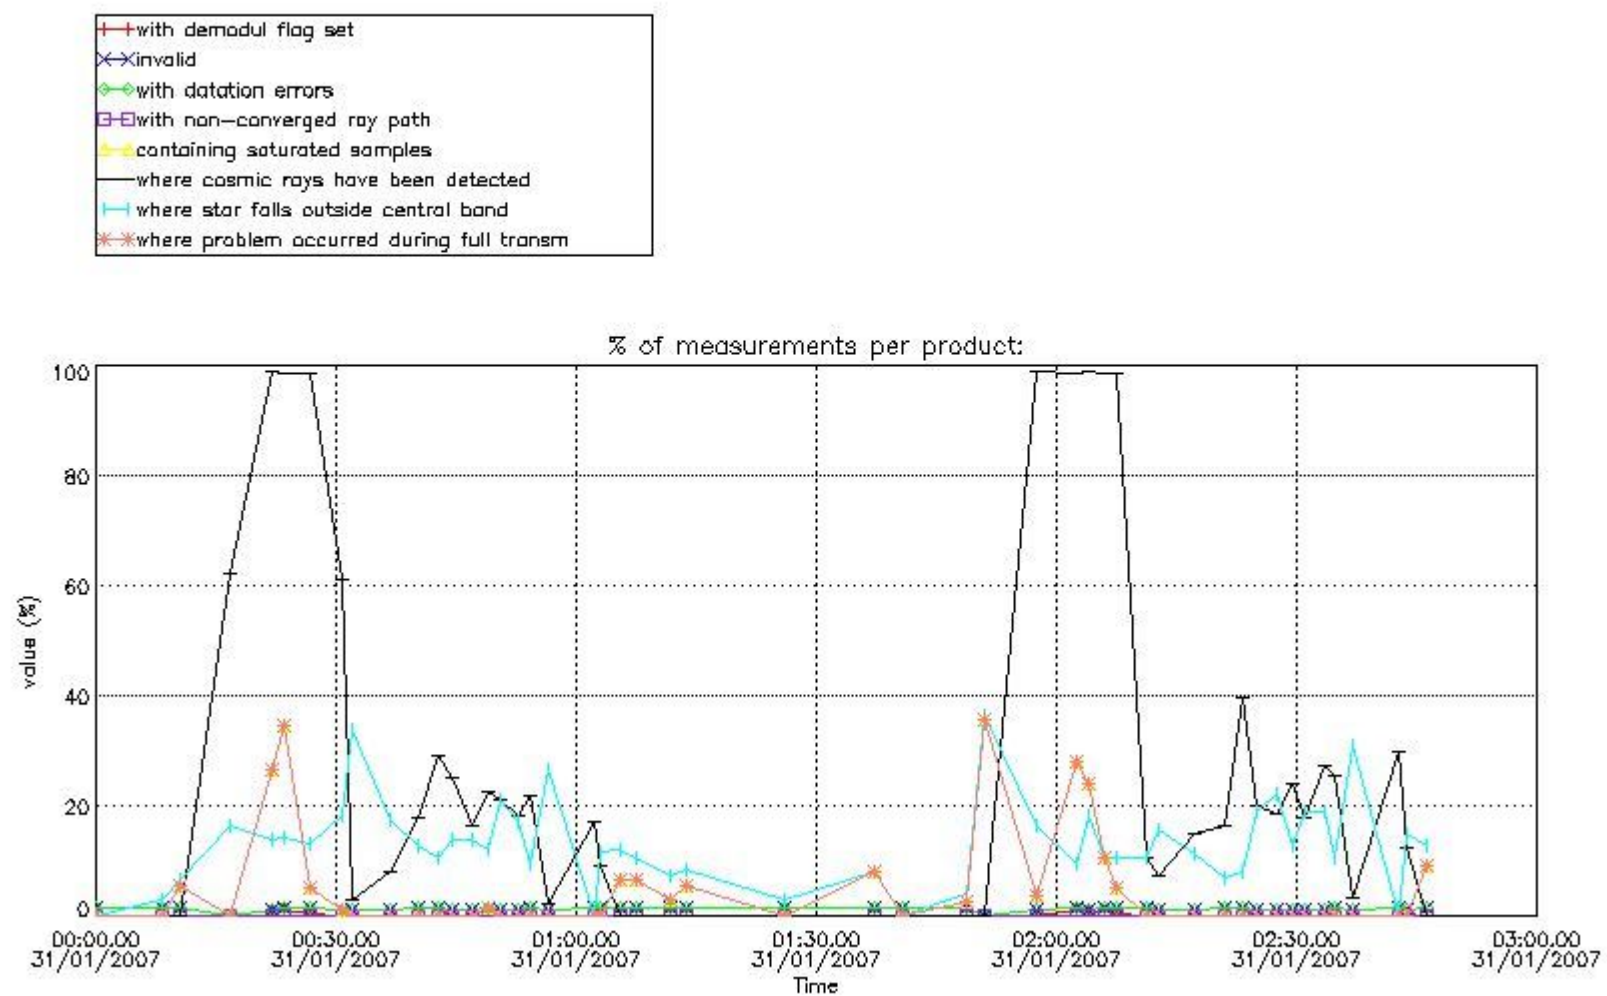

At least one measurement with demodulation flag set:	34.0000 %
Reference spectrum computed from DB:	0.00000 %
Reference spectrum with small number of measurements:	0.00000 %
SATU data not used:	0.00000 %

5.2 Plot quality information per product (time dependant)

5.3 Plot quality information per product (world map)