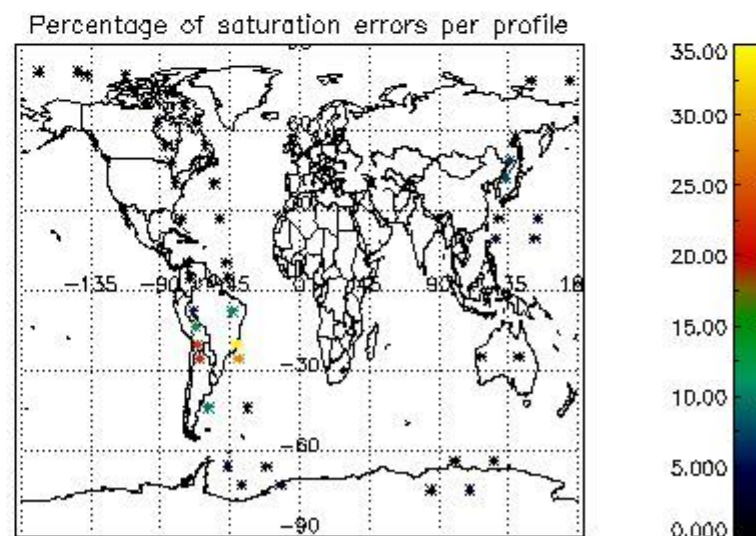

6. Statistics and plot of tangent altitude of the last measurement (DARK & BRIGHT products without errors)

6.1 Statistics on tangent altitude lost:

Statistics	DARK	BRIGHT	TWILIGHT
Mean:	16.365	22.861	NaN
St. deviation:	3.0404	3.5650	NaN
Maximum:	19.946	28.728	NaN
Minimum:	7.6293	16.103	NaN
Number of data:	21.000	16.000	NaN

6.2 Plot for DARK limb products