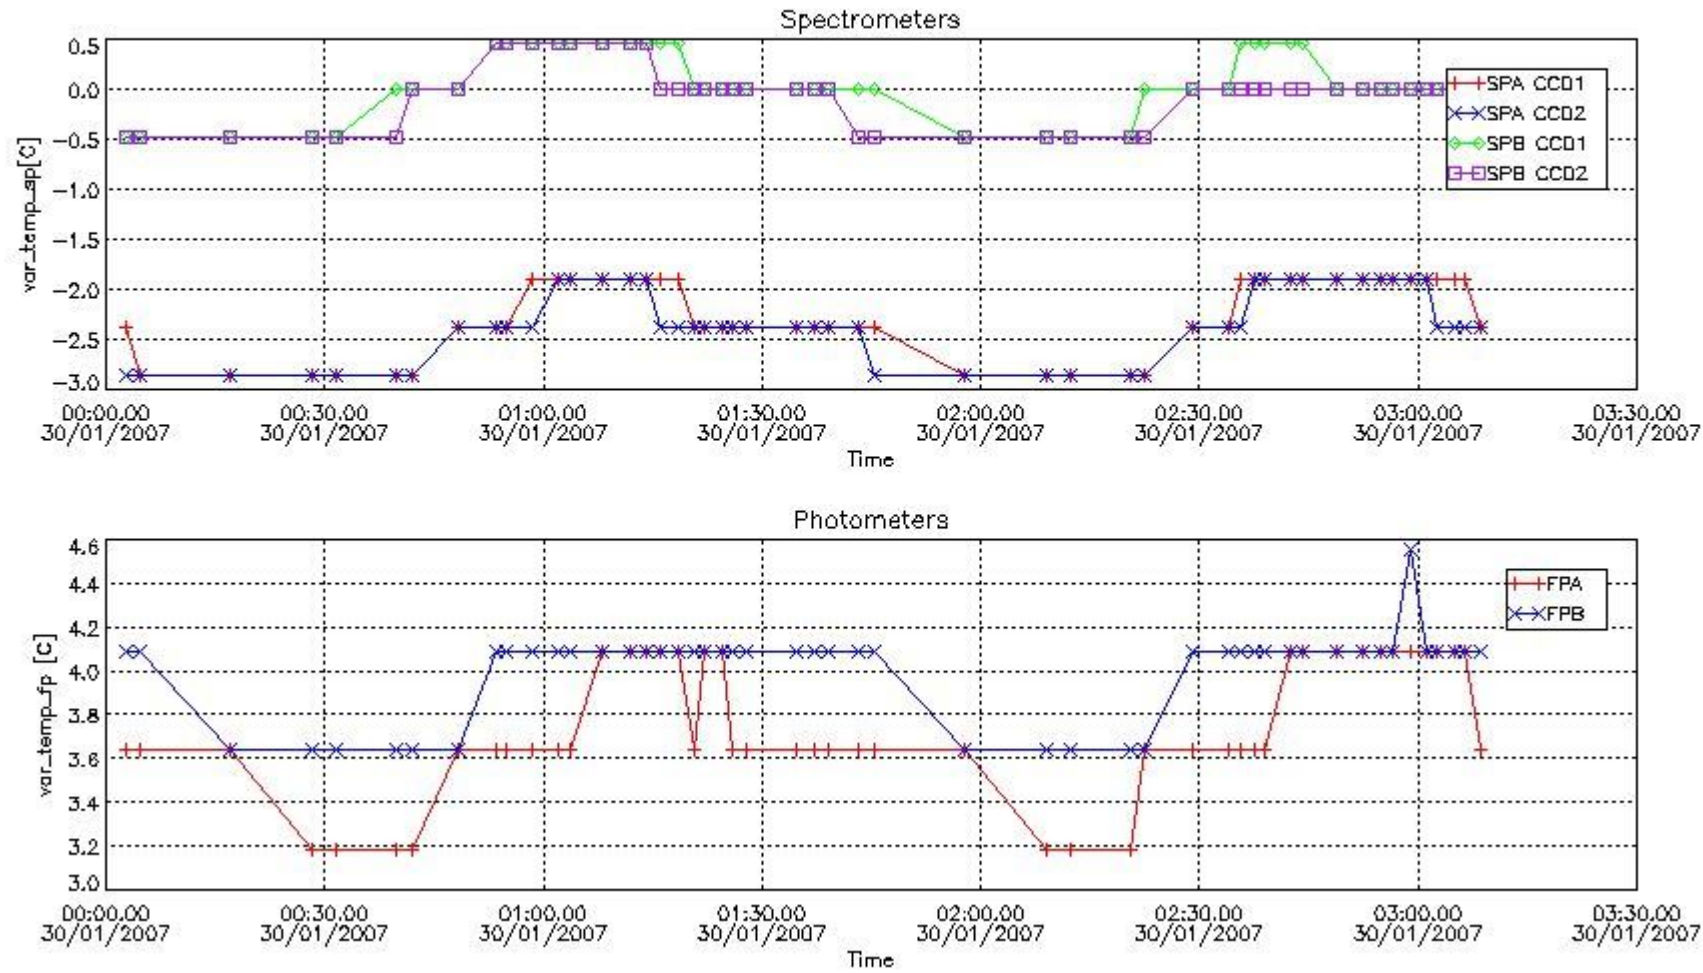

4. Overview of dark signal processing per product

The Dark Charge (DC) is a temperature-dependant signal added to the useful measurements and it is therefore subtracted from them during the processing. There are two phenomena that produce a continuous increase of the DC: the "hot pixels" (a pixel is "hot" when its DC exceeds by a significant amount its value measured on ground at the same temperature) and the "Random Telegraphic Signal" (abrupt change positive or negative of the CCD pixel signal, random in time, affecting only the DC part of the signal and not the photon generated signal).

In this section a list of products that did not use the Dark Sky Area (DSA) observation for the DC computation is given. It is also provided the mean DC plot per product for dark limb products with no error flag set.

4.1 All products used the DSA observation for the DC computation

4.2 Plot of mean dark charges per product: only products in DARK limb conditions without errors are used