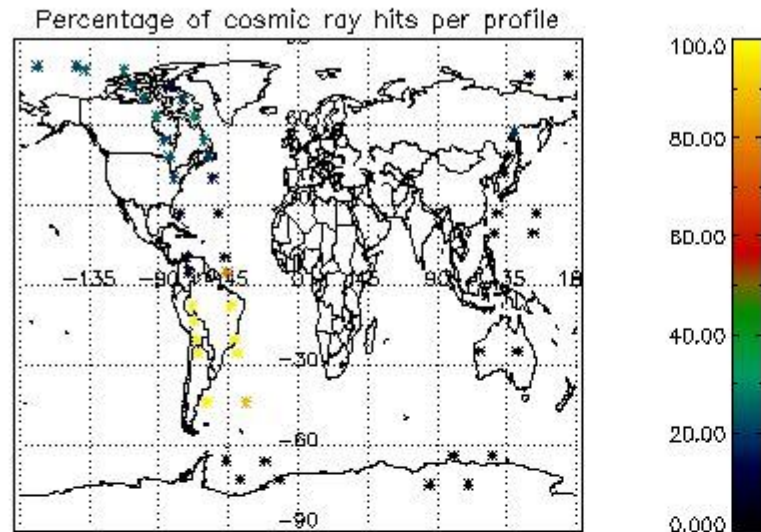

6. Statistics and plot of tangent altitude of the last measurement (DARK & BRIGHT products without errors)

6.1 Statistics on tangent altitude lost:

Statistics	DARK	BRIGHT	TWILIGHT
Mean:	16.365	22.861	NaN
St. deviation:	3.0404	3.5650	NaN
Maximum:	19.946	28.728	NaN
Minimum:	7.6293	16.103	NaN
Number of data:	21.000	16.000	NaN

6.2 Plot for DARK limb products