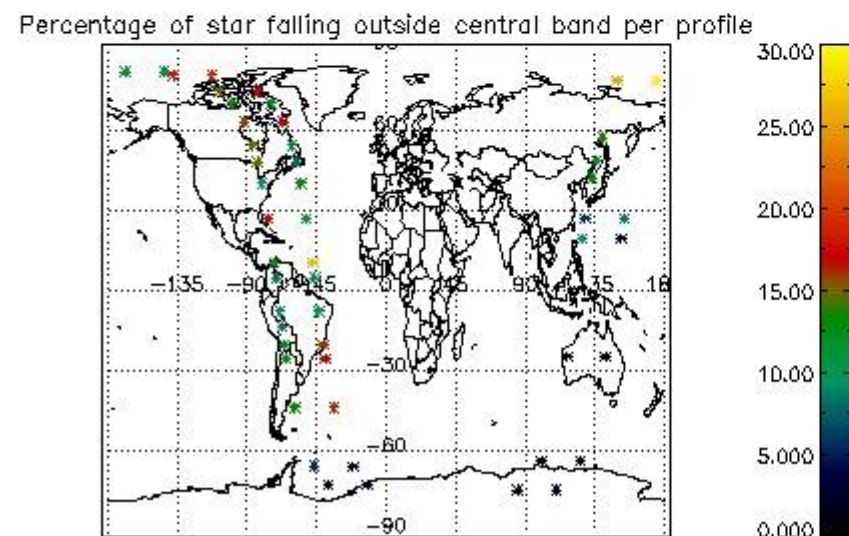

6. Statistics and plot of tangent altitude of the last measurement (DARK & BRIGHT products without errors)

6.1 Statistics on tangent altitude lost:

Statistics	DARK	BRIGHT	TWILIGHT
Mean:	16.365	22.861	NaN
St. deviation:	3.0404	3.5650	NaN
Maximum:	19.946	28.728	NaN
Minimum:	7.6293	16.103	NaN
Number of data:	21.000	16.000	NaN

6.2 Plot for DARK limb products