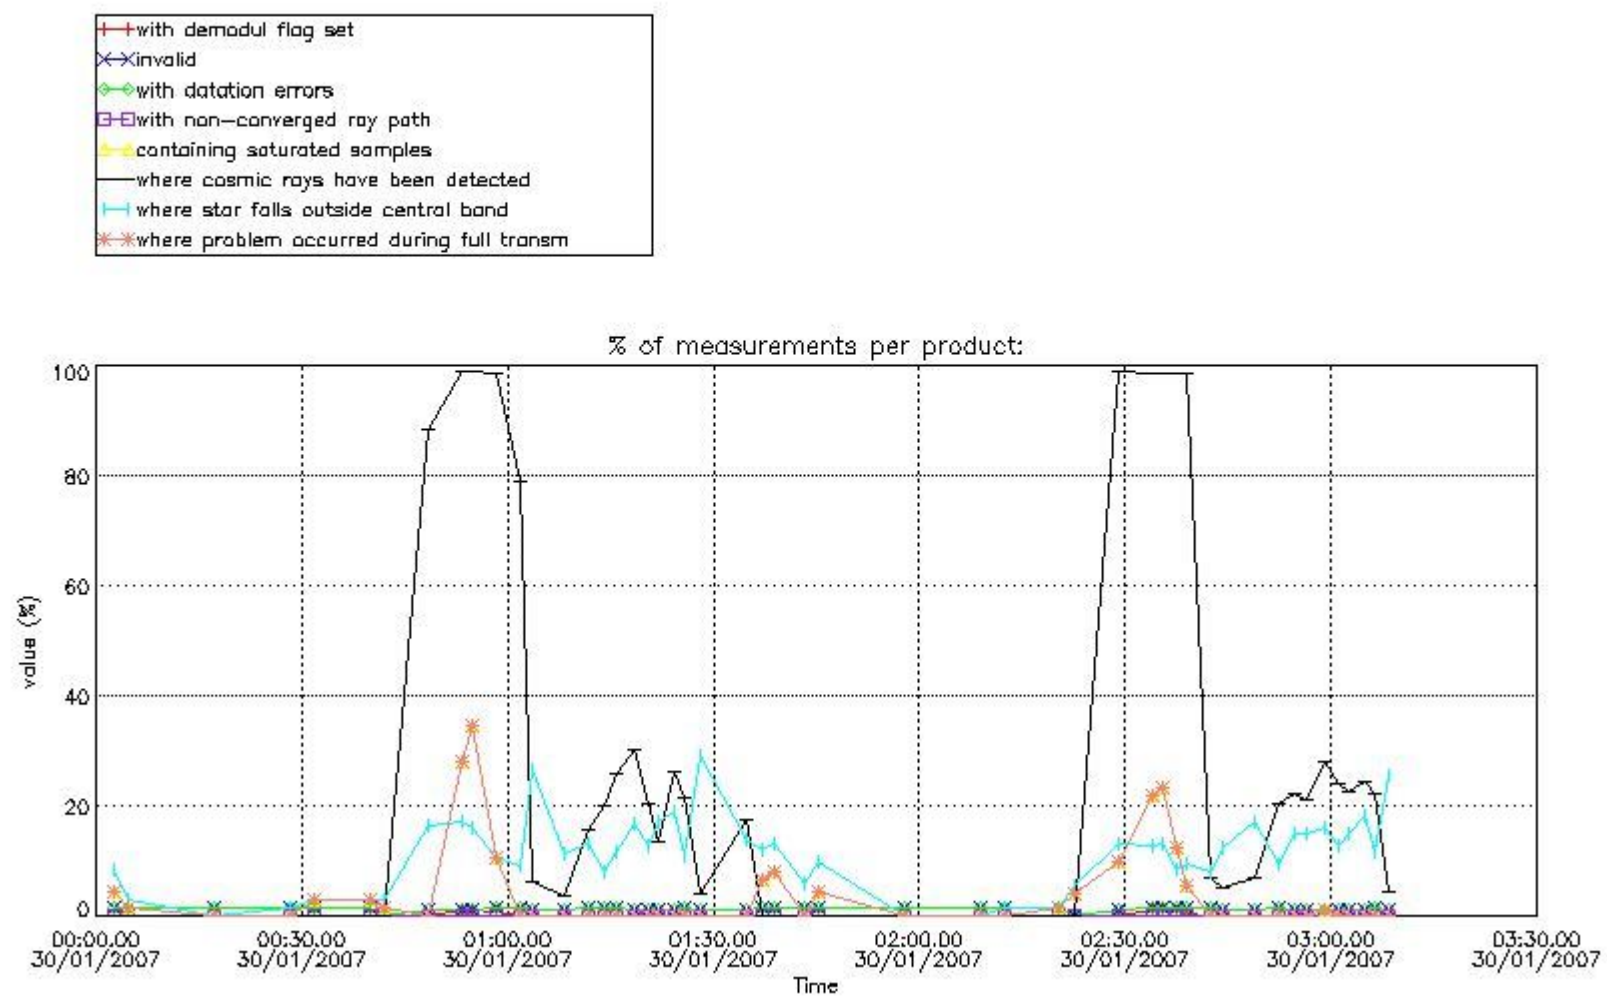

At least one measurement with demodulation flag set:	30.0000 %
Reference spectrum computed from DB:	0.00000 %
Reference spectrum with small number of measurements:	0.00000 %
SATU data not used:	0.00000 %

5.2 Plot quality information per product (time dependant)

5.3 Plot quality information per product (world map)