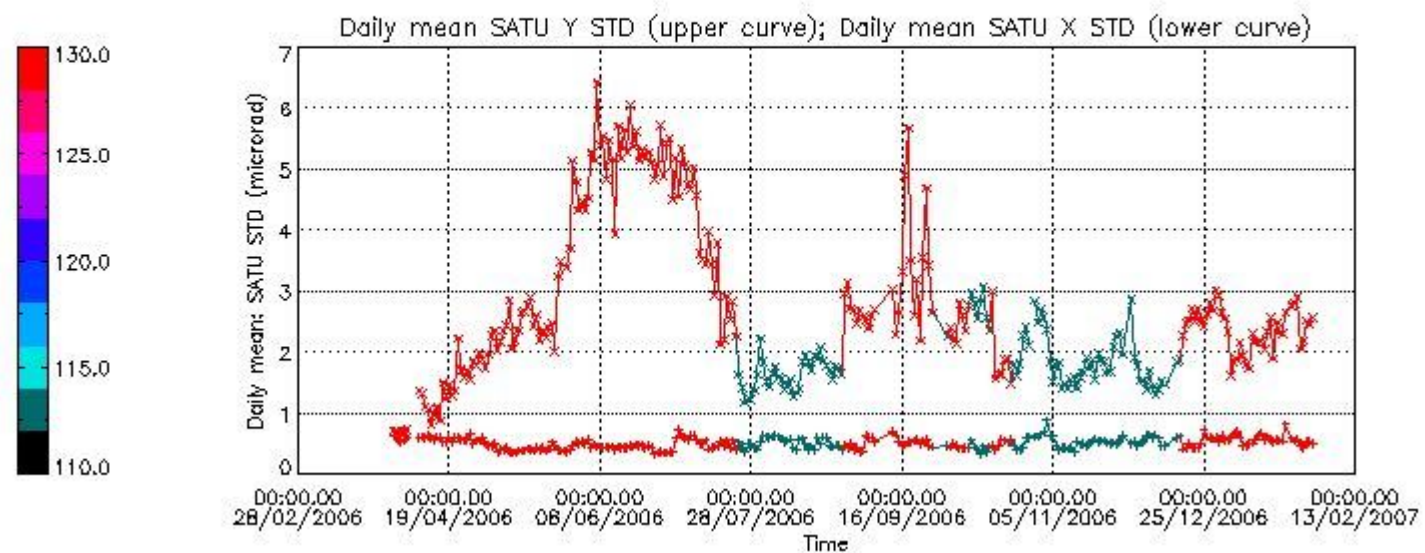

Number of data:	18150.	18150.	13100.	13100.

7.2.2 Trend of daily SATU NEA St. deviation since 1st April 2006 (dark limb)

The long term trend of the SATU 'X' and 'Y' standard deviations should be constant during the whole mission.

The colorbar represents the start tangent altitude (km) of the occultations.

Upper curve: STD of SATU Y axis

Lower curve: STD of SATU X axis

8. Auxiliary Data Files used for the production reported in section 2.4

The number reported in the third column indicates since which file (see list in section 2.4) the corresponding auxiliary file has been used. The fourth column is the date of those product files.

Type	Auxiliary Filename	Used since product	Used since product date
INST_PHYS_CHARACTERISTICS	GOM_INS_AXNIEC20050627_150713_20030716_120000_20100101_000000	1	30-JAN-2007 00:02:41
CALIBRATION_DATABASE	GOM_CAL_AXVIEC20070129_101958_20070128_000000_20100101_000000	1	30-JAN-2007 00:02:41
LEVEL-1B_PROC_CONFIG	GOM_PR1_AXNIEC20050627_151042_20020301_000000_20100101_000000	1	30-JAN-2007 00:02:41
STAR_CATALOGUE	GOM_CAT_AXVIEC20020121_161009_20020101_000000_20200101_000000	1	30-JAN-2007 00:02:41
STELLAR_SPECTRA_DATABANK	GOM_STS_AXNIEC20040308_103538_20020101_160000_20100101_000000	1	30-JAN-2007 00:02:41
ECMWF_FILE	AUX_ECF_AXNECM20070129_061129_20070129_210000_20070130_090000	1	30-JAN-2007 00:02:41
OPTIONAL_ECMWF_FILE	MISSING	1	30-JAN-2007 00:02:41
ORBIT_DATA_FILE	DOR_NAV_OPNPDE20070129_212215_000057382055_00100_25705_2682.N1	1	30-JAN-2007 00:02:41
ORBIT_DATA_FILE	DOR_NAV_OPNPDE20070129_230312_000057382055_00101_25706_2683.N1	8	30-JAN-2007 00:48:19
ORBIT_DATA_FILE	DOR_NAV_OPNPDE20070130_004409_000054192055_00102_25707_2684.N1	34	30-JAN-2007 02:28:55