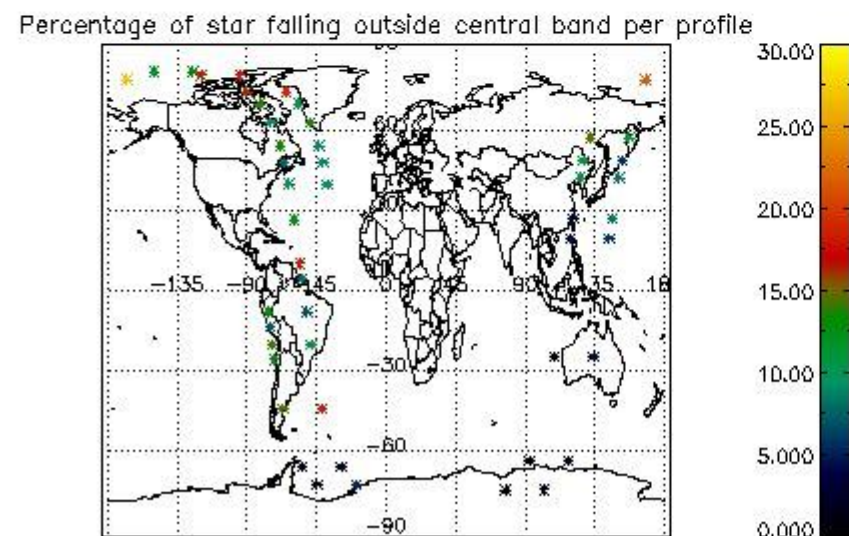

6. Statistics and plot of tangent altitude of the last measurement (DARK & BRIGHT products without errors)

6.1 Statistics on tangent altitude lost:

Statistics	DARK	BRIGHT	TWILIGHT
Mean:	17.519	22.104	NaN
St. deviation:	1.9869	2.9054	NaN
Maximum:	20.088	27.313	NaN
Minimum:	13.190	16.787	NaN
Number of data:	17.000	18.000	NaN

6.2 Plot for DARK limb products