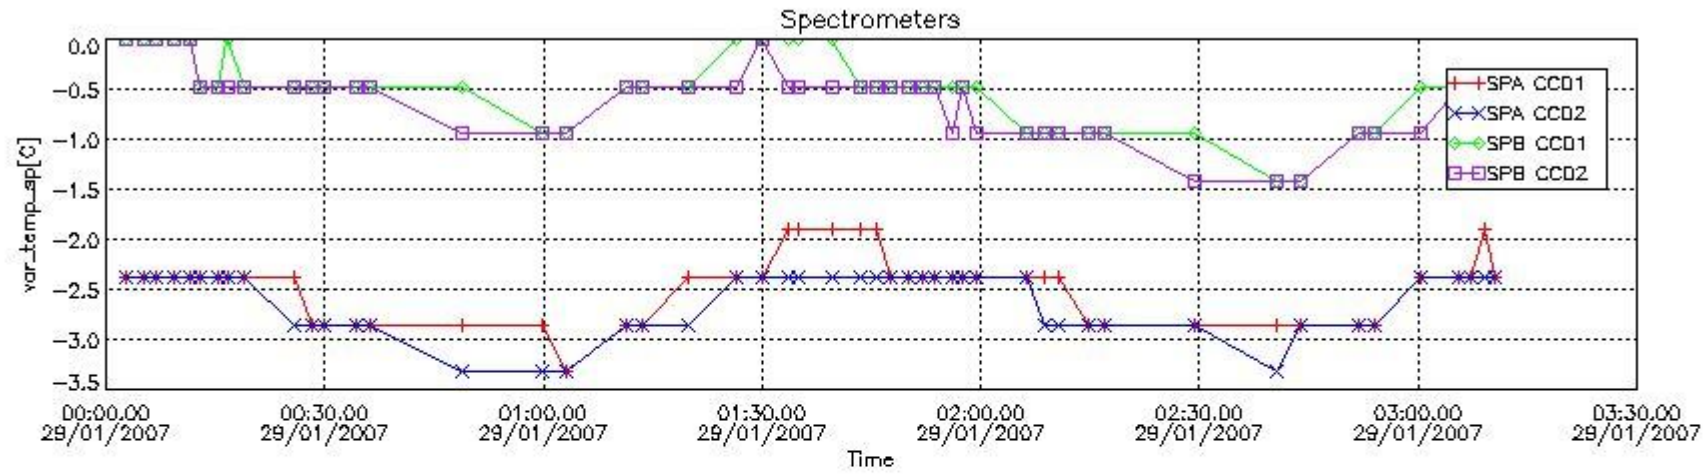

4. Overview of dark signal processing per product

The Dark Charge (DC) is a temperature-dependant signal added to the useful measurements and it is therefore subtracted from them during the processing. There are two phenomena that produce a continuous increase of the DC: the "hot pixels" (a pixel is "hot" when its DC exceeds by a significant amount its value measured on ground at the same temperature) and the "Random Telegraphic Signal" (abrupt change positive or negative of the CCD pixel signal, random in time, affecting only the DC part of the signal and not the photon generated signal).

In this section a list of products that did not use the Dark Sky Area (DSA) observation for the DC computation is given. It is also provided the mean DC plot per product for dark limb products with no error flag set.

4.1 All products used the DSA observation for the DC computation

4.2 Plot of mean dark charges per product: only products in DARK limb conditions without errors are used