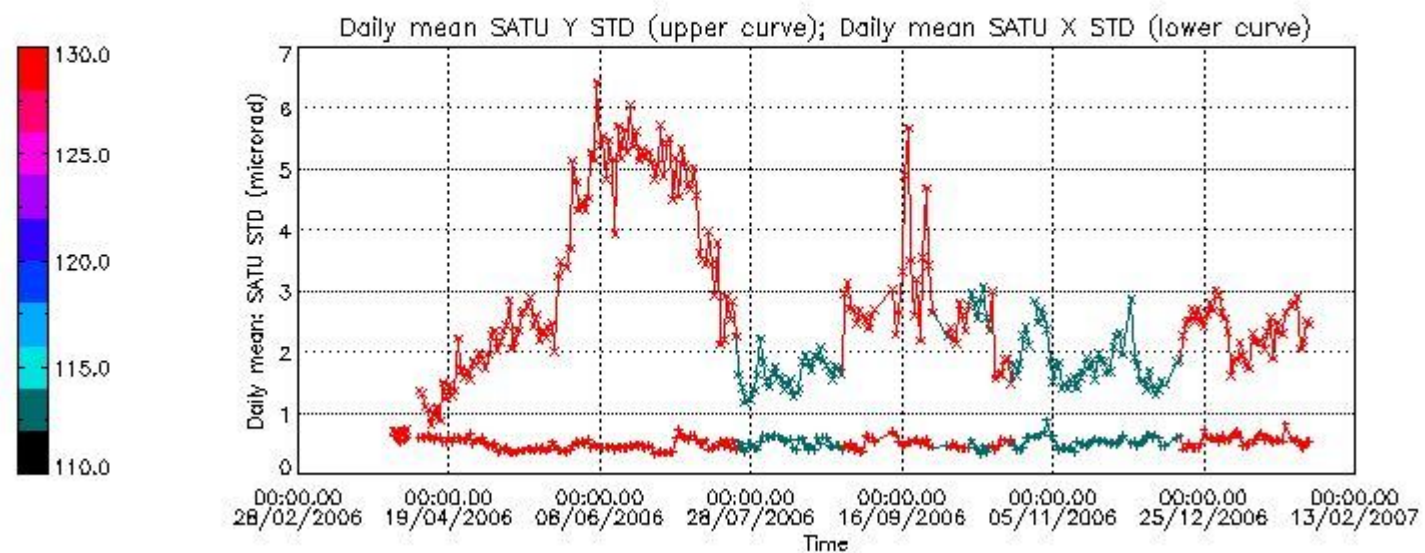

Number of data:	14600.	14600.	14650.	14650.

7.2.2 Trend of daily SATU NEA St. deviation since 1st April 2006 (dark limb)

The long term trend of the SATU 'X' and 'Y' standard deviations should be constant during the whole mission.

The colorbar represents the start tangent altitude (km) of the occultations.

Upper curve: STD of SATU Y axis

Lower curve: STD of SATU X axis

8. Auxiliary Data Files used for the production reported in section 2.4

The number reported in the third column indicates since which file (see list in section 2.4) the corresponding auxiliary file has been used. The fourth column is the date of those product files.

Type	Auxiliary Filename	Used since product	Used since product date
INST_PHYS_CHARACTERISTICS	GOM_INS_AXNIEC20050627_150713_20030716_120000_20100101_000000	1	29-JAN-2007 00:02:48
CALIBRATION_DATABASE	GOM_CAL_AXVIEC20070117_105731_20070116_000000_20100101_000000	1	29-JAN-2007 00:02:48
LEVEL-1B_PROC_CONFIG	GOM_PR1_AXNIEC20050627_151042_20020301_000000_20100101_000000	1	29-JAN-2007 00:02:48
STAR_CATALOGUE	GOM_CAT_AXVIEC20020121_161009_20020101_000000_20200101_000000	1	29-JAN-2007 00:02:48
STELLAR_SPECTRA_DATABANK	GOM_STS_AXNIEC20040308_103538_20020101_160000_20100101_000000	1	29-JAN-2007 00:02:48
ECMWF_FILE	AUX_ECF_AXNECM20070128_061135_20070128_210000_20070129_090000	1	29-JAN-2007 00:02:48
OPTIONAL_ECMWF_FILE	MISSING	1	29-JAN-2007 00:02:48
ORBIT_DATA_FILE	DOR_NAV_OPNPDE20070128_215416_000057382055_00086_25691_2675.N1	1	29-JAN-2007 00:02:48
ORBIT_DATA_FILE	DOR_NAV_OPNPDE20070128_233513_000057382055_00087_25692_2676.N1	20	29-JAN-2007 01:19:49
ORBIT_DATA_FILE	DOR_NAV_OPNPDE20070129_023033_000057382055_00089_25694_2678.N1	41	29-JAN-2007 02:40:31