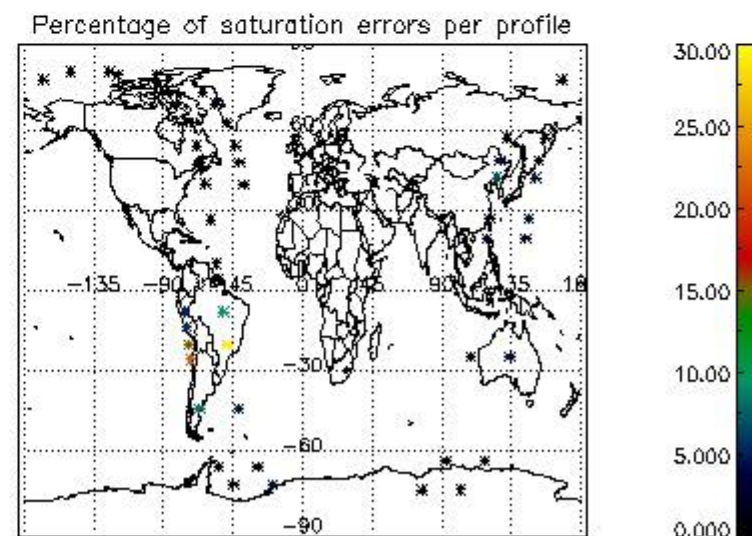

6. Statistics and plot of tangent altitude of the last measurement (DARK & BRIGHT products without errors)

6.1 Statistics on tangent altitude lost:

Statistics	DARK	BRIGHT	TWILIGHT
Mean:	17.519	22.104	NaN
St. deviation:	1.9869	2.9054	NaN
Maximum:	20.088	27.313	NaN
Minimum:	13.190	16.787	NaN
Number of data:	17.000	18.000	NaN

6.2 Plot for DARK limb products