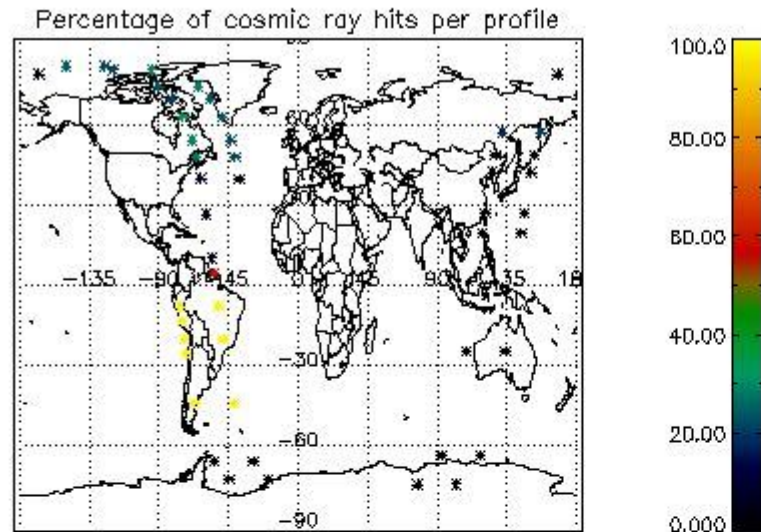

6. Statistics and plot of tangent altitude of the last measurement (DARK & BRIGHT products without errors)

6.1 Statistics on tangent altitude lost:

Statistics	DARK	BRIGHT	TWILIGHT
Mean:	17.519	22.104	NaN
St. deviation:	1.9869	2.9054	NaN
Maximum:	20.088	27.313	NaN
Minimum:	13.190	16.787	NaN
Number of data:	17.000	18.000	NaN

6.2 Plot for DARK limb products