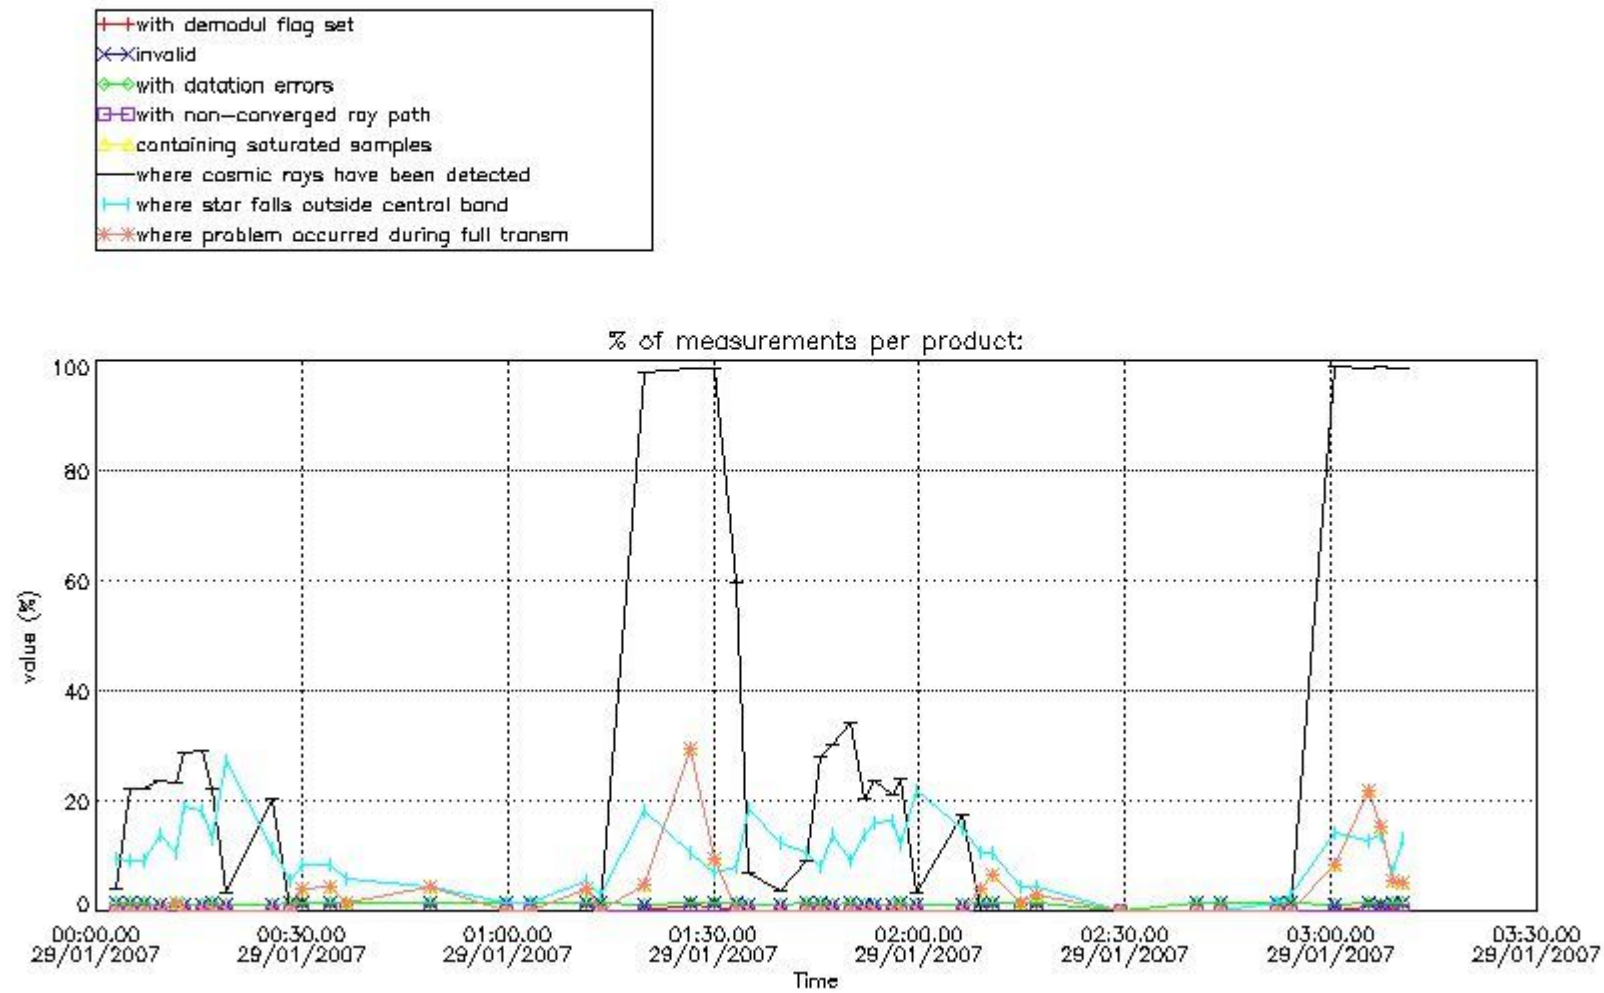

At least one measurement with demodulation flag set:	30.6122 %
Reference spectrum computed from DB:	0.00000 %
Reference spectrum with small number of measurements:	0.00000 %
SATU data not used:	0.00000 %

5.2 Plot quality information per product (time dependant)

5.3 Plot quality information per product (world map)