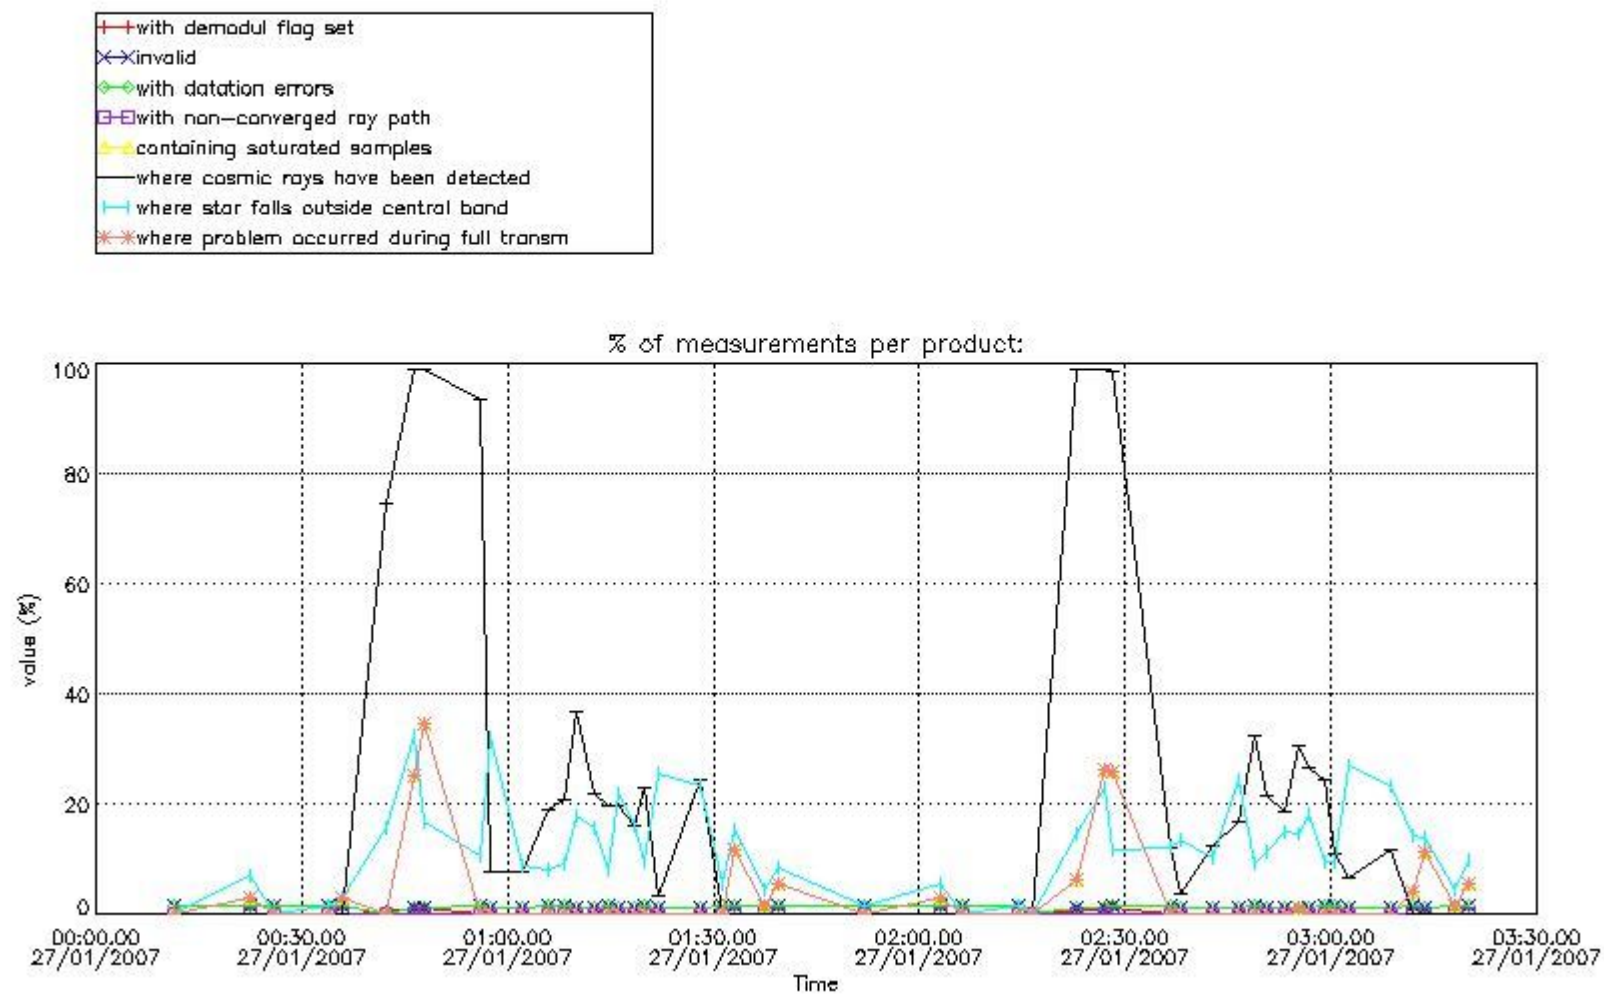

At least one measurement with demodulation flag set:	22.0000 %
Reference spectrum computed from DB:	0.00000 %
Reference spectrum with small number of measurements:	0.00000 %
SATU data not used:	0.00000 %

5.2 Plot quality information per product (time dependant)

5.3 Plot quality information per product (world map)