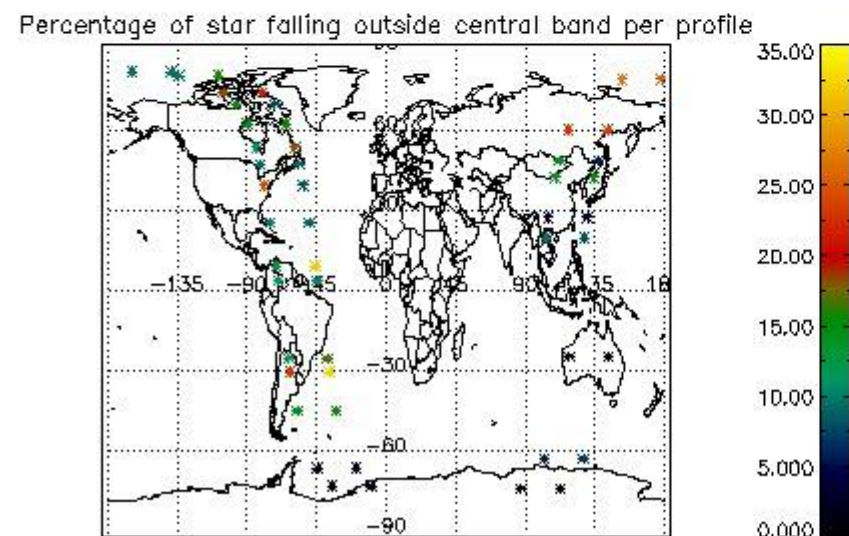

6. Statistics and plot of tangent altitude of the last measurement (DARK & BRIGHT products without errors)

6.1 Statistics on tangent altitude lost:

Statistics	DARK	BRIGHT	TWILIGHT
Mean:	14.908	21.903	NaN
St. deviation:	4.6835	4.3376	NaN
Maximum:	19.610	29.776	NaN
Minimum:	5.1639	14.045	NaN
Number of data:	18.000	18.000	NaN

6.2 Plot for DARK limb products