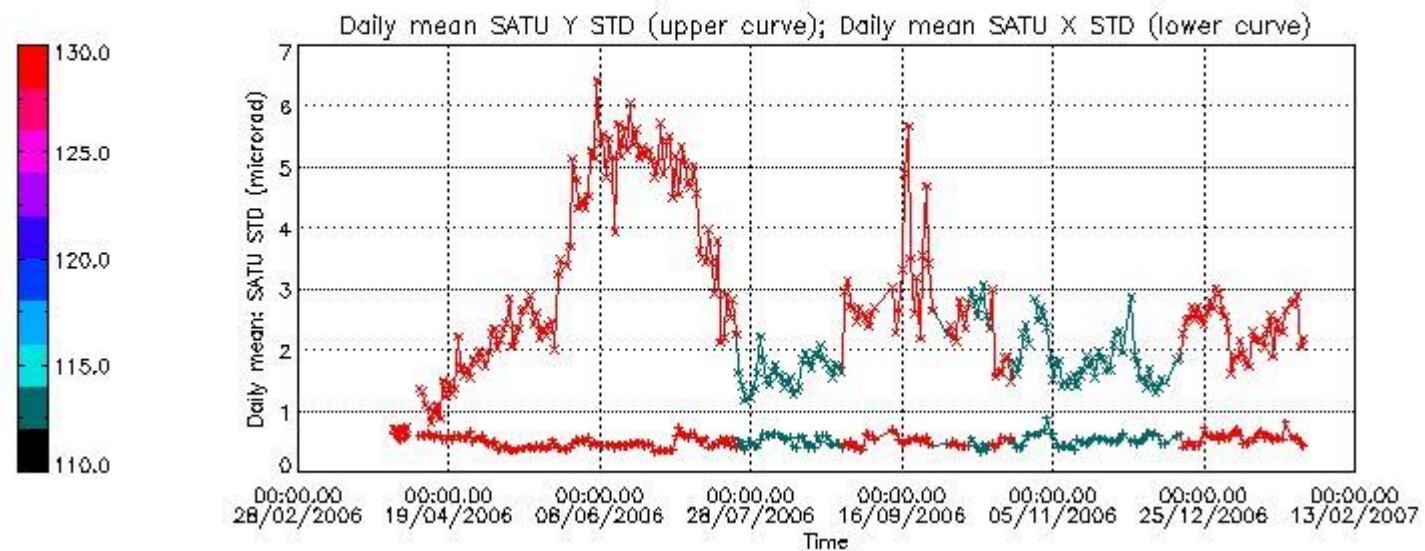

Number of data:	16050.	16050.	14500.	14500.

7.2.2 Trend of daily SATU NEA St. deviation since 1st April 2006 (dark limb)

The long term trend of the SATU 'X' and 'Y' standard deviations should be constant during the whole mission.

The colorbar represents the start tangent altitude (km) of the occultations.

Upper curve: STD of SATU Y axis

Lower curve: STD of SATU X axis

8. Auxiliary Data Files used for the production reported in section 2.4

The number reported in the third column indicates since which file (see list in section 2.4) the corresponding auxiliary file has been used. The fourth column is the date of those product files.

Type	Auxiliary Filename	Used since product	Used since product date
INST_PHYS_CHARACTERISTICS	GOM_INS_AXNIEC20050627_150713_20030716_120000_20100101_000000	1	27-JAN-2007 00:11:22
CALIBRATION_DATABASE	GOM_CAL_AXVIEC20070117_105731_20070116_000000_20100101_000000	1	27-JAN-2007 00:11:22
LEVEL-1B_PROC_CONFIG	GOM_PR1_AXNIEC20050627_151042_20020301_000000_20100101_000000	1	27-JAN-2007 00:11:22
STAR_CATALOGUE	GOM_CAT_AXVIEC20020121_161009_20020101_000000_20200101_000000	1	27-JAN-2007 00:11:22
STELLAR_SPECTRA_DATABANK	GOM_STS_AXNIEC20040308_103538_20020101_160000_20100101_000000	1	27-JAN-2007 00:11:22
ECMWF_FILE	AUX_ECF_AXNECM20070126_171834_20070126_210000_20070127_090000	1	27-JAN-2007 00:11:22
OPTIONAL_ECMWF_FILE	MISSING	1	27-JAN-2007 00:11:22
ORBIT_DATA_FILE	DOR_NAV_OPNPDE20070126_211721_000057382055_00057_25662_2658.N1	1	27-JAN-2007 00:11:22
ORBIT_DATA_FILE	DOR_NAV_OPNPDE20070127_003915_000054192055_00059_25664_2660.N1	7	27-JAN-2007 00:46:20