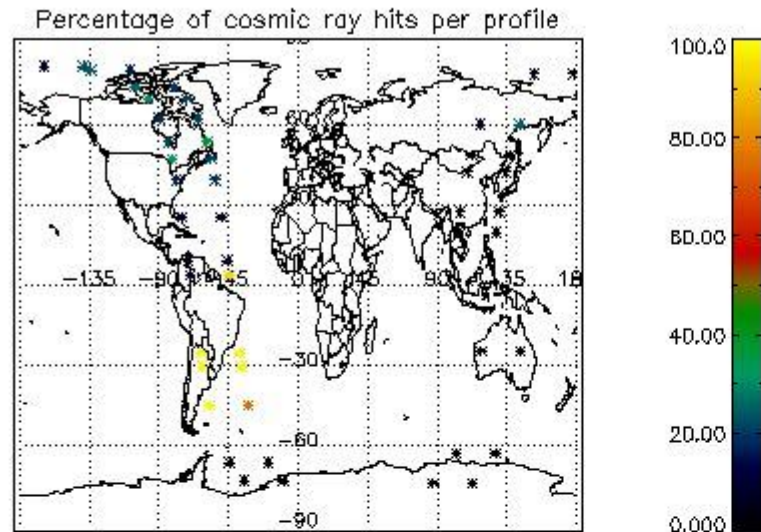

6. Statistics and plot of tangent altitude of the last measurement (DARK & BRIGHT products without errors)

6.1 Statistics on tangent altitude lost:

Statistics	DARK	BRIGHT	TWILIGHT
Mean:	14.908	21.903	NaN
St. deviation:	4.6835	4.3376	NaN
Maximum:	19.610	29.776	NaN
Minimum:	5.1639	14.045	NaN
Number of data:	18.000	18.000	NaN

6.2 Plot for DARK limb products