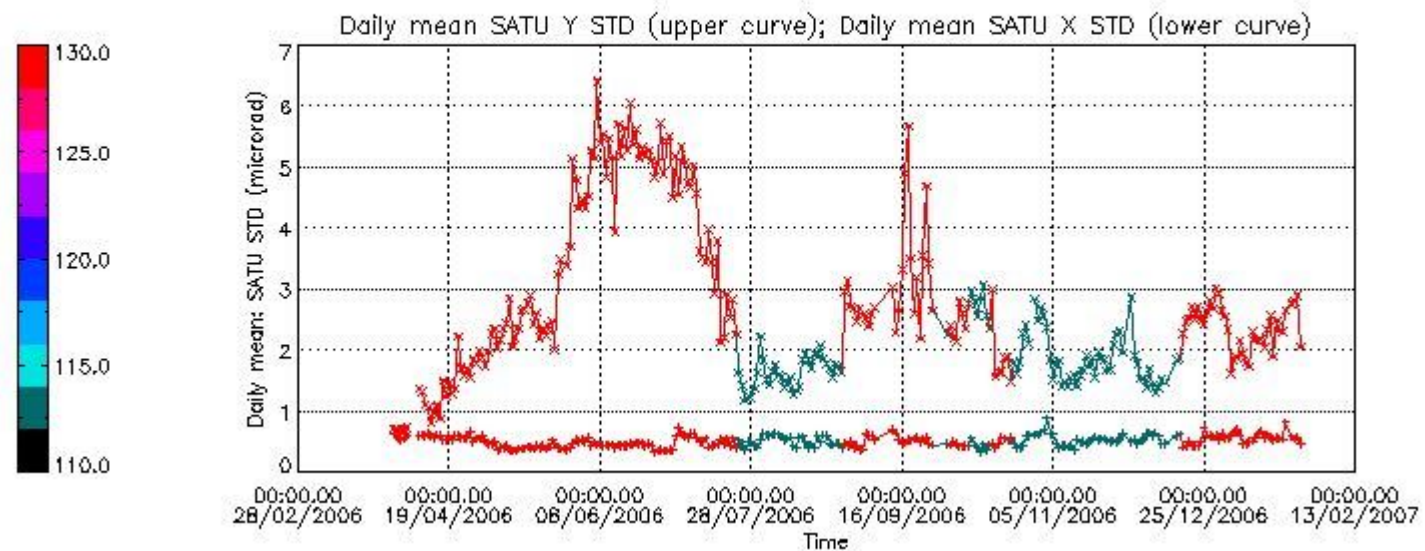

Number of data:	16050.	16050.	16250.	16250.

7.2.2 Trend of daily SATU NEA St. deviation since 1st April 2006 (dark limb)

The long term trend of the SATU 'X' and 'Y' standard deviations should be constant during the whole mission.

The colorbar represents the start tangent altitude (km) of the occultations.

Upper curve: STD of SATU Y axis

Lower curve: STD of SATU X axis

8. Auxiliary Data Files used for the production reported in section 2.4

The number reported in the third column indicates since which file (see list in section 2.4) the corresponding auxiliary file has been used. The fourth column is the date of those product files.

Type	Auxiliary Filename	Used since product	Used since product date
INST_PHYS_CHARACTERISTICS	GOM_INS_AXNIEC20050627_150713_20030716_120000_20100101_000000	1	26-JAN-2007 00:00:52
CALIBRATION_DATABASE	GOM_CAL_AXVIEC20070117_105731_20070116_000000_20100101_000000	1	26-JAN-2007 00:00:52
LEVEL-1B_PROC_CONFIG	GOM_PR1_AXNIEC20050627_151042_20020301_000000_20100101_000000	1	26-JAN-2007 00:00:52
STAR_CATALOGUE	GOM_CAT_AXVIEC20020121_161009_20020101_000000_20200101_000000	1	26-JAN-2007 00:00:52
STELLAR_SPECTRA_DATABANK	GOM_STS_AXNIEC20040308_103538_20020101_160000_20100101_000000	1	26-JAN-2007 00:00:52
ECMWF_FILE	AUX_ECF_AXNECM20070125_062150_20070125_210000_20070126_090000	1	26-JAN-2007 00:00:52
OPTIONAL_ECMWF_FILE	MISSING	1	26-JAN-2007 00:00:52
ORBIT_DATA_FILE	DOR_NAV_OPNPDE20070125_214922_000057382055_00043_25648_2652.N1	1	26-JAN-2007 00:00:52
ORBIT_DATA_FILE	DOR_NAV_OPNPDE20070125_233019_000057382055_00044_25649_2653.N1	19	26-JAN-2007 01:17:48
ORBIT_DATA_FILE	DOR_NAV_OPNPDE20070126_011116_000038252055_00045_25650_2654.N1	39	26-JAN-2007 02:34:34