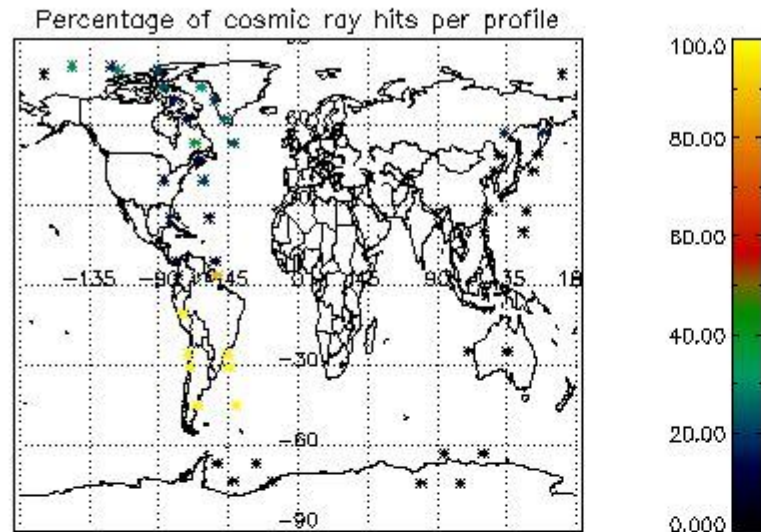

6. Statistics and plot of tangent altitude of the last measurement (DARK & BRIGHT products without errors)

6.1 Statistics on tangent altitude lost:

Statistics	DARK	BRIGHT	TWILIGHT
Mean:	15.520	20.278	NaN
St. deviation:	3.9182	3.7747	NaN
Maximum:	20.643	25.429	NaN
Minimum:	6.0451	13.482	NaN
Number of data:	18.000	20.000	NaN

6.2 Plot for DARK limb products