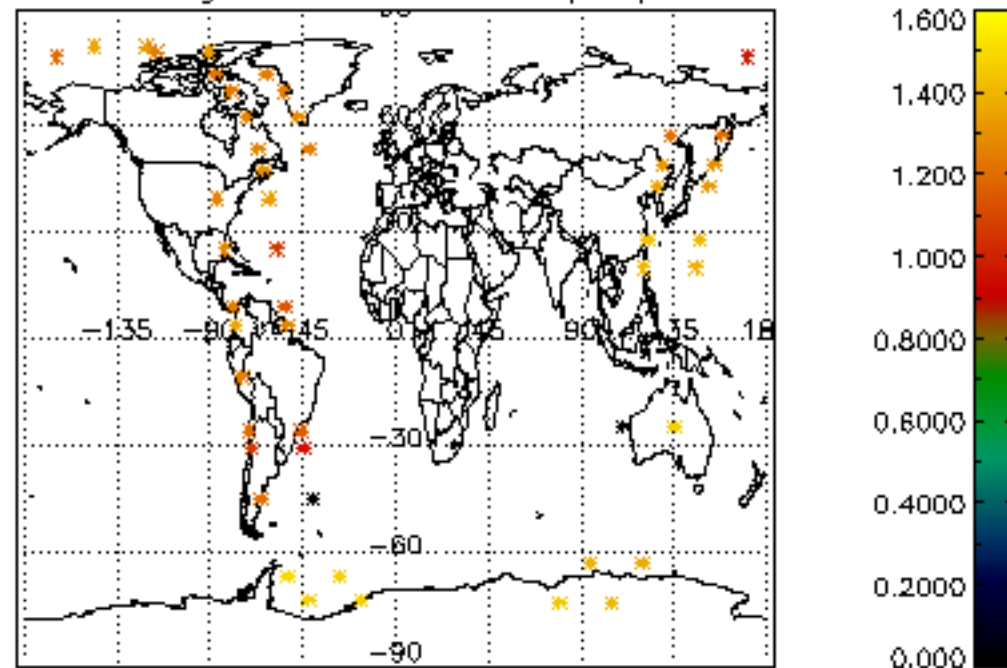

Percentage of datation errors per profile