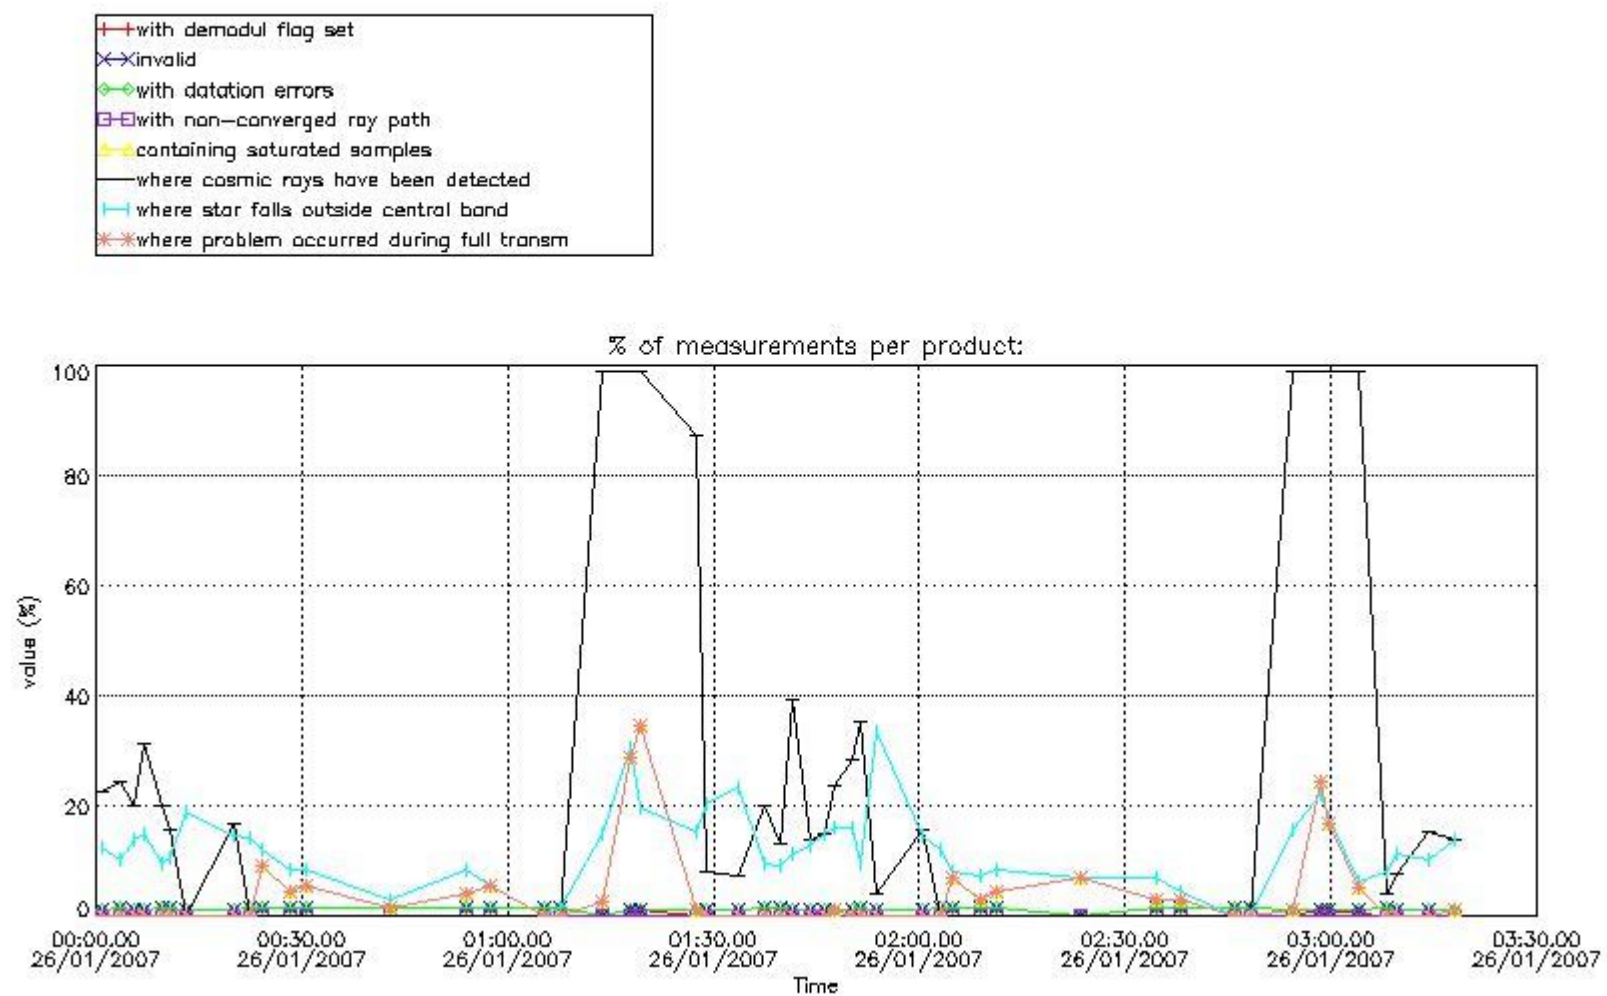

At least one measurement with demodulation flag set:	24.0000 %
Reference spectrum computed from DB:	0.00000 %
Reference spectrum with small number of measurements:	0.00000 %
SATU data not used:	0.00000 %

5.2 Plot quality information per product (time dependant)

5.3 Plot quality information per product (world map)