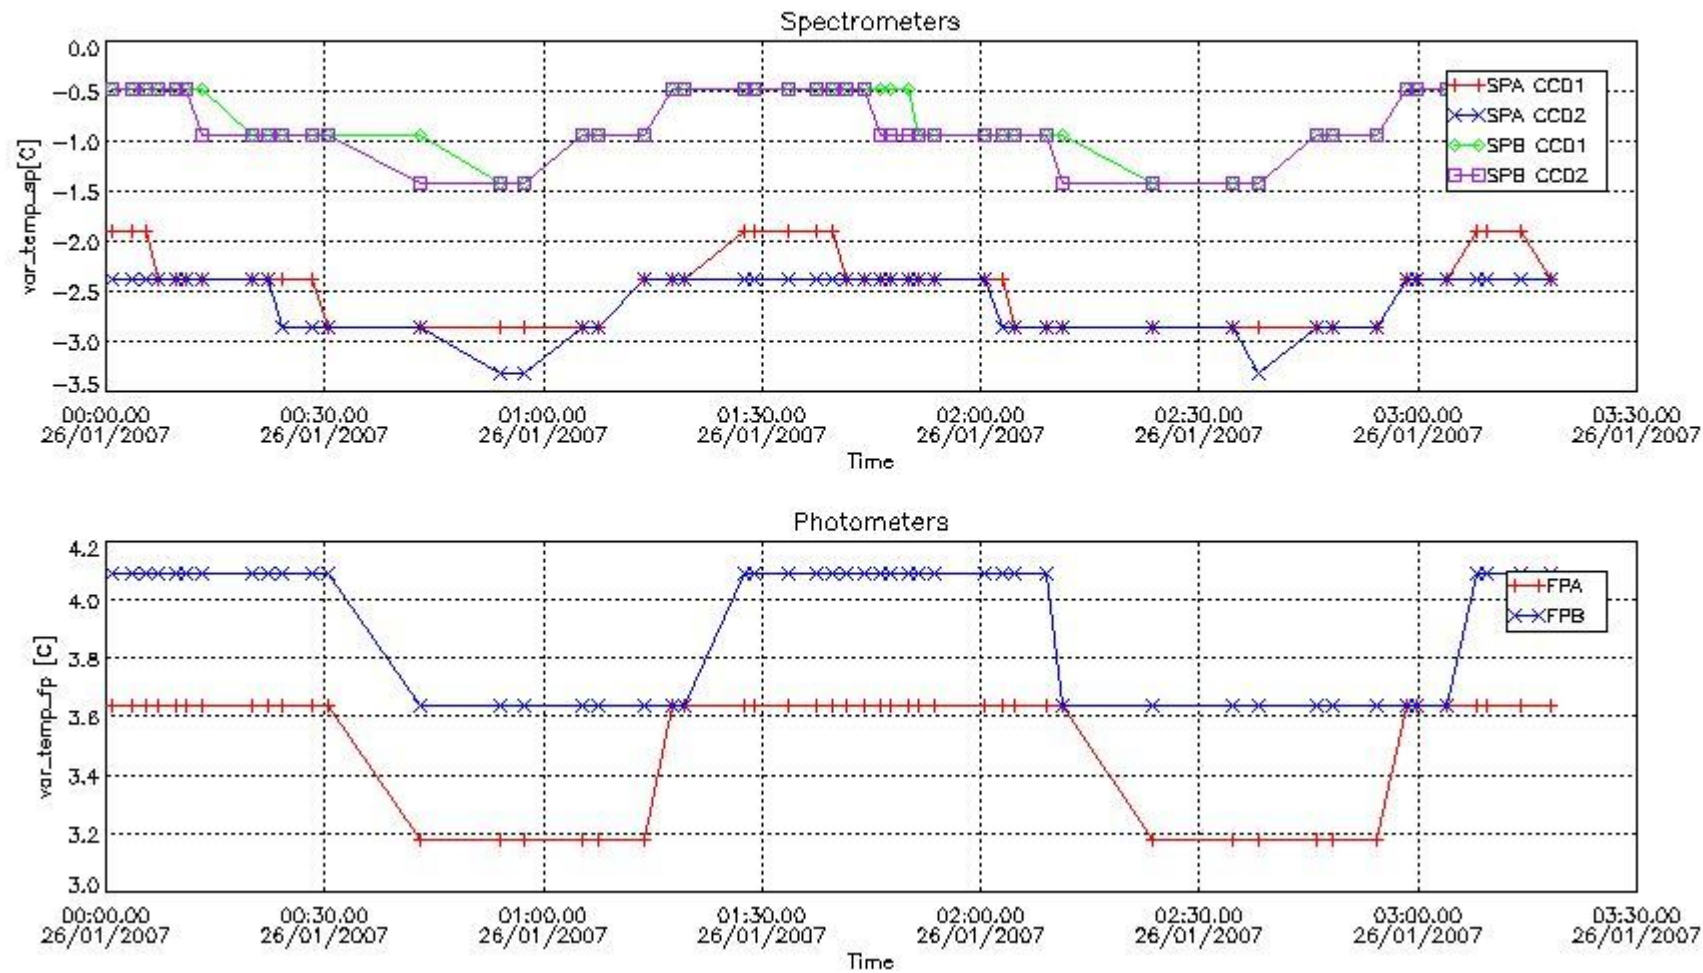

4. Overview of dark signal processing per product

The Dark Charge (DC) is a temperature-dependant signal added to the useful measurements and it is therefore subtracted from them during the processing. There are two phenomena that produce a continuous increase of the DC: the "hot pixels" (a pixel is "hot" when its DC exceeds by a significant amount its value measured on ground at the same temperature) and the "Random Telegraphic Signal" (abrupt change positive or negative of the CCD pixel signal, random in time, affecting only the DC part of the signal and not the photon generated signal).

In this section a list of products that did not use the Dark Sky Area (DSA) observation for the DC computation is given. It is also provided the mean DC plot per product for dark limb products with no error flag set.

4.1 All products used the DSA observation for the DC computation

4.2 Plot of mean dark charges per product: only products in DARK limb conditions without errors are used