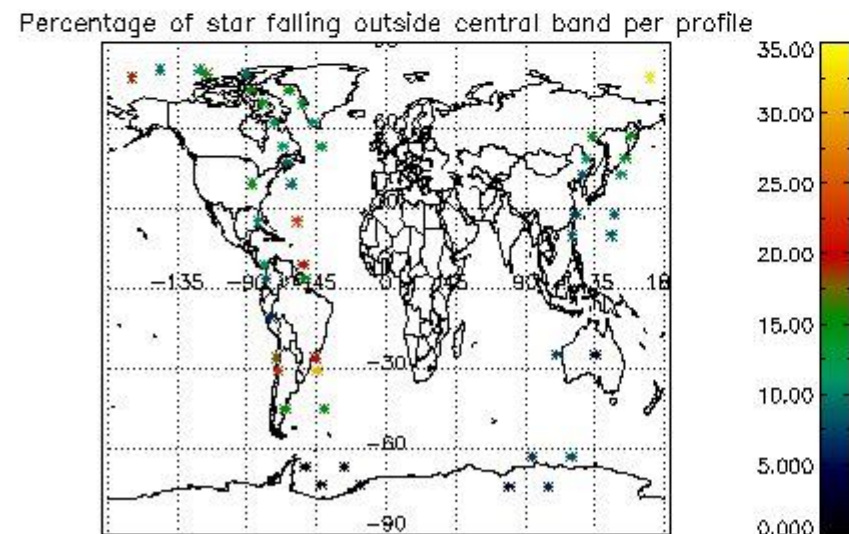

6. Statistics and plot of tangent altitude of the last measurement (DARK & BRIGHT products without errors)

6.1 Statistics on tangent altitude lost:

Statistics	DARK	BRIGHT	TWILIGHT
Mean:	15.520	20.278	NaN
St. deviation:	3.9182	3.7747	NaN
Maximum:	20.643	25.429	NaN
Minimum:	6.0451	13.482	NaN
Number of data:	18.000	20.000	NaN

6.2 Plot for DARK limb products