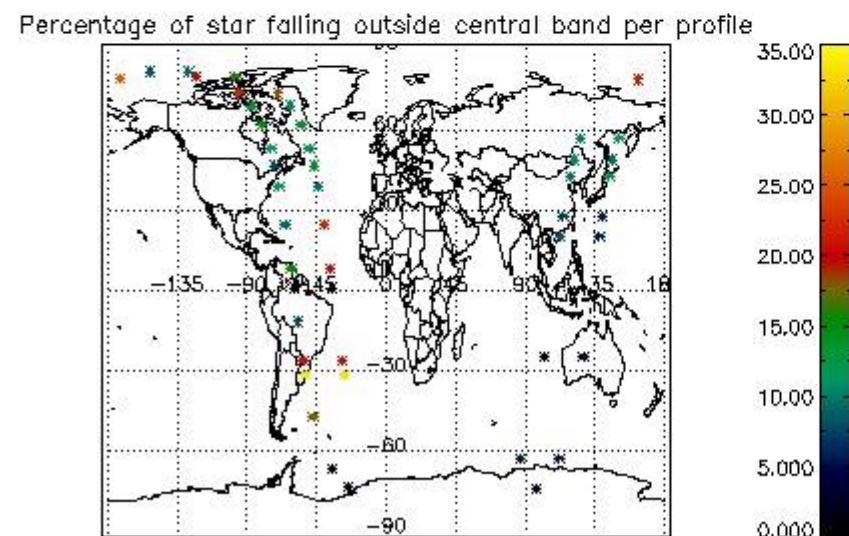

6. Statistics and plot of tangent altitude of the last measurement (DARK & BRIGHT products without errors)

6.1 Statistics on tangent altitude lost:

Statistics	DARK	BRIGHT	TWILIGHT
Mean:	19.917	21.107	4.5815
St. deviation:	12.076	3.6063	0.52904
Maximum:	57.642	29.113	4.9556
Minimum:	11.111	15.281	4.2074
Number of data:	17.000	15.000	2.0000

6.2 Plot for DARK limb products