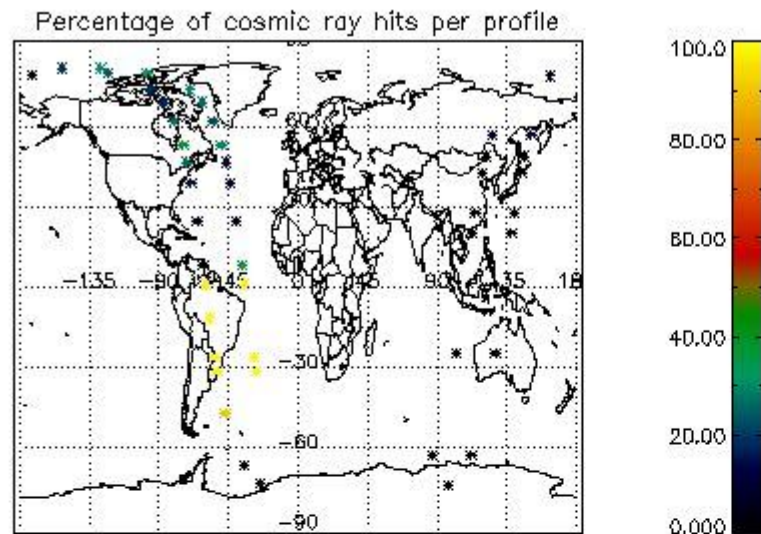

6. Statistics and plot of tangent altitude of the last measurement (DARK & BRIGHT products without errors)

6.1 Statistics on tangent altitude lost:

Statistics	DARK	BRIGHT	TWILIGHT
Mean:	19.917	21.107	4.5815
St. deviation:	12.076	3.6063	0.52904
Maximum:	57.642	29.113	4.9556
Minimum:	11.111	15.281	4.2074
Number of data:	17.000	15.000	2.0000

6.2 Plot for DARK limb products