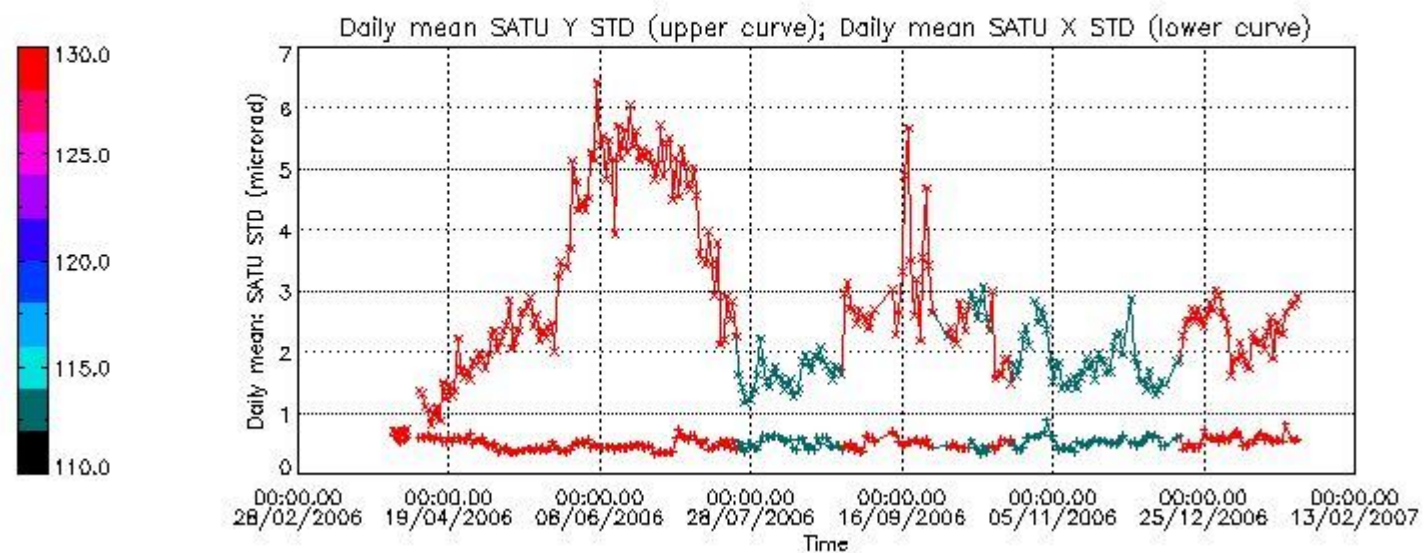

Number of data:	15450.	15450.	12050.	12050.

7.2.2 Trend of daily SATU NEA St. deviation since 1st April 2006 (dark limb)

The long term trend of the SATU 'X' and 'Y' standard deviations should be constant during the whole mission.

The colorbar represents the start tangent altitude (km) of the occultations.

Upper curve: STD of SATU Y axis

Lower curve: STD of SATU X axis

8. Auxiliary Data Files used for the production reported in section 2.4

The number reported in the third column indicates since which file (see list in section 2.4) the corresponding auxiliary file has been used. The fourth column is the date of those product files.

Type	Auxiliary Filename	Used since product	Used since product date
INST_PHYS_CHARACTERISTICS	GOM_INS_AXNIEC20050627_150713_20030716_120000_20100101_000000	1	25-JAN-2007 00:04:10
CALIBRATION_DATABASE	GOM_CAL_AXVIEC20070117_105731_20070116_000000_20100101_000000	1	25-JAN-2007 00:04:10
LEVEL-1B_PROC_CONFIG	GOM_PR1_AXNIEC20050627_151042_20020301_000000_20100101_000000	1	25-JAN-2007 00:04:10
STAR_CATALOGUE	GOM_CAT_AXVIEC20020121_161009_20020101_000000_20200101_000000	1	25-JAN-2007 00:04:10
STELLAR_SPECTRA_DATABANK	GOM_STS_AXNIEC20040308_103538_20020101_160000_20100101_000000	1	25-JAN-2007 00:04:10
ECMWF_FILE	AUX_ECF_AXNECM20070124_111332_20070124_210000_20070125_090000	1	25-JAN-2007 00:04:10
ECMWF_FILE	AUX_ECF_AXNECM20070124_182200_20070125_030000_20070125_150000	48	25-JAN-2007 03:06:10
OPTIONAL_ECMWF_FILE	MISSING	1	25-JAN-2007 00:04:10
ORBIT_DATA_FILE	DOR_NAV_OPNPDE20070125_000220_000057382055_00030_25635_2647.N1	1	25-JAN-2007 00:04:10
ORBIT_DATA_FILE	DOR_NAV_OPNPDE20070125_025221_000060572055_00032_25637_2649.N1	48	25-JAN-2007 03:06:10