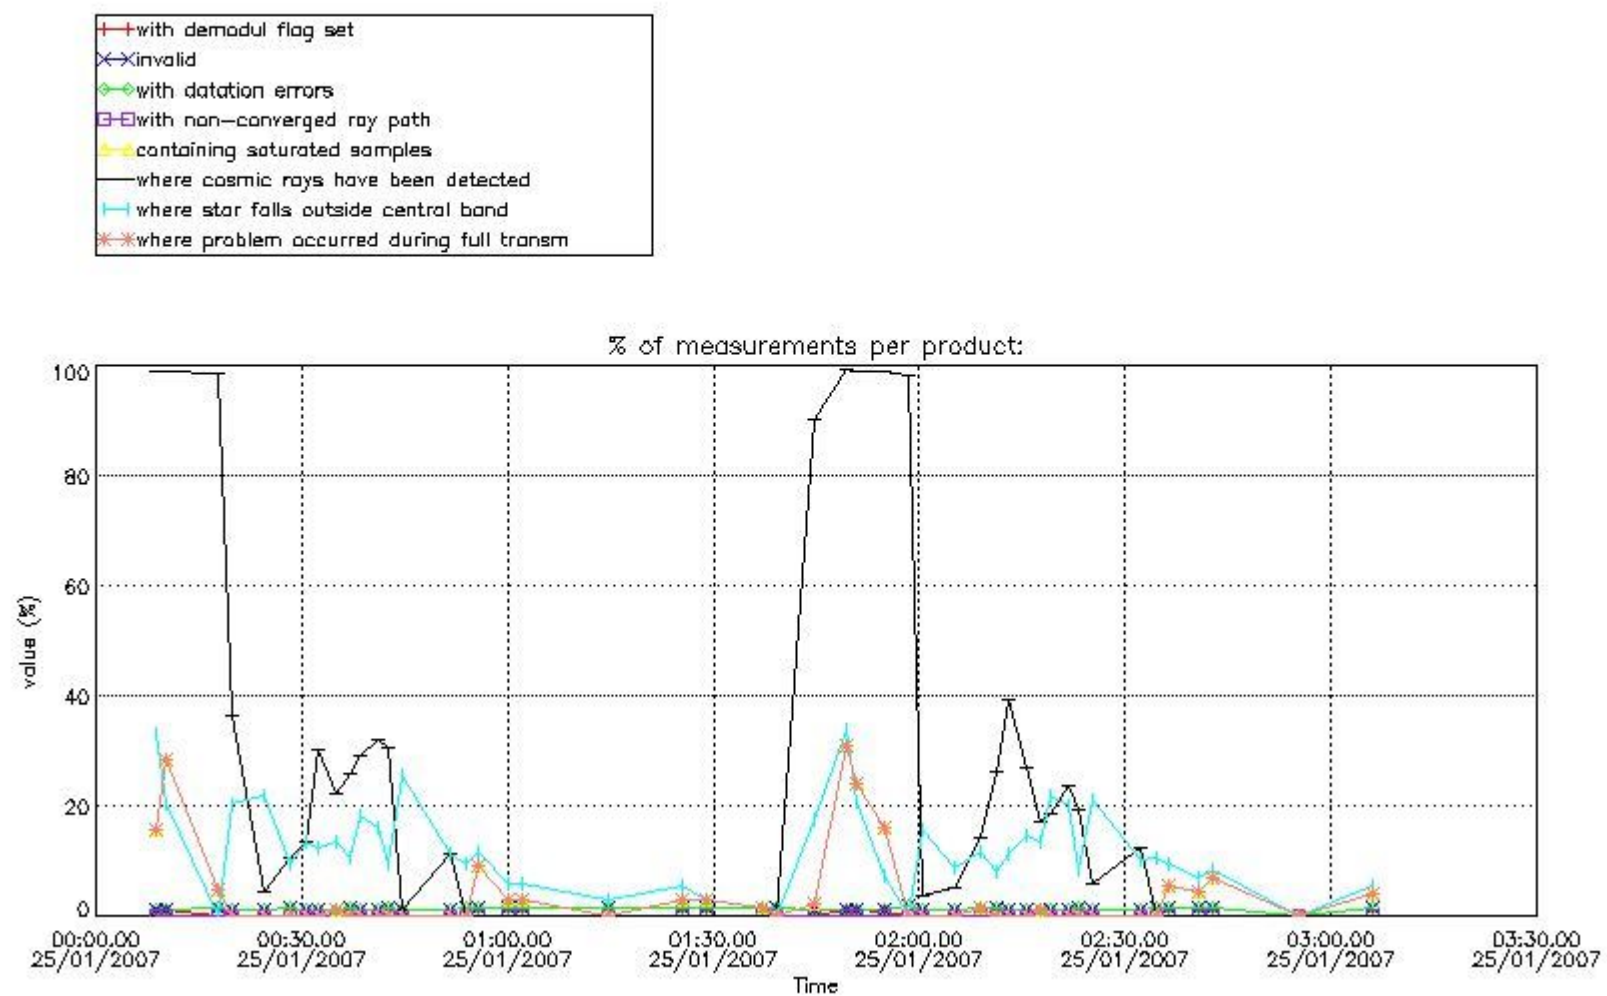

At least one measurement with demodulation flag set:	27.6596 %
Reference spectrum computed from DB:	0.00000 %
Reference spectrum with small number of measurements:	0.00000 %
SATU data not used:	0.00000 %

5.2 Plot quality information per product (time dependant)

5.3 Plot quality information per product (world map)