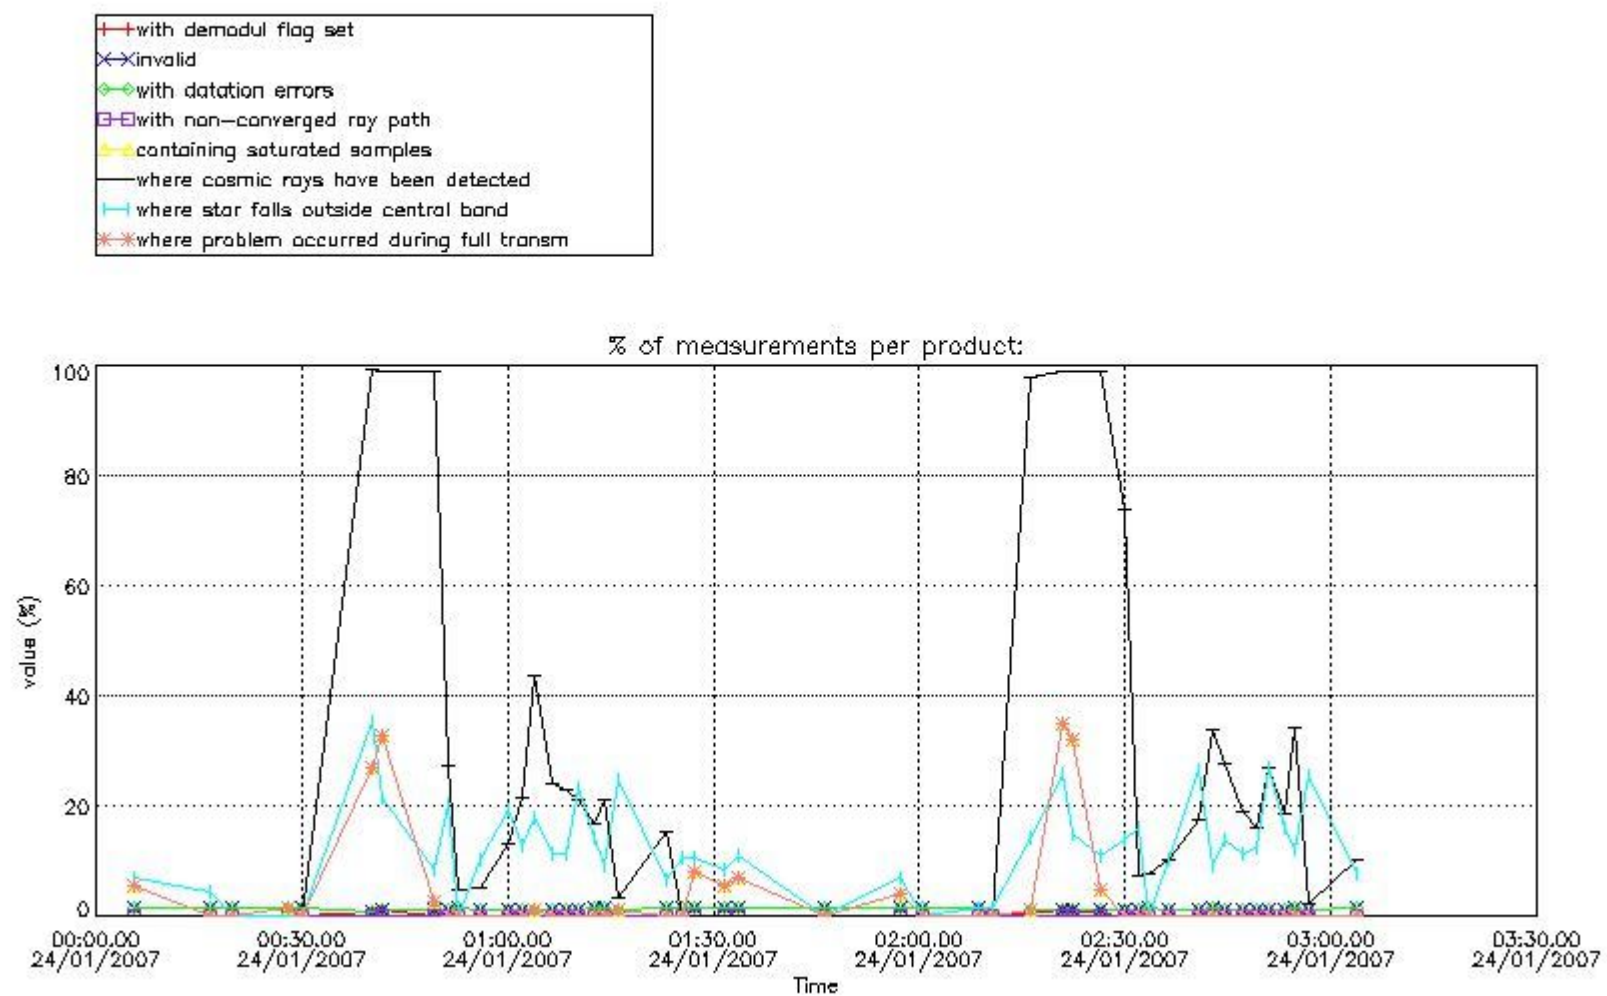

At least one measurement with demodulation flag set:	25.0000 %
Reference spectrum computed from DB:	0.00000 %
Reference spectrum with small number of measurements:	0.00000 %
SATU data not used:	0.00000 %

5.2 Plot quality information per product (time dependant)

5.3 Plot quality information per product (world map)