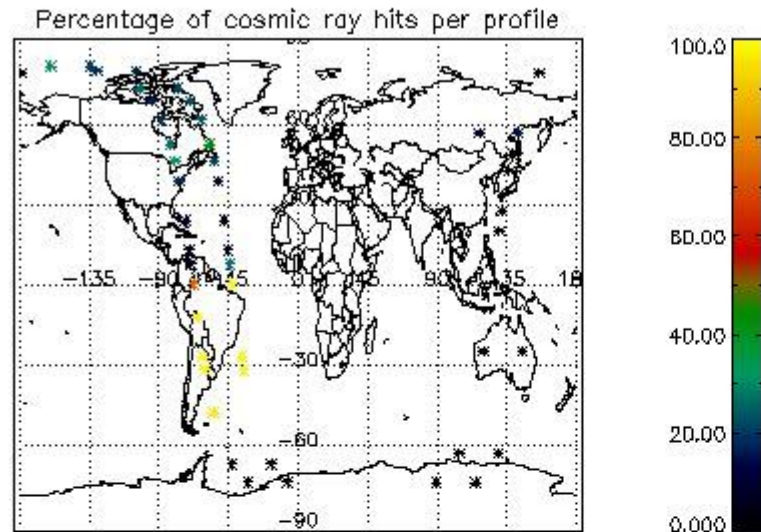

6. Statistics and plot of tangent altitude of the last measurement (DARK & BRIGHT products without errors)

6.1 Statistics on tangent altitude lost:

Statistics	DARK	BRIGHT	TWILIGHT
Mean:	18.477	22.660	6.4473
St. deviation:	8.8706	4.2508	3.2834
Maximum:	42.420	28.328	8.7690
Minimum:	8.5833	15.886	4.1255
Number of data:	19.000	14.000	2.0000

6.2 Plot for DARK limb products