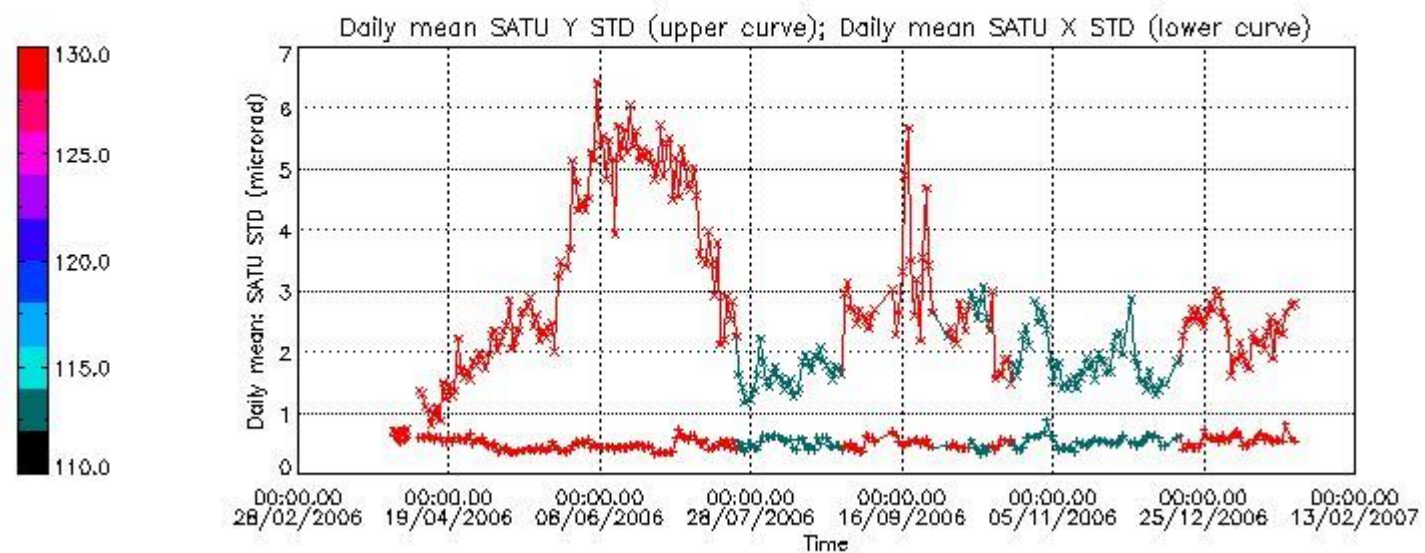

Number of data:	17050.	17050.	11200.	11200.

7.2.2 Trend of daily SATU NEA St. deviation since 1st April 2006 (dark limb)

The long term trend of the SATU 'X' and 'Y' standard deviations should be constant during the whole mission.

The colorbar represents the start tangent altitude (km) of the occultations.

Upper curve: STD of SATU Y axis

Lower curve: STD of SATU X axis

8. Auxiliary Data Files used for the production reported in section 2.4

The number reported in the third column indicates since which file (see list in section 2.4) the corresponding auxiliary file has been used. The fourth column is the date of those product files.

Type	Auxiliary Filename	Used since product	Used since product date
INST_PHYS_CHARACTERISTICS	GOM_INS_AXNIEC20050627_150713_20030716_120000_20100101_000000	1	24-JAN-2007 00:05:36
CALIBRATION_DATABASE	GOM_CAL_AXVIEC20070117_105731_20070116_000000_20100101_000000	1	24-JAN-2007 00:05:36
LEVEL-1B_PROC_CONFIG	GOM_PR1_AXNIEC20050627_151042_20020301_000000_20100101_000000	1	24-JAN-2007 00:05:36
STAR_CATALOGUE	GOM_CAT_AXVIEC20020121_161009_20020101_000000_20200101_000000	1	24-JAN-2007 00:05:36
STELLAR_SPECTRA_DATABANK	GOM_STS_AXNIEC20040308_103538_20020101_160000_20100101_000000	1	24-JAN-2007 00:05:36
ECMWF_FILE	AUX_ECF_AXNECM20070123_062303_20070123_210000_20070124_090000	1	24-JAN-2007 00:05:36
OPTIONAL_ECMWF_FILE	MISSING	1	24-JAN-2007 00:05:36
ORBIT_DATA_FILE	DOR_NAV_OPNPDE20070123_211227_000057382055_00014_25619_2639.N1	1	24-JAN-2007 00:05:36
ORBIT_DATA_FILE	DOR_NAV_OPNPDE20070123_225324_000057382055_00015_25620_2640.N1	6	24-JAN-2007 00:35:40
ORBIT_DATA_FILE	DOR_NAV_OPNPDE20070124_003421_000054192055_00016_25621_2641.N1	32	24-JAN-2007 02:16:16