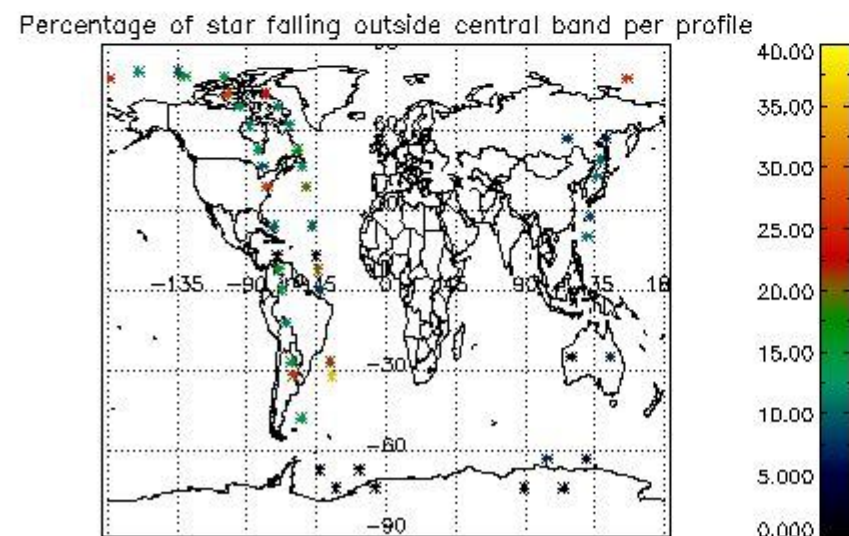

6. Statistics and plot of tangent altitude of the last measurement (DARK & BRIGHT products without errors)

6.1 Statistics on tangent altitude lost:

Statistics	DARK	BRIGHT	TWILIGHT
Mean:	18.477	22.660	6.4473
St. deviation:	8.8706	4.2508	3.2834
Maximum:	42.420	28.328	8.7690
Minimum:	8.5833	15.886	4.1255
Number of data:	19.000	14.000	2.0000

6.2 Plot for DARK limb products