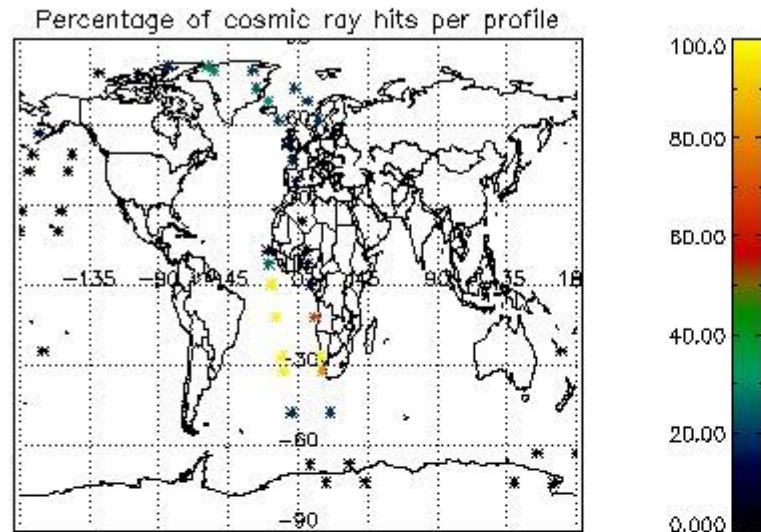

6. Statistics and plot of tangent altitude of the last measurement (DARK & BRIGHT products without errors)

6.1 Statistics on tangent altitude lost:

Statistics	DARK	BRIGHT	TWILIGHT
Mean:	18.838	20.772	5.1703
St. deviation:	7.4291	4.3310	2.3199
Maximum:	34.427	26.471	6.8107
Minimum:	4.8844	13.594	3.5299
Number of data:	16.000	20.000	2.0000

6.2 Plot for DARK limb products