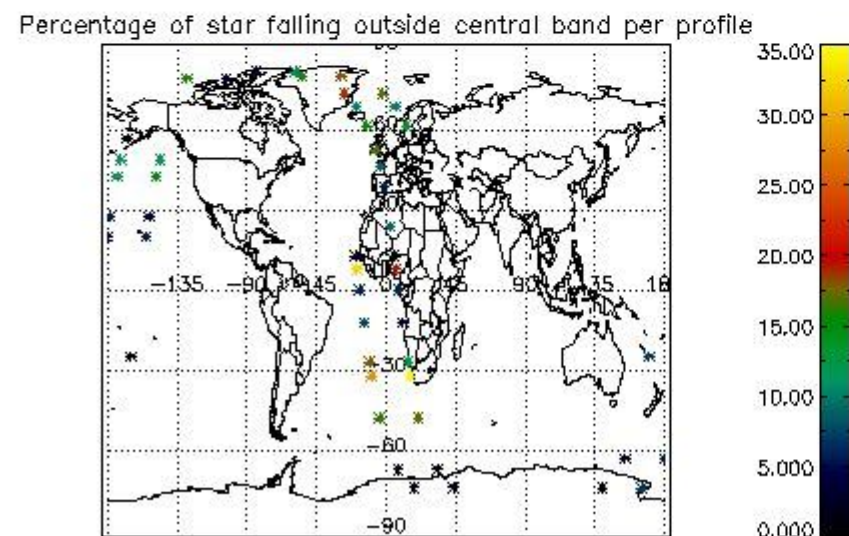

6. Statistics and plot of tangent altitude of the last measurement (DARK & BRIGHT products without errors)

6.1 Statistics on tangent altitude lost:

Statistics	DARK	BRIGHT	TWILIGHT
Mean:	18.838	20.772	5.1703
St. deviation:	7.4291	4.3310	2.3199
Maximum:	34.427	26.471	6.8107
Minimum:	4.8844	13.594	3.5299
Number of data:	16.000	20.000	2.0000

6.2 Plot for DARK limb products