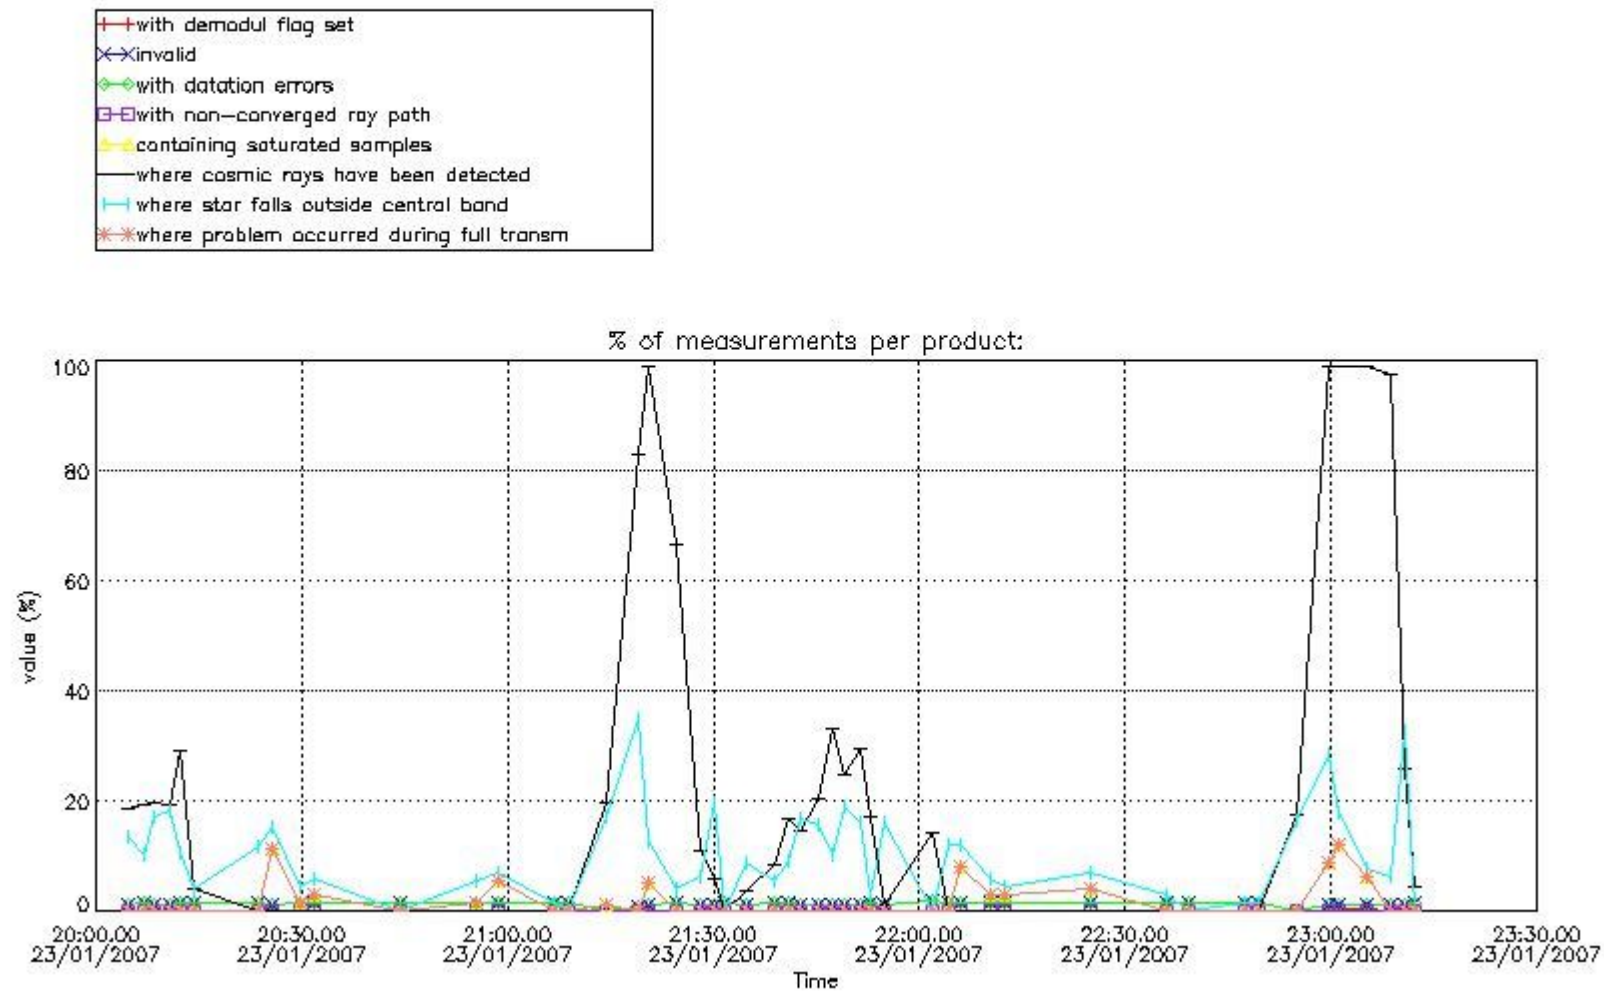

At least one measurement with demodulation flag set:	28.5714 %
Reference spectrum computed from DB:	0.00000 %
Reference spectrum with small number of measurements:	0.00000 %
SATU data not used:	0.00000 %

5.2 Plot quality information per product (time dependant)

5.3 Plot quality information per product (world map)