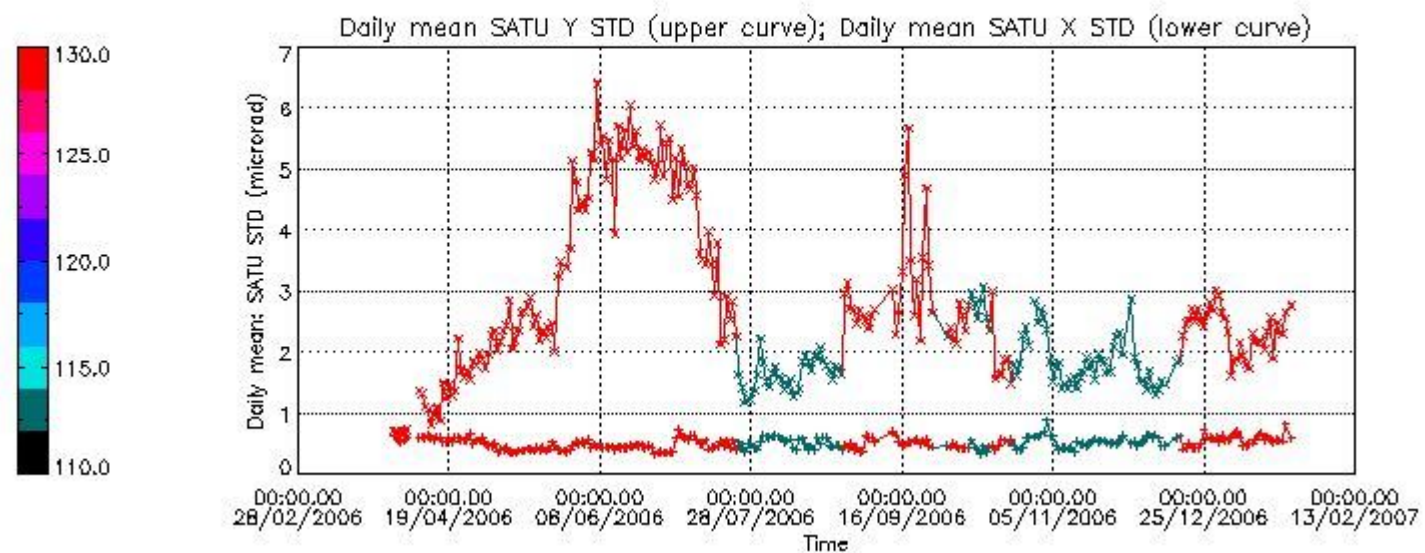

Number of data:	14800.	14800.	16250.	16250.

7.2.2 Trend of daily SATU NEA St. deviation since 1st April 2006 (dark limb)

The long term trend of the SATU 'X' and 'Y' standard deviations should be constant during the whole mission.

The colorbar represents the start tangent altitude (km) of the occultations.

Upper curve: STD of SATU Y axis

Lower curve: STD of SATU X axis

8. Auxiliary Data Files used for the production reported in section 2.4

The number reported in the third column indicates since which file (see list in section 2.4) the corresponding auxiliary file has been used. The fourth column is the date of those product files.

Type	Auxiliary Filename	Used since product	Used since product date
INST_PHYS_CHARACTERISTICS	GOM_INS_AXNIEC20050627_150713_20030716_120000_20100101_000000	1	23-JAN-2007 20:02:08
CALIBRATION_DATABASE	GOM_CAL_AXVIEC20070117_105731_20070116_000000_20100101_000000	1	23-JAN-2007 20:02:08
LEVEL-1B_PROC_CONFIG	GOM_PR1_AXNIEC20050627_151042_20020301_000000_20100101_000000	1	23-JAN-2007 20:02:08
STAR_CATALOGUE	GOM_CAT_AXVIEC20020121_161009_20020101_000000_20200101_000000	1	23-JAN-2007 20:02:08
STELLAR_SPECTRA_DATABANK	GOM_STS_AXNIEC20040308_103538_20020101_160000_20100101_000000	1	23-JAN-2007 20:02:08
ECMWF_FILE	AUX_ECF_AXNECM20070123_062244_20070123_150000_20070124_030000	1	23-JAN-2007 20:02:08
ECMWF_FILE	AUX_ECF_AXNECM20070123_062303_20070123_210000_20070124_090000	18	23-JAN-2007 21:18:57
OPTIONAL_ECMWF_FILE	MISSING	1	23-JAN-2007 20:02:08
ORBIT_DATA_FILE	DOR_NAV_OPNPDE20070123_195804_000041442055_00014_25619_2638.N1	1	23-JAN-2007 20:02:08
ORBIT_DATA_FILE	DOR_NAV_OPNPDE20070123_211227_000057382055_00014_25619_2639.N1	45	23-JAN-2007 22:59:34