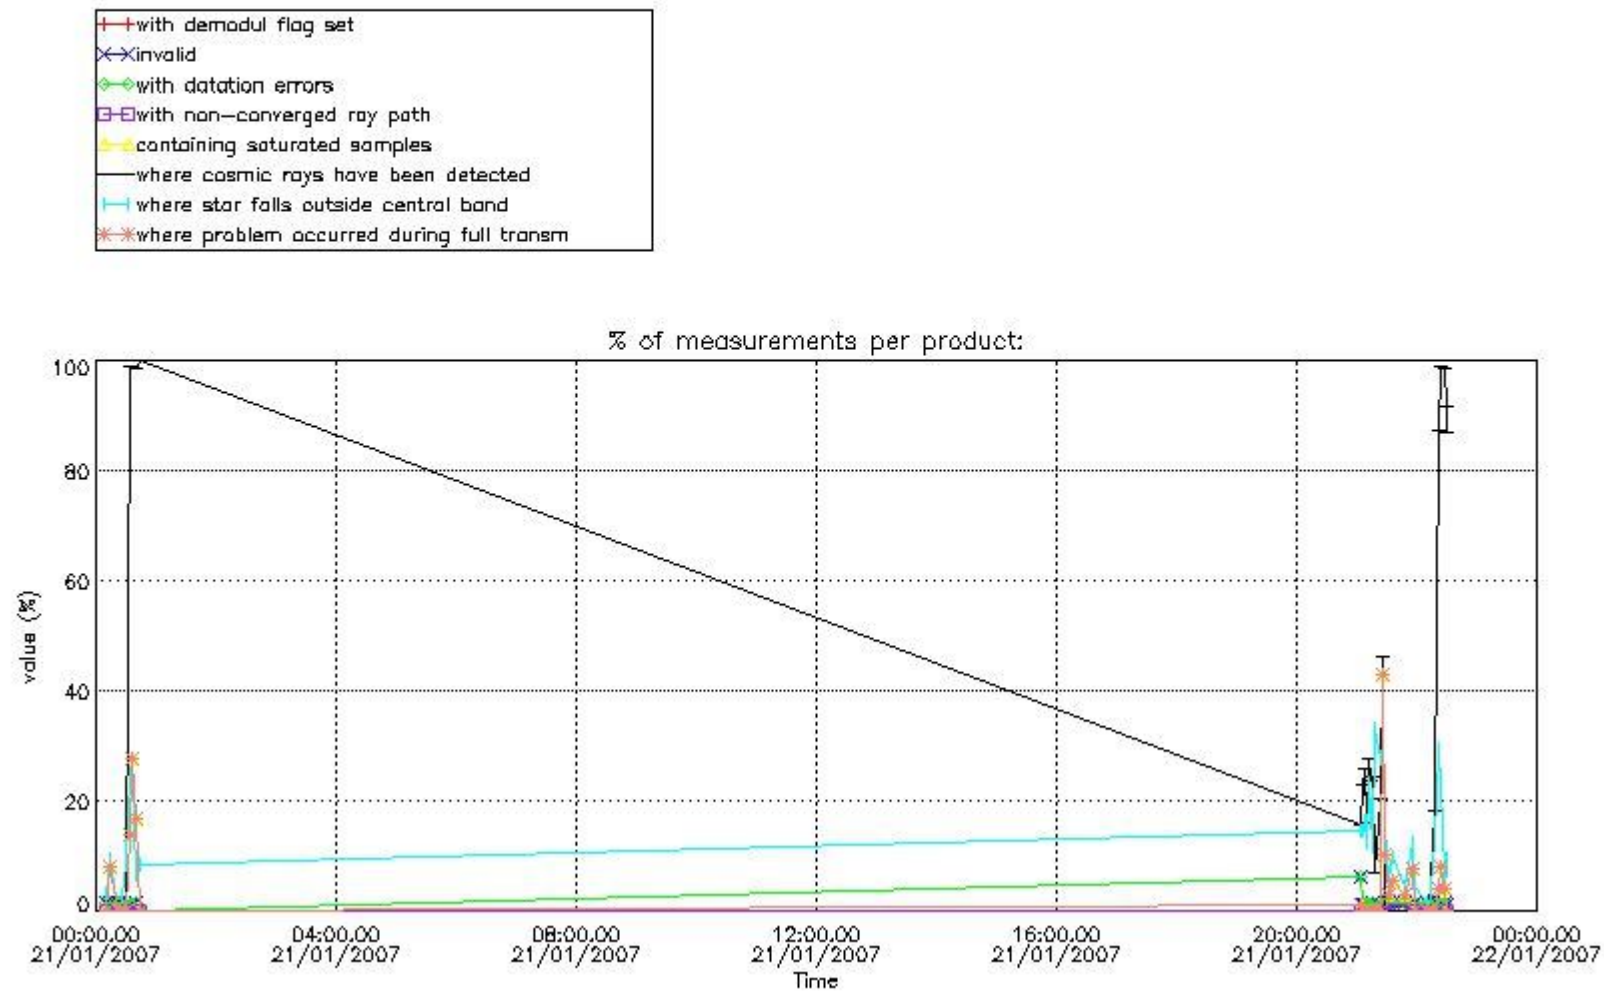

At least one measurement with demodulation flag set:	39.3939 %
Reference spectrum computed from DB:	0.00000 %
Reference spectrum with small number of measurements:	0.00000 %
SATU data not used:	0.00000 %

5.2 Plot quality information per product (time dependant)

5.3 Plot quality information per product (world map)