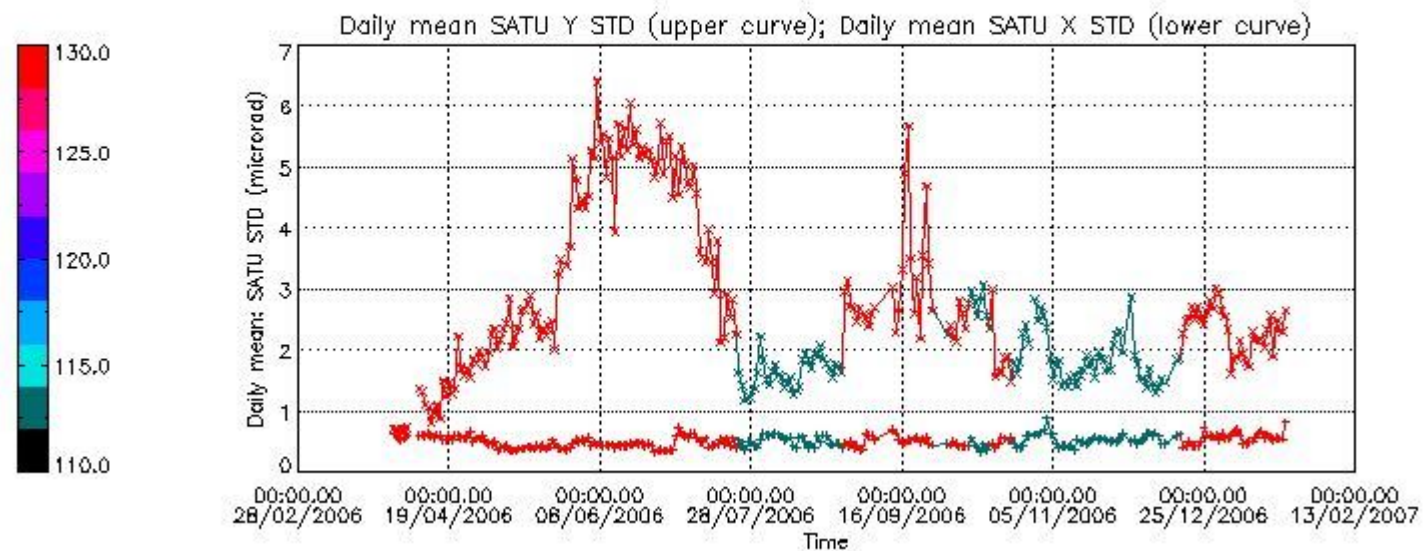

Number of data:	7450.0	7450.0	12250.	12250.

7.2.2 Trend of daily SATU NEA St. deviation since 1st April 2006 (dark limb)

The long term trend of the SATU 'X' and 'Y' standard deviations should be constant during the whole mission.

The colorbar represents the start tangent altitude (km) of the occultations.

Upper curve: STD of SATU Y axis

Lower curve: STD of SATU X axis

8. Auxiliary Data Files used for the production reported in section 2.4

The number reported in the third column indicates since which file (see list in section 2.4) the corresponding auxiliary file has been used. The fourth column is the date of those product files.

Type	Auxiliary Filename	Used since product	Used since product date
INST_PHYS_CHARACTERISTICS	GOM_INS_AXNIEC20050627_150713_20030716_120000_20100101_000000	1	21-JAN-2007 00:10:48
CALIBRATION_DATABASE	GOM_CAL_AXVIEC20070117_105731_20070116_000000_20100101_000000	1	21-JAN-2007 00:10:48
LEVEL-1B_PROC_CONFIG	GOM_PR1_AXNIEC20050627_151042_20020301_000000_20100101_000000	1	21-JAN-2007 00:10:48
STAR_CATALOGUE	GOM_CAT_AXVIEC20020121_161009_20020101_000000_20200101_000000	1	21-JAN-2007 00:10:48
STELLAR_SPECTRA_DATABANK	GOM_STS_AXNIEC20040308_103538_20020101_160000_20100101_000000	1	21-JAN-2007 00:10:48
ECMWF_FILE	AUX_ECF_AXNECM20070120_064147_20070120_210000_20070121_090000	1	21-JAN-2007 00:10:48
ECMWF_FILE	AUX_ECF_AXNECM20070122_144351_20070121_210000_20070122_090000	10	21-JAN-2007 21:03:22
OPTIONAL_ECMWF_FILE	MISSING	1	21-JAN-2007 00:10:48
ORBIT_DATA_FILE	DOR_NAV_OPNPDE20070120_210214_000060572054_00472_25576_2621.N1	1	21-JAN-2007 00:10:48
ORBIT_DATA_FILE	DOR_NAV_OPNPDE20070120_224830_000057382054_00473_25577_2622.N1	5	21-JAN-2007 00:29:35
ORBIT_DATA_FILE	DOR_NAV_OPNPDE20070121_210206_000041442054_00487_25591_2627.N1	10	21-JAN-2007 21:03:22