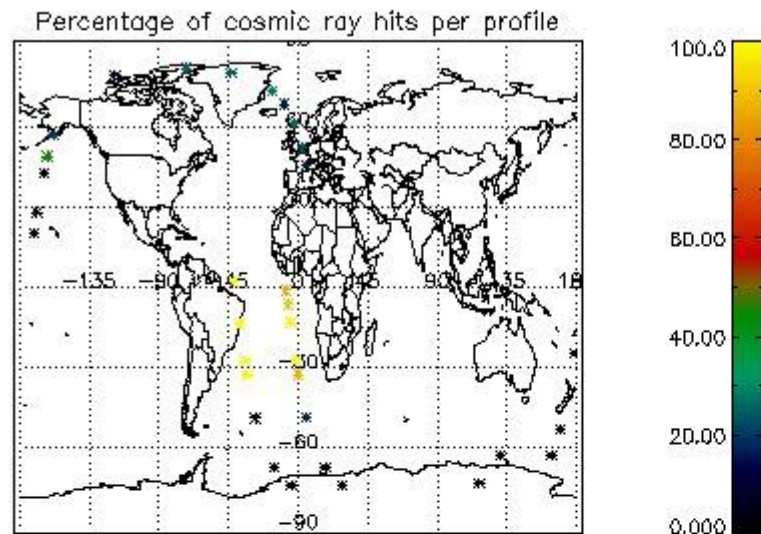

6. Statistics and plot of tangent altitude of the last measurement (DARK & BRIGHT products without errors)

6.1 Statistics on tangent altitude lost:

Statistics	DARK	BRIGHT	TWILIGHT
Mean:	18.160	20.265	8.9929
St. deviation:	2.9112	5.5058	1.8952
Maximum:	20.918	26.538	10.394
Minimum:	13.931	6.3054	6.2053
Number of data:	8.0000	15.000	4.0000

6.2 Plot for DARK limb products