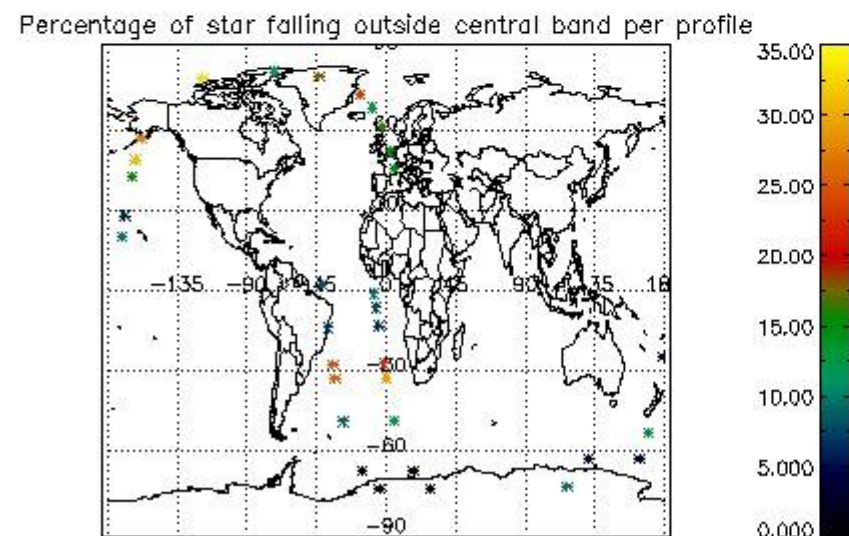

6. Statistics and plot of tangent altitude of the last measurement (DARK & BRIGHT products without errors)

6.1 Statistics on tangent altitude lost:

Statistics	DARK	BRIGHT	TWILIGHT
Mean:	18.160	20.265	8.9929
St. deviation:	2.9112	5.5058	1.8952
Maximum:	20.918	26.538	10.394
Minimum:	13.931	6.3054	6.2053
Number of data:	8.0000	15.000	4.0000

6.2 Plot for DARK limb products