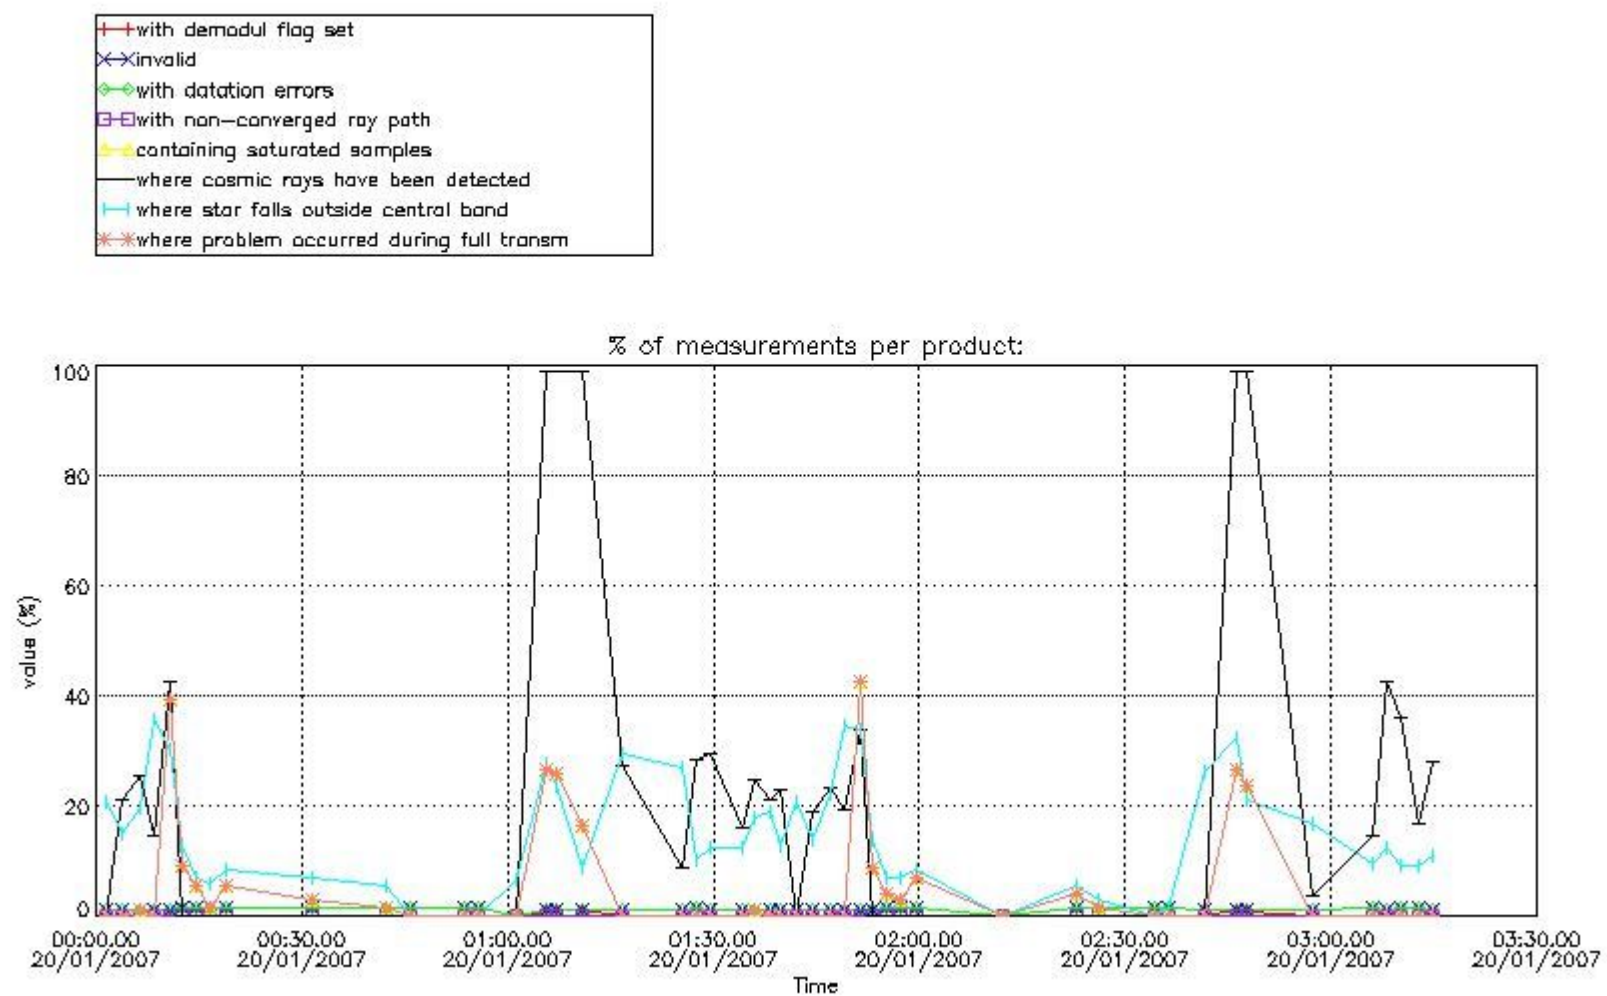

At least one measurement with demodulation flag set:	22.4490 %
Reference spectrum computed from DB:	0.00000 %
Reference spectrum with small number of measurements:	0.00000 %
SATU data not used:	0.00000 %

5.2 Plot quality information per product (time dependant)

5.3 Plot quality information per product (world map)