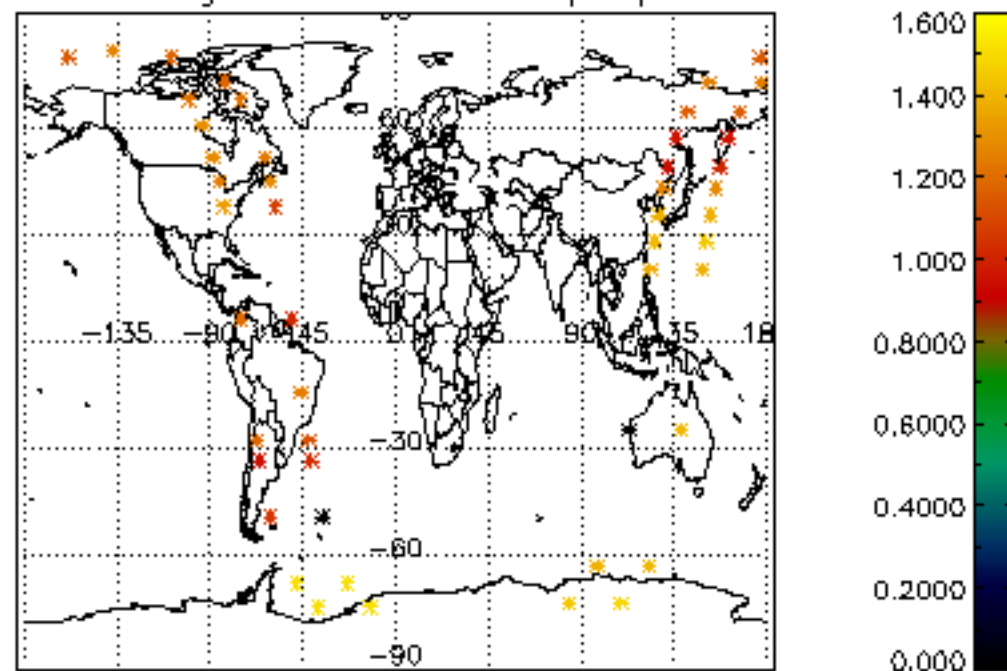

Percentage of cosmic ray hits per profile

Percentage of datation errors per profile

Percentage of star falling outside central band per profile

Percentage of saturation errors per profile

Tangent altitude at which the star is lost