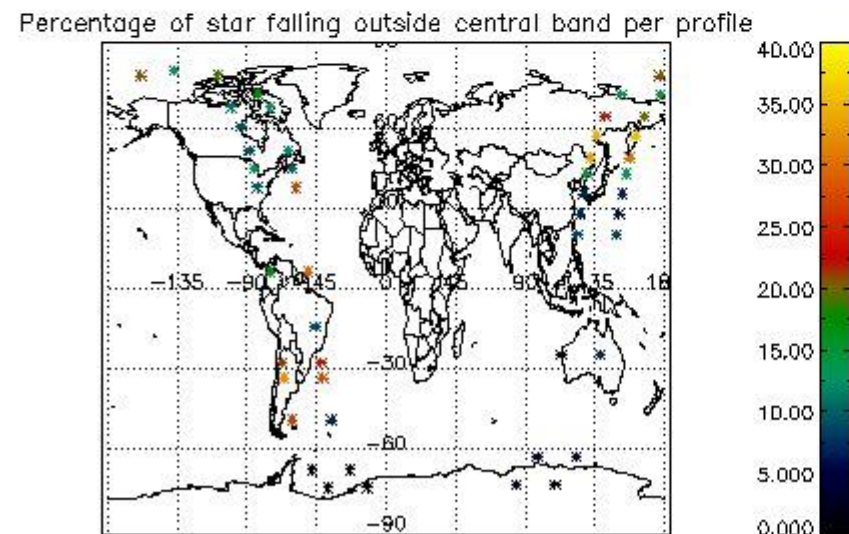

6. Statistics and plot of tangent altitude of the last measurement (DARK & BRIGHT products without errors)

6.1 Statistics on tangent altitude lost:

Statistics	DARK	BRIGHT	TWILIGHT
Mean:	15.855	19.888	8.6510
St. deviation:	4.4440	6.4891	2.9699
Maximum:	19.197	31.566	11.910
Minimum:	6.1624	4.6976	4.9133
Number of data:	12.000	22.000	4.0000

6.2 Plot for DARK limb products