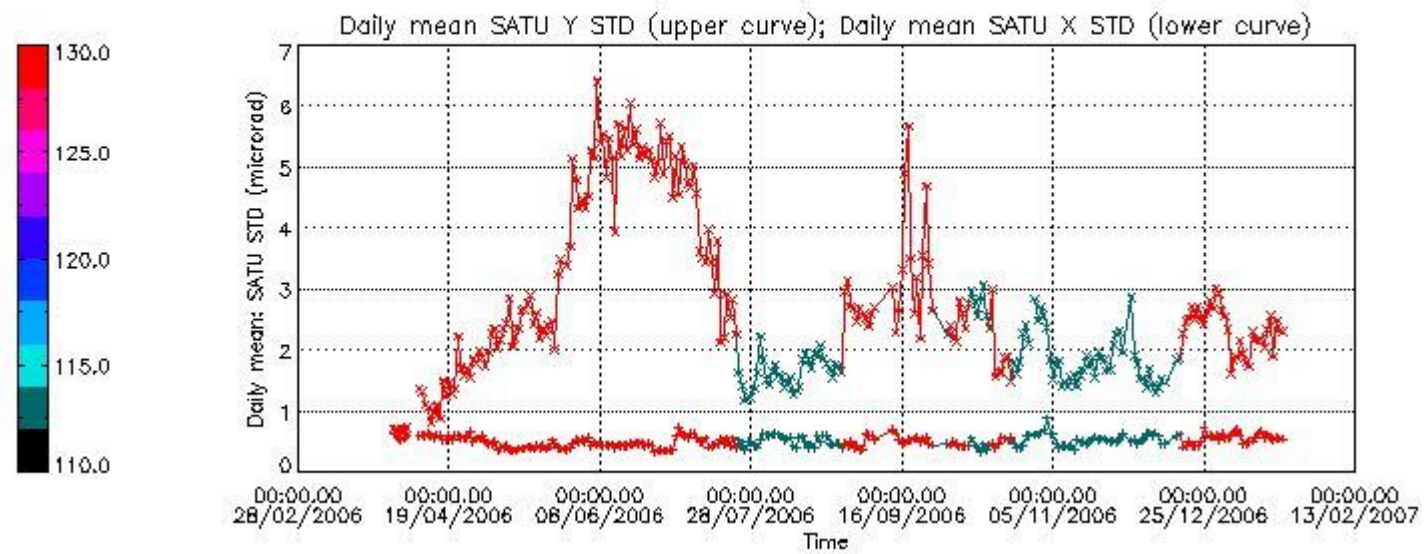

Number of data:	10750.	10750.	17850.	17850.

7.2.2 Trend of daily SATU NEA St. deviation since 1st April 2006 (dark limb)

The long term trend of the SATU 'X' and 'Y' standard deviations should be constant during the whole mission.

The colorbar represents the start tangent altitude (km) of the occultations.

Upper curve: STD of SATU Y axis

Lower curve: STD of SATU X axis

8. Auxiliary Data Files used for the production reported in section 2.4

The number reported in the third column indicates since which file (see list in section 2.4) the corresponding auxiliary file has been used. The fourth column is the date of those product files.

Type	Auxiliary Filename	Used since product	Used since product date
INST_PHYS_CHARACTERISTICS	GOM_INS_AXNIEC20050627_150713_20030716_120000_20100101_000000	1	20-JAN-2007 00:01:20
CALIBRATION_DATABASE	GOM_CAL_AXVIEC20070117_105731_20070116_000000_20100101_000000	1	20-JAN-2007 00:01:20
LEVEL-1B_PROC_CONFIG	GOM_PR1_AXNIEC20050627_151042_20020301_000000_20100101_000000	1	20-JAN-2007 00:01:20
STAR_CATALOGUE	GOM_CAT_AXVIEC20020121_161009_20020101_000000_20200101_000000	1	20-JAN-2007 00:01:20
STELLAR_SPECTRA_DATABANK	GOM_STS_AXNIEC20040308_103538_20020101_160000_20100101_000000	1	20-JAN-2007 00:01:20
ECMWF_FILE	AUX_ECF_AXNECM20070119_064613_20070119_210000_20070120_090000	1	20-JAN-2007 00:01:20
OPTIONAL_ECMWF_FILE	MISSING	1	20-JAN-2007 00:01:20
ORBIT_DATA_FILE	DOR_NAV_OPNPDE20070119_213934_000057382054_00458_25562_2614.N1	1	20-JAN-2007 00:01:20
ORBIT_DATA_FILE	DOR_NAV_OPNPDE20070119_232031_000057382054_00459_25563_2615.N1	16	20-JAN-2007 01:05:35
ORBIT_DATA_FILE	DOR_NAV_OPNPDE20070120_010128_000038252054_00460_25564_2616.N1	38	20-JAN-2007 02:23:00