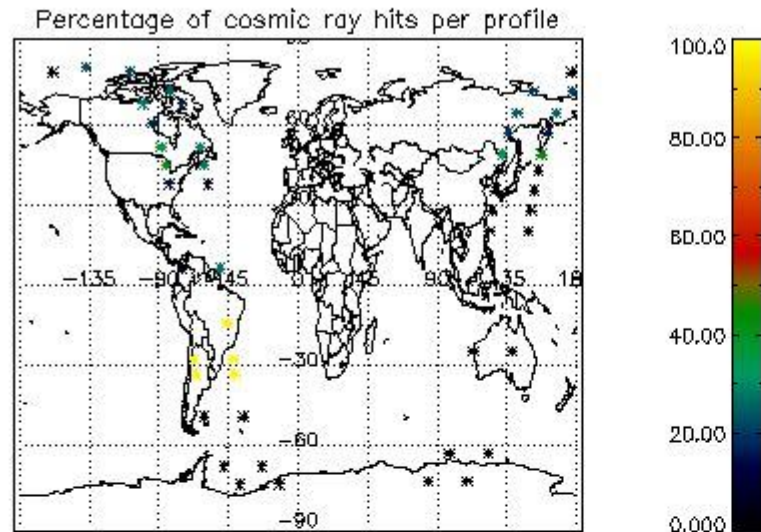

6. Statistics and plot of tangent altitude of the last measurement (DARK & BRIGHT products without errors)

6.1 Statistics on tangent altitude lost:

Statistics	DARK	BRIGHT	TWILIGHT
Mean:	15.855	19.888	8.6510
St. deviation:	4.4440	6.4891	2.9699
Maximum:	19.197	31.566	11.910
Minimum:	6.1624	4.6976	4.9133
Number of data:	12.000	22.000	4.0000

6.2 Plot for DARK limb products