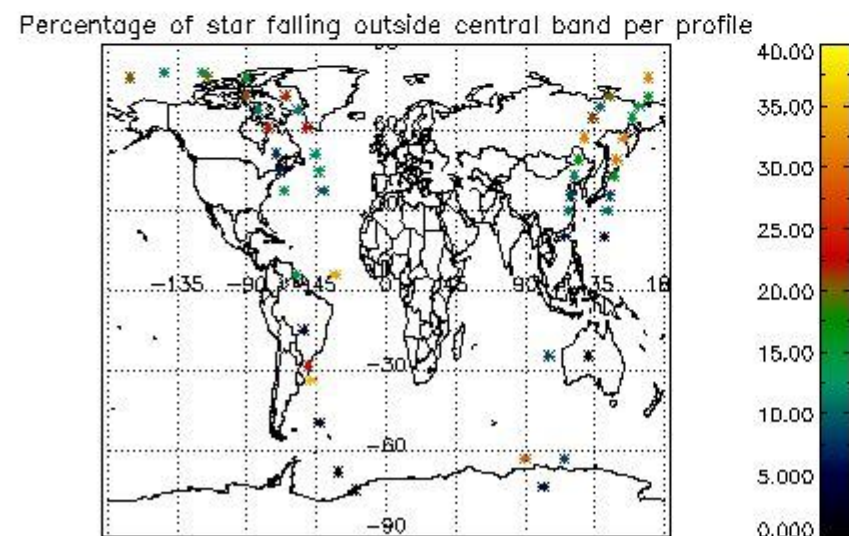

6. Statistics and plot of tangent altitude of the last measurement (DARK & BRIGHT products without errors)

6.1 Statistics on tangent altitude lost:

Statistics	DARK	BRIGHT	TWILIGHT
Mean:	15.513	18.498	6.8666
St. deviation:	4.6736	5.8643	4.3008
Maximum:	20.795	27.494	9.9077
Minimum:	3.7137	6.3233	3.8255
Number of data:	13.000	18.000	2.0000

6.2 Plot for DARK limb products