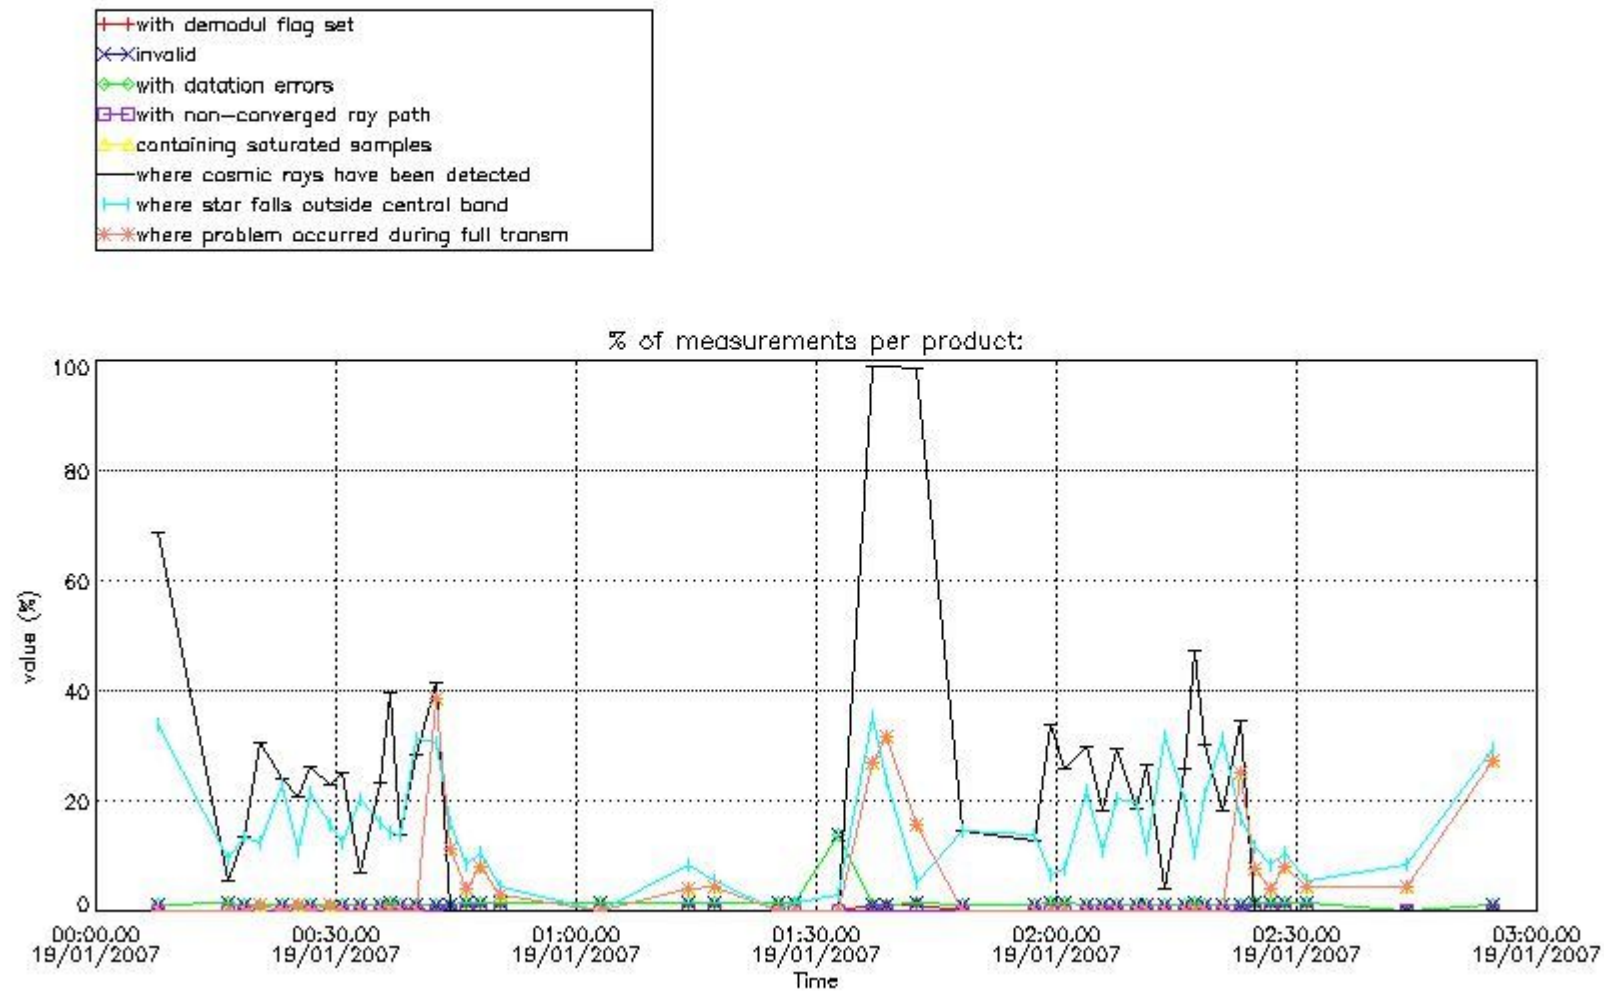

At least one measurement with demodulation flag set:	26.5306 %
Reference spectrum computed from DB:	0.00000 %
Reference spectrum with small number of measurements:	0.00000 %
SATU data not used:	0.00000 %

5.2 Plot quality information per product (time dependant)

5.3 Plot quality information per product (world map)