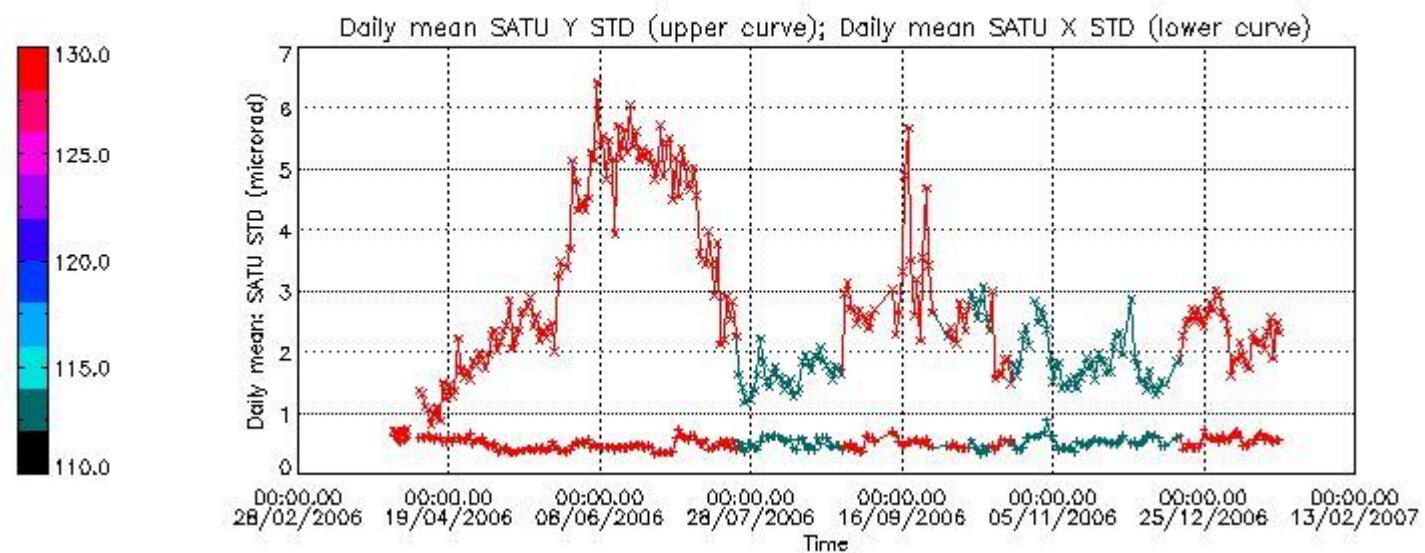

Number of data:	11550.	11550.	14700.	14700.

7.2.2 Trend of daily SATU NEA St. deviation since 1st April 2006 (dark limb)

The long term trend of the SATU 'X' and 'Y' standard deviations should be constant during the whole mission.

The colorbar represents the start tangent altitude (km) of the occultations.

Upper curve: STD of SATU Y axis

Lower curve: STD of SATU X axis

8. Auxiliary Data Files used for the production reported in section 2.4

The number reported in the third column indicates since which file (see list in section 2.4) the corresponding auxiliary file has been used. The fourth column is the date of those product files.

Type	Auxiliary Filename	Used since product	Used since product date
INST_PHYS_CHARACTERISTICS	GOM_INS_AXNIEC20050627_150713_20030716_120000_20100101_000000	1	19-JAN-2007 00:07:39
CALIBRATION_DATABASE	GOM_CAL_AXVIEC20070117_105731_20070116_000000_20100101_000000	1	19-JAN-2007 00:07:39
LEVEL-1B_PROC_CONFIG	GOM_PR1_AXNIEC20050627_151042_20020301_000000_20100101_000000	1	19-JAN-2007 00:07:39
STAR_CATALOGUE	GOM_CAT_AXVIEC20020121_161009_20020101_000000_20200101_000000	1	19-JAN-2007 00:07:39
STELLAR_SPECTRA_DATABANK	GOM_STS_AXNIEC20040308_103538_20020101_160000_20100101_000000	1	19-JAN-2007 00:07:39
ECMWF_FILE	AUX_ECF_AXNECM20070118_104636_20070118_210000_20070119_090000	1	19-JAN-2007 00:07:39
OPTIONAL_ECMWF_FILE	MISSING	1	19-JAN-2007 00:07:39
ORBIT_DATA_FILE	DOR_NAV_OPNPDE20070118_221135_000057382054_00444_25548_2608.N1	1	19-JAN-2007 00:07:39
ORBIT_DATA_FILE	DOR_NAV_OPNPDE20070118_235232_000054192054_00445_25549_2609.N1	25	19-JAN-2007 01:32:38
ORBIT_DATA_FILE	DOR_NAV_OPNPDE20070119_024233_000057382054_00447_25551_2611.N1	49	19-JAN-2007 02:54:37