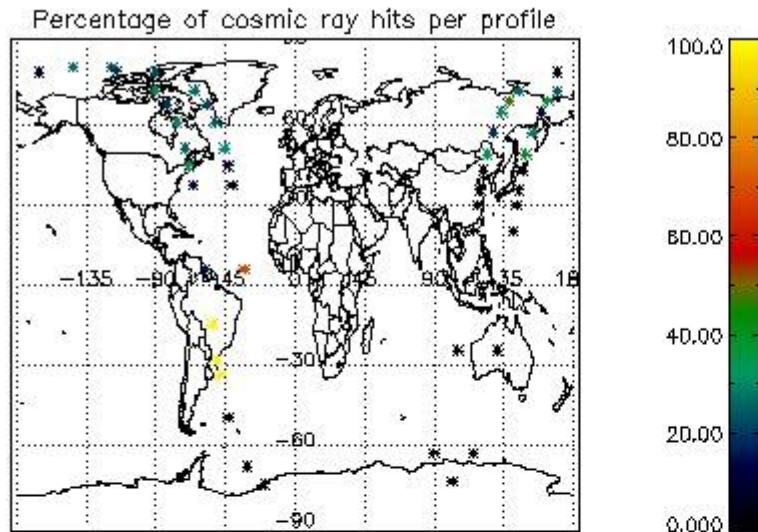

6. Statistics and plot of tangent altitude of the last measurement (DARK & BRIGHT products without errors)

6.1 Statistics on tangent altitude lost:

Statistics	DARK	BRIGHT	TWILIGHT
Mean:	15.513	18.498	6.8666
St. deviation:	4.6736	5.8643	4.3008
Maximum:	20.795	27.494	9.9077
Minimum:	3.7137	6.3233	3.8255
Number of data:	13.000	18.000	2.0000

6.2 Plot for DARK limb products