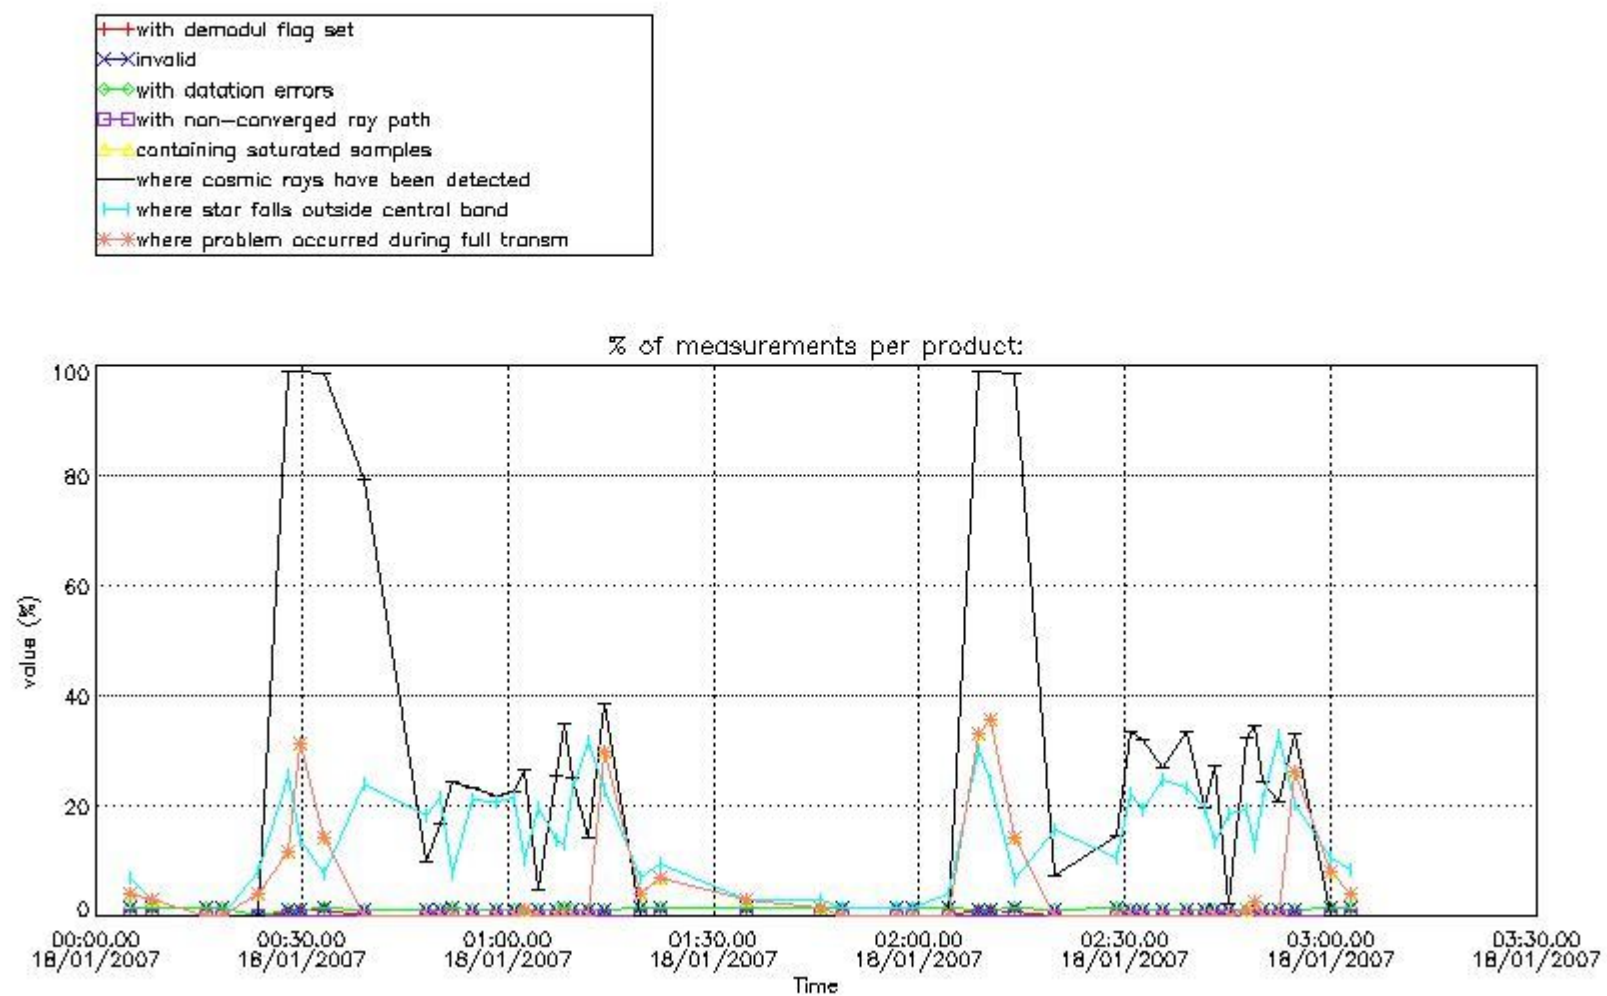

At least one measurement with demodulation flag set:	28.5714 %
Reference spectrum computed from DB:	0.00000 %
Reference spectrum with small number of measurements:	0.00000 %
SATU data not used:	0.00000 %

5.2 Plot quality information per product (time dependant)

5.3 Plot quality information per product (world map)