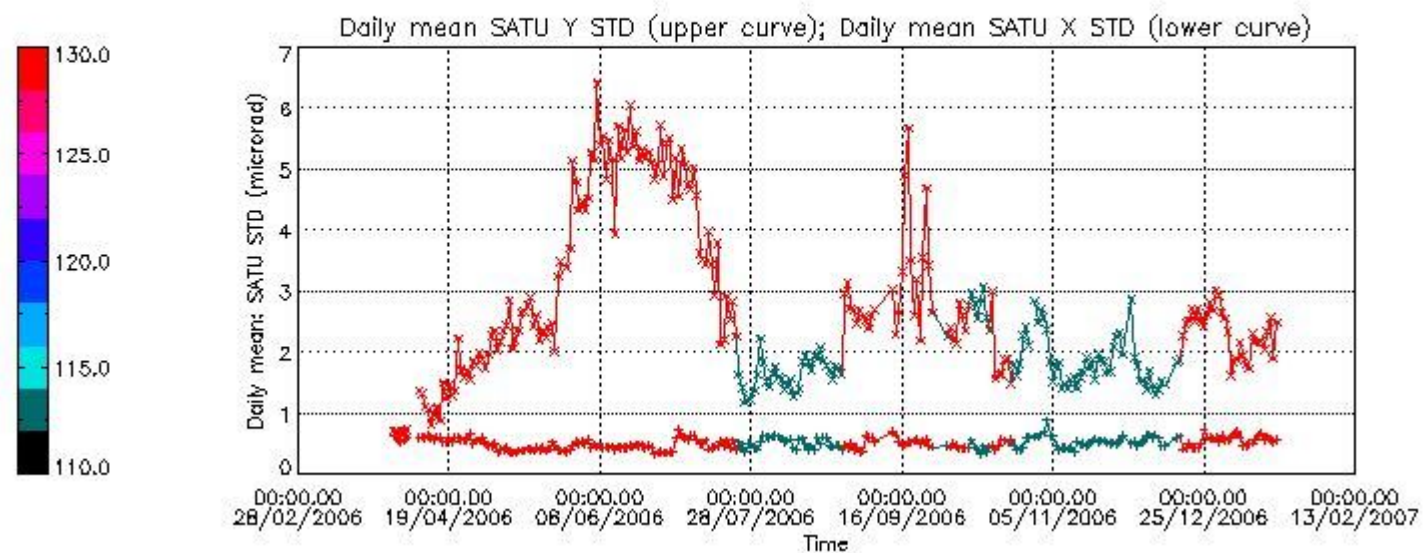

Number of data:	10650.	10650.	14150.	14150.

7.2.2 Trend of daily SATU NEA St. deviation since 1st April 2006 (dark limb)

The long term trend of the SATU 'X' and 'Y' standard deviations should be constant during the whole mission.

The colorbar represents the start tangent altitude (km) of the occultations.

Upper curve: STD of SATU Y axis

Lower curve: STD of SATU X axis

8. Auxiliary Data Files used for the production reported in section 2.4

The number reported in the third column indicates since which file (see list in section 2.4) the corresponding auxiliary file has been used. The fourth column is the date of those product files.

Type	Auxiliary Filename	Used since product	Used since product date
INST_PHYS_CHARACTERISTICS	GOM_INS_AXNIEC20050627_150713_20030716_120000_20100101_000000	1	18-JAN-2007 00:05:01
CALIBRATION_DATABASE	GOM_CAL_AXVIEC20070117_105731_20070116_000000_20100101_000000	1	18-JAN-2007 00:05:01
LEVEL-1B_PROC_CONFIG	GOM_PR1_AXNIEC20050627_151042_20020301_000000_20100101_000000	1	18-JAN-2007 00:05:01
STAR_CATALOGUE	GOM_CAT_AXVIEC20020121_161009_20020101_000000_20200101_000000	1	18-JAN-2007 00:05:01
STELLAR_SPECTRA_DATABANK	GOM_STS_AXNIEC20040308_103538_20020101_160000_20100101_000000	1	18-JAN-2007 00:05:01
ECMWF_FILE	AUX_ECF_AXNECM20070117_063000_20070117_210000_20070118_090000	1	18-JAN-2007 00:05:01
OPTIONAL_ECMWF_FILE	MISSING	1	18-JAN-2007 00:05:01
ORBIT_DATA_FILE	DOR_NAV_OPNPDE20070117_205720_000060572054_00429_25533_2595.N1	1	18-JAN-2007 00:05:01
ORBIT_DATA_FILE	DOR_NAV_OPNPDE20070118_002432_000054192054_00431_25535_2597.N1	6	18-JAN-2007 00:28:01