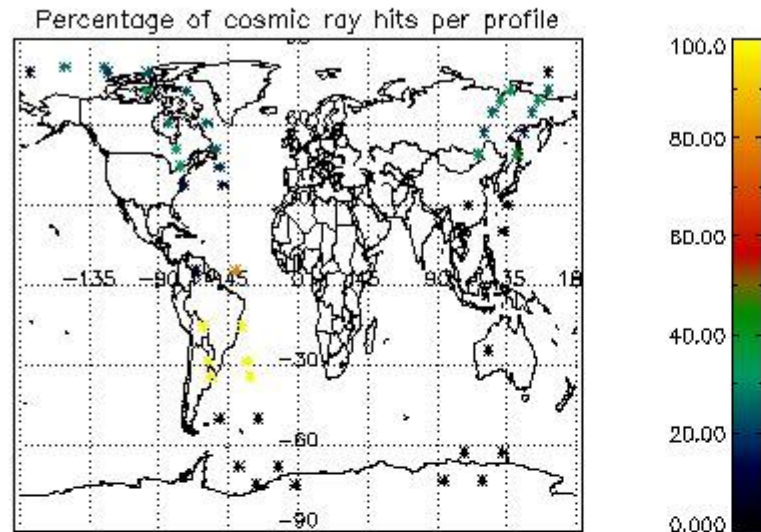

6. Statistics and plot of tangent altitude of the last measurement (DARK & BRIGHT products without errors)

6.1 Statistics on tangent altitude lost:

Statistics	DARK	BRIGHT	TWILIGHT
Mean:	14.577	20.836	11.782
St. deviation:	3.8484	4.7145	3.3208
Maximum:	20.221	26.108	14.130
Minimum:	9.7796	10.173	9.4340
Number of data:	12.000	17.000	2.0000

6.2 Plot for DARK limb products