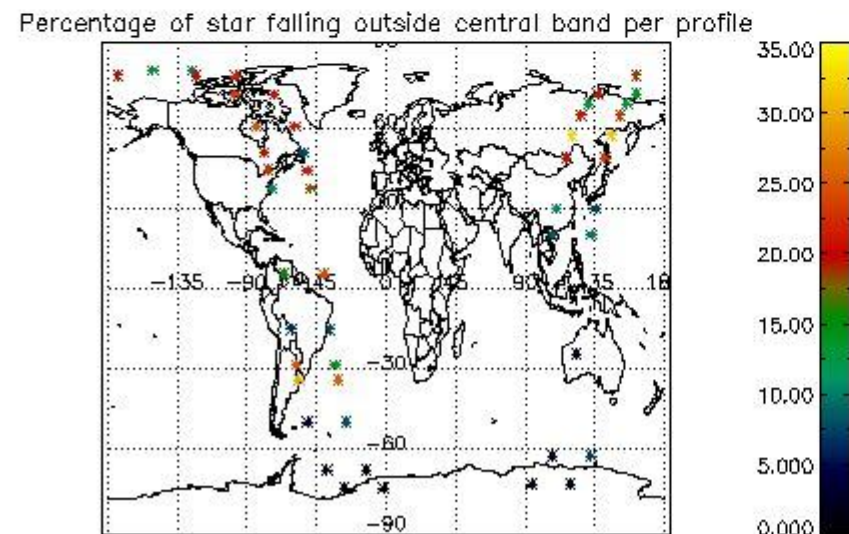

6. Statistics and plot of tangent altitude of the last measurement (DARK & BRIGHT products without errors)

6.1 Statistics on tangent altitude lost:

Statistics	DARK	BRIGHT	TWILIGHT
Mean:	14.577	20.836	11.782
St. deviation:	3.8484	4.7145	3.3208
Maximum:	20.221	26.108	14.130
Minimum:	9.7796	10.173	9.4340
Number of data:	12.000	17.000	2.0000

6.2 Plot for DARK limb products