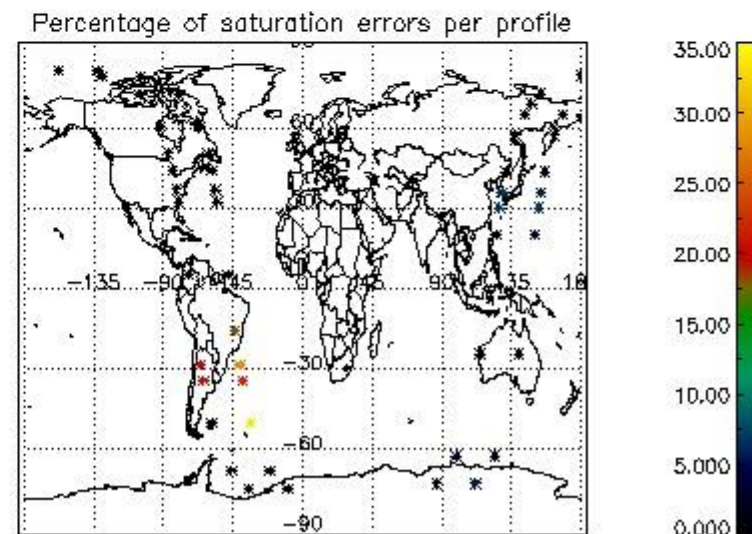

6. Statistics and plot of tangent altitude of the last measurement (DARK & BRIGHT products without errors)

6.1 Statistics on tangent altitude lost:

Statistics	DARK	BRIGHT	TWILIGHT
Mean:	16.528	20.953	14.856
St. deviation:	3.6123	5.9047	3.2523
Maximum:	20.985	29.585	17.156
Minimum:	10.689	4.1851	12.556
Number of data:	13.000	20.000	2.0000

6.2 Plot for DARK limb products