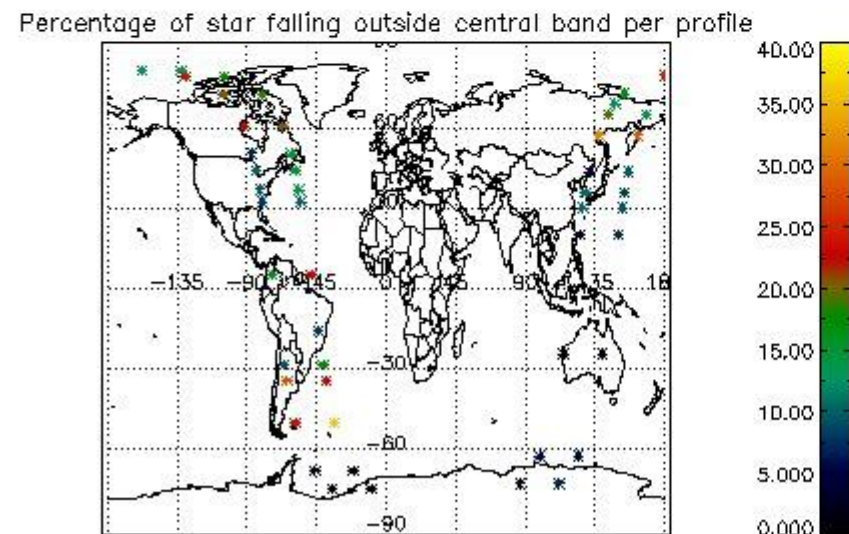

6. Statistics and plot of tangent altitude of the last measurement (DARK & BRIGHT products without errors)

6.1 Statistics on tangent altitude lost:

Statistics	DARK	BRIGHT	TWILIGHT
Mean:	16.528	20.953	14.856
St. deviation:	3.6123	5.9047	3.2523
Maximum:	20.985	29.585	17.156
Minimum:	10.689	4.1851	12.556
Number of data:	13.000	20.000	2.0000

6.2 Plot for DARK limb products