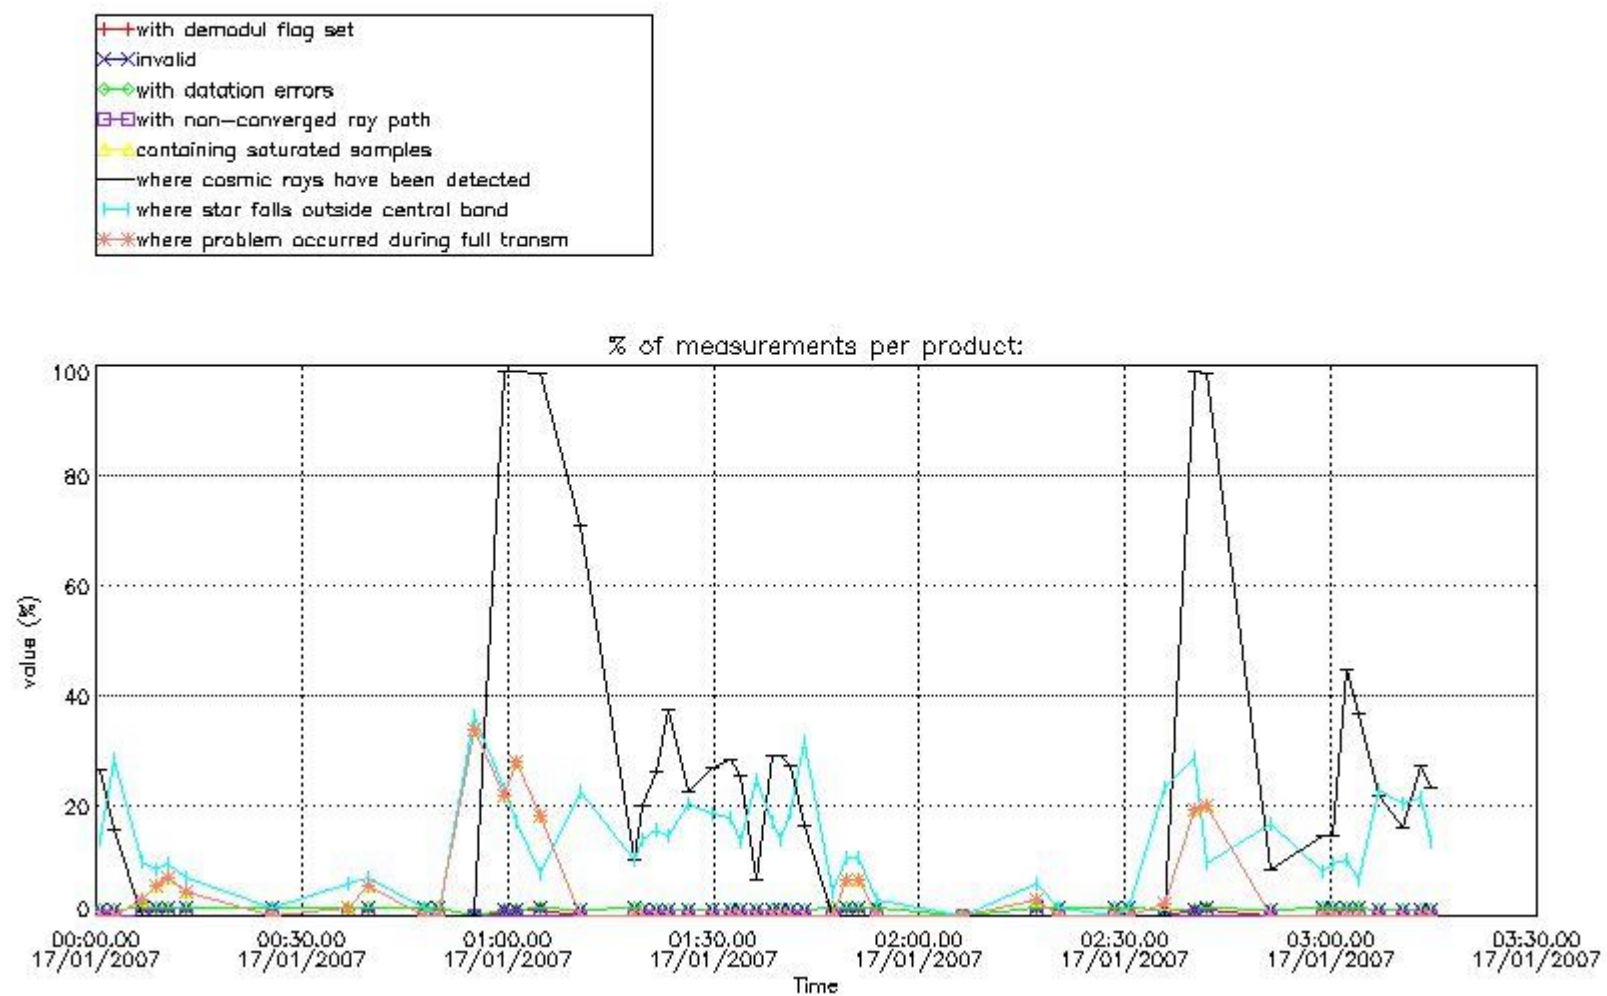

At least one measurement with demodulation flag set:	20.0000 %
Reference spectrum computed from DB:	0.00000 %
Reference spectrum with small number of measurements:	0.00000 %
SATU data not used:	0.00000 %

5.2 Plot quality information per product (time dependant)

5.3 Plot quality information per product (world map)