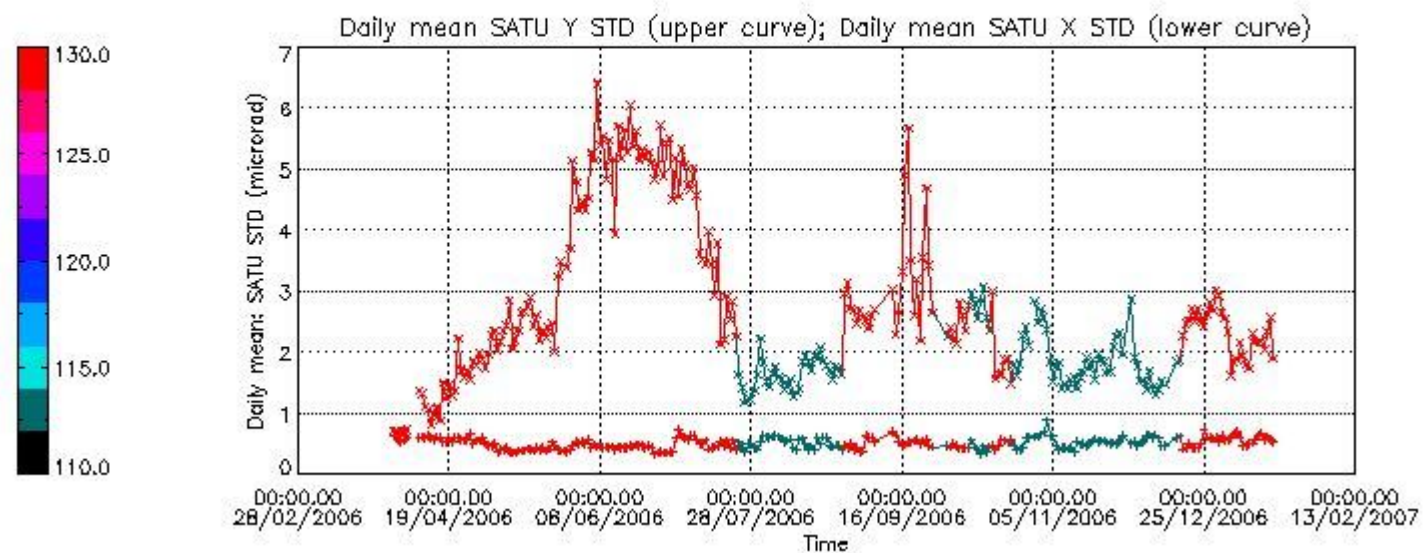

Number of data:	11400.	11400.	16300.	16300.

7.2.2 Trend of daily SATU NEA St. deviation since 1st April 2006 (dark limb)

The long term trend of the SATU 'X' and 'Y' standard deviations should be constant during the whole mission.

The colorbar represents the start tangent altitude (km) of the occultations.

Upper curve: STD of SATU Y axis

Lower curve: STD of SATU X axis

8. Auxiliary Data Files used for the production reported in section 2.4

The number reported in the third column indicates since which file (see list in section 2.4) the corresponding auxiliary file has been used. The fourth column is the date of those product files.

Type	Auxiliary Filename	Used since product	Used since product date
INST_PHYS_CHARACTERISTICS	GOM_INS_AXNIEC20050627_150713_20030716_120000_20100101_000000	1	17-JAN-2007 00:00:28
CALIBRATION_DATABASE	GOM_CAL_AXVIEC20070105_103648_20070104_000000_20100101_000000	1	17-JAN-2007 00:00:28
LEVEL-1B_PROC_CONFIG	GOM_PR1_AXNIEC20050627_151042_20020301_000000_20100101_000000	1	17-JAN-2007 00:00:28
STAR_CATALOGUE	GOM_CAT_AXVIEC20020121_161009_20020101_000000_20200101_000000	1	17-JAN-2007 00:00:28
STELLAR_SPECTRA_DATABANK	GOM_STS_AXNIEC20040308_103538_20020101_160000_20100101_000000	1	17-JAN-2007 00:00:28
ECMWF_FILE	AUX_ECF_AXNECM20070116_061347_20070116_210000_20070117_090000	1	17-JAN-2007 00:00:28
OPTIONAL_ECMWF_FILE	MISSING	1	17-JAN-2007 00:00:28
ORBIT_DATA_FILE	DOR_NAV_OPNPDE20070116_212921_000060572054_00415_25519_2588.N1	1	17-JAN-2007 00:00:28
ORBIT_DATA_FILE	DOR_NAV_OPNPDE20070116_231536_000057382054_00416_25520_2589.N1	13	17-JAN-2007 00:59:33
ORBIT_DATA_FILE	DOR_NAV_OPNPDE20070117_020538_000057382054_00418_25522_2591.N1	35	17-JAN-2007 02:17:13