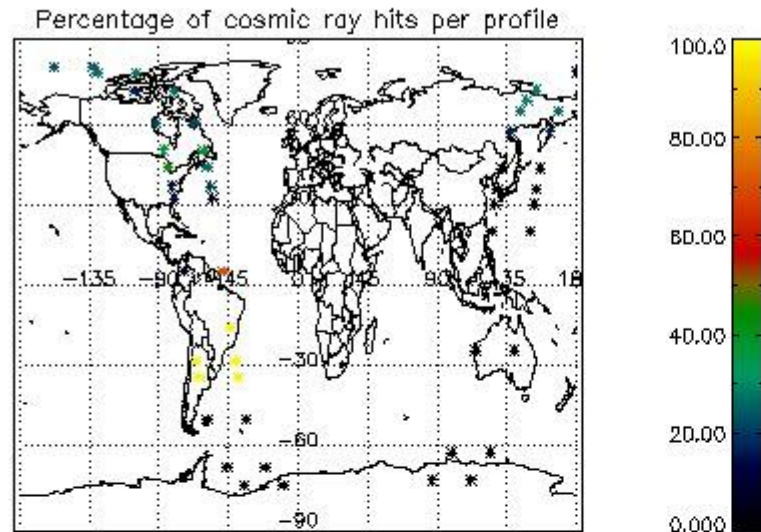

6. Statistics and plot of tangent altitude of the last measurement (DARK & BRIGHT products without errors)

6.1 Statistics on tangent altitude lost:

Statistics	DARK	BRIGHT	TWILIGHT
Mean:	16.528	20.953	14.856
St. deviation:	3.6123	5.9047	3.2523
Maximum:	20.985	29.585	17.156
Minimum:	10.689	4.1851	12.556
Number of data:	13.000	20.000	2.0000

6.2 Plot for DARK limb products