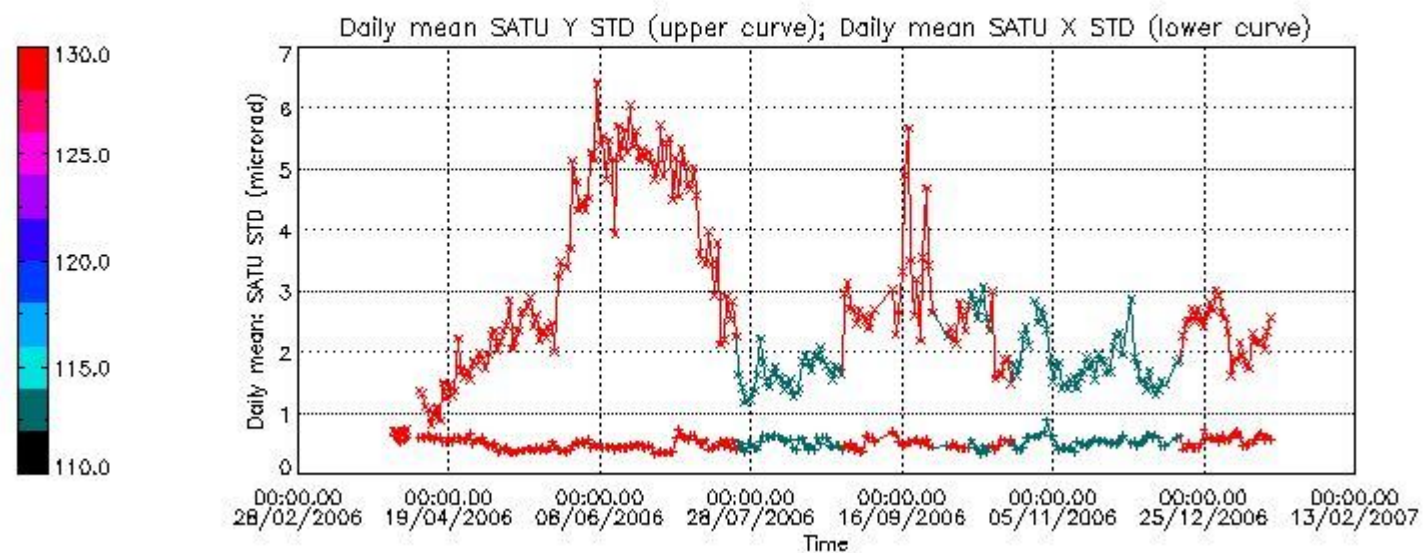

Number of data:	11450.	11450.	13800.	13800.

7.2.2 Trend of daily SATU NEA St. deviation since 1st April 2006 (dark limb)

The long term trend of the SATU 'X' and 'Y' standard deviations should be constant during the whole mission.

The colorbar represents the start tangent altitude (km) of the occultations.

Upper curve: STD of SATU Y axis

Lower curve: STD of SATU X axis

8. Auxiliary Data Files used for the production reported in section 2.4

The number reported in the third column indicates since which file (see list in section 2.4) the corresponding auxiliary file has been used. The fourth column is the date of those product files.

Type	Auxiliary Filename	Used since product	Used since product date
INST_PHYS_CHARACTERISTICS	GOM_INS_AXNIEC20050627_150713_20030716_120000_20100101_000000	1	16-JAN-2007 00:01:35
CALIBRATION_DATABASE	GOM_CAL_AXVIEC20070105_103648_20070104_000000_20100101_000000	1	16-JAN-2007 00:01:35
LEVEL-1B_PROC_CONFIG	GOM_PR1_AXNIEC20050627_151042_20020301_000000_20100101_000000	1	16-JAN-2007 00:01:35
STAR_CATALOGUE	GOM_CAT_AXVIEC20020121_161009_20020101_000000_20200101_000000	1	16-JAN-2007 00:01:35
STELLAR_SPECTRA_DATABANK	GOM_STS_AXNIEC20040308_103538_20020101_160000_20100101_000000	1	16-JAN-2007 00:01:35
ECMWF_FILE	AUX_ECF_AXNECM20070115_062011_20070115_210000_20070116_090000	1	16-JAN-2007 00:01:35
OPTIONAL_ECMWF_FILE	MISSING	1	16-JAN-2007 00:01:35
ORBIT_DATA_FILE	DOR_NAV_OPNPDE20070115_234219_000057382054_00402_25506_2583.N1	1	16-JAN-2007 00:01:35
ORBIT_DATA_FILE	DOR_NAV_OPNPDE20070116_012316_000041442054_00403_25507_2584.N1	45	16-JAN-2007 02:48:49