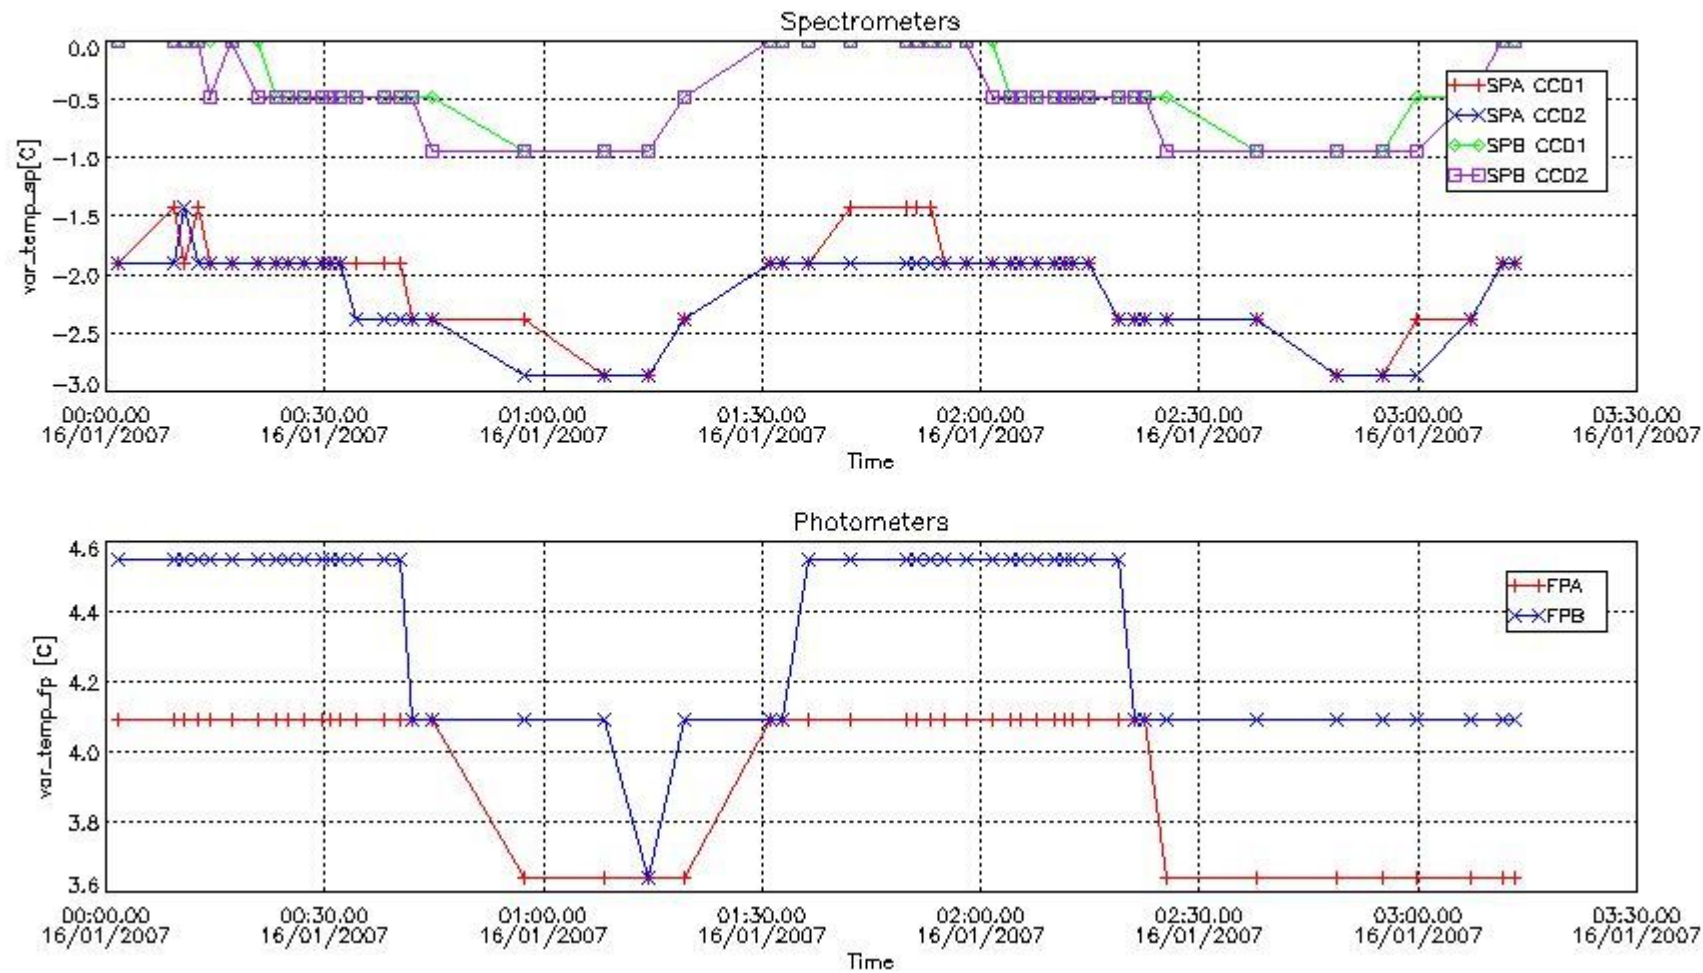

4. Overview of dark signal processing per product

The Dark Charge (DC) is a temperature-dependant signal added to the useful measurements and it is therefore subtracted from them during the processing. There are two phenomena that produce a continuous increase of the DC: the "hot pixels" (a pixel is "hot" when its DC exceeds by a significant amount its value measured on ground at the same temperature) and the "Random Telegraphic Signal" (abrupt change positive or negative of the CCD pixel signal, random in time, affecting only the DC part of the signal and not the photon generated signal).

In this section a list of products that did not use the Dark Sky Area (DSA) observation for the DC computation is given. It is also provided the mean DC plot per product for dark limb products with no error flag set.

4.1 All products used the DSA observation for the DC computation

4.2 Plot of mean dark charges per product: only products in DARK limb conditions without errors are used