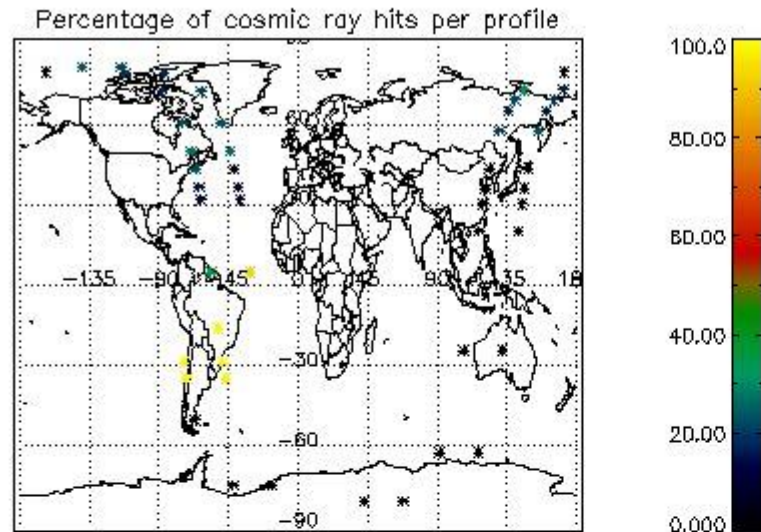

6. Statistics and plot of tangent altitude of the last measurement (DARK & BRIGHT products without errors)

6.1 Statistics on tangent altitude lost:

Statistics	DARK	BRIGHT	TWILIGHT
Mean:	15.591	21.068	14.604
St. deviation:	5.7800	2.8267	1.3761
Maximum:	23.549	27.022	15.577
Minimum:	4.6658	16.799	13.630
Number of data:	13.000	17.000	2.0000

6.2 Plot for DARK limb products