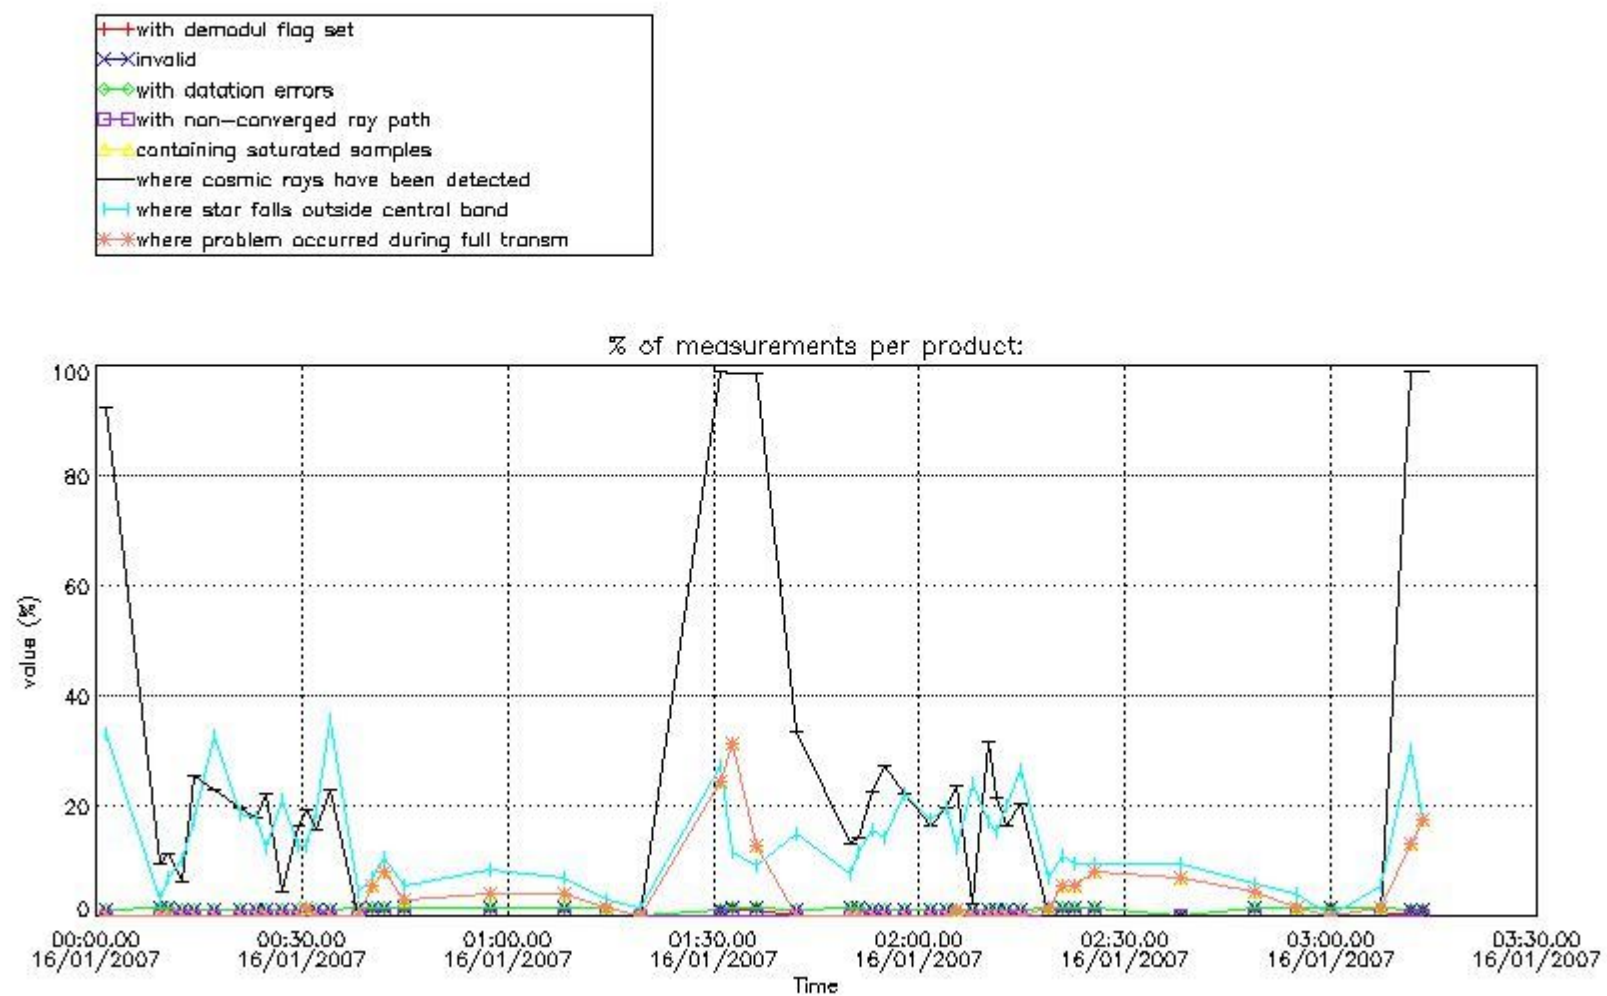

At least one measurement with demodulation flag set:	22.0000 %
Reference spectrum computed from DB:	0.00000 %
Reference spectrum with small number of measurements:	0.00000 %
SATU data not used:	0.00000 %

5.2 Plot quality information per product (time dependant)

5.3 Plot quality information per product (world map)