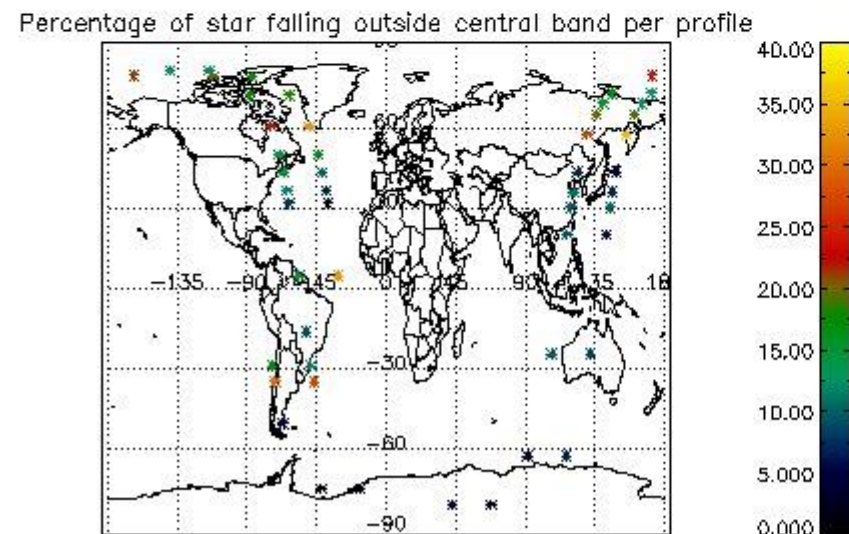

6. Statistics and plot of tangent altitude of the last measurement (DARK & BRIGHT products without errors)

6.1 Statistics on tangent altitude lost:

Statistics	DARK	BRIGHT	TWILIGHT
Mean:	15.591	21.068	14.604
St. deviation:	5.7800	2.8267	1.3761
Maximum:	23.549	27.022	15.577
Minimum:	4.6658	16.799	13.630
Number of data:	13.000	17.000	2.0000

6.2 Plot for DARK limb products