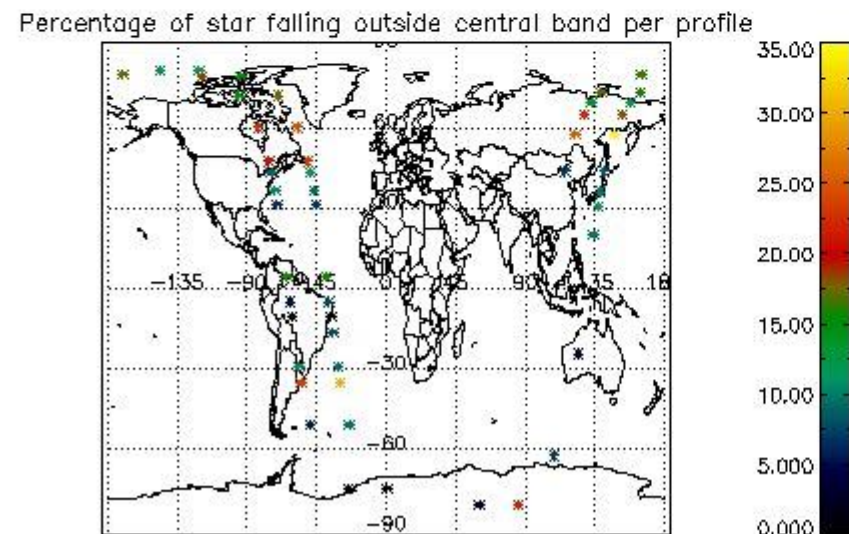

6. Statistics and plot of tangent altitude of the last measurement (DARK & BRIGHT products without errors)

6.1 Statistics on tangent altitude lost:

Statistics	DARK	BRIGHT	TWILIGHT
Mean:	19.676	20.440	16.926
St. deviation:	9.1322	4.1897	0.80509
Maximum:	41.715	27.633	17.495
Minimum:	9.5928	11.219	16.356
Number of data:	17.000	13.000	2.0000

6.2 Plot for DARK limb products