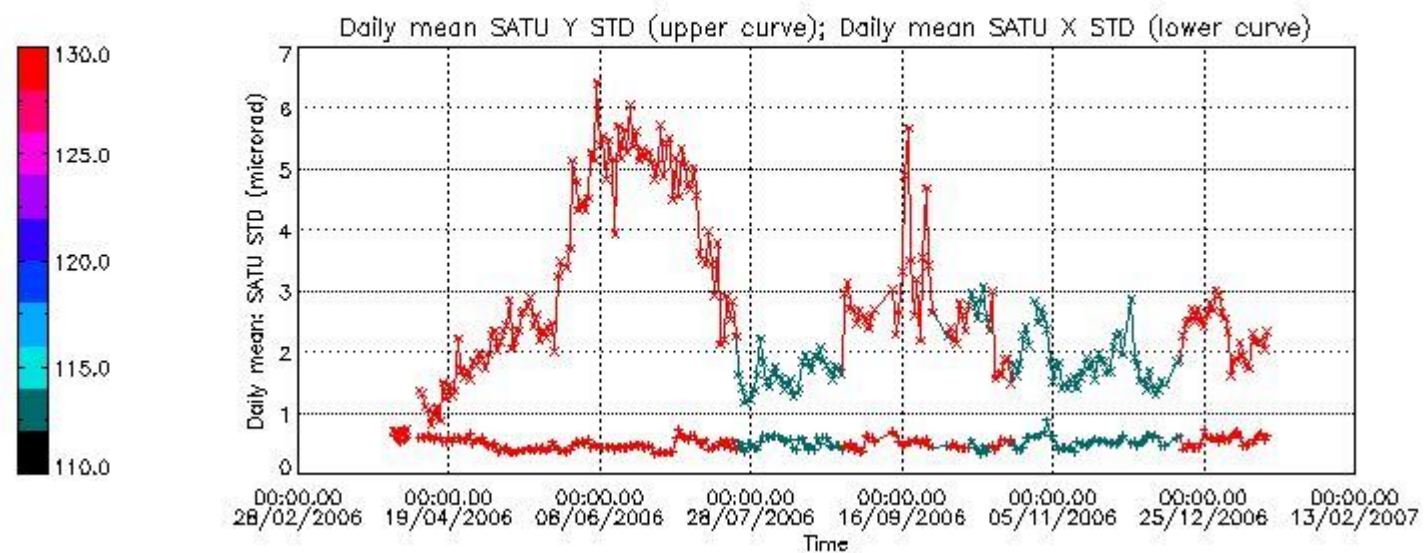

Number of data:	15450.	15450.	10600.	10600.

7.2.2 Trend of daily SATU NEA St. deviation since 1st April 2006 (dark limb)

The long term trend of the SATU 'X' and 'Y' standard deviations should be constant during the whole mission.

The colorbar represents the start tangent altitude (km) of the occultations.

Upper curve: STD of SATU Y axis

Lower curve: STD of SATU X axis

8. Auxiliary Data Files used for the production reported in section 2.4

The number reported in the third column indicates since which file (see list in section 2.4) the corresponding auxiliary file has been used. The fourth column is the date of those product files.

Type	Auxiliary Filename	Used since product	Used since product date
INST_PHYS_CHARACTERISTICS	GOM_INS_AXNIEC20050627_150713_20030716_120000_20100101_000000	1	15-JAN-2007 00:05:29
CALIBRATION_DATABASE	GOM_CAL_AXVIEC20070105_103648_20070104_000000_20100101_000000	1	15-JAN-2007 00:05:29
LEVEL-1B_PROC_CONFIG	GOM_PR1_AXNIEC20050627_151042_20020301_000000_20100101_000000	1	15-JAN-2007 00:05:29
STAR_CATALOGUE	GOM_CAT_AXVIEC20020121_161009_20020101_000000_20200101_000000	1	15-JAN-2007 00:05:29
STELLAR_SPECTRA_DATABANK	GOM_STS_AXNIEC20040308_103538_20020101_160000_20100101_000000	1	15-JAN-2007 00:05:29
ECMWF_FILE	AUX_ECF_AXNECM20070114_061949_20070114_210000_20070115_090000	1	15-JAN-2007 00:05:29
OPTIONAL_ECMWF_FILE	MISSING	1	15-JAN-2007 00:05:29
ORBIT_DATA_FILE	DOR_NAV_OPNPDE20070114_205226_000057382054_00386_25490_2575.N1	1	15-JAN-2007 00:05:29
ORBIT_DATA_FILE	DOR_NAV_OPNPDE20070114_223323_000057382054_00387_25491_2576.N1	4	15-JAN-2007 00:22:01
ORBIT_DATA_FILE	DOR_NAV_OPNPDE20070115_001420_000057382054_00388_25492_2577.N1	31	15-JAN-2007 01:58:10