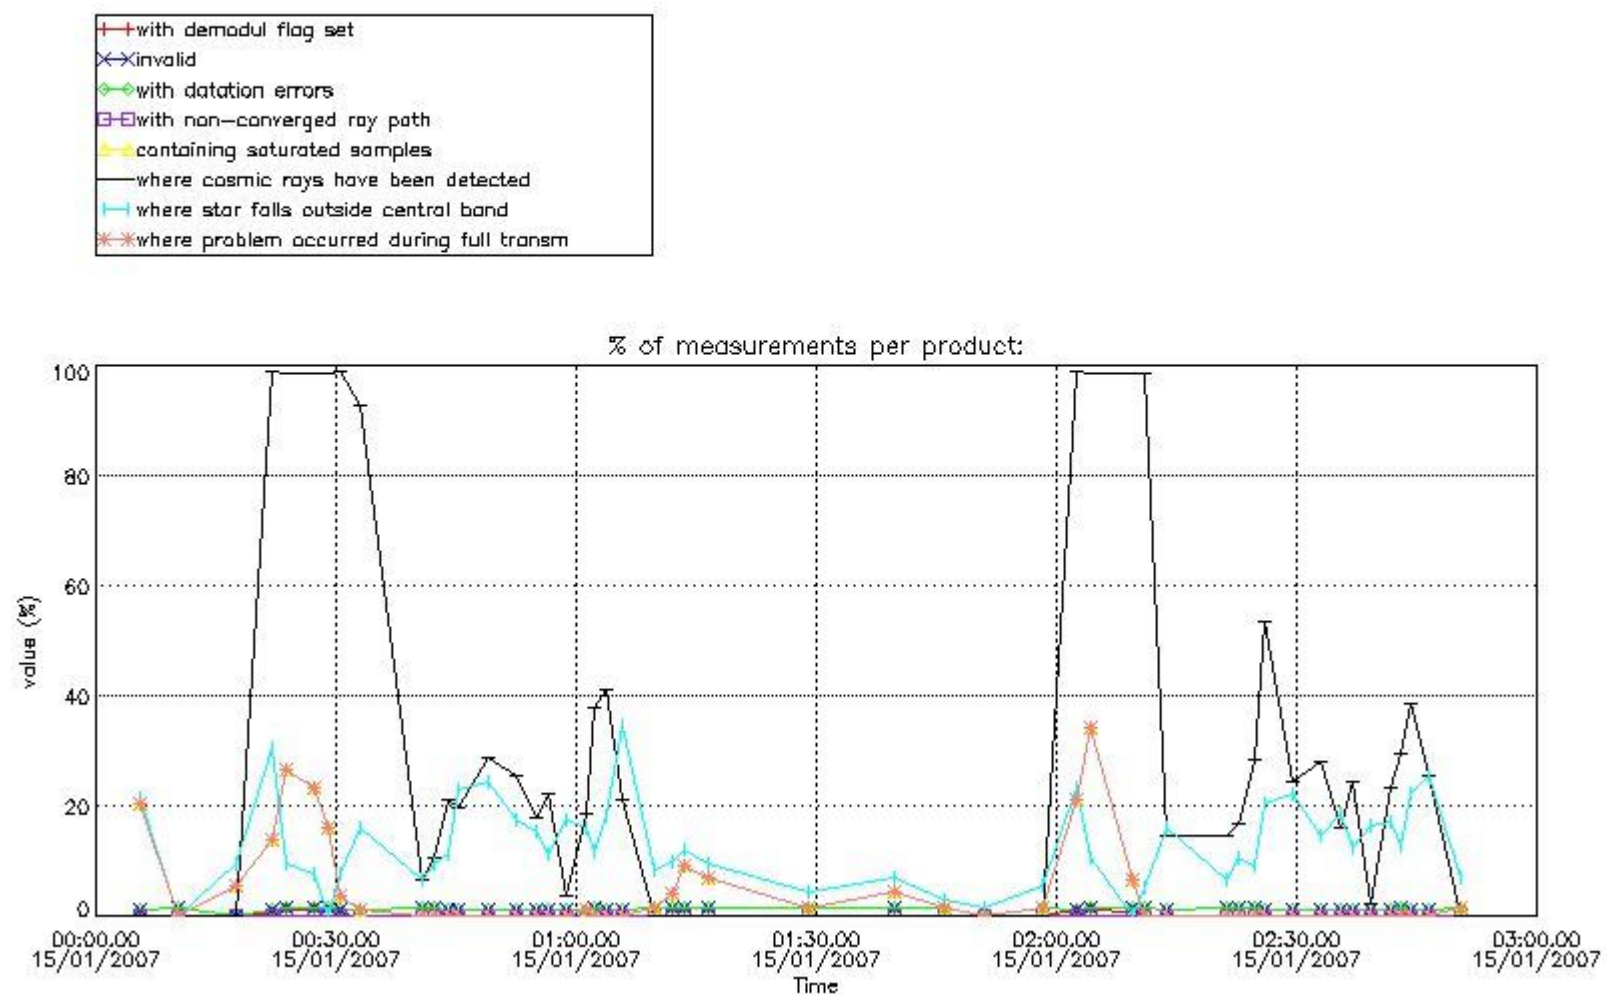

At least one measurement with demodulation flag set:	34.0000 %
Reference spectrum computed from DB:	0.00000 %
Reference spectrum with small number of measurements:	0.00000 %
SATU data not used:	0.00000 %

5.2 Plot quality information per product (time dependant)

5.3 Plot quality information per product (world map)