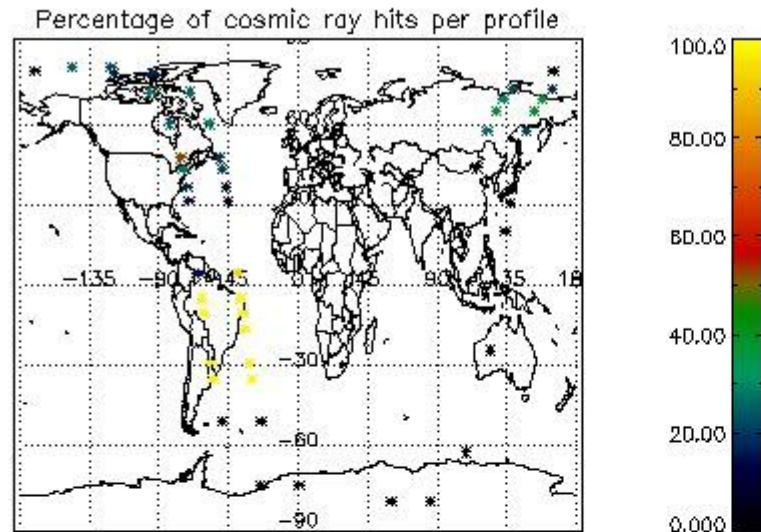

6. Statistics and plot of tangent altitude of the last measurement (DARK & BRIGHT products without errors)

6.1 Statistics on tangent altitude lost:

Statistics	DARK	BRIGHT	TWILIGHT
Mean:	19.676	20.440	16.926
St. deviation:	9.1322	4.1897	0.80509
Maximum:	41.715	27.633	17.495
Minimum:	9.5928	11.219	16.356
Number of data:	17.000	13.000	2.0000

6.2 Plot for DARK limb products