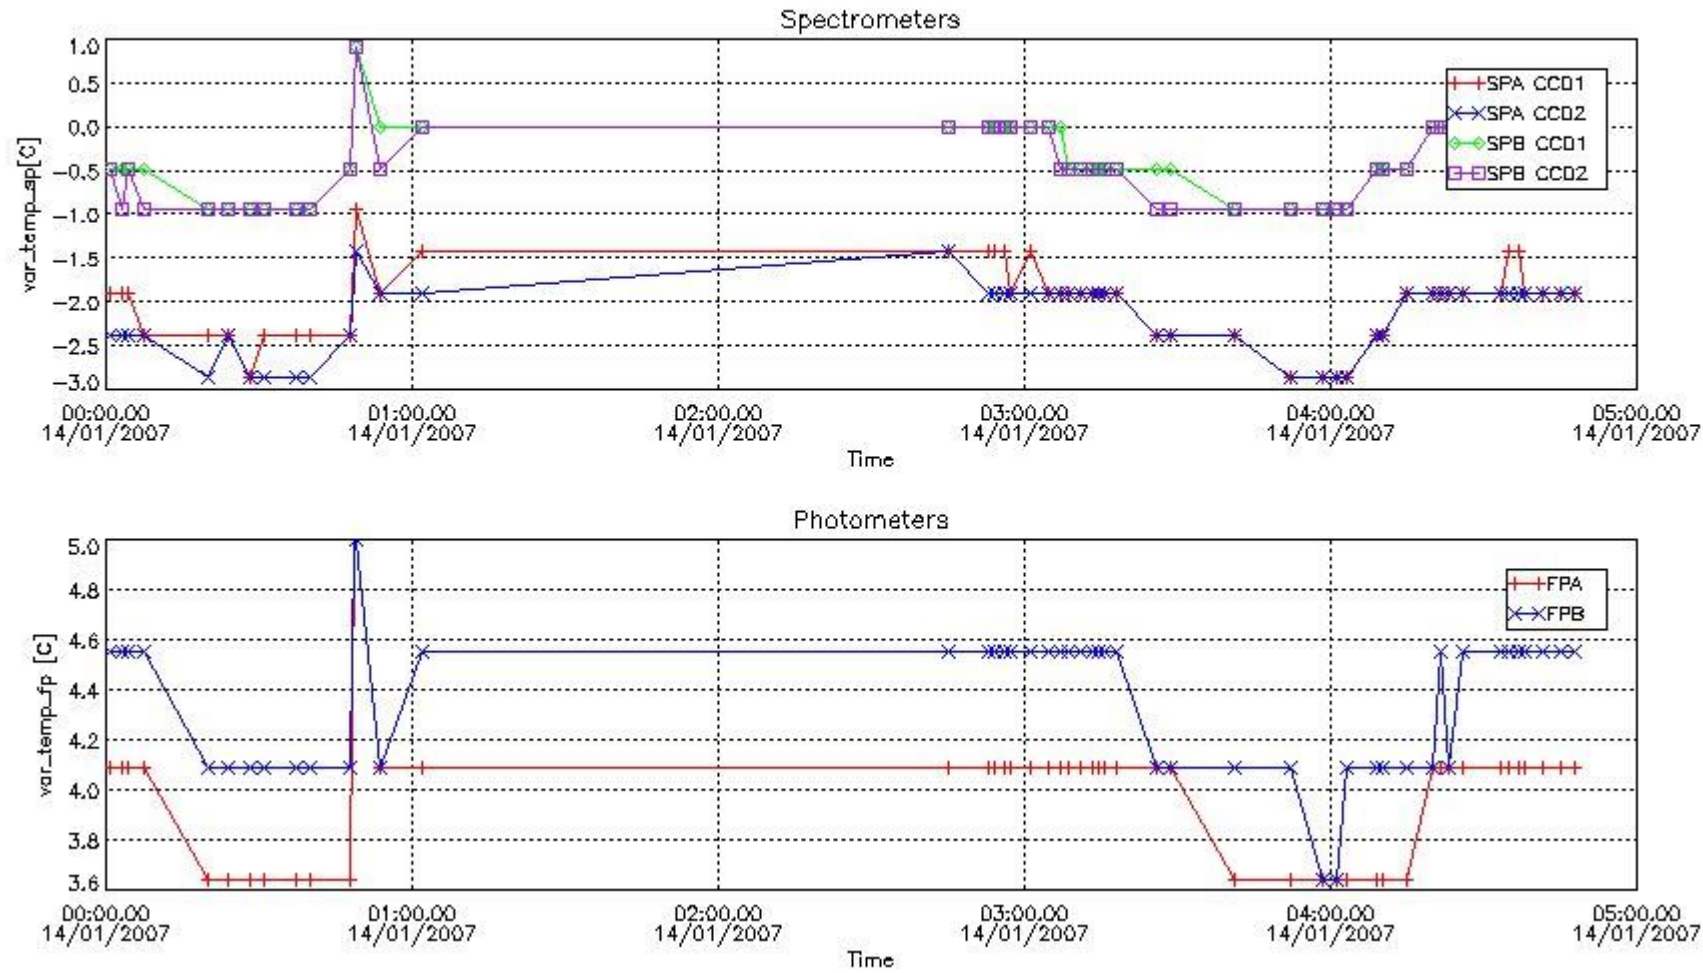

4. Overview of dark signal processing per product

The Dark Charge (DC) is a temperature-dependant signal added to the useful measurements and it is therefore subtracted from them during the processing. There are two phenomena that produce a continuous increase of the DC: the "hot pixels" (a pixel is "hot" when its DC exceeds by a significant amount its value measured on ground at the same temperature) and the "Random Telegraphic Signal" (abrupt change positive or negative of the CCD pixel signal, random in time, affecting only the DC part of the signal and not the photon generated signal).

In this section a list of products that did not use the Dark Sky Area (DSA) observation for the DC computation is given. It is also provided the mean DC plot per product for dark limb products with no error flag set.

4.1 These products did not use the DSA observation for DC computation:

Product name	DC information
GOM_TRA_1PNPDE20070114_004906_000000452054_00374_25478_6386.N1	DC map with no T dep.
GOM_TRA_1PNPDE20070114_005333_000000532054_00374_25478_6387.N1	DC map used
GOM_TRA_1PNPDE20070114_010157_000000402054_00374_25478_6388.N1	DC map used

4.2 Plot of mean dark charges per product: only products in DARK limb conditions without errors are used