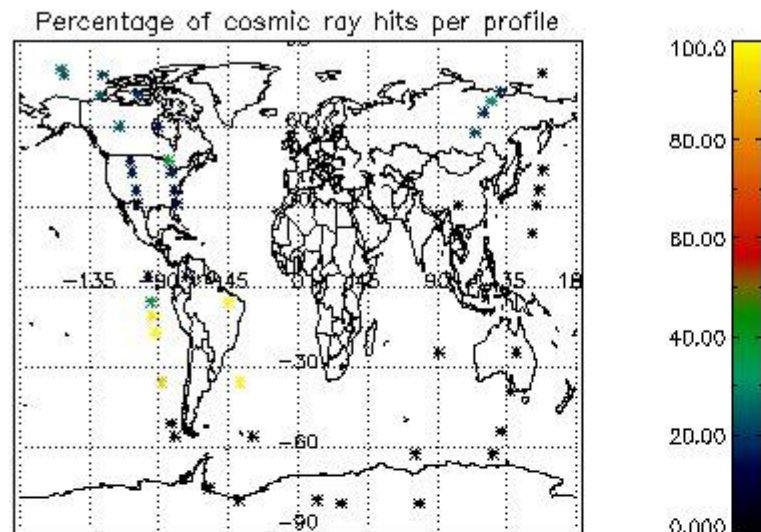

6. Statistics and plot of tangent altitude of the last measurement (DARK & BRIGHT products without errors)

6.1 Statistics on tangent altitude lost:

Statistics	DARK	BRIGHT	TWILIGHT
Mean:	14.986	20.437	NaN
St. deviation:	5.5223	2.4772	NaN
Maximum:	21.767	26.879	NaN
Minimum:	3.1018	17.132	NaN
Number of data:	16.000	20.000	NaN

6.2 Plot for DARK limb products