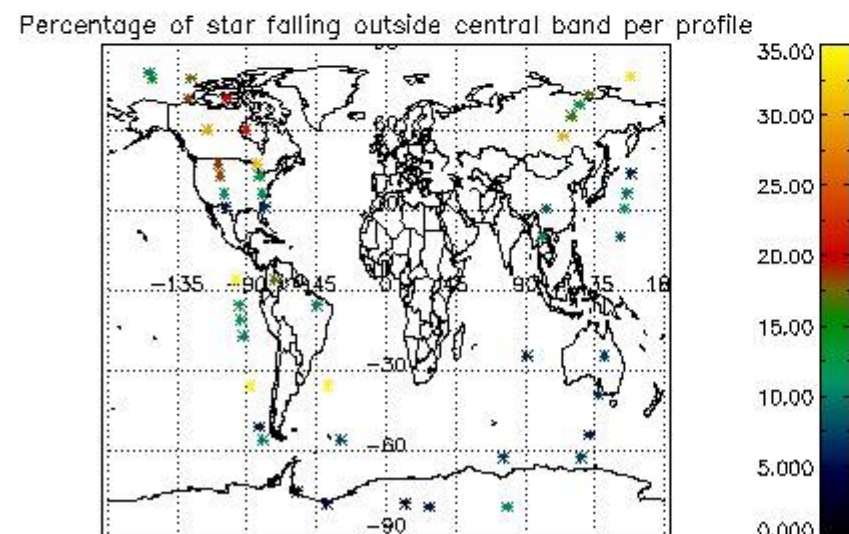

6. Statistics and plot of tangent altitude of the last measurement (DARK & BRIGHT products without errors)

6.1 Statistics on tangent altitude lost:

Statistics	DARK	BRIGHT	TWILIGHT
Mean:	14.986	20.437	NaN
St. deviation:	5.5223	2.4772	NaN
Maximum:	21.767	26.879	NaN
Minimum:	3.1018	17.132	NaN
Number of data:	16.000	20.000	NaN

6.2 Plot for DARK limb products