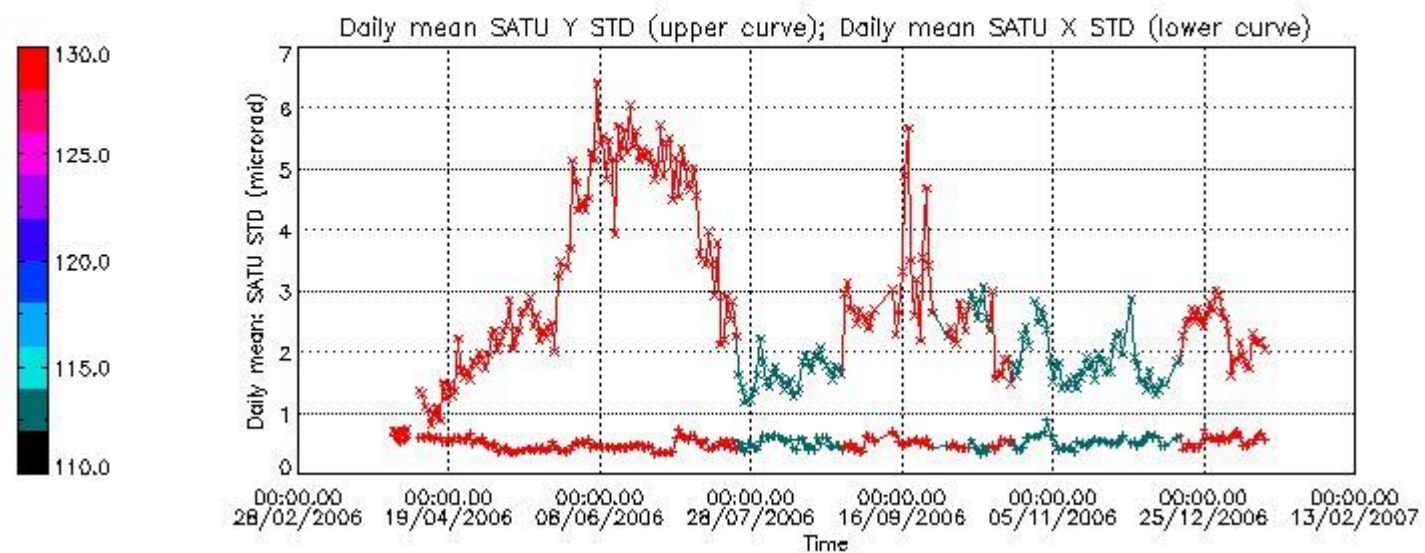

Number of data:	14300.	14300.	16450.	16450.

7.2.2 Trend of daily SATU NEA St. deviation since 1st April 2006 (dark limb)

The long term trend of the SATU 'X' and 'Y' standard deviations should be constant during the whole mission.

The colorbar represents the start tangent altitude (km) of the occultations.

Upper curve: STD of SATU Y axis

Lower curve: STD of SATU X axis

8. Auxiliary Data Files used for the production reported in section 2.4

The number reported in the third column indicates since which file (see list in section 2.4) the corresponding auxiliary file has been used. The fourth column is the date of those product files.

Type	Auxiliary Filename	Used since product	Used since product date
INST_PHYS_CHARACTERISTICS	GOM_INS_AXNIEC20050627_150713_20030716_120000_20100101_000000	1	14-JAN-2007 00:00:47
CALIBRATION_DATABASE	GOM_CAL_AXVIEC20070105_103648_20070104_000000_20100101_000000	1	14-JAN-2007 00:00:47
LEVEL-1B_PROC_CONFIG	GOM_PR1_AXNIEC20050627_151042_20020301_000000_20100101_000000	1	14-JAN-2007 00:00:47
STAR_CATALOGUE	GOM_CAT_AXVIEC20020121_161009_20020101_000000_20200101_000000	1	14-JAN-2007 00:00:47
STELLAR_SPECTRA_DATABANK	GOM_STS_AXNIEC20040308_103538_20020101_160000_20100101_000000	1	14-JAN-2007 00:00:47
ECMWF_FILE	AUX_ECF_AXNECM20070113_064734_20070113_210000_20070114_090000	1	14-JAN-2007 00:00:47
ECMWF_FILE	AUX_ECF_AXNECM20070113_184444_20070114_030000_20070114_150000	32	14-JAN-2007 03:52:01
OPTIONAL_ECMWF_FILE	MISSING	1	14-JAN-2007 00:00:47
ORBIT_DATA_FILE	DOR_NAV_OPNPDE20070113_212427_000057382054_00372_25476_2568.N1	1	14-JAN-2007 00:00:47
ORBIT_DATA_FILE	DOR_NAV_OPNPDE20070113_230524_000057382054_00373_25477_2569.N1	12	14-JAN-2007 00:49:06
ORBIT_DATA_FILE	DOR_NAV_OPNPDE20070114_004621_000041442054_00374_25478_2570.N1	15	14-JAN-2007 02:45:14
ORBIT_DATA_FILE	DOR_NAV_OPNPDE20070114_020044_000057382054_00375_25479_2571.N1	32	14-JAN-2007 03:52:01