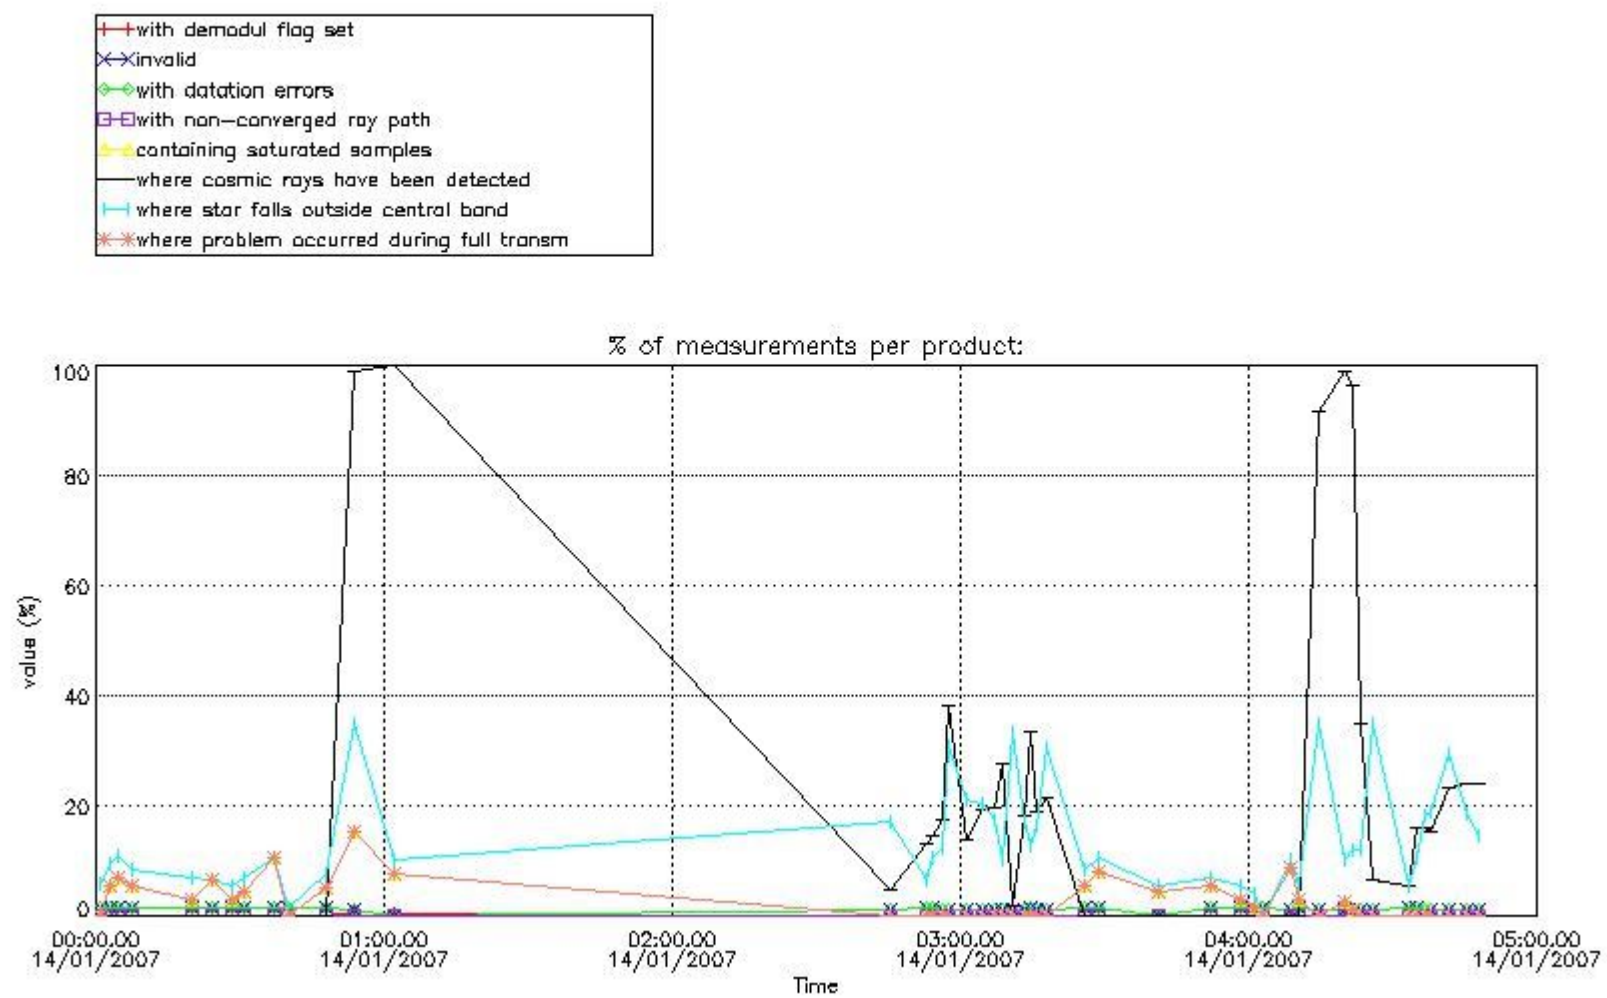

At least one measurement with demodulation flag set:	14.5833 %
Reference spectrum computed from DB:	0.00000 %
Reference spectrum with small number of measurements:	0.00000 %
SATU data not used:	0.00000 %

5.2 Plot quality information per product (time dependant)

5.3 Plot quality information per product (world map)