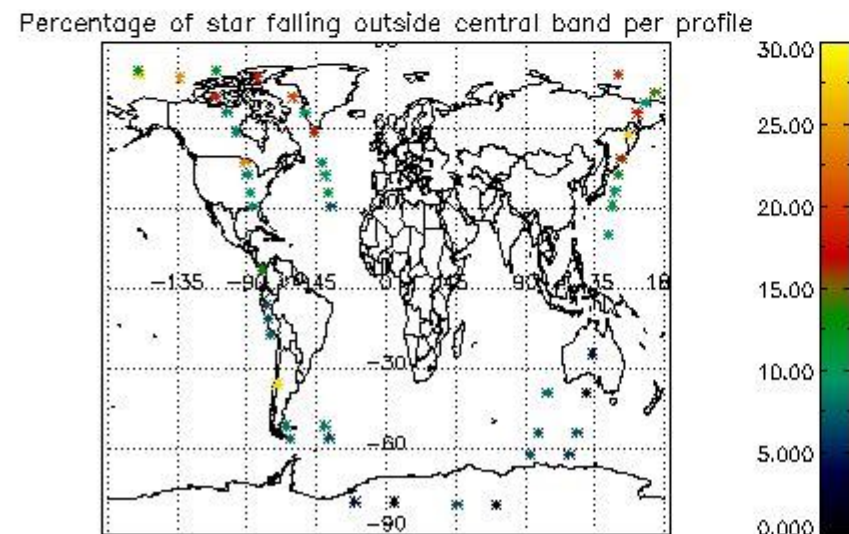

6. Statistics and plot of tangent altitude of the last measurement (DARK & BRIGHT products without errors)

6.1 Statistics on tangent altitude lost:

Statistics	DARK	BRIGHT	TWILIGHT
Mean:	19.921	20.744	NaN
St. deviation:	7.9235	3.5943	NaN
Maximum:	48.754	30.318	NaN
Minimum:	9.6568	13.318	NaN
Number of data:	17.000	20.000	NaN

6.2 Plot for DARK limb products