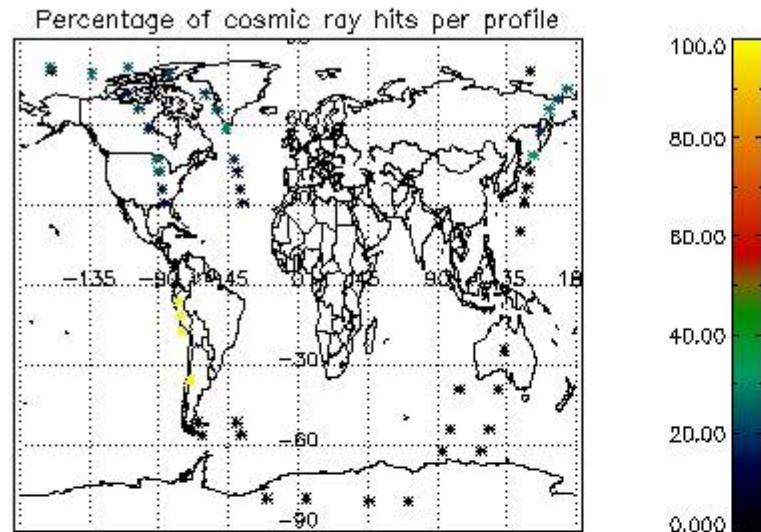

6. Statistics and plot of tangent altitude of the last measurement (DARK & BRIGHT products without errors)

6.1 Statistics on tangent altitude lost:

Statistics	DARK	BRIGHT	TWILIGHT
Mean:	19.921	20.744	NaN
St. deviation:	7.9235	3.5943	NaN
Maximum:	48.754	30.318	NaN
Minimum:	9.6568	13.318	NaN
Number of data:	17.000	20.000	NaN

6.2 Plot for DARK limb products