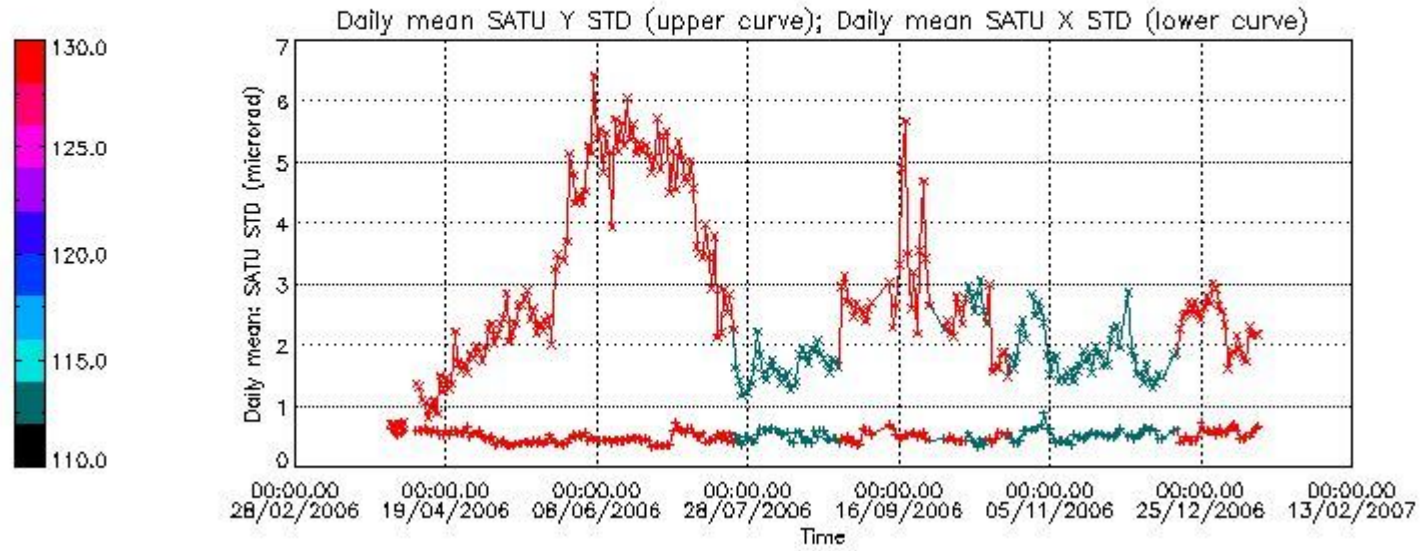

Number of data:	15700.	15700.	16600.	16600.

7.2.2 Trend of daily SATU NEA St. deviation since 1st April 2006 (dark limb)

The long term trend of the SATU 'X' and 'Y' standard deviations should be constant during the whole mission.

The colorbar represents the start tangent altitude (km) of the occultations.

Upper curve: STD of SATU Y axis

Lower curve: STD of SATU X axis

8. Auxiliary Data Files used for the production reported in section 2.4

The number reported in the third column indicates since which file (see list in section 2.4) the corresponding auxiliary file has been used. The fourth column is the date of those product files.

Type	Auxiliary Filename	Used since product	Used since product date
INST_PHYS_CHARACTERISTICS	GOM_INS_AXNIEC20050627_150713_20030716_120000_20100101_000000	1	13-JAN-2007 00:03:08
CALIBRATION_DATABASE	GOM_CAL_AXVIEC20070105_103648_20070104_000000_20100101_000000	1	13-JAN-2007 00:03:08
LEVEL-1B_PROC_CONFIG	GOM_PR1_AXNIEC20050627_151042_20020301_000000_20100101_000000	1	13-JAN-2007 00:03:08
STAR_CATALOGUE	GOM_CAT_AXVIEC20020121_161009_20020101_000000_20200101_000000	1	13-JAN-2007 00:03:08
STELLAR_SPECTRA_DATABANK	GOM_STS_AXNIEC20040308_103538_20020101_160000_20100101_000000	1	13-JAN-2007 00:03:08
ECMWF_FILE	AUX_ECF_AXNECM20070112_062605_20070112_210000_20070113_090000	1	13-JAN-2007 00:03:08
OPTIONAL_ECMWF_FILE	MISSING	1	13-JAN-2007 00:03:08
ORBIT_DATA_FILE	DOR_NAV_OPNPDE20070112_234243_000054192054_00359_25463_2564.N1	1	13-JAN-2007 00:03:08