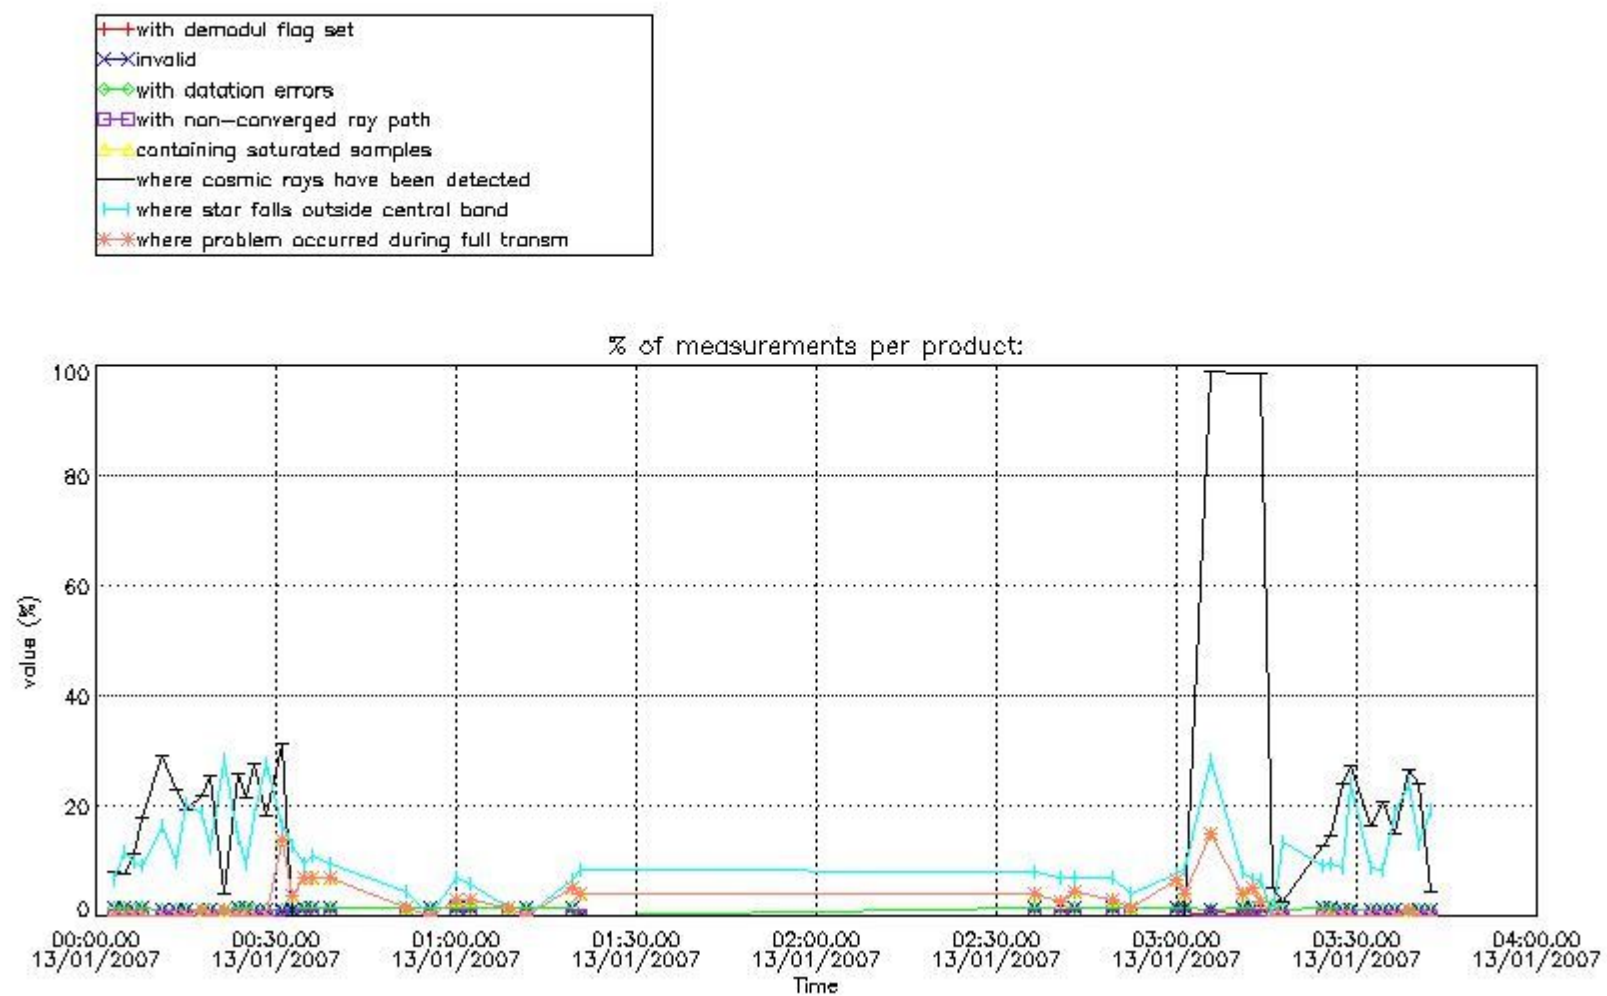

At least one measurement with demodulation flag set:	14.0000 %
Reference spectrum computed from DB:	0.00000 %
Reference spectrum with small number of measurements:	0.00000 %
SATU data not used:	0.00000 %

5.2 Plot quality information per product (time dependant)

5.3 Plot quality information per product (world map)