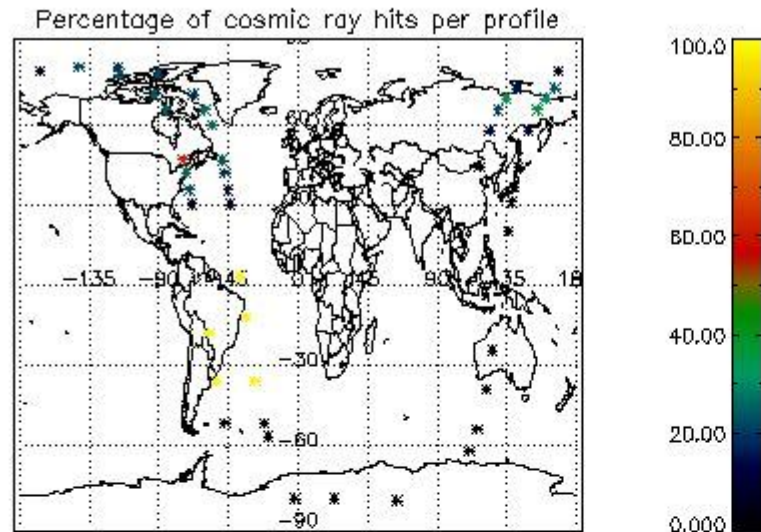

6. Statistics and plot of tangent altitude of the last measurement (DARK & BRIGHT products without errors)

6.1 Statistics on tangent altitude lost:

Statistics	DARK	BRIGHT	TWILIGHT
Mean:	15.736	18.416	NaN
St. deviation:	4.6104	6.1450	NaN
Maximum:	20.835	24.590	NaN
Minimum:	4.5814	4.0173	NaN
Number of data:	14.000	15.000	NaN

6.2 Plot for DARK limb products