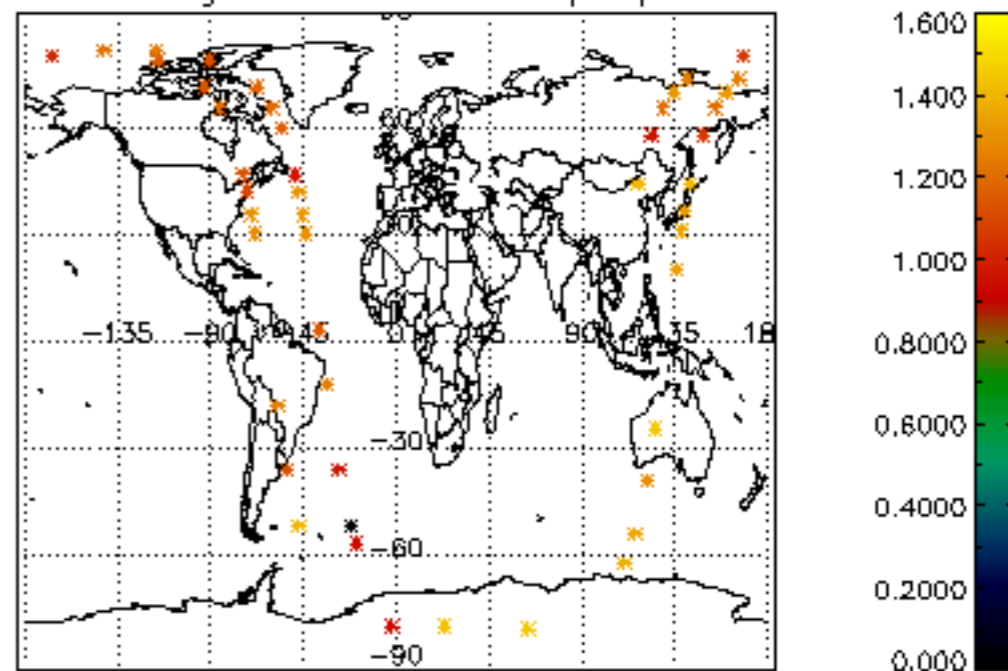

Percentage of datation errors per profile