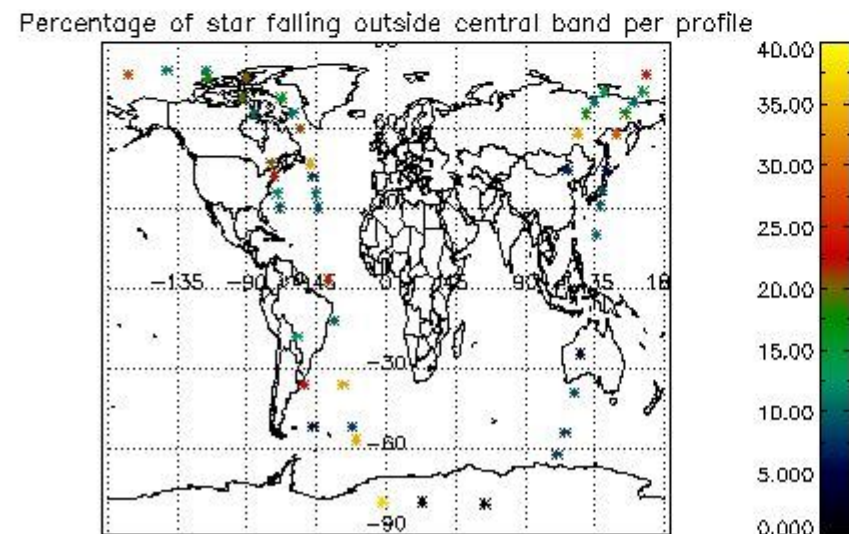

6. Statistics and plot of tangent altitude of the last measurement (DARK & BRIGHT products without errors)

6.1 Statistics on tangent altitude lost:

Statistics	DARK	BRIGHT	TWILIGHT
Mean:	15.736	18.416	NaN
St. deviation:	4.6104	6.1450	NaN
Maximum:	20.835	24.590	NaN
Minimum:	4.5814	4.0173	NaN
Number of data:	14.000	15.000	NaN

6.2 Plot for DARK limb products