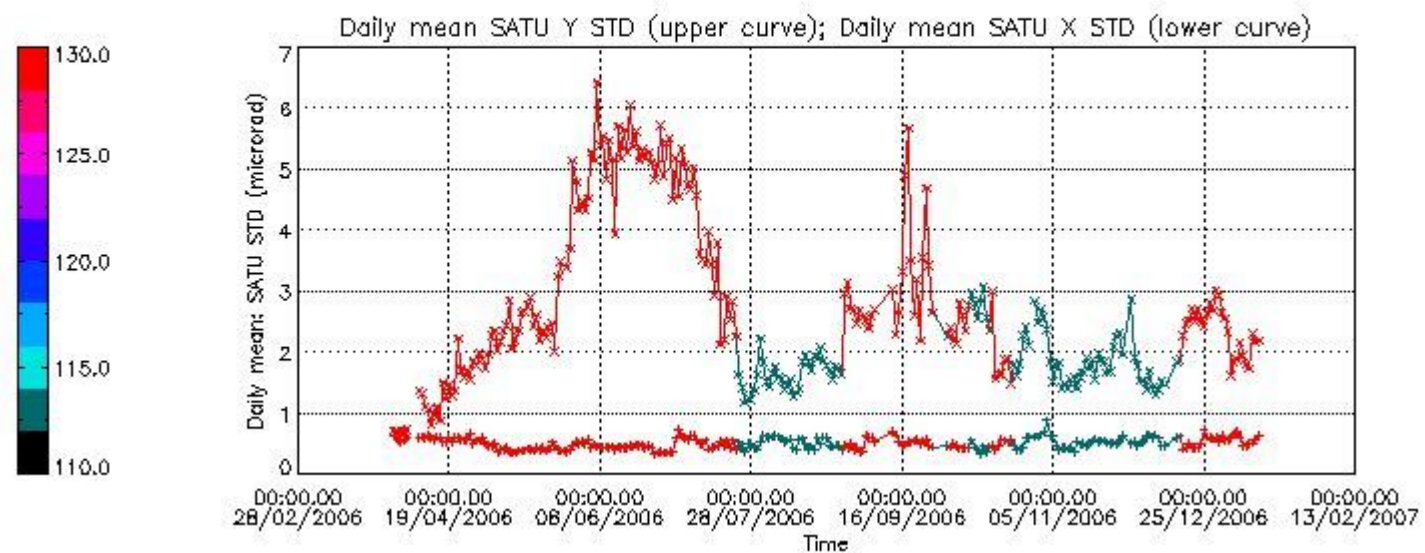

Number of data:	12700.	12700.	12400.	12400.

7.2.2 Trend of daily SATU NEA St. deviation since 1st April 2006 (dark limb)

The long term trend of the SATU 'X' and 'Y' standard deviations should be constant during the whole mission.

The colorbar represents the start tangent altitude (km) of the occultations.

Upper curve: STD of SATU Y axis

Lower curve: STD of SATU X axis

8. Auxiliary Data Files used for the production reported in section 2.4

The number reported in the third column indicates since which file (see list in section 2.4) the corresponding auxiliary file has been used. The fourth column is the date of those product files.

Type	Auxiliary Filename	Used since product	Used since product date
INST_PHYS_CHARACTERISTICS	GOM_INS_AXNIEC20050627_150713_20030716_120000_20100101_000000	1	12-JAN-2007 00:02:41
CALIBRATION_DATABASE	GOM_CAL_AXVIEC20070105_103648_20070104_000000_20100101_000000	1	12-JAN-2007 00:02:41
LEVEL-1B_PROC_CONFIG	GOM_PR1_AXNIEC20050627_151042_20020301_000000_20100101_000000	1	12-JAN-2007 00:02:41
STAR_CATALOGUE	GOM_CAT_AXVIEC20020121_161009_20020101_000000_20200101_000000	1	12-JAN-2007 00:02:41
STELLAR_SPECTRA_DATABANK	GOM_STS_AXNIEC20040308_103538_20020101_160000_20100101_000000	1	12-JAN-2007 00:02:41
ECMWF_FILE	AUX_ECF_AXNECM20070111_062533_20070111_210000_20070112_090000	1	12-JAN-2007 00:02:41
OPTIONAL_ECMWF_FILE	MISSING	1	12-JAN-2007 00:02:41
ORBIT_DATA_FILE	DOR_NAV_OPNPDE20070111_204213_000063762054_00343_25447_2556.N1	1	12-JAN-2007 00:02:41
ORBIT_DATA_FILE	DOR_NAV_OPNPDE20070111_223347_000054192054_00344_25448_2557.N1	4	12-JAN-2007 00:16:02
ORBIT_DATA_FILE	DOR_NAV_OPNPDE20070112_000925_000057382054_00345_25449_2558.N1	31	12-JAN-2007 01:50:46