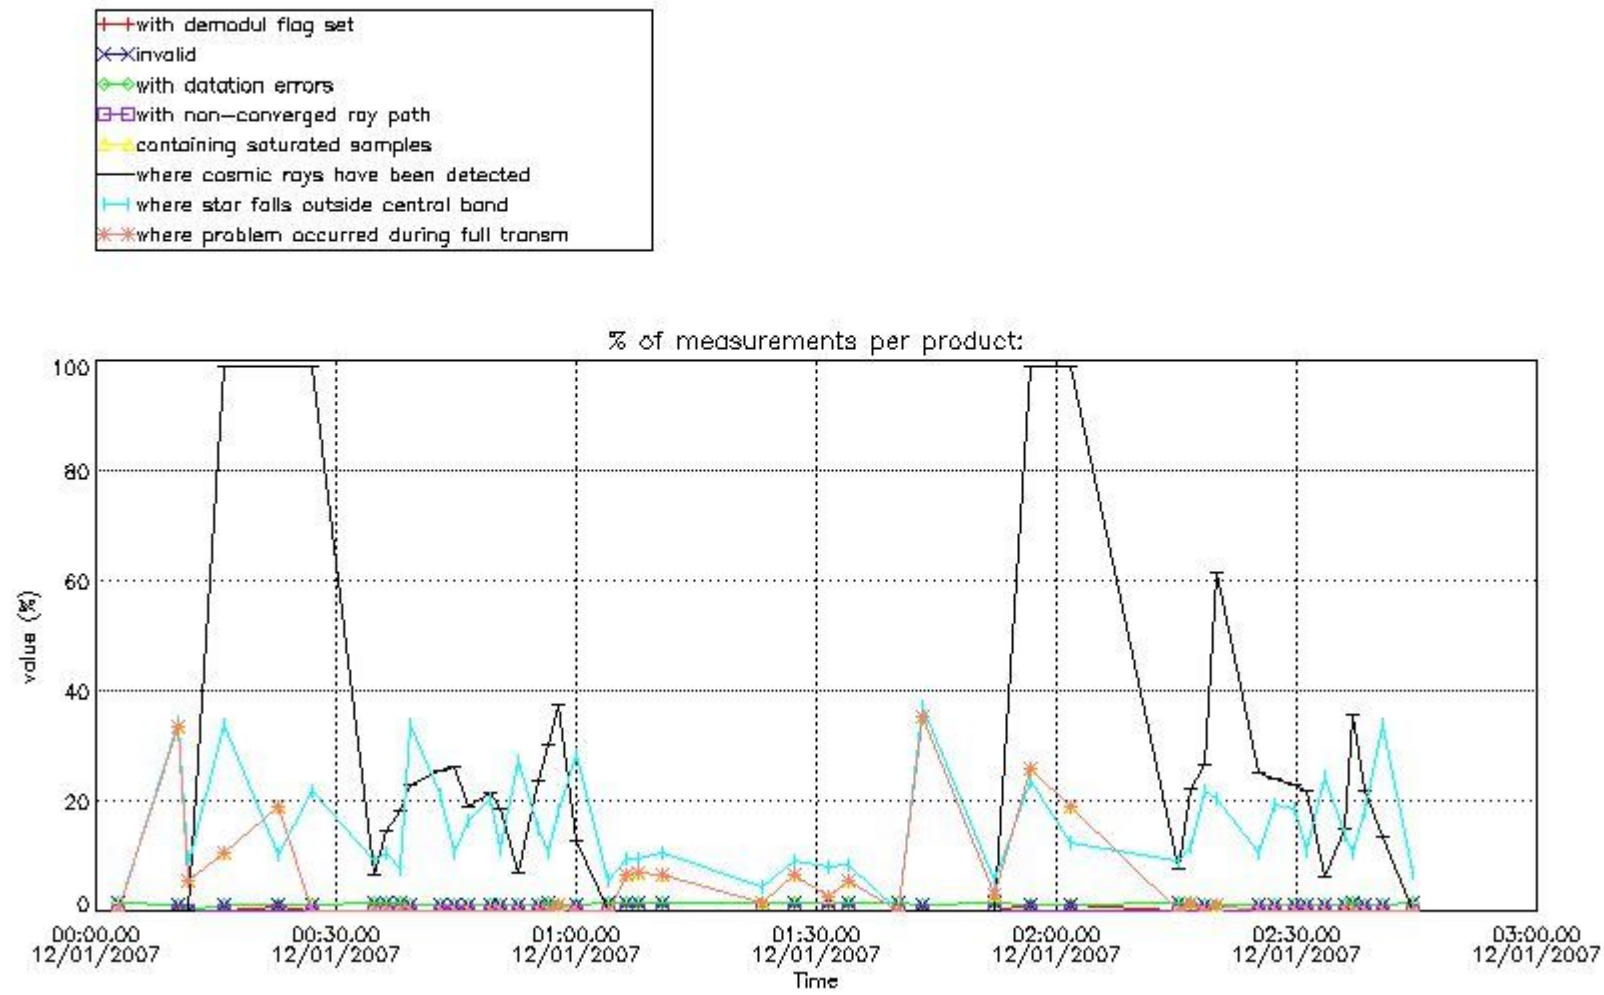

At least one measurement with demodulation flag set:	14.8936 %
Reference spectrum computed from DB:	0.00000 %
Reference spectrum with small number of measurements:	0.00000 %
SATU data not used:	0.00000 %

5.2 Plot quality information per product (time dependant)

5.3 Plot quality information per product (world map)