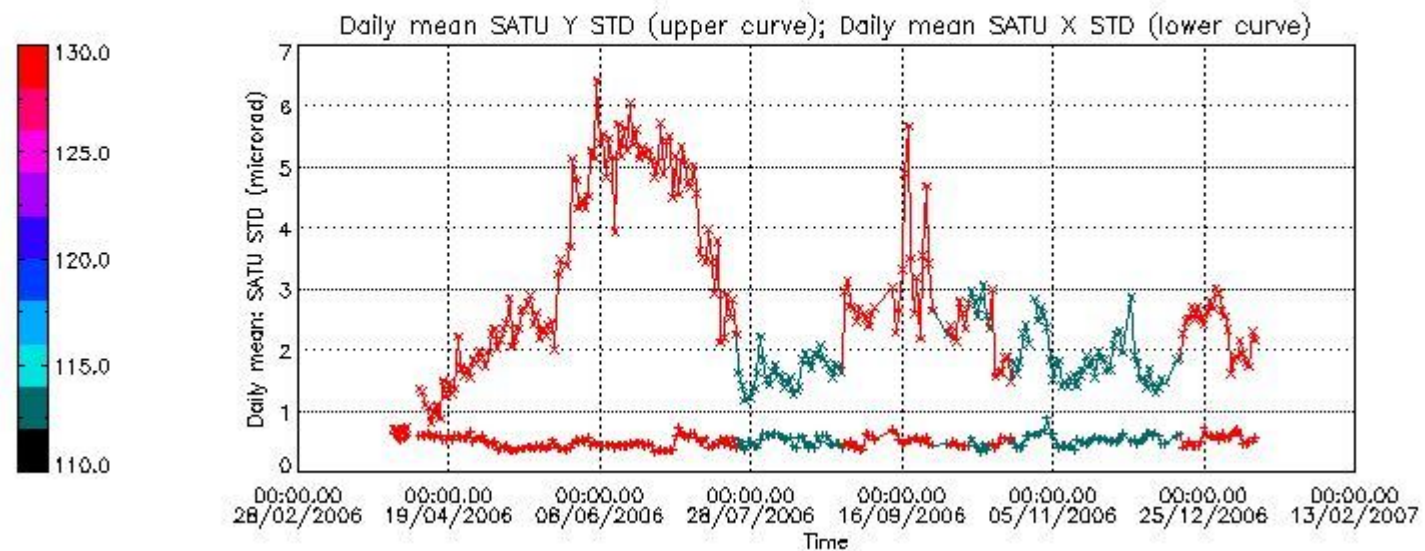

Number of data:	14200.	14200.	16350.	16350.

7.2.2 Trend of daily SATU NEA St. deviation since 1st April 2006 (dark limb)

The long term trend of the SATU 'X' and 'Y' standard deviations should be constant during the whole mission.

The colorbar represents the start tangent altitude (km) of the occultations.

Upper curve: STD of SATU Y axis

Lower curve: STD of SATU X axis

8. Auxiliary Data Files used for the production reported in section 2.4

The number reported in the third column indicates since which file (see list in section 2.4) the corresponding auxiliary file has been used. The fourth column is the date of those product files.

Type	Auxiliary Filename	Used since product	Used since product date
INST_PHYS_CHARACTERISTICS	GOM_INS_AXNIEC20050627_150713_20030716_120000_20100101_000000	1	11-JAN-2007 00:01:47
CALIBRATION_DATABASE	GOM_CAL_AXVIEC20070105_103648_20070104_000000_20100101_000000	1	11-JAN-2007 00:01:47
LEVEL-1B_PROC_CONFIG	GOM_PR1_AXNIEC20050627_151042_20020301_000000_20100101_000000	1	11-JAN-2007 00:01:47
STAR_CATALOGUE	GOM_CAT_AXVIEC20020121_161009_20020101_000000_20200101_000000	1	11-JAN-2007 00:01:47
STELLAR_SPECTRA_DATABANK	GOM_STS_AXNIEC20040308_103538_20020101_160000_20100101_000000	1	11-JAN-2007 00:01:47
ECMWF_FILE	AUX_ECF_AXNECM20070110_062535_20070110_210000_20070111_090000	1	11-JAN-2007 00:01:47
OPTIONAL_ECMWF_FILE	MISSING	1	11-JAN-2007 00:01:47
ORBIT_DATA_FILE	DOR_NAV_OPNPDE20070110_211932_000057382054_00329_25433_2549.N1	1	11-JAN-2007 00:01:47
ORBIT_DATA_FILE	DOR_NAV_OPNPDE20070110_230029_000057382054_00330_25434_2550.N1	10	11-JAN-2007 00:46:19
ORBIT_DATA_FILE	DOR_NAV_OPNPDE20070111_004126_000057382054_00331_25435_2551.N1	37	11-JAN-2007 02:22:18