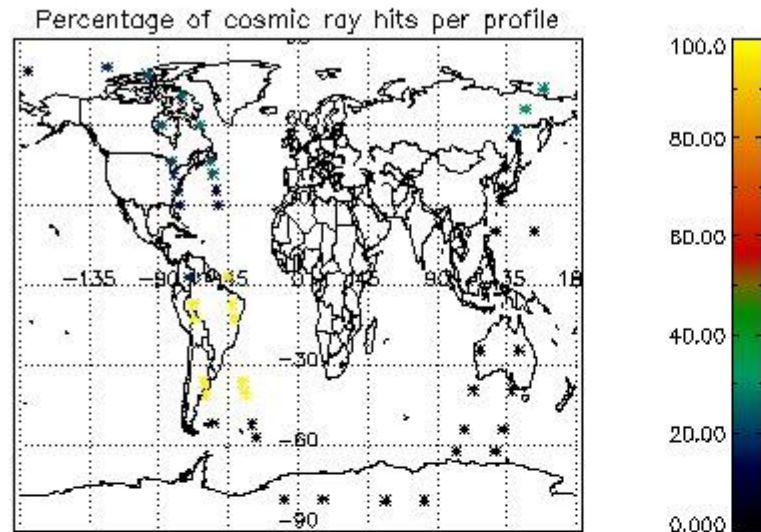

6. Statistics and plot of tangent altitude of the last measurement (DARK & BRIGHT products without errors)

6.1 Statistics on tangent altitude lost:

Statistics	DARK	BRIGHT	TWILIGHT
Mean:	15.526	21.550	NaN
St. deviation:	5.3866	3.9817	NaN
Maximum:	22.103	28.590	NaN
Minimum:	5.5375	11.001	NaN
Number of data:	16.000	20.000	NaN

6.2 Plot for DARK limb products