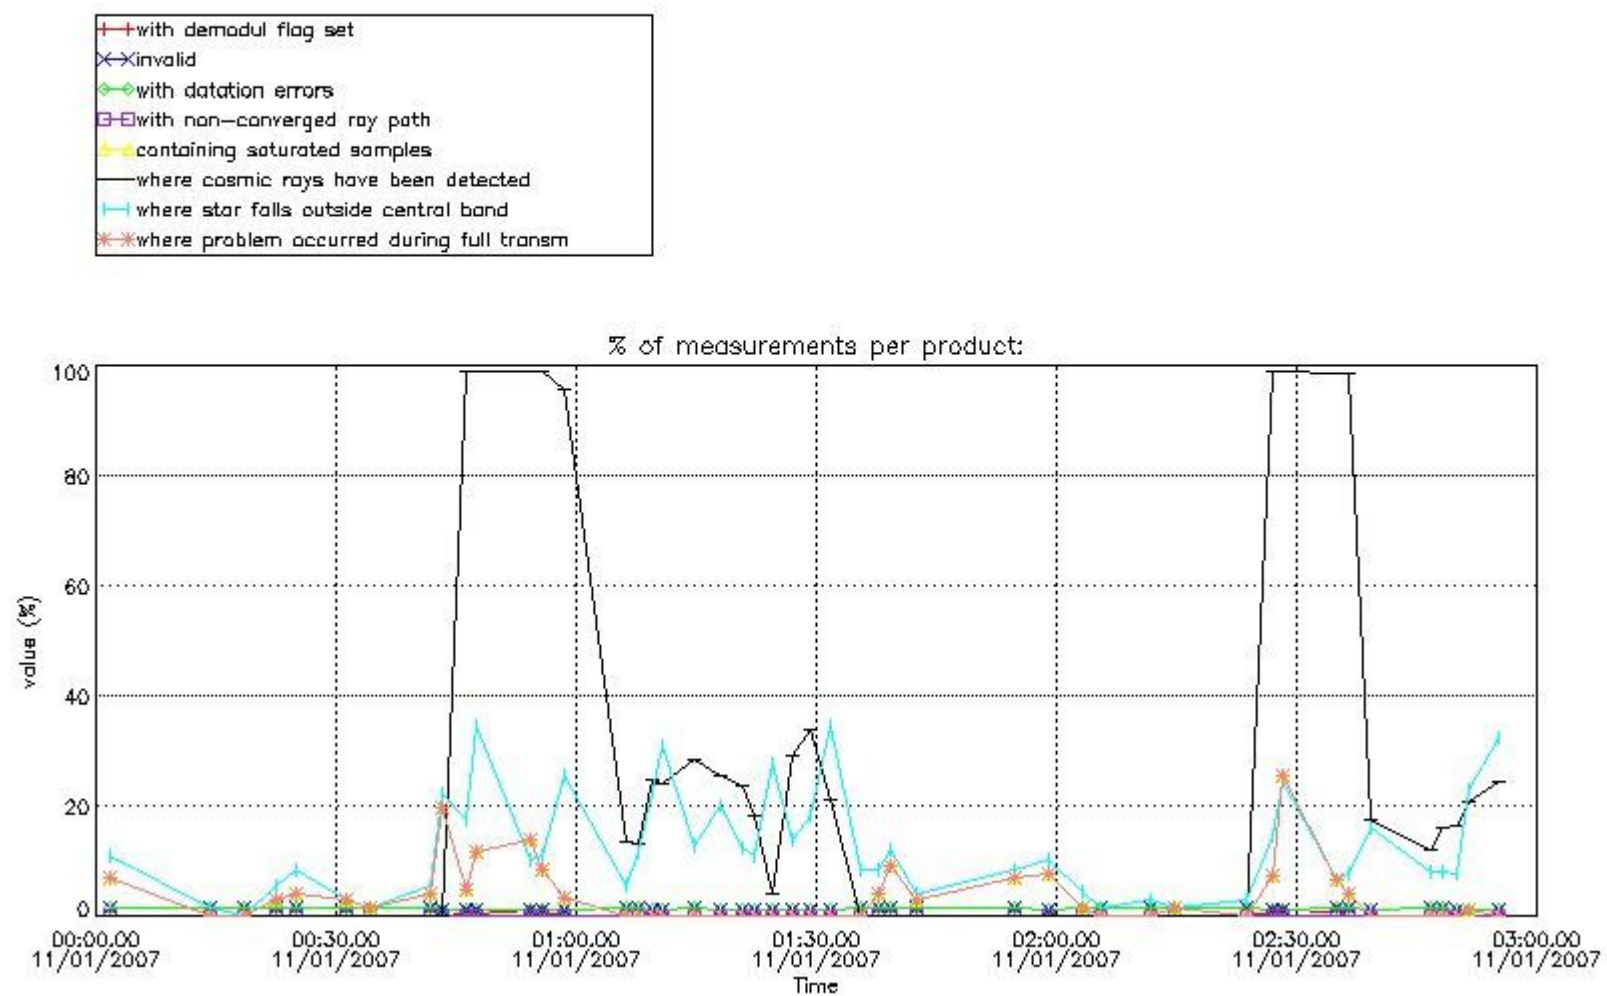

At least one measurement with demodulation flag set:	34.0426 %
Reference spectrum computed from DB:	0.00000 %
Reference spectrum with small number of measurements:	0.00000 %
SATU data not used:	0.00000 %

5.2 Plot quality information per product (time dependant)

5.3 Plot quality information per product (world map)