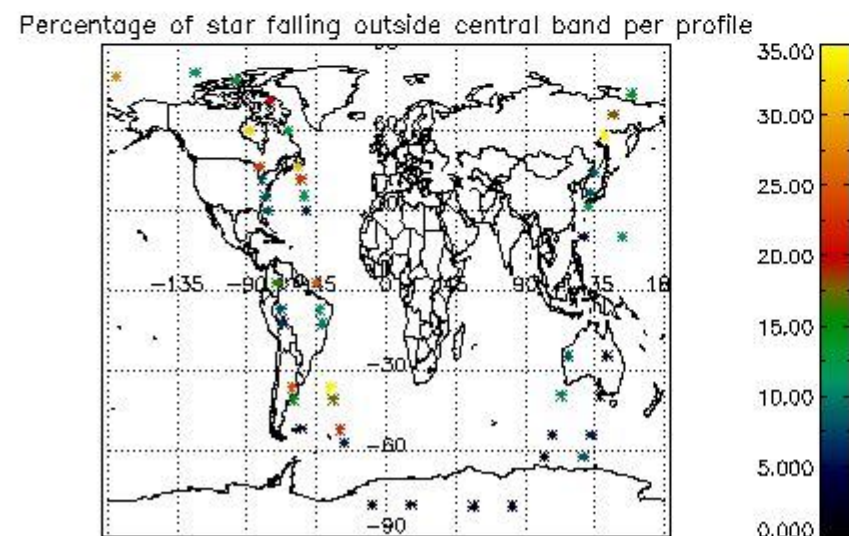

6. Statistics and plot of tangent altitude of the last measurement (DARK & BRIGHT products without errors)

6.1 Statistics on tangent altitude lost:

Statistics	DARK	BRIGHT	TWILIGHT
Mean:	15.526	21.550	NaN
St. deviation:	5.3866	3.9817	NaN
Maximum:	22.103	28.590	NaN
Minimum:	5.5375	11.001	NaN
Number of data:	16.000	20.000	NaN

6.2 Plot for DARK limb products