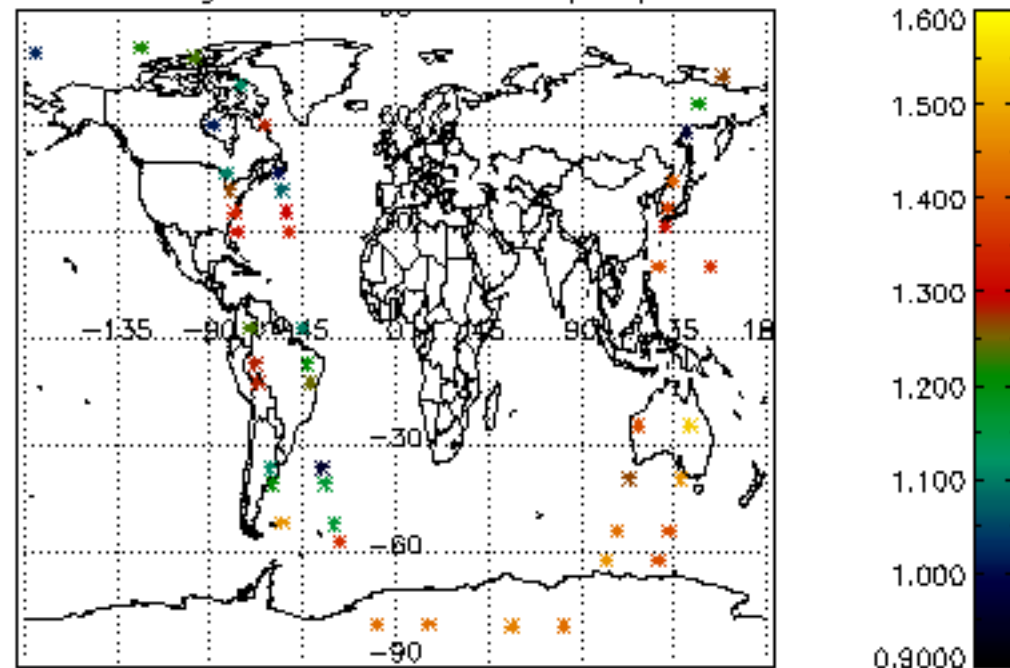

Percentage of datation errors per profile