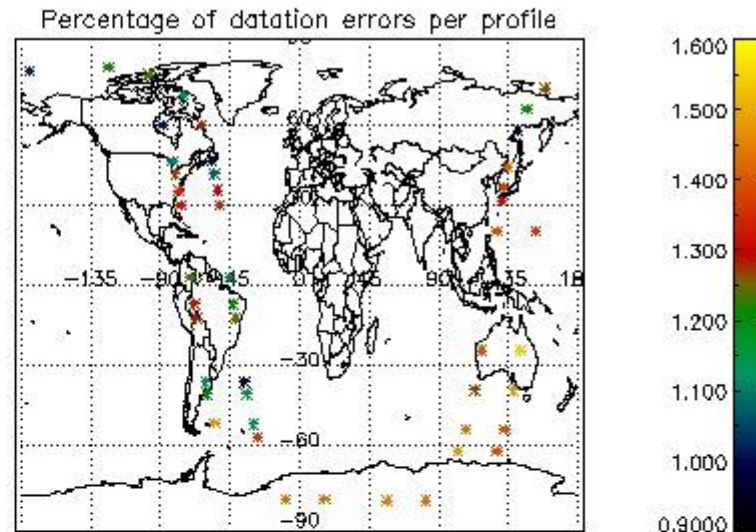

6. Statistics and plot of tangent altitude of the last measurement (DARK & BRIGHT products without errors)

6.1 Statistics on tangent altitude lost:

Statistics	DARK	BRIGHT	TWILIGHT
Mean:	15.526	21.550	NaN
St. deviation:	5.3866	3.9817	NaN
Maximum:	22.103	28.590	NaN
Minimum:	5.5375	11.001	NaN
Number of data:	16.000	20.000	NaN

6.2 Plot for DARK limb products