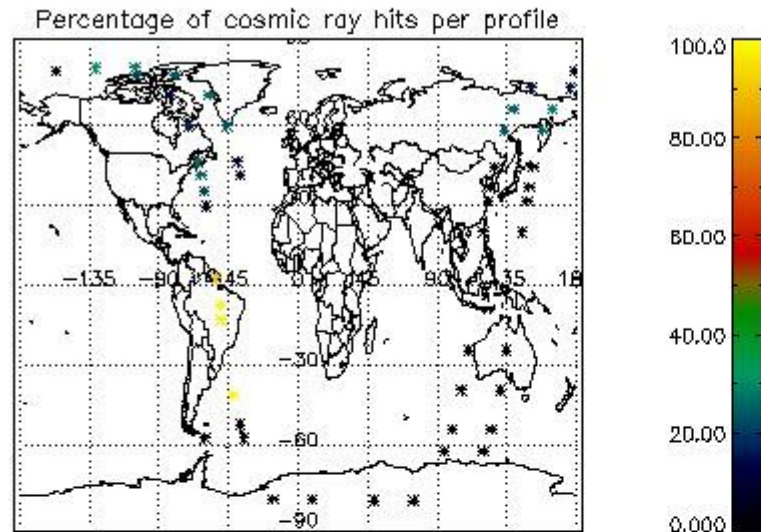

6. Statistics and plot of tangent altitude of the last measurement (DARK & BRIGHT products without errors)

6.1 Statistics on tangent altitude lost:

Statistics	DARK	BRIGHT	TWILIGHT
Mean:	15.781	20.725	NaN
St. deviation:	4.4305	4.2913	NaN
Maximum:	20.975	28.575	NaN
Minimum:	9.1260	8.7270	NaN
Number of data:	11.000	24.000	NaN

6.2 Plot for DARK limb products