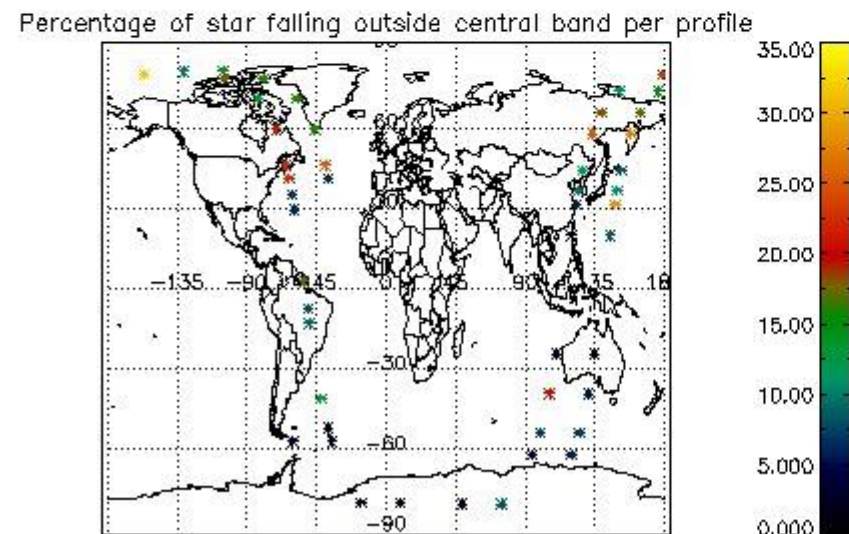

6. Statistics and plot of tangent altitude of the last measurement (DARK & BRIGHT products without errors)

6.1 Statistics on tangent altitude lost:

Statistics	DARK	BRIGHT	TWILIGHT
Mean:	15.781	20.725	NaN
St. deviation:	4.4305	4.2913	NaN
Maximum:	20.975	28.575	NaN
Minimum:	9.1260	8.7270	NaN
Number of data:	11.000	24.000	NaN

6.2 Plot for DARK limb products