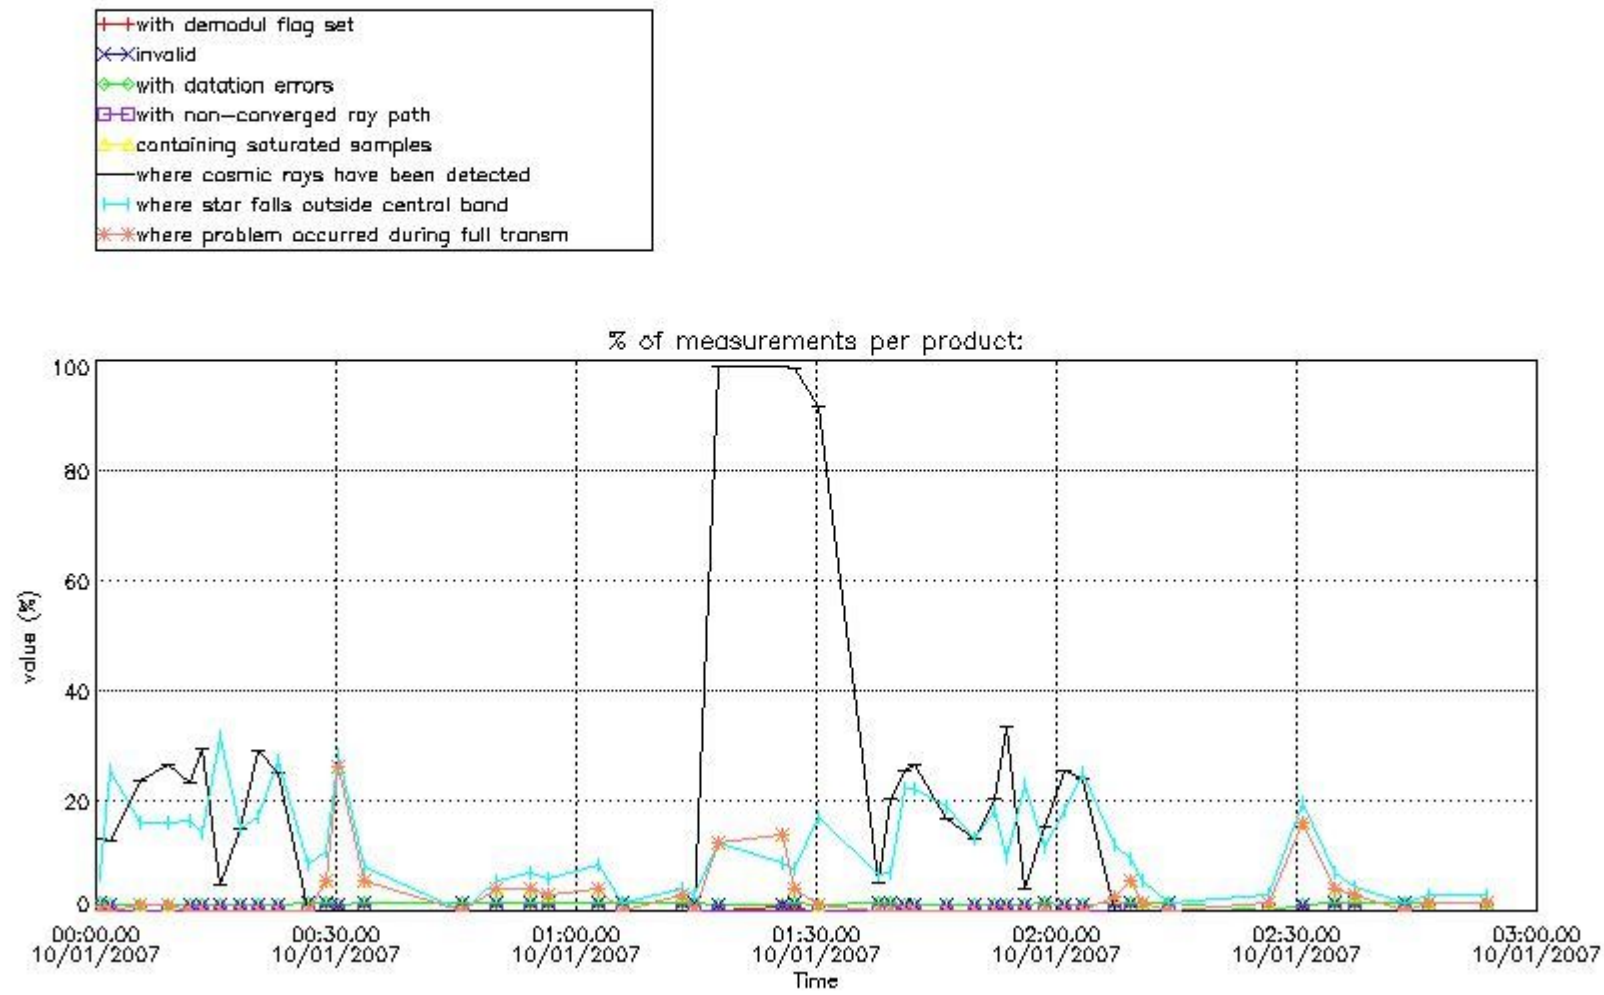

At least one measurement with demodulation flag set:	12.2449 %
Reference spectrum computed from DB:	0.00000 %
Reference spectrum with small number of measurements:	0.00000 %
SATU data not used:	0.00000 %

5.2 Plot quality information per product (time dependant)

5.3 Plot quality information per product (world map)