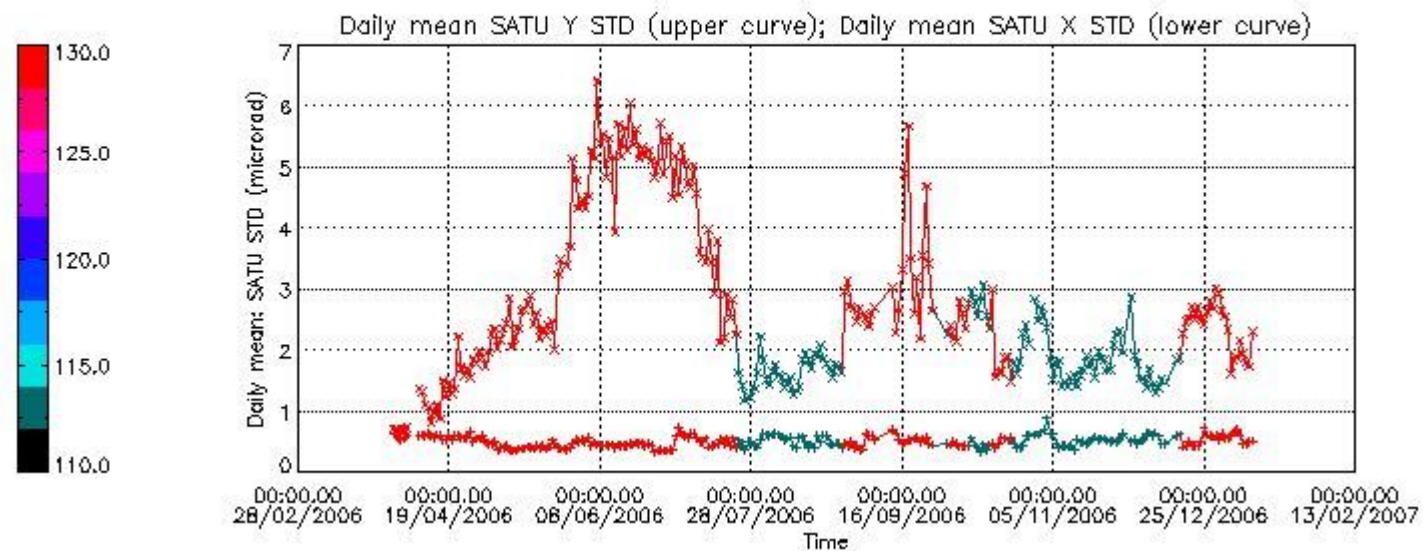

Number of data:	9900.0	9900.0	19750.	19750.

7.2.2 Trend of daily SATU NEA St. deviation since 1st April 2006 (dark limb)

The long term trend of the SATU 'X' and 'Y' standard deviations should be constant during the whole mission.

The colorbar represents the start tangent altitude (km) of the occultations.

Upper curve: STD of SATU Y axis

Lower curve: STD of SATU X axis

8. Auxiliary Data Files used for the production reported in section 2.4

The number reported in the third column indicates since which file (see list in section 2.4) the corresponding auxiliary file has been used. The fourth column is the date of those product files.

Type	Auxiliary Filename	Used since product	Used since product date
INST_PHYS_CHARACTERISTICS	GOM_INS_AXNIEC20050627_150713_20030716_120000_20100101_000000	1	10-JAN-2007 00:00:22
CALIBRATION_DATABASE	GOM_CAL_AXVIEC20070105_103648_20070104_000000_20100101_000000	1	10-JAN-2007 00:00:22
LEVEL-1B_PROC_CONFIG	GOM_PR1_AXNIEC20050627_151042_20020301_000000_20100101_000000	1	10-JAN-2007 00:00:22
STAR_CATALOGUE	GOM_CAT_AXVIEC20020121_161009_20020101_000000_20200101_000000	1	10-JAN-2007 00:00:22
STELLAR_SPECTRA_DATABANK	GOM_STS_AXNIEC20040308_103538_20020101_160000_20100101_000000	1	10-JAN-2007 00:00:22
ECMWF_FILE	AUX_ECF_AXNECM20070109_062509_20070109_210000_20070110_090000	1	10-JAN-2007 00:00:22
OPTIONAL_ECMWF_FILE	MISSING	1	10-JAN-2007 00:00:22
ORBIT_DATA_FILE	DOR_NAV_OPNPDE20070109_233230_000057382054_00316_25420_2543.N1	1	10-JAN-2007 00:00:22
ORBIT_DATA_FILE	DOR_NAV_OPNPDE20070110_011327_000041442054_00317_25421_2544.N1	44	10-JAN-2007 02:30:39