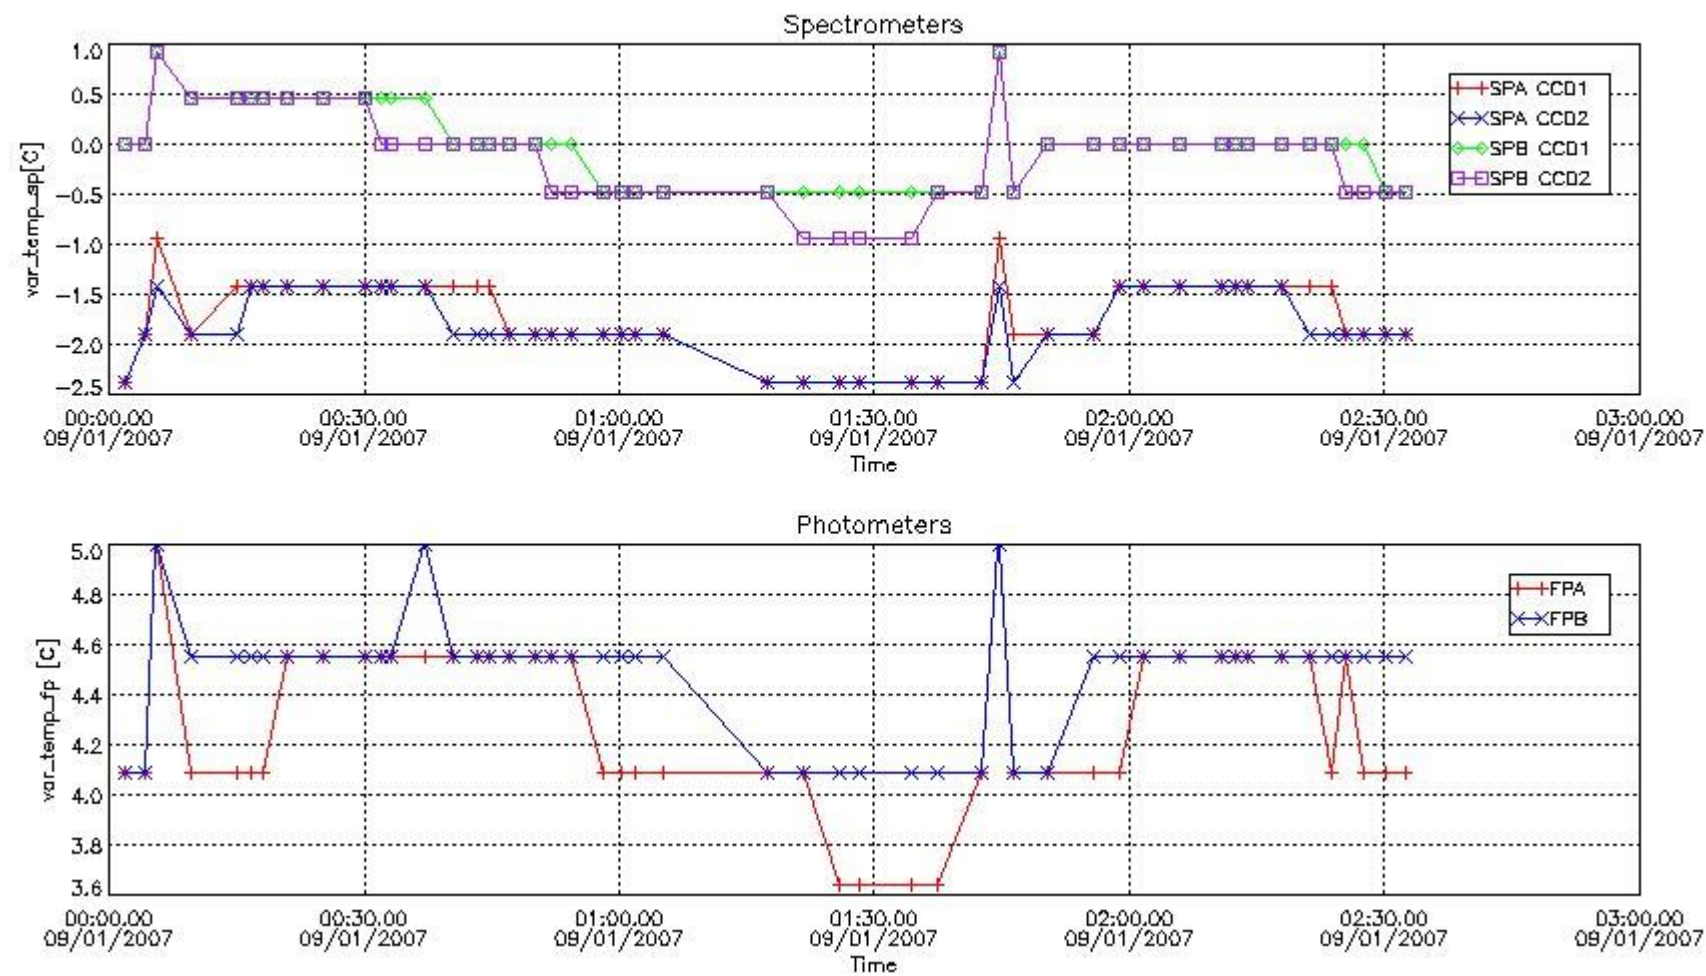

3. Plot of GOMOS spectrometers and photometers temperatures from level 1b data

4. Overview of dark signal processing per product

The Dark Charge (DC) is a temperature-dependant signal added to the useful measurements and it is therefore subtracted from them during the processing. There are two phenomena that produce a continuous increase of the DC: the "hot pixels" (a pixel is "hot" when its DC exceeds by a significant amount its value measured on ground at the same temperature) and the "Random Telegraphic Signal" (abrupt change positive or negative of the CCD pixel signal, random in time, affecting only the DC part of the signal and not the photon generated signal).

In this section a list of products that did not use the Dark Sky Area (DSA) observation for the DC computation is given. It is also provided the mean DC plot per product for dark limb products with no error flag set.

4.1 All products used the DSA observation for the DC computation