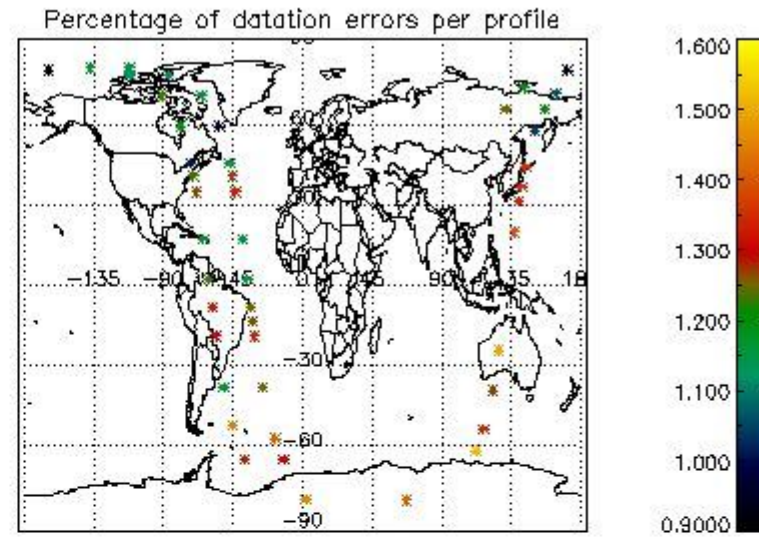

6. Statistics and plot of tangent altitude of the last measurement (DARK & BRIGHT products without errors)

6.1 Statistics on tangent altitude lost:

Statistics	DARK	BRIGHT	TWILIGHT
Mean:	15.580	21.378	NaN
St. deviation:	4.7038	2.9660	NaN
Maximum:	21.316	26.169	NaN
Minimum:	3.8569	16.718	NaN
Number of data:	17.000	14.000	NaN

6.2 Plot for DARK limb products