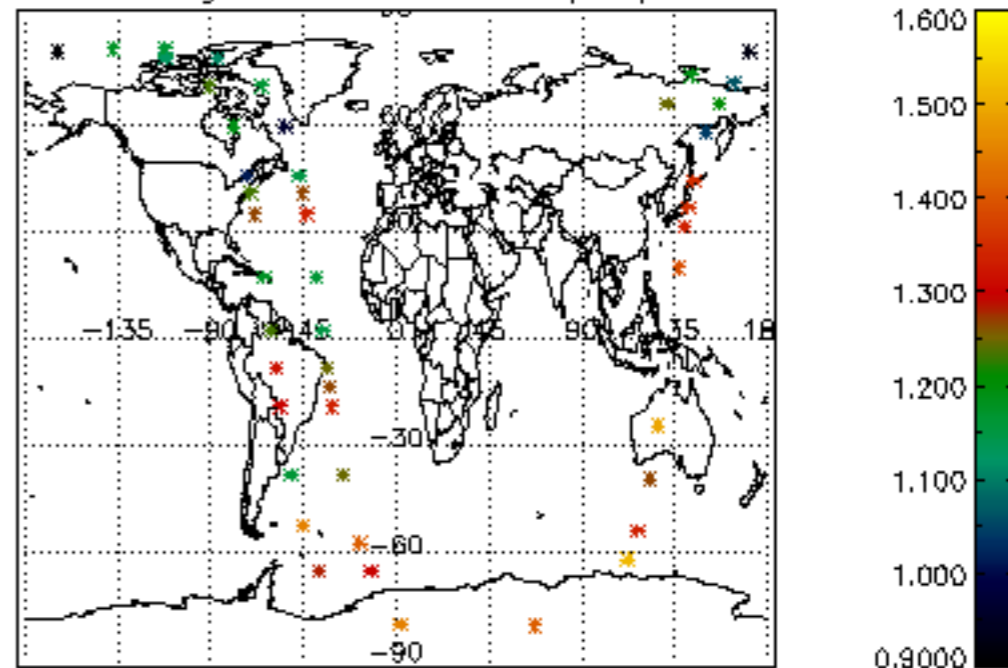

Percentage of datation errors per profile