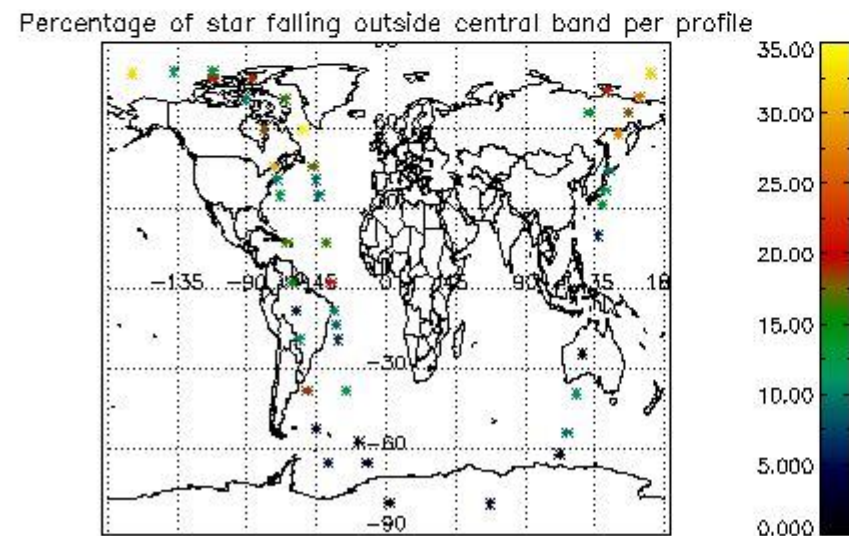

6. Statistics and plot of tangent altitude of the last measurement (DARK & BRIGHT products without errors)

6.1 Statistics on tangent altitude lost:

Statistics	DARK	BRIGHT	TWILIGHT
Mean:	15.580	21.378	NaN
St. deviation:	4.7038	2.9660	NaN
Maximum:	21.316	26.169	NaN
Minimum:	3.8569	16.718	NaN
Number of data:	17.000	14.000	NaN

6.2 Plot for DARK limb products