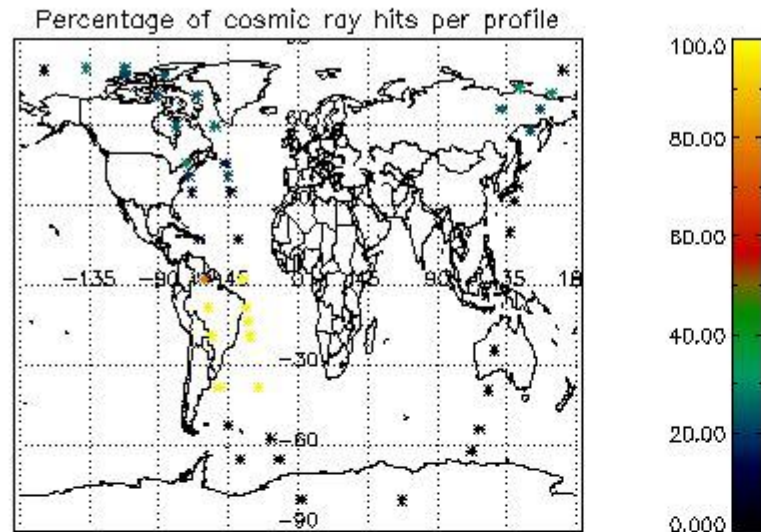

6. Statistics and plot of tangent altitude of the last measurement (DARK & BRIGHT products without errors)

6.1 Statistics on tangent altitude lost:

Statistics	DARK	BRIGHT	TWILIGHT
Mean:	15.580	21.378	NaN
St. deviation:	4.7038	2.9660	NaN
Maximum:	21.316	26.169	NaN
Minimum:	3.8569	16.718	NaN
Number of data:	17.000	14.000	NaN

6.2 Plot for DARK limb products