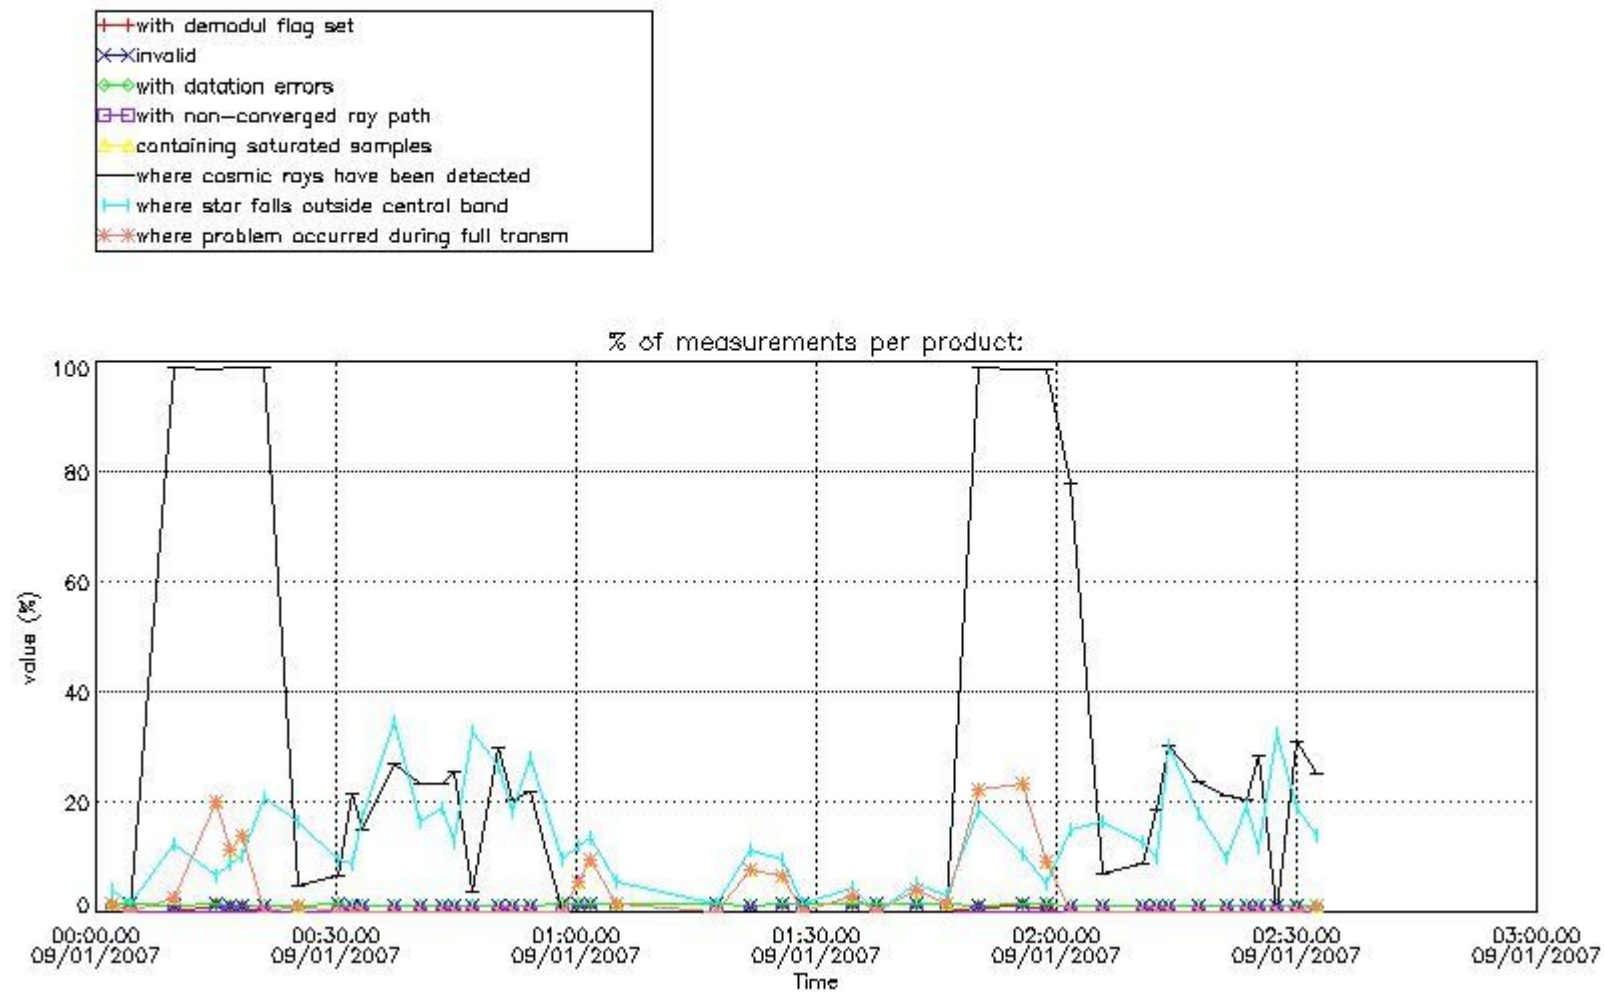

5.1 Percentage of products during reporting period with:

At least one measurement with demodulation flag set:	30.4348 %
Reference spectrum computed from DB:	0.00000 %
Reference spectrum with small number of measurements:	0.00000 %
SATU data not used:	0.00000 %

5.2 Plot quality information per product (time dependant)

5.3 Plot quality information per product (world map)