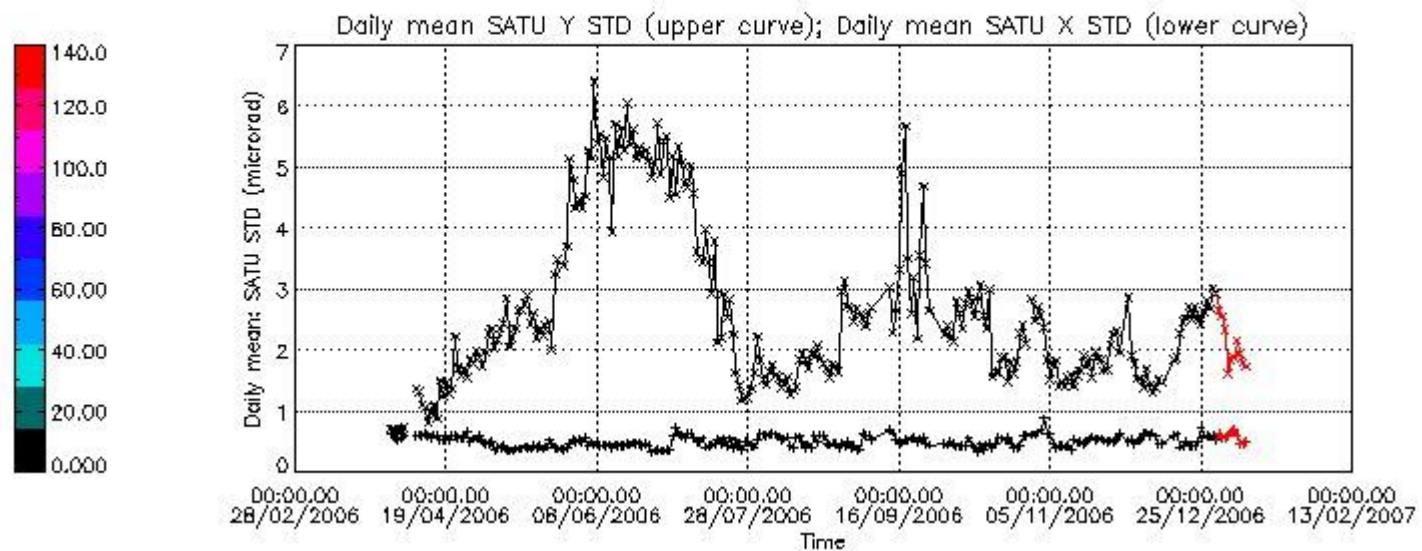

Number of data:	15400.	15400.	11750.	11750.

7.2.2 Trend of daily SATU NEA St. deviation since 1st April 2006 (dark limb)

The long term trend of the SATU 'X' and 'Y' standard deviations should be constant during the whole mission.

The colorbar represents the start tangent altitude (km) of the occultations.

Upper curve: STD of SATU Y axis

Lower curve: STD of SATU X axis

8. Auxiliary Data Files used for the production reported in section 2.4

The number reported in the third column indicates since which file (see list in section 2.4) the corresponding auxiliary file has been used. The fourth column is the date of those product files.

Type	Auxiliary Filename	Used since product	Used since product date
INST_PHYS_CHARACTERISTICS	GOM_INS_AXNIEC20050627_150713_20030716_120000_20100101_000000	1	09-JAN-2007 00:01:57
CALIBRATION_DATABASE	GOM_CAL_AXVIEC20070105_103648_20070104_000000_20100101_000000	1	09-JAN-2007 00:01:57
LEVEL-1B_PROC_CONFIG	GOM_PR1_AXNIEC20050627_151042_20020301_000000_20100101_000000	1	09-JAN-2007 00:01:57
STAR_CATALOGUE	GOM_CAT_AXVIEC20020121_161009_20020101_000000_20200101_000000	1	09-JAN-2007 00:01:57
STELLAR_SPECTRA_DATABANK	GOM_STS_AXNIEC20040308_103538_20020101_160000_20100101_000000	1	09-JAN-2007 00:01:57
ECMWF_FILE	AUX_ECF_AXNECM20070108_061846_20070108_210000_20070109_090000	1	09-JAN-2007 00:01:57
OPTIONAL_ECMWF_FILE	MISSING	1	09-JAN-2007 00:01:57
ORBIT_DATA_FILE	DOR_NAV_OPNPDE20070108_222334_000057382054_00301_25405_2536.N1	1	09-JAN-2007 00:01:57
ORBIT_DATA_FILE	DOR_NAV_OPNPDE20070109_000431_000057382054_00302_25406_2537.N1	32	09-JAN-2007 01:44:46