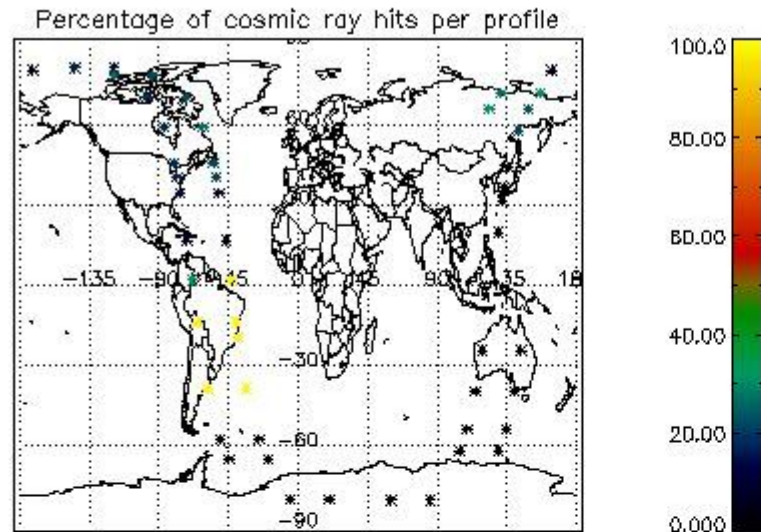

6. Statistics and plot of tangent altitude of the last measurement (DARK & BRIGHT products without errors)

6.1 Statistics on tangent altitude lost:

Statistics	DARK	BRIGHT	TWILIGHT
Mean:	14.347	19.829	NaN
St. deviation:	4.5561	5.7646	NaN
Maximum:	21.628	25.279	NaN
Minimum:	3.6403	4.0936	NaN
Number of data:	16.000	20.000	NaN

6.2 Plot for DARK limb products