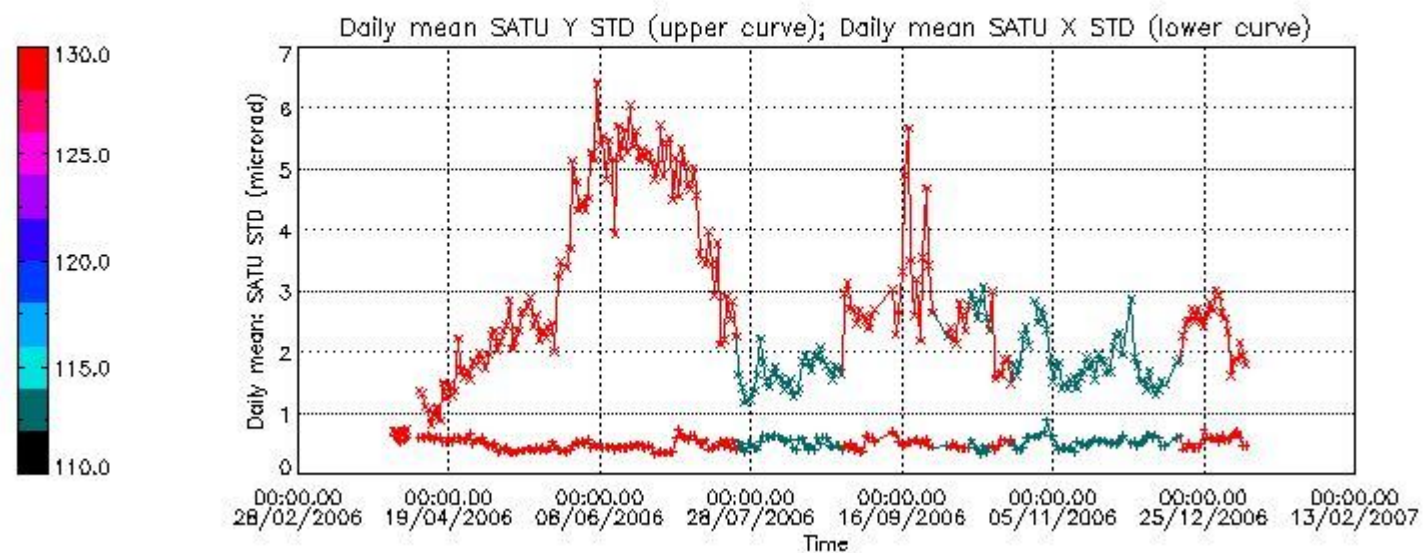

Number of data:	14250.	14250.	16600.	16600.

7.2.2 Trend of daily SATU NEA St. deviation since 1st April 2006 (dark limb)

The long term trend of the SATU 'X' and 'Y' standard deviations should be constant during the whole mission.

The colorbar represents the start tangent altitude (km) of the occultations.

Upper curve: STD of SATU Y axis

Lower curve: STD of SATU X axis

8. Auxiliary Data Files used for the production reported in section 2.4

The number reported in the third column indicates since which file (see list in section 2.4) the corresponding auxiliary file has been used. The fourth column is the date of those product files.

Type	Auxiliary Filename	Used since product	Used since product date
INST_PHYS_CHARACTERISTICS	GOM_INS_AXNIEC20050627_150713_20030716_120000_20100101_000000	1	08-JAN-2007 00:08:30
CALIBRATION_DATABASE	GOM_CAL_AXVIEC20070105_103648_20070104_000000_20100101_000000	1	08-JAN-2007 00:08:30
LEVEL-1B_PROC_CONFIG	GOM_PR1_AXNIEC20050627_151042_20020301_000000_20100101_000000	1	08-JAN-2007 00:08:30
STAR_CATALOGUE	GOM_CAT_AXVIEC20020121_161009_20020101_000000_20200101_000000	1	08-JAN-2007 00:08:30
STELLAR_SPECTRA_DATABANK	GOM_STS_AXNIEC20040308_103538_20020101_160000_20100101_000000	1	08-JAN-2007 00:08:30
ECMWF_FILE	AUX_ECF_AXNECM20070107_061847_20070107_210000_20070108_090000	1	08-JAN-2007 00:08:30
OPTIONAL_ECMWF_FILE	MISSING	1	08-JAN-2007 00:08:30
ORBIT_DATA_FILE	DOR_NAV_OPNPDE20070107_211438_000057382054_00286_25390_2528.N1	1	08-JAN-2007 00:08:30
ORBIT_DATA_FILE	DOR_NAV_OPNPDE20070107_225535_000057382054_00287_25391_2529.N1	9	08-JAN-2007 00:41:11
ORBIT_DATA_FILE	DOR_NAV_OPNPDE20070108_003632_000054192054_00288_25392_2530.N1	36	08-JAN-2007 02:16:19