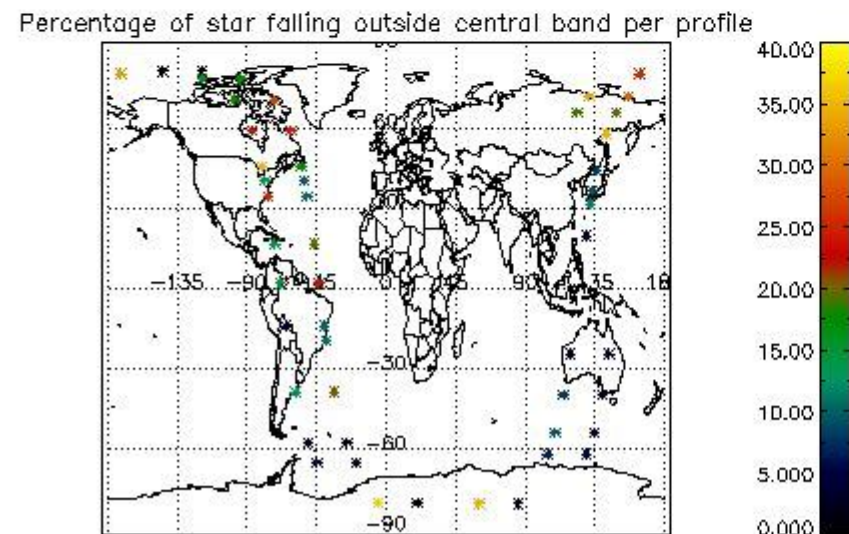

6. Statistics and plot of tangent altitude of the last measurement (DARK & BRIGHT products without errors)

6.1 Statistics on tangent altitude lost:

Statistics	DARK	BRIGHT	TWILIGHT
Mean:	14.347	19.829	NaN
St. deviation:	4.5561	5.7646	NaN
Maximum:	21.628	25.279	NaN
Minimum:	3.6403	4.0936	NaN
Number of data:	16.000	20.000	NaN

6.2 Plot for DARK limb products