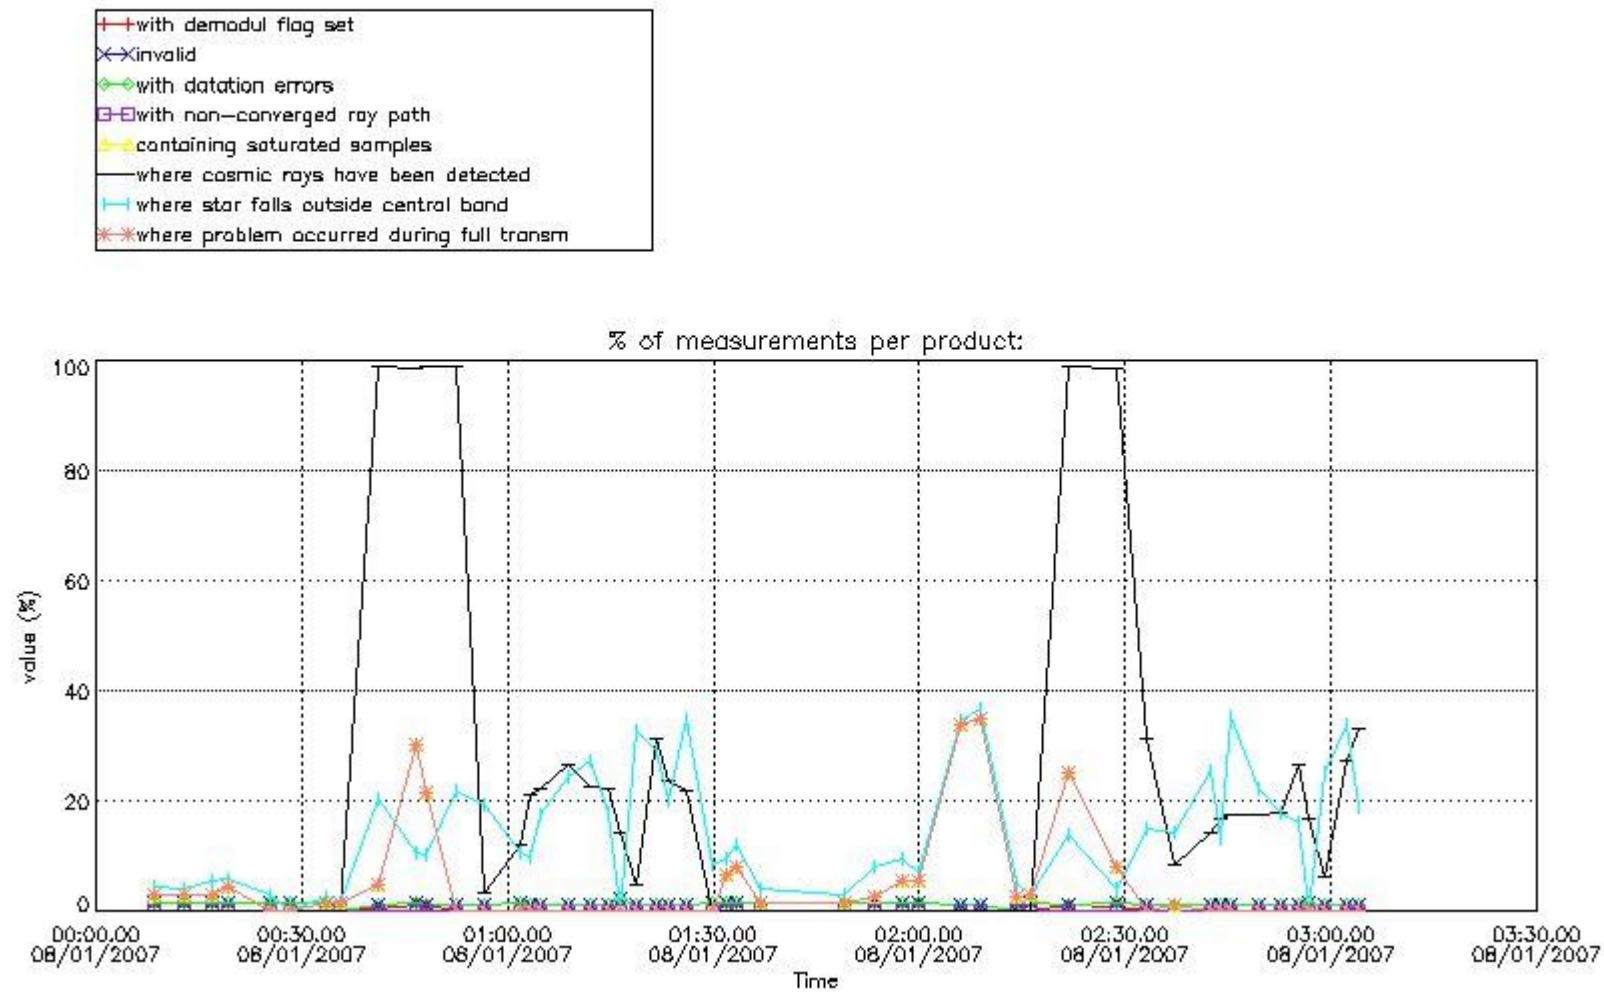

At least one measurement with demodulation flag set:	24.0000 %
Reference spectrum computed from DB:	0.00000 %
Reference spectrum with small number of measurements:	0.00000 %
SATU data not used:	0.00000 %

5.2 Plot quality information per product (time dependant)

5.3 Plot quality information per product (world map)