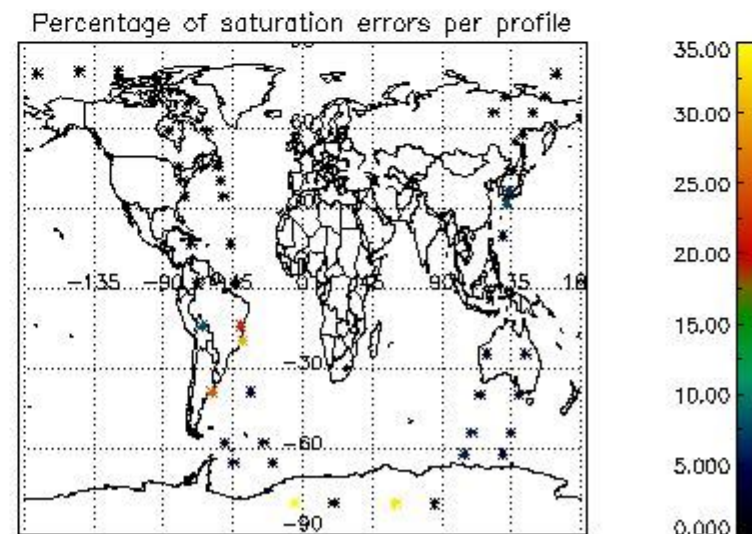

6. Statistics and plot of tangent altitude of the last measurement (DARK & BRIGHT products without errors)

6.1 Statistics on tangent altitude lost:

Statistics	DARK	BRIGHT	TWILIGHT
Mean:	14.347	19.829	NaN
St. deviation:	4.5561	5.7646	NaN
Maximum:	21.628	25.279	NaN
Minimum:	3.6403	4.0936	NaN
Number of data:	16.000	20.000	NaN

6.2 Plot for DARK limb products