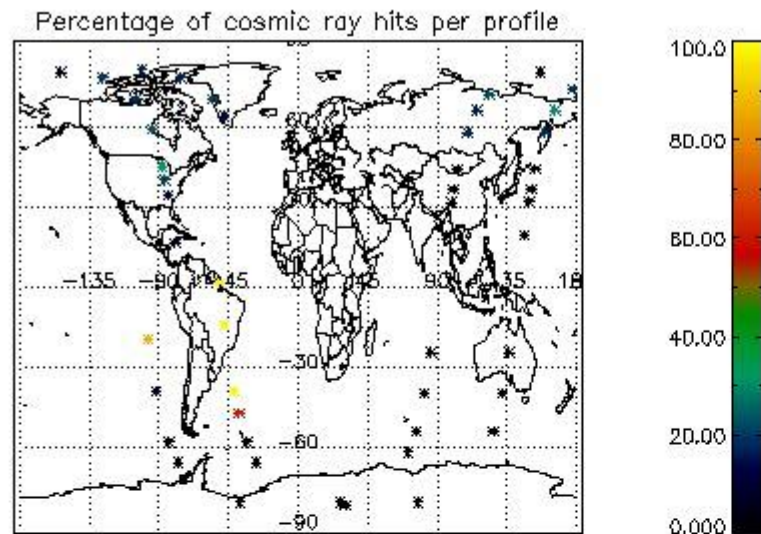

6. Statistics and plot of tangent altitude of the last measurement (DARK & BRIGHT products without errors)

6.1 Statistics on tangent altitude lost:

Statistics	DARK	BRIGHT	TWILIGHT
Mean:	13.938	19.831	NaN
St. deviation:	5.1620	4.9564	NaN
Maximum:	20.588	26.290	NaN
Minimum:	5.4140	3.4569	NaN
Number of data:	11.000	24.000	NaN

6.2 Plot for DARK limb products