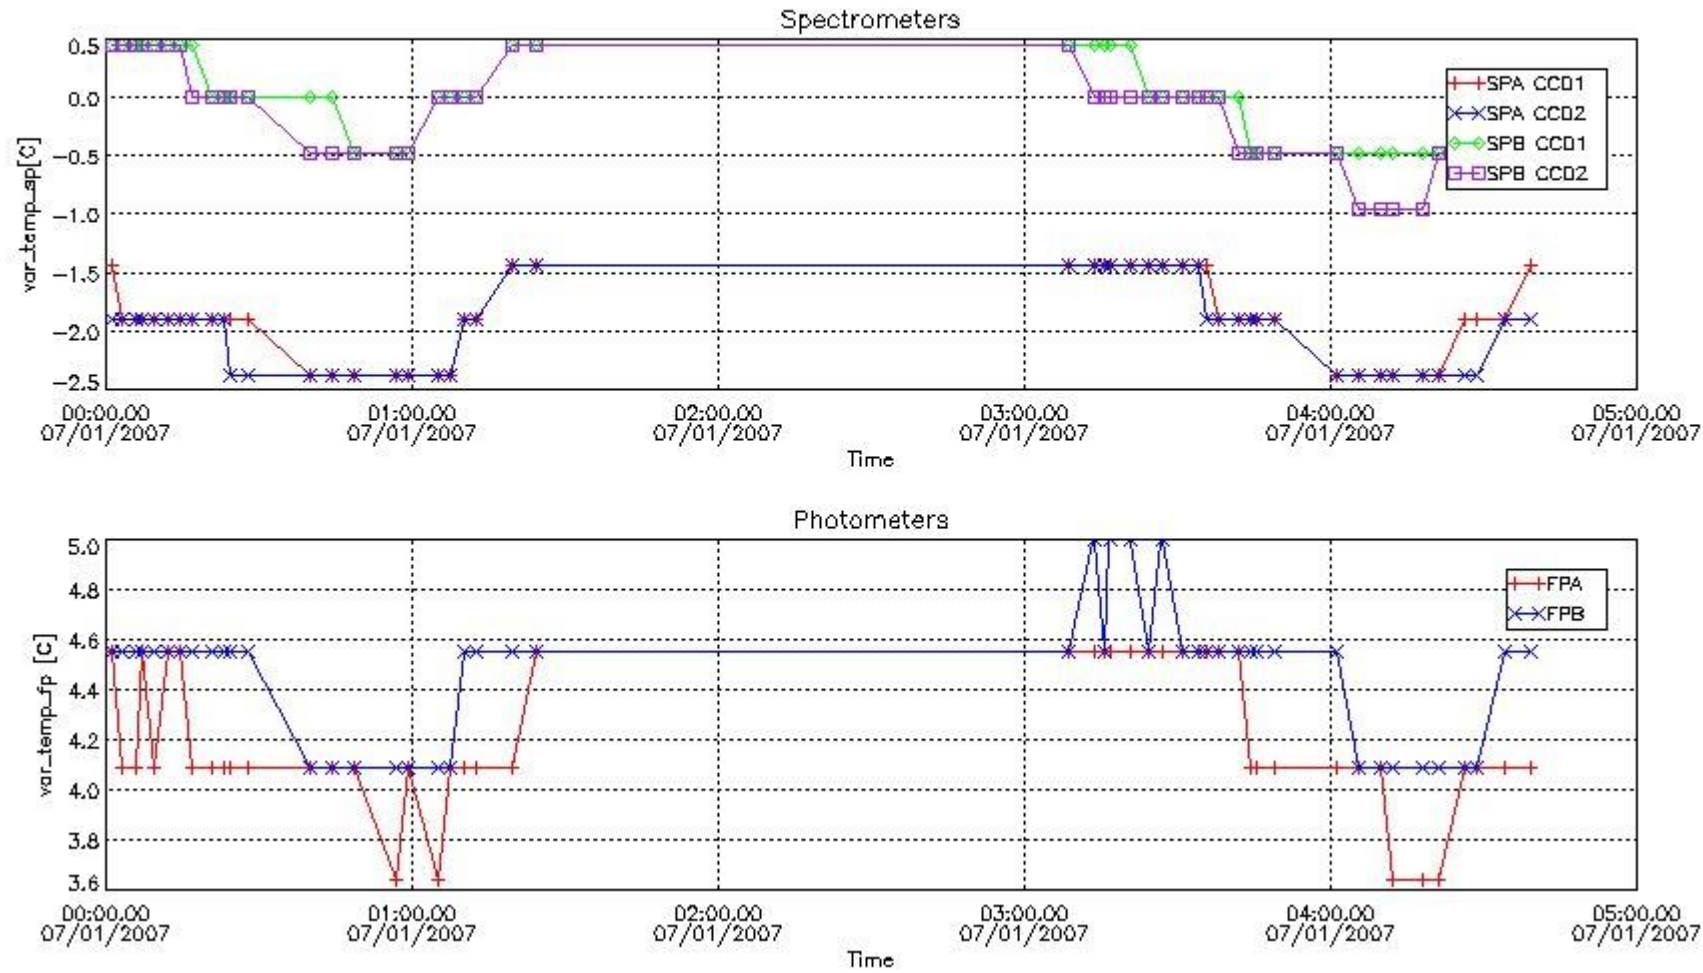

4. Overview of dark signal processing per product

The Dark Charge (DC) is a temperature-dependant signal added to the useful measurements and it is therefore subtracted from them during the processing. There are two phenomena that produce a continuous increase of the DC: the "hot pixels" (a pixel is "hot" when its DC exceeds by a significant amount its value measured on ground at the same temperature) and the "Random Telegraphic Signal" (abrupt change positive or negative of the CCD pixel signal, random in time, affecting only the DC part of the signal and not the photon generated signal).

In this section a list of products that did not use the Dark Sky Area (DSA) observation for the DC computation is given. It is also provided the mean DC plot per product for dark limb products with no error flag set.

4.1 These products did not use the DSA observation for DC computation:

Product name	DC information
GOM_TRA_1PNPDE20070107_011019_000000452054_00274_25378_6520.N1	DC map used
GOM_TRA_1PNPDE20070107_011243_000000412054_00274_25378_6521.N1	DC map used
GOM_TRA_1PNPDE20070107_011938_000000392054_00274_25378_6522.N1	DC map used
GOM_TRA_1PNPDE20070107_012407_000000442054_00275_25379_6523.N1	DC map used

4.2 Plot of mean dark charges per product: only products in DARK limb conditions without errors are used