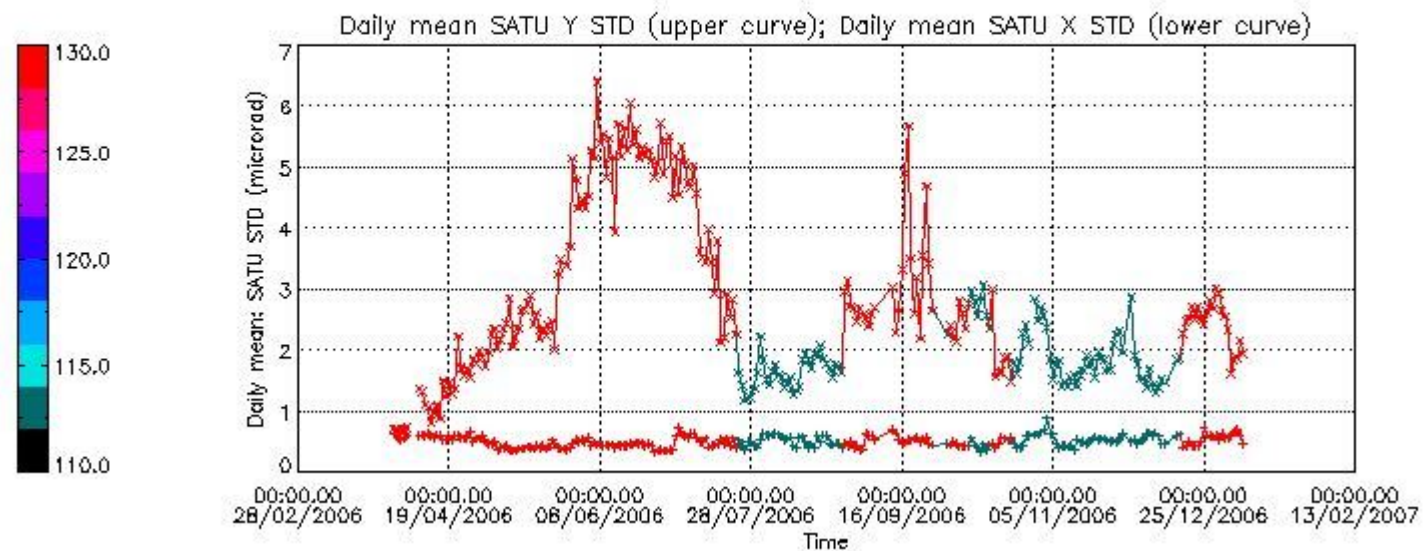

Number of data:	10050.	10050.	19900.	19900.

7.2.2 Trend of daily SATU NEA St. deviation since 1st April 2006 (dark limb)

The long term trend of the SATU 'X' and 'Y' standard deviations should be constant during the whole mission.

The colorbar represents the start tangent altitude (km) of the occultations.

Upper curve: STD of SATU Y axis

Lower curve: STD of SATU X axis

8. Auxiliary Data Files used for the production reported in section 2.4

The number reported in the third column indicates since which file (see list in section 2.4) the corresponding auxiliary file has been used. The fourth column is the date of those product files.

Type	Auxiliary Filename	Used since product	Used since product date
INST_PHYS_CHARACTERISTICS	GOM_INS_AXNIEC20050627_150713_20030716_120000_20100101_000000	1	07-JAN-2007 00:01:10
CALIBRATION_DATABASE	GOM_CAL_AXVIEC20070105_103648_20070104_000000_20100101_000000	1	07-JAN-2007 00:01:10
LEVEL-1B_PROC_CONFIG	GOM_PR1_AXNIEC20050627_151042_20020301_000000_20100101_000000	1	07-JAN-2007 00:01:10
STAR_CATALOGUE	GOM_CAT_AXVIEC20020121_161009_20020101_000000_20200101_000000	1	07-JAN-2007 00:01:10
STELLAR_SPECTRA_DATABANK	GOM_STS_AXNIEC20040308_103538_20020101_160000_20100101_000000	1	07-JAN-2007 00:01:10
ECMWF_FILE	AUX_ECF_AXNECM20070106_061849_20070106_210000_20070107_090000	1	07-JAN-2007 00:01:10
ECMWF_FILE	AUX_ECF_AXNECM20070106_181807_20070107_030000_20070107_150000	24	07-JAN-2007 03:08:49
OPTIONAL_ECMWF_FILE	MISSING	1	07-JAN-2007 00:01:10
ORBIT_DATA_FILE	DOR_NAV_OPNPDE20070106_214639_000057382054_00272_25376_2520.N1	1	07-JAN-2007 00:01:10
ORBIT_DATA_FILE	DOR_NAV_OPNPDE20070106_232736_000057382054_00273_25377_2521.N1	20	07-JAN-2007 01:10:19
ORBIT_DATA_FILE	DOR_NAV_OPNPDE20070107_010833_000038252054_00274_25378_2522.N1	24	07-JAN-2007 03:08:49
ORBIT_DATA_FILE	DOR_NAV_OPNPDE20070107_021737_000060572054_00275_25379_2523.N1	40	07-JAN-2007 04:05:36