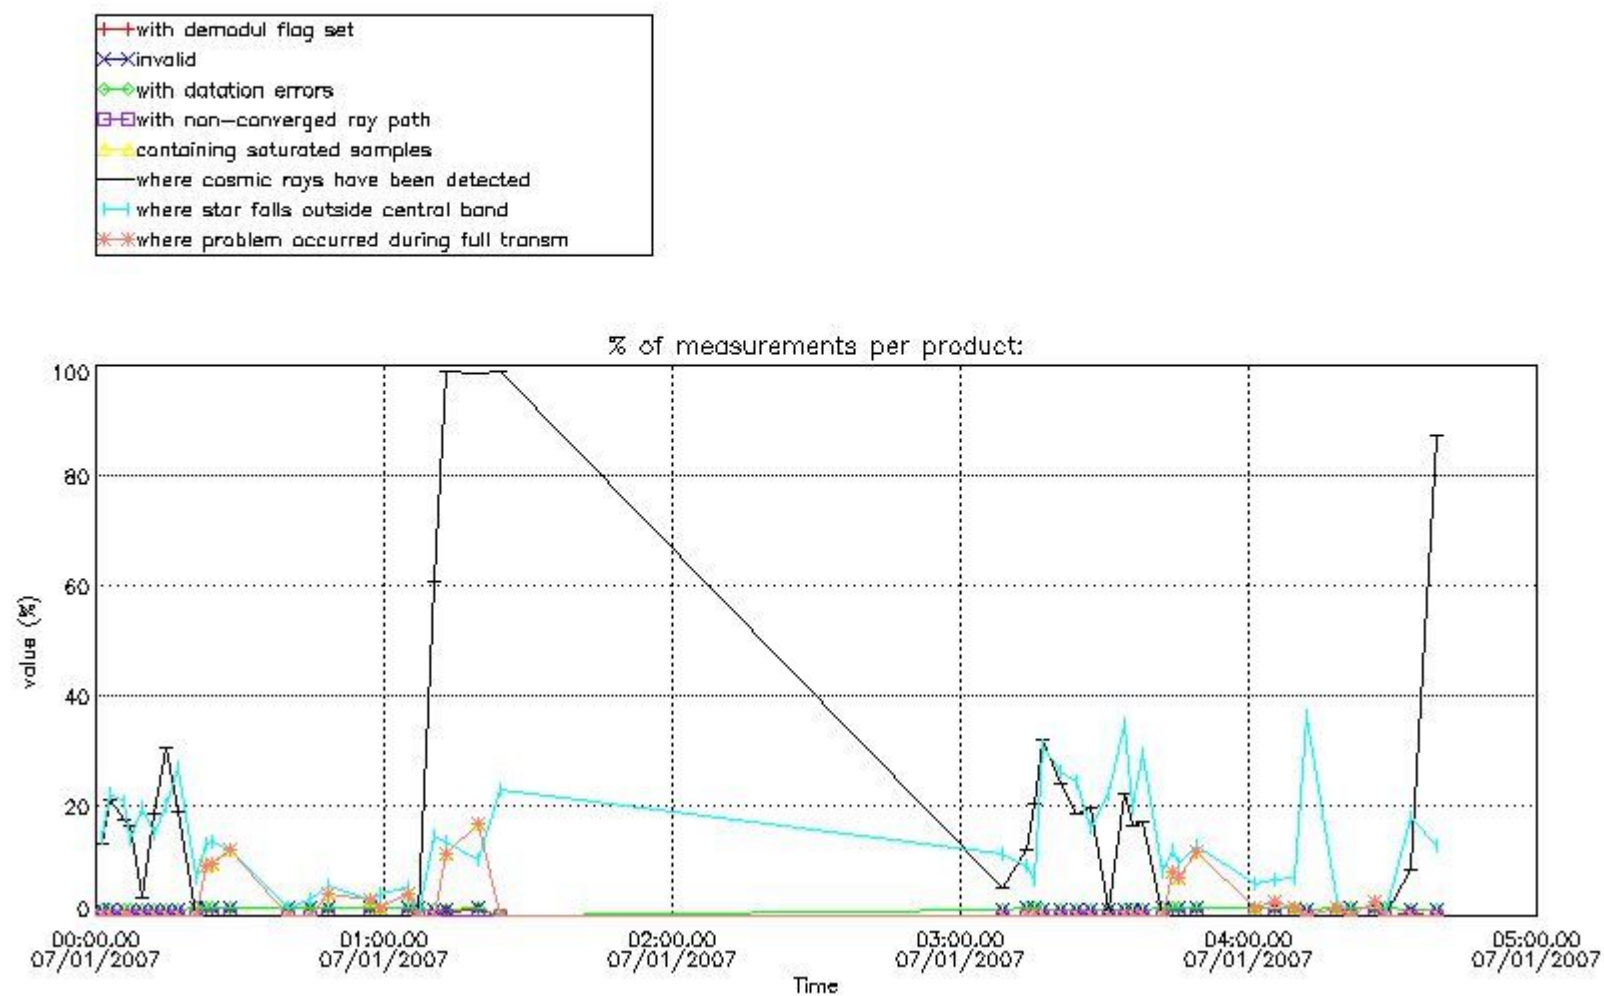

At least one measurement with demodulation flag set:	14.5833 %
Reference spectrum computed from DB:	0.00000 %
Reference spectrum with small number of measurements:	0.00000 %
SATU data not used:	0.00000 %

5.2 Plot quality information per product (time dependant)

5.3 Plot quality information per product (world map)