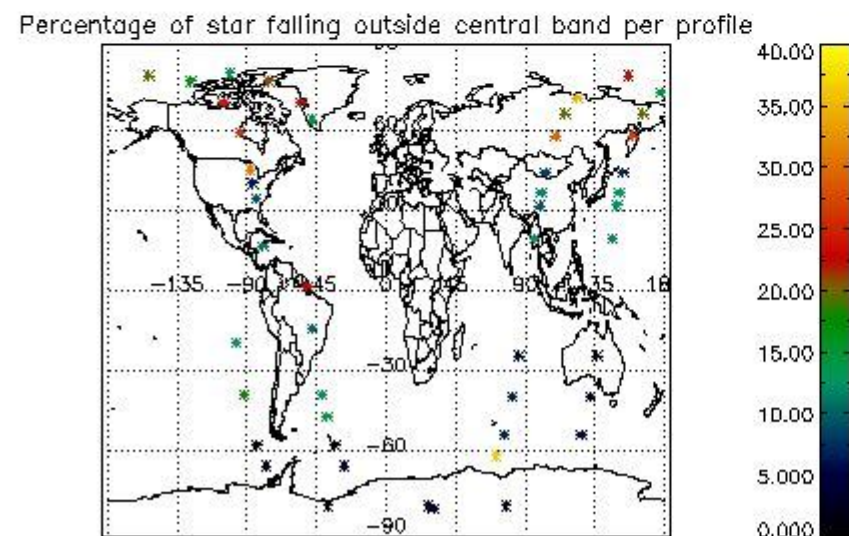

6. Statistics and plot of tangent altitude of the last measurement (DARK & BRIGHT products without errors)

6.1 Statistics on tangent altitude lost:

Statistics	DARK	BRIGHT	TWILIGHT
Mean:	13.938	19.831	NaN
St. deviation:	5.1620	4.9564	NaN
Maximum:	20.588	26.290	NaN
Minimum:	5.4140	3.4569	NaN
Number of data:	11.000	24.000	NaN

6.2 Plot for DARK limb products