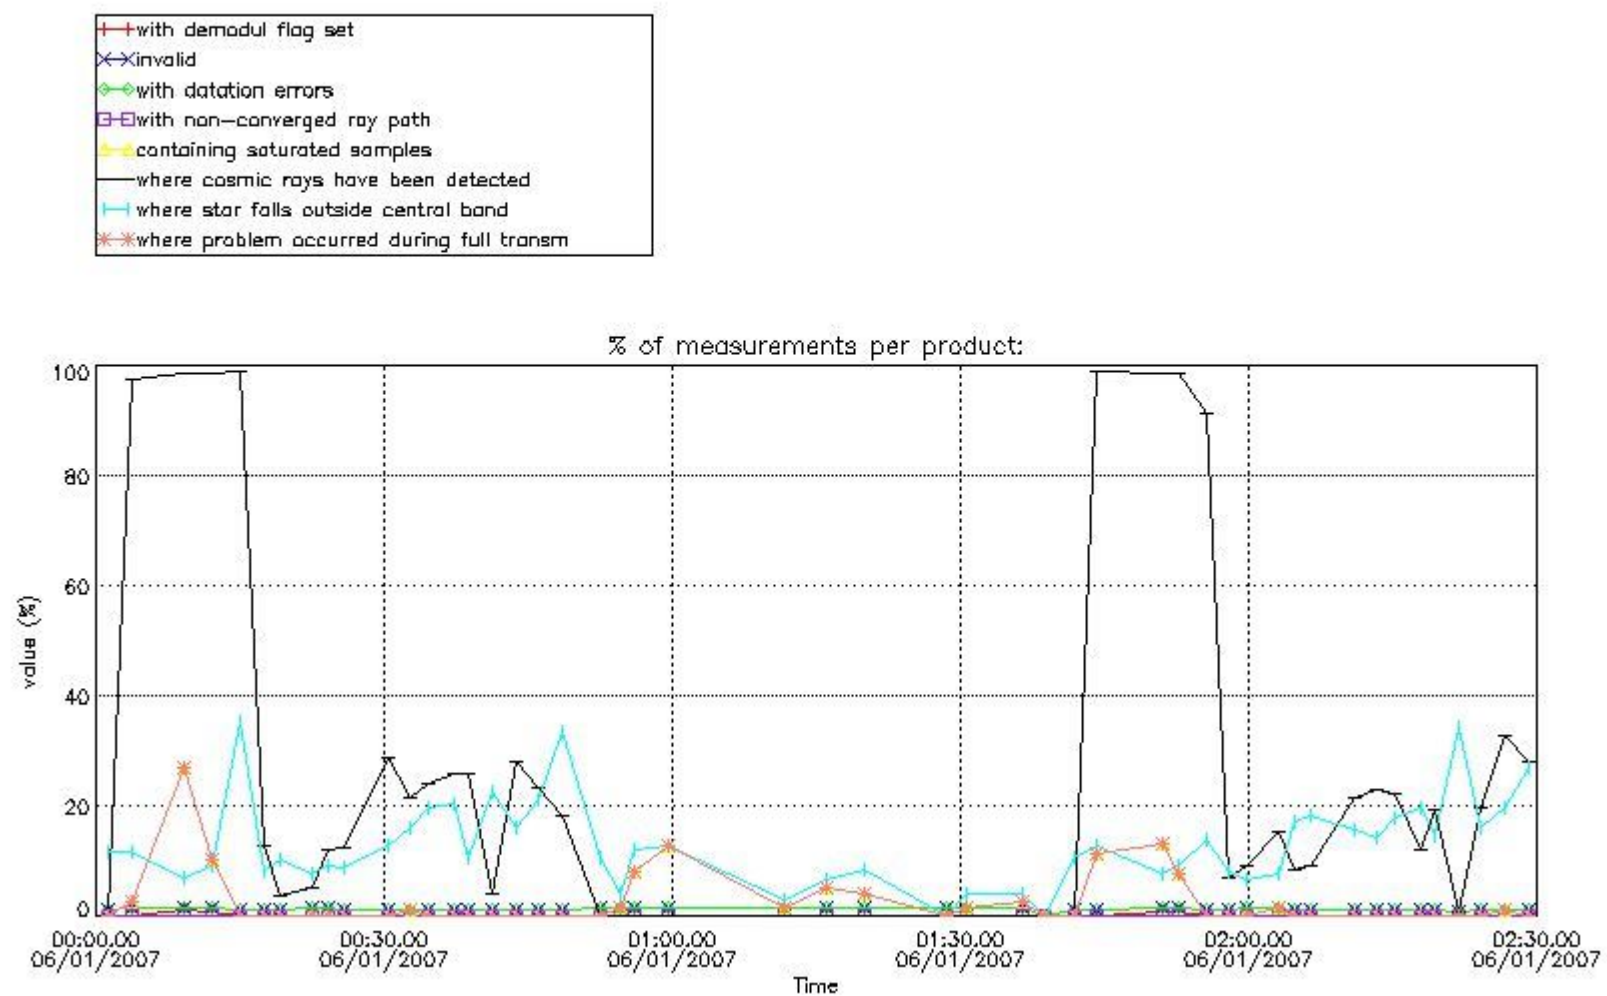

At least one measurement with demodulation flag set:	22.4490 %
Reference spectrum computed from DB:	0.00000 %
Reference spectrum with small number of measurements:	0.00000 %
SATU data not used:	0.00000 %

5.2 Plot quality information per product (time dependant)

5.3 Plot quality information per product (world map)