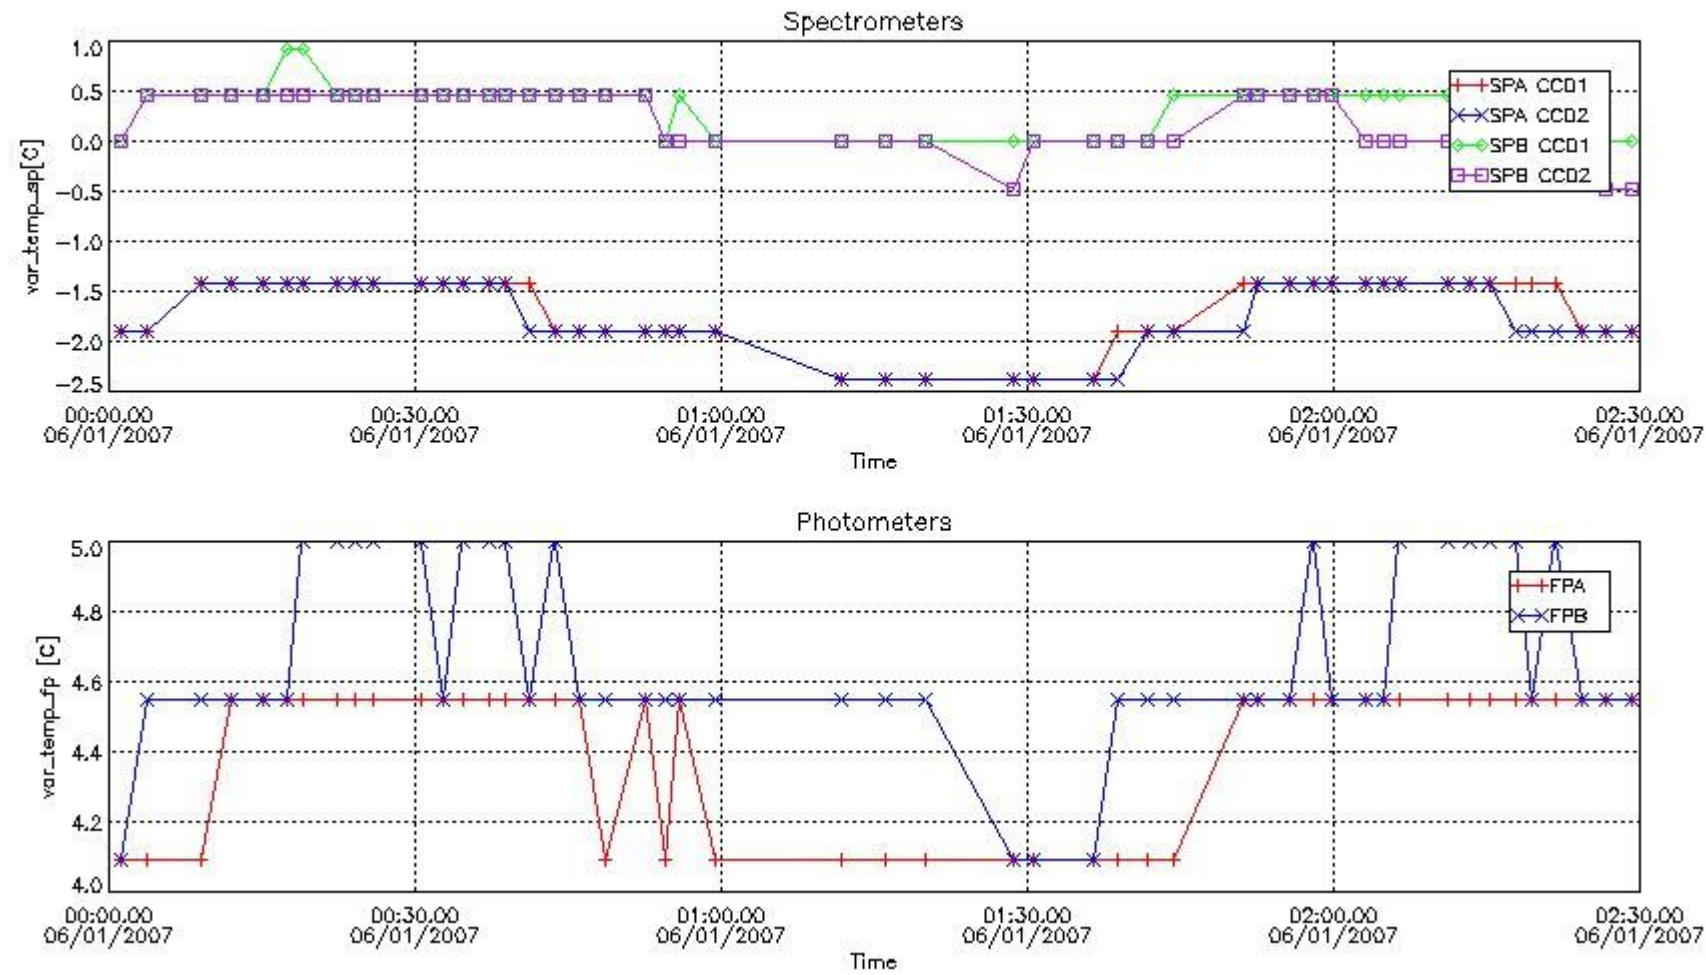

4. Overview of dark signal processing per product

The Dark Charge (DC) is a temperature-dependant signal added to the useful measurements and it is therefore subtracted from them during the processing. There are two phenomena that produce a continuous increase of the DC: the "hot pixels" (a pixel is "hot" when its DC exceeds by a significant amount its value measured on ground at the same temperature) and the "Random Telegraphic Signal" (abrupt change positive or negative of the CCD pixel signal, random in time, affecting only the DC part of the signal and not the photon generated signal).

In this section a list of products that did not use the Dark Sky Area (DSA) observation for the DC computation is given. It is also provided the mean DC plot per product for dark limb products with no error flag set.

4.1 All products used the DSA observation for the DC computation

4.2 Plot of mean dark charges per product: only products in DARK limb conditions without errors are used