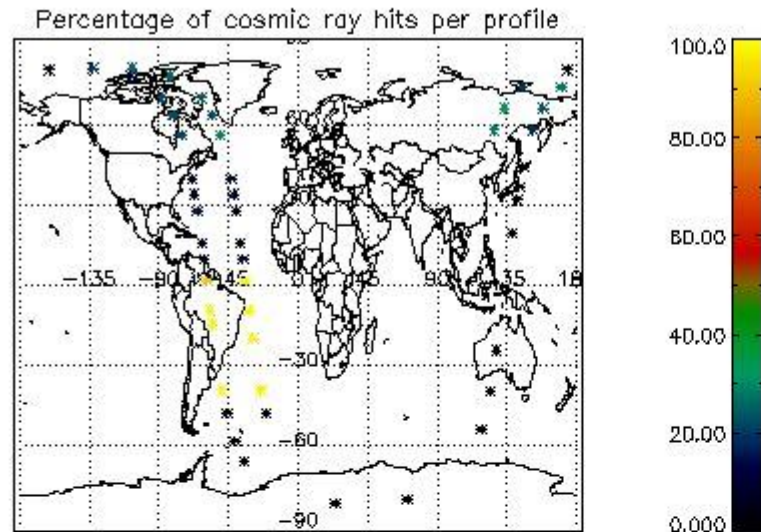

6. Statistics and plot of tangent altitude of the last measurement (DARK & BRIGHT products without errors)

6.1 Statistics on tangent altitude lost:

Statistics	DARK	BRIGHT	TWILIGHT
Mean:	16.788	19.598	NaN
St. deviation:	4.0021	3.7912	NaN
Maximum:	20.484	26.075	NaN
Minimum:	3.5604	15.151	NaN
Number of data:	22.000	15.000	NaN

6.2 Plot for DARK limb products