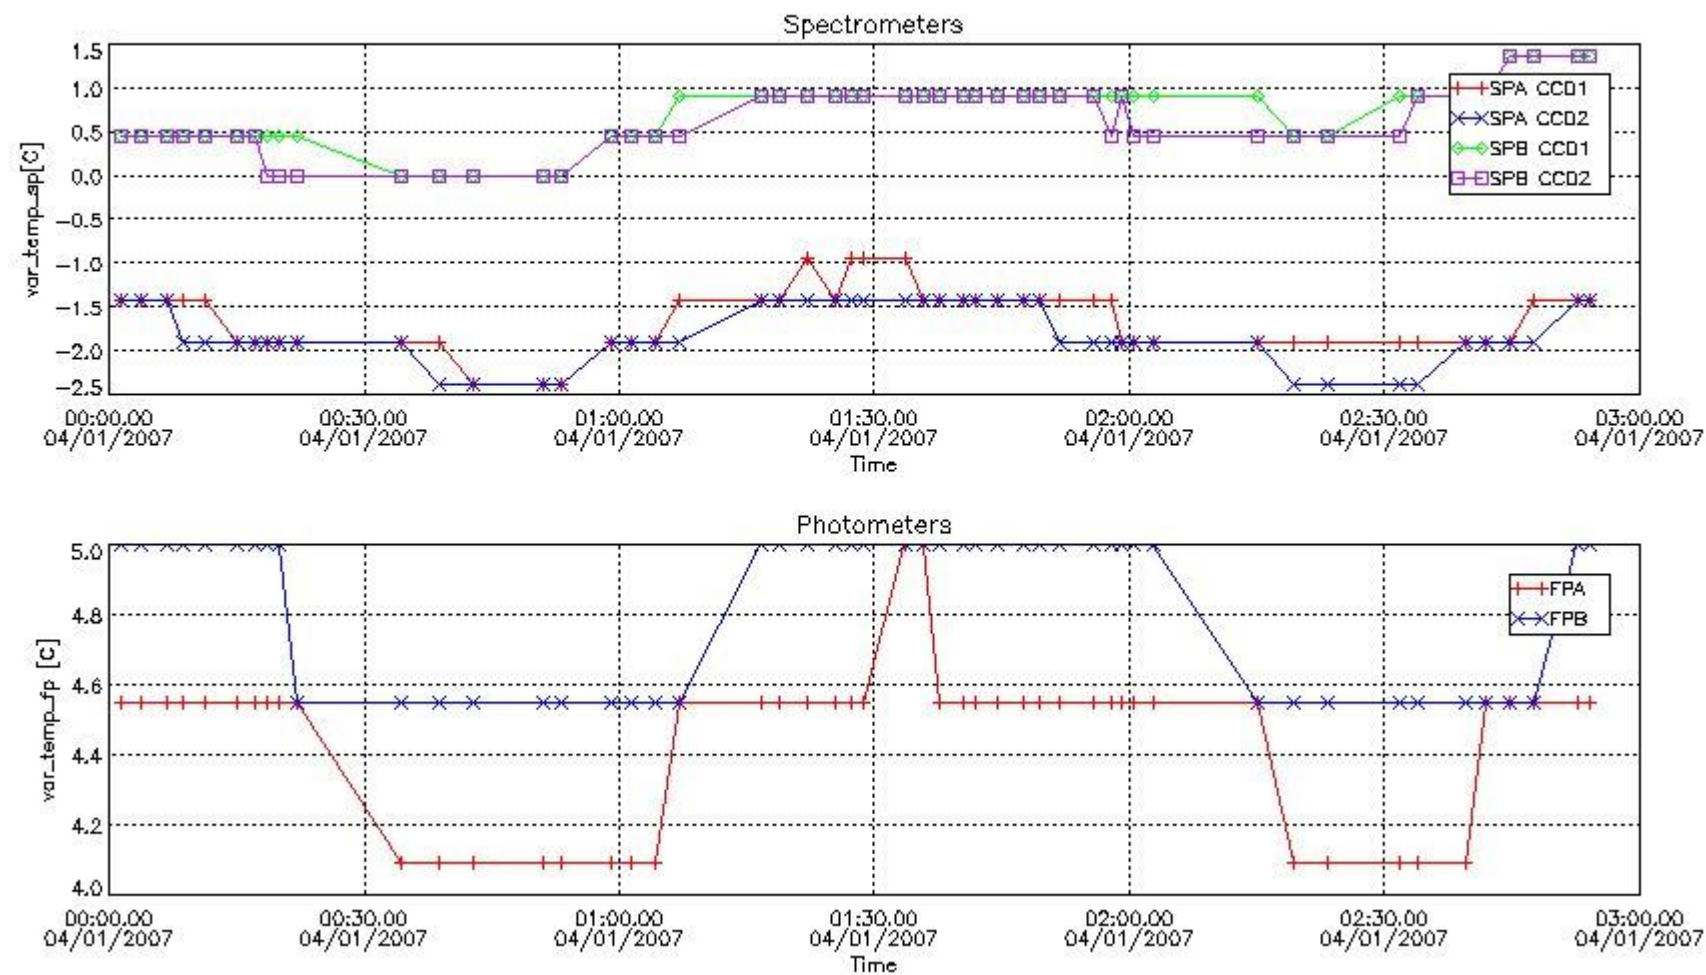

3. Plot of GOMOS spectrometers and photometers temperatures from level 1b data

4. Overview of dark signal processing per product

The Dark Charge (DC) is a temperature-dependant signal added to the useful measurements and it is therefore subtracted from them during the processing. There are two phenomena that produce a continuous increase of the DC: the "hot pixels" (a pixel is "hot" when its DC exceeds by a significant amount its value measured on ground at the same temperature) and