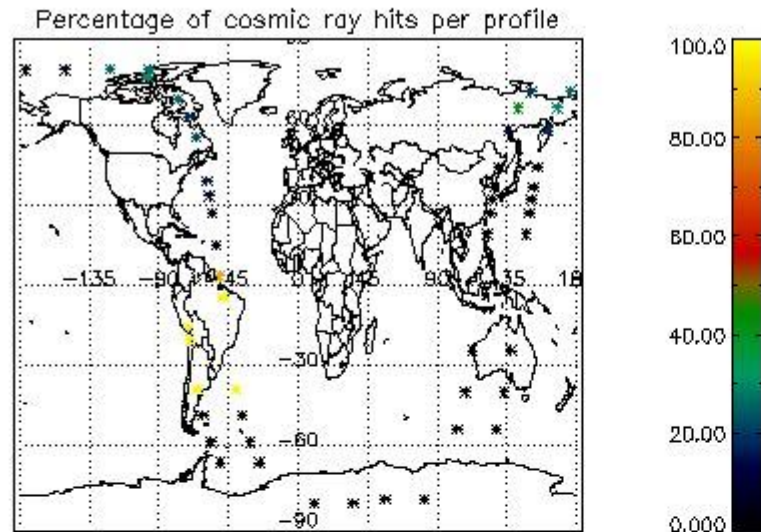

6. Statistics and plot of tangent altitude of the last measurement (DARK & BRIGHT products without errors)

6.1 Statistics on tangent altitude lost:

Statistics	DARK	BRIGHT	TWILIGHT
Mean:	20.630	20.897	NaN
St. deviation:	12.562	5.2999	NaN
Maximum:	57.042	28.747	NaN
Minimum:	12.068	5.6254	NaN
Number of data:	11.000	26.000	NaN

6.2 Plot for DARK limb products