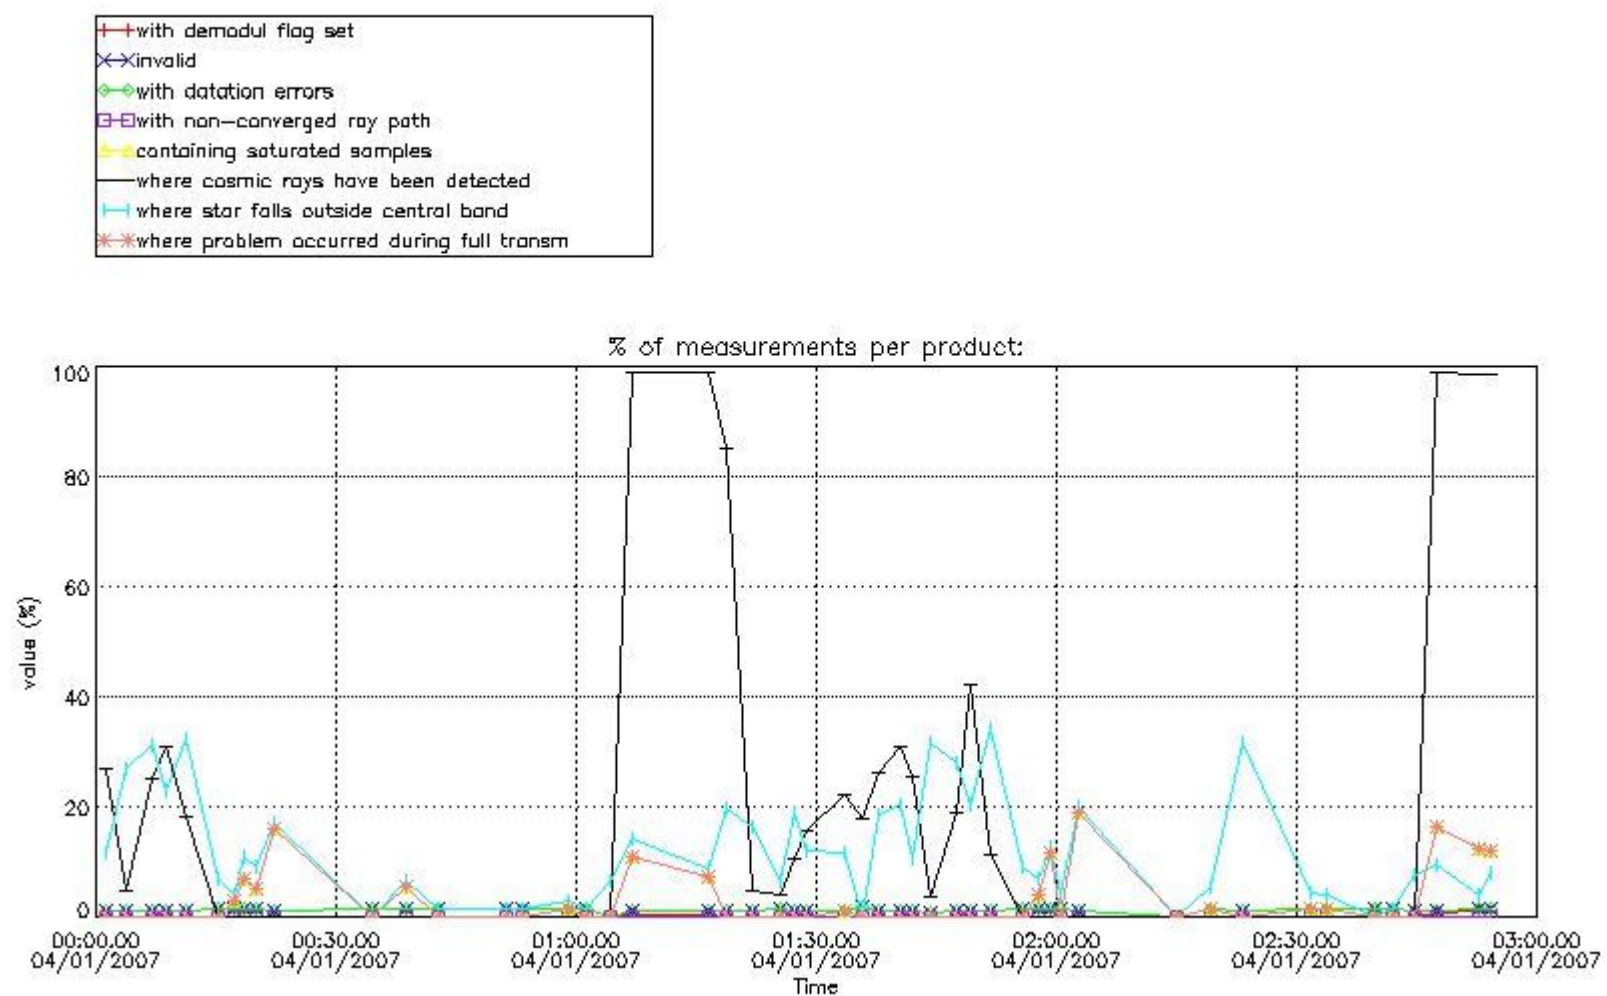

In this section it is presented the modulation information extracted from the pcd (product confidence data) at measurement level and information extracted from the Quality Summary dataset. Only products without errors (error flag in the MPH set to "0") are used.

5.1 Percentage of products during reporting period with:

At least one measurement with demodulation flag set:	20.0000 %
Reference spectrum computed from DB:	0.00000 %
Reference spectrum with small number of measurements:	0.00000 %
SATU data not used:	0.00000 %

5.2 Plot quality information per product (time dependant)

5.3 Plot quality information per product (world map)