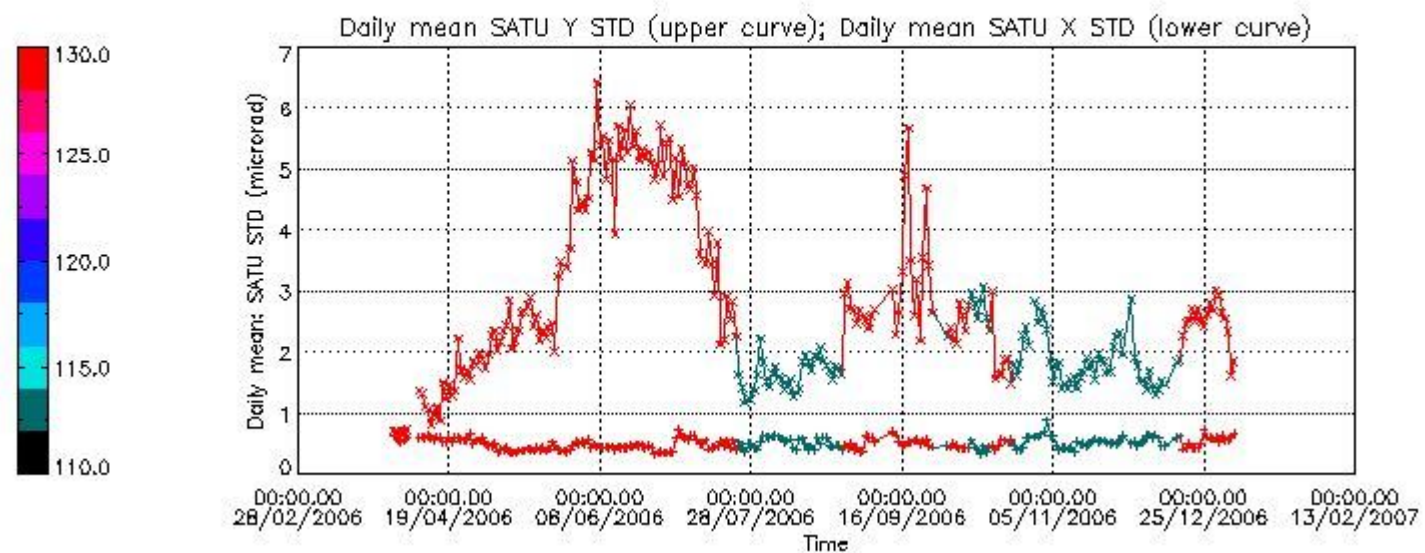

Number of data:	10350.	10350.	21900.	21900.

7.2.2 Trend of daily SATU NEA St. deviation since 1st April 2006 (dark limb)

The long term trend of the SATU 'X' and 'Y' standard deviations should be constant during the whole mission.

The colorbar represents the start tangent altitude (km) of the occultations.

Upper curve: STD of SATU Y axis

Lower curve: STD of SATU X axis

8. Auxiliary Data Files used for the production reported in section 2.4

The number reported in the third column indicates since which file (see list in section 2.4) the corresponding auxiliary file has been used. The fourth column is the date of those product files.

Type	Auxiliary Filename	Used since product	Used since product date
INST_PHYS_CHARACTERISTICS	GOM_INS_AXNIEC20050627_150713_20030716_120000_20100101_000000	1	04-JAN-2007 00:01:21
CALIBRATION_DATABASE	GOM_CAL_AXVIEC20061222_110846_20061221_000000_20100101_000000	1	04-JAN-2007 00:01:21
LEVEL-1B_PROC_CONFIG	GOM_PR1_AXNIEC20050627_151042_20020301_000000_20100101_000000	1	04-JAN-2007 00:01:21
STAR_CATALOGUE	GOM_CAT_AXVIEC20020121_161009_20020101_000000_20200101_000000	1	04-JAN-2007 00:01:21
STELLAR_SPECTRA_DATABANK	GOM_STS_AXNIEC20040308_103538_20020101_160000_20100101_000000	1	04-JAN-2007 00:01:21
ECMWF_FILE	AUX_ECF_AXNECM20070103_062501_20070103_210000_20070104_090000	1	04-JAN-2007 00:01:21
OPTIONAL_ECMWF_FILE	MISSING	1	04-JAN-2007 00:01:21
ORBIT_DATA_FILE	DOR_NAV_OPNPDE20070103_214145_000057382054_00229_25333_2499.N1	1	04-JAN-2007 00:01:21
ORBIT_DATA_FILE	DOR_NAV_OPNPDE20070103_232242_000057382054_00230_25334_2500.N1	19	04-JAN-2007 01:06:57
ORBIT_DATA_FILE	DOR_NAV_OPNPDE20070104_010339_000038252054_00231_25335_2501.N1	41	04-JAN-2007 02:19:21