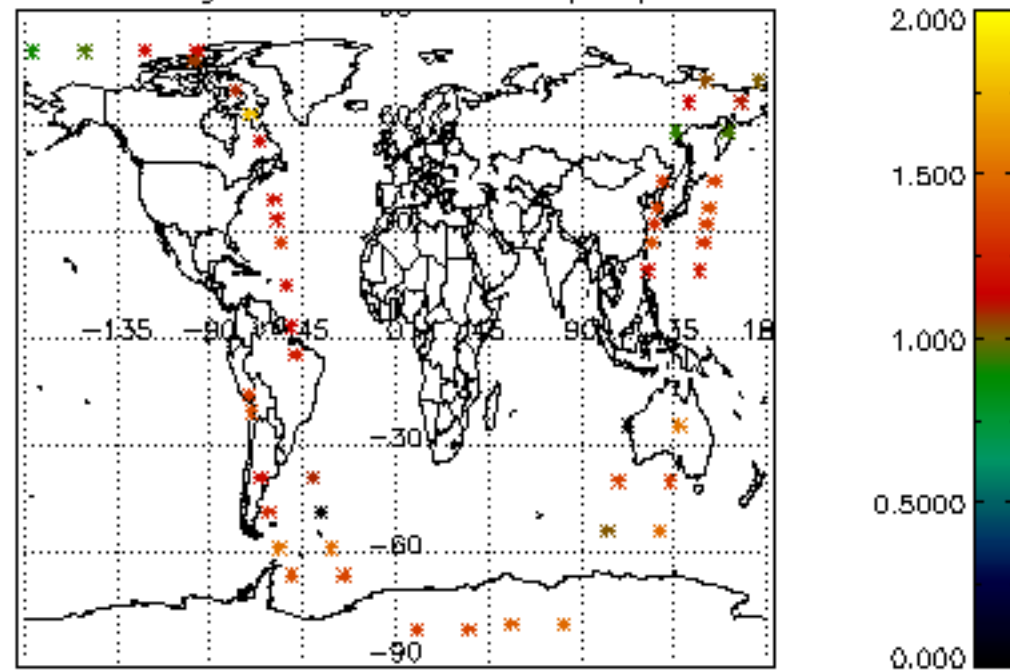

Percentage of cosmic ray hits per profile

Percentage of datation errors per profile

Percentage of star falling outside central band per profile

Percentage of saturation errors per profile

Tangent altitude at which the star is lost