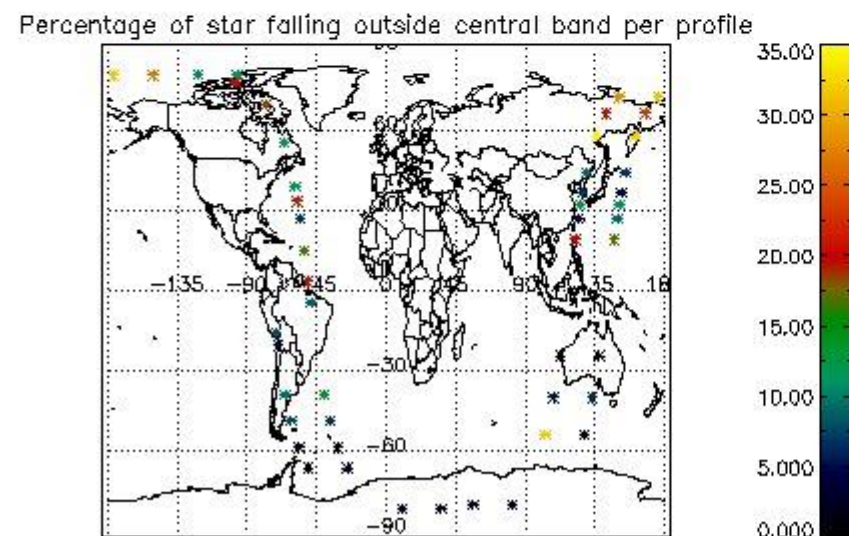

6. Statistics and plot of tangent altitude of the last measurement (DARK & BRIGHT products without errors)

6.1 Statistics on tangent altitude lost:

Statistics	DARK	BRIGHT	TWILIGHT
Mean:	20.630	20.897	NaN
St. deviation:	12.562	5.2999	NaN
Maximum:	57.042	28.747	NaN
Minimum:	12.068	5.6254	NaN
Number of data:	11.000	26.000	NaN

6.2 Plot for DARK limb products