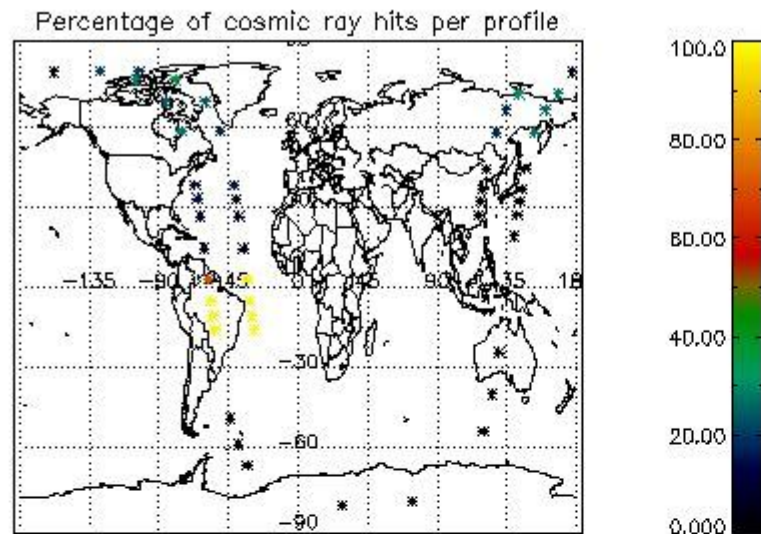

6. Statistics and plot of tangent altitude of the last measurement (DARK & BRIGHT products without errors)

6.1 Statistics on tangent altitude lost:

Statistics	DARK	BRIGHT	TWILIGHT
Mean:	16.822	22.206	NaN
St. deviation:	4.5704	4.3027	NaN
Maximum:	22.210	30.251	NaN
Minimum:	5.7695	14.657	NaN
Number of data:	20.000	17.000	NaN

6.2 Plot for DARK limb products