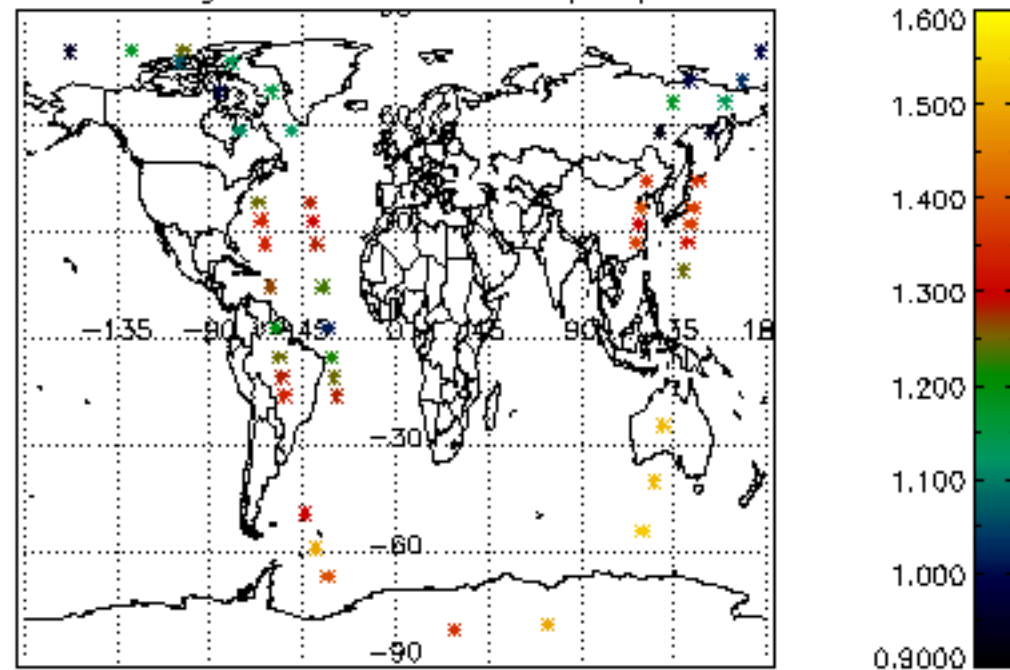

Percentage of datation errors per profile