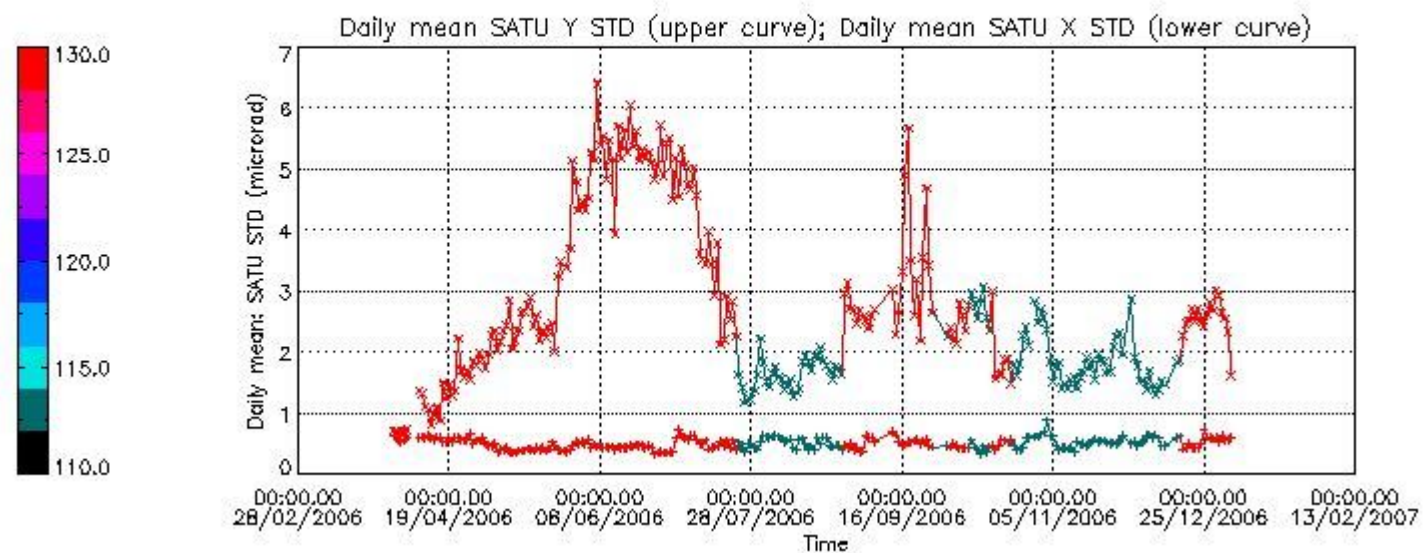

Number of data:	18450.	18450.	14400.	14400.

7.2.2 Trend of daily SATU NEA St. deviation since 1st April 2006 (dark limb)

The long term trend of the SATU 'X' and 'Y' standard deviations should be constant during the whole mission.

The colorbar represents the start tangent altitude (km) of the occultations.

Upper curve: STD of SATU Y axis

Lower curve: STD of SATU X axis

8. Auxiliary Data Files used for the production reported in section 2.4

The number reported in the third column indicates since which file (see list in section 2.4) the corresponding auxiliary file has been used. The fourth column is the date of those product files.

Type	Auxiliary Filename	Used since product	Used since product date
INST_PHYS_CHARACTERISTICS	GOM_INS_AXNIEC20050627_150713_20030716_120000_20100101_000000	1	03-JAN-2007 00:04:27
CALIBRATION_DATABASE	GOM_CAL_AXVIEC20061222_110846_20061221_000000_20100101_000000	1	03-JAN-2007 00:04:27
LEVEL-1B_PROC_CONFIG	GOM_PR1_AXNIEC20050627_151042_20020301_000000_20100101_000000	1	03-JAN-2007 00:04:27
STAR_CATALOGUE	GOM_CAT_AXVIEC20020121_161009_20020101_000000_20200101_000000	1	03-JAN-2007 00:04:27
STELLAR_SPECTRA_DATABANK	GOM_STS_AXNIEC20040308_103538_20020101_160000_20100101_000000	1	03-JAN-2007 00:04:27
ECMWF_FILE	AUX_ECF_AXNECM20070102_062422_20070102_210000_20070103_090000	1	03-JAN-2007 00:04:27
OPTIONAL_ECMWF_FILE	MISSING	1	03-JAN-2007 00:04:27
ORBIT_DATA_FILE	DOR_NAV_OPNPDE20070102_221346_000057382054_00215_25319_2494.N1	1	03-JAN-2007 00:04:27
ORBIT_DATA_FILE	DOR_NAV_OPNPDE20070102_235443_000054192054_00216_25320_2495.N1	29	03-JAN-2007 01:35:42