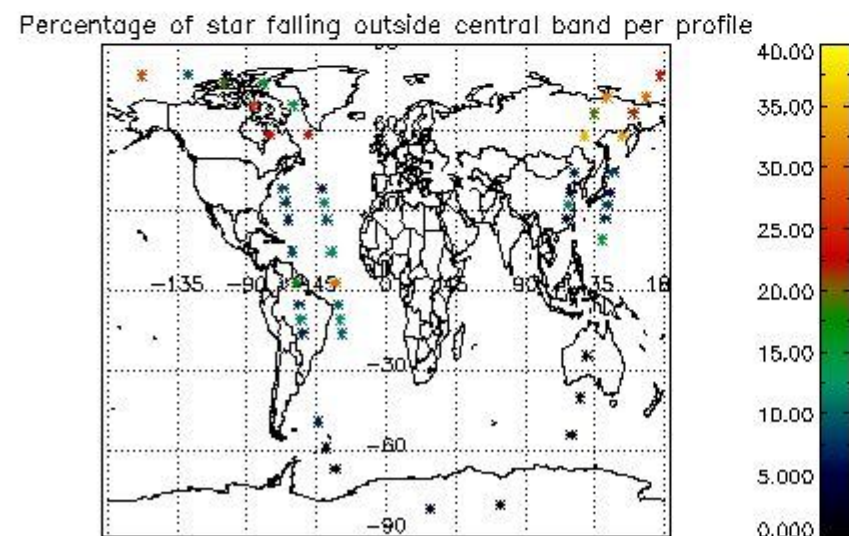

6. Statistics and plot of tangent altitude of the last measurement (DARK & BRIGHT products without errors)

6.1 Statistics on tangent altitude lost:

Statistics	DARK	BRIGHT	TWILIGHT
Mean:	16.822	22.206	NaN
St. deviation:	4.5704	4.3027	NaN
Maximum:	22.210	30.251	NaN
Minimum:	5.7695	14.657	NaN
Number of data:	20.000	17.000	NaN

6.2 Plot for DARK limb products