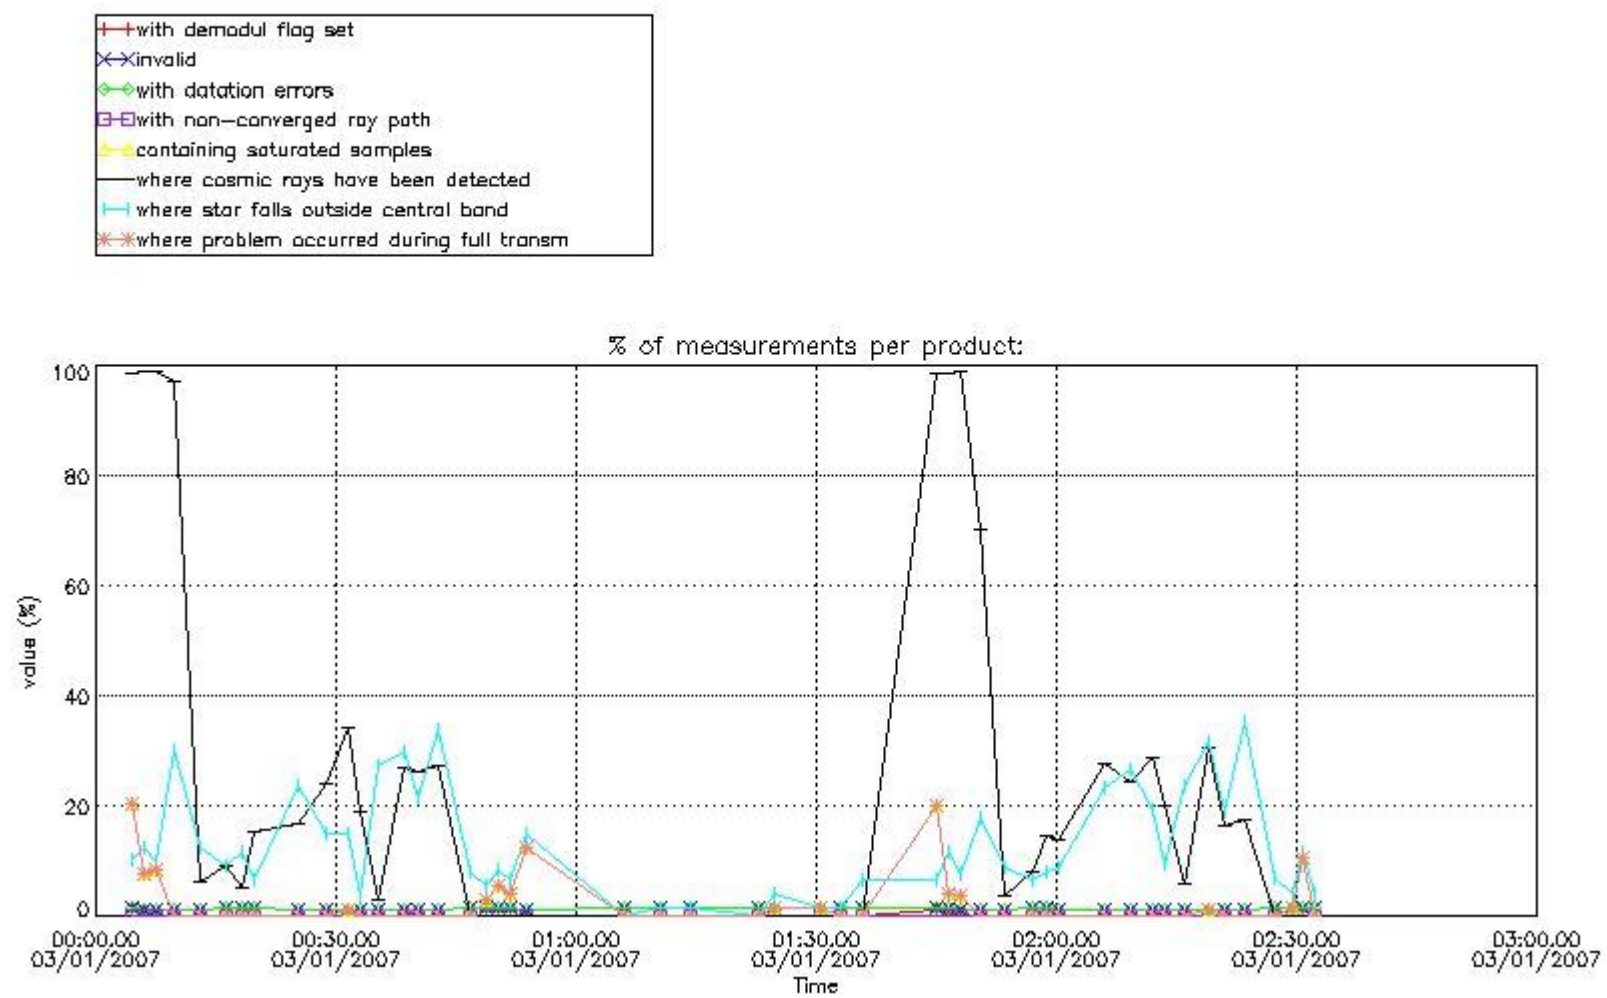

At least one measurement with demodulation flag set:	20.4082 %
Reference spectrum computed from DB:	0.00000 %
Reference spectrum with small number of measurements:	0.00000 %
SATU data not used:	0.00000 %

5.2 Plot quality information per product (time dependant)

5.3 Plot quality information per product (world map)