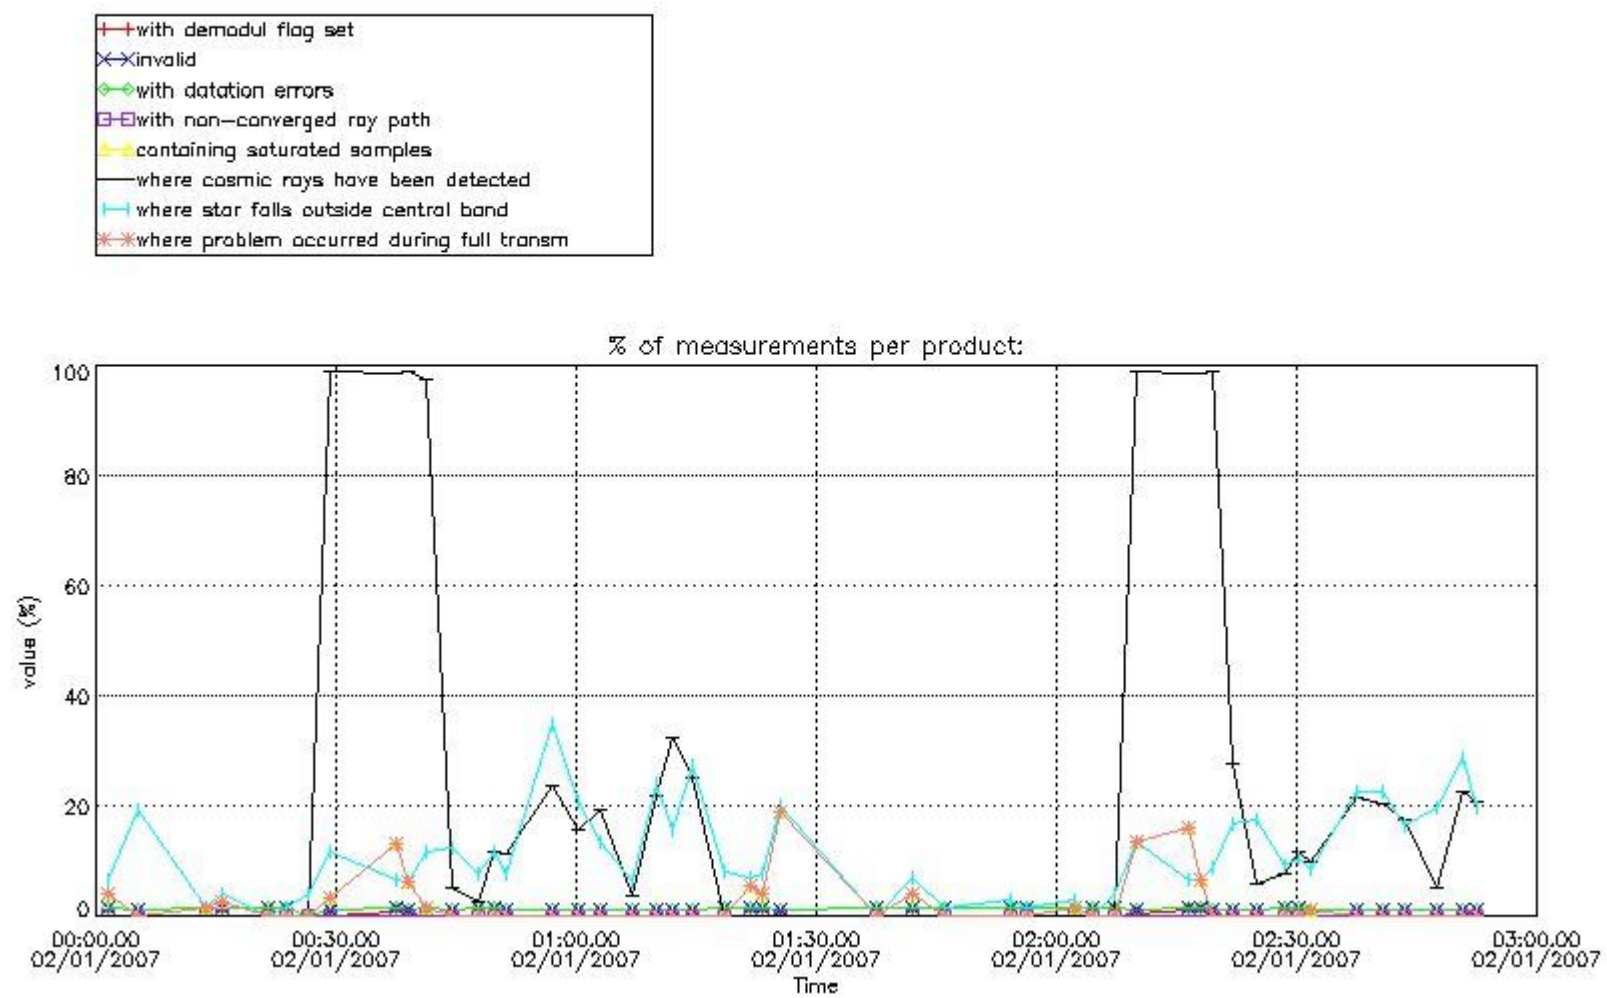

At least one measurement with demodulation flag set:	24.4898 %
Reference spectrum computed from DB:	0.00000 %
Reference spectrum with small number of measurements:	0.00000 %
SATU data not used:	0.00000 %

5.2 Plot quality information per product (time dependant)

5.3 Plot quality information per product (world map)