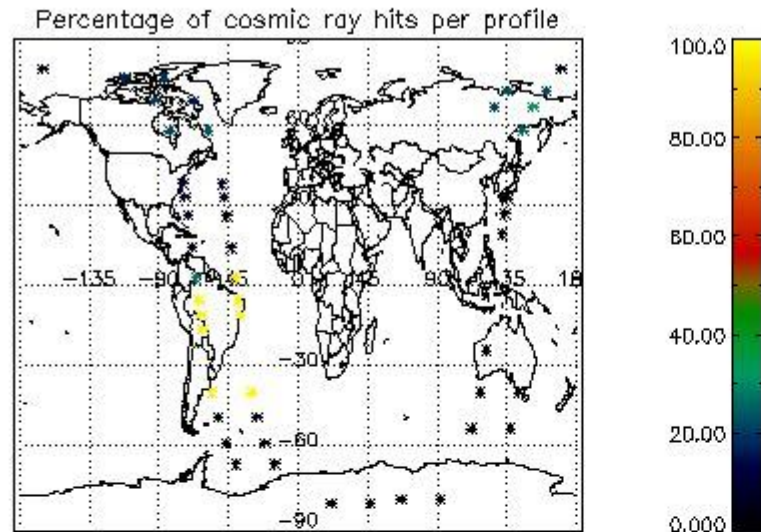

6. Statistics and plot of tangent altitude of the last measurement (DARK & BRIGHT products without errors)

6.1 Statistics on tangent altitude lost:

Statistics	DARK	BRIGHT	TWILIGHT
Mean:	16.671	22.042	NaN
St. deviation:	4.5818	4.0380	NaN
Maximum:	20.703	27.458	NaN
Minimum:	3.7097	12.265	NaN
Number of data:	19.000	19.000	NaN

6.2 Plot for DARK limb products