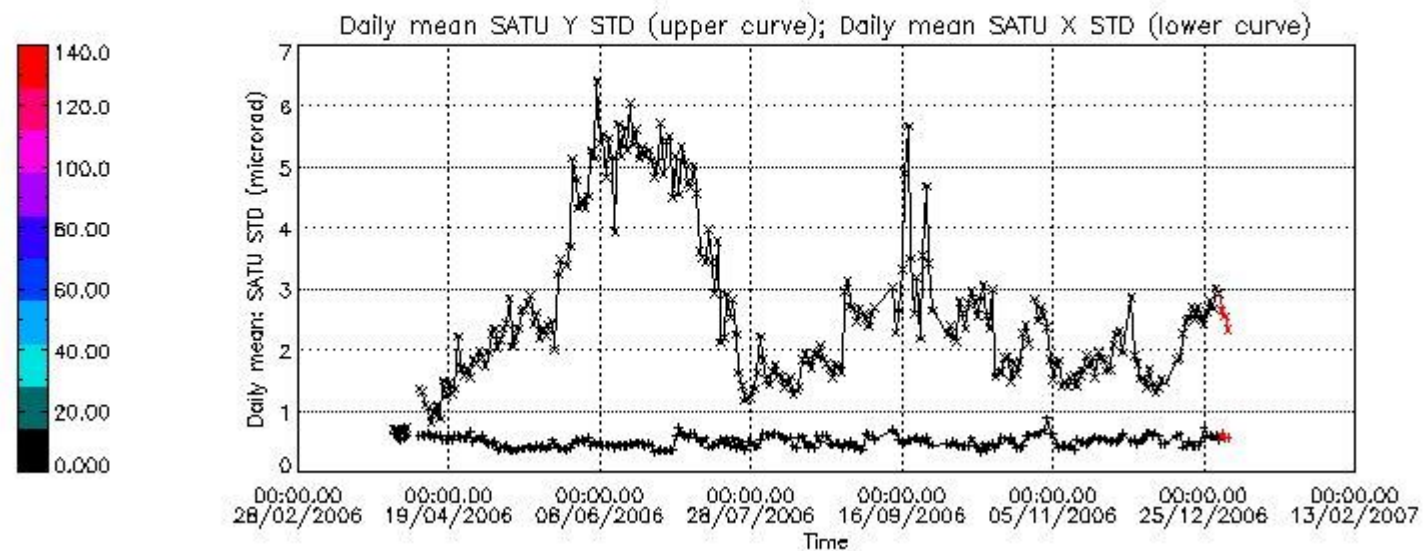

Number of data:	17650.	17650.	16350.	16350.

7.2.2 Trend of daily SATU NEA St. deviation since 1st April 2006 (dark limb)

The long term trend of the SATU 'X' and 'Y' standard deviations should be constant during the whole mission.

The colorbar represents the start tangent altitude (km) of the occultations.

Upper curve: STD of SATU Y axis

Lower curve: STD of SATU X axis

8. Auxiliary Data Files used for the production reported in section 2.4

The number reported in the third column indicates since which file (see list in section 2.4) the corresponding auxiliary file has been used. The fourth column is the date of those product files.

Type	Auxiliary Filename	Used since product	Used since product date
INST_PHYS_CHARACTERISTICS	GOM_INS_AXNIEC20050627_150713_20030716_120000_20100101_000000	1	02-JAN-2007 00:01:27
CALIBRATION_DATABASE	GOM_CAL_AXVIEC20061222_110846_20061221_000000_20100101_000000	1	02-JAN-2007 00:01:27
LEVEL-1B_PROC_CONFIG	GOM_PR1_AXNIEC20050627_151042_20020301_000000_20100101_000000	1	02-JAN-2007 00:01:27
STAR_CATALOGUE	GOM_CAT_AXVIEC20020121_161009_20020101_000000_20200101_000000	1	02-JAN-2007 00:01:27
STELLAR_SPECTRA_DATABANK	GOM_STS_AXNIEC20040308_103538_20020101_160000_20100101_000000	1	02-JAN-2007 00:01:27
ECMWF_FILE	AUX_ECF_AXNECM20070101_062438_20070101_210000_20070102_090000	1	02-JAN-2007 00:01:27
OPTIONAL_ECMWF_FILE	MISSING	1	02-JAN-2007 00:01:27
ORBIT_DATA_FILE	DOR_NAV_OPNPDE20070101_224547_000057382054_00201_25305_2488.N1	1	02-JAN-2007 00:01:27
ORBIT_DATA_FILE	DOR_NAV_OPNPDE20070102_002644_000054192054_00202_25306_2489.N1	8	02-JAN-2007 00:29:17