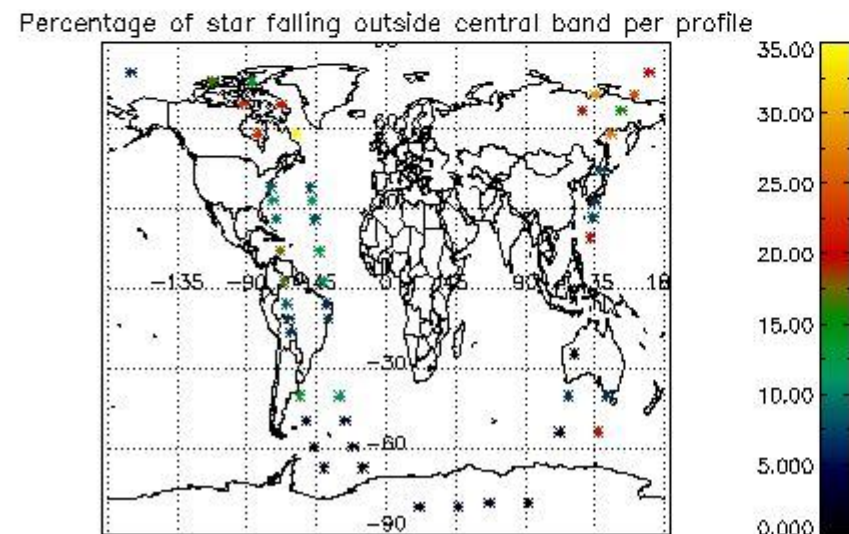

6. Statistics and plot of tangent altitude of the last measurement (DARK & BRIGHT products without errors)

6.1 Statistics on tangent altitude lost:

Statistics	DARK	BRIGHT	TWILIGHT
Mean:	16.671	22.042	NaN
St. deviation:	4.5818	4.0380	NaN
Maximum:	20.703	27.458	NaN
Minimum:	3.7097	12.265	NaN
Number of data:	19.000	19.000	NaN

6.2 Plot for DARK limb products