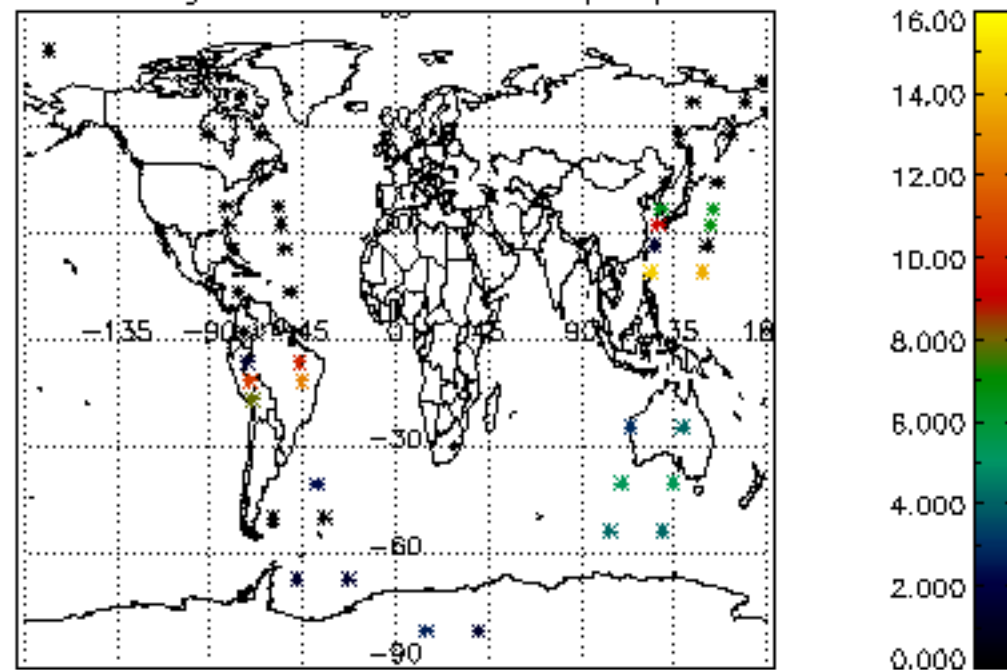

Percentage of cosmic ray hits per profile

Percentage of datation errors per profile

Percentage of star falling outside central band per profile

Percentage of saturation errors per profile

Tangent altitude at which the star is lost