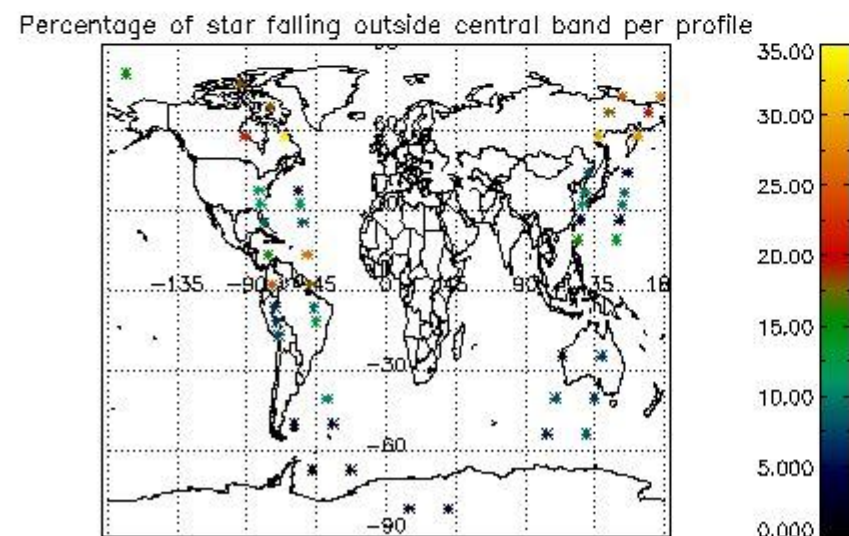

6. Statistics and plot of tangent altitude of the last measurement (DARK & BRIGHT products without errors)

6.1 Statistics on tangent altitude lost:

Statistics	DARK	BRIGHT	TWILIGHT
Mean:	15.854	20.484	NaN
St. deviation:	5.1276	3.0133	NaN
Maximum:	20.838	25.169	NaN
Minimum:	4.1377	13.803	NaN
Number of data:	18.000	22.000	NaN

6.2 Plot for DARK limb products