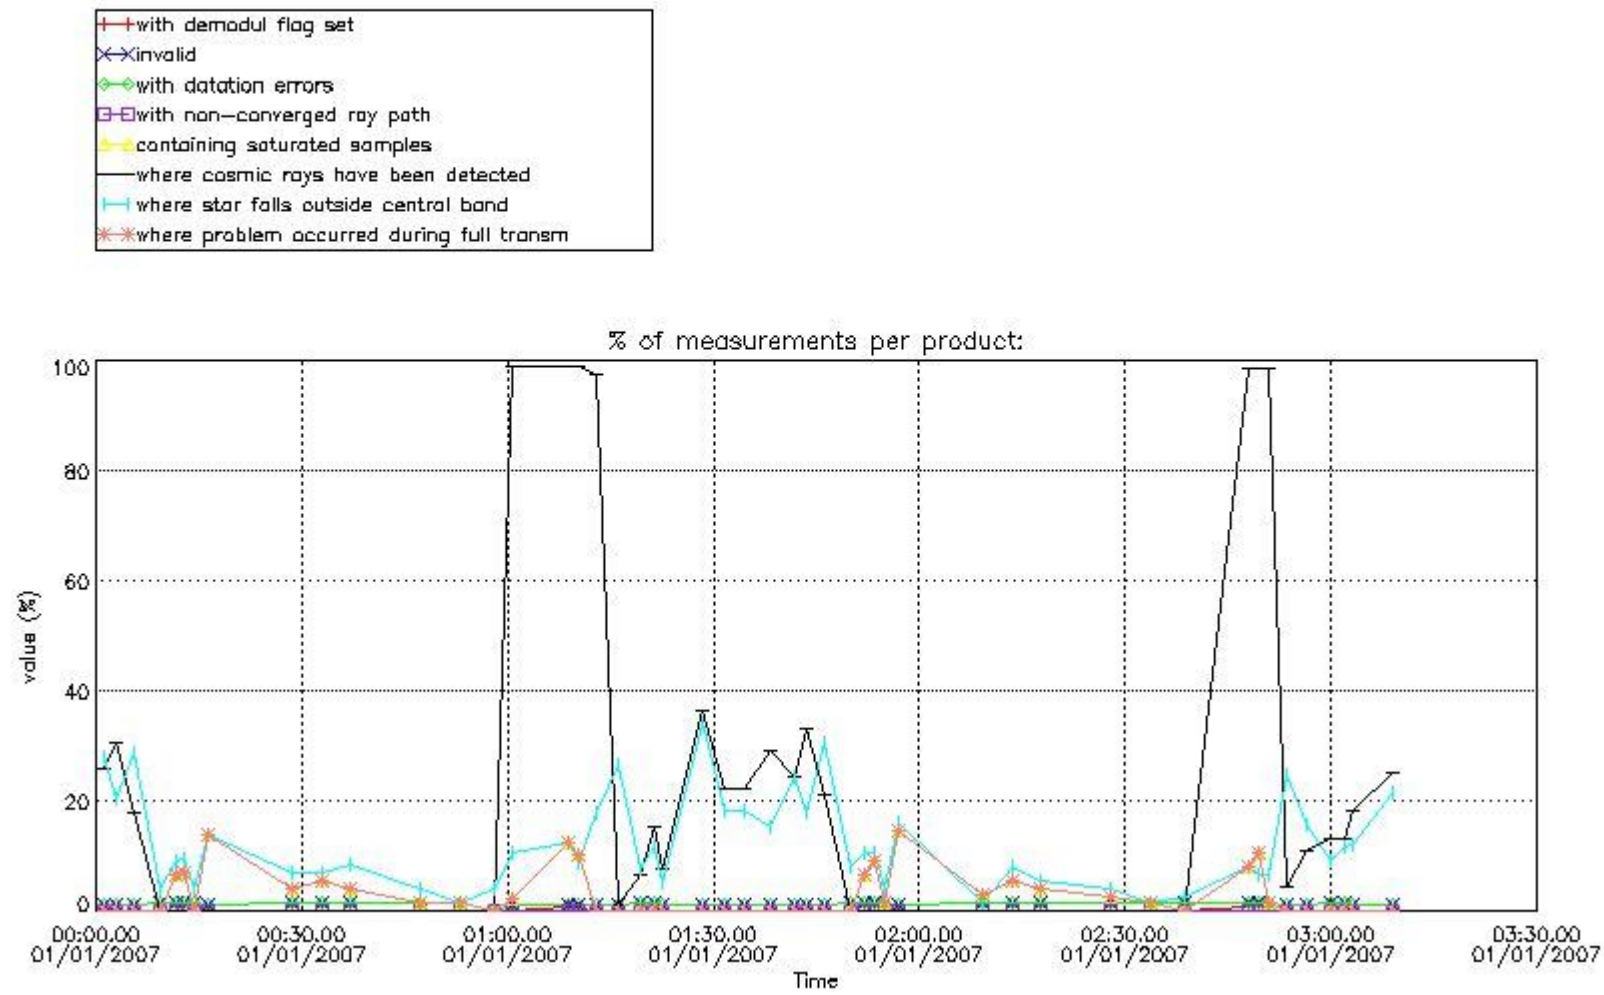

At least one measurement with demodulation flag set:	14.2857 %
Reference spectrum computed from DB:	0.00000 %
Reference spectrum with small number of measurements:	0.00000 %
SATU data not used:	0.00000 %

5.2 Plot quality information per product (time dependant)

5.3 Plot quality information per product (world map)