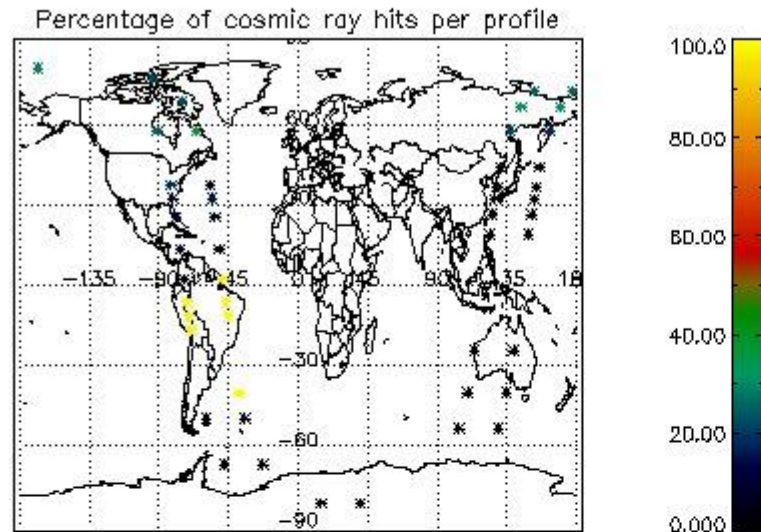

6. Statistics and plot of tangent altitude of the last measurement (DARK & BRIGHT products without errors)

6.1 Statistics on tangent altitude lost:

Statistics	DARK	BRIGHT	TWILIGHT
Mean:	15.854	20.484	NaN
St. deviation:	5.1276	3.0133	NaN
Maximum:	20.838	25.169	NaN
Minimum:	4.1377	13.803	NaN
Number of data:	18.000	22.000	NaN

6.2 Plot for DARK limb products