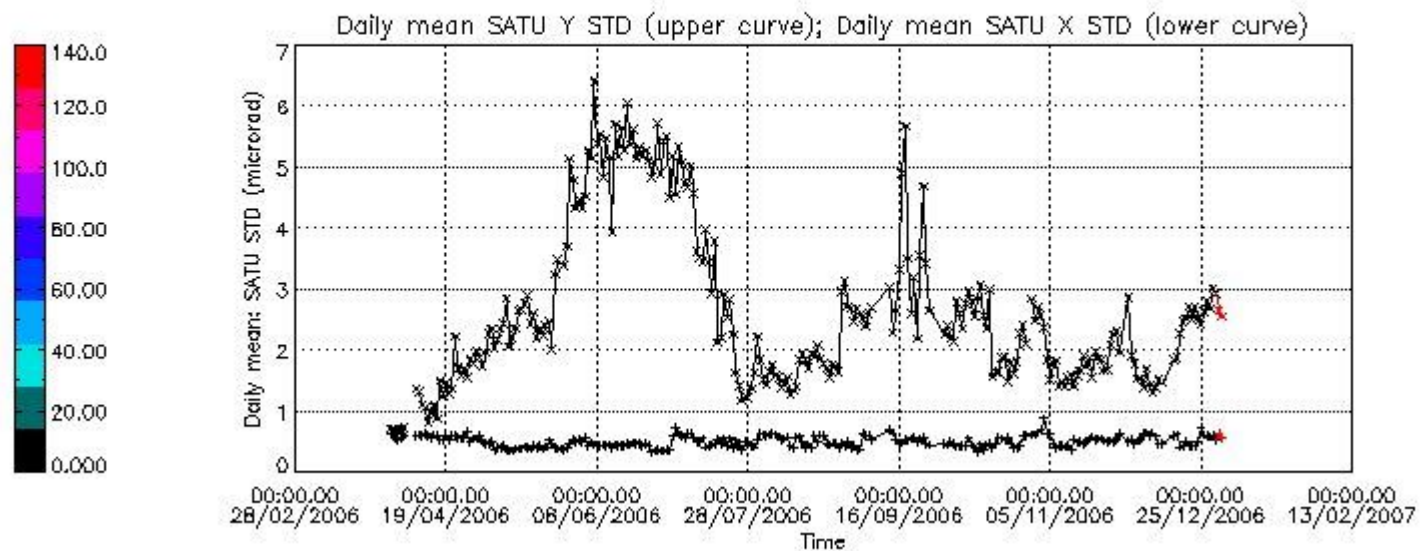

Number of data:	16650.	16650.	18400.	18400.

7.2.2 Trend of daily SATU NEA St. deviation since 1st April 2006 (dark limb)

The long term trend of the SATU 'X' and 'Y' standard deviations should be constant during the whole mission.

The colorbar represents the start tangent altitude (km) of the occultations.

Upper curve: STD of SATU Y axis

Lower curve: STD of SATU X axis

8. Auxiliary Data Files used for the production reported in section 2.4

The number reported in the third column indicates since which file (see list in section 2.4) the corresponding auxiliary file has been used. The fourth column is the date of those product files.

Type	Auxiliary Filename	Used since product	Used since product date
INST_PHYS_CHARACTERISTICS	GOM_INS_AXNIEC20050627_150713_20030716_120000_20100101_000000	1	01-JAN-2007 00:01:04
CALIBRATION_DATABASE	GOM_CAL_AXVIEC20061222_110846_20061221_000000_20100101_000000	1	01-JAN-2007 00:01:04
LEVEL-1B_PROC_CONFIG	GOM_PR1_AXNIEC20050627_151042_20020301_000000_20100101_000000	1	01-JAN-2007 00:01:04
STAR_CATALOGUE	GOM_CAT_AXVIEC20020121_161009_20020101_000000_20200101_000000	1	01-JAN-2007 00:01:04
STELLAR_SPECTRA_DATABANK	GOM_STS_AXNIEC20040308_103538_20020101_160000_20100101_000000	1	01-JAN-2007 00:01:04
ECMWF_FILE	AUX_ECF_AXNECM20061231_062145_20061231_210000_20070101_090000	1	01-JAN-2007 00:01:04
OPTIONAL_ECMWF_FILE	MISSING	1	01-JAN-2007 00:01:04
ORBIT_DATA_FILE	DOR_NAV_OPNPDE20061231_213651_000057382054_00186_25290_2480.N1	1	01-JAN-2007 00:01:04
ORBIT_DATA_FILE	DOR_NAV_OPNPDE20061231_231748_000057382054_00187_25291_2481.N1	15	01-JAN-2007 01:00:46
ORBIT_DATA_FILE	DOR_NAV_OPNPDE20070101_005845_000041442054_00188_25292_2482.N1	36	01-JAN-2007 02:13:42