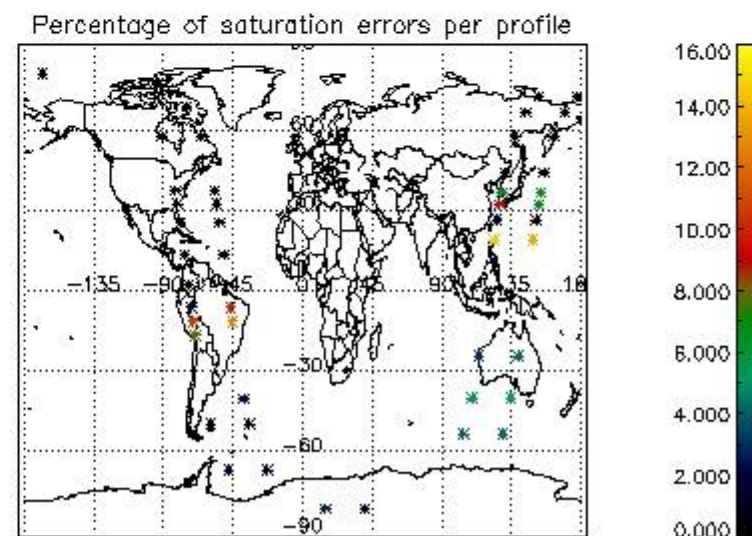

6. Statistics and plot of tangent altitude of the last measurement (DARK & BRIGHT products without errors)

6.1 Statistics on tangent altitude lost:

Statistics	DARK	BRIGHT	TWILIGHT
Mean:	15.854	20.484	NaN
St. deviation:	5.1276	3.0133	NaN
Maximum:	20.838	25.169	NaN
Minimum:	4.1377	13.803	NaN
Number of data:	18.000	22.000	NaN

6.2 Plot for DARK limb products