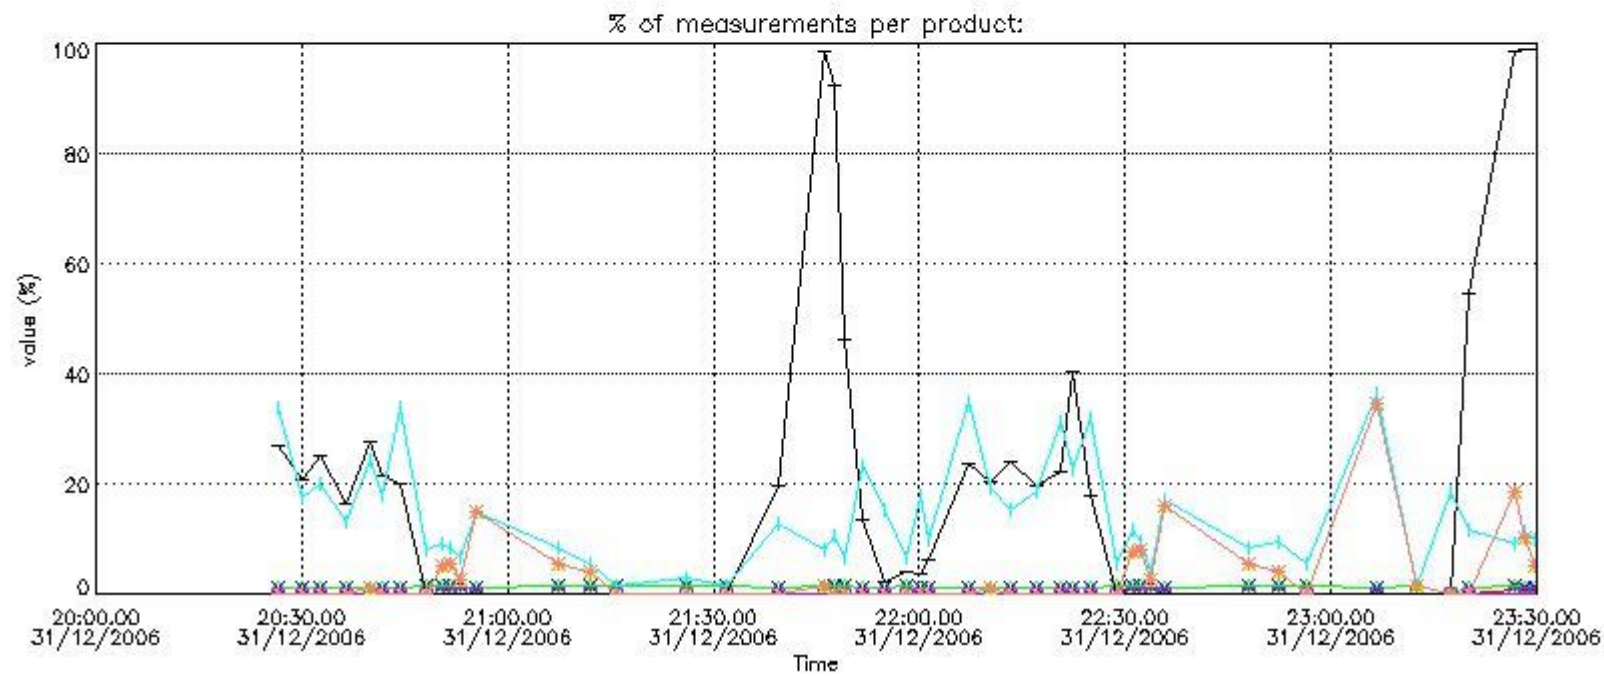

(error flag in the MPH set to "0") are used.

5.1 Percentage of products during reporting period with:

At least one measurement with demodulation flag set:	12.5000 %
Reference spectrum computed from DB:	0.00000 %
Reference spectrum with small number of measurements:	0.00000 %
SATU data not used:	0.00000 %

5.2 Plot quality information per product (time dependant)

5.3 Plot quality information per product (world map)