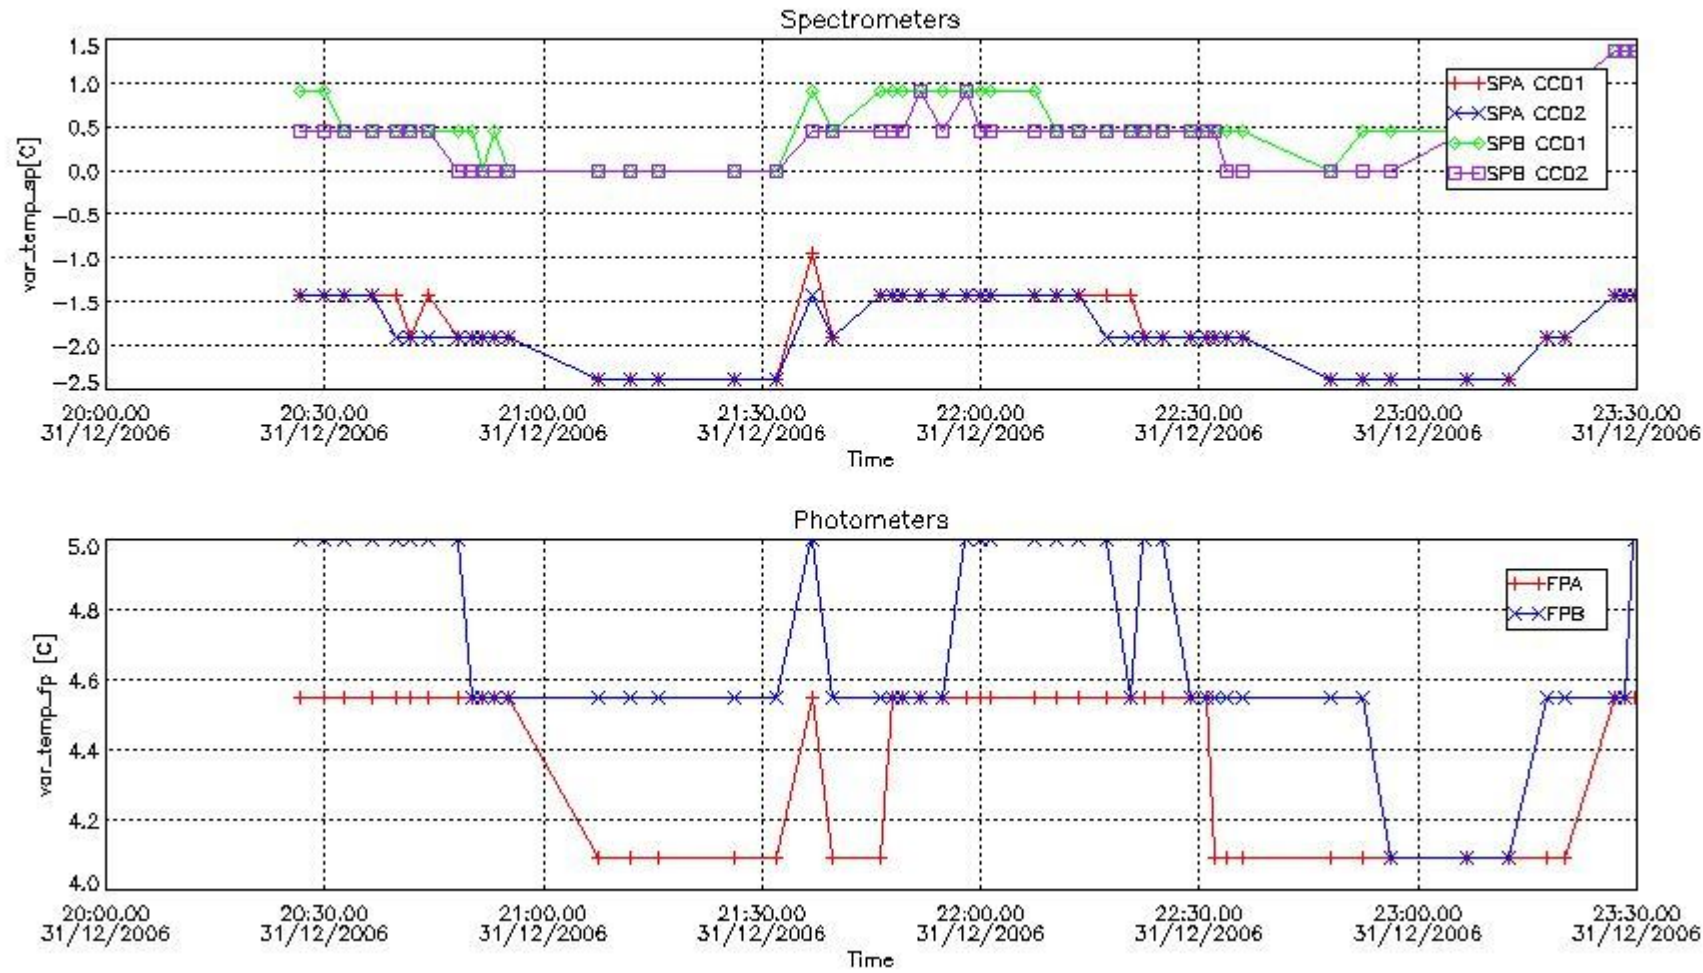

4. Overview of dark signal processing per product

The Dark Charge (DC) is a temperature-dependant signal added to the useful measurements and it is therefore subtracted from them during the processing. There are two phenomena that produce a continuous increase of the DC: the "hot pixels" (a pixel is "hot" when its DC exceeds by a significant amount its value measured on ground at the same temperature) and the "Random Telegraphic Signal" (abrupt change positive or negative of the CCD pixel signal, random in time, affecting only the DC part of the signal and not the photon generated signal).

In this section a list of products that did not use the Dark Sky Area (DSA) observation for the DC computation is given. It is also provided the mean DC plot per product for dark limb products with no error flag set.

4.1 These products did not use the DSA observation for DC computation:

Product name	DC information
GOM_TRA_1PNPDE20061231_202640_000000522054_00186_25290_5391.N1	DC map used
GOM_TRA_1PNPDE20061231_202953_000000462054_00186_25290_5392.N1	DC map used
GOM_TRA_1PNPDE20061231_203242_000000482054_00186_25290_5393.N1	DC map used
GOM_TRA_1PNPDE20061231_203631_000000432054_00186_25290_5394.N1	DC map used
GOM_TRA_1PNPDE20061231_203952_000000452054_00186_25290_5395.N1	DC map used
GOM_TRA_1PNPDE20061231_204144_000000422054_00186_25290_5396.N1	DC map used
GOM_TRA_1PNPDE20061231_204416_000000552054_00186_25290_5397.N1	DC map used
GOM_TRA_1PNPDE20061231_204815_000000382054_00186_25290_5398.N1	DC map used
GOM_TRA_1PNPDE20061231_205021_000000382054_00186_25290_5399.N1	DC map used
GOM_TRA_1PNPDE20061231_205135_000000372054_00186_25290_5400.N1	DC map used
GOM_TRA_1PNPDE20061231_205312_000000382054_00186_25290_5401.N1	DC map used
GOM_TRA_1PNPDE20061231_205516_000000412054_00186_25290_5402.N1	DC map used
GOM_TRA_1PNPDE20061231_210726_000000372054_00186_25290_5403.N1	DC map used
GOM_TRA_1PNPDE20061231_211154_000000372054_00186_25290_5404.N1	DC map used