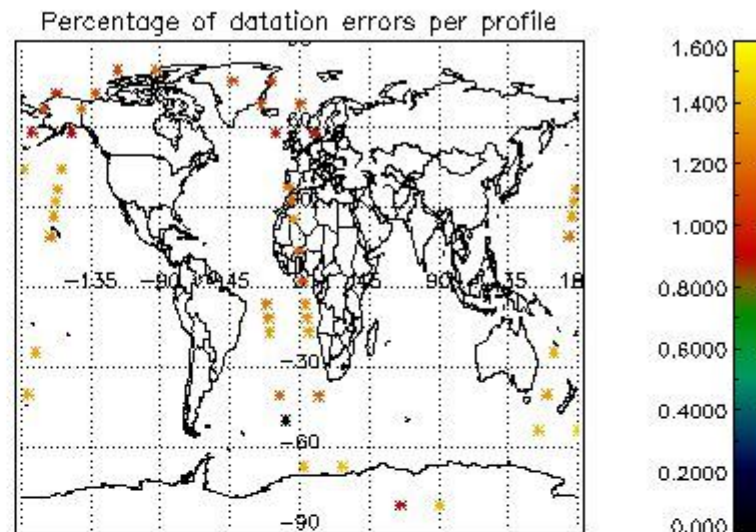

6. Statistics and plot of tangent altitude of the last measurement (DARK & BRIGHT products without errors)

6.1 Statistics on tangent altitude lost:

Statistics	DARK	BRIGHT	TWILIGHT
Mean:	15.072	18.969	NaN
St. deviation:	5.5145	4.8196	NaN
Maximum:	21.563	25.008	NaN
Minimum:	3.6609	3.9006	NaN
Number of data:	15.000	21.000	NaN

6.2 Plot for DARK limb products