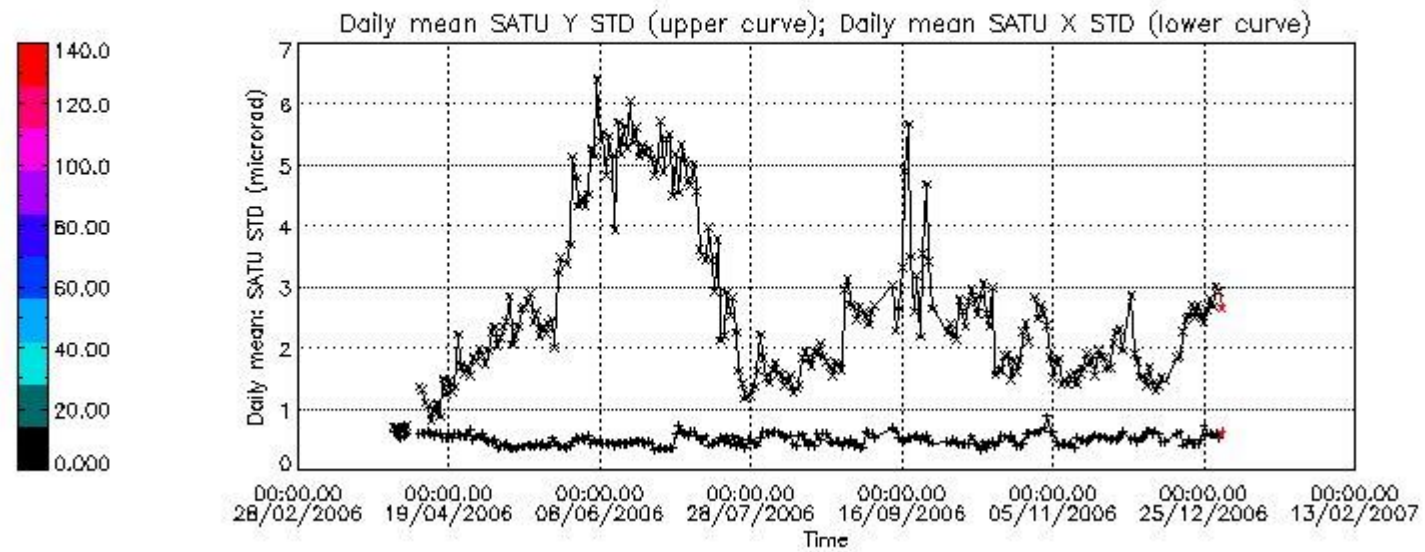

Number of data:	13900.	13900.	17550.	17550.

7.2.2 Trend of daily SATU NEA St. deviation since 1st April 2006 (dark limb)

The long term trend of the SATU 'X' and 'Y' standard deviations should be constant during the whole mission.

The colorbar represents the start tangent altitude (km) of the occultations.

Upper curve: STD of SATU Y axis

Lower curve: STD of SATU X axis

8. Auxiliary Data Files used for the production reported in section 2.4

The number reported in the third column indicates since which file (see list in section 2.4) the corresponding auxiliary file has been used. The fourth column is the date of those product files.

Type	Auxiliary Filename	Used since product	Used since product date
INST_PHYS_CHARACTERISTICS	GOM_INS_AXNIEC20050627_150713_20030716_120000_20100101_000000	1	31-DEC-2006 20:26:40
CALIBRATION_DATABASE	GOM_CAL_AXVIEC20061222_110846_20061221_000000_20100101_000000	1	31-DEC-2006 20:26:40
LEVEL-1B_PROC_CONFIG	GOM_PR1_AXNIEC20050627_151042_20020301_000000_20100101_000000	1	31-DEC-2006 20:26:40
STAR_CATALOGUE	GOM_CAT_AXVIEC20020121_161009_20020101_000000_20200101_000000	1	31-DEC-2006 20:26:40
STELLAR_SPECTRA_DATABANK	GOM_STS_AXNIEC20040308_103538_20020101_160000_20100101_000000	1	31-DEC-2006 20:26:40
ECMWF_FILE	AUX_ECF_AXNECM20061231_062145_20061231_150000_20070101_030000	1	31-DEC-2006 20:26:40
ECMWF_FILE	AUX_ECF_AXNECM20061231_062145_20061231_210000_20070101_090000	18	31-DEC-2006 21:36:55
OPTIONAL_ECMWF_FILE	MISSING	1	31-DEC-2006 20:26:40
ORBIT_DATA_FILE	DOR_NAV_OPNPDE20061231_202228_000041442054_00186_25290_2479.N1	1	31-DEC-2006 20:26:40
ORBIT_DATA_FILE	DOR_NAV_OPNPDE20061231_213651_000057382054_00186_25290_2480.N1	46	31-DEC-2006 23:20:09