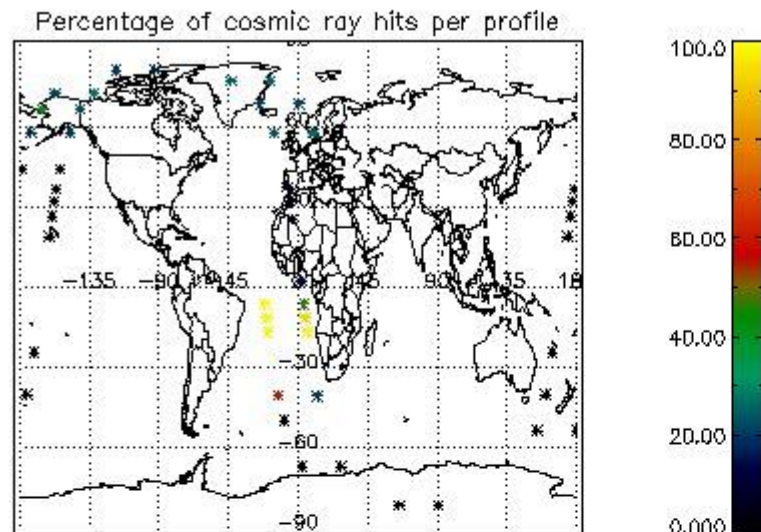

6. Statistics and plot of tangent altitude of the last measurement (DARK & BRIGHT products without errors)

6.1 Statistics on tangent altitude lost:

Statistics	DARK	BRIGHT	TWILIGHT
Mean:	15.072	18.969	NaN
St. deviation:	5.5145	4.8196	NaN
Maximum:	21.563	25.008	NaN
Minimum:	3.6609	3.9006	NaN
Number of data:	15.000	21.000	NaN

6.2 Plot for DARK limb products