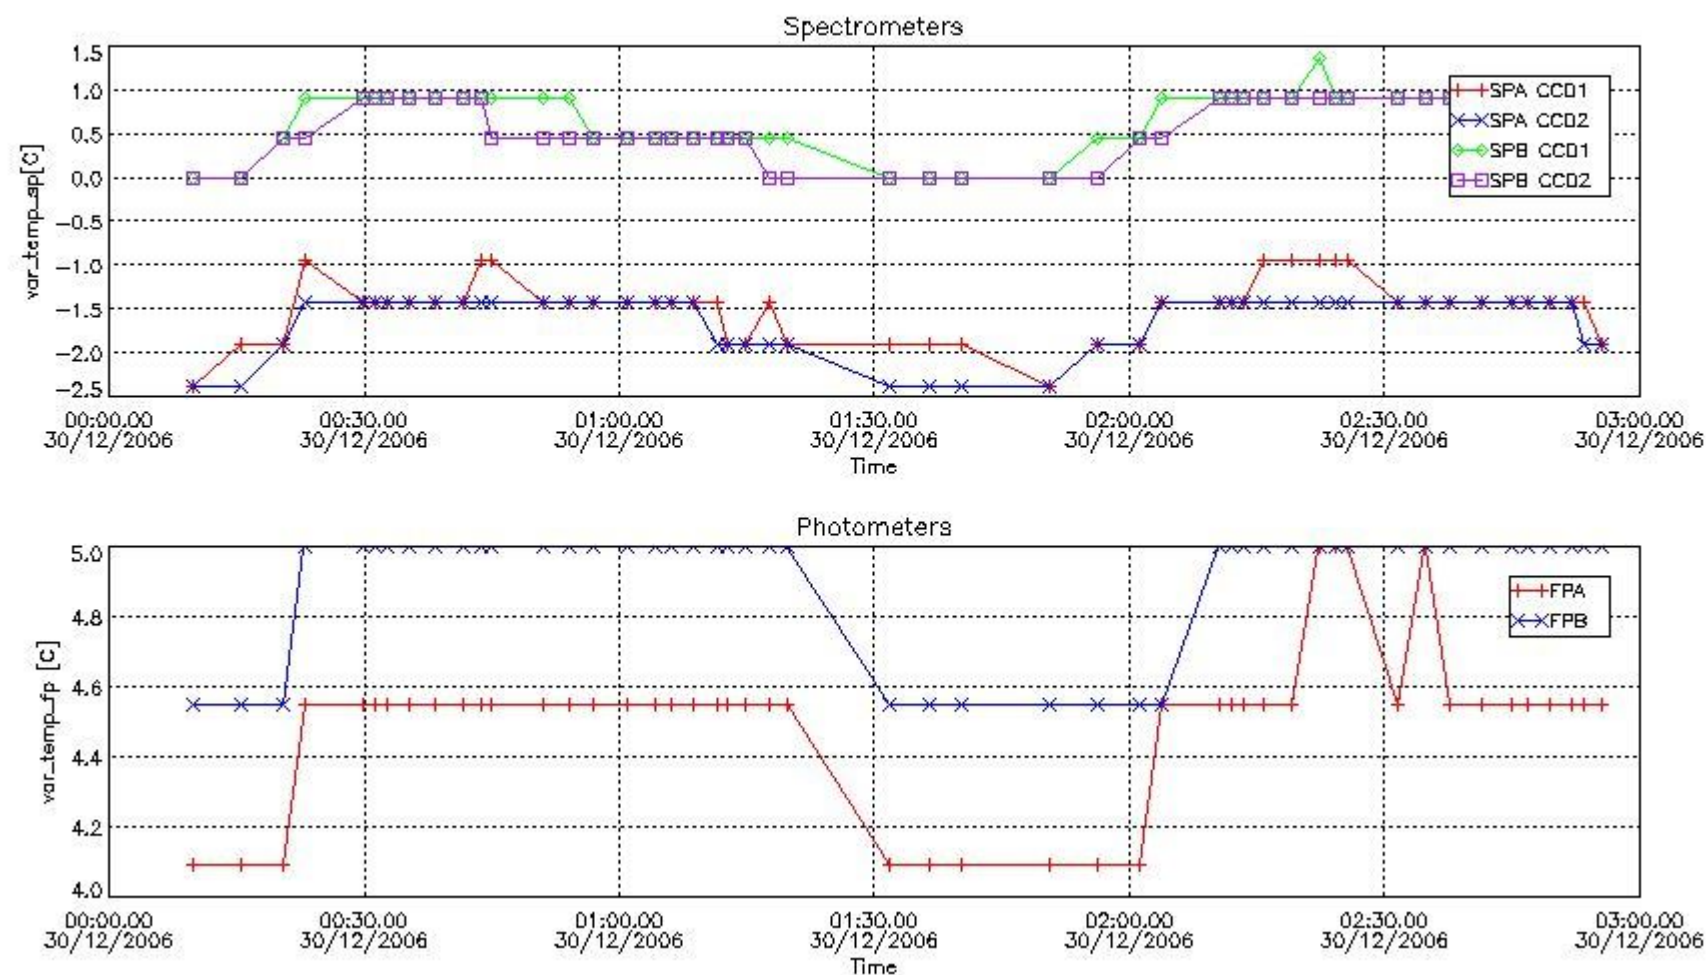

3. Plot of GOMOS spectrometers and photometers temperatures from level 1b data

4. Overview of dark signal processing per product

The Dark Charge (DC) is a temperature-dependant signal added to the useful measurements and it is therefore subtracted from them during the processing. There are two phenomena that produce a continuous increase of the DC: the "hot pixels" (a pixel is "hot" when its DC exceeds by a significant amount its value measured on ground at the same temperature) and the "Random Telegraphic Signal" (abrupt change positive or negative of the CCD pixel signal, random in time, affecting only the DC part of the signal and not the photon generated signal).

In this section a list of products that did not use the Dark Sky Area (DSA) observation for the DC computation is given. It is also provided the mean DC plot per product for dark limb products with no error flag set.

4.1 All products used the DSA observation for the DC computation

4.2 Plot of mean dark charges per product: only products in DARK limb conditions without errors are used