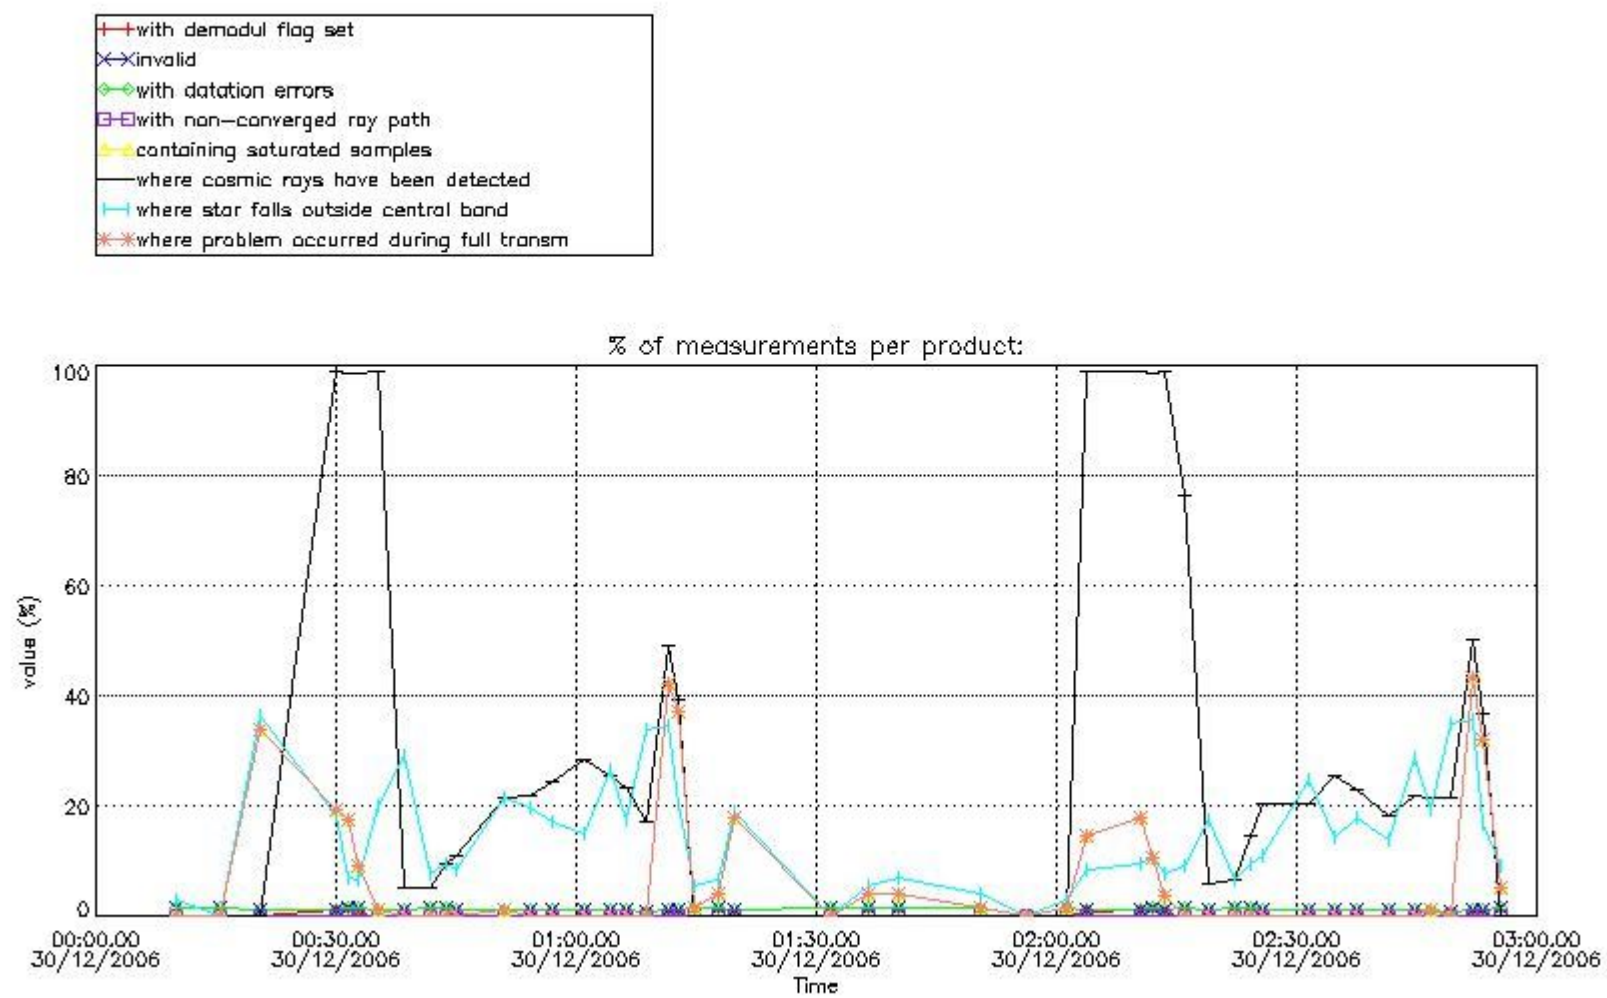

At least one measurement with demodulation flag set:	22.9167 %
Reference spectrum computed from DB:	0.00000 %
Reference spectrum with small number of measurements:	0.00000 %
SATU data not used:	0.00000 %

5.2 Plot quality information per product (time dependant)

5.3 Plot quality information per product (world map)