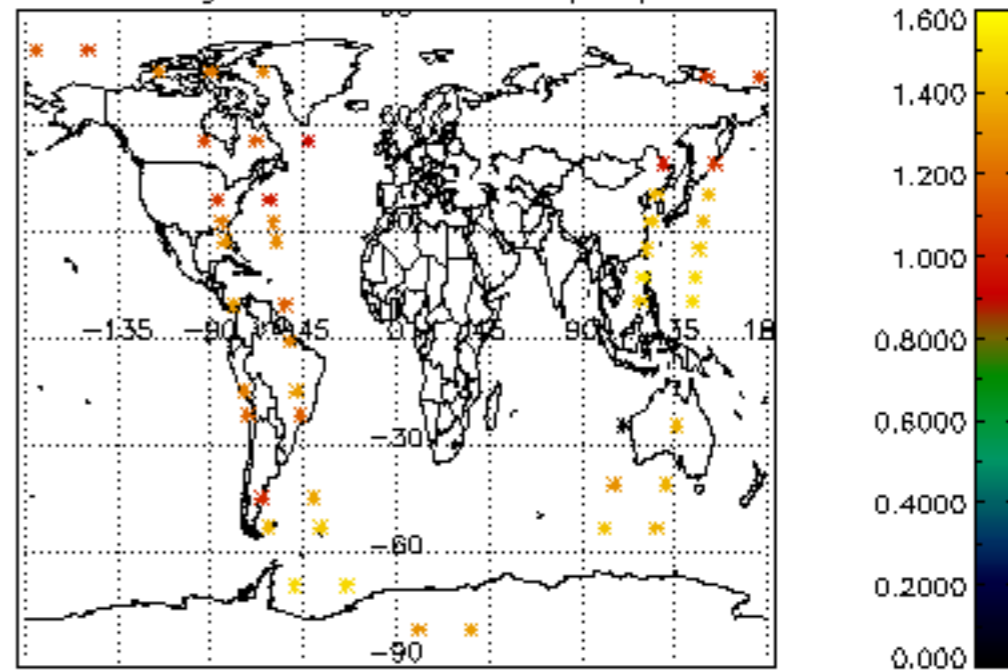

Percentage of datation errors per profile