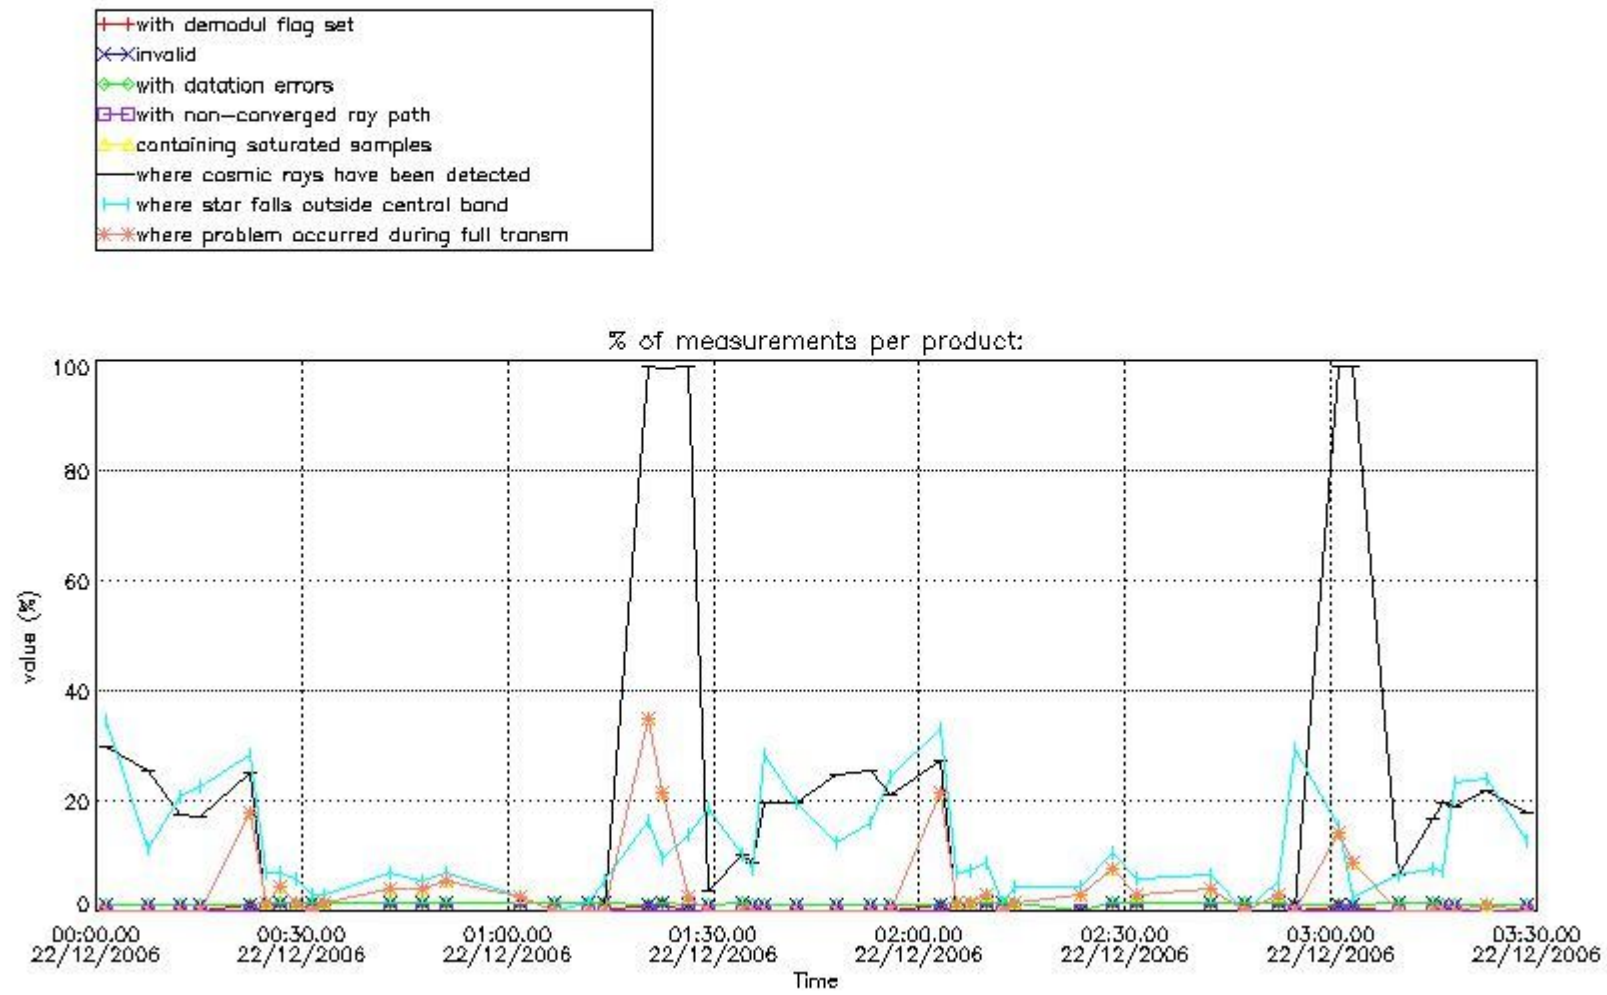

At least one measurement with demodulation flag set:	20.4082 %
Reference spectrum computed from DB:	0.00000 %
Reference spectrum with small number of measurements:	0.00000 %
SATU data not used:	0.00000 %

5.2 Plot quality information per product (time dependant)

5.3 Plot quality information per product (world map)