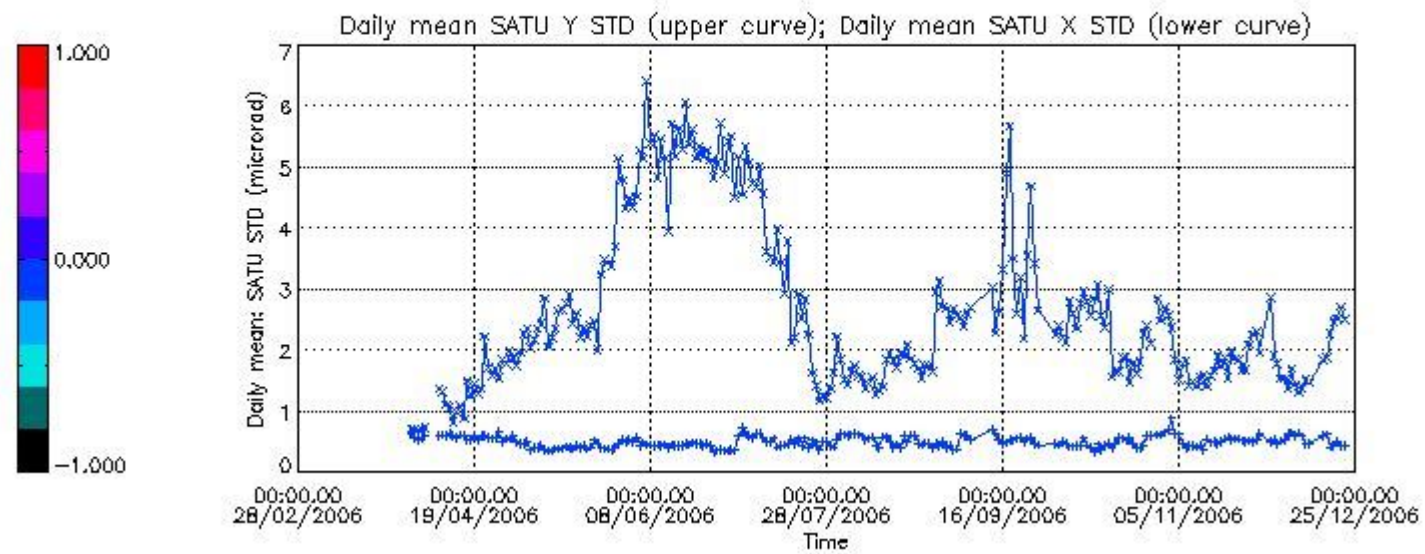

Number of data:	14650.	14650.	19900.	19900.

7.2.2 Trend of daily SATU NEA St. deviation since 1st April 2006 (dark limb)

The long term trend of the SATU 'X' and 'Y' standard deviations should be constant during the whole mission.

The colorbar represents the start tangent altitude (km) of the occultations.

Upper curve: STD of SATU Y axis
Lower curve: STD of SATU X axis

8. Auxiliary Data Files used for the production reported in section 2.4

The number reported in the third column indicates since which file (see list in section 2.4) the corresponding auxiliary file has been used. The fourth column is the date of those product files.

Type	Auxiliary Filename	Used since product	Used since product date
INST_PHYS_CHARACTERISTICS	GOM_INS_AXNIEC20050627_150713_20030716_120000_20100101_000000	1	22-DEC-2006 00:01:33
CALIBRATION_DATABASE	GOM_CAL_AXVIEC20061218_092922_20061217_000000_20100101_000000	1	22-DEC-2006 00:01:33
LEVEL-1B_PROC_CONFIG	GOM_PR1_AXNIEC20050627_151042_20020301_000000_20100101_000000	1	22-DEC-2006 00:01:33
STAR_CATALOGUE	GOM_CAT_AXVIEC20020121_161009_20020101_000000_20200101_000000	1	22-DEC-2006 00:01:33
STELLAR_SPECTRA_DATABANK	GOM_STS_AXNIEC20040308_103538_20020101_160000_20100101_000000	1	22-DEC-2006 00:01:33
ECMWF_FILE	AUX_ECF_AXNECM20061221_062144_20061221_210000_20061222_090000	1	22-DEC-2006 00:01:33
OPTIONAL_ECMWF_FILE	MISSING	1	22-DEC-2006 00:01:33
ORBIT_DATA_FILE	DOR_NAV_OPNPDE20061221_215106_000057382054_00043_25147_2404.N1	1	22-DEC-2006 00:01:33
ORBIT_DATA_FILE	DOR_NAV_OPNPDE20061221_233203_000057382054_00044_25148_2405.N1	17	22-DEC-2006 01:14:00
ORBIT_DATA_FILE	DOR_NAV_OPNPDE20061222_011300_000038252054_00045_25149_2406.N1	36	22-DEC-2006 02:28:16