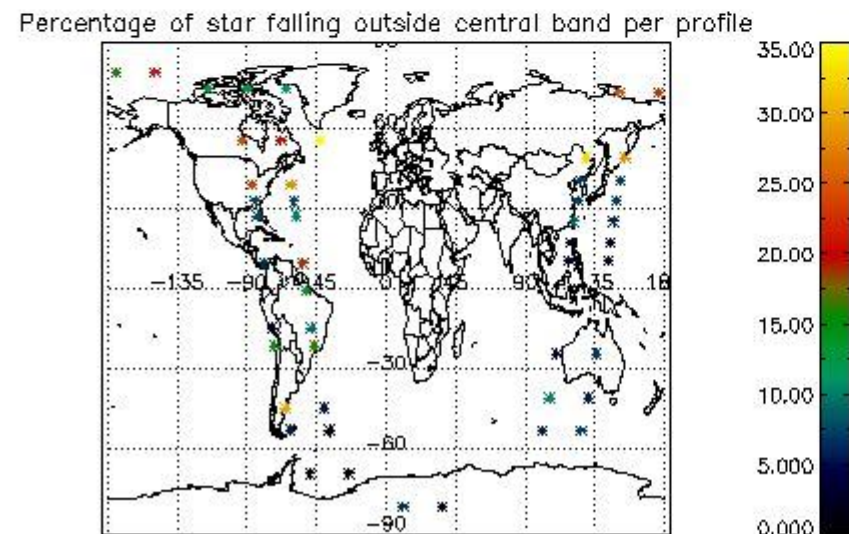

6. Statistics and plot of tangent altitude of the last measurement (DARK & BRIGHT products without errors)

6.1 Statistics on tangent altitude lost:

Statistics	DARK	BRIGHT	TWILIGHT
Mean:	15.320	21.539	NaN
St. deviation:	5.3727	3.6724	NaN
Maximum:	22.446	25.928	NaN
Minimum:	4.1803	7.1338	NaN
Number of data:	16.000	24.000	NaN

6.2 Plot for DARK limb products