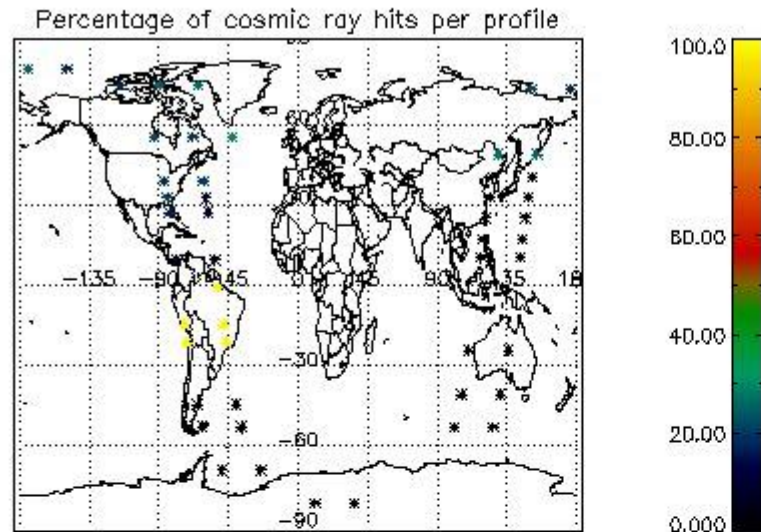

6. Statistics and plot of tangent altitude of the last measurement (DARK & BRIGHT products without errors)

6.1 Statistics on tangent altitude lost:

Statistics	DARK	BRIGHT	TWILIGHT
Mean:	15.320	21.539	NaN
St. deviation:	5.3727	3.6724	NaN
Maximum:	22.446	25.928	NaN
Minimum:	4.1803	7.1338	NaN
Number of data:	16.000	24.000	NaN

6.2 Plot for DARK limb products