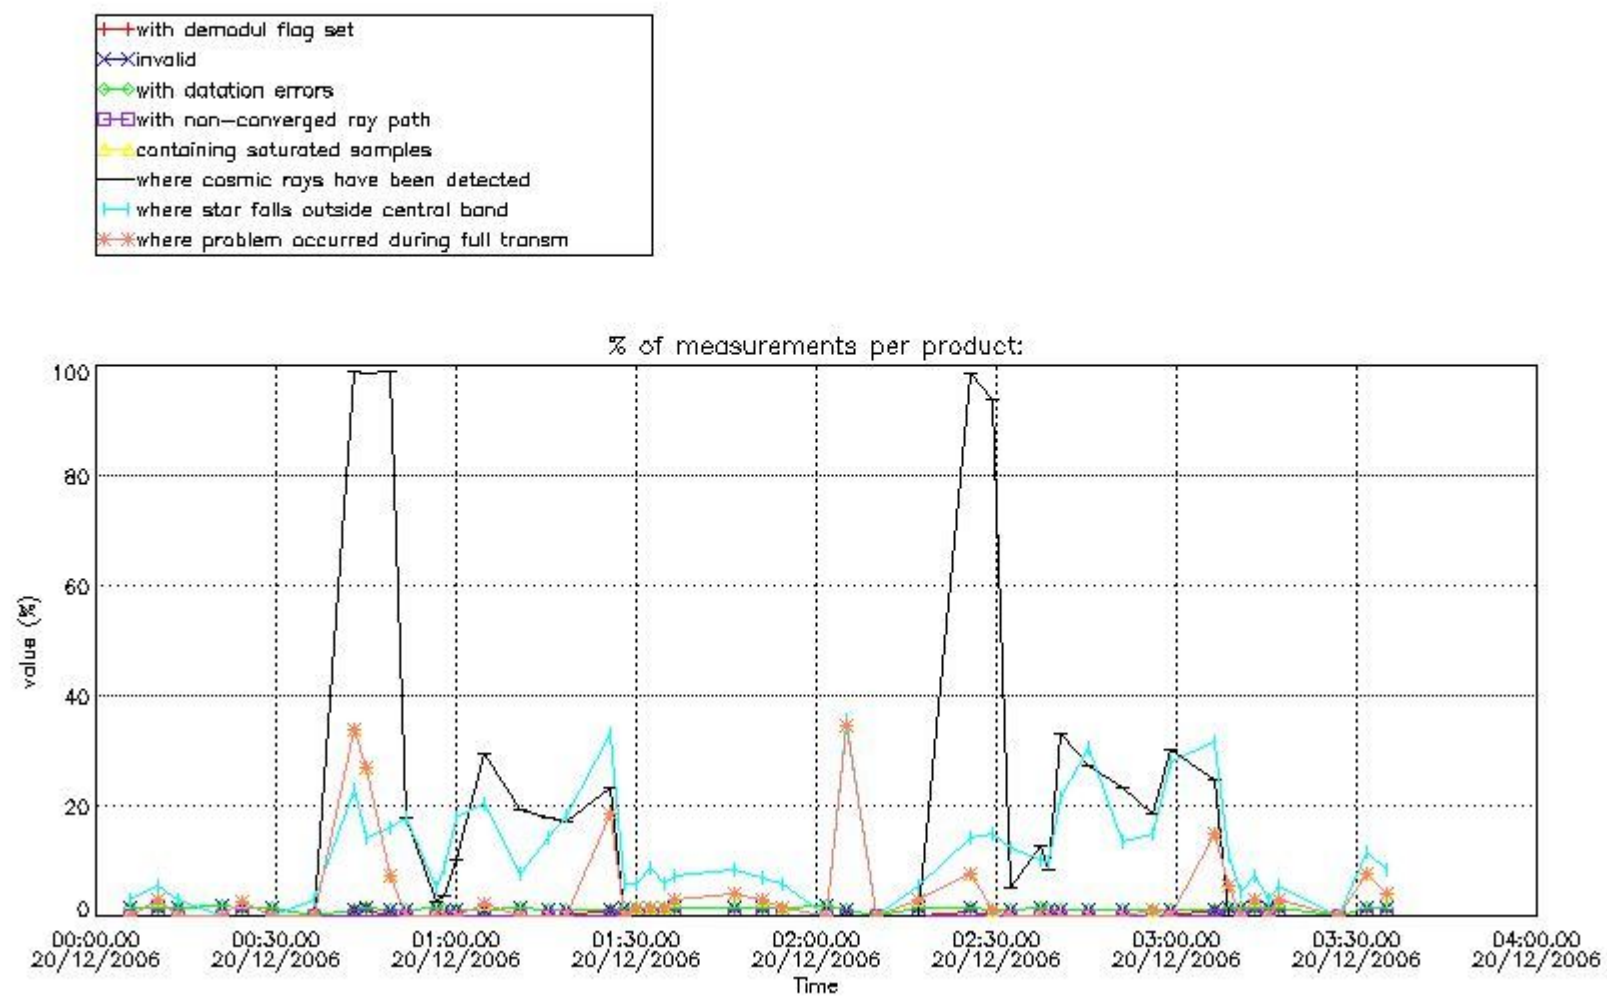

At least one measurement with demodulation flag set:	16.0000 %
Reference spectrum computed from DB:	0.00000 %
Reference spectrum with small number of measurements:	0.00000 %
SATU data not used:	0.00000 %

5.2 Plot quality information per product (time dependant)

5.3 Plot quality information per product (world map)