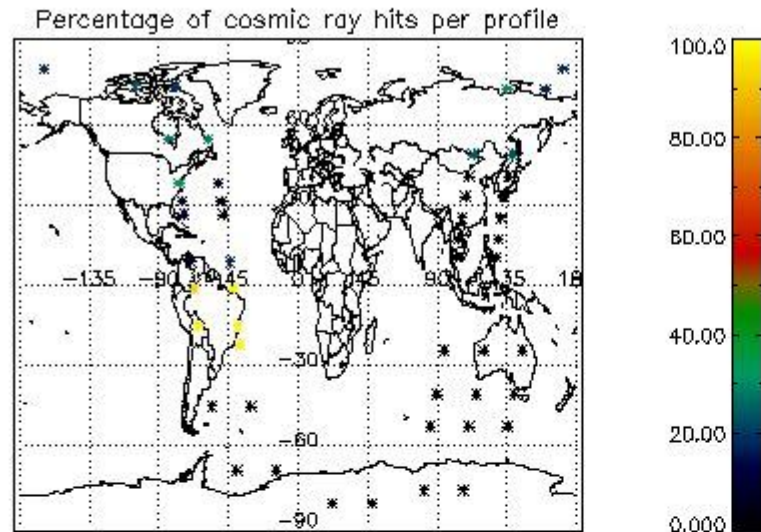

6. Statistics and plot of tangent altitude of the last measurement (DARK & BRIGHT products without errors)

6.1 Statistics on tangent altitude lost:

Statistics	DARK	BRIGHT	TWILIGHT
Mean:	15.050	21.723	NaN
St. deviation:	4.0868	4.6420	NaN
Maximum:	21.151	31.466	NaN
Minimum:	5.8180	4.1581	NaN
Number of data:	15.000	25.000	NaN

6.2 Plot for DARK limb products