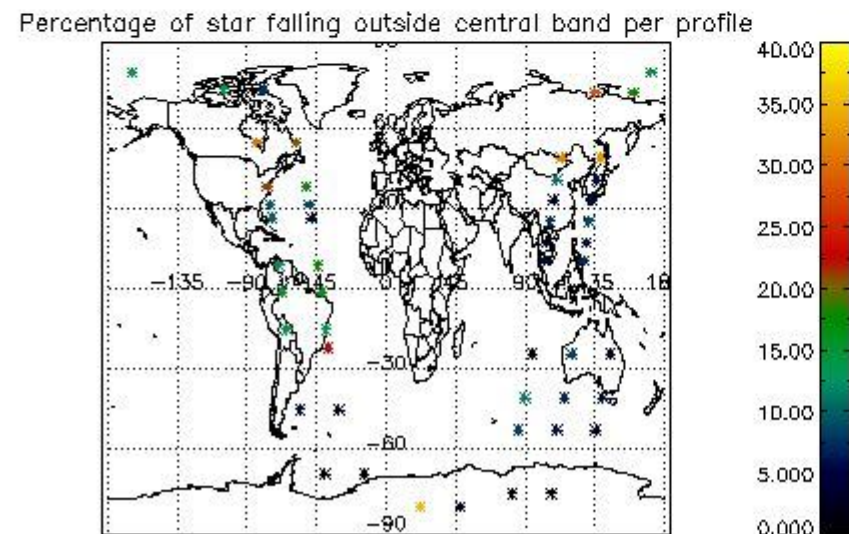

6. Statistics and plot of tangent altitude of the last measurement (DARK & BRIGHT products without errors)

6.1 Statistics on tangent altitude lost:

Statistics	DARK	BRIGHT	TWILIGHT
Mean:	15.050	21.723	NaN
St. deviation:	4.0868	4.6420	NaN
Maximum:	21.151	31.466	NaN
Minimum:	5.8180	4.1581	NaN
Number of data:	15.000	25.000	NaN

6.2 Plot for DARK limb products