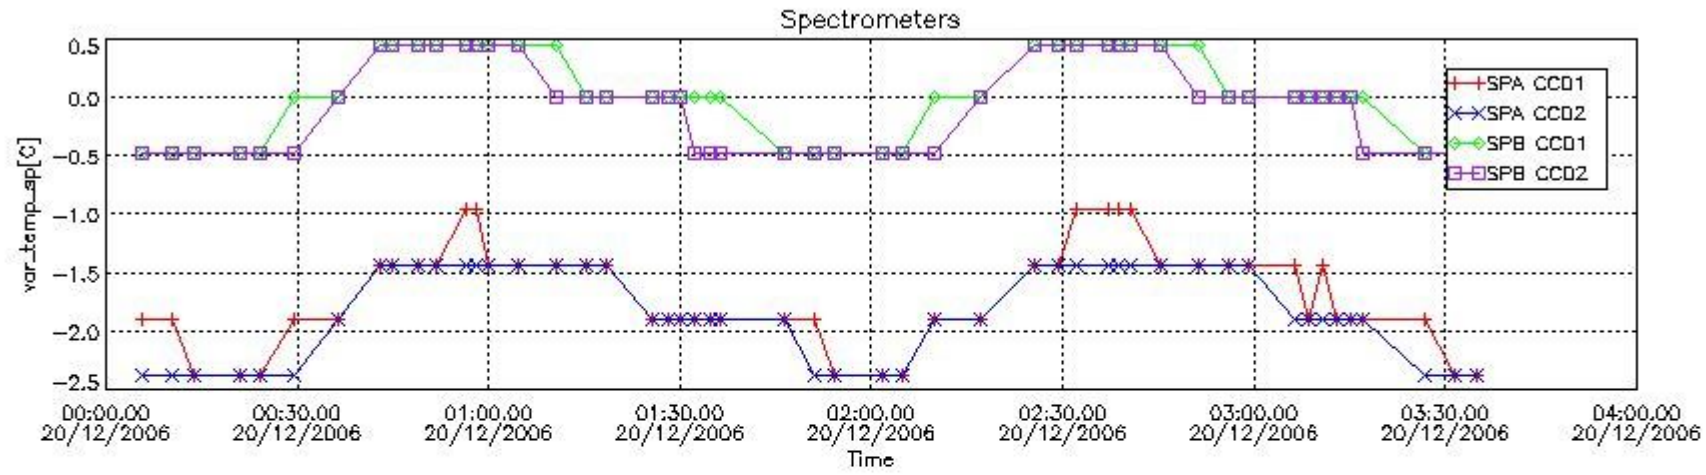

4. Overview of dark signal processing per product

The Dark Charge (DC) is a temperature-dependant signal added to the useful measurements and it is therefore subtracted from them during the processing. There are two phenomena that produce a continuous increase of the DC: the "hot pixels" (a pixel is "hot" when its DC exceeds by a significant amount its value measured on ground at the same temperature) and the "Random Telegraphic Signal" (abrupt change positive or negative of the CCD pixel signal, random in time, affecting only the DC part of the signal and not the photon generated signal).

In this section a list of products that did not use the Dark Sky Area (DSA) observation for the DC computation is given. It is also provided the mean DC plot per product for dark limb products with no error flag set.

4.1 All products used the DSA observation for the DC computation

4.2 Plot of mean dark charges per product: only products in DARK limb conditions without errors are used