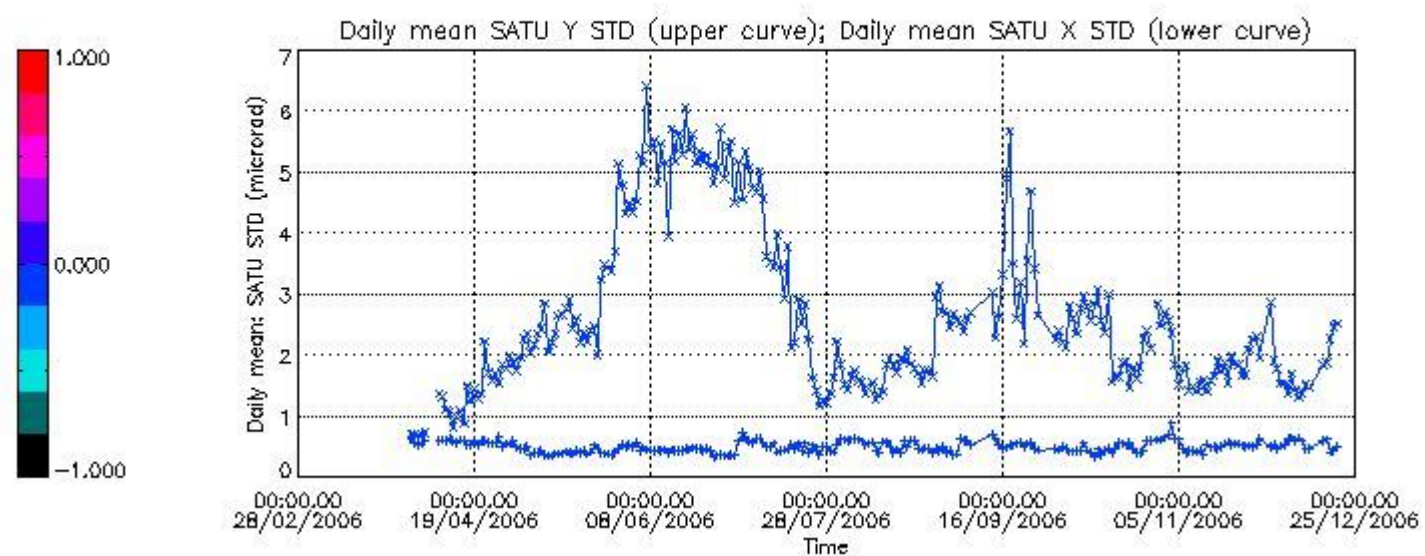

Number of data:	13650.	13650.	20350.	20350.

7.2.2 Trend of daily SATU NEA St. deviation since 1st April 2006 (dark limb)

The long term trend of the SATU 'X' and 'Y' standard deviations should be constant during the whole mission.

The colorbar represents the start tangent altitude (km) of the occultations.

Upper curve: STD of SATU Y axis
Lower curve: STD of SATU X axis

8. Auxiliary Data Files used for the production reported in section 2.4

The number reported in the third column indicates since which file (see list in section 2.4) the corresponding auxiliary file has been used. The fourth column is the date of those product files.

Type	Auxiliary Filename	Used since product	Used since product date
INST_PHYS_CHARACTERISTICS	GOM_INS_AXNIEC20050627_150713_20030716_120000_20100101_000000	1	20-DEC-2006 00:05:39
CALIBRATION_DATABASE	GOM_CAL_AXVIEC20061218_092922_20061217_000000_20100101_000000	1	20-DEC-2006 00:05:39
LEVEL-1B_PROC_CONFIG	GOM_PR1_AXNIEC20050627_151042_20020301_000000_20100101_000000	1	20-DEC-2006 00:05:39
STAR_CATALOGUE	GOM_CAT_AXVIEC20020121_161009_20020101_000000_20200101_000000	1	20-DEC-2006 00:05:39
STELLAR_SPECTRA_DATABANK	GOM_STS_AXNIEC20040308_103538_20020101_160000_20100101_000000	1	20-DEC-2006 00:05:39
ECMWF_FILE	AUX_ECF_AXNECM20061219_063729_20061219_210000_20061220_090000	1	20-DEC-2006 00:05:39
ECMWF_FILE	AUX_ECF_AXNECM20061219_182130_20061220_030000_20061220_150000	49	20-DEC-2006 03:31:31
OPTIONAL_ECMWF_FILE	MISSING	1	20-DEC-2006 00:05:39
ORBIT_DATA_FILE	DOR_NAV_OPNPDE20061219_211411_000057382054_00014_25118_2389.N1	1	20-DEC-2006 00:05:39
ORBIT_DATA_FILE	DOR_NAV_OPNPDE20061219_225508_000057382054_00015_25119_2390.N1	8	20-DEC-2006 00:42:58
ORBIT_DATA_FILE	DOR_NAV_OPNPDE20061220_003605_000054192054_00016_25120_2391.N1	31	20-DEC-2006 02:17:03
ORBIT_DATA_FILE	DOR_NAV_OPNPDE20061220_032606_000057382054_00018_25122_2393.N1	49	20-DEC-2006 03:31:31