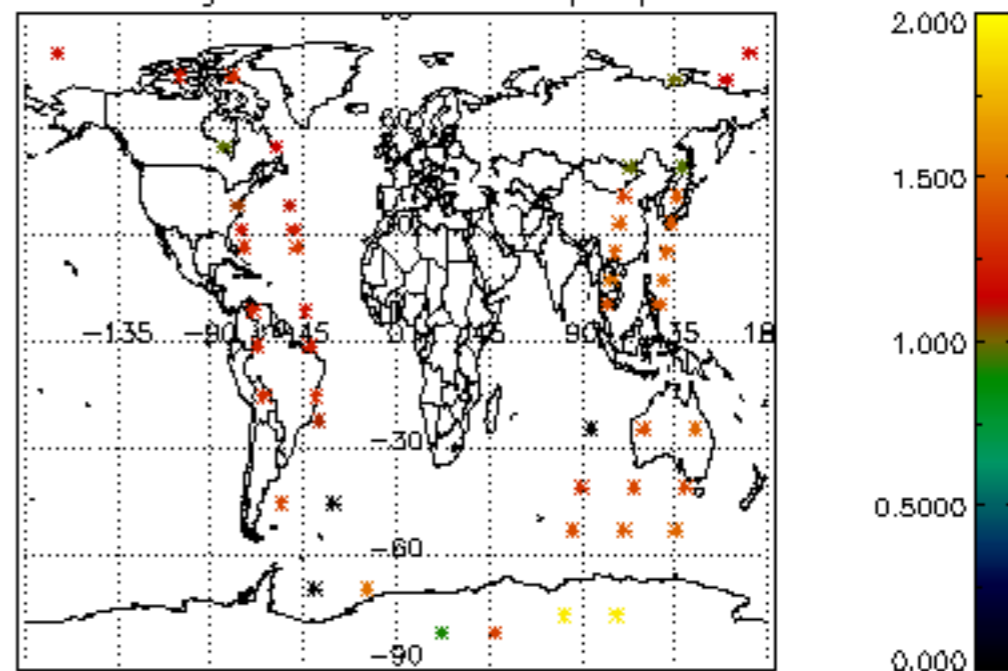

Percentage of datation errors per profile