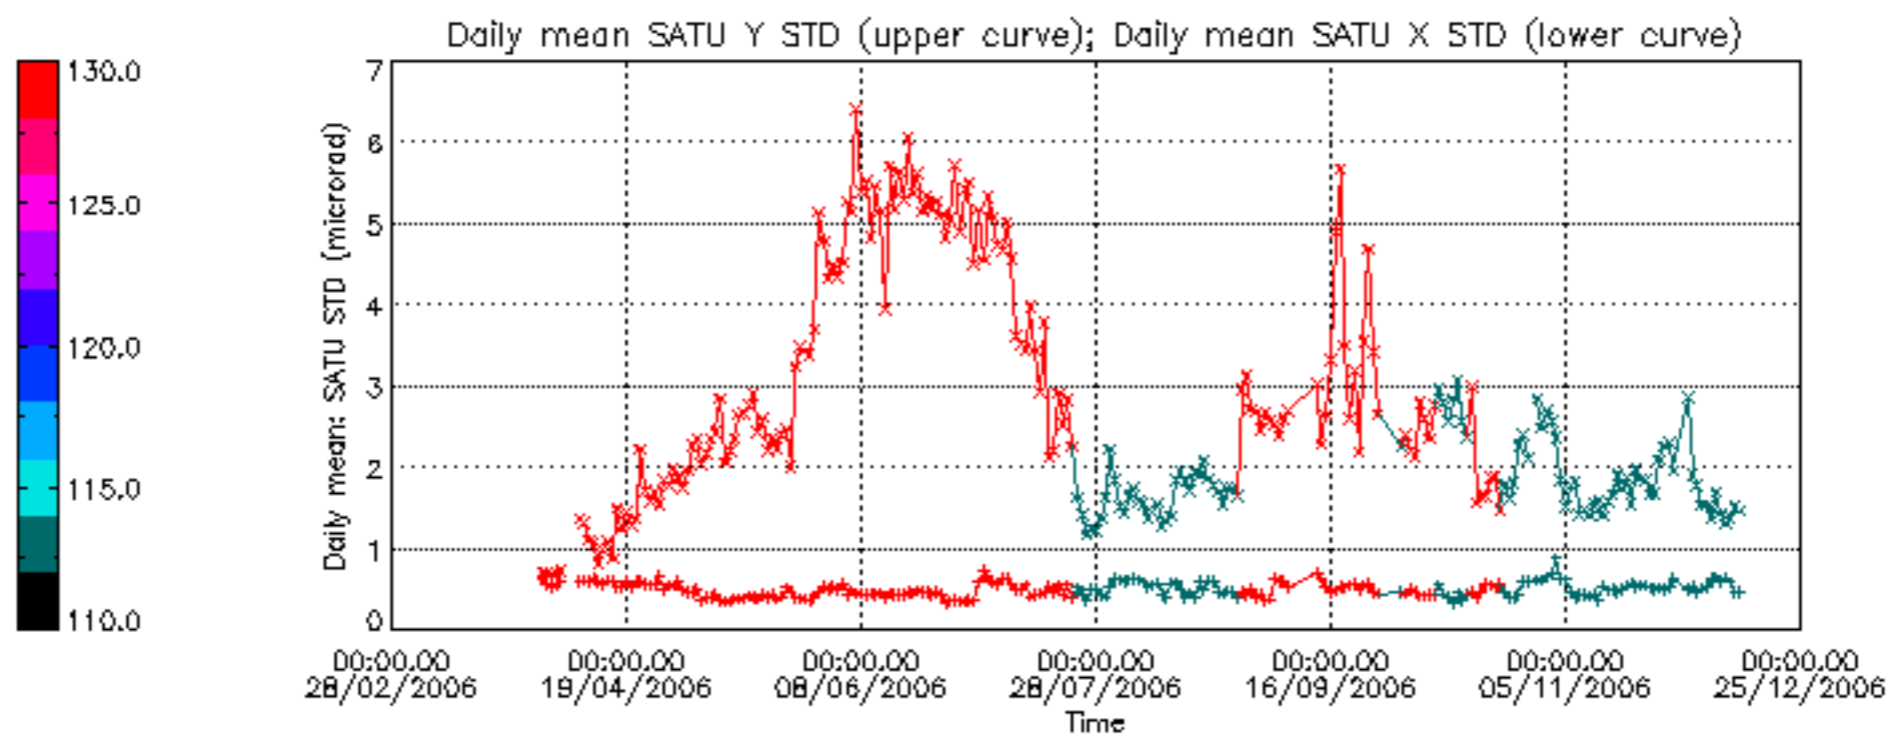

Tangent altitude at which the star is lost

Tangent altitude at which the star is lost

/nas3/ENVISAT/GOMOS/GOM\_NL\_\_0P/GOM\_NL\_\_0PNPDE20061201\_003559\_000055262053\_00245\_24848\_2533.N1

1; -622.8; 01-DEC-2006 00:35:59; Dark ; 40.0; 163; 7Del Crv ; 2.94; 11000;occ; 80; 0;24848  
 2; -525.2; 01-DEC-2006 00:37:37; Dark ; 41.5; 106; 9Bet Crv ; 2.65; 5600;occ; 83; 0;24848  
 3; -405.0; 01-DEC-2006 00:39:37; Dark ; 33.5; 123; Iot Cen ; 2.75; 10200;occ; 67; 0;24848  
 4; -139.2; 01-DEC-2006 00:44:03; Dark ; 59.5; 0; ; 0.00; 0;occ; 119; 0;24848  
 5; -35.9; 01-DEC-2006 00:45:46; Dark ; 37.0; 26; Gam Cru ; 1.62; 2900;occ; 74; 0;24848  
 6; 95.8; 01-DEC-2006 00:47:58; Dark ; 37.5; 113; Mu Vel ; 2.69; 5000;occ; 75; 0;24849  
 7; 213.6; 01-DEC-2006 00:49:55; Dark ; 30.5; 124; The Car ; 2.76; 30000;occ; 61; 0;24849  
 8; 380.6; 01-DEC-2006 00:52:42; Dark ; 32.0; 29; Bet Car ; 1.67; 10200;occ; 64; 0;24849  
 9; 493.8; 01-DEC-2006 00:54:36; Dark ; 36.0; 41; Eps Car ; 1.86; 4100;occ; 72; 0;24849  
 10; 815.6; 01-DEC-2006 00:59:57; Dark ; 41.0; 2; Alp Car ; -0.74; 7000;occ; 82; 0;24849  
 11; 1669.1; 01-DEC-2006 01:14:11; Dark ; 40.5; 165; 34Gam Eri ; 2.95; 3200;occ; 81; 0;24849  
 12; 1990.0; 01-DEC-2006 01:19:32; Dark ; 38.5; 94; 92Alp Cet ; 2.53; 3100;occ; 77; 0;24849  
 13; 2339.0; 01-DEC-2006 01:25:21; Bright; 31.5; 146; 25Eta Tau ; 2.87; 15200;occ; 63; 0;24849  
 14; 2481.3; 01-DEC-2006 01:27:43; Bright; 33.0; 150; 44Zet Per ; 2.89; 28000;occ; 66; 0;24849  
 15; 2615.1; 01-DEC-2006 01:29:57; Bright; 30.5; 79; 26Bet Per ; 2.31; 13100;occ; 61; 0;24849  
 16; 2748.4; 01-DEC-2006 01:32:10; Bright; 30.0; 175; 39Del Per ; 3.01; 19400;occ; 60; 0;24849  
 17; 2827.8; 01-DEC-2006 01:33:30; Bright; 29.0; 160; 23Gam Per ; 2.93; 4700;occ; 58; 0;24849  
 18; 3431.7; 01-DEC-2006 01:43:33; Bright; 30.5; 49; 1Alp UMi ; 1.99; 6300;occ; 61; 0;24849  
 19; 3711.4; 01-DEC-2006 01:48:13; Bright; 31.0; 60; 7Bet UMi ; 2.08; 3950;occ; 62; 0;24849  
 20; 4025.1; 01-DEC-2006 01:53:27; Bright; 33.0; 32; 77Eps UMa ; 1.76; 11000;occ; 66; 0;24849  
 21; 4148.5; 01-DEC-2006 01:55:30; Bright; 29.0; 39; 85Eta UMa ; 1.85; 24000;occ; 58; 0;24849  
 22; 4322.5; 01-DEC-2006 01:58:24; Bright; 28.0; 180; 27Gam Boo ; 3.04; 8000;occ; 56; 0;24849  
 23; 4654.4; 01-DEC-2006 02:03:56; Bright; 28.5; 3; 16Alp Boo ; -0.05; 4250;occ; 57; 0;24849  
 24; 4869.3; 01-DEC-2006 02:07:31; Bright; 34.5; 138; 47Eps Vir ; 2.83; 4700;occ; 69; 0;24849