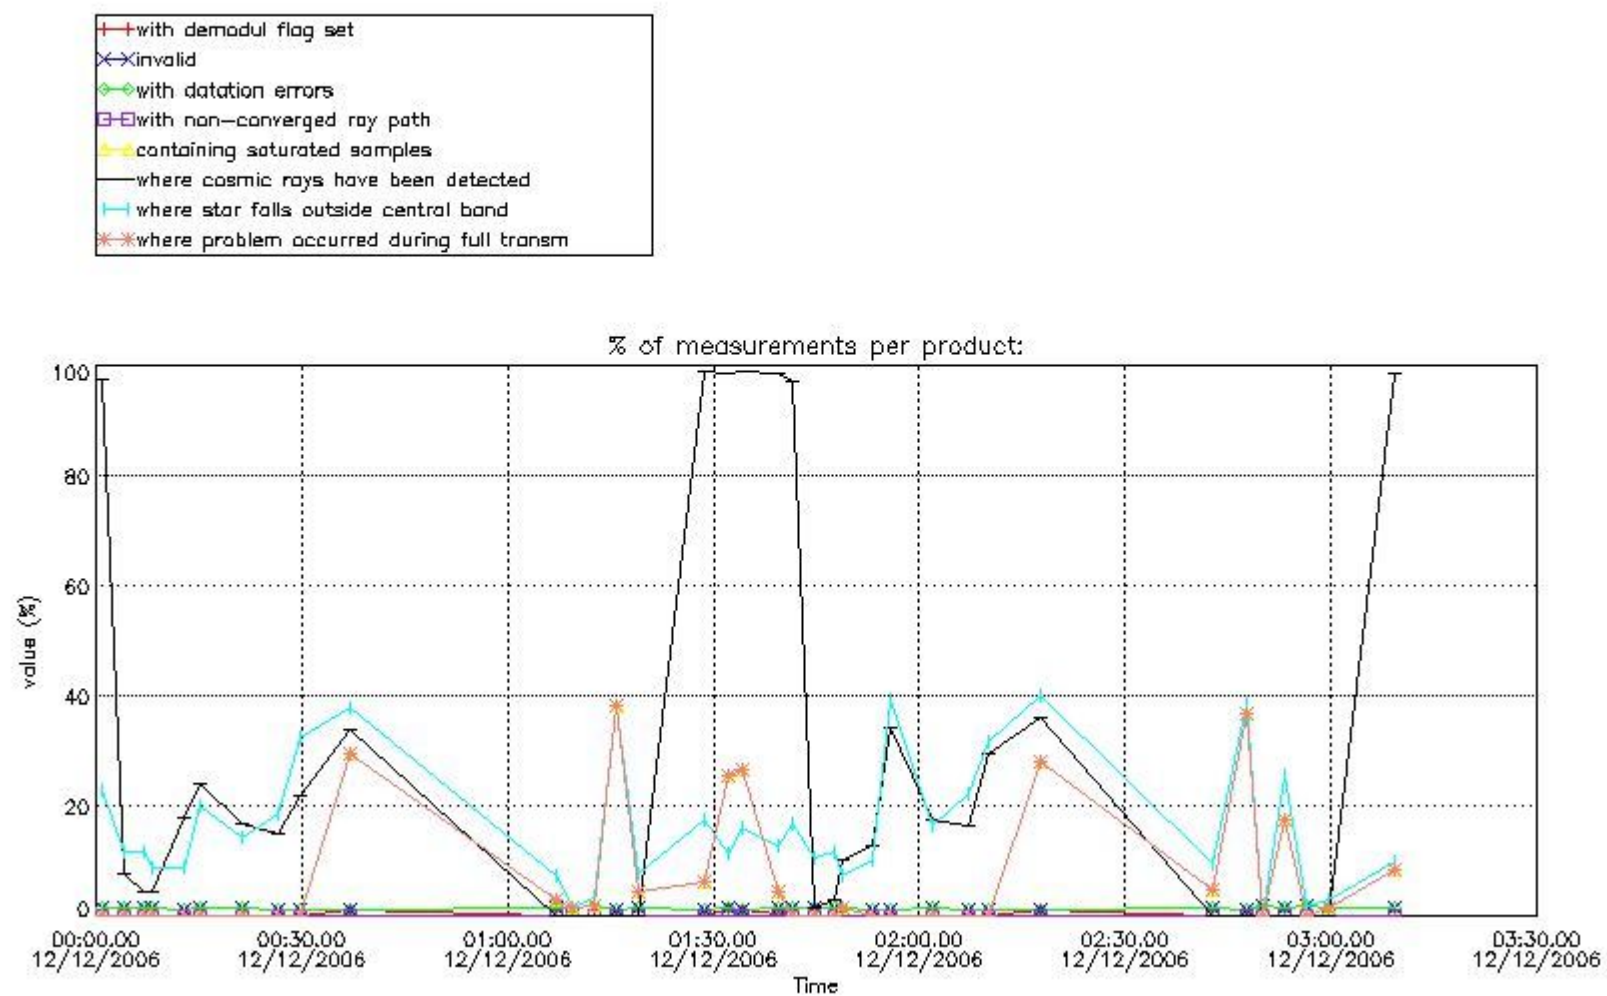

At least one measurement with demodulation flag set:	33.3333 %
Reference spectrum computed from DB:	0.00000 %
Reference spectrum with small number of measurements:	0.00000 %
SATU data not used:	0.00000 %

5.2 Plot quality information per product (time dependant)

5.3 Plot quality information per product (world map)