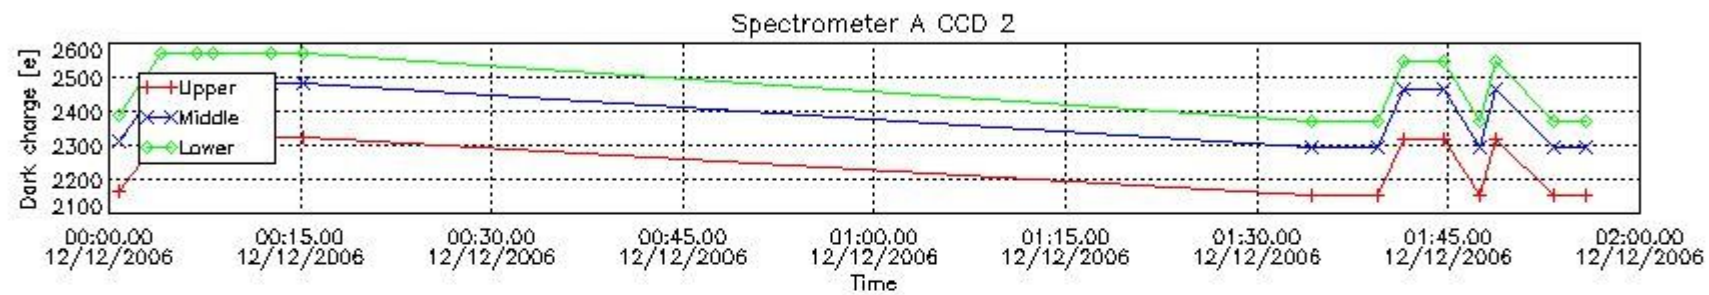

5. Demodulation flag and quality information monitoring

In this section it is presented the modulation information extracted from the pcd (product confidence data) at measurement level and information extracted from the Quality Summary dataset. Only products without errors (error flag in the MPH set to "0") are used.

5.1 Percentage of products during reporting period with: