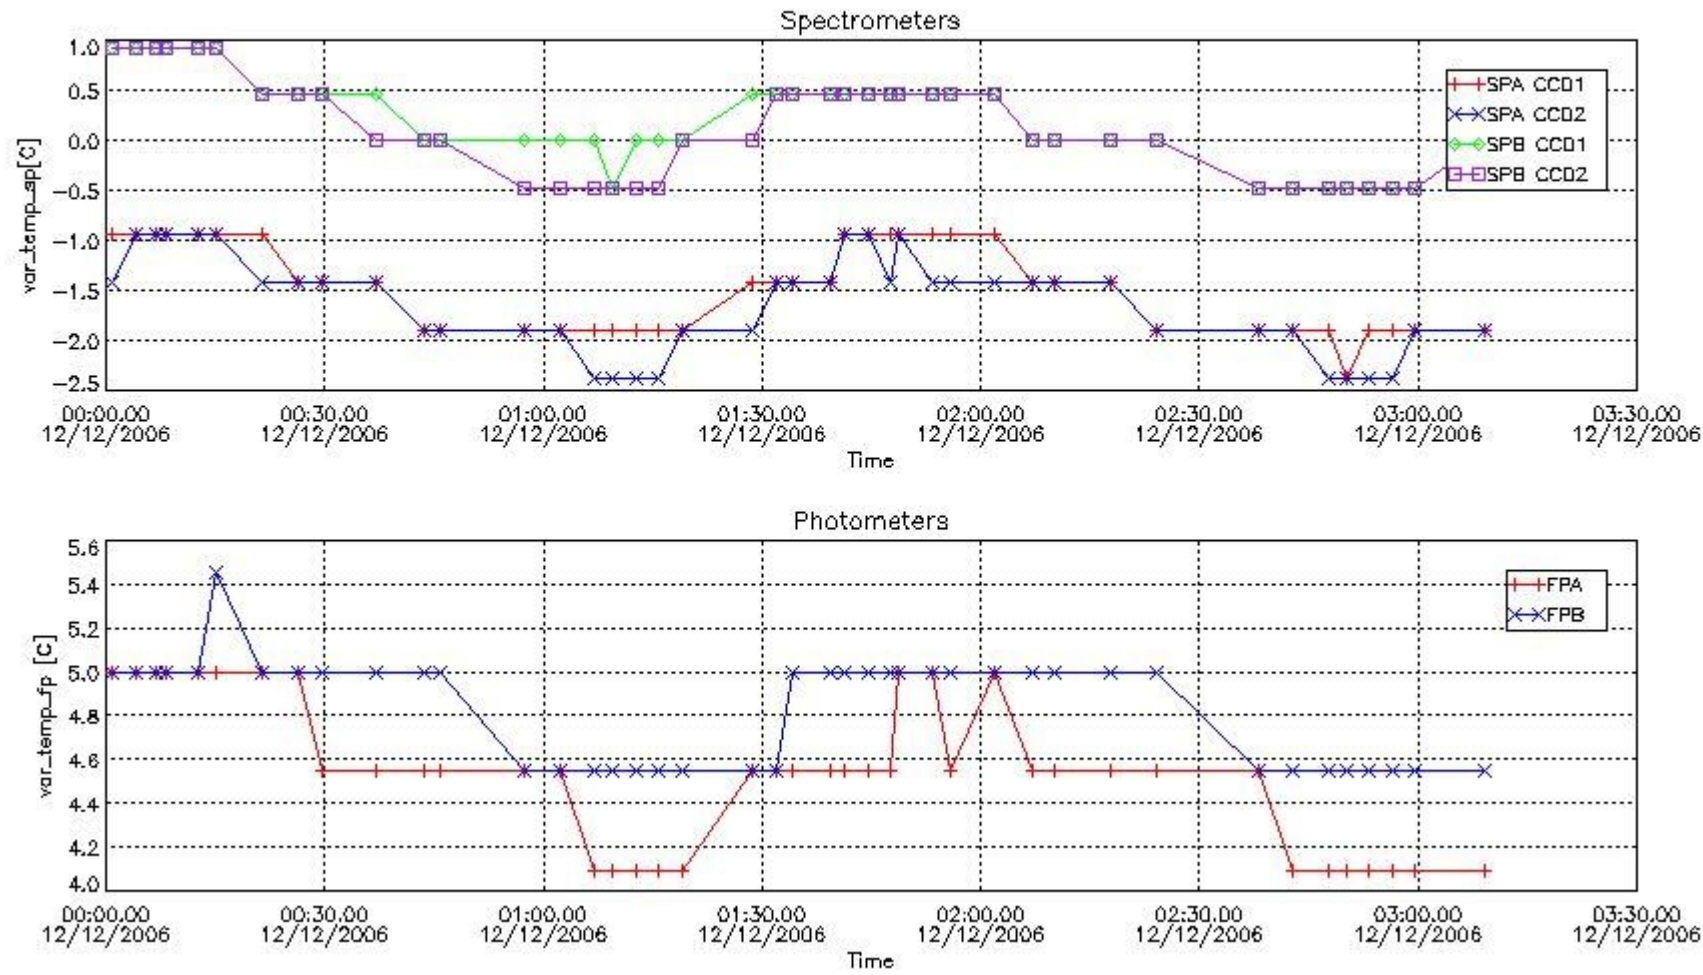

3. Plot of GOMOS spectrometers and photometers temperatures from level 1b data

4. Overview of dark signal processing per product

The Dark Charge (DC) is a temperature-dependant signal added to the useful measurements and it is therefore subtracted from them during the processing. There are two phenomena that produce a continuous increase of the DC: the "hot pixels" (a pixel is "hot" when its DC exceeds by a significant amount its value measured on ground at the same temperature) and the "Random Telegraphic Signal" (abrupt change positive or negative of the CCD pixel signal, random in time, affecting only the DC part of the signal and not the photon generated signal).

In this section a list of products that did not use the Dark Sky Area (DSA) observation for the DC computation is given. It is also provided the mean DC plot per product for dark limb products with no error flag set.

4.1 All products used the DSA observation for the DC computation

4.2 Plot of mean dark charges per product: only products in DARK limb conditions without errors are used