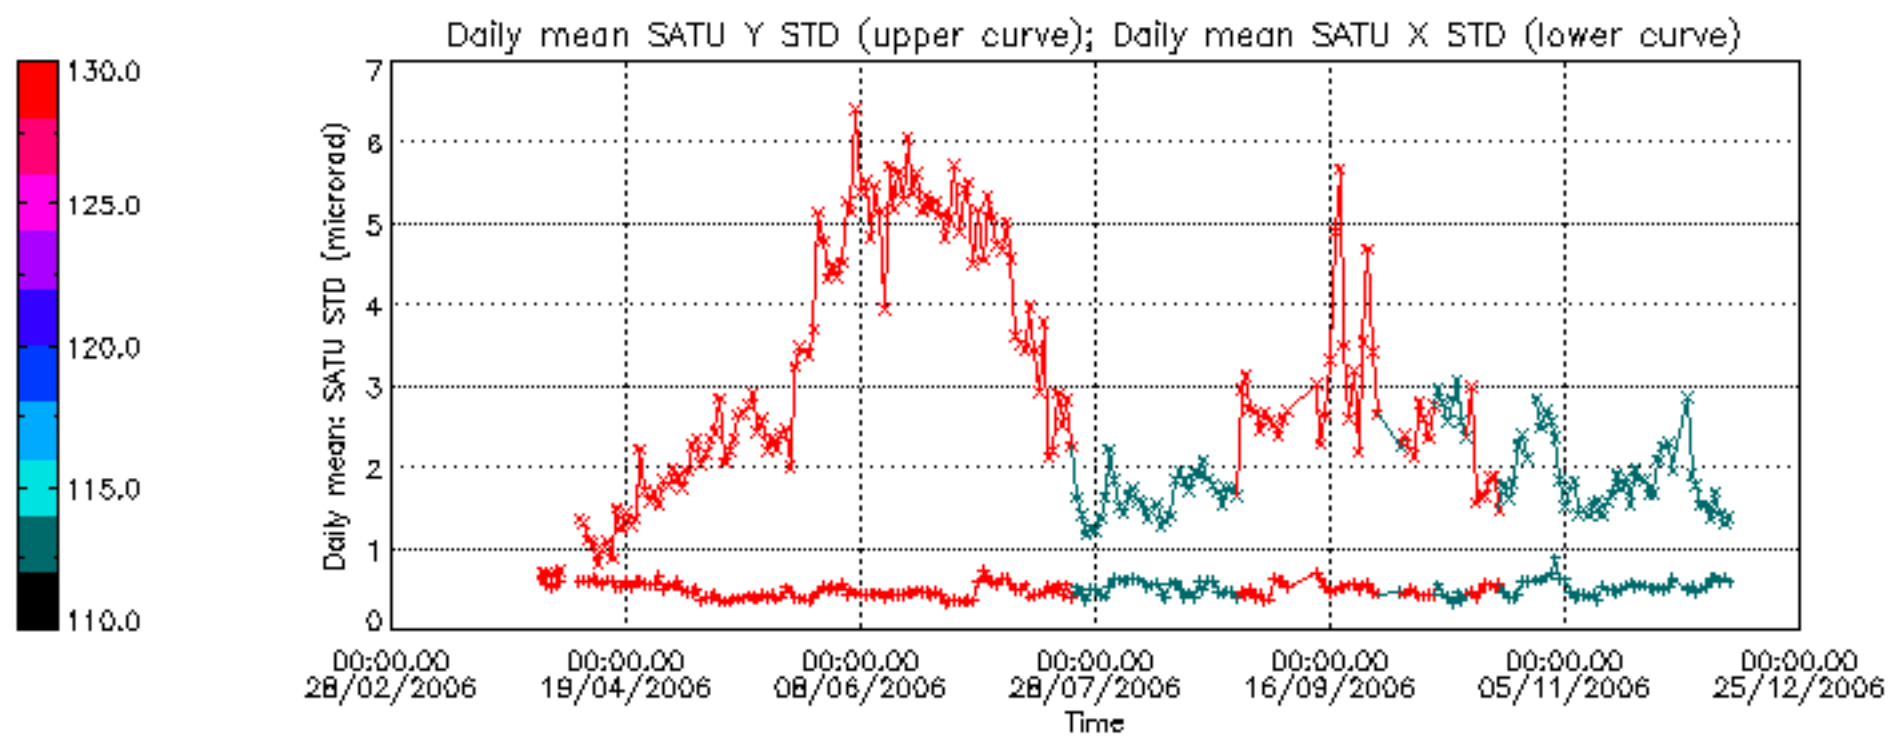

Tangent altitude at which the star is lost

Tangent altitude at which the star is lost

/nas3/ENVISAT/GOMOS/GOM\_NL\_\_0P/GOM\_NL\_\_0PNPDE20061201\_003559\_000055262053\_00245\_24848\_2533.N1

1; -622.8; 01-DEC-2006 00:35:59; Dark ; 40.0; 163; 7Del Crv ; 2.94; 11000;occ; 80; 0;24848  
 2; -525.2; 01-DEC-2006 00:37:37; Dark ; 41.5; 106; 9Bet Crv ; 2.65; 5600;occ; 83; 0;24848  
 3; -405.0; 01-DEC-2006 00:39:37; Dark ; 33.5; 123; Iot Cen ; 2.75; 10200;occ; 67; 0;24848  
 4; -139.2; 01-DEC-2006 00:44:03; Dark ; 59.5; 0; ; 0.00; 0;occ; 119; 0;24848  
 5; -35.9; 01-DEC-2006 00:45:46; Dark ; 37.0; 26; Gam Cru ; 1.62; 2900;occ; 74; 0;24848  
 6; 95.8; 01-DEC-2006 00:47:58; Dark ; 37.5; 113; Mu Vel ; 2.69; 5000;occ; 75; 0;24849  
 7; 213.6; 01-DEC-2006 00:49:55; Dark ; 30.5; 124; The Car ; 2.76; 30000;occ; 61; 0;24849  
 8; 380.6; 01-DEC-2006 00:52:42; Dark ; 32.0; 29; Bet Car ; 1.67; 10200;occ; 64; 0;24849  
 9; 493.8; 01-DEC-2006 00:54:36; Dark ; 36.0; 41; Eps Car ; 1.86; 4100;occ; 72; 0;24849  
 10; 815.6; 01-DEC-2006 00:59:57; Dark ; 41.0; 2; Alp Car ; -0.74; 7000;occ; 82; 0;24849  
 11; 1669.1; 01-DEC-2006 01:14:11; Dark ; 40.5; 165; 34Gam Eri ; 2.95; 3200;occ; 81; 0;24849  
 12; 1990.0; 01-DEC-2006 01:19:32; Dark ; 38.5; 94; 92Alp Cet ; 2.53; 3100;occ; 77; 0;24849  
 13; 2339.0; 01-DEC-2006 01:25:21; Bright; 31.5; 146; 25Eta Tau ; 2.87; 15200;occ; 63; 0;24849  
 14; 2481.3; 01-DEC-2006 01:27:43; Bright; 33.0; 150; 44Zet Per ; 2.89; 28000;occ; 66; 0;24849  
 15; 2615.1; 01-DEC-2006 01:29:57; Bright; 30.5; 79; 26Bet Per ; 2.31; 13100;occ; 61; 0;24849  
 16; 2748.4; 01-DEC-2006 01:32:10; Bright; 30.0; 175; 39Del Per ; 3.01; 19400;occ; 60; 0;24849  
 17; 2827.8; 01-DEC-2006 01:33:30; Bright; 29.0; 160; 23Gam Per ; 2.93; 4700;occ; 58; 0;24849  
 18; 3431.7; 01-DEC-2006 01:43:33; Bright; 30.5; 49; 1Alp UMi ; 1.99; 6300;occ; 61; 0;24849  
 19; 3711.4; 01-DEC-2006 01:48:13; Bright; 31.0; 60; 7Bet UMi ; 2.08; 3950;occ; 62; 0;24849  
 20; 4025.1; 01-DEC-2006 01:53:27; Bright; 33.0; 32; 77Eps UMa ; 1.76; 11000;occ; 66; 0;24849  
 21; 4148.5; 01-DEC-2006 01:55:30; Bright; 29.0; 39; 85Eta UMa ; 1.85; 24000;occ; 58; 0;24849  
 22; 4322.5; 01-DEC-2006 01:58:24; Bright; 28.0; 180; 27Gam Boo ; 3.04; 8000;occ; 56; 0;24849  
 23; 4654.4; 01-DEC-2006 02:03:56; Bright; 28.5; 3; 16Alp Boo ; -0.05; 4250;occ; 57; 0;24849  
 24; 4869.3; 01-DEC-2006 02:07:31; Bright; 34.5; 138; 47Eps Vir ; 2.83; 4700;occ; 69; 0;24849