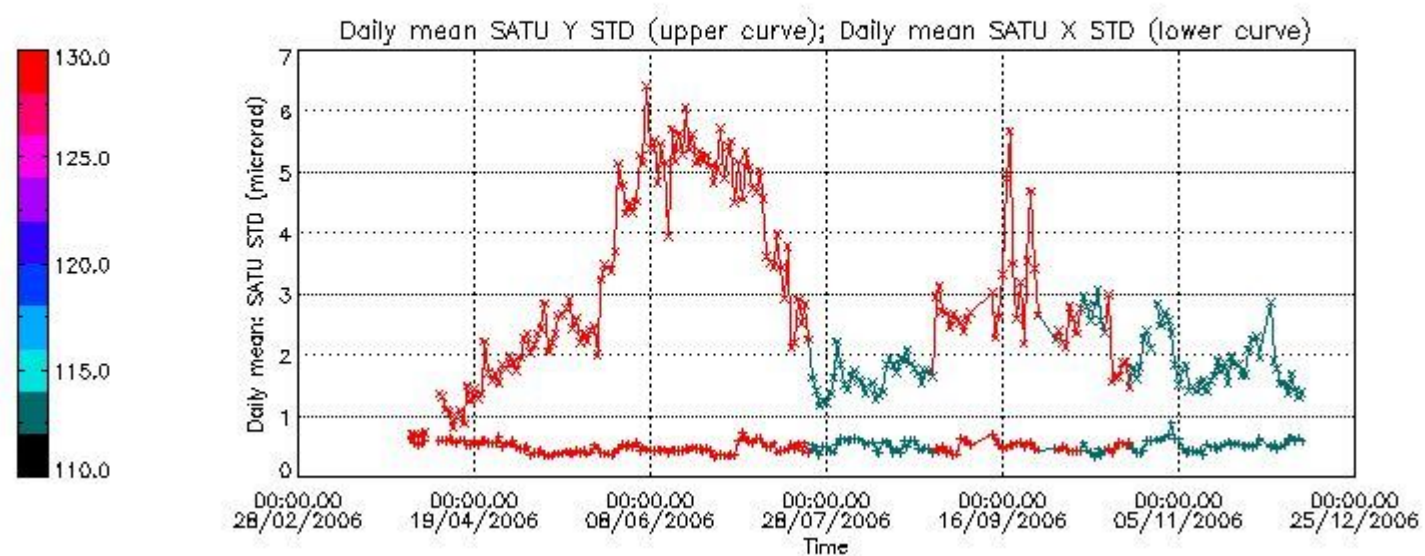

Number of data:	5150.0	5150.0	6650.0	6650.0

7.2.2 Trend of daily SATU NEA St. deviation since 1st April 2006 (dark limb)

The long term trend of the SATU 'X' and 'Y' standard deviations should be constant during the whole mission.

The colorbar represents the start tangent altitude (km) of the occultations.

Upper curve: STD of SATU Y axis

Lower curve: STD of SATU X axis

8. Auxiliary Data Files used for the production reported in section 2.4

The number reported in the third column indicates since which file (see list in section 2.4) the corresponding auxiliary file has been used. The fourth column is the date of those product files.

Type	Auxiliary Filename	Used since product	Used since product date
INST_PHYS_CHARACTERISTICS	GOM_INS_AXNIEC20050627_150713_20030716_120000_20100101_000000	1	10-DEC-2006 00:05:11
CALIBRATION_DATABASE	GOM_CAL_AXVIEC20061207_154140_20061207_000000_20100101_000000	1	10-DEC-2006 00:05:11
LEVEL-1B_PROC_CONFIG	GOM_PR1_AXNIEC20050627_151042_20020301_000000_20100101_000000	1	10-DEC-2006 00:05:11
STAR_CATALOGUE	GOM_CAT_AXVIEC20020121_161009_20020101_000000_20200101_000000	1	10-DEC-2006 00:05:11
STELLAR_SPECTRA_DATABANK	GOM_STS_AXNIEC20040308_103538_20020101_160000_20100101_000000	1	10-DEC-2006 00:05:11
ECMWF_FILE	AUX_ECF_AXNECM20061209_061902_20061209_210000_20061210_090000	1	10-DEC-2006 00:05:11
ECMWF_FILE	AUX_ECF_AXNECM20061209_181748_20061210_030000_20061210_150000	36	10-DEC-2006 04:28:08
OPTIONAL_ECMWF_FILE	MISSING	1	10-DEC-2006 00:05:11
ORBIT_DATA_FILE	DOR_NAV_OPNPDE20061209_230859_000057382053_00374_24977_2338.N1	1	10-DEC-2006 00:05:11
ORBIT_DATA_FILE	DOR_NAV_OPNPDE20061209_230859_000057382053_00373_24976_2338.N1	10	10-DEC-2006 00:50:55
ORBIT_DATA_FILE	DOR_NAV_OPNPDE20061209_230859_000057382053_00375_24978_2338.N1	14	10-DEC-2006 01:06:54
ORBIT_DATA_FILE	DOR_NAV_OPNPDE20061210_004956_000038252053_00374_24977_2339.N1	27	10-DEC-2006 02:06:34
ORBIT_DATA_FILE	DOR_NAV_OPNPDE20061210_015900_000057382053_00375_24978_2340.N1	36	10-DEC-2006 04:28:08