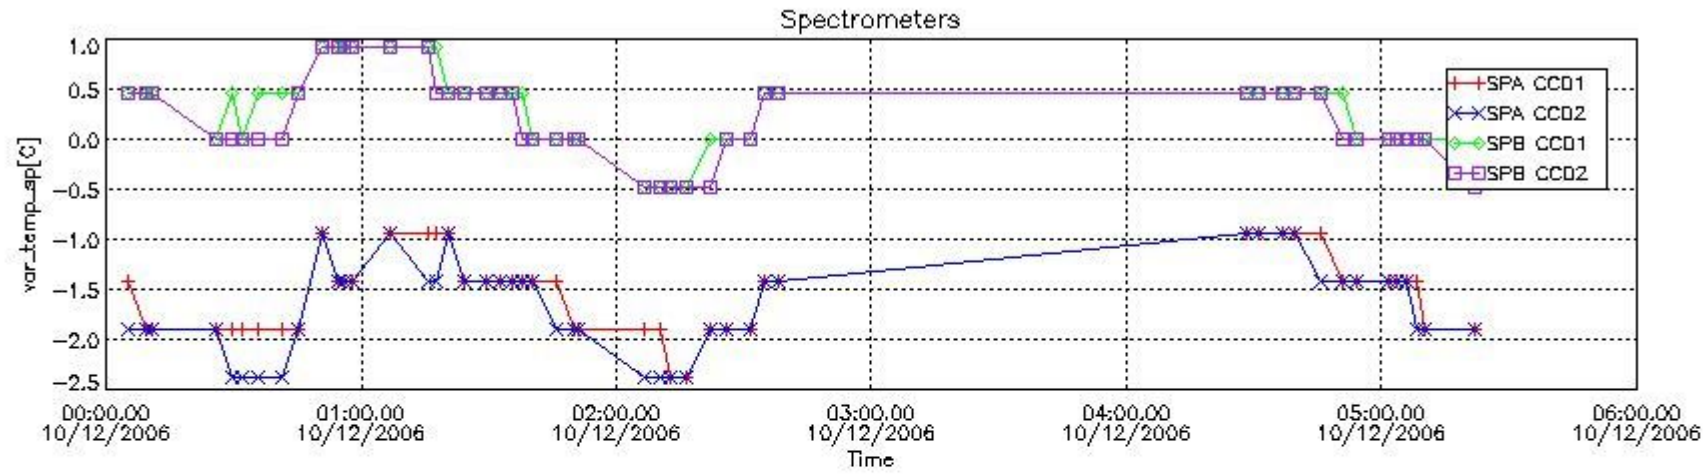

4. Overview of dark signal processing per product

The Dark Charge (DC) is a temperature-dependant signal added to the useful measurements and it is therefore subtracted from them during the processing. There are two phenomena that produce a continuous increase of the DC: the "hot pixels" (a pixel is "hot" when its DC exceeds by a significant amount its value measured on ground at the same temperature) and the "Random Telegraphic Signal" (abrupt change positive or negative of the CCD pixel signal, random in time, affecting only the DC part of the signal and not the photon generated signal).

In this section a list of products that did not use the Dark Sky Area (DSA) observation for the DC computation is given. It is also provided the mean DC plot per product for dark limb products with no error flag set.

4.1 These products did not use the DSA observation for DC computation:

Product name	DC information
GOM_TRA_1PNPDE20061210_020634_000000452053_00375_24978_6894.N1	DC map used
GOM_TRA_1PNPDE20061210_021021_000000532053_00375_24978_6895.N1	DC map used
GOM_TRA_1PNPDE20061210_021242_000000312053_00375_24978_6896.N1	DC map used
GOM_TRA_1PNPDE20061210_021616_000000362053_00375_24978_6897.N1	DC map used
GOM_TRA_1PNPDE20061210_022207_000000312053_00375_24978_6898.N1	DC map used
GOM_TRA_1PNPDE20061210_022539_000000392053_00375_24978_6899.N1	DC map used
GOM_TRA_1PNPDE20061210_023132_000000422053_00375_24978_6900.N1	DC map used
GOM_TRA_1PNPDE20061210_023459_000000372053_00375_24978_6901.N1	DC map used
GOM_TRA_1PNPDE20061210_023819_000000472053_00375_24978_6902.N1	DC map used

4.2 Plot of mean dark charges per product: only products in DARK limb conditions without errors are used