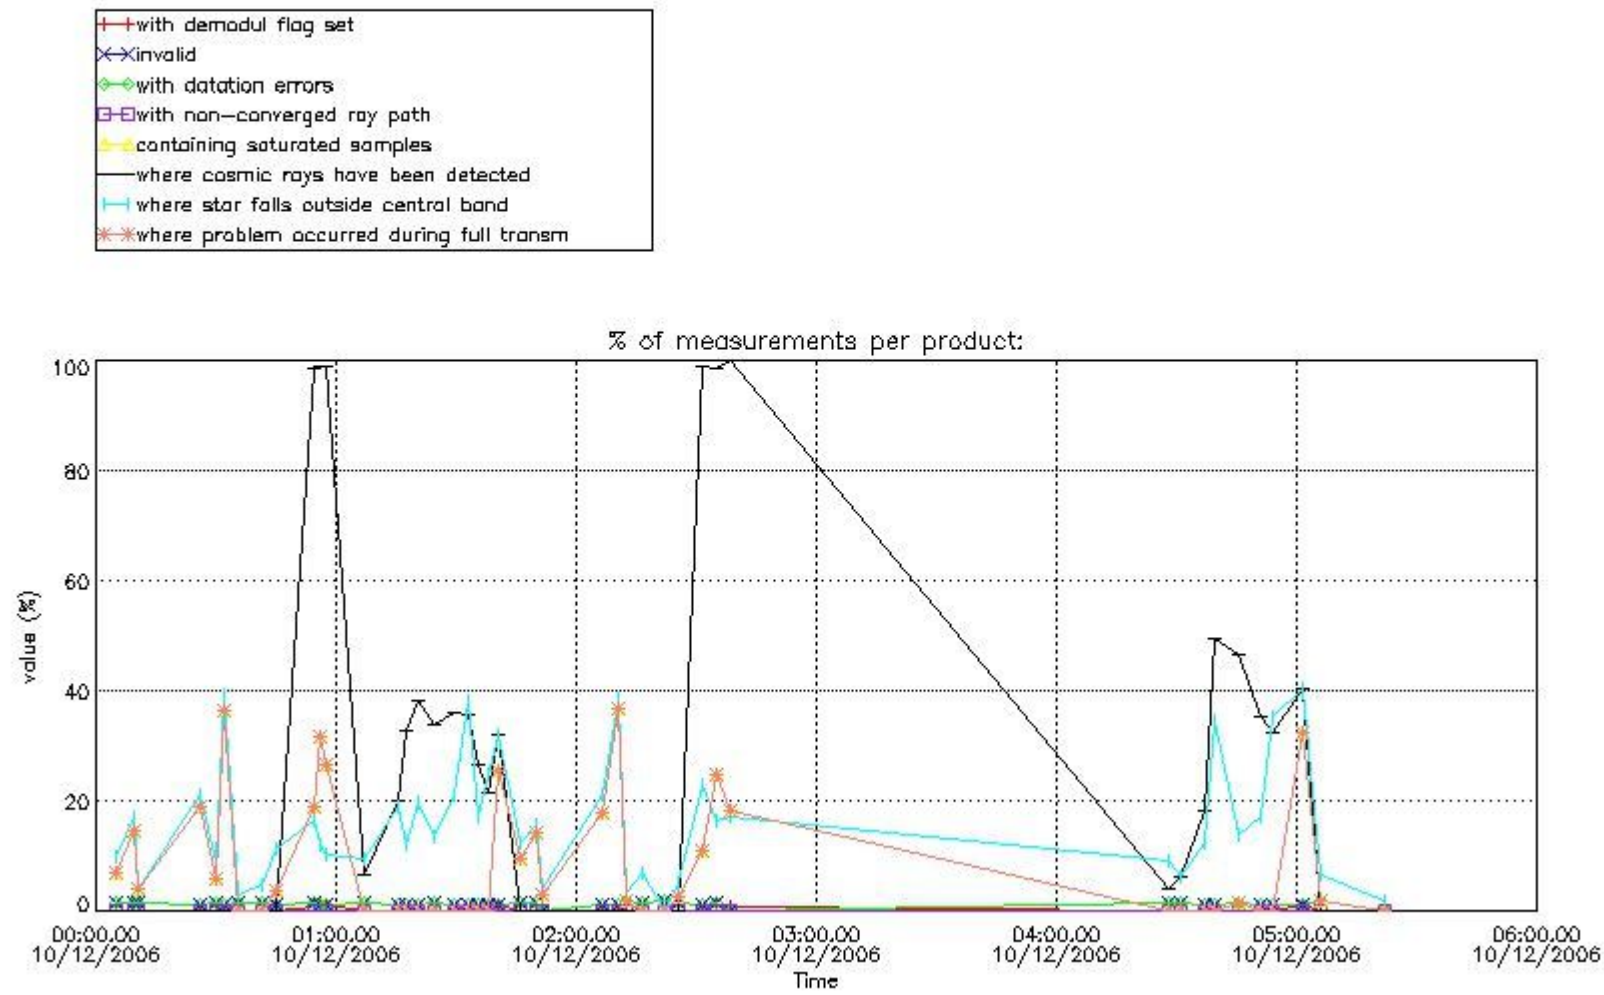

At least one measurement with demodulation flag set:	20.4545 %
Reference spectrum computed from DB:	0.00000 %
Reference spectrum with small number of measurements:	0.00000 %
SATU data not used:	0.00000 %

5.2 Plot quality information per product (time dependant)

5.3 Plot quality information per product (world map)