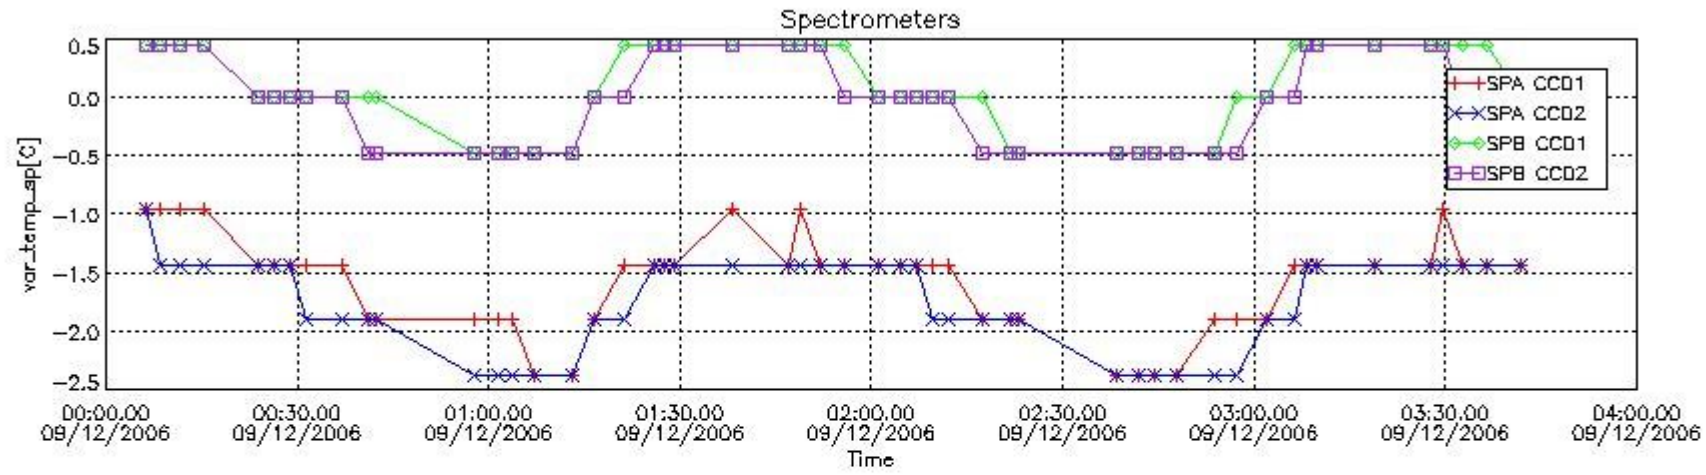

4. Overview of dark signal processing per product

The Dark Charge (DC) is a temperature-dependant signal added to the useful measurements and it is therefore subtracted from them during the processing. There are two phenomena that produce a continuous increase of the DC: the "hot pixels" (a pixel is "hot" when its DC exceeds by a significant amount its value measured on ground at the same temperature) and the "Random Telegraphic Signal" (abrupt change positive or negative of the CCD pixel signal, random in time, affecting only the DC part of the signal and not the photon generated signal).

In this section a list of products that did not use the Dark Sky Area (DSA) observation for the DC computation is given. It is also provided the mean DC plot per product for dark limb products with no error flag set.

4.1 All products used the DSA observation for the DC computation

4.2 Plot of mean dark charges per product: only products in DARK limb conditions without errors are used