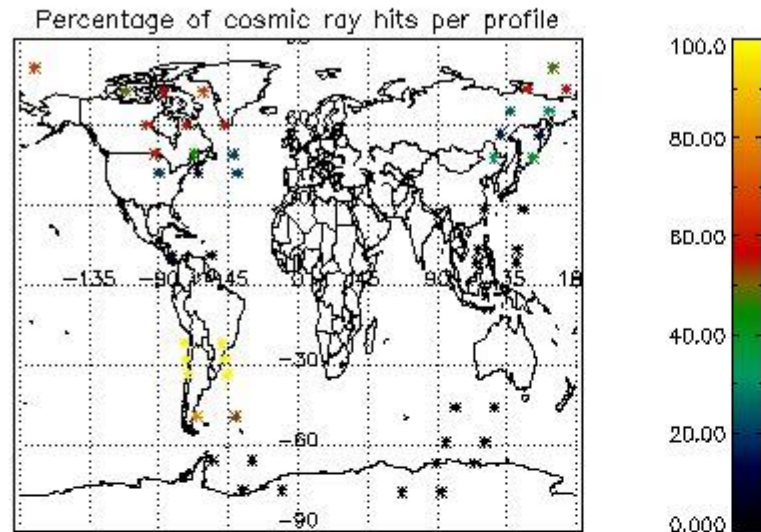

6. Statistics and plot of tangent altitude of the last measurement (DARK & BRIGHT products without errors)

6.1 Statistics on tangent altitude lost:

Statistics	DARK	BRIGHT	TWILIGHT
Mean:	16.846	19.155	17.142
St. deviation:	2.7276	6.4649	0.93103
Maximum:	21.090	26.481	17.801
Minimum:	10.083	4.1958	16.484
Number of data:	18.000	19.000	2.0000

6.2 Plot for DARK limb products