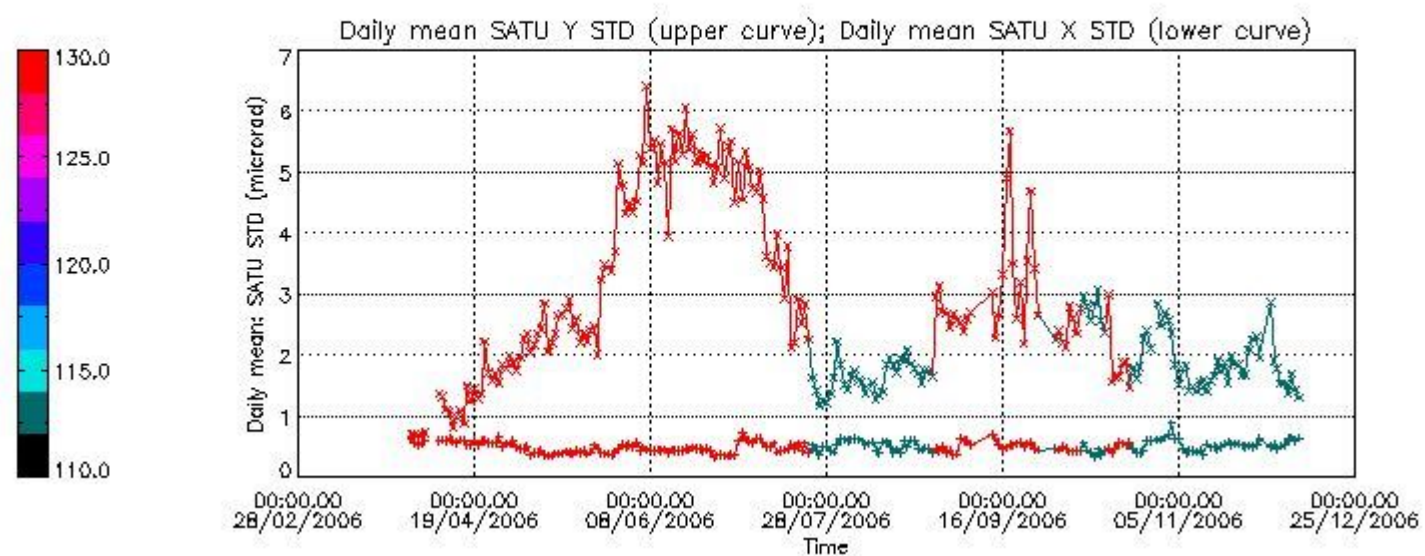

Number of data:	8600.0	8600.0	6450.0	6450.0

7.2.2 Trend of daily SATU NEA St. deviation since 1st April 2006 (dark limb)

The long term trend of the SATU 'X' and 'Y' standard deviations should be constant during the whole mission.

The colorbar represents the start tangent altitude (km) of the occultations.

Upper curve: STD of SATU Y axis

Lower curve: STD of SATU X axis

8. Auxiliary Data Files used for the production reported in section 2.4

The number reported in the third column indicates since which file (see list in section 2.4) the corresponding auxiliary file has been used. The fourth column is the date of those product files.

Type	Auxiliary Filename	Used since product	Used since product date
INST_PHYS_CHARACTERISTICS	GOM_INS_AXNIEC20050627_150713_20030716_120000_20100101_000000	1	09-DEC-2006 00:06:23
CALIBRATION_DATABASE	GOM_CAL_AXVIEC20061207_154140_20061207_000000_20100101_000000	1	09-DEC-2006 00:06:23
LEVEL-1B_PROC_CONFIG	GOM_PR1_AXNIEC20050627_151042_20020301_000000_20100101_000000	1	09-DEC-2006 00:06:23
STAR_CATALOGUE	GOM_CAT_AXVIEC20020121_161009_20020101_000000_20200101_000000	1	09-DEC-2006 00:06:23
STELLAR_SPECTRA_DATABANK	GOM_STS_AXNIEC20040308_103538_20020101_160000_20100101_000000	1	09-DEC-2006 00:06:23
ECMWF_FILE	AUX_ECF_AXNECM20061208_061935_20061208_210000_20061209_090000	1	09-DEC-2006 00:06:23
OPTIONAL_ECMWF_FILE	MISSING	1	09-DEC-2006 00:06:23
ORBIT_DATA_FILE	DOR_NAV_OPNPDE20061208_215444_000060572053_00360_24963_2331.N1	1	09-DEC-2006 00:06:23
ORBIT_DATA_FILE	DOR_NAV_OPNPDE20061208_233541_000060572053_00359_24962_2332.N1	19	09-DEC-2006 01:25:52
ORBIT_DATA_FILE	DOR_NAV_OPNPDE20061208_233541_000060572053_00361_24964_2332.N1	22	09-DEC-2006 01:38:19
ORBIT_DATA_FILE	DOR_NAV_OPNPDE20061209_012157_000038252053_00360_24963_2333.N1	35	09-DEC-2006 02:38:18
ORBIT_DATA_FILE	DOR_NAV_OPNPDE20061209_012157_000038252053_00362_24965_2333.N1	45	09-DEC-2006 03:18:56