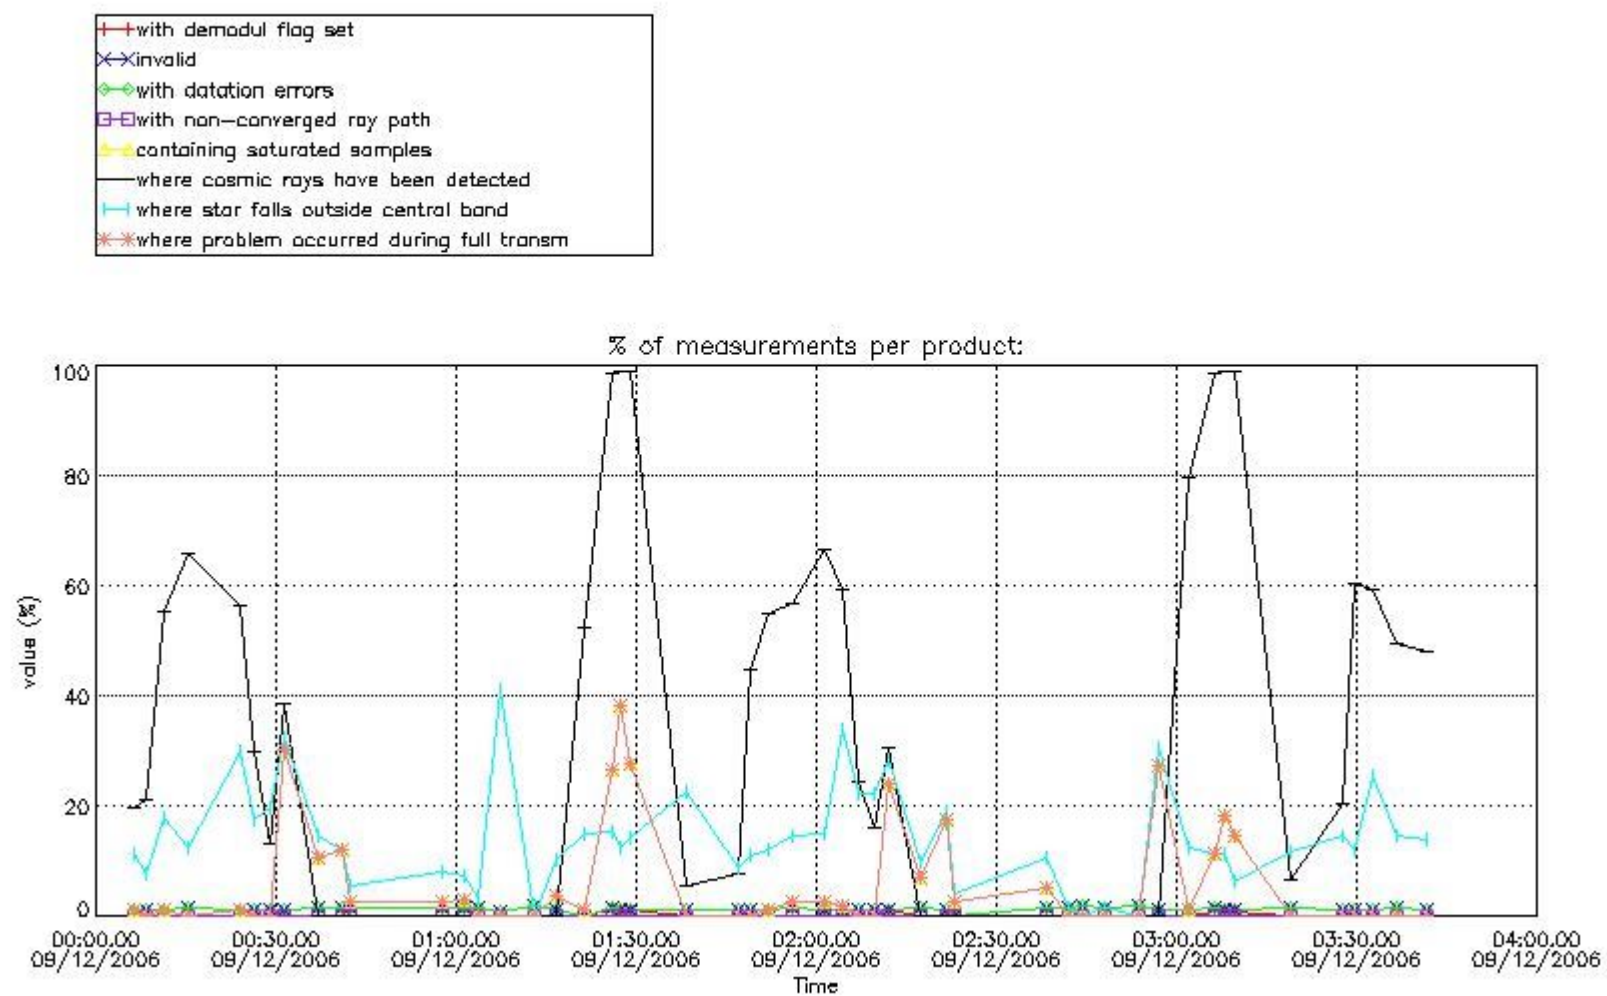

At least one measurement with demodulation flag set:	30.0000 %
Reference spectrum computed from DB:	0.00000 %
Reference spectrum with small number of measurements:	0.00000 %
SATU data not used:	0.00000 %

5.2 Plot quality information per product (time dependant)

5.3 Plot quality information per product (world map)