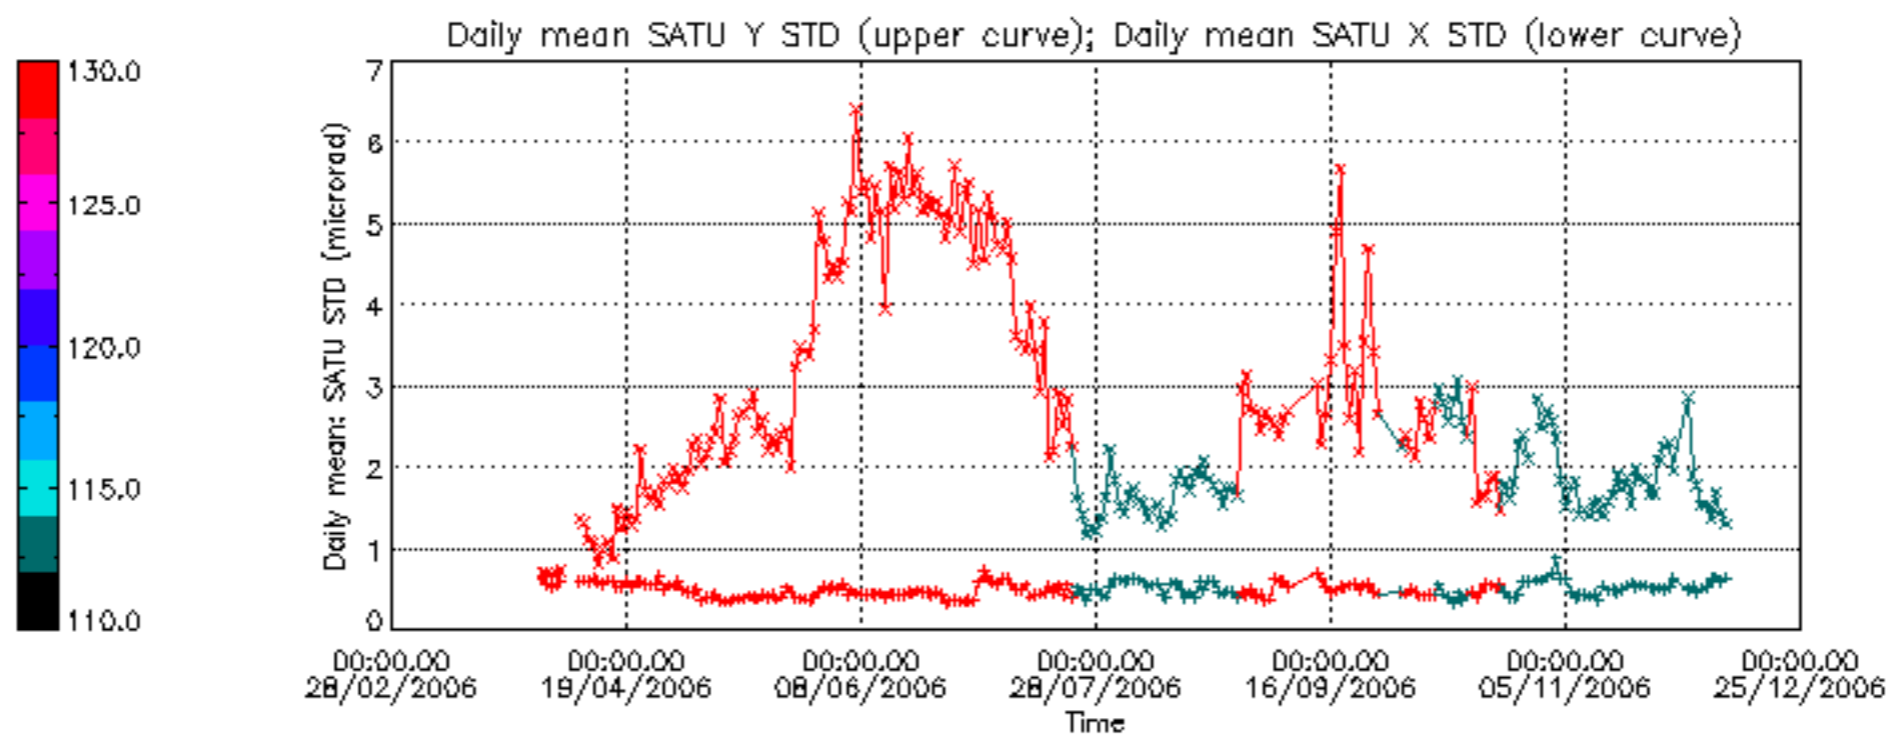

Tangent altitude at which the star is lost

Tangent altitude at which the star is lost

/nas3/ENVISAT/GOMOS/GOM_NL__0P/GOM_NL__0PNPDE20061201_003559_000055262053_00245_24848_2533.N1

1; -622.8; 01-DEC-2006 00:35:59; Dark ; 40.0; 163; 7Del Crv ; 2.94; 11000;occ; 80; 0;24848
 2; -525.2; 01-DEC-2006 00:37:37; Dark ; 41.5; 106; 9Bet Crv ; 2.65; 5600;occ; 83; 0;24848
 3; -405.0; 01-DEC-2006 00:39:37; Dark ; 33.5; 123; Iot Cen ; 2.75; 10200;occ; 67; 0;24848
 4; -139.2; 01-DEC-2006 00:44:03; Dark ; 59.5; 0; ; 0.00; 0;occ; 119; 0;24848
 5; -35.9; 01-DEC-2006 00:45:46; Dark ; 37.0; 26; Gam Cru ; 1.62; 2900;occ; 74; 0;24848
 6; 95.8; 01-DEC-2006 00:47:58; Dark ; 37.5; 113; Mu Vel ; 2.69; 5000;occ; 75; 0;24849
 7; 213.6; 01-DEC-2006 00:49:55; Dark ; 30.5; 124; The Car ; 2.76; 30000;occ; 61; 0;24849
 8; 380.6; 01-DEC-2006 00:52:42; Dark ; 32.0; 29; Bet Car ; 1.67; 10200;occ; 64; 0;24849
 9; 493.8; 01-DEC-2006 00:54:36; Dark ; 36.0; 41; Eps Car ; 1.86; 4100;occ; 72; 0;24849
 10; 815.6; 01-DEC-2006 00:59:57; Dark ; 41.0; 2; Alp Car ; -0.74; 7000;occ; 82; 0;24849
 11; 1669.1; 01-DEC-2006 01:14:11; Dark ; 40.5; 165; 34Gam Eri ; 2.95; 3200;occ; 81; 0;24849
 12; 1990.0; 01-DEC-2006 01:19:32; Dark ; 38.5; 94; 92Alp Cet ; 2.53; 3100;occ; 77; 0;24849
 13; 2339.0; 01-DEC-2006 01:25:21; Bright; 31.5; 146; 25Eta Tau ; 2.87; 15200;occ; 63; 0;24849
 14; 2481.3; 01-DEC-2006 01:27:43; Bright; 33.0; 150; 44Zet Per ; 2.89; 28000;occ; 66; 0;24849
 15; 2615.1; 01-DEC-2006 01:29:57; Bright; 30.5; 79; 26Bet Per ; 2.31; 13100;occ; 61; 0;24849
 16; 2748.4; 01-DEC-2006 01:32:10; Bright; 30.0; 175; 39Del Per ; 3.01; 19400;occ; 60; 0;24849
 17; 2827.8; 01-DEC-2006 01:33:30; Bright; 29.0; 160; 23Gam Per ; 2.93; 4700;occ; 58; 0;24849
 18; 3431.7; 01-DEC-2006 01:43:33; Bright; 30.5; 49; 1Alp UMi ; 1.99; 6300;occ; 61; 0;24849
 19; 3711.4; 01-DEC-2006 01:48:13; Bright; 31.0; 60; 7Bet UMi ; 2.08; 3950;occ; 62; 0;24849
 20; 4025.1; 01-DEC-2006 01:53:27; Bright; 33.0; 32; 77Eps UMa ; 1.76; 11000;occ; 66; 0;24849
 21; 4148.5; 01-DEC-2006 01:55:30; Bright; 29.0; 39; 85Eta UMa ; 1.85; 24000;occ; 58; 0;24849
 22; 4322.5; 01-DEC-2006 01:58:24; Bright; 28.0; 180; 27Gam Boo ; 3.04; 8000;occ; 56; 0;24849
 23; 4654.4; 01-DEC-2006 02:03:56; Bright; 28.5; 3; 16Alp Boo ; -0.05; 4250;occ; 57; 0;24849
 24; 4869.3; 01-DEC-2006 02:07:31; Bright; 34.5; 138; 47Eps Vir ; 2.83; 4700;occ; 69; 0;24849