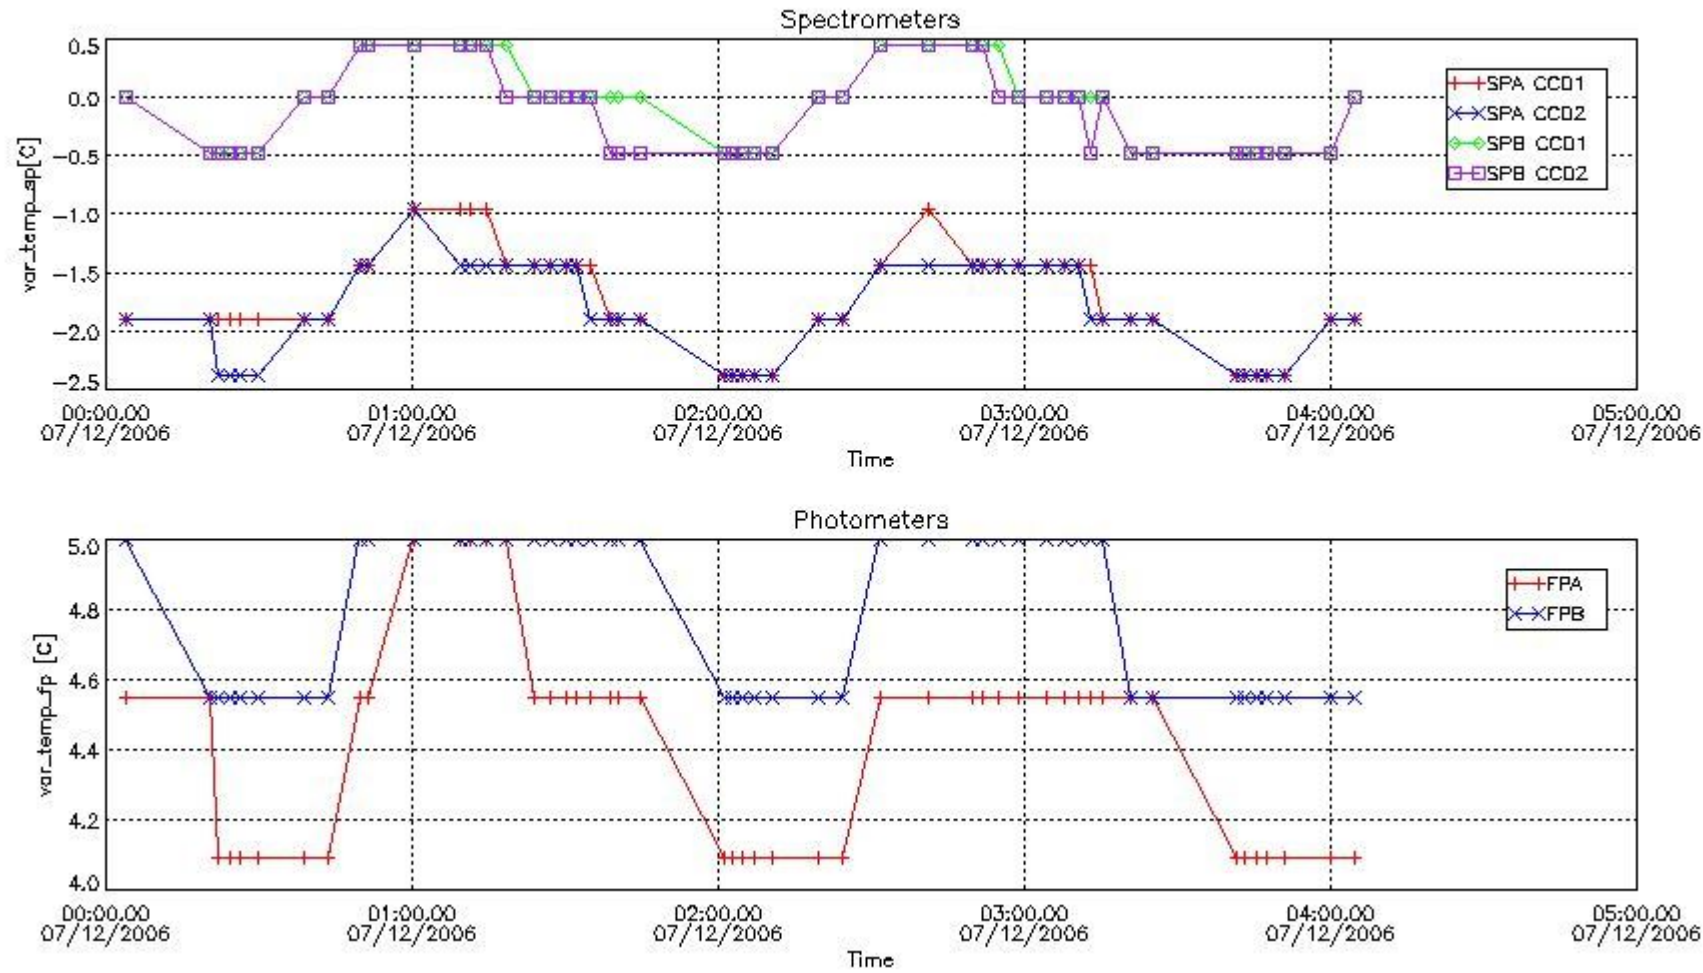

4. Overview of dark signal processing per product

The Dark Charge (DC) is a temperature-dependant signal added to the useful measurements and it is therefore subtracted from them during the processing. There are two phenomena that produce a continuous increase of the DC: the "hot pixels" (a pixel is "hot" when its DC exceeds by a significant amount its value measured on ground at the same temperature) and the "Random Telegraphic Signal" (abrupt change positive or negative of the CCD pixel signal, random in time, affecting only the DC part of the signal and not the photon generated signal).

In this section a list of products that did not use the Dark Sky Area (DSA) observation for the DC computation is given. It is also provided the mean DC plot per product for dark limb products with no error flag set.

4.1 All products used the DSA observation for the DC computation

4.2 Plot of mean dark charges per product: only products in DARK limb conditions without errors are used