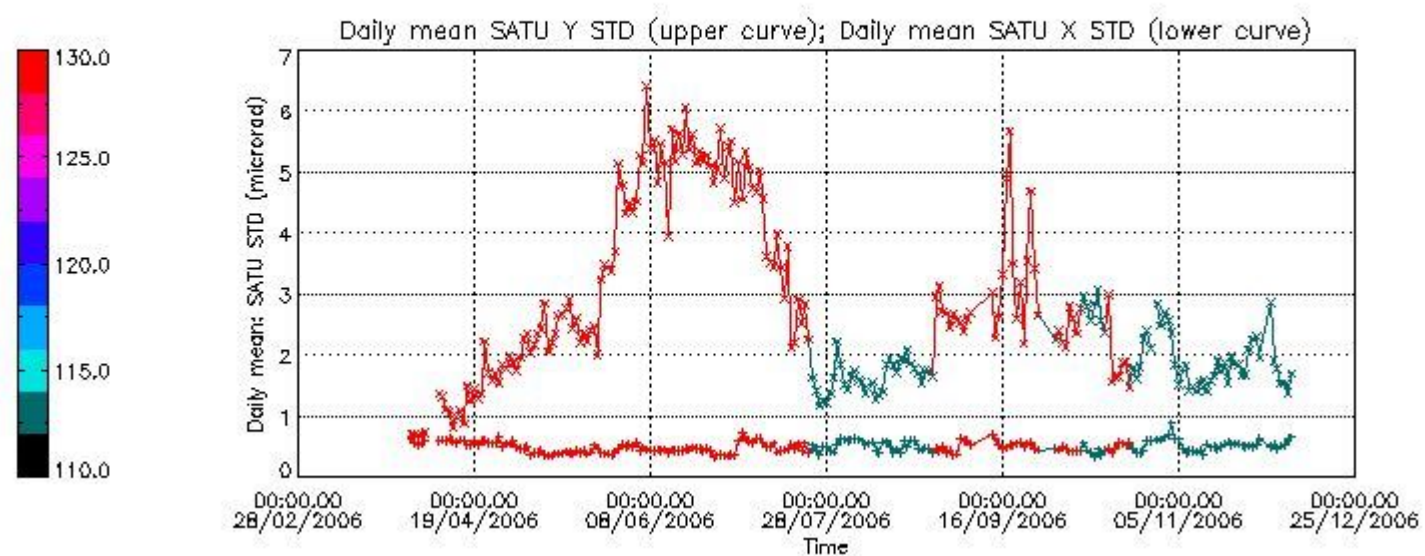

Number of data:	6200.0	6200.0	9750.0	9750.0

7.2.2 Trend of daily SATU NEA St. deviation since 1st April 2006 (dark limb)

The long term trend of the SATU 'X' and 'Y' standard deviations should be constant during the whole mission.

The colorbar represents the start tangent altitude (km) of the occultations.

Upper curve: STD of SATU Y axis
Lower curve: STD of SATU X axis

8. Auxiliary Data Files used for the production reported in section 2.4

The number reported in the third column indicates since which file (see list in section 2.4) the corresponding auxiliary file has been used. The fourth column is the date of those product files.

Type	Auxiliary Filename	Used since product	Used since product date
INST_PHYS_CHARACTERISTICS	GOM_INS_AXNIEC20050627_150713_20030716_120000_20100101_000000	1	07-DEC-2006 00:04:02
CALIBRATION_DATABASE	GOM_CAL_AXVIEC20061124_151026_20061122_000000_20100101_000000	1	07-DEC-2006 00:04:02
LEVEL-1B_PROC_CONFIG	GOM_PR1_AXNIEC20050627_151042_20020301_000000_20100101_000000	1	07-DEC-2006 00:04:02
STAR_CATALOGUE	GOM_CAT_AXVIEC20020121_161009_20020101_000000_20200101_000000	1	07-DEC-2006 00:04:02
STELLAR_SPECTRA_DATABANK	GOM_STS_AXNIEC20040308_103538_20020101_160000_20100101_000000	1	07-DEC-2006 00:04:02
ECMWF_FILE	AUX_ECF_AXNECM20061206_062431_20061206_210000_20061207_090000	1	07-DEC-2006 00:04:02
ECMWF_FILE	AUX_ECF_AXNECM20061206_181936_20061207_030000_20061207_150000	44	07-DEC-2006 03:41:44
OPTIONAL_ECMWF_FILE	MISSING	1	07-DEC-2006 00:04:02
ORBIT_DATA_FILE	DOR_NAV_OPNPDE20061206_225846_000060572053_00331_24934_2318.N1	1	07-DEC-2006 00:04:02
ORBIT_DATA_FILE	DOR_NAV_OPNPDE20061207_003943_000057382053_00331_24934_2319.N1	9	07-DEC-2006 00:49:36
ORBIT_DATA_FILE	DOR_NAV_OPNPDE20061207_003943_000057382053_00332_24935_2319.N1	11	07-DEC-2006 01:00:33
ORBIT_DATA_FILE	DOR_NAV_OPNPDE20061207_003943_000057382053_00331_24934_2319.N1	30	07-DEC-2006 02:24:13
ORBIT_DATA_FILE	DOR_NAV_OPNPDE20061207_003943_000057382053_00333_24936_2319.N1	32	07-DEC-2006 02:41:10
ORBIT_DATA_FILE	DOR_NAV_OPNPDE20061207_033503_000057382053_00333_24936_2321.N1	44	07-DEC-2006 03:41:44