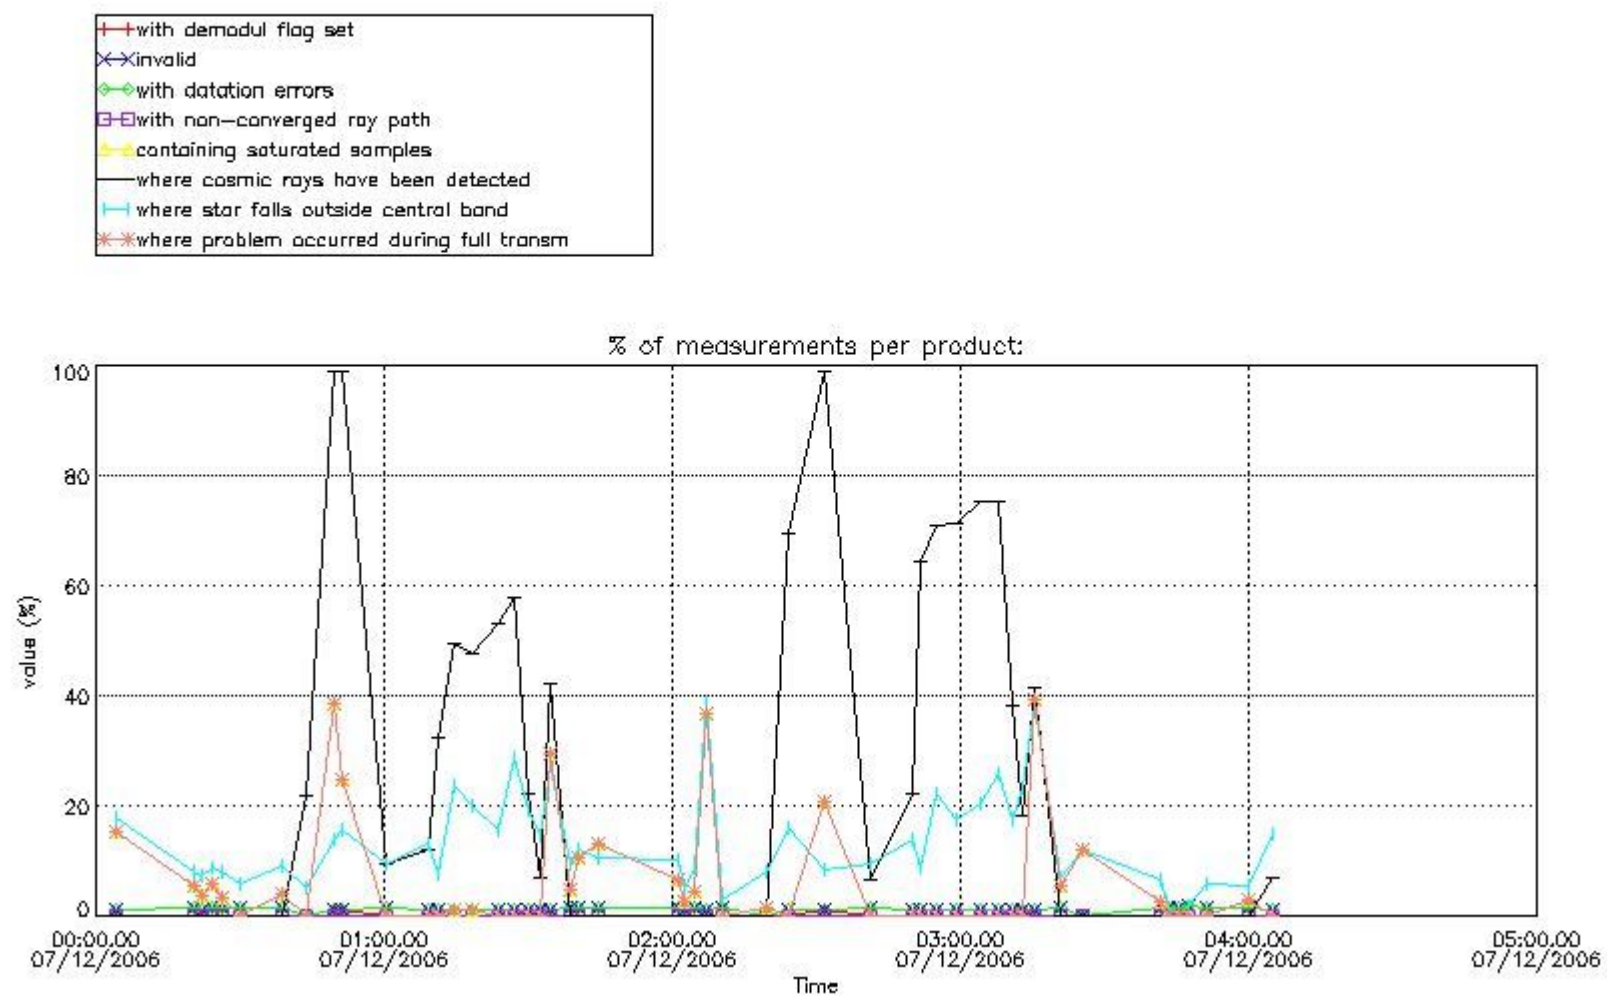

At least one measurement with demodulation flag set:	16.0000 %
Reference spectrum computed from DB:	0.00000 %
Reference spectrum with small number of measurements:	0.00000 %
SATU data not used:	0.00000 %

5.2 Plot quality information per product (time dependant)

5.3 Plot quality information per product (world map)