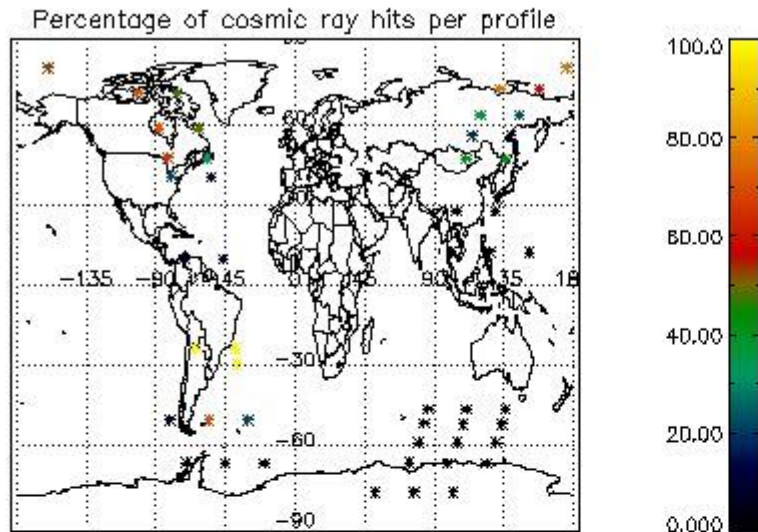

6. Statistics and plot of tangent altitude of the last measurement (DARK & BRIGHT products without errors)

6.1 Statistics on tangent altitude lost:

Statistics	DARK	BRIGHT	TWILIGHT
Mean:	16.661	18.815	NaN
St. deviation:	3.0775	5.1822	NaN
Maximum:	20.132	25.995	NaN
Minimum:	11.662	4.3904	NaN
Number of data:	13.000	29.000	NaN

6.2 Plot for DARK limb products