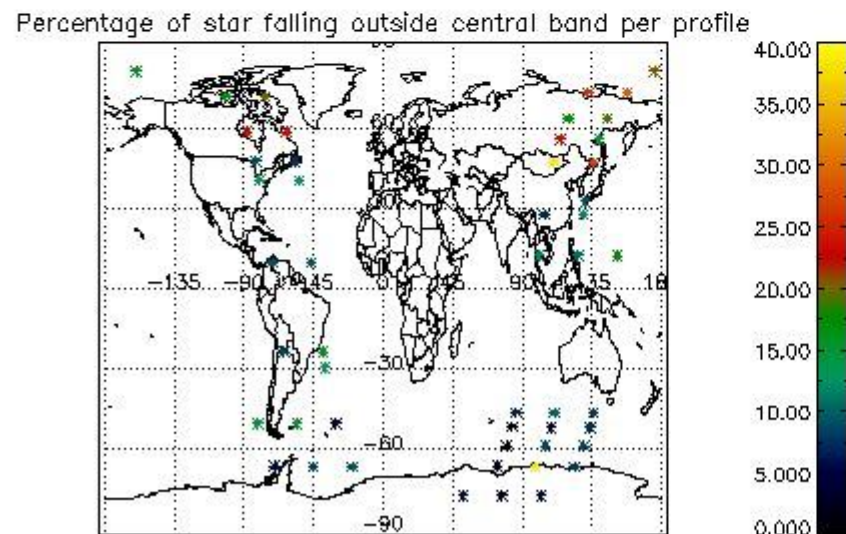

6. Statistics and plot of tangent altitude of the last measurement (DARK & BRIGHT products without errors)

6.1 Statistics on tangent altitude lost:

Statistics	DARK	BRIGHT	TWILIGHT
Mean:	16.661	18.815	NaN
St. deviation:	3.0775	5.1822	NaN
Maximum:	20.132	25.995	NaN
Minimum:	11.662	4.3904	NaN
Number of data:	13.000	29.000	NaN

6.2 Plot for DARK limb products