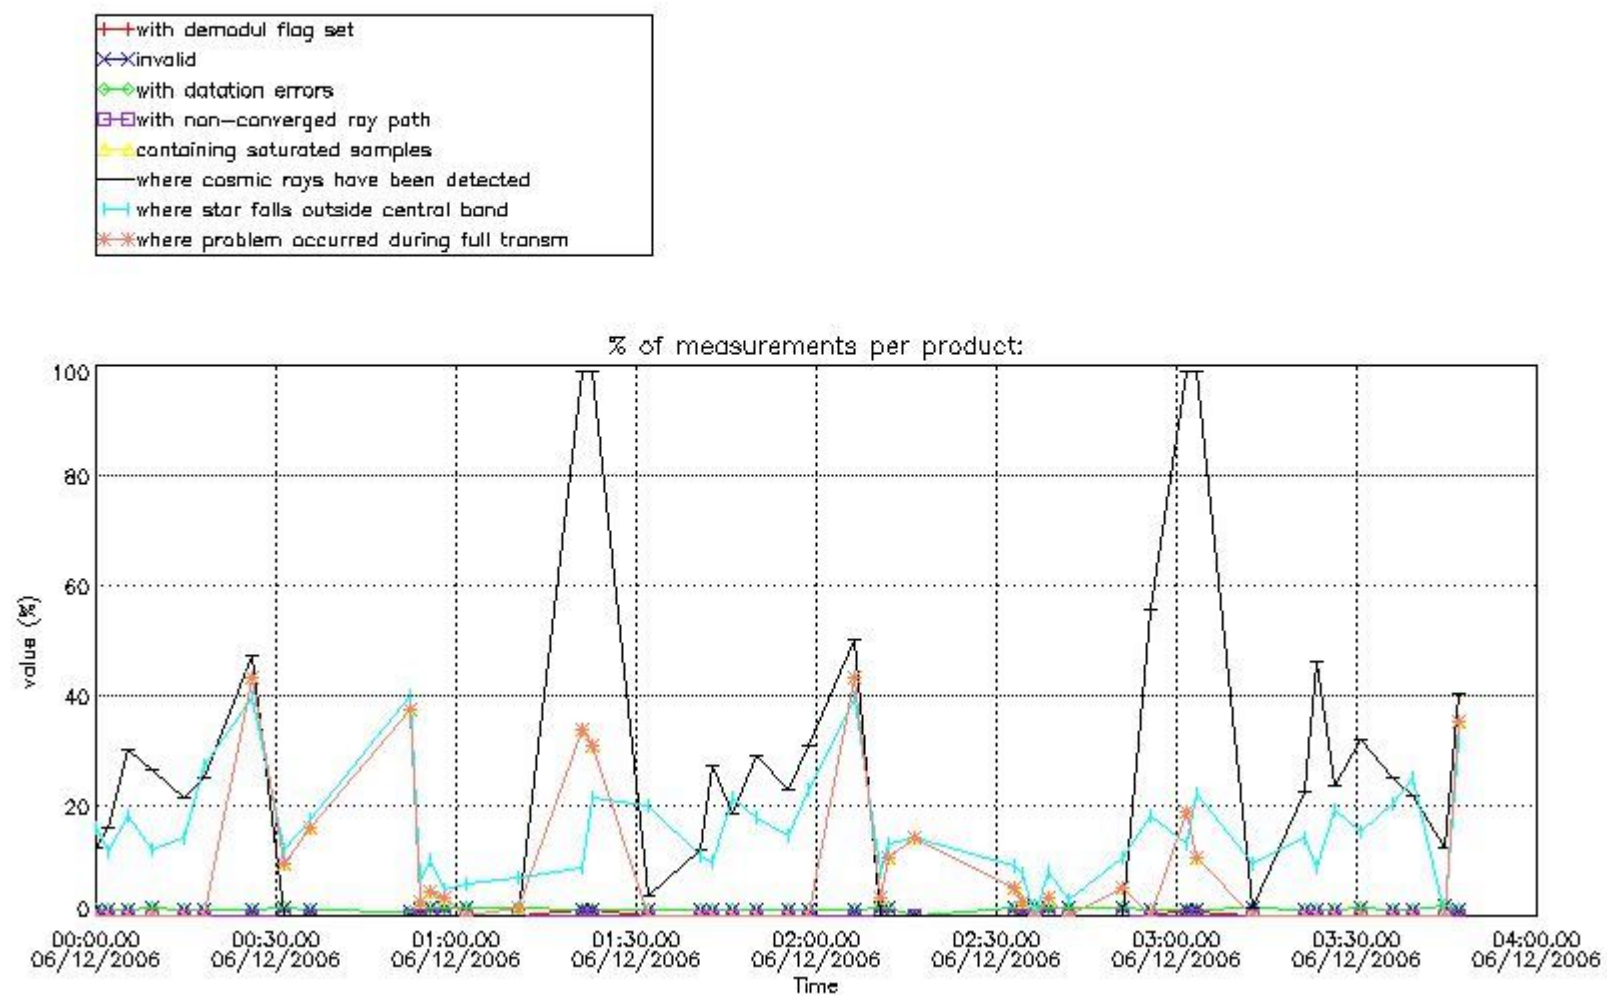

At least one measurement with demodulation flag set:	10.8696 %
Reference spectrum computed from DB:	0.00000 %
Reference spectrum with small number of measurements:	0.00000 %
SATU data not used:	0.00000 %

5.2 Plot quality information per product (time dependant)

5.3 Plot quality information per product (world map)