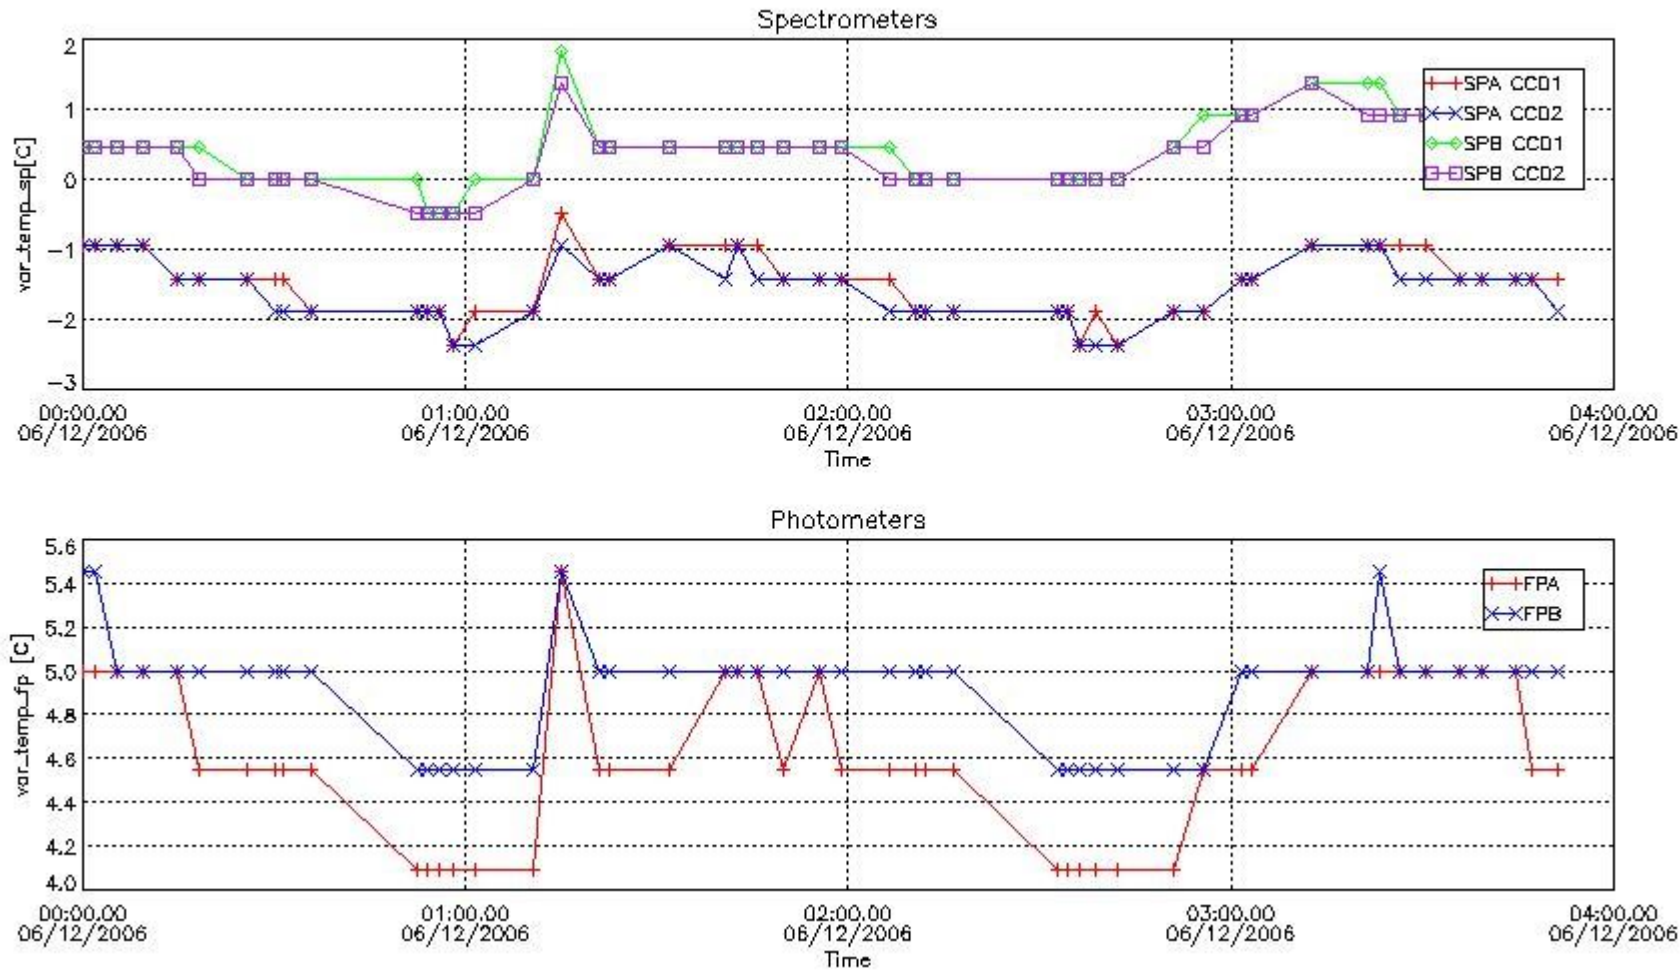

4. Overview of dark signal processing per product

The Dark Charge (DC) is a temperature-dependant signal added to the useful measurements and it is therefore subtracted from them during the processing. There are two phenomena that produce a continuous increase of the DC: the "hot pixels" (a pixel is "hot" when its DC exceeds by a significant amount its value measured on ground at the same temperature) and the "Random Telegraphic Signal" (abrupt change positive or negative of the CCD pixel signal, random in time, affecting only the DC part of the signal and not the photon generated signal).

In this section a list of products that did not use the Dark Sky Area (DSA) observation for the DC computation is given. It is also provided the mean DC plot per product for dark limb products with no error flag set.

4.1 All products used the DSA observation for the DC computation

4.2 Plot of mean dark charges per product: only products in DARK limb conditions without errors are used