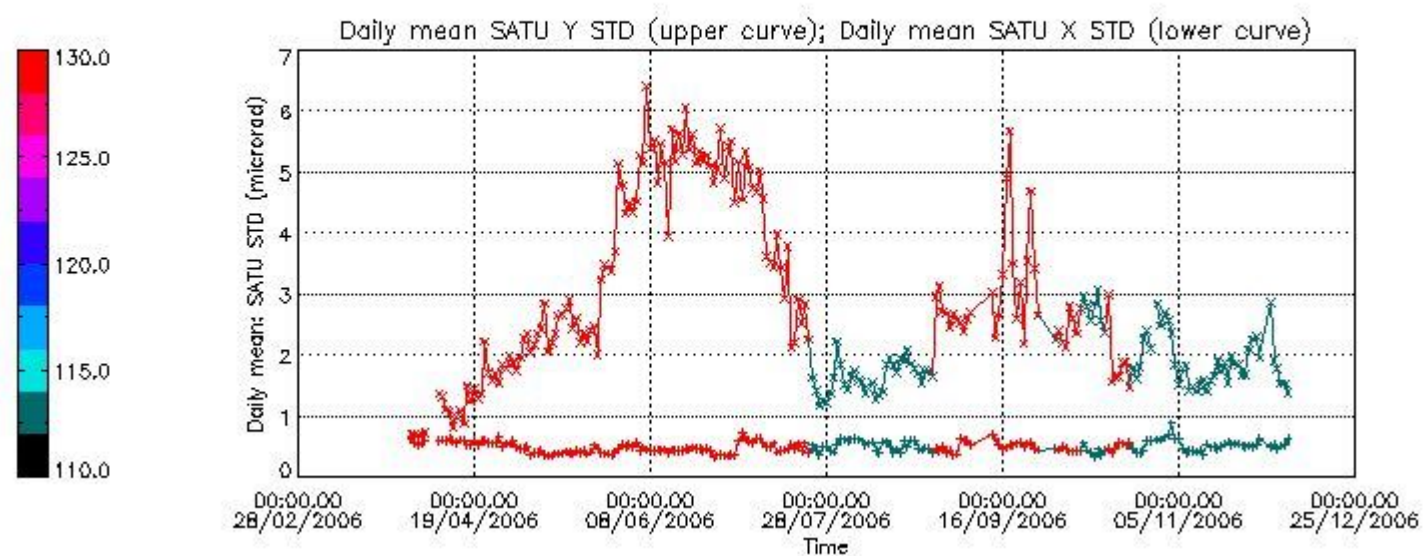

Number of data:	8450.0	8450.0	6850.0	6850.0

7.2.2 Trend of daily SATU NEA St. deviation since 1st April 2006 (dark limb)

The long term trend of the SATU 'X' and 'Y' standard deviations should be constant during the whole mission.

The colorbar represents the start tangent altitude (km) of the occultations.

Upper curve: STD of SATU Y axis

Lower curve: STD of SATU X axis

8. Auxiliary Data Files used for the production reported in section 2.4

The number reported in the third column indicates since which file (see list in section 2.4) the corresponding auxiliary file has been used. The fourth column is the date of those product files.

Type	Auxiliary Filename	Used since product	Used since product date
INST_PHYS_CHARACTERISTICS	GOM_INS_AXNIEC20050627_150713_20030716_120000_20100101_000000	1	06-DEC-2006 00:00:03
CALIBRATION_DATABASE	GOM_CAL_AXVIEC20061124_151026_20061122_000000_20100101_000000	1	06-DEC-2006 00:00:03
LEVEL-1B_PROC_CONFIG	GOM_PR1_AXNIEC20050627_151042_20020301_000000_20100101_000000	1	06-DEC-2006 00:00:03
STAR_CATALOGUE	GOM_CAT_AXVIEC20020121_161009_20020101_000000_20200101_000000	1	06-DEC-2006 00:00:03
STELLAR_SPECTRA_DATABANK	GOM_STS_AXNIEC20040308_103538_20020101_160000_20100101_000000	1	06-DEC-2006 00:00:03
ECMWF_FILE	AUX_ECF_AXNECM20061205_062438_20061205_210000_20061206_090000	1	06-DEC-2006 00:00:03
OPTIONAL_ECMWF_FILE	MISSING	1	06-DEC-2006 00:00:03
ORBIT_DATA_FILE	DOR_NAV_OPNPDE20061205_214950_000060572053_00317_24920_2310.N1	1	06-DEC-2006 00:00:03
ORBIT_DATA_FILE	DOR_NAV_OPNPDE20061205_233606_000054192053_00316_24919_2311.N1	17	06-DEC-2006 01:15:03
ORBIT_DATA_FILE	DOR_NAV_OPNPDE20061205_233606_000054192053_00318_24921_2311.N1	20	06-DEC-2006 01:31:58
ORBIT_DATA_FILE	DOR_NAV_OPNPDE20061206_011144_000041442053_00317_24920_2312.N1	31	06-DEC-2006 02:32:51
ORBIT_DATA_FILE	DOR_NAV_OPNPDE20061206_011144_000041442053_00319_24922_2312.N1	40	06-DEC-2006 03:12:35