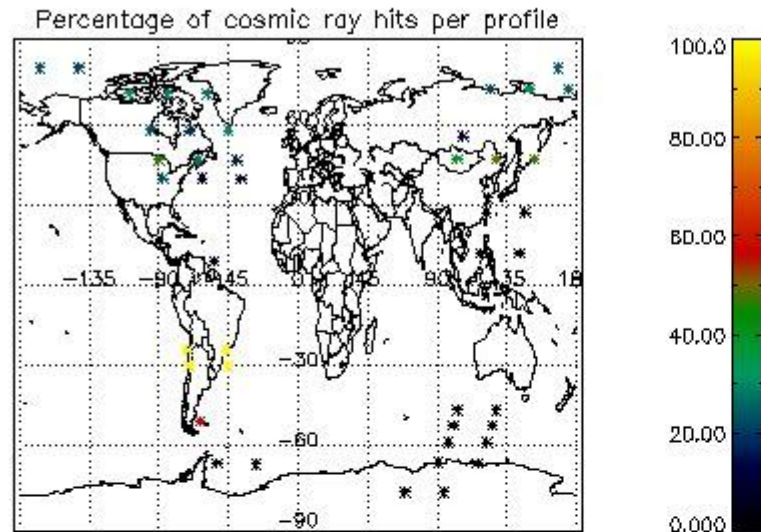

6. Statistics and plot of tangent altitude of the last measurement (DARK & BRIGHT products without errors)

6.1 Statistics on tangent altitude lost:

Statistics	DARK	BRIGHT	TWILIGHT
Mean:	16.216	16.881	NaN
St. deviation:	2.6104	6.6165	NaN
Maximum:	20.162	26.829	NaN
Minimum:	12.689	3.2982	NaN
Number of data:	18.000	21.000	NaN

6.2 Plot for DARK limb products