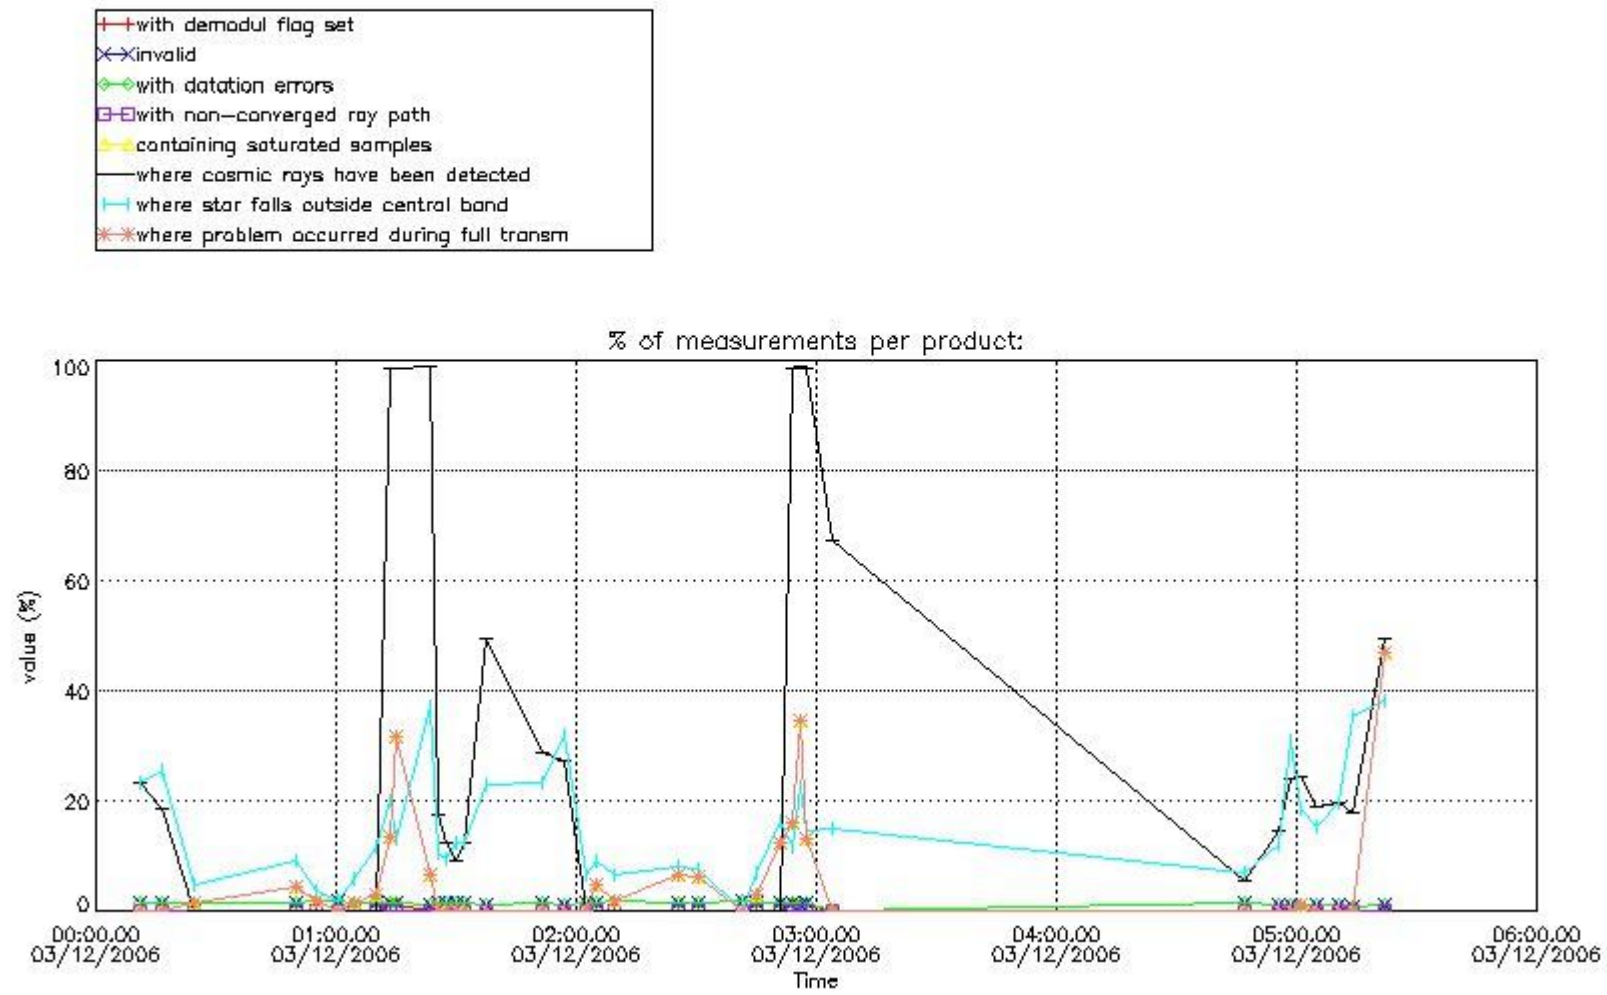

At least one measurement with demodulation flag set:	23.6842 %
Reference spectrum computed from DB:	0.00000 %
Reference spectrum with small number of measurements:	0.00000 %
SATU data not used:	0.00000 %

5.2 Plot quality information per product (time dependant)

5.3 Plot quality information per product (world map)