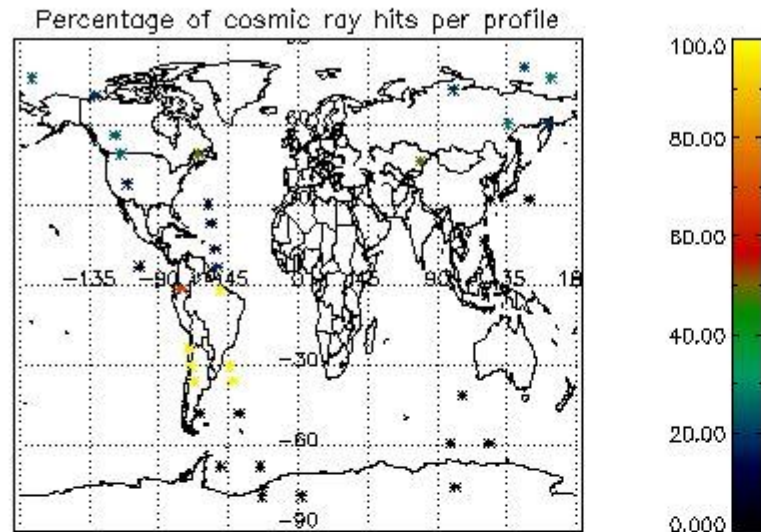

6. Statistics and plot of tangent altitude of the last measurement (DARK & BRIGHT products without errors)

6.1 Statistics on tangent altitude lost:

Statistics	DARK	BRIGHT	TWILIGHT
Mean:	15.354	19.682	NaN
St. deviation:	4.8390	5.0939	NaN
Maximum:	20.806	25.355	NaN
Minimum:	3.6376	4.7256	NaN
Number of data:	15.000	15.000	NaN

6.2 Plot for DARK limb products