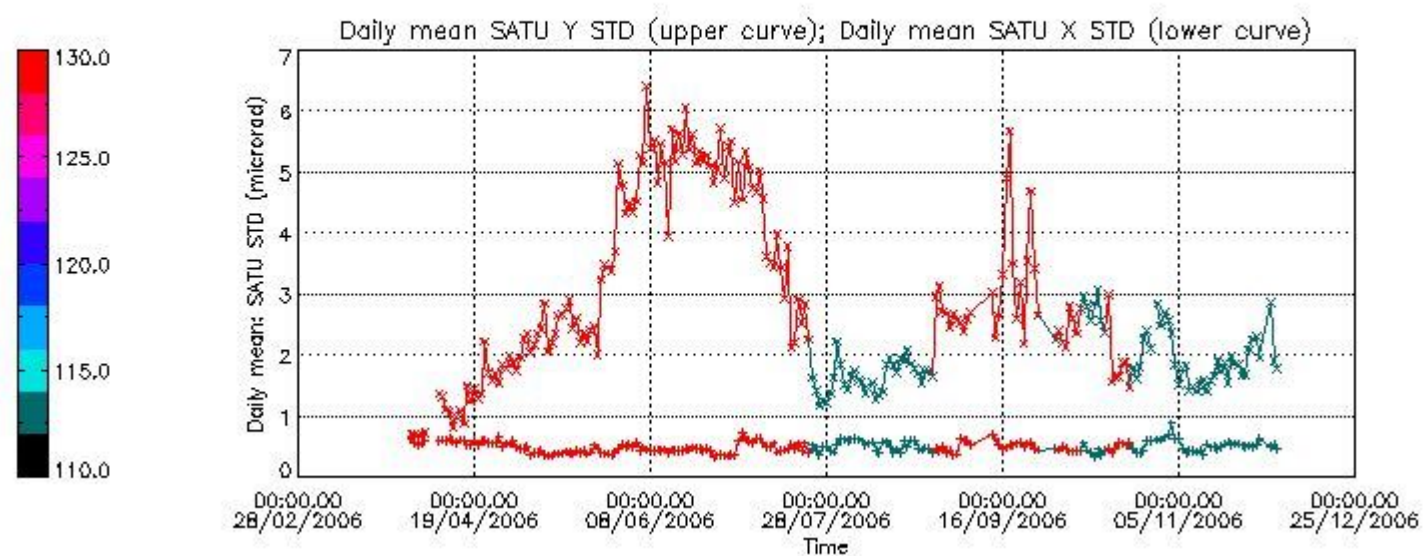

Number of data:	6000.0	6000.0	4250.0	4250.0

7.2.2 Trend of daily SATU NEA St. deviation since 1st April 2006 (dark limb)

The long term trend of the SATU 'X' and 'Y' standard deviations should be constant during the whole mission.

The colorbar represents the start tangent altitude (km) of the occultations.

Upper curve: STD of SATU Y axis

Lower curve: STD of SATU X axis

8. Auxiliary Data Files used for the production reported in section 2.4

The number reported in the third column indicates since which file (see list in section 2.4) the corresponding auxiliary file has been used. The fourth column is the date of those product files.

Type	Auxiliary Filename	Used since product	Used since product date
INST_PHYS_CHARACTERISTICS	GOM_INS_AXNIEC20050627_150713_20030716_120000_20100101_000000	1	03-DEC-2006 00:10:56
CALIBRATION_DATABASE	GOM_CAL_AXVIEC20061124_151026_20061122_000000_20100101_000000	1	03-DEC-2006 00:10:56
LEVEL-1B_PROC_CONFIG	GOM_PR1_AXNIEC20050627_151042_20020301_000000_20100101_000000	1	03-DEC-2006 00:10:56
STAR_CATALOGUE	GOM_CAT_AXVIEC20020121_161009_20020101_000000_20200101_000000	1	03-DEC-2006 00:10:56
STELLAR_SPECTRA_DATABANK	GOM_STS_AXNIEC20040308_103538_20020101_160000_20100101_000000	1	03-DEC-2006 00:10:56
ECMWF_FILE	AUX_ECF_AXNECM20061202_061940_20061202_210000_20061203_090000	1	03-DEC-2006 00:10:56
ECMWF_FILE	AUX_ECF_AXNECM20061202_181901_20061203_030000_20061203_150000	42	03-DEC-2006 04:46:52
OPTIONAL_ECMWF_FILE	MISSING	1	03-DEC-2006 00:10:56
ORBIT_DATA_FILE	DOR_NAV_OPNPDE20061202_214455_000060572053_00274_24877_2288.N1	1	03-DEC-2006 00:10:56
ORBIT_DATA_FILE	DOR_NAV_OPNPDE20061202_233111_000054192053_00273_24876_2289.N1	15	03-DEC-2006 01:10:12
ORBIT_DATA_FILE	DOR_NAV_OPNPDE20061202_233111_000054192053_00275_24878_2289.N1	19	03-DEC-2006 01:25:38
ORBIT_DATA_FILE	DOR_NAV_OPNPDE20061203_010649_000041442053_00274_24877_2291.N1	32	03-DEC-2006 02:25:32
ORBIT_DATA_FILE	DOR_NAV_OPNPDE20061203_040209_000057382053_00276_24879_2293.N1	42	03-DEC-2006 04:46:52