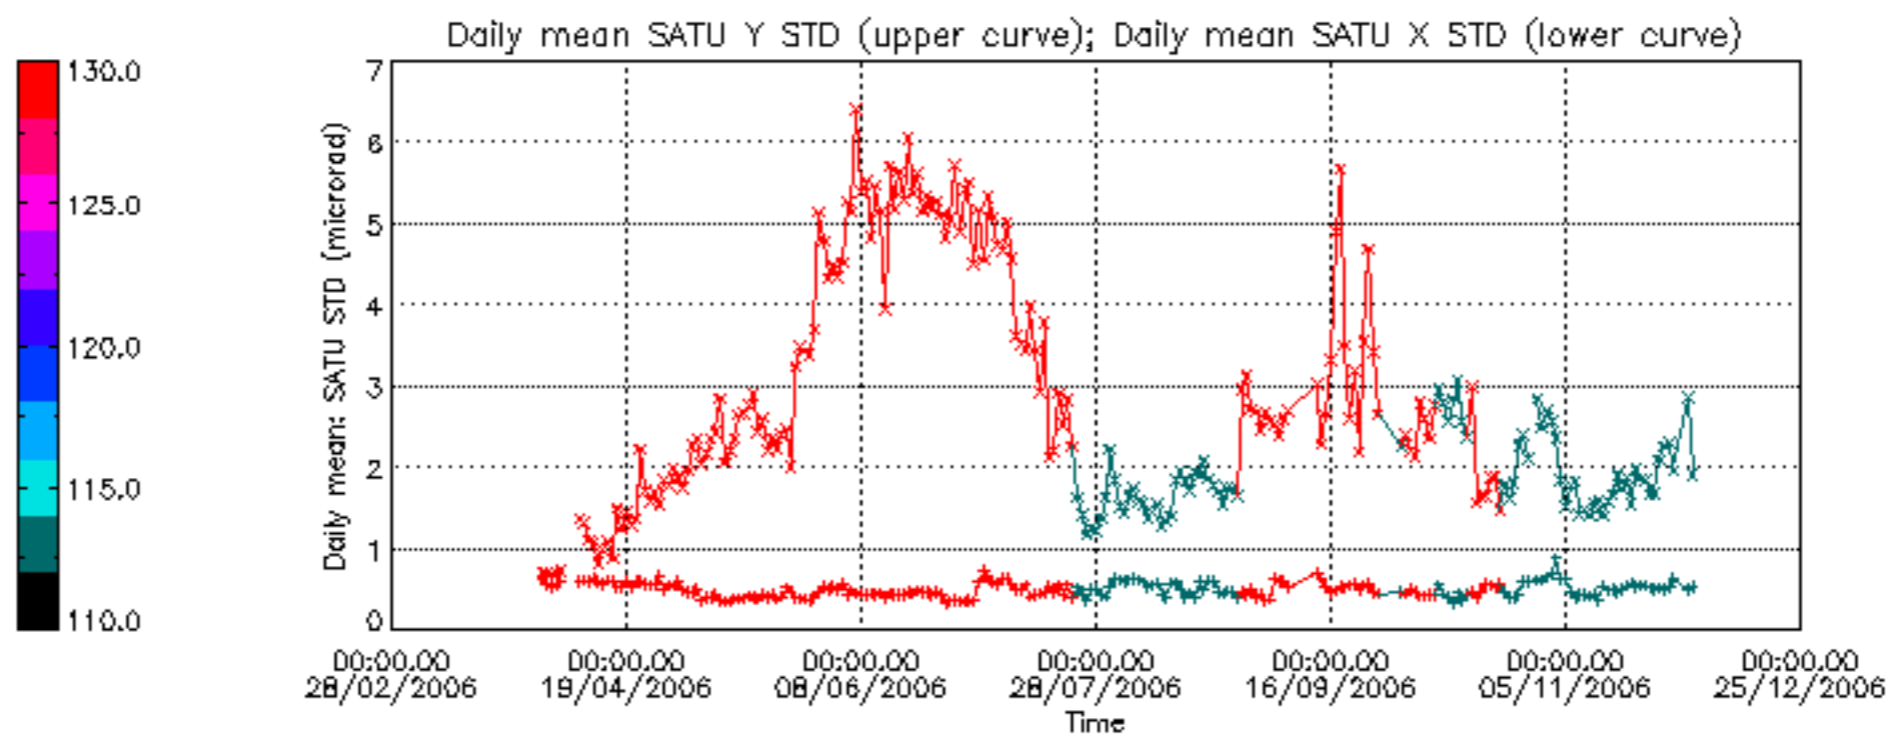

Tangent altitude at which the star is lost

Tangent altitude at which the star is lost

/nas3/ENVISAT/GOMOS/GOM\_NL\_\_0P/GOM\_NL\_\_0PNPDE20061201\_003559\_000055262053\_00245\_24848\_2533.N1

1; -622.8; 01-DEC-2006 00:35:59; Dark ; 40.0; 163; 7Del Crv ; 2.94; 11000;occ; 80; 0;24848  
 2; -525.2; 01-DEC-2006 00:37:37; Dark ; 41.5; 106; 9Bet Crv ; 2.65; 5600;occ; 83; 0;24848  
 3; -405.0; 01-DEC-2006 00:39:37; Dark ; 33.5; 123; Iot Cen ; 2.75; 10200;occ; 67; 0;24848  
 4; -139.2; 01-DEC-2006 00:44:03; Dark ; 59.5; 0; ; 0.00; 0;occ; 119; 0;24848  
 5; -35.9; 01-DEC-2006 00:45:46; Dark ; 37.0; 26; Gam Cru ; 1.62; 2900;occ; 74; 0;24848  
 6; 95.8; 01-DEC-2006 00:47:58; Dark ; 37.5; 113; Mu Vel ; 2.69; 5000;occ; 75; 0;24849  
 7; 213.6; 01-DEC-2006 00:49:55; Dark ; 30.5; 124; The Car ; 2.76; 30000;occ; 61; 0;24849  
 8; 380.6; 01-DEC-2006 00:52:42; Dark ; 32.0; 29; Bet Car ; 1.67; 10200;occ; 64; 0;24849  
 9; 493.8; 01-DEC-2006 00:54:36; Dark ; 36.0; 41; Eps Car ; 1.86; 4100;occ; 72; 0;24849  
 10; 815.6; 01-DEC-2006 00:59:57; Dark ; 41.0; 2; Alp Car ; -0.74; 7000;occ; 82; 0;24849  
 11; 1669.1; 01-DEC-2006 01:14:11; Dark ; 40.5; 165; 34Gam Eri ; 2.95; 3200;occ; 81; 0;24849  
 12; 1990.0; 01-DEC-2006 01:19:32; Dark ; 38.5; 94; 92Alp Cet ; 2.53; 3100;occ; 77; 0;24849  
 13; 2339.0; 01-DEC-2006 01:25:21; Bright; 31.5; 146; 25Eta Tau ; 2.87; 15200;occ; 63; 0;24849  
 14; 2481.3; 01-DEC-2006 01:27:43; Bright; 33.0; 150; 44Zet Per ; 2.89; 28000;occ; 66; 0;24849  
 15; 2615.1; 01-DEC-2006 01:29:57; Bright; 30.5; 79; 26Bet Per ; 2.31; 13100;occ; 61; 0;24849  
 16; 2748.4; 01-DEC-2006 01:32:10; Bright; 30.0; 175; 39Del Per ; 3.01; 19400;occ; 60; 0;24849  
 17; 2827.8; 01-DEC-2006 01:33:30; Bright; 29.0; 160; 23Gam Per ; 2.93; 4700;occ; 58; 0;24849  
 18; 3431.7; 01-DEC-2006 01:43:33; Bright; 30.5; 49; 1Alp UMi ; 1.99; 6300;occ; 61; 0;24849  
 19; 3711.4; 01-DEC-2006 01:48:13; Bright; 31.0; 60; 7Bet UMi ; 2.08; 3950;occ; 62; 0;24849  
 20; 4025.1; 01-DEC-2006 01:53:27; Bright; 33.0; 32; 77Eps UMa ; 1.76; 11000;occ; 66; 0;24849  
 21; 4148.5; 01-DEC-2006 01:55:30; Bright; 29.0; 39; 85Eta UMa ; 1.85; 24000;occ; 58; 0;24849  
 22; 4322.5; 01-DEC-2006 01:58:24; Bright; 28.0; 180; 27Gam Boo ; 3.04; 8000;occ; 56; 0;24849  
 23; 4654.4; 01-DEC-2006 02:03:56; Bright; 28.5; 3; 16Alp Boo ; -0.05; 4250;occ; 57; 0;24849  
 24; 4869.3; 01-DEC-2006 02:07:31; Bright; 34.5; 138; 47Eps Vir ; 2.83; 4700;occ; 69; 0;24849