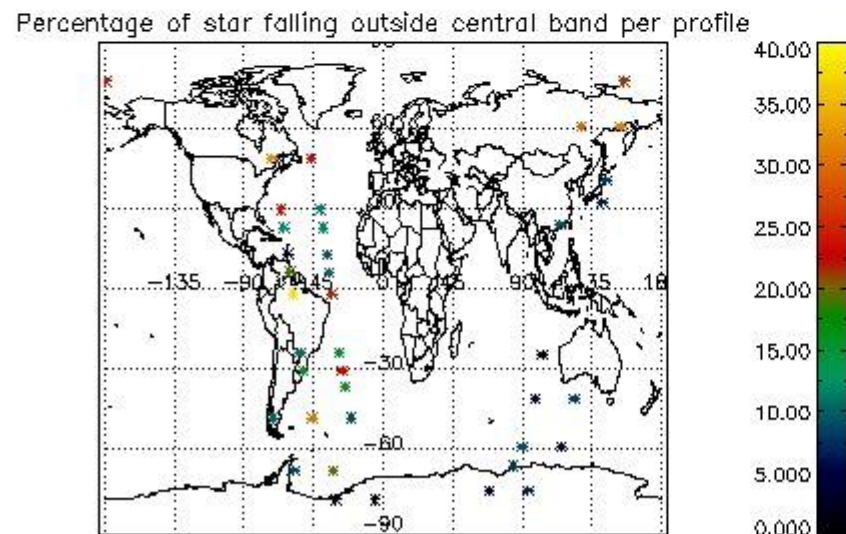

6. Statistics and plot of tangent altitude of the last measurement (DARK & BRIGHT products without errors)

6.1 Statistics on tangent altitude lost:

Statistics	DARK	BRIGHT	TWILIGHT
Mean:	15.249	20.169	13.393
St. deviation:	5.2232	4.5959	1.7144
Maximum:	22.166	27.165	14.605
Minimum:	3.5788	7.4004	12.181
Number of data:	14.000	18.000	2.0000

6.2 Plot for DARK limb products