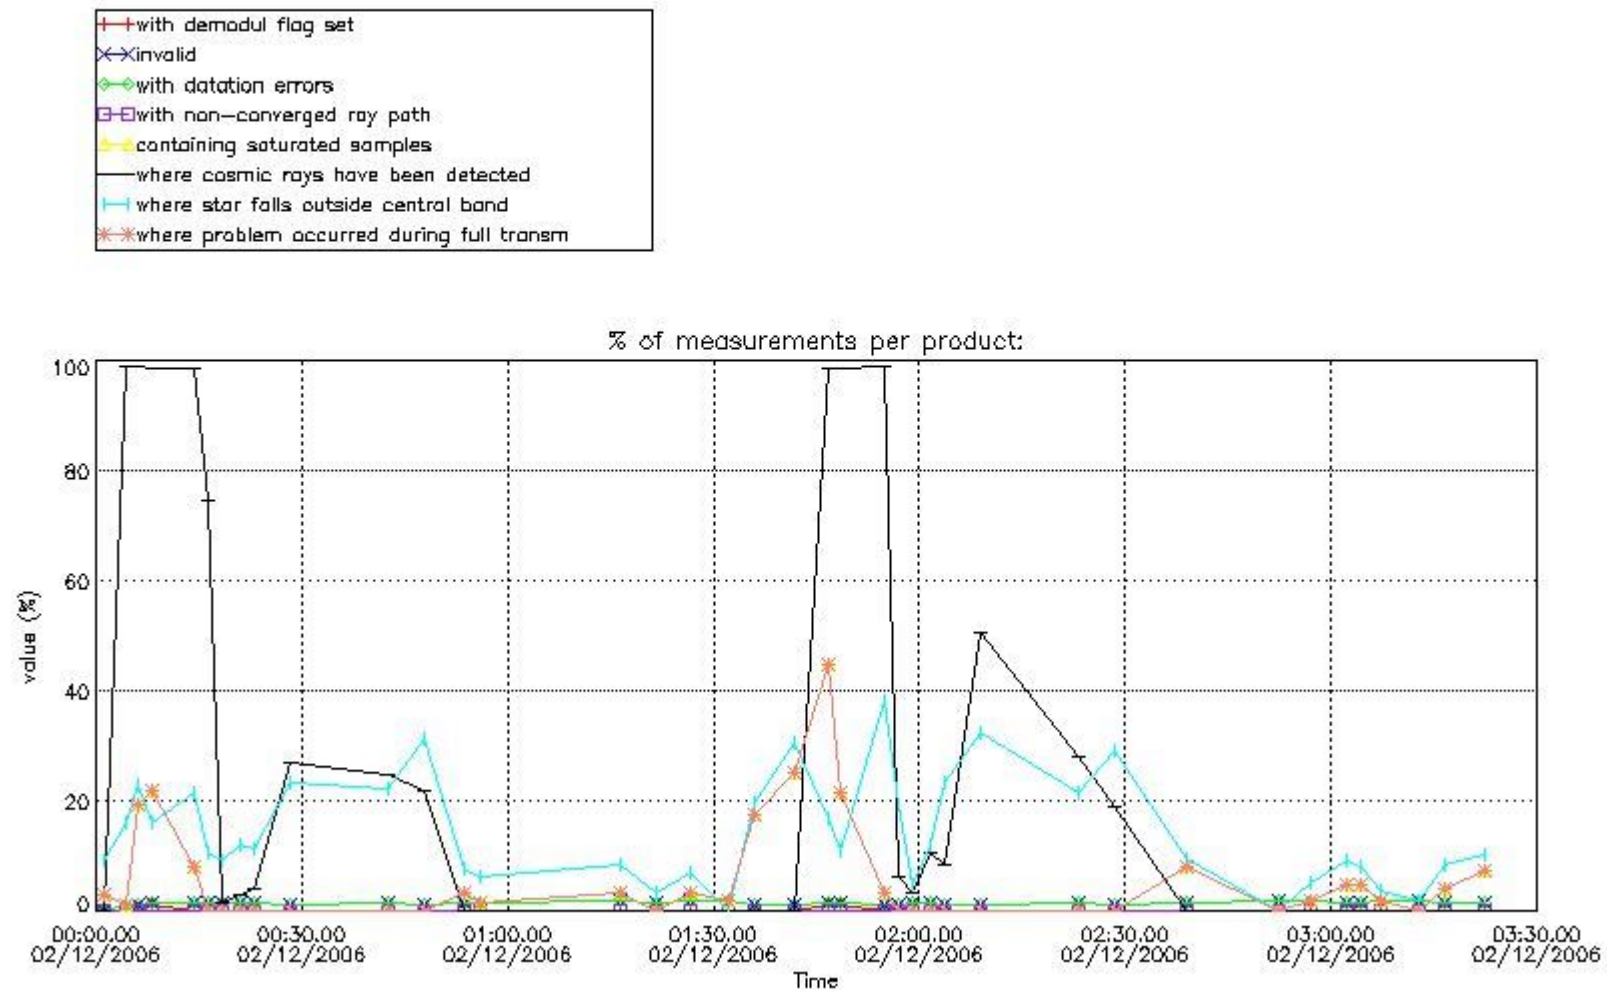

At least one measurement with demodulation flag set:	23.0769 %
Reference spectrum computed from DB:	0.00000 %
Reference spectrum with small number of measurements:	0.00000 %
SATU data not used:	0.00000 %

5.2 Plot quality information per product (time dependant)

5.3 Plot quality information per product (world map)