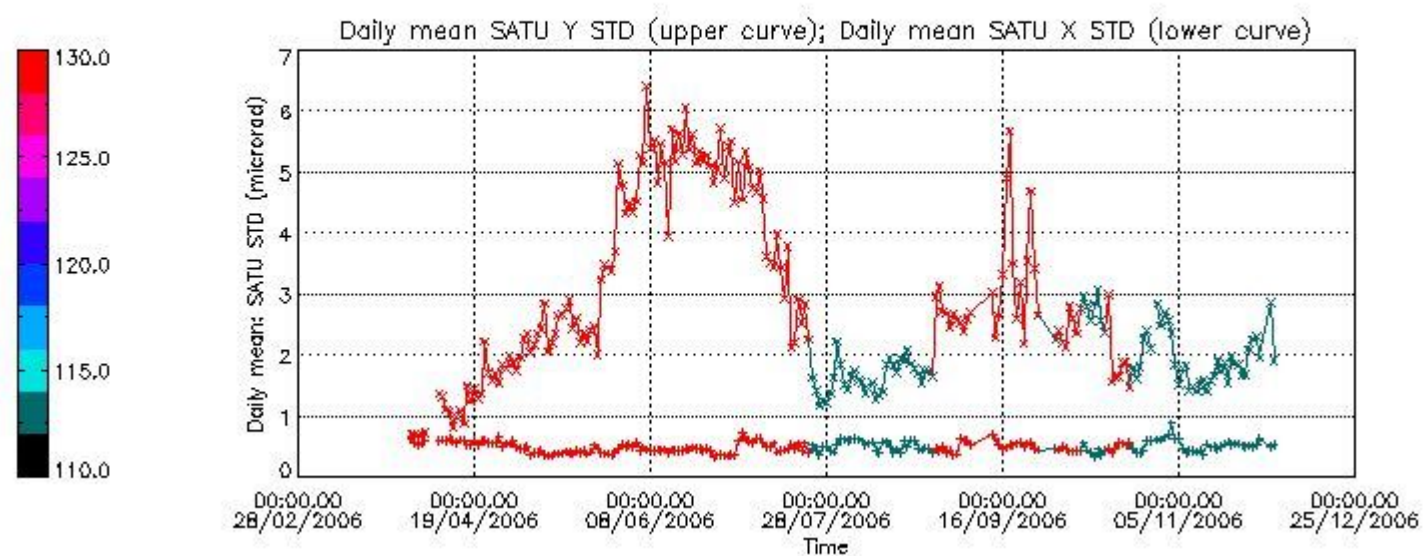

Number of data:	5250.0	5250.0	5200.0	5200.0

7.2.2 Trend of daily SATU NEA St. deviation since 1st April 2006 (dark limb)

The long term trend of the SATU 'X' and 'Y' standard deviations should be constant during the whole mission.

The colorbar represents the start tangent altitude (km) of the occultations.

Upper curve: STD of SATU Y axis
Lower curve: STD of SATU X axis

8. Auxiliary Data Files used for the production reported in section 2.4

The number reported in the third column indicates since which file (see list in section 2.4) the corresponding auxiliary file has been used. The fourth column is the date of those product files.

Type	Auxiliary Filename	Used since product	Used since product date
INST_PHYS_CHARACTERISTICS	GOM_INS_AXNIEC20050627_150713_20030716_120000_20100101_000000	1	02-DEC-2006 00:01:06
CALIBRATION_DATABASE	GOM_CAL_AXVIEC20061124_151026_20061122_000000_20100101_000000	1	02-DEC-2006 00:01:06
LEVEL-1B_PROC_CONFIG	GOM_PR1_AXNIEC20050627_151042_20020301_000000_20100101_000000	1	02-DEC-2006 00:01:06
STAR_CATALOGUE	GOM_CAT_AXVIEC20020121_161009_20020101_000000_20200101_000000	1	02-DEC-2006 00:01:06
STELLAR_SPECTRA_DATABANK	GOM_STS_AXNIEC20040308_103538_20020101_160000_20100101_000000	1	02-DEC-2006 00:01:06
ECMWF_FILE	AUX_ECF_AXNECM20061201_083950_20061201_210000_20061202_090000	1	02-DEC-2006 00:01:06
OPTIONAL_ECMWF_FILE	MISSING	1	02-DEC-2006 00:01:06
ORBIT_DATA_FILE	DOR_NAV_OPNPDE20061201_210752_000041442053_00259_24862_2281.N1	1	02-DEC-2006 00:01:06
ORBIT_DATA_FILE	DOR_NAV_OPNPDE20061201_221656_000057382053_00258_24861_2282.N1	2	02-DEC-2006 00:04:28
ORBIT_DATA_FILE	DOR_NAV_OPNPDE20061201_221656_000057382053_00260_24863_2282.N1	6	02-DEC-2006 00:16:27
ORBIT_DATA_FILE	DOR_NAV_OPNPDE20061201_235753_000057382053_00259_24862_2283.N1	25	02-DEC-2006 01:41:43
ORBIT_DATA_FILE	DOR_NAV_OPNPDE20061201_235753_000057382053_00261_24864_2283.N1	29	02-DEC-2006 01:57:04
ORBIT_DATA_FILE	DOR_NAV_OPNPDE20061202_013850_000038252053_00260_24863_2284.N1	41	02-DEC-2006 02:52:28