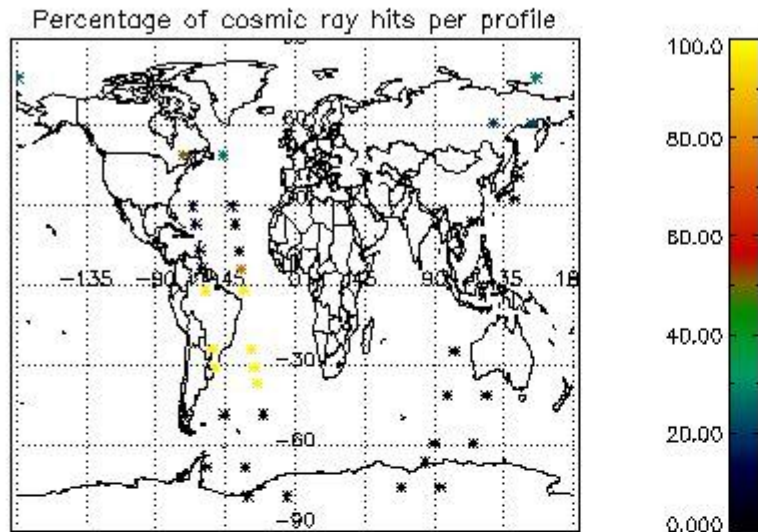

6. Statistics and plot of tangent altitude of the last measurement (DARK & BRIGHT products without errors)

6.1 Statistics on tangent altitude lost:

Statistics	DARK	BRIGHT	TWILIGHT
Mean:	15.249	20.169	13.393
St. deviation:	5.2232	4.5959	1.7144
Maximum:	22.166	27.165	14.605
Minimum:	3.5788	7.4004	12.181
Number of data:	14.000	18.000	2.0000

6.2 Plot for DARK limb products