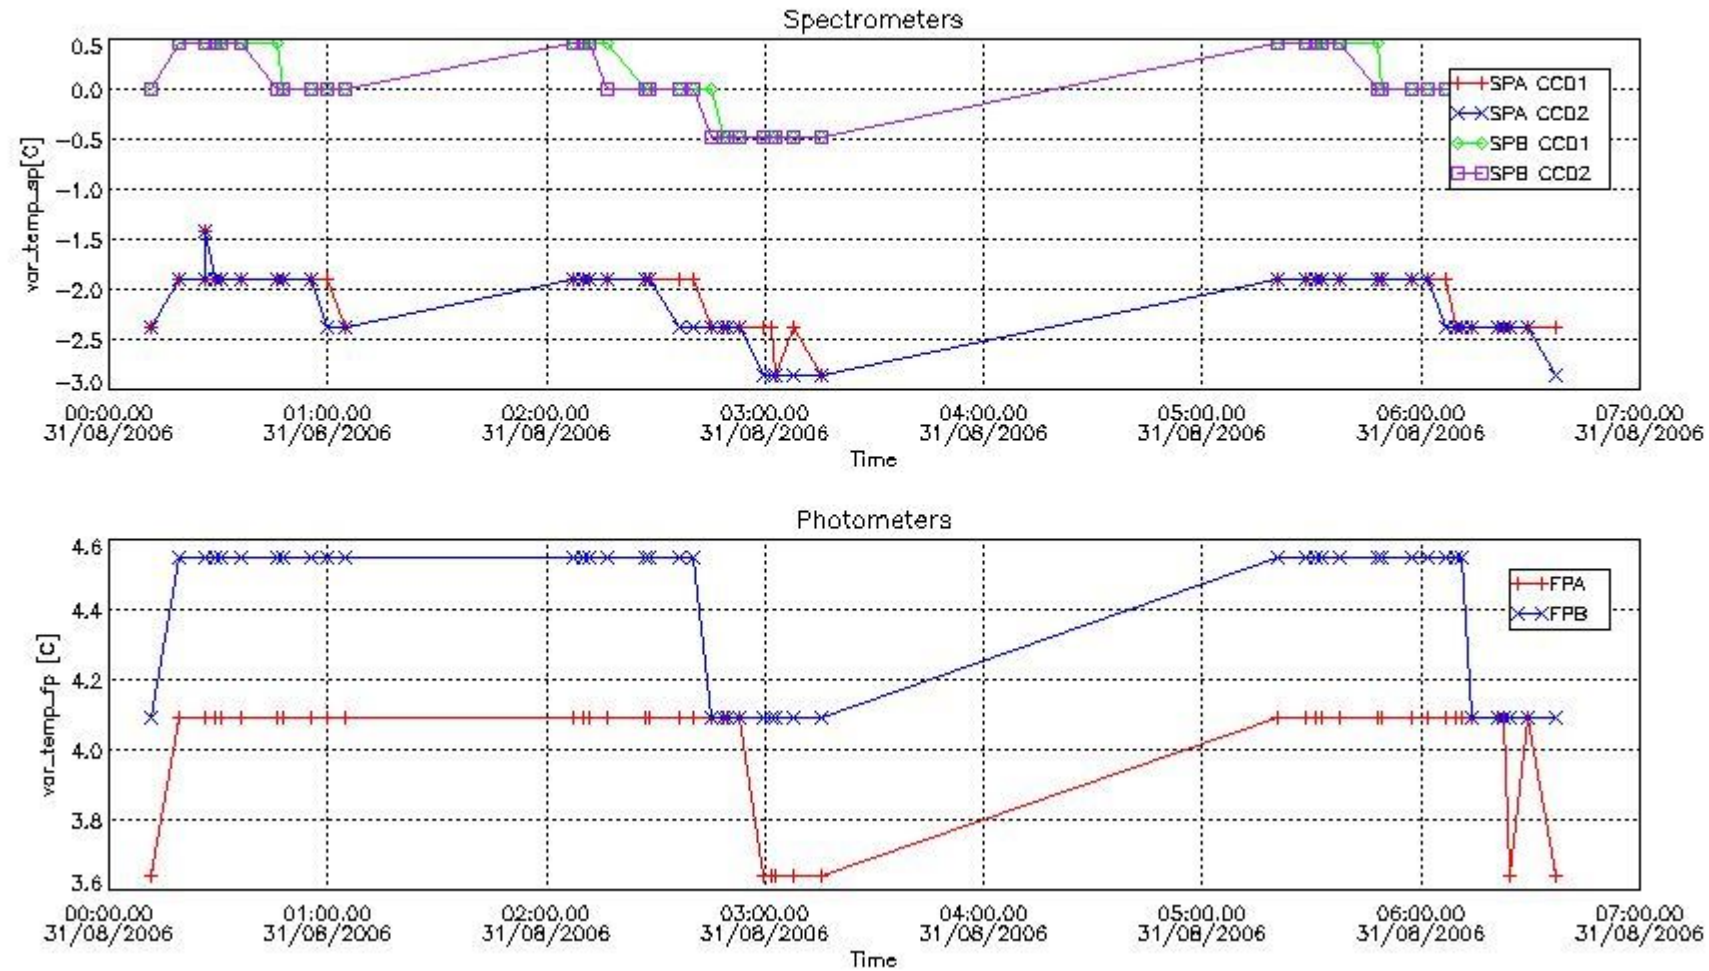

43	GOM_TRA_1PNPDE20060831_062057_000000352050_00435_23535_1146.N1	31-AUG-2006 06:20:57	Bright	35.000	92	53Eps Cyg	2.5000	4500.0	70	23535	No
44	GOM_TRA_1PNPDE20060831_062249_000000372050_00435_23535_1147.N1	31-AUG-2006 06:22:49	Bright	36.500	66	37Gam Cyg	2.2080	5900.0	73	23535	No
45	GOM_TRA_1PNPDE20060831_062408_000000392050_00435_23535_1148.N1	31-AUG-2006 06:24:08	Bright	38.500	19	50Alp Cyg	1.2460	10500.	77	23535	No
46	GOM_TRA_1PNPDE20060831_062908_000000372050_00435_23535_1149.N1	31-AUG-2006 06:29:08	Bright	36.500	89	5Alp Cep	2.4510	8000.0	73	23535	No
47	GOM_TRA_1PNPDE20060831_063645_000000362050_00435_23535_1150.N1	31-AUG-2006 06:36:45	Bright	35.500	49	1Alp UMi	1.9900	6300.0	71	23535	No

3. Plot of GOMOS spectrometers and photometers temperatures from level 1b data

4. Overview of dark signal processing per product

The Dark Charge (DC) is a temperature-dependant signal added to the useful measurements and it is therefore subtracted from them during the processing. There are two phenomena that produce a continuous increase of the DC: the "hot pixels" (a pixel is "hot" when its DC exceeds by a significant amount its value measured on ground at the same temperature) and the "Random Telegraphic Signal" (abrupt change positive or negative of the CCD pixel signal, random in time, affecting only the DC part of the signal and not the photon generated signal).

In this section a list of products that did not use the Dark Sky Area (DSA) observation for the DC computation is given. It is also provided the mean DC plot per product for dark limb products with no error flag set.

4.1 All products used the DSA observation for the DC computation

4.2 Plot of mean dark charges per product: only products in DARK limb conditions without errors are used