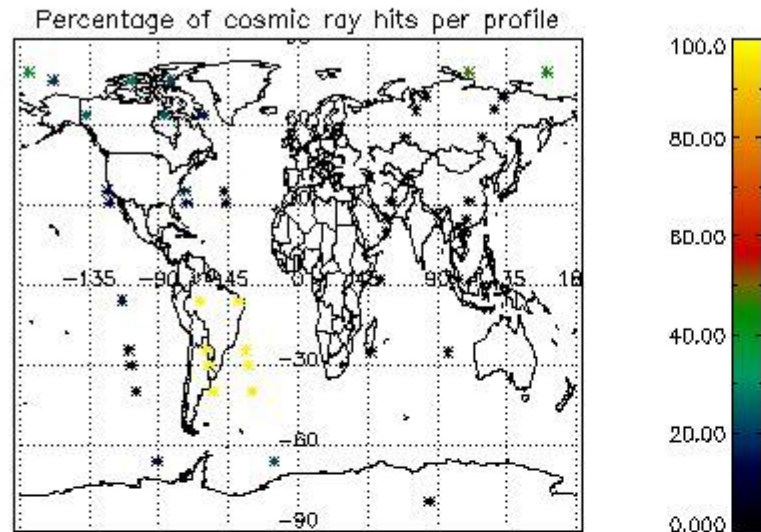

6. Statistics and plot of tangent altitude of the last measurement (DARK & BRIGHT products without errors)

6.1 Statistics on tangent altitude lost:

Statistics	DARK	BRIGHT	TWILIGHT
Mean:	12.189	18.180	8.3068
St. deviation:	5.3990	4.7228	2.1951
Maximum:	22.698	27.989	9.8590
Minimum:	3.1713	4.4013	6.7547
Number of data:	18.000	20.000	2.0000

6.2 Plot for DARK limb products