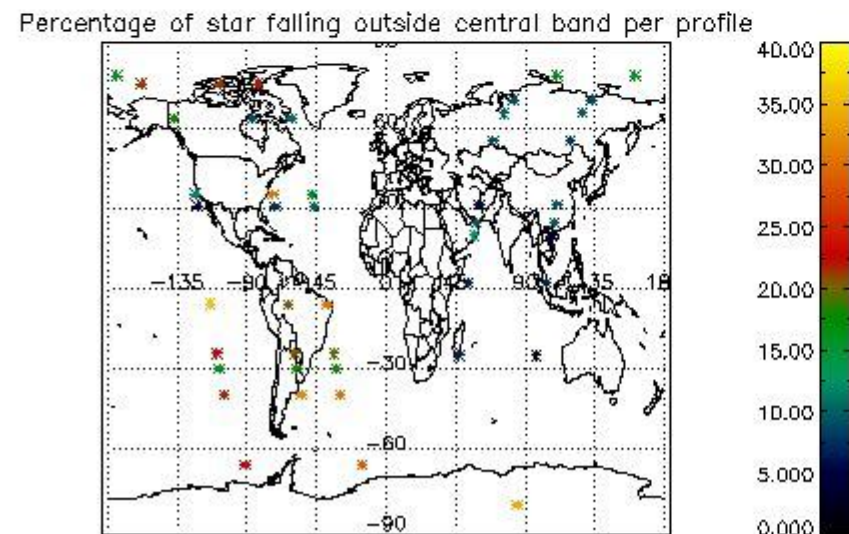

6. Statistics and plot of tangent altitude of the last measurement (DARK & BRIGHT products without errors)

6.1 Statistics on tangent altitude lost:

Statistics	DARK	BRIGHT	TWILIGHT
Mean:	12.189	18.180	8.3068
St. deviation:	5.3990	4.7228	2.1951
Maximum:	22.698	27.989	9.8590
Minimum:	3.1713	4.4013	6.7547
Number of data:	18.000	20.000	2.0000

6.2 Plot for DARK limb products