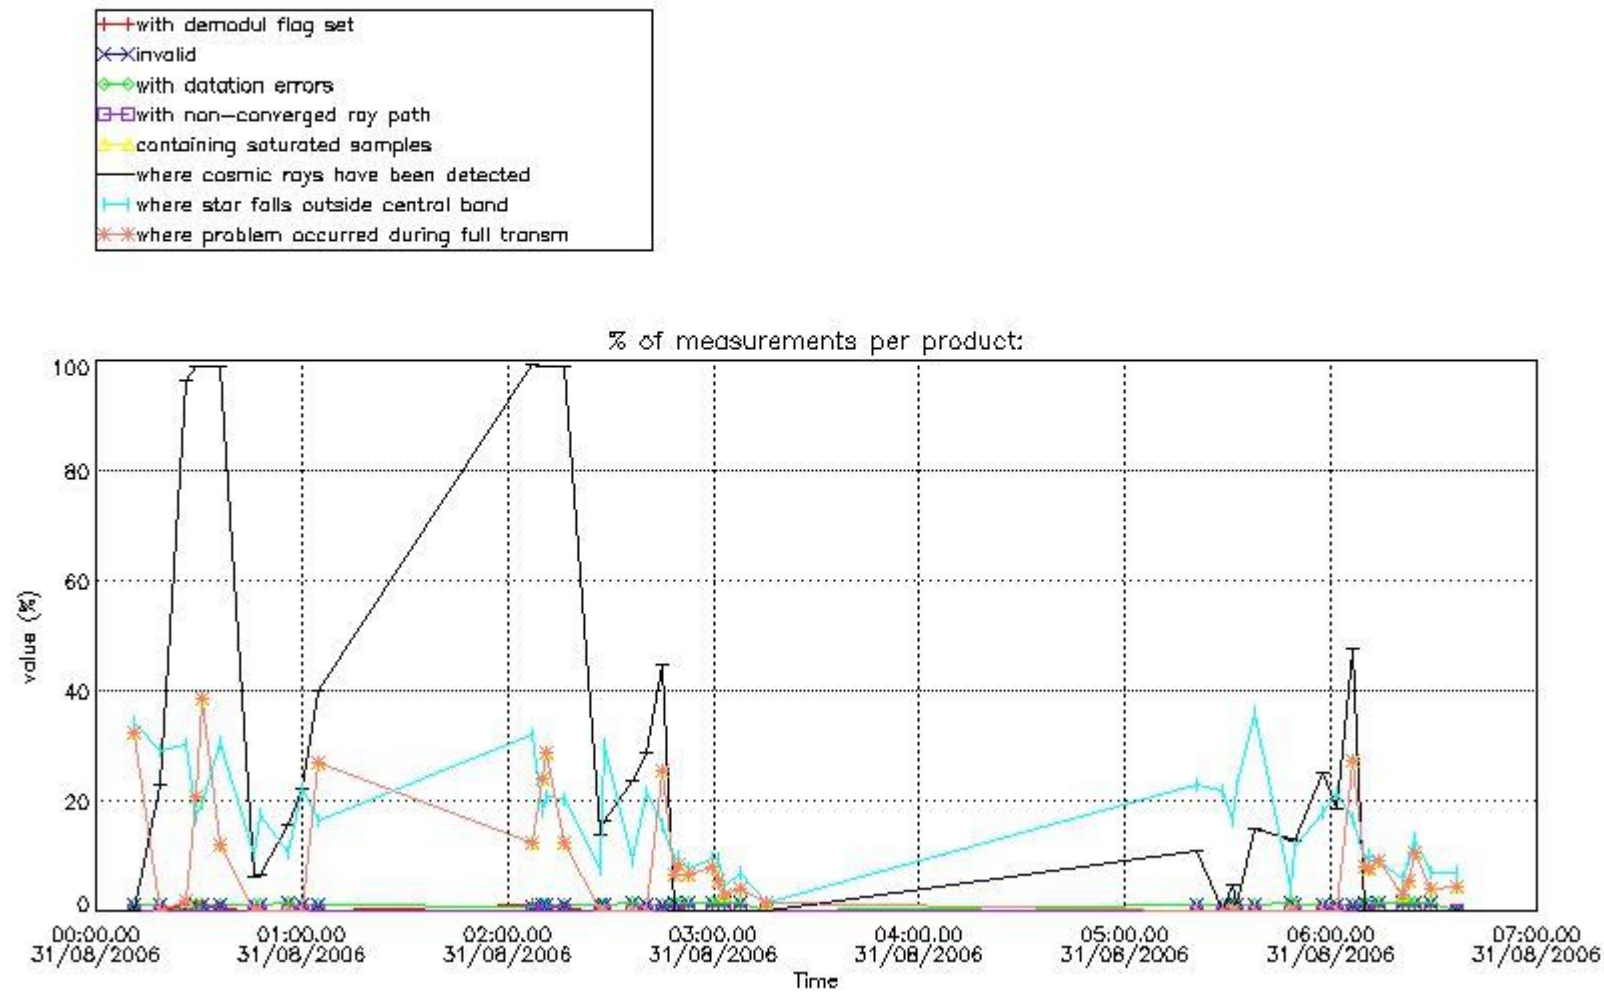

At least one measurement with demodulation flag set:	17.3913 %
Reference spectrum computed from DB:	0.00000 %
Reference spectrum with small number of measurements:	0.00000 %
SATU data not used:	0.00000 %

5.2 Plot quality information per product (time dependant)

5.3 Plot quality information per product (world map)