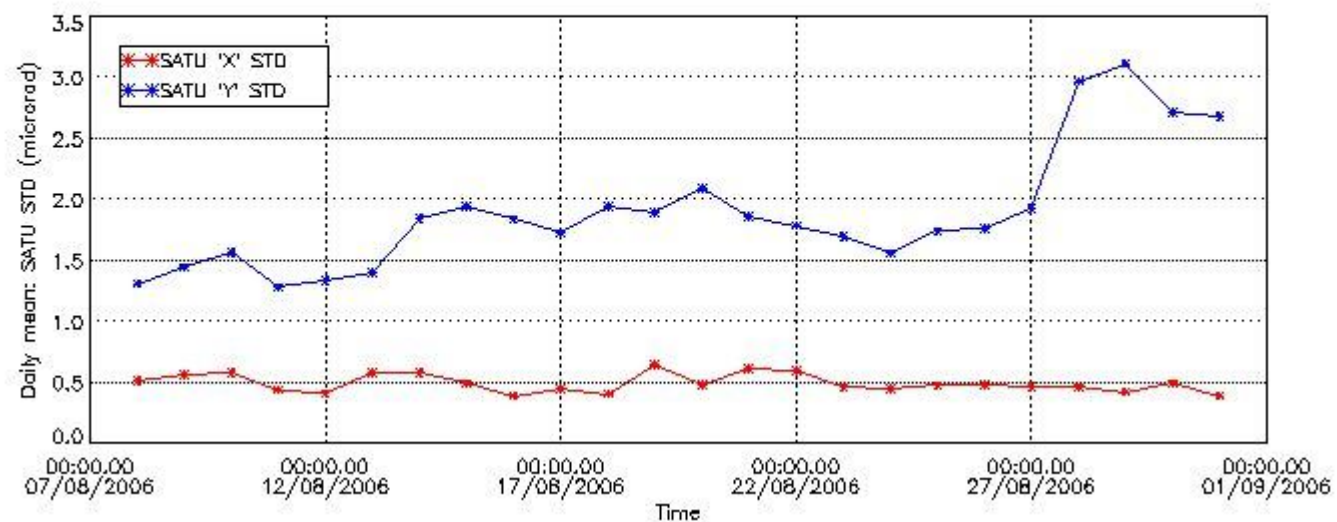

Number of data:	17100.	17100.	16850.	16850.

7.2.2 Trend of daily SATU NEA St. deviation during the last two months (dark limb)

The long term trend of the SATU 'X' and 'Y' standard deviations should be constant during the whole mission.

8. Auxiliary Data Files used for the production reported in section 2.2

The number reported in the third column indicates since which file (see list in section 2.2) the corresponding auxiliary file has been used. The fourth column is the date of those product files.

Type	Auxiliary Filename	Used since product	Used since product date
INST_PHYS_CHARACTERISTICS	GOM_INS_AXNIEC20050627_150713_20030716_120000_20100101_000000	1	31-AUG-2006 00:11:17
CALIBRATION_DATABASE	GOM_CAL_AXVIEC20060825_091604_20060823_000000_20100101_000000	1	31-AUG-2006 00:11:17
LEVEL-1B_PROC_CONFIG	GOM_PR1_AXNIEC20050627_151042_20020301_000000_20100101_000000	1	31-AUG-2006 00:11:17
STAR_CATALOGUE	GOM_CAT_AXVIEC20020121_161009_20020101_000000_20200101_000000	1	31-AUG-2006 00:11:17
STELLAR_SPECTRA_DATABANK	GOM_STS_AXNIEC20040308_103538_20020101_160000_20100101_000000	1	31-AUG-2006 00:11:17
ECMWF_FILE	AUX_ECF_AXNECM20060830_064841_20060830_210000_20060831_090000	1	31-AUG-2006 00:11:17
ECMWF_FILE	AUX_ECA_AXNECM20060831_060841_20060830_210000_20060831_090000	4	31-AUG-2006 00:26:30
ECMWF_FILE	AUX_ECF_AXNECM20060830_064841_20060830_210000_20060831_090000	13	31-AUG-2006 02:07:06
ECMWF_FILE	AUX_ECF_AXNECM20060830_182832_20060831_030000_20060831_150000	30	31-AUG-2006 05:20:45
OPTIONAL_ECMWF_FILE	MISSING	1	31-AUG-2006 00:11:17
ORBIT_DATA_FILE	DOR_NAV_OPNPDE20060830_224023_000060572050_00430_23530_0459.N1	1	31-AUG-2006 00:11:17
ORBIT_DATA_FILE	DOR_NAV_OPNPDE20060831_002639_000051002050_00431_23531_0460.N1	4	31-AUG-2006 00:26:30
ORBIT_DATA_FILE	DOR_NAV_OPNPDE20060831_015658_000044632050_00432_23532_0461.N1	13	31-AUG-2006 02:07:06
ORBIT_DATA_FILE	DOR_NAV_OPNPDE20060831_045737_000057382050_00434_23534_0463.N1	30	31-AUG-2006 05:20:45