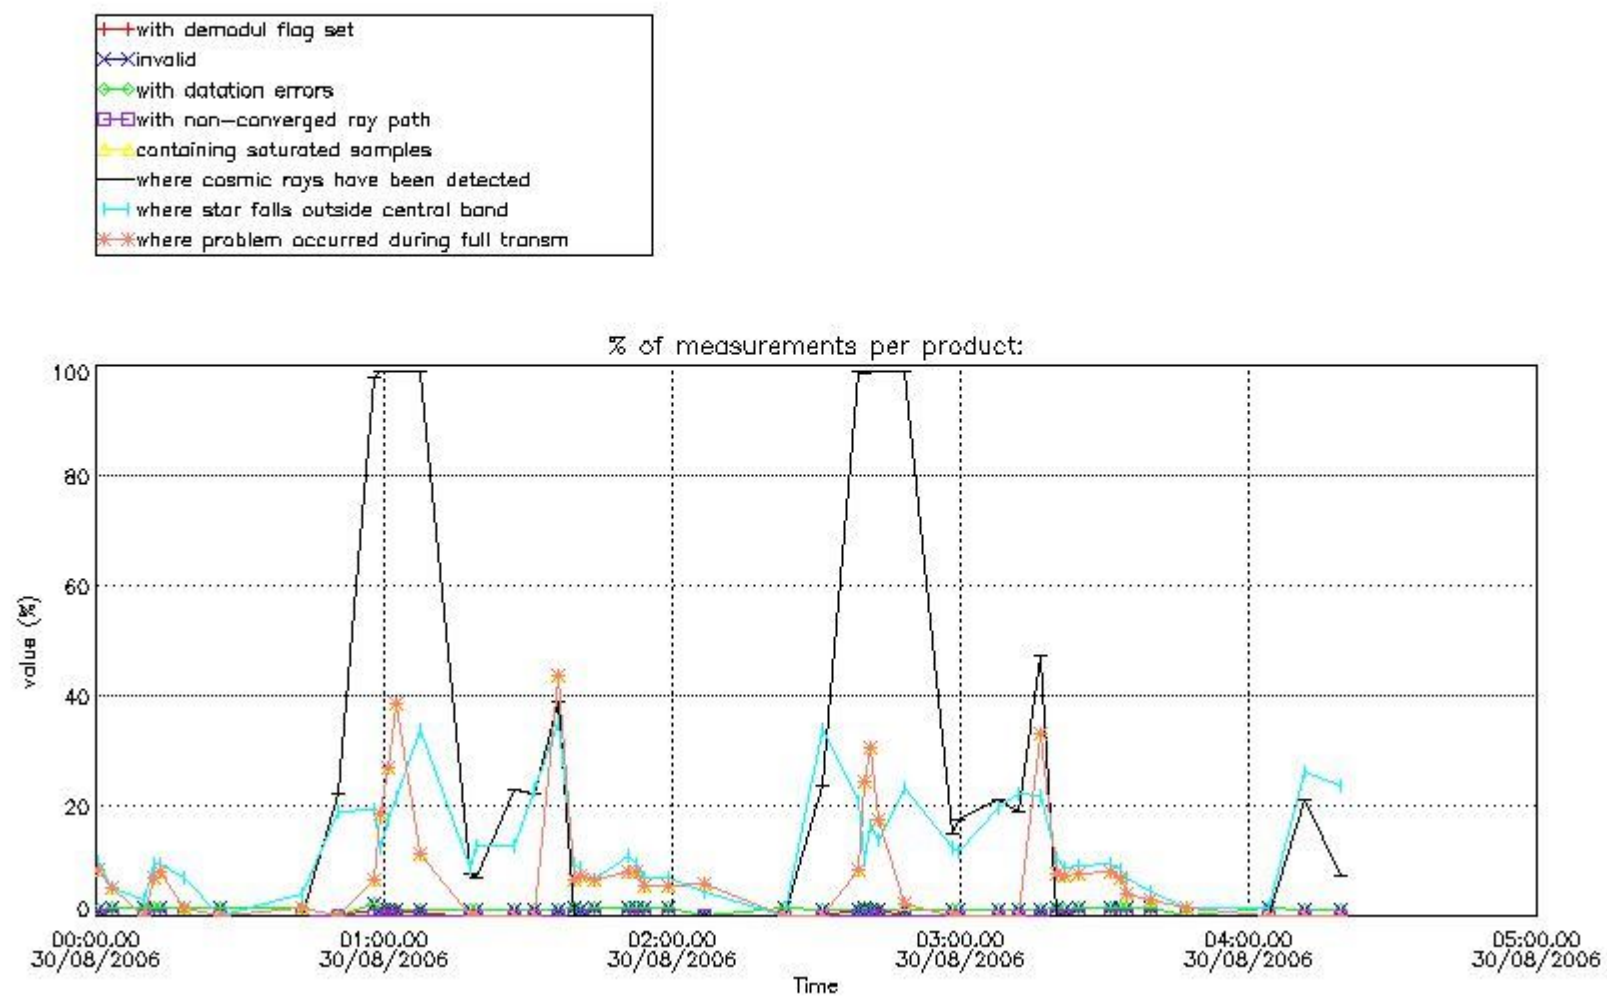

At least one measurement with demodulation flag set:	26.0000 %
Reference spectrum computed from DB:	0.00000 %
Reference spectrum with small number of measurements:	0.00000 %
SATU data not used:	0.00000 %

5.2 Plot quality information per product (time dependant)

5.3 Plot quality information per product (world map)