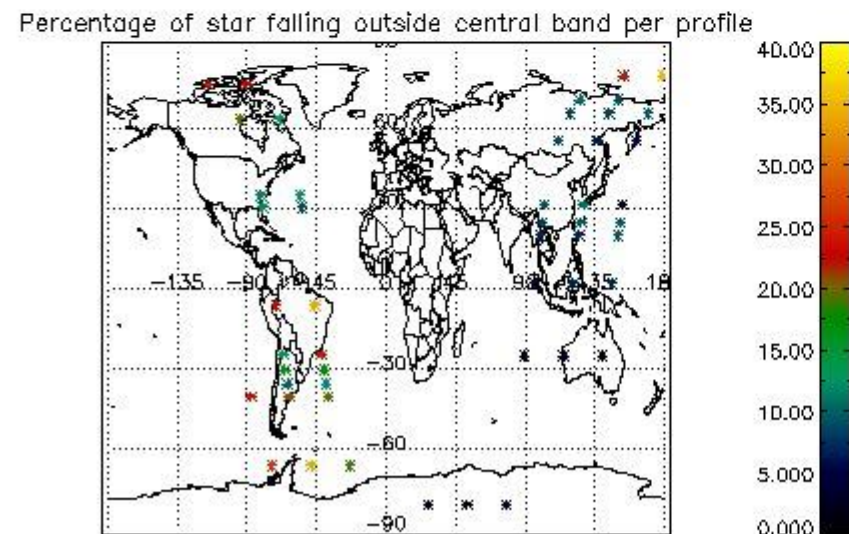

6. Statistics and plot of tangent altitude of the last measurement (DARK & BRIGHT products without errors)

6.1 Statistics on tangent altitude lost:

Statistics	DARK	BRIGHT	TWILIGHT
Mean:	13.806	19.870	8.5825
St. deviation:	4.2495	4.7003	3.7382
Maximum:	19.717	29.035	12.452
Minimum:	4.1915	4.1674	4.9911
Number of data:	15.000	28.000	3.0000

6.2 Plot for DARK limb products