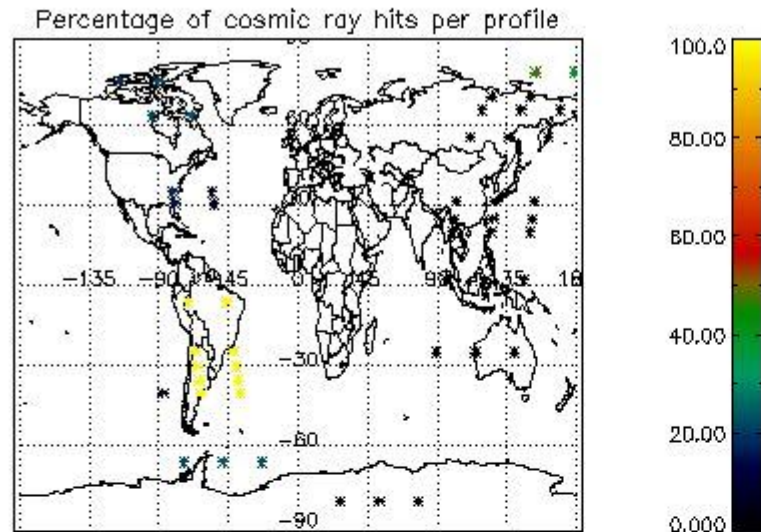

6. Statistics and plot of tangent altitude of the last measurement (DARK & BRIGHT products without errors)

6.1 Statistics on tangent altitude lost:

Statistics	DARK	BRIGHT	TWILIGHT
Mean:	13.806	19.870	8.5825
St. deviation:	4.2495	4.7003	3.7382
Maximum:	19.717	29.035	12.452
Minimum:	4.1915	4.1674	4.9911
Number of data:	15.000	28.000	3.0000

6.2 Plot for DARK limb products