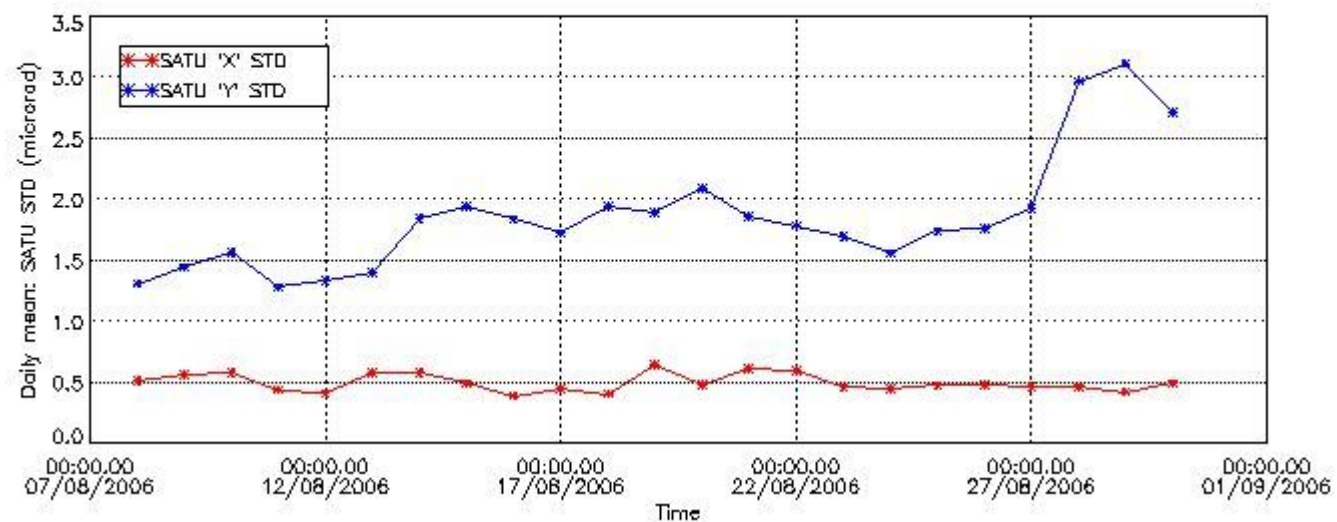

Number of data:	14100.	14100.	23650.	23650.

7.2.2 Trend of daily SATU NEA St. deviation during the last two months (dark limb)

The long term trend of the SATU 'X' and 'Y' standard deviations should be constant during the whole mission.

8. Auxiliary Data Files used for the production reported in section 2.2

The number reported in the third column indicates since which file (see list in section 2.2) the corresponding auxiliary file has been used. The fourth column is the date of those product files.

Type	Auxiliary Filename	Used since product	Used since product date
INST_PHYS_CHARACTERISTICS	GOM_INS_AXNIEC20050627_150713_20030716_120000_20100101_000000	1	30-AUG-2006 00:00:20
CALIBRATION_DATABASE	GOM_CAL_AXVIEC20060825_091604_20060823_000000_20100101_000000	1	30-AUG-2006 00:00:20
LEVEL-1B_PROC_CONFIG	GOM_PR1_AXNIEC20050627_151042_20020301_000000_20100101_000000	1	30-AUG-2006 00:00:20
STAR_CATALOGUE	GOM_CAT_AXVIEC20020121_161009_20020101_000000_20200101_000000	1	30-AUG-2006 00:00:20
STELLAR_SPECTRA_DATABANK	GOM_STS_AXNIEC20040308_103538_20020101_160000_20100101_000000	1	30-AUG-2006 00:00:20
ECMWF_FILE	AUX_ECF_AXNECM20060829_063005_20060829_210000_20060830_090000	1	30-AUG-2006 00:00:20
ECMWF_FILE	AUX_ECA_AXNECM20060830_061014_20060829_210000_20060830_090000	48	30-AUG-2006 04:04:04
OPTIONAL_ECMWF_FILE	MISSING	1	30-AUG-2006 00:00:20
ORBIT_DATA_FILE	DOR_NAV_OPNPDE20060829_213127_000057382050_00415_23515_0450.N1	1	30-AUG-2006 00:00:20
ORBIT_DATA_FILE	DOR_NAV_OPNPDE20060830_005321_000041442050_00417_23517_0452.N1	10	30-AUG-2006 00:57:59
ORBIT_DATA_FILE	DOR_NAV_OPNPDE20060830_020744_000057382050_00418_23518_0453.N1	28	30-AUG-2006 02:23:28
ORBIT_DATA_FILE	DOR_NAV_OPNPDE20060830_034841_000057382050_00419_23519_0454.N1	48	30-AUG-2006 04:04:04