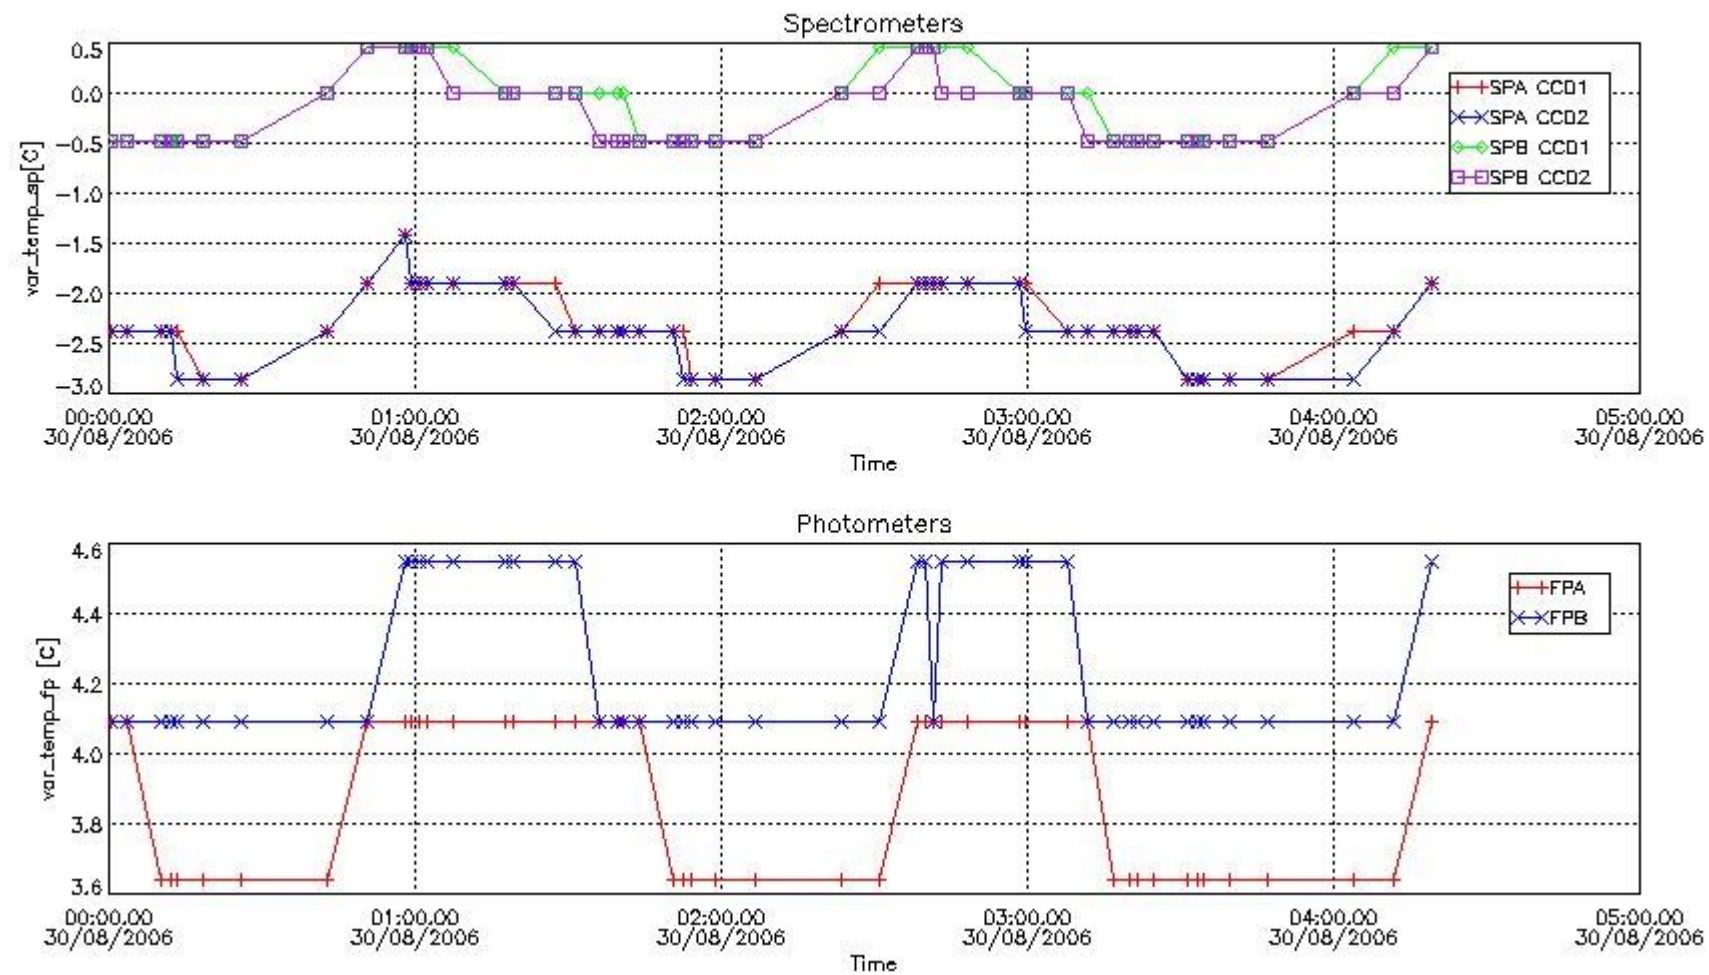

43	GOM_TRA_1PNPDE20060830_033122_000000372050_00419_23519_1124.N1	30-AUG-2006 03:31:22	Bright	37.000	92	53Eps Cyg	2.5000	4500.0	74	23519	No
44	GOM_TRA_1PNPDE20060830_033313_000000372050_00419_23519_1125.N1	30-AUG-2006 03:33:13	Bright	36.500	66	37Gam Cyg	2.2080	5900.0	73	23519	No
45	GOM_TRA_1PNPDE20060830_033433_000000362050_00419_23519_1126.N1	30-AUG-2006 03:34:33	Bright	36.000	19	50Alp Cyg	1.2460	10500.	72	23519	No
46	GOM_TRA_1PNPDE20060830_033934_000000362050_00419_23519_1127.N1	30-AUG-2006 03:39:34	Bright	35.500	89	5Alp Cep	2.4510	8000.0	71	23519	No
47	GOM_TRA_1PNPDE20060830_034711_000000342050_00419_23519_1128.N1	30-AUG-2006 03:47:11	Bright	33.500	49	1Alp UMi	1.9900	6300.0	67	23519	No
48	GOM_TRA_1PNPDE20060830_040404_000000352050_00419_23519_1125.N1	30-AUG-2006 04:04:04	Bright	35.000	24	66Alp Gem	1.5800	10200.	70	23519	No
49	GOM_TRA_1PNPDE20060830_041142_000000482050_00419_23519_1126.N1	30-AUG-2006 04:11:42	Twilight	47.500	8	10Alp CMi	0.40000	6500.0	95	23519	No
50	GOM_TRA_1PNPDE20060830_041912_000000492050_00419_23519_1127.N1	30-AUG-2006 04:19:12	Dark	49.000	1	9Alp CMa	-1.4400	11000.	98	23519	No

3. Plot of GOMOS spectrometers and photometers temperatures from level 1b data

4. Overview of dark signal processing per product

The Dark Charge (DC) is a temperature-dependant signal added to the useful measurements and it is therefore subtracted from them during the processing. There are two phenomena that produce a continuous increase of the DC: the "hot pixels" (a pixel is "hot" when its DC exceeds by a significant amount its value measured on ground at the same temperature) and the "Random Telegraphic Signal" (abrupt change positive or negative of the CCD pixel signal, random in time, affecting only the DC part of the signal and not the photon generated signal).

In this section a list of products that did not use the Dark Sky Area (DSA) observation for the DC computation is given. It is also provided the mean DC plot per product for dark limb products with no error flag set.

4.1 All products used the DSA observation for the DC computation

4.2 Plot of mean dark charges per product: only products in DARK limb conditions without errors are used