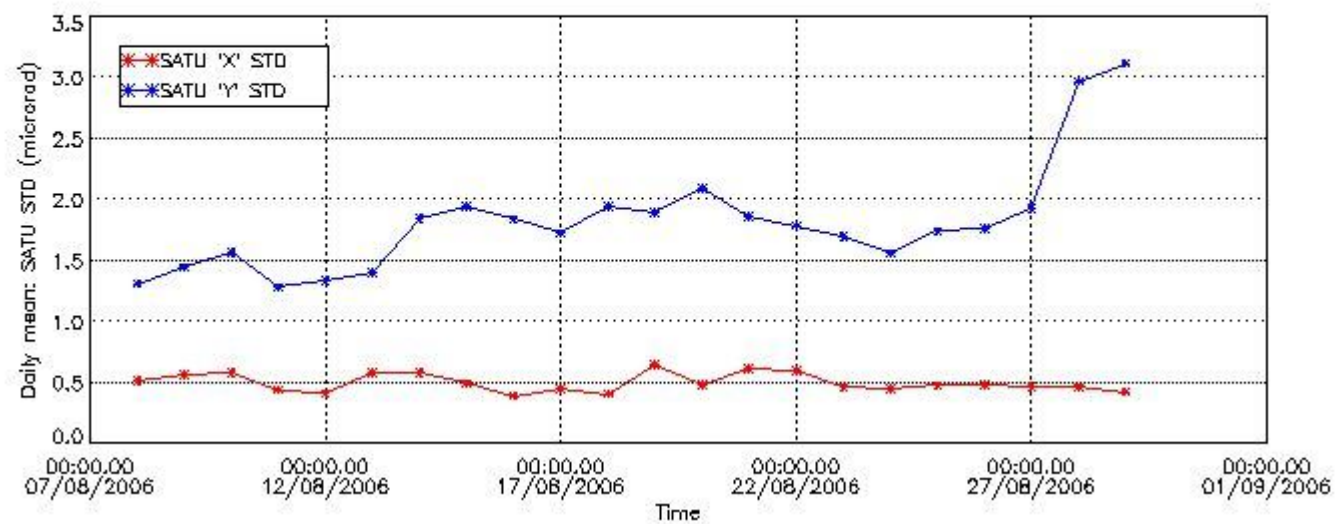

Number of data:	12300.	12300.	24450.	24450.

7.2.2 Trend of daily SATU NEA St. deviation during the last two months (dark limb)

The long term trend of the SATU 'X' and 'Y' standard deviations should be constant during the whole mission.

8. Auxiliary Data Files used for the production reported in section 2.2

The number reported in the third column indicates since which file (see list in section 2.2) the corresponding auxiliary file has been used. The fourth column is the date of those product files.

Type	Auxiliary Filename	Used since product	Used since product date
INST_PHYS_CHARACTERISTICS	GOM_INS_AXNIEC20050627_150713_20030716_120000_20100101_000000	1	29-AUG-2006 00:09:57
CALIBRATION_DATABASE	GOM_CAL_AXVIEC20060825_091604_20060823_000000_20100101_000000	1	29-AUG-2006 00:09:57
LEVEL-1B_PROC_CONFIG	GOM_PR1_AXNIEC20050627_151042_20020301_000000_20100101_000000	1	29-AUG-2006 00:09:57
STAR_CATALOGUE	GOM_CAT_AXVIEC20020121_161009_20020101_000000_20200101_000000	1	29-AUG-2006 00:09:57
STELLAR_SPECTRA_DATABANK	GOM_STS_AXNIEC20040308_103538_20020101_160000_20100101_000000	1	29-AUG-2006 00:09:57
ECMWF_FILE	AUX_ECA_AXNECM20060829_060941_20060828_210000_20060829_090000	1	29-AUG-2006 00:09:57
ECMWF_FILE	AUX_ECF_AXNECM20060828_063335_20060828_210000_20060829_090000	15	29-AUG-2006 01:29:28
OPTIONAL_ECMWF_FILE	MISSING	1	29-AUG-2006 00:09:57
ORBIT_DATA_FILE	DOR_NAV_OPNPDE20060828_234425_000057382050_00402_23502_0445.N1	1	29-AUG-2006 00:09:57
ORBIT_DATA_FILE	DOR_NAV_OPNPDE20060829_012522_000038252050_00403_23503_0446.N1	15	29-AUG-2006 01:29:28
ORBIT_DATA_FILE	DOR_NAV_OPNPDE20060829_023426_000060562050_00404_23504_0447.N1	32	29-AUG-2006 02:55:03