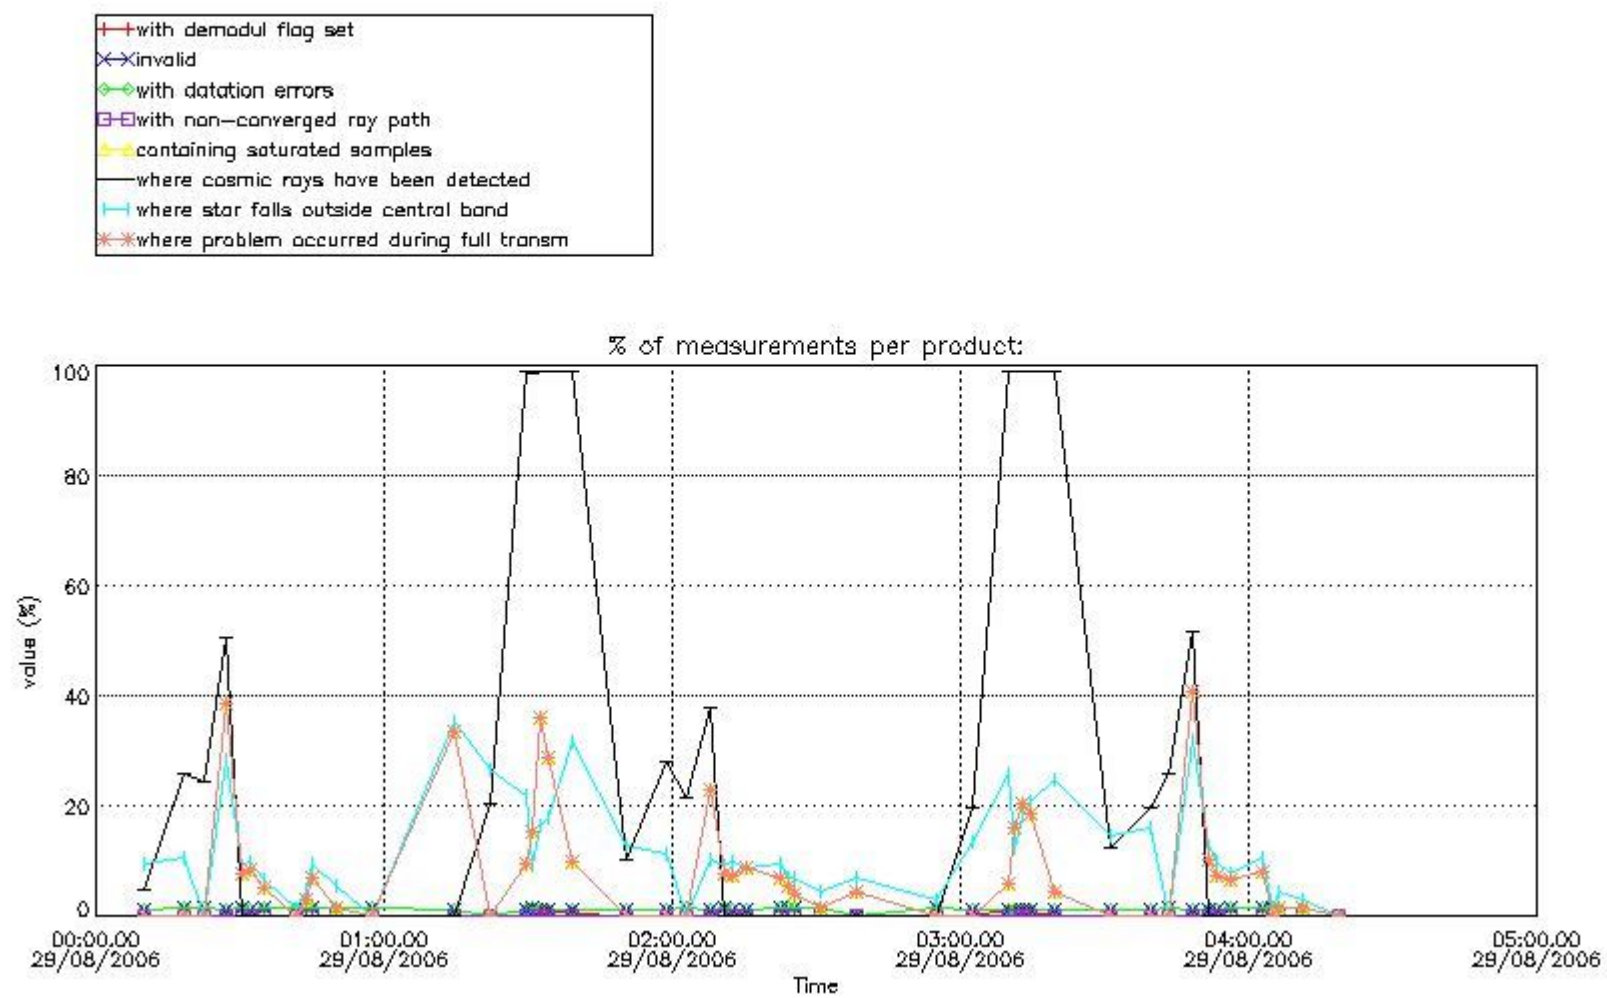

At least one measurement with demodulation flag set:	24.0000 %
Reference spectrum computed from DB:	0.00000 %
Reference spectrum with small number of measurements:	0.00000 %
SATU data not used:	0.00000 %

5.2 Plot quality information per product (time dependant)

5.3 Plot quality information per product (world map)