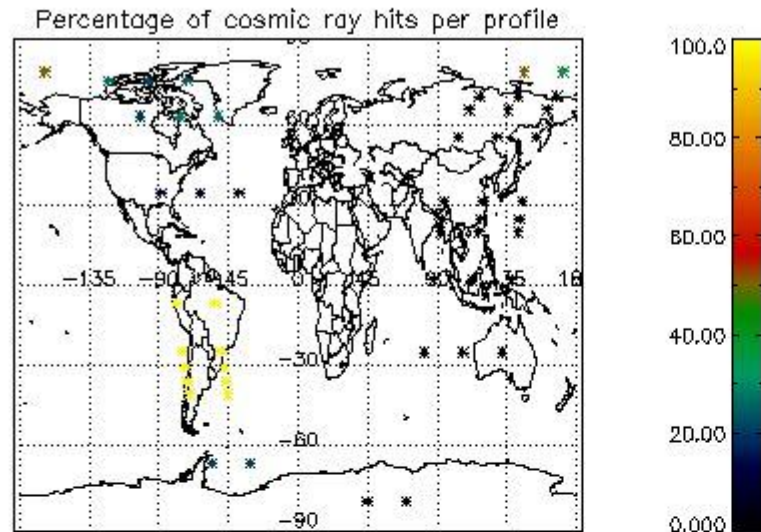

6. Statistics and plot of tangent altitude of the last measurement (DARK & BRIGHT products without errors)

6.1 Statistics on tangent altitude lost:

Statistics	DARK	BRIGHT	TWILIGHT
Mean:	12.983	19.254	11.297
St. deviation:	3.9013	5.5372	4.1739
Maximum:	18.394	28.091	14.248
Minimum:	5.5534	4.1915	8.3456
Number of data:	13.000	29.000	2.0000

6.2 Plot for DARK limb products