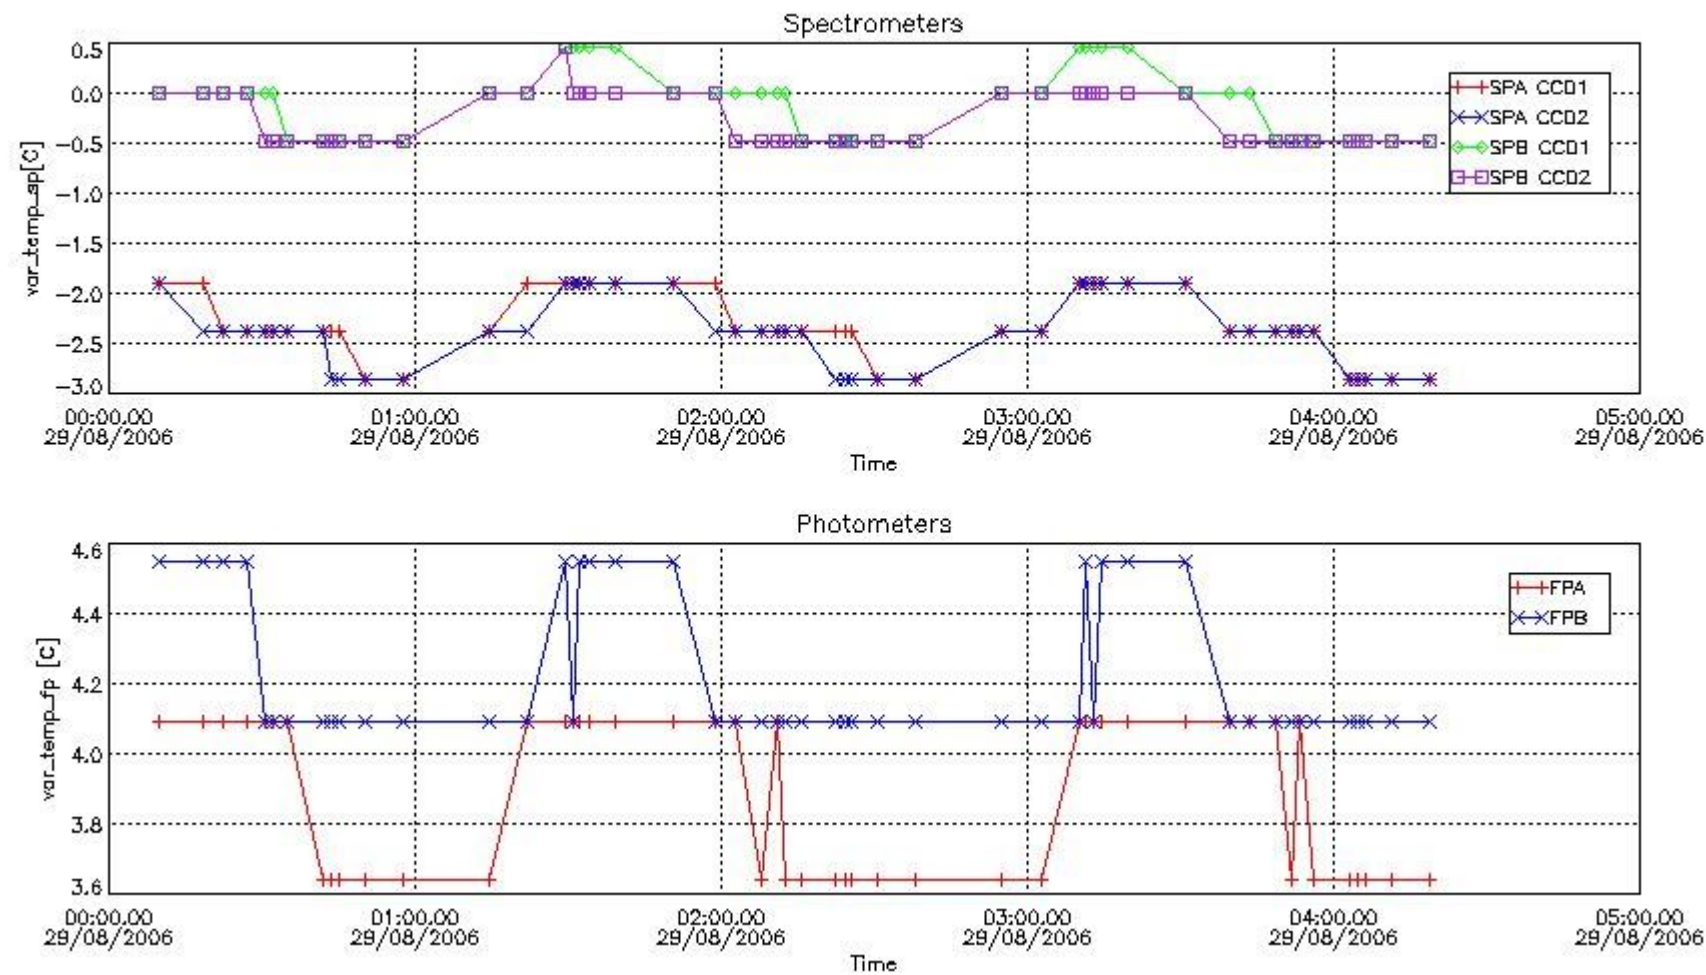

43	GOM_TRA_1PNPDE20060829_035137_000000402050_00405_23505_1114.N1	29-AUG-2006 03:51:37	Bright	39.500	154	22Bet Aqr	2.8990	5700.0	79	23505	No
44	GOM_TRA_1PNPDE20060829_035310_000000412050_00405_23505_1115.N1	29-AUG-2006 03:53:10	Bright	41.000	162	34Alp Aqr	2.9440	5350.0	82	23505	No
45	GOM_TRA_1PNPDE20060829_035611_000000392050_00405_23505_1116.N1	29-AUG-2006 03:56:11	Bright	39.000	61	8Eps Peg	2.1000	3900.0	78	23505	No
46	GOM_TRA_1PNPDE20060829_040259_000000382050_00405_23505_1117.N1	29-AUG-2006 04:02:59	Bright	37.500	92	53Eps Cyg	2.5000	4500.0	75	23505	No
47	GOM_TRA_1PNPDE20060829_040449_000000342050_00405_23505_1118.N1	29-AUG-2006 04:04:49	Bright	34.000	66	37Gam Cyg	2.2080	5900.0	68	23505	No
48	GOM_TRA_1PNPDE20060829_040610_000000352050_00405_23505_1119.N1	29-AUG-2006 04:06:10	Bright	34.500	19	50Alp Cyg	1.2460	10500.	69	23505	No
49	GOM_TRA_1PNPDE20060829_041113_000000352050_00405_23505_1120.N1	29-AUG-2006 04:11:13	Bright	34.500	89	5Alp Cep	2.4510	8000.0	69	23505	No
50	GOM_TRA_1PNPDE20060829_041848_000000332050_00405_23505_1121.N1	29-AUG-2006 04:18:48	Bright	33.000	49	1Alp UMi	1.9900	6300.0	66	23505	No

3. Plot of GOMOS spectrometers and photometers temperatures from level 1b data

4. Overview of dark signal processing per product

The Dark Charge (DC) is a temperature-dependant signal added to the useful measurements and it is therefore subtracted from them during the processing. There are two phenomena that produce a continuous increase of the DC: the "hot pixels" (a pixel is "hot" when its DC exceeds by a significant amount its value measured on ground at the same temperature) and the "Random Telegraphic Signal" (abrupt change positive or negative of the CCD pixel signal, random in time, affecting only the DC part of the signal and not the photon generated signal).

In this section a list of products that did not use the Dark Sky Area (DSA) observation for the DC computation is given. It is also provided the mean DC plot per product for dark limb products with no error flag set.

4.1 All products used the DSA observation for the DC computation

4.2 Plot of mean dark charges per product: only products in DARK limb conditions without errors are used