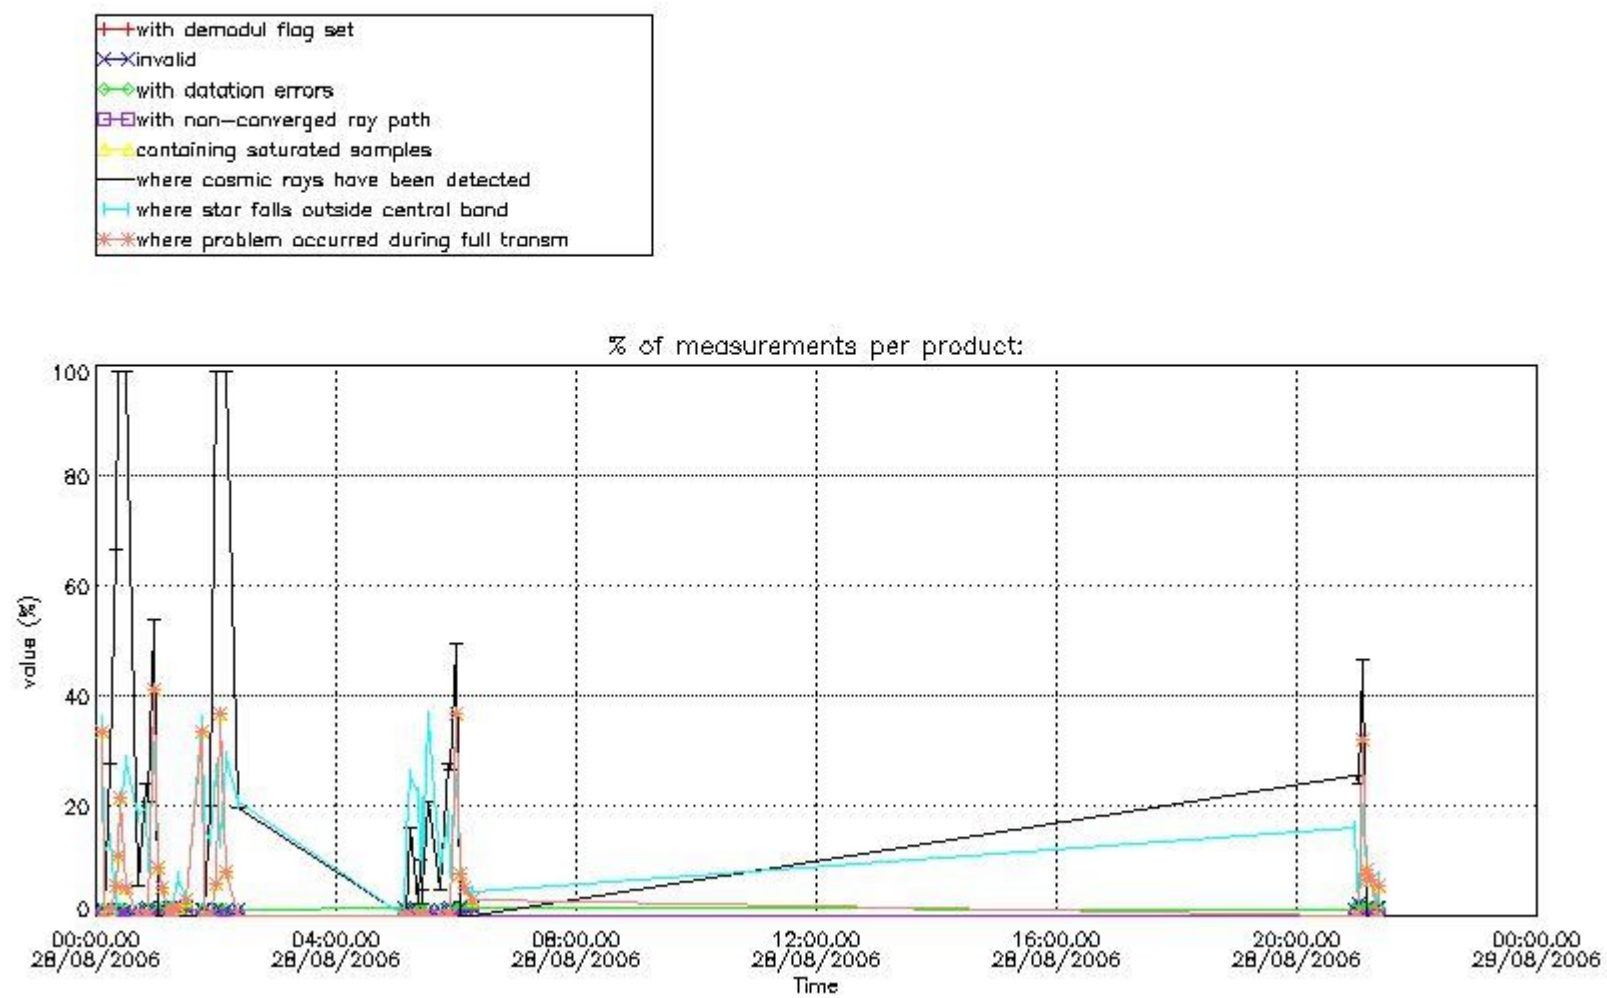

at measurement level and information extracted from the Quality Summary dataset. Only products without errors (error flag in the MPH set to "0") are used.

5.1 Percentage of products during reporting period with:

At least one measurement with demodulation flag set:	18.7500 %
Reference spectrum computed from DB:	0.00000 %
Reference spectrum with small number of measurements:	0.00000 %
SATU data not used:	0.00000 %

5.2 Plot quality information per product (time dependant)

5.3 Plot quality information per product (world map)