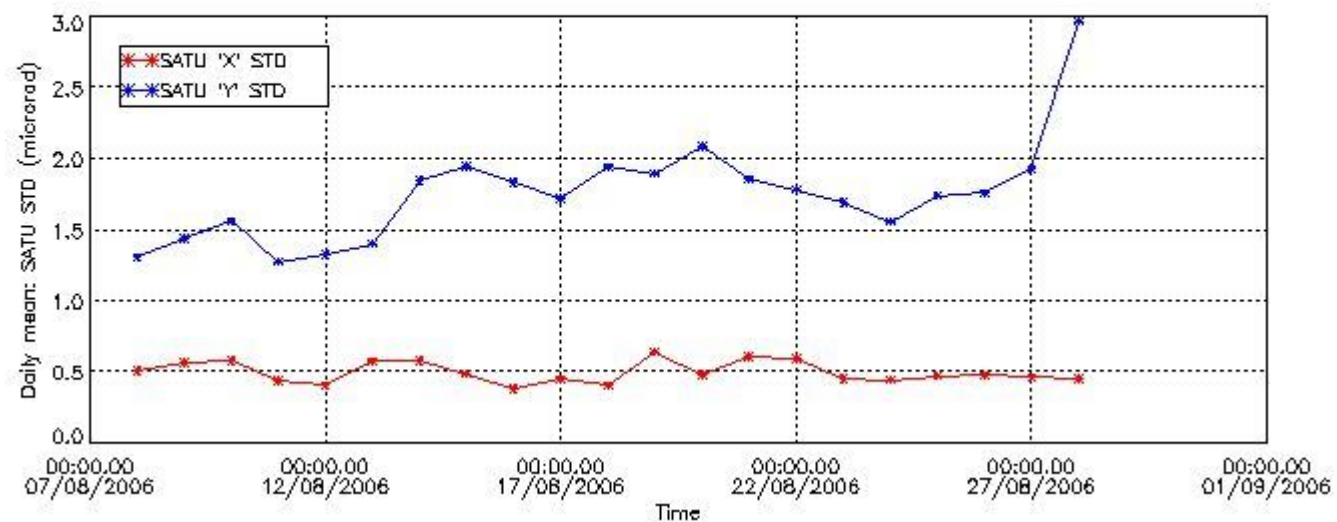

Number of data:	14200.	14200.	20750.	20750.

7.2.2 Trend of daily SATU NEA St. deviation during the last two months (dark limb)

The long term trend of the SATU 'X' and 'Y' standard deviations should be constant during the whole mission.

8. Auxiliary Data Files used for the production reported in section 2.2

The number reported in the third column indicates since which file (see list in section 2.2) the corresponding auxiliary file has been used. The fourth column is the date of those product files.

Type	Auxiliary Filename	Used since product	Used since product date
INST_PHYS_CHARACTERISTICS	GOM_INS_AXNIEC20050627_150713_20030716_120000_20100101_000000	1	28-AUG-2006 00:05:26
CALIBRATION_DATABASE	GOM_CAL_AXVIEC20060825_091604_20060823_000000_20100101_000000	1	28-AUG-2006 00:05:26
LEVEL-1B_PROC_CONFIG	GOM_PR1_AXNIEC20050627_151042_20020301_000000_20100101_000000	1	28-AUG-2006 00:05:26
STAR_CATALOGUE	GOM_CAT_AXVIEC20020121_161009_20020101_000000_20200101_000000	1	28-AUG-2006 00:05:26
STELLAR_SPECTRA_DATABANK	GOM_STS_AXNIEC20040308_103538_20020101_160000_20100101_000000	1	28-AUG-2006 00:05:26
ECMWF_FILE	AUX_ECF_AXNECM20060827_103633_20060827_210000_20060828_090000	1	28-AUG-2006 00:05:26
ECMWF_FILE	AUX_ECA_AXNECM20060828_061342_20060827_210000_20060828_090000	22	28-AUG-2006 02:00:58
ECMWF_FILE	AUX_ECF_AXNECM20060828_062409_20060828_150000_20060829_030000	41	28-AUG-2006 20:57:01
OPTIONAL_ECMWF_FILE	MISSING	1	28-AUG-2006 00:05:26
ORBIT_DATA_FILE	DOR_NAV_OPNPDE20060827_223529_000057382050_00387_23487_0438.N1	1	28-AUG-2006 00:05:26
ORBIT_DATA_FILE	DOR_NAV_OPNPDE20060828_001626_000054192050_00388_23488_0439.N1	5	28-AUG-2006 00:21:45
ORBIT_DATA_FILE	DOR_NAV_OPNPDE20060828_015204_000044632050_00389_23489_0440.N1	22	28-AUG-2006 02:00:58
ORBIT_DATA_FILE	DOR_NAV_OPNPDE20060828_045243_000057382050_00391_23491_0442.N1	26	28-AUG-2006 05:07:15
ORBIT_DATA_FILE	DOR_NAV_OPNPDE20060828_204905_000041442050_00401_23501_0443.N1	41	28-AUG-2006 20:57:01