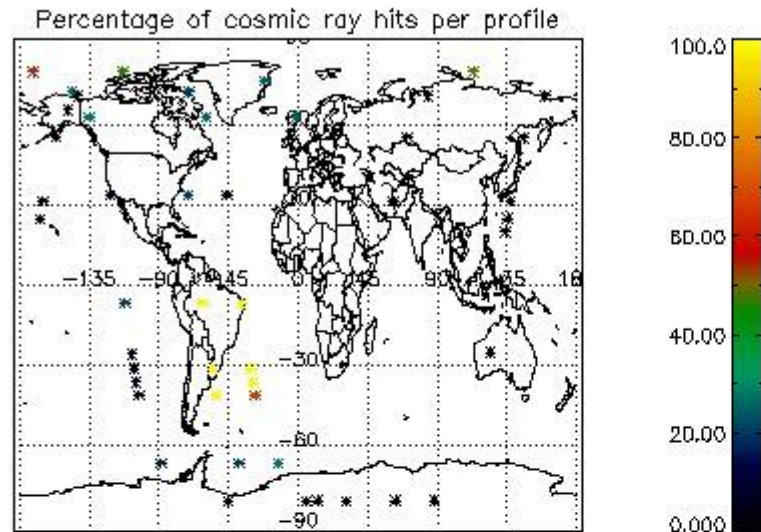

6. Statistics and plot of tangent altitude of the last measurement (DARK & BRIGHT products without errors)

6.1 Statistics on tangent altitude lost:

Statistics	DARK	BRIGHT	TWILIGHT
Mean:	12.925	17.803	12.452
St. deviation:	5.2327	6.5814	3.5565
Maximum:	23.656	26.460	14.537
Minimum:	3.6762	3.9185	8.3460
Number of data:	15.000	24.000	3.0000

6.2 Plot for DARK limb products