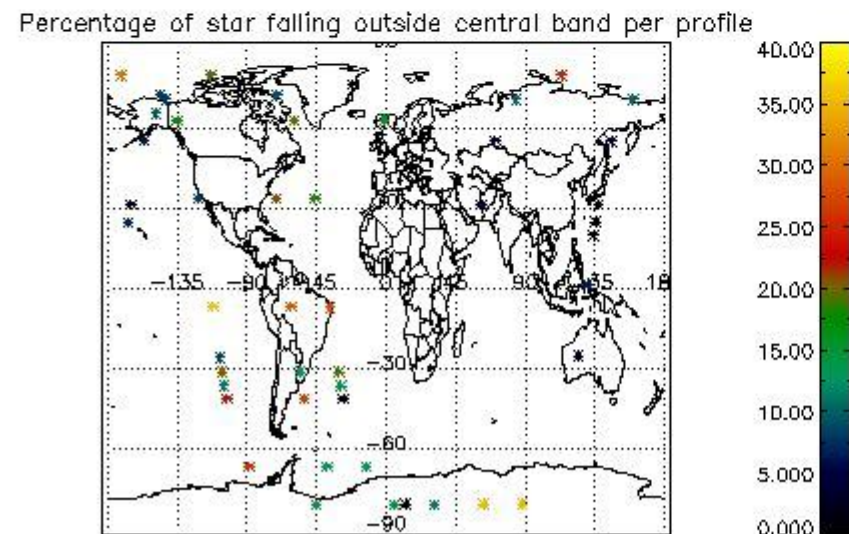

6. Statistics and plot of tangent altitude of the last measurement (DARK & BRIGHT products without errors)

6.1 Statistics on tangent altitude lost:

Statistics	DARK	BRIGHT	TWILIGHT
Mean:	12.925	17.803	12.452
St. deviation:	5.2327	6.5814	3.5565
Maximum:	23.656	26.460	14.537
Minimum:	3.6762	3.9185	8.3460
Number of data:	15.000	24.000	3.0000

6.2 Plot for DARK limb products