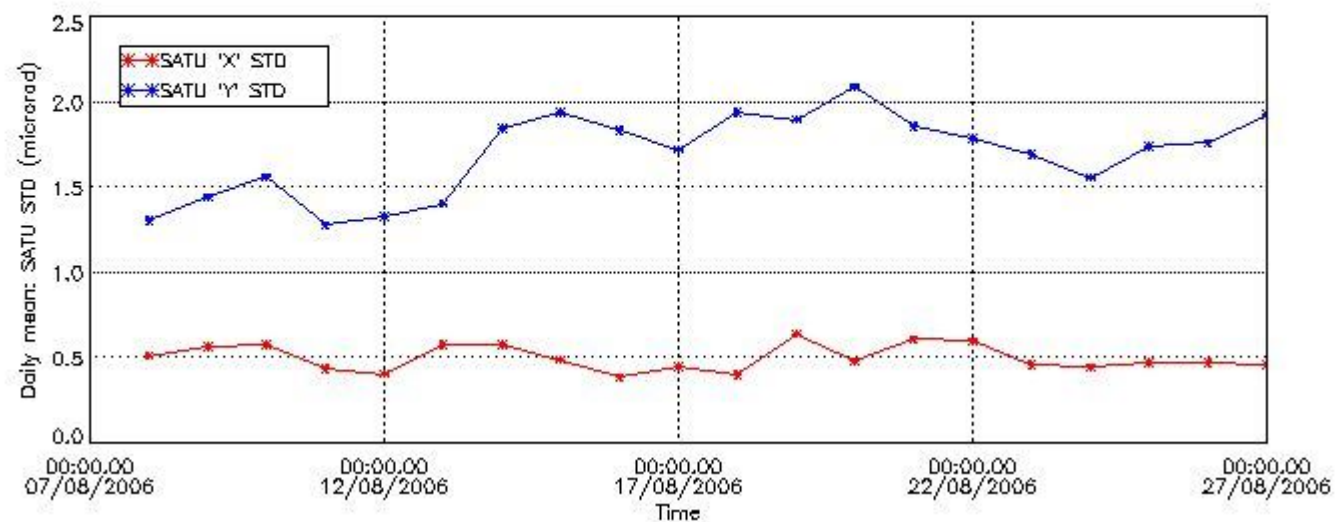

Number of data:	12750.	12750.	19750.	19750.

7.2.2 Trend of daily SATU NEA St. deviation during the last two months (dark limb)

The long term trend of the SATU 'X' and 'Y' standard deviations should be constant during the whole mission.

8. Auxiliary Data Files used for the production reported in section 2.2

The number reported in the third column indicates since which file (see list in section 2.2) the corresponding auxiliary file has been used. The fourth column is the date of those product files.