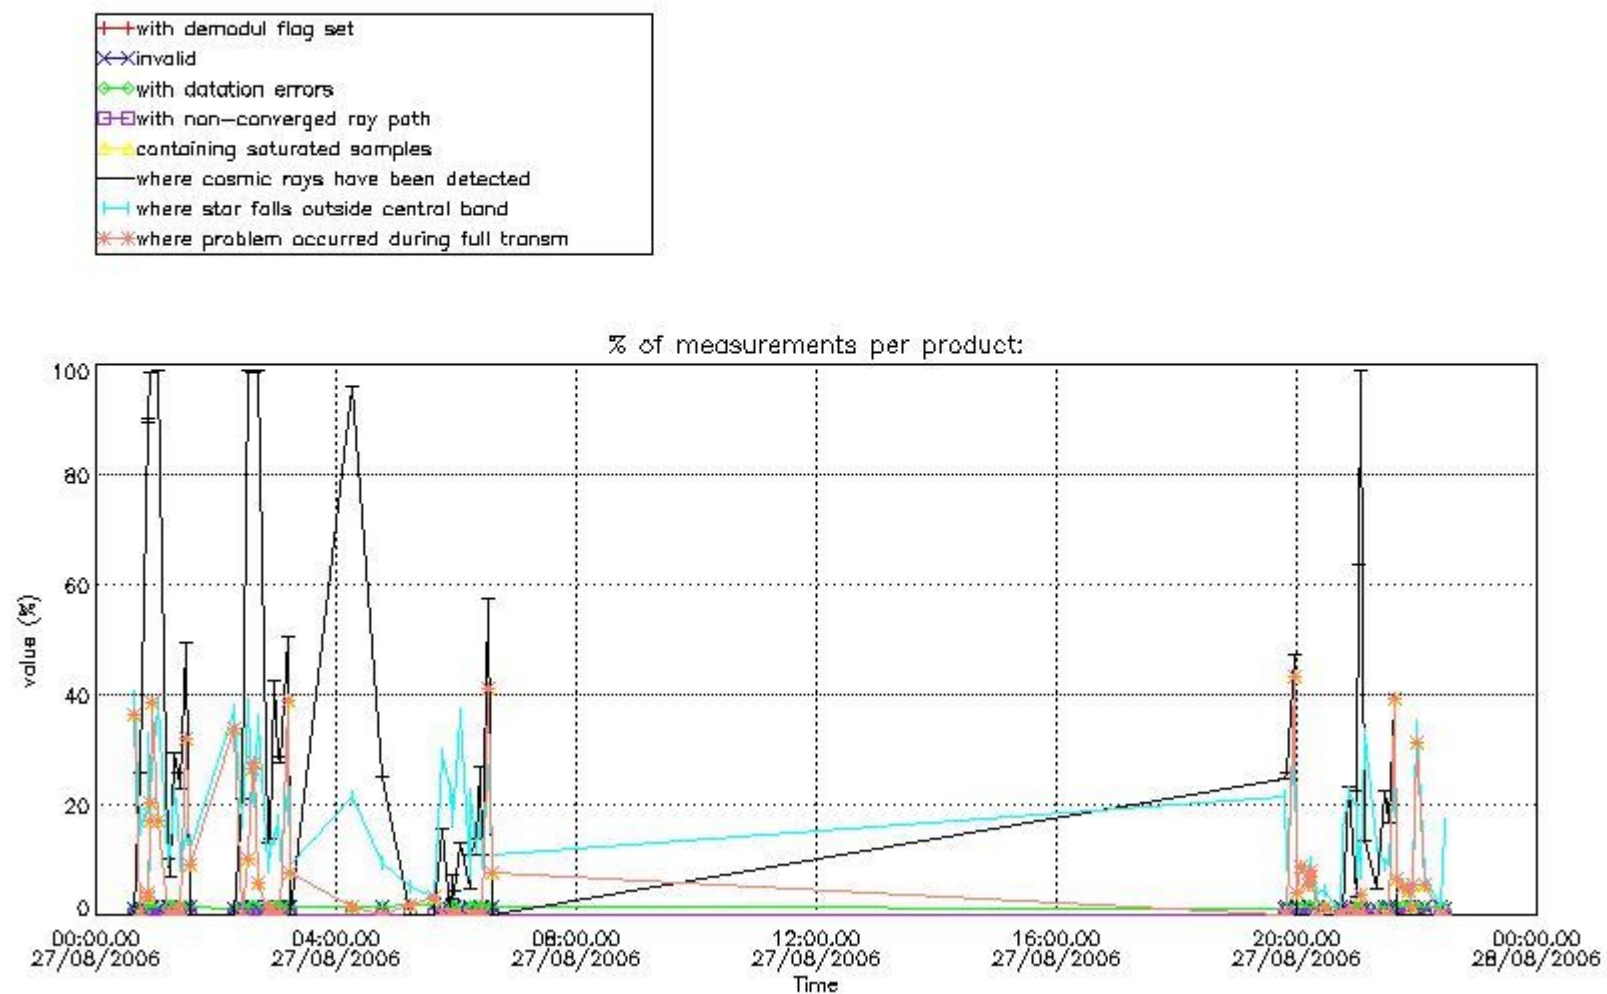

5.1 Percentage of products during reporting period with:

At least one measurement with demodulation flag set:	26.3158 %
Reference spectrum computed from DB:	0.00000 %
Reference spectrum with small number of measurements:	0.00000 %
SATU data not used:	0.00000 %

5.2 Plot quality information per product (time dependant)

5.3 Plot quality information per product (world map)