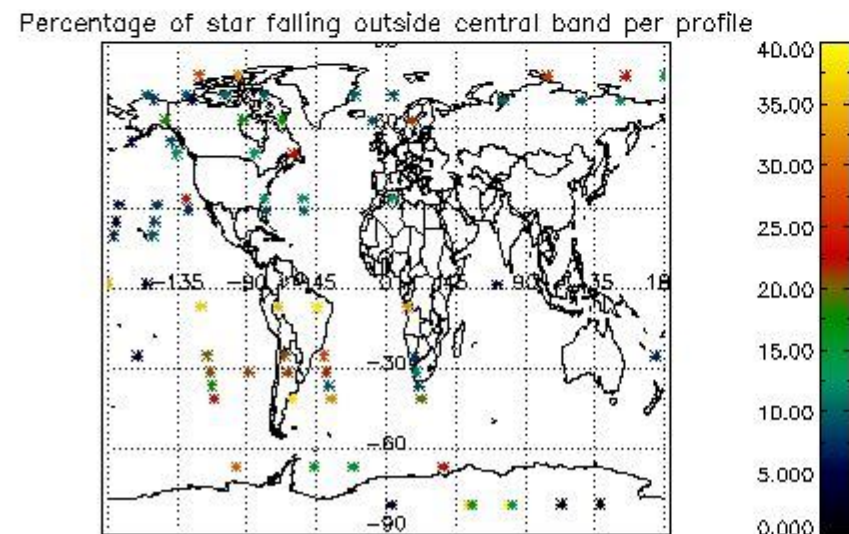

6. Statistics and plot of tangent altitude of the last measurement (DARK & BRIGHT products without errors)

6.1 Statistics on tangent altitude lost:

Statistics	DARK	BRIGHT	TWILIGHT
Mean:	13.065	16.777	11.933
St. deviation:	5.2549	6.2634	2.5469
Maximum:	20.869	24.923	14.075
Minimum:	3.6626	3.8636	8.4444
Number of data:	28.000	30.000	4.0000

6.2 Plot for DARK limb products