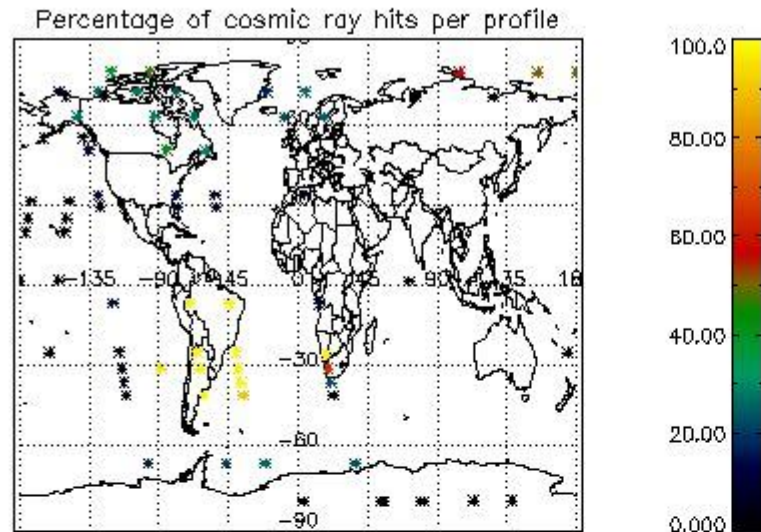

6. Statistics and plot of tangent altitude of the last measurement (DARK & BRIGHT products without errors)

6.1 Statistics on tangent altitude lost:

Statistics	DARK	BRIGHT	TWILIGHT
Mean:	13.065	16.777	11.933
St. deviation:	5.2549	6.2634	2.5469
Maximum:	20.869	24.923	14.075
Minimum:	3.6626	3.8636	8.4444
Number of data:	28.000	30.000	4.0000

6.2 Plot for DARK limb products