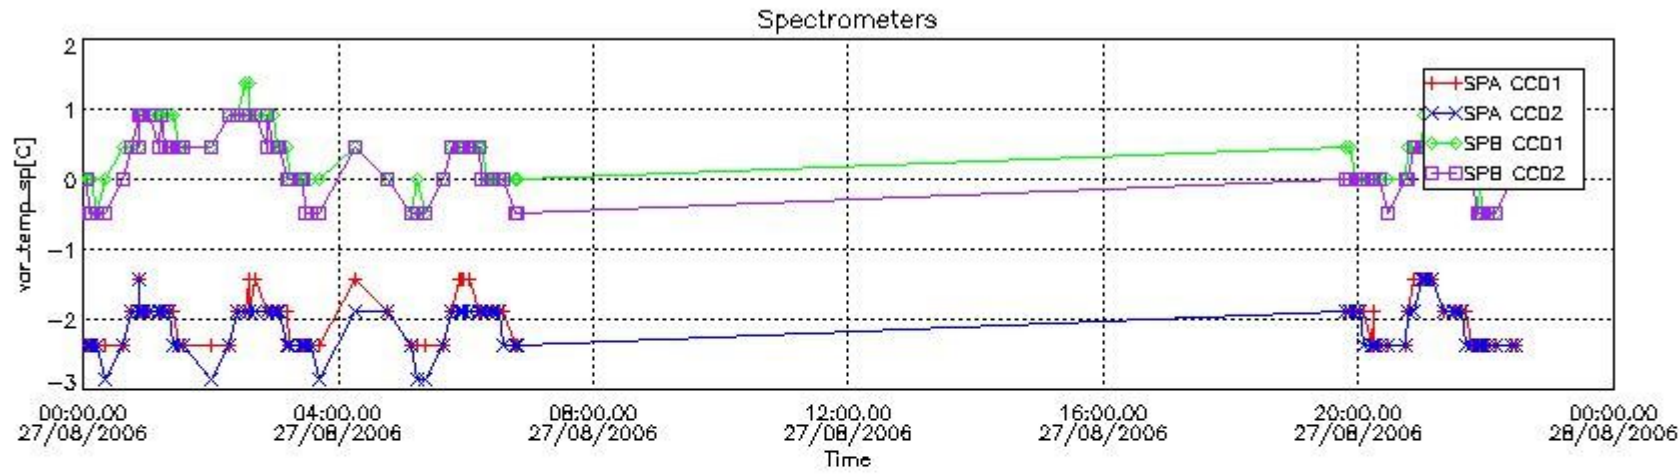

4. Overview of dark signal processing per product

The Dark Charge (DC) is a temperature-dependant signal added to the useful measurements and it is therefore subtracted from them during the processing. There are two phenomena that produce a continuous increase of the DC: the "hot pixels" (a pixel is "hot" when its DC exceeds by a significant amount its value measured on ground at the same temperature) and the "Random Telegraphic Signal" (abrupt change positive or negative of the CCD pixel signal, random in time, affecting only the DC part of the signal and not the photon generated signal).

In this section a list of products that did not use the Dark Sky Area (DSA) observation for the DC computation is given. It is also provided the mean DC plot per product for dark limb products with no error flag set.

4.1 These products did not use the DSA observation for DC computation:

Product name	DC information
GOM_TRA_1PNPDE20060827_020057_000000282050_00375_23475_1096.N1	DC map used
GOM_TRA_1PNPDE20060827_194759_000000452050_00386_23486_1086.N1	DC map used
GOM_TRA_1PNPDE20060827_195050_000000392050_00386_23486_1087.N1	DC map used
GOM_TRA_1PNPDE20060827_195702_000000532050_00386_23486_1088.N1	DC map used
GOM_TRA_1PNPDE20060827_200013_000000382050_00386_23486_1089.N1	DC map used
GOM_TRA_1PNPDE20060827_200451_000000402050_00386_23486_1090.N1	DC map used
GOM_TRA_1PNPDE20060827_201137_000000372050_00386_23486_1091.N1	DC map used
GOM_TRA_1PNPDE20060827_201325_000000372050_00386_23486_1092.N1	DC map used
GOM_TRA_1PNPDE20060827_201448_000000372050_00386_23486_1093.N1	DC map used
GOM_TRA_1PNPDE20060827_201954_000000362050_00386_23486_1094.N1	DC map used
GOM_TRA_1PNPDE20060827_202726_000000362050_00386_23486_1095.N1	DC map used
GOM_TRA_1PNPDE20060827_204414_000000352050_00386_23486_1096.N1	DC map used
GOM_TRA_1PNPDE20060827_204648_000000462050_00386_23486_1097.N1	DC map used
GOM_TRA_1PNPDE20060827_205148_000000432050_00386_23486_1098.N1	DC map used