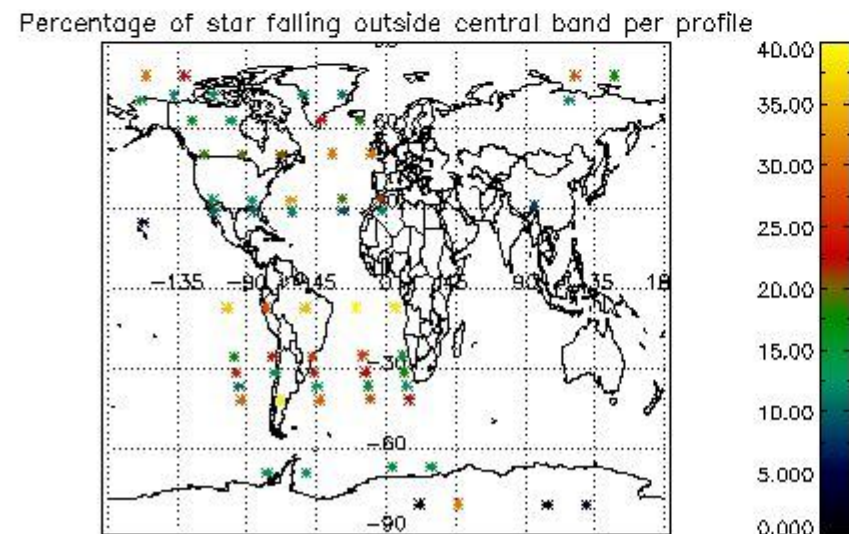

6. Statistics and plot of tangent altitude of the last measurement (DARK & BRIGHT products without errors)

6.1 Statistics on tangent altitude lost:

Statistics	DARK	BRIGHT	TWILIGHT
Mean:	12.738	16.949	15.526
St. deviation:	5.0555	6.2160	0.42196
Maximum:	21.131	25.870	15.921
Minimum:	3.4745	8.0414	14.928
Number of data:	34.000	12.000	4.0000

6.2 Plot for DARK limb products