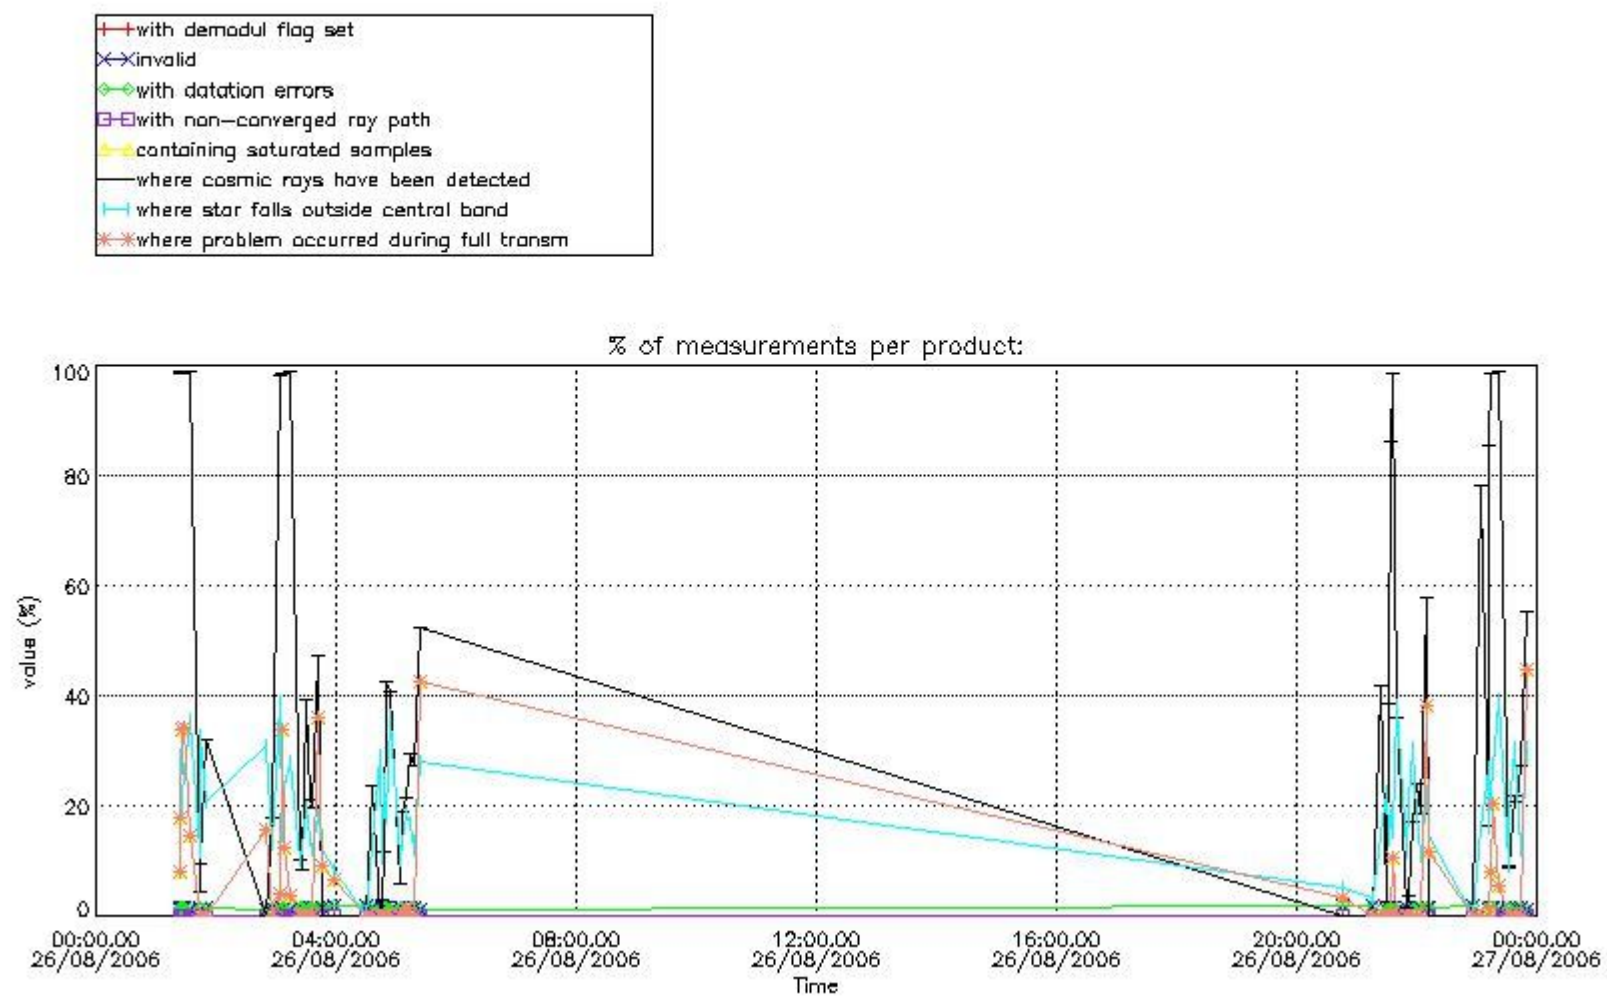

At least one measurement with demodulation flag set:	31.7460 %
Reference spectrum computed from DB:	0.00000 %
Reference spectrum with small number of measurements:	0.00000 %
SATU data not used:	0.00000 %

5.2 Plot quality information per product (time dependant)

5.3 Plot quality information per product (world map)