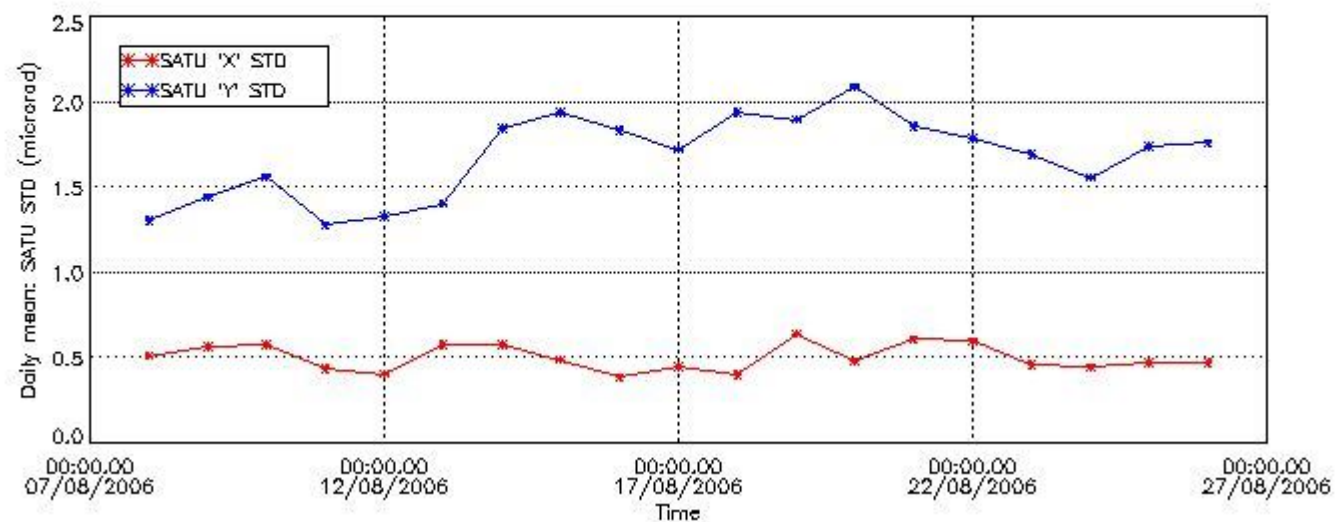

Number of data:	11100.	11100.	3150.0	3150.0

7.2.2 Trend of daily SATU NEA St. deviation during the last two months (dark limb)

The long term trend of the SATU 'X' and 'Y' standard deviations should be constant during the whole mission.

8. Auxiliary Data Files used for the production reported in section 2.2

The number reported in the third column indicates since which file (see list in section 2.2) the corresponding auxiliary file has been used. The fourth column is the date of those product files.

Type	Auxiliary Filename	Used since product	Used since product date
INST_PHYS_CHARACTERISTICS	GOM_INS_AXNIEC20050627_150713_20030716_120000_20100101_000000	1	26-AUG-2006 01:23:28
CALIBRATION_DATABASE	GOM_CAL_AXVIEC20060825_091604_20060823_000000_20100101_000000	1	26-AUG-2006 01:23:28
LEVEL-1B_PROC_CONFIG	GOM_PR1_AXNIEC20050627_151042_20020301_000000_20100101_000000	1	26-AUG-2006 01:23:28
STAR_CATALOGUE	GOM_CAT_AXVIEC20020121_161009_20020101_000000_20200101_000000	1	26-AUG-2006 01:23:28
STELLAR_SPECTRA_DATABANK	GOM_STS_AXNIEC20040308_103538_20020101_160000_20100101_000000	1	26-AUG-2006 01:23:28
ECMWF_FILE	AUX_ECA_AXNECM20060826_061333_20060825_210000_20060826_090000	1	26-AUG-2006 01:23:28
ECMWF_FILE	AUX_ECA_AXNECM20060826_180331_20060826_030000_20060826_150000	24	26-AUG-2006 04:29:54
ECMWF_FILE	AUX_ECF_AXNECM20060826_062401_20060826_150000_20060827_030000	43	26-AUG-2006 20:45:07
ECMWF_FILE	AUX_ECA_AXNECM20060827_102405_20060826_210000_20060827_090000	49	26-AUG-2006 21:30:45
ECMWF_FILE	AUX_ECF_AXNECM20060826_062419_20060826_210000_20060827_090000	68	26-AUG-2006 23:11:21
OPTIONAL_ECMWF_FILE	MISSING	1	26-AUG-2006 01:23:28
ORBIT_DATA_FILE	AUX_FPO_AXVPDS20060825_235311_20060825_185249_20060904_201901	1	26-AUG-2006 01:23:28
ORBIT_DATA_FILE	DOR_NAV_OPNPDE20060826_022932_000057382050_00361_23461_0427.N1	9	26-AUG-2006 02:49:18
ORBIT_DATA_FILE	DOR_NAV_OPNPDE20060826_041029_000057382050_00362_23462_0428.N1	24	26-AUG-2006 04:29:54
ORBIT_DATA_FILE	DOR_NAV_OPNPDE20060826_201210_000041442050_00372_23472_0429.N1	43	26-AUG-2006 20:45:07
ORBIT_DATA_FILE	DOR_NAV_OPNPDE20060826_212633_000057382050_00372_23472_0430.N1	49	26-AUG-2006 21:30:45