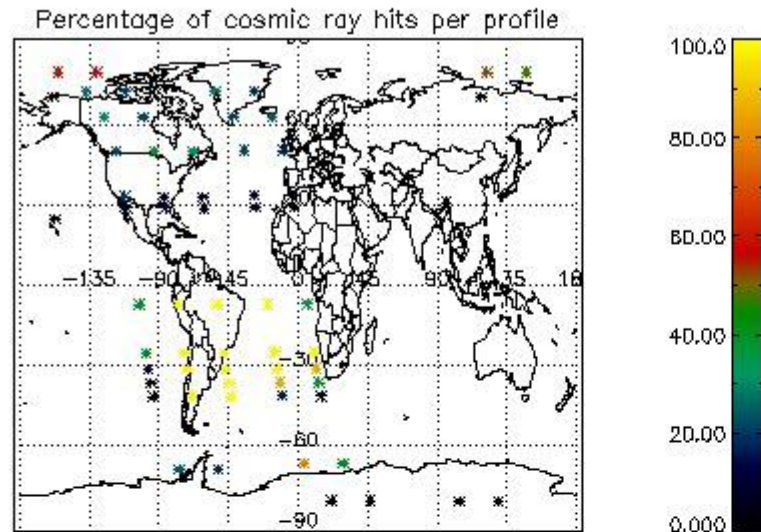

6. Statistics and plot of tangent altitude of the last measurement (DARK & BRIGHT products without errors)

6.1 Statistics on tangent altitude lost:

Statistics	DARK	BRIGHT	TWILIGHT
Mean:	12.738	16.949	15.526
St. deviation:	5.0555	6.2160	0.42196
Maximum:	21.131	25.870	15.921
Minimum:	3.4745	8.0414	14.928
Number of data:	34.000	12.000	4.0000

6.2 Plot for DARK limb products